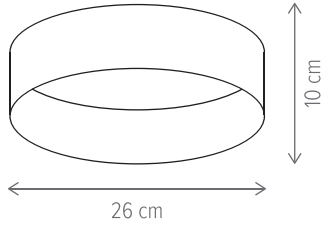

Rhombus SP3

Global PL1