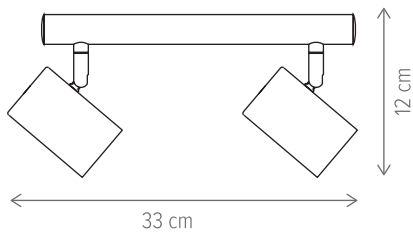

SKULL

SKULL SP1

KL111119

Dimensiuni/Dimensions: H120 × L13 × W13 cm
Culoare/Color: negru, maro/black, brown
Material/Material: metal, lemn/metal, wood
Bec recomandat/
Recommended light bulb: 1×E27 max. 15W LED
Bec inclus/Included light bulb: nu/no