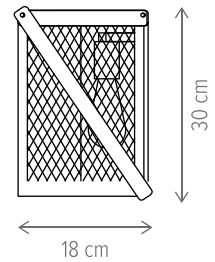

Lazarus AP1