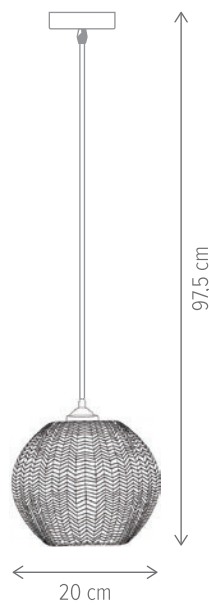

Pot SP1

Azurro SP1