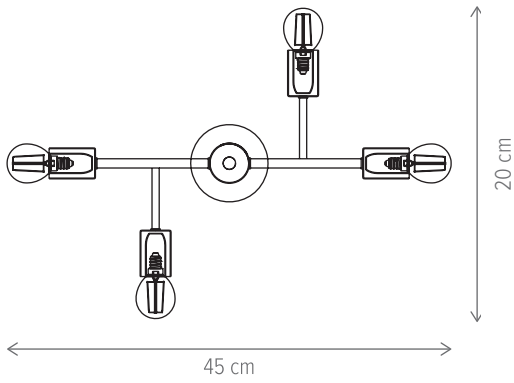

Aglet PL6

Aglet PL4