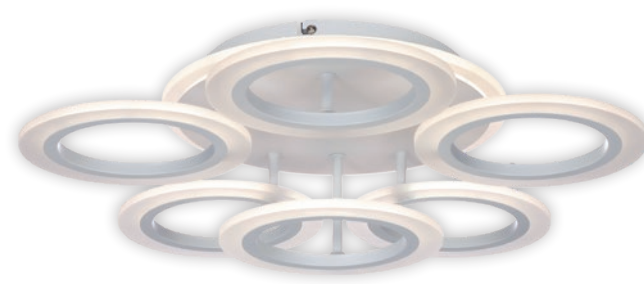

OPTIMUS PL6

KL151064

Dimensiuni/Dimensions:	H15 × L55 × W55 cm
Culoare/Color:	alb/white
Material/Material:	metal, acril, PC/metal, acrylic, PC
Putere/Power:	73W
Clasă energetică/Energy class:	F
Dimabil/Dimmable:	da/yes
Telecomandă/Remote control:	inclusă/included