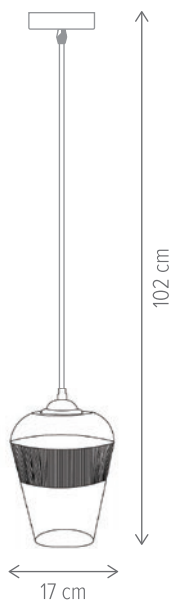

Coralit SP1