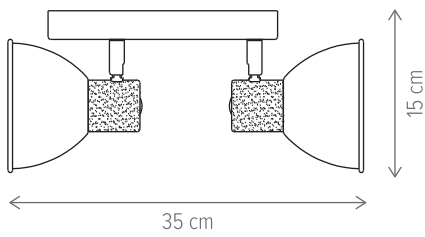

Krater AP2

Fresh PL3

Krater PL3

SIMPLY

SIMPLY AP1

KL161011

Dimensiuni/Dimensions: H11 × L9 × W8 cm
Culoare/Color: negru, terazzo/black, terazzo
Material/Material: metal, ciment/metal, concrete
Bec recomandat/
Recommended light bulb: 1×E27 max. 15W LED
Bec inclus/Included light bulb: nu/no