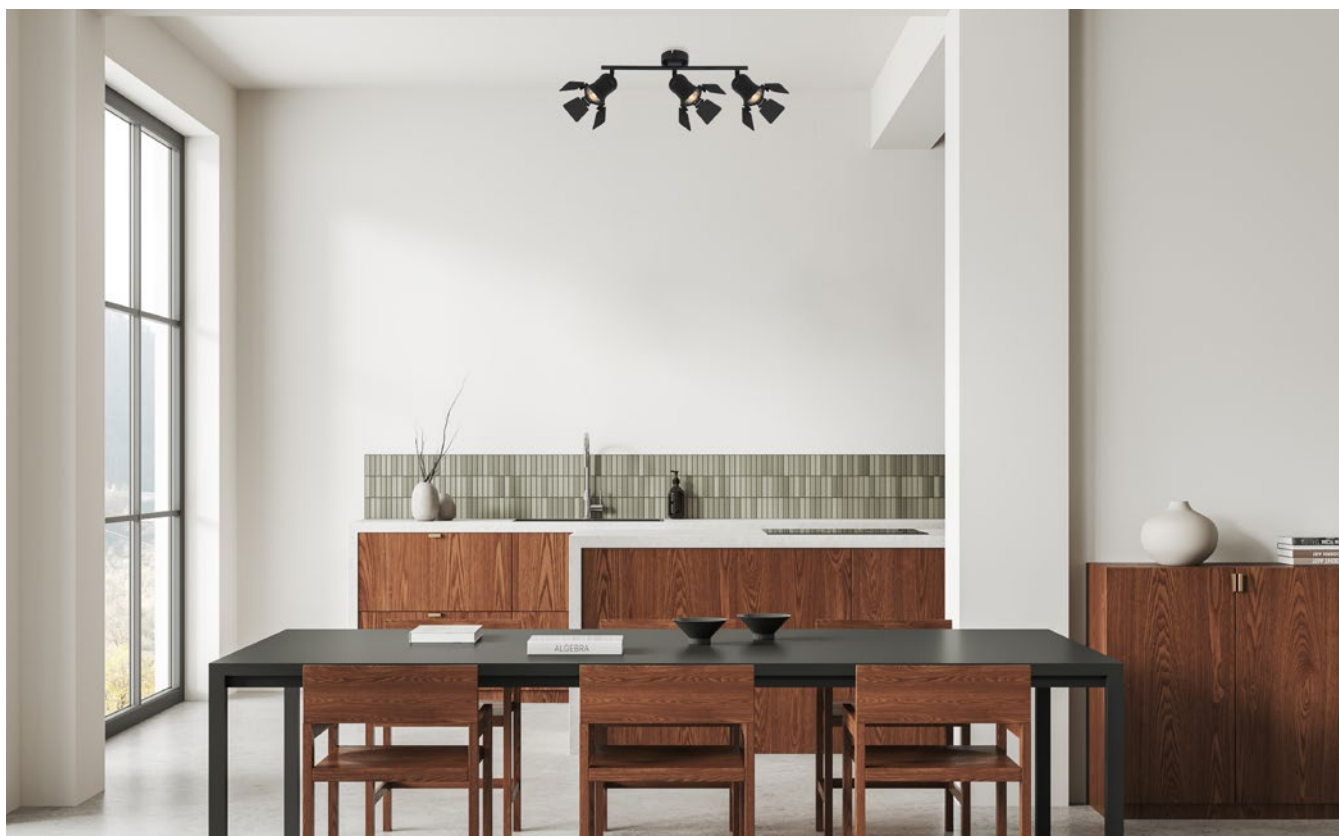

Skull AP2

Skull AP1

Skull PL4

Skull SP1

HOOK AP1

KL161018

Dimensiuni/Dimensions: H20,5 × L11 × W8 cm
 Culoare/Color: negru/black
 Material/Material: metal/metal
 Bec recomandat/
 Recommended light bulb: 1×GU10 max. 8W LED
 Bec inclus/Included light bulb: nu/no