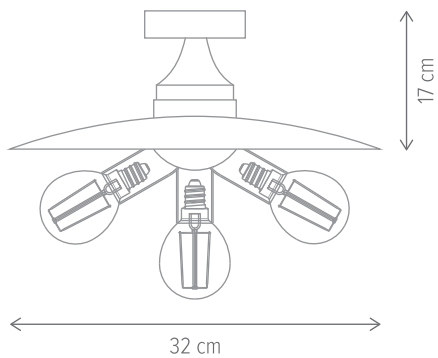

Tripper PL3