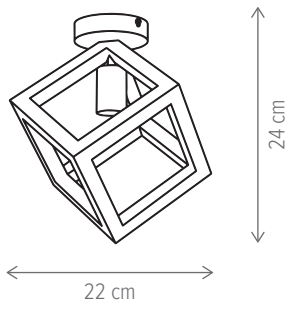

Rhombus PL1