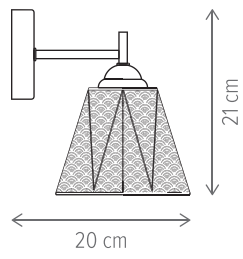

Hexa SP1

Hexa AP1

Hexa PL1

JUST SP1

KL111058

Dimensiuni/Dimensions: H120 × Ø26 cm
Culoare/Color: negru/black
Material/Material: metal/metal
Bec recomandat/
Recommended light bulb: 1×E27 max. 15W LED
Bec inclus/Included light bulb: nu/no