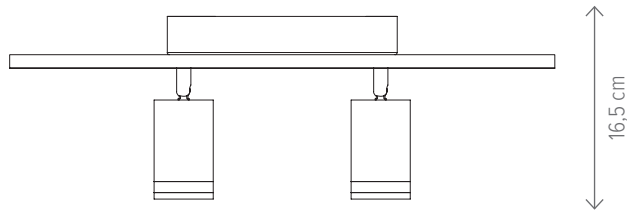

49,8 cm

LEYLA AP2