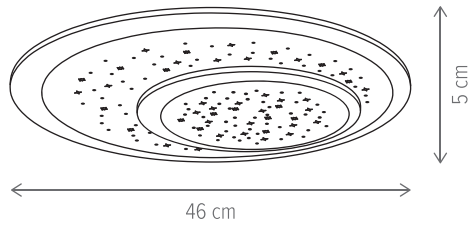

Perfect 30W
Excellent 30W

Occhio 47W