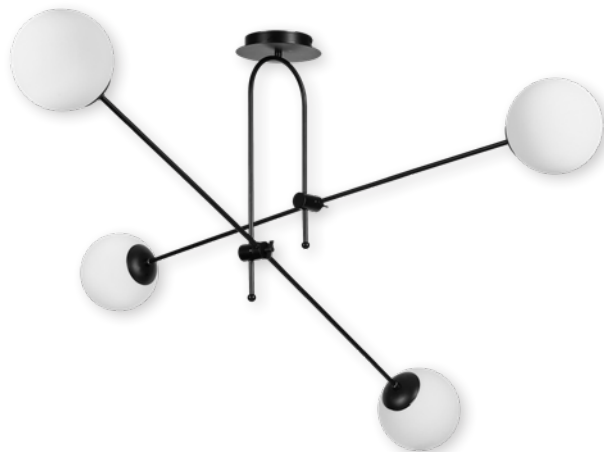

■ NURAY SP4 B

KL114007

Dimensiuni/Dimensions: H56 × L130 × W130 cm
Culoare/Color: negru/black
Material/Material: metal, sticlă/metal, glass
Bec recomandat/
Recommended light bulb: 4×E27 max. 15W LED
Bec inclus/Included light bulb: nu/no