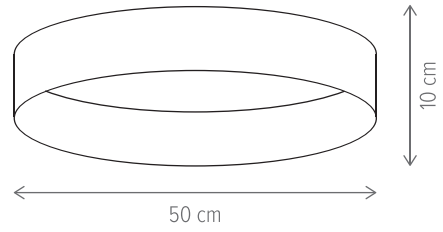

Rhombus R SP3

Global PL3