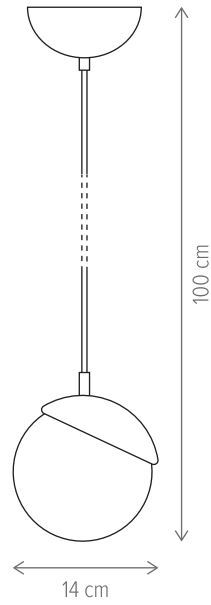

Globe 5

Globe SP1