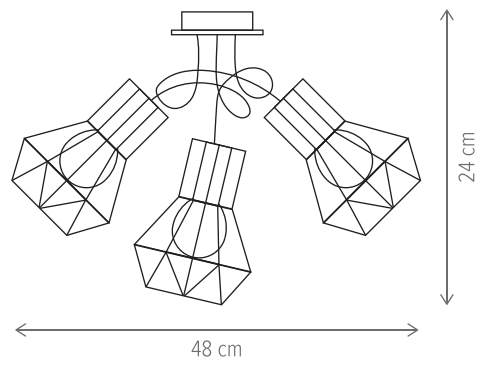

Hard 3

Skull PL3