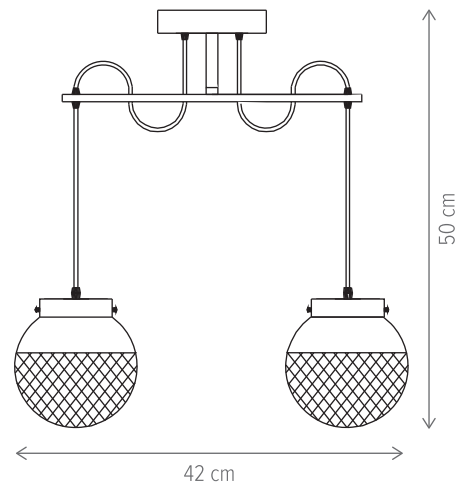

**Balance SP2
Sway SP2**