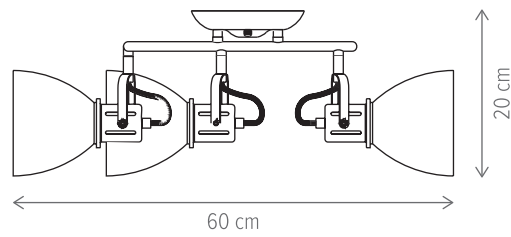

Krater AP2

Fresh PL3

Krater PL3

SIMPLY

SIMPLY AP1

KL161011

Dimensiuni/Dimensions: H11 × L9 × W8 cm
Culoare/Color: negru, terazzo/black, terazzo
Material/Material: metal, ciment/metal, concrete
Bec recomandat/
Recommended light bulb: 1×E27 max. 15W LED
Bec inclus/Included light bulb: nu/no