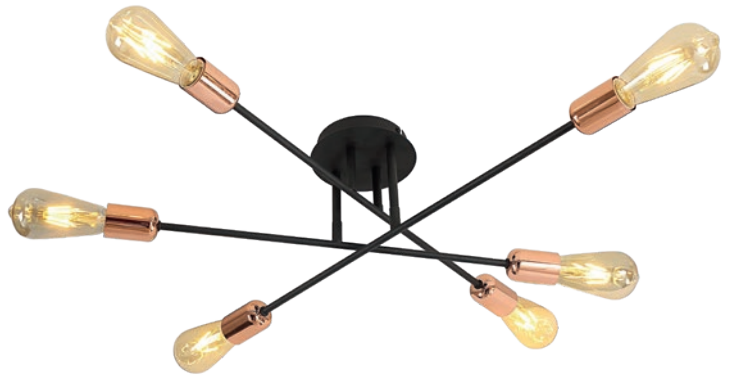

STRAIGHT

STRAIGHT PL6

KL100008

Dimensiuni/Dimensions: H23 × Ø60 cm
Culoare/Color: negru, cupru/black, copper
Material/Material: metal/metal
Bec recomandat/
Recommended light bulb: 6×E27 max. 15W LED
Bec inclus/Included light bulb: nu/no