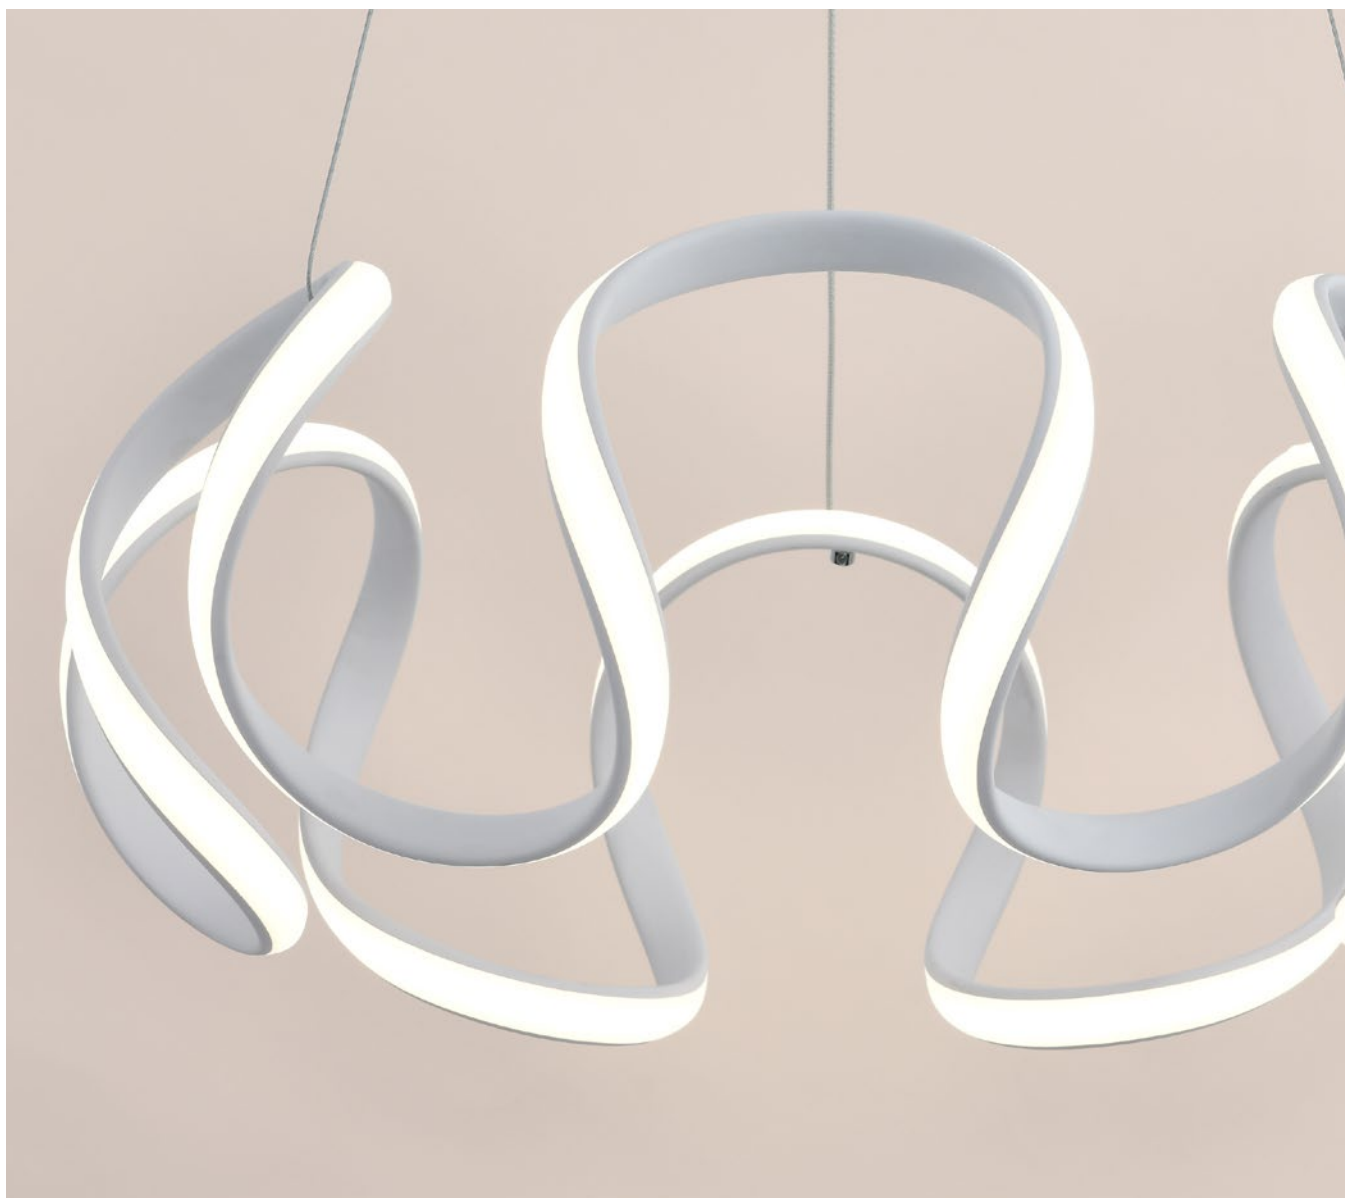

WINDING

WINDING SP1

KL142048

Dimensiuni/Dimensions:	H120 × Ø52 cm
Culoare/Color:	alb/white
Material/Material:	aluminIU, silicon, metal/aluminium, silicone, metal
Putere/Power:	60W
Clasă energetică/Energy class:	G
Dimabil/Dimmable:	da/yes
Telecomandă/Remote control:	inclusă/included