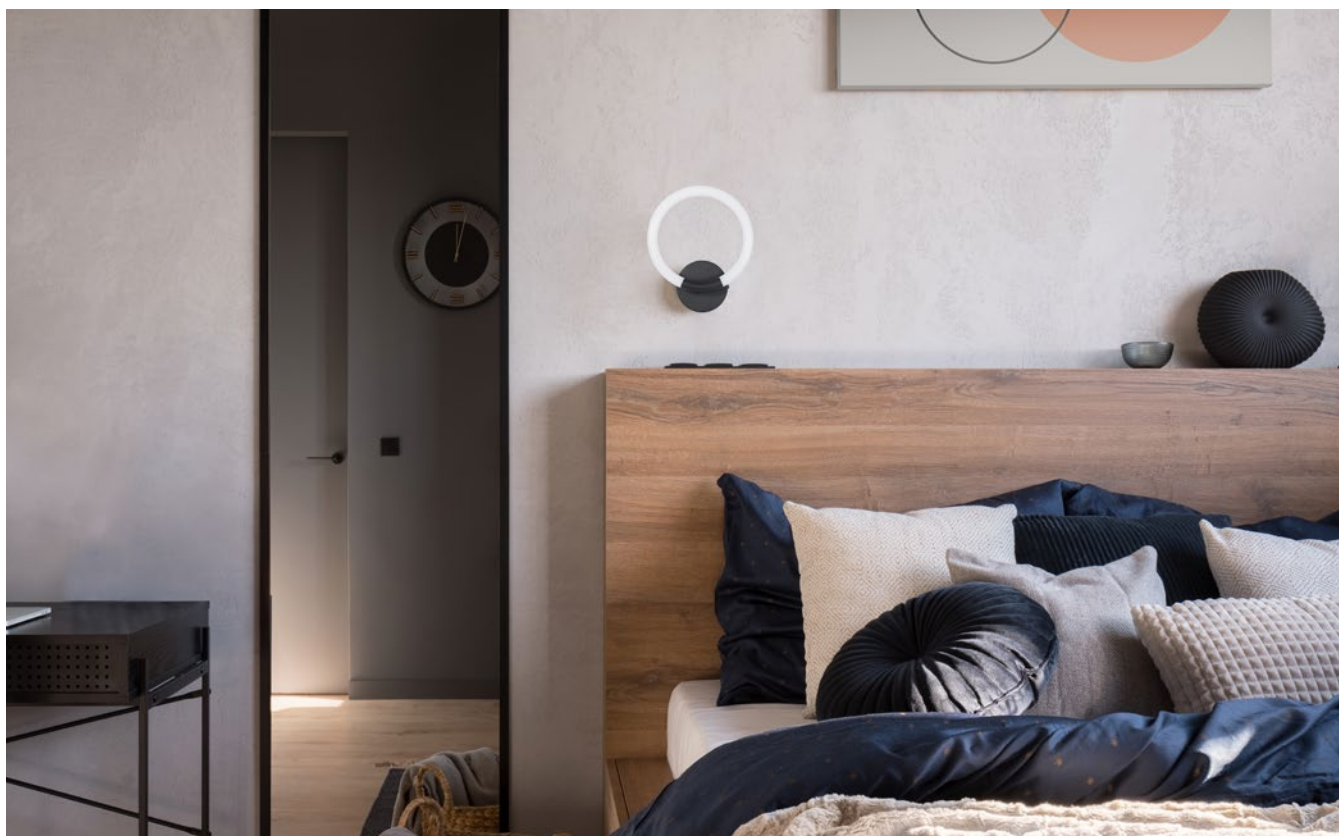

FIORA AP1

KL141020

Dimensiuni/Dimensions:	H23,5 × L20 × W7 cm
Culoare/Color:	negru/black
Material/Material:	metal, acril/metal, acrylic
Putere/Power:	4,5W/9W/4,5W
Clasă energetică/Energy class:	D
Dimabil/Dimmable:	da/yes
Telecomandă/Remote control:	inclusă/included