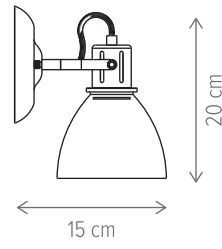

Intim PL3

Krater AP1