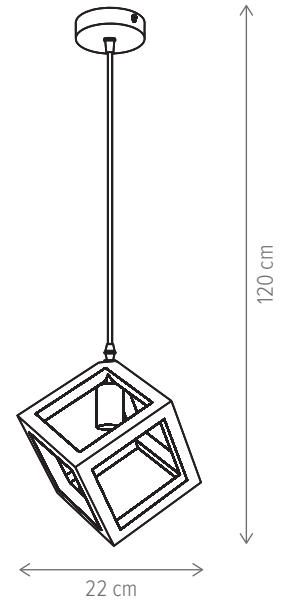

Rhombus SP1