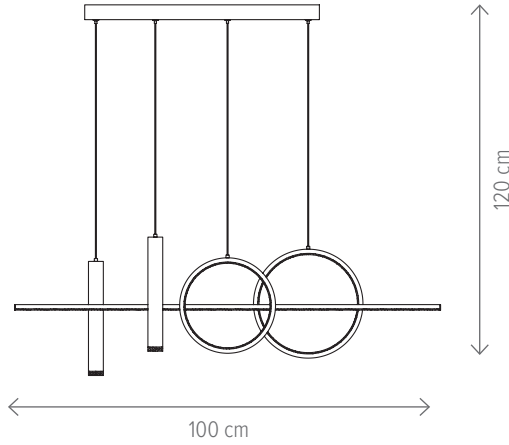

THEIA SP1/SP1 L

ALTHEIA SP4