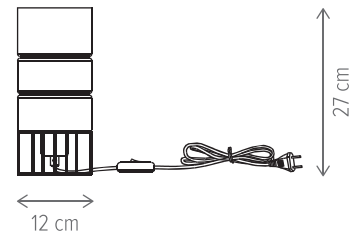

Ideal PT1

Ideal SP3

Ideal 3

Ideal AP1

Ideal TL1

FLASK 1

LY-1029

Dimensiuni/Dimensions: H16 × L9 × W14 cm
 Culoare/Color: negru, maro antichizat/black, antique brown
 Material/Material: metal/metal
 Bec recomandat/
 Recommended light bulb: 1×E14 max. 9W LED
 Bec inclus/Included light bulb: nu/no