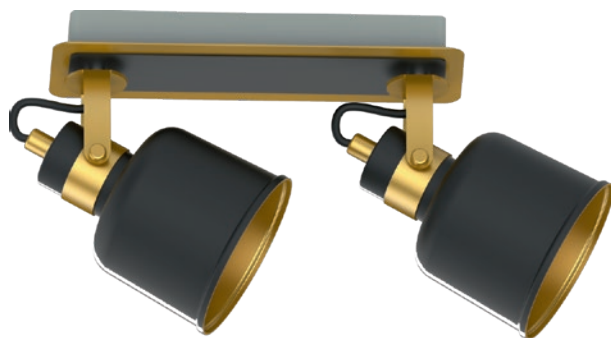

SPUTNIK 2

KL6693

Dimensiuni/Dimensions: H18 × L28 × W10 cm
Culoare/Color: negru, auriu/black, gold
Material/Material: metal/metal
Bec recomandat/
Recommended light bulb: 2×E14 max. 9W LED
Bec inclus/Included light bulb: nu/no