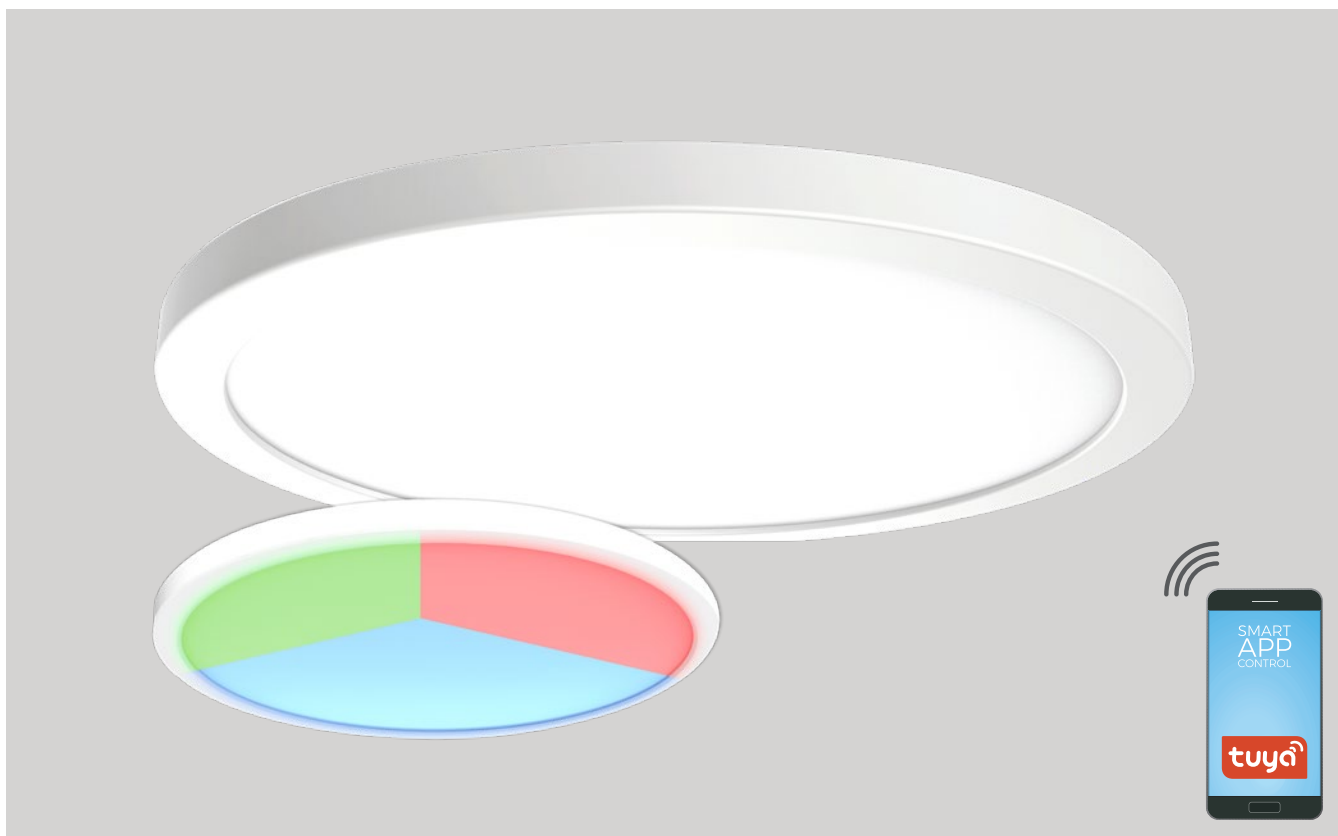

407

CUPRINS / CONTENT

 LED	38 - 149
 URBAN	150 - 243
 INDUSTRIAL	244 - 323
 SPOTLIGHT	324 - 341
 RELAX	342 - 367
 TABLE LAMPS	368 - 377
 KIDS	378 - 389
 WELLNESS	390 - 409

A modern living room with a large window, a beige sofa, and a potted plant. The room features light-colored wood flooring, a grey rug, and a dark coffee table. The window offers a view of a green lawn and trees. A yellow banner with the text "LED" is overlaid on the image.

LED

NEBULA 18W

KL151080

Dimensiuni/Dimensions: H1,7 × Ø22,5 cm
 Culoare/Color: alb/white
 Material/Material: PC/PC
 Putere/Power: 18W
 Clasă energetică/Energy class: F
 Dimabil/Dimmable: da/yes

NEBULA 18W