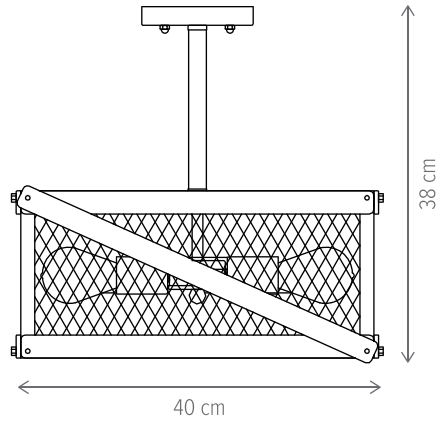

Just PT1

Triglob 3

Lazarus 4