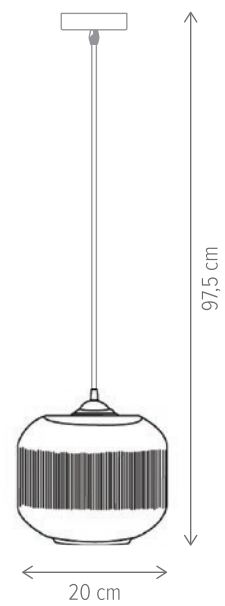

Tanzanite SP1