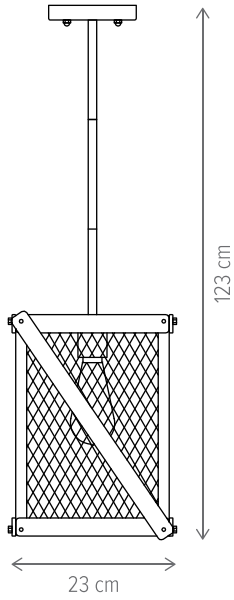

Just SP1

Lazarus SP1