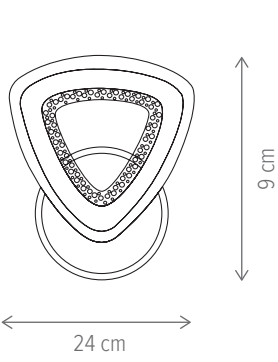

Maros PL5

Floris AP1