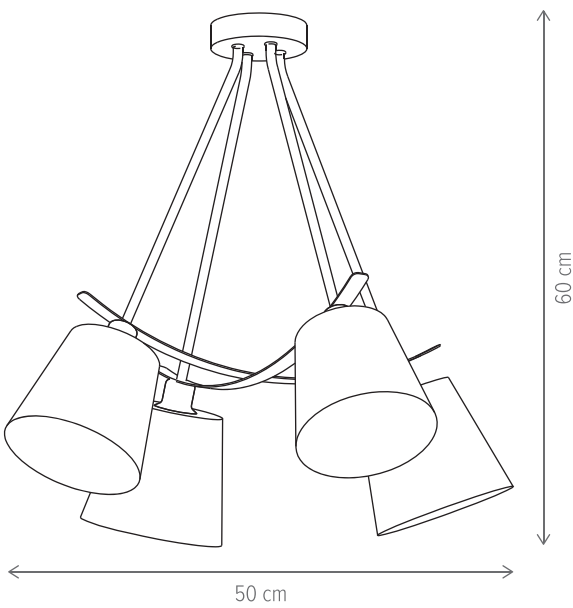

Kalifa 4

Play 4

Sini SP3

QUINN

KL111106

Dimensiuni/Dimensions: H150 × Ø18 cm
Culoare/Color: natur/natur
Material/Material: bambus, metal/bamboo, metal
Bec recomandat/
Recommended light bulb: 1×E27 max. 15W LED
Bec inclus/Included light bulb: nu/no