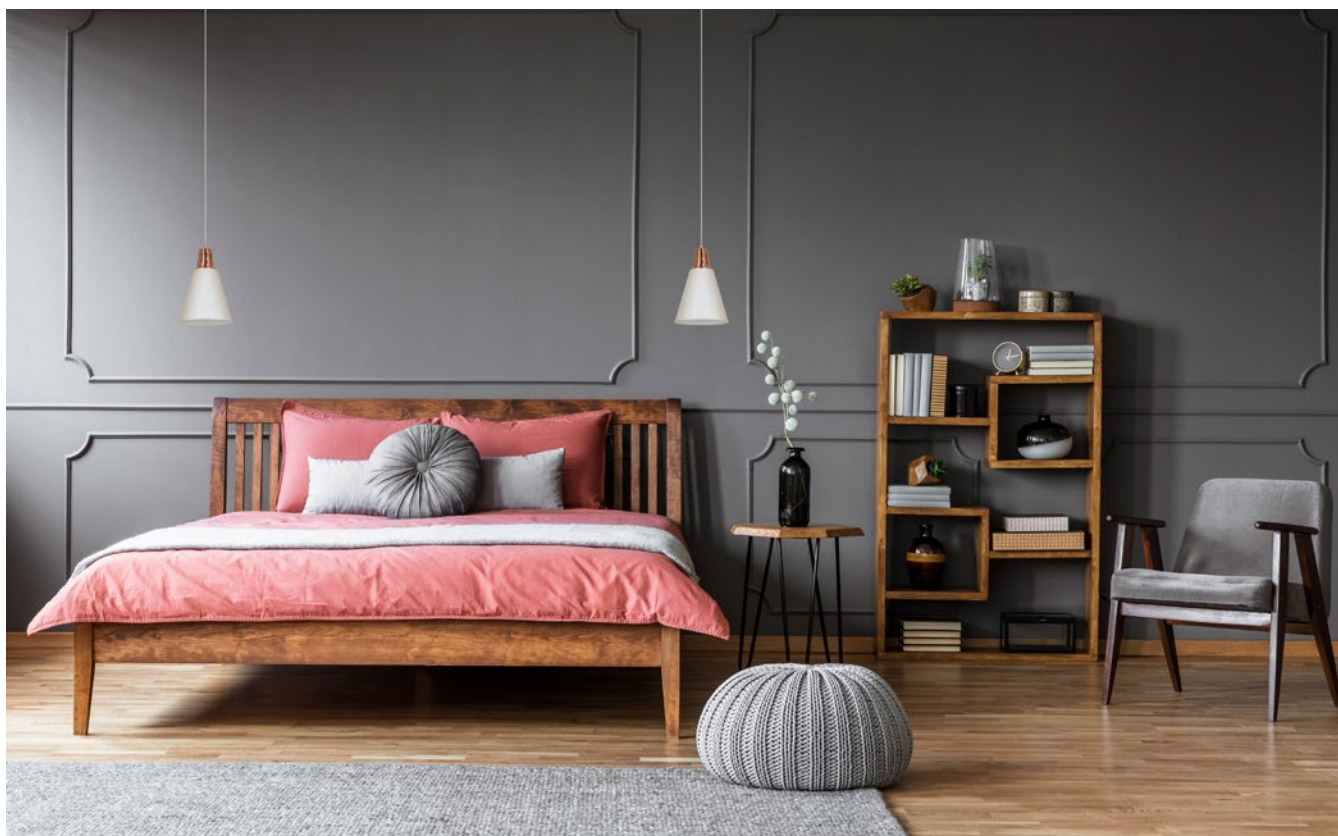

SHADE SP1 ALB

KL6237

Dimensiuni/Dimensions: H138,5 × Ø22 cm
Culoare/Color: cupru, alb/copper, white
Material/Material: metal/metal
Bec recomandat/
Recommended light bulb: 1×E27 max. 15W LED
Bec inclus/Included light bulb: nu/no