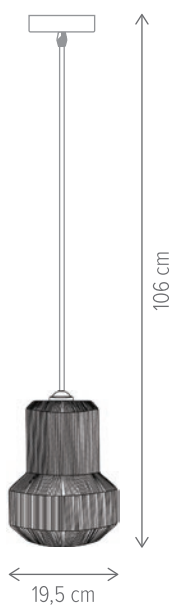

Jerome SP1

Chalcedon SP1

Lolita TL1

Tringal SP1

TRIPPER PL3 ALB

KL6474

Dimensiuni/Dimensions: H17 × Ø32 cm
 Culoare/Color: alb, auriu/white, gold
 Material/Material: metal/metal
 Bec recomandat/
 Recommended light bulb: 3×E27 max. 15W LED
 Bec inclus/Included light bulb: nu/no