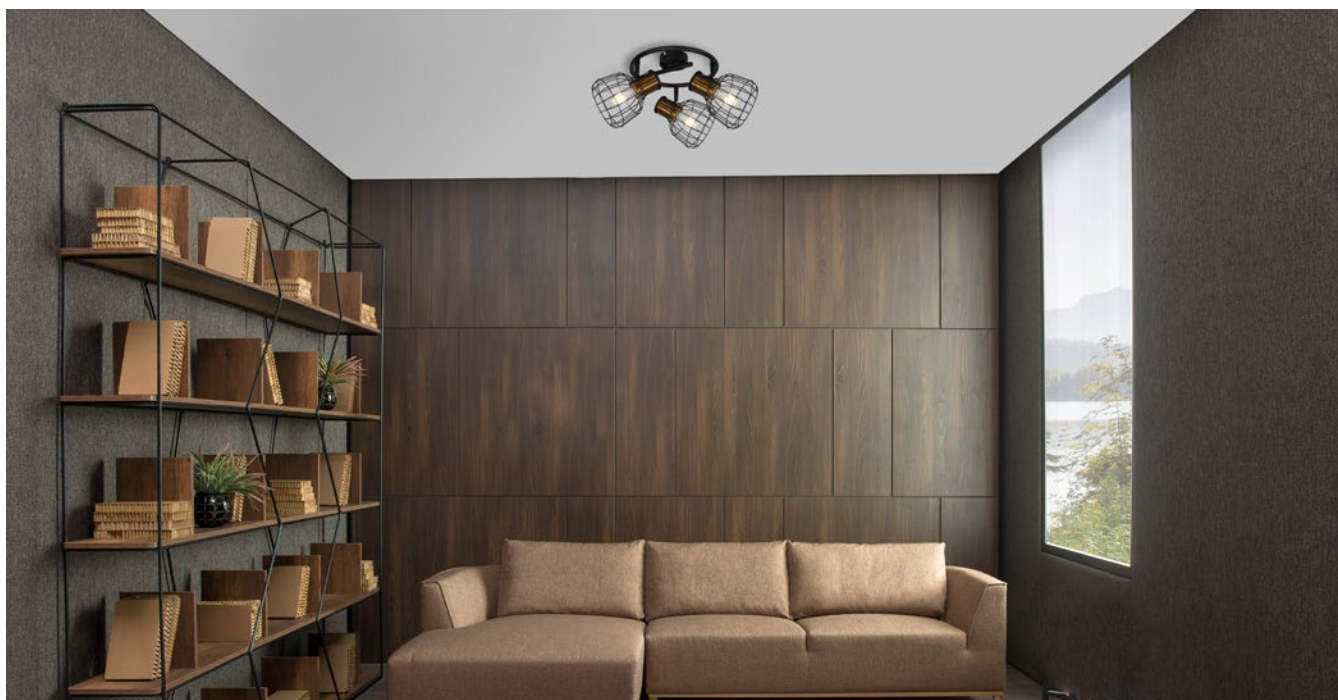

GRIMY PL3

KL163009

Dimensiuni/Dimensions: H19 × Ø54 cm
Culoare/Color: negru, alamă/black, brass
Material/Material: metal/metal
Bec recomandat/
Recommended light bulb: 3×E27 max. 15W LED
Bec inclus/Included light bulb: nu/no