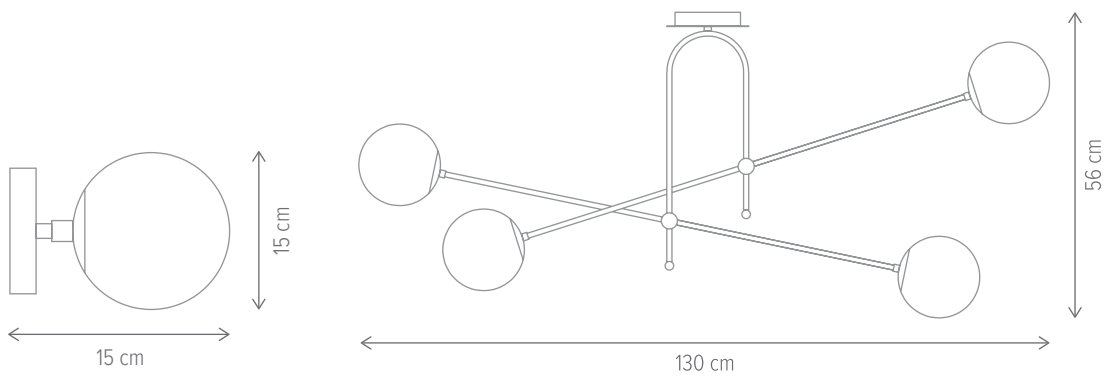

Sefora SP5

Nuray PL4

Nuray AP1

Nuray SP4