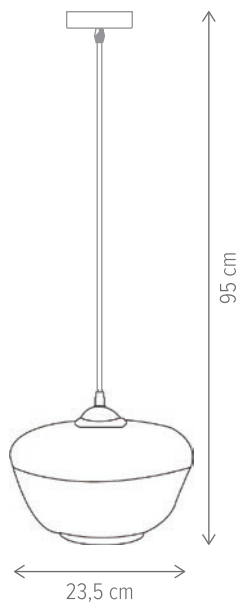

Arms 6

Topaz SP1