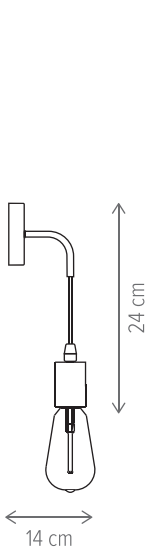

Hook SP4

Rope AP1