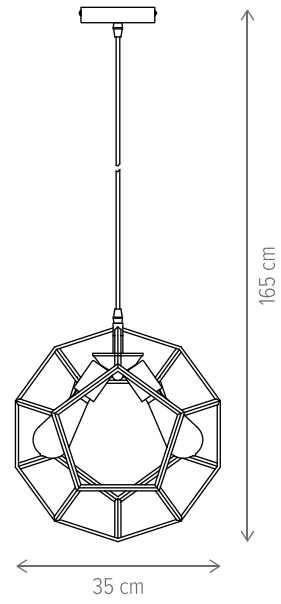

Atom SP3

INDUSTRY SP1 ALB

KL6245

Dimensiuni/Dimensions: H122 × Ø22 cm
 Culoare/Color: alb, cupru/white, copper
 Material/Material: metal/metal
 Bec recomandat/
 Recommended light bulb: 1×E27 max. 15W LED
 Bec inclus/Included light bulb: nu/no