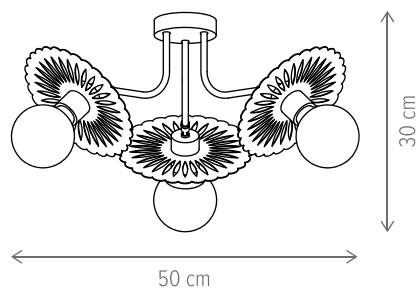

Penda 1

Dragon AP1

Dragon 3