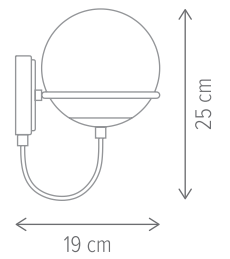

Serinity AP1