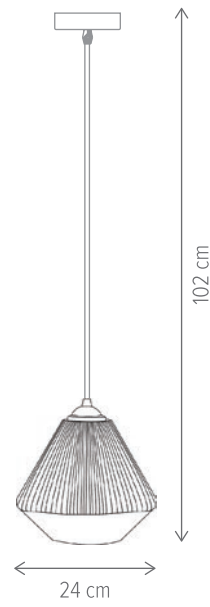

Jerome SP1

Chalcedon SP1

Lolita TL1

Tringal SP1

TRIPPER PL3 ALB

KL6474

Dimensiuni/Dimensions: H17 × Ø32 cm
 Culoare/Color: alb, auriu/white, gold
 Material/Material: metal/metal
 Bec recomandat/
 Recommended light bulb: 3×E27 max. 15W LED
 Bec inclus/Included light bulb: nu/no