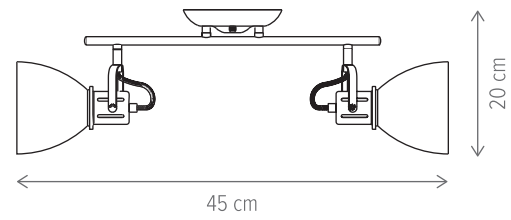

Krater AP2

Fresh PL3

Krater PL3

SIMPLY

SIMPLY AP1

KL161011

Dimensiuni/Dimensions: H11 × L9 × W8 cm
Culoare/Color: negru, terazzo/black, terazzo
Material/Material: metal, ciment/metal, concrete
Bec recomandat/
Recommended light bulb: 1×E27 max. 15W LED
Bec inclus/Included light bulb: nu/no