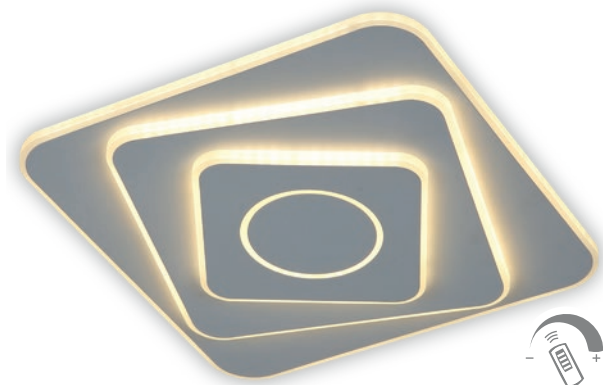

SEAM & RIDGE

— RIDGE 48W

KL151031

Dimensiuni/Dimensions: H5,5 × L35 × W35 cm
Culoare/Color: alb/white
Material/Material: metal, acril/metal, acrylic
Putere/Power: 48W
Clasă energetică/Energy class: G
Dimabil/Dimmable: da/yes
Telecomandă/Remote control: inclusă/included