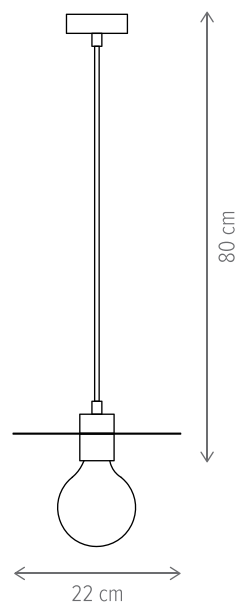

Silicone SP1