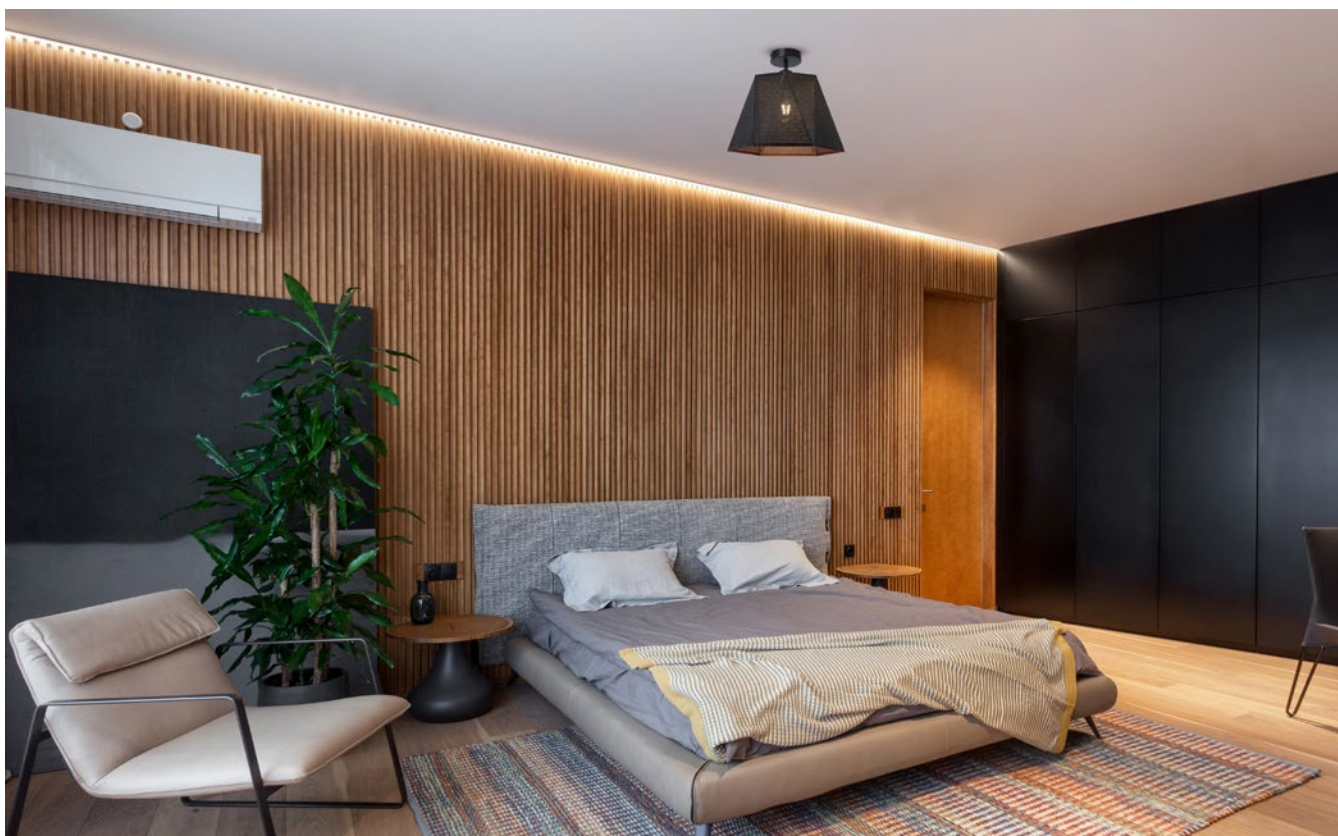

HEXA SP1

KL111120

Dimensiuni/Dimensions: H150 × L35 × W35 cm
Culoare/Color: negru mat, auriu/matt black, gold
Material/Material: metal/metal
Bec recomandat/
Recommended light bulb: 1×E27 max. 15W LED
Bec inclus/Included light bulb: nu/no

HEXA AP1

KL101047

Dimensiuni/Dimensions: H21 × L15 × W20 cm
Culoare/Color: negru mat, auriu/matt black, gold
Material/Material: metal/metal
Bec recomandat/
Recommended light bulb: 1×E27 max. 15W LED
Bec inclus/Included light bulb: nu/no