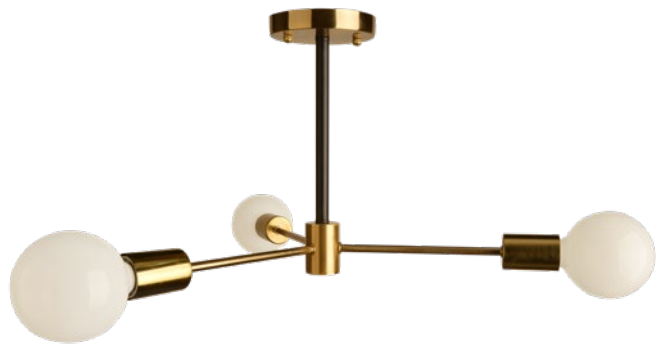

STICK

STICK 3

KL103019

Dimensiuni/Dimensions: H29 × L42 × W42 cm
Culoare/Color: auriu, negru/gold, black
Material/Material: metal/metal
Bec recomandat/
Recommended light bulb: 3×E27 max. 15W LED
Bec inclus/Included light bulb: nu/no