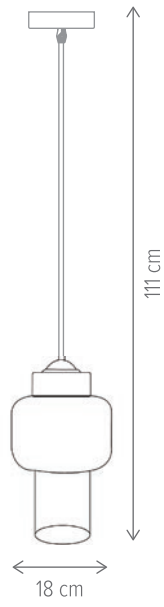

Jerome SP1

Chalcedon SP1

Lolita TL1

Tringal SP1

TRIPPER PL3 ALB

KL6474

Dimensiuni/Dimensions: H17 × Ø32 cm
 Culoare/Color: alb, auriu/white, gold
 Material/Material: metal/metal
 Bec recomandat/
 Recommended light bulb: 3×E27 max. 15W LED
 Bec inclus/Included light bulb: nu/no