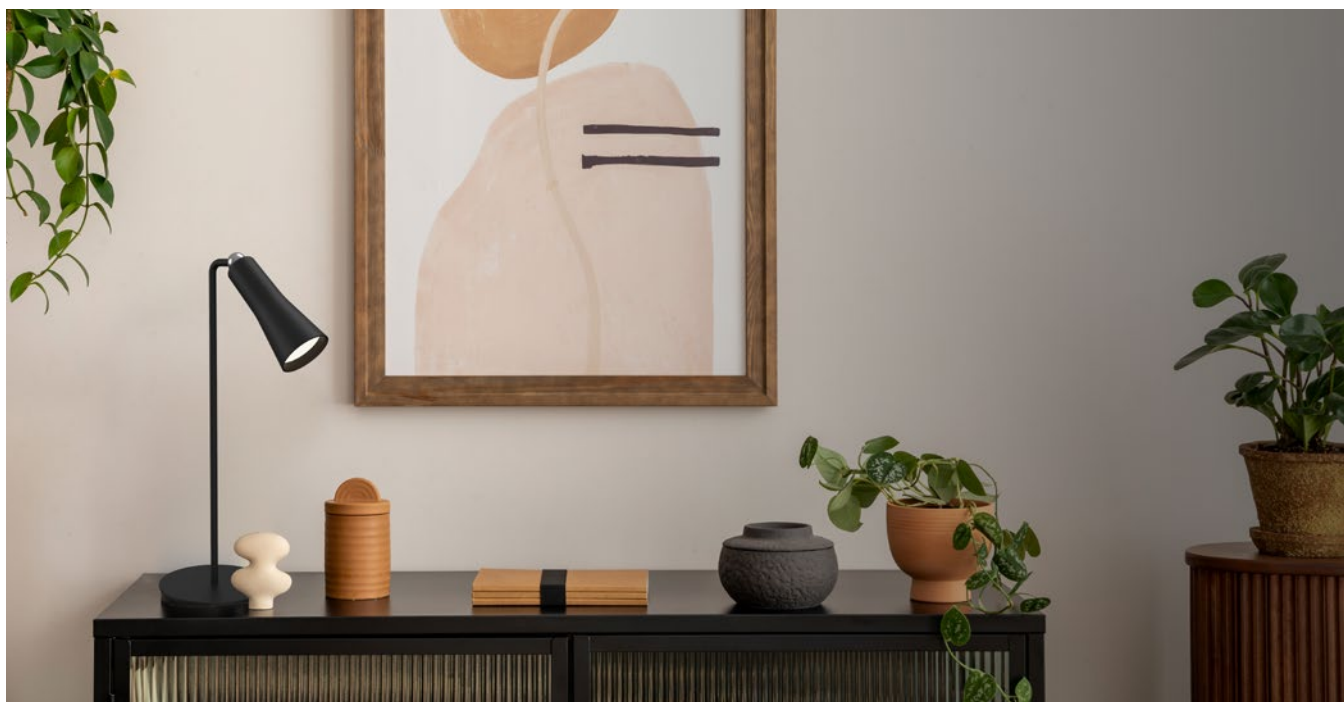

■ BRIGHT

KL148017

Dimensiuni/Dimensions: H37 × L12 × W21,5 cm
Culoare/Color: negru/black
Material/Material: metal, PC, ABS/metal, PC, ABS
Putere/Power: 3W
Clasă energetică/Energy class: E
Dimabil/Dimmable: da/yes