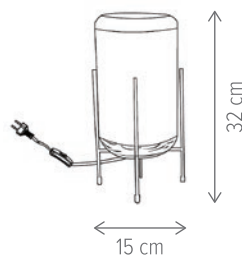

Jerome SP1

Chalcedon SP1

Lolita TL1

Tringal SP1

TRIPPER PL3 ALB

KL6474

Dimensiuni/Dimensions: H17 × Ø32 cm
 Culoare/Color: alb, auriu/white, gold
 Material/Material: metal/metal
 Bec recomandat/
 Recommended light bulb: 3×E27 max. 15W LED
 Bec inclus/Included light bulb: nu/no