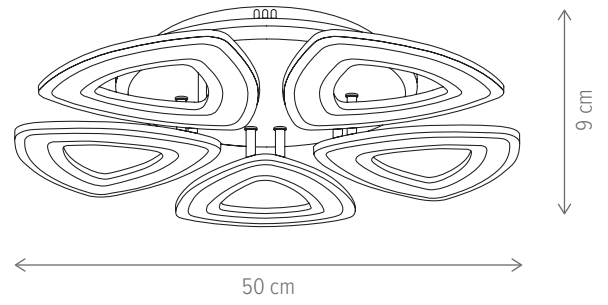

Trigos PL8

Floris PL5