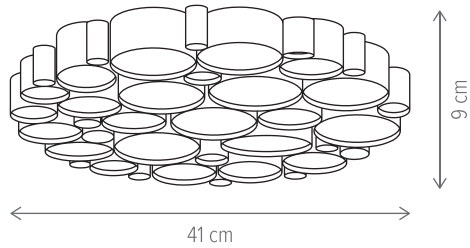

Terra 24W
Terra 48W