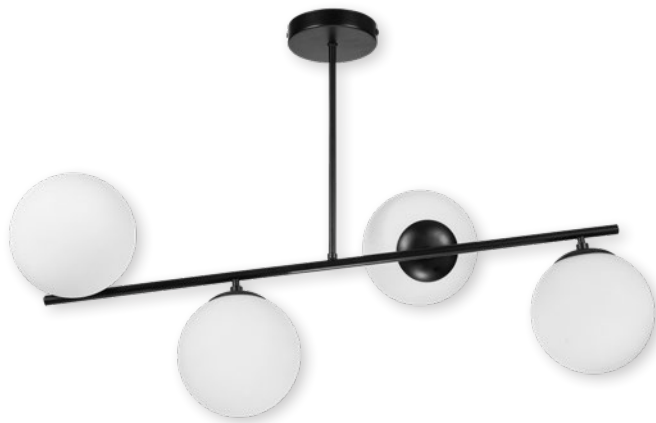

■ NURAY PL4 B

KL100068

Dimensiuni/Dimensions: H51 × L80 × W30 cm
Culoare/Color: negru/black
Material/Material: metal, sticlă/metal, glass
Bec recomandat/
Recommended light bulb: 4×E27 max. 15W LED
Bec inclus/Included light bulb: nu/no