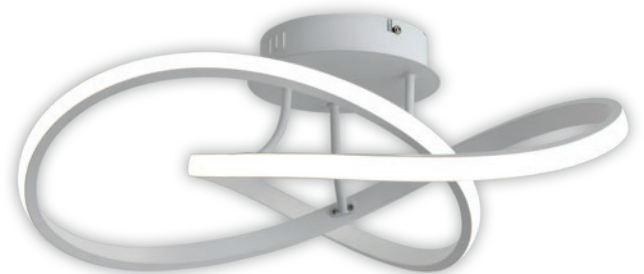

STRIPED PL1

KL151040

Dimensiuni/Dimensions: H12 × Ø46 cm
 Culoare/Color: alb/white
 Material/Material: metal, acril/metal, acrylic
 Putere/Power: 50W/100W/50W
 Clasă energetică/Energy class: G
 Dimabil/Dimmable: nu/no