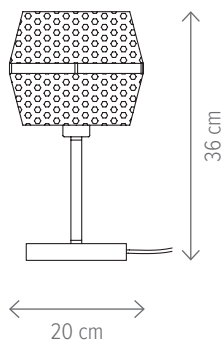

Freya SP1

Freya AP1

Freya TL1

MATROZ PL1

KL100015

Dimensiuni/Dimensions: H20 × Ø20 cm
Culoare/Color: negru, natur/black, natur
Material/Material: metal, lemn/metal, wood
Bec recomandat/
Recommended light bulb: 1×E27 max. 15W LED
Bec inclus/Included light bulb: nu/no