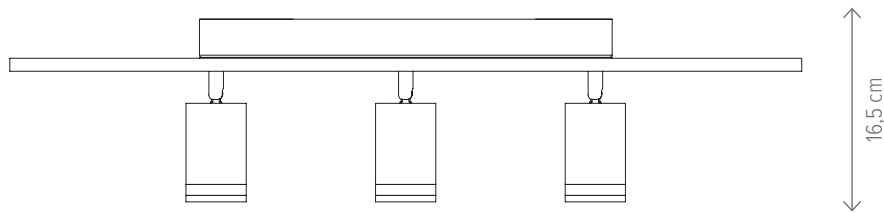

LEYLA AP2

71 cm

LEYLA PL3

MAROS

MAROS PL2

KL151042

Dimensiuni/Dimensions:	H9 × L53 × W25 cm
Culoare/Color:	alb/white
Material/Material:	metal, acril, PC/metal, acrylic, PC
Putere/Power:	49W
Clasă energetică/Energy class:	G
Dimabil/Dimmable:	da/yes
Telecomandă/Remote control:	inclusă/included