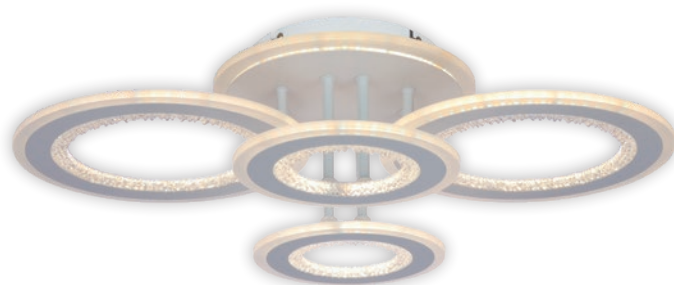

■ RONDOS PL4

KL151061

Dimensiuni/Dimensions:	H15 × L58 × W42 cm
Culoare/Color:	alb/white
Material/Material:	metal, acril, PC/metal, acrylic, PC
Putere/Power:	120W
Clasă energetică/Energy class:	G
Dimabil/Dimmable:	da/yes
Telecomandă/Remote control:	inclusă/included