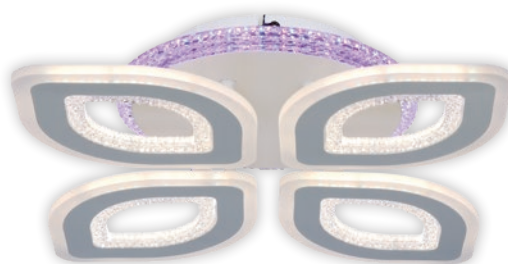

DORIS

■ DORIS PL2+2

KL151071

Dimensiuni/Dimensions: H9 × L48 × W48 cm
Culoare/Color: alb/white
Material/Material: metal, acril, PC/metal, acrylic, PC
Putere/Power: 94W
Clasă energetică/Energy class: G
Dimabil/Dimmable: da/yes
Telecomandă/Remote control: inclusă/included