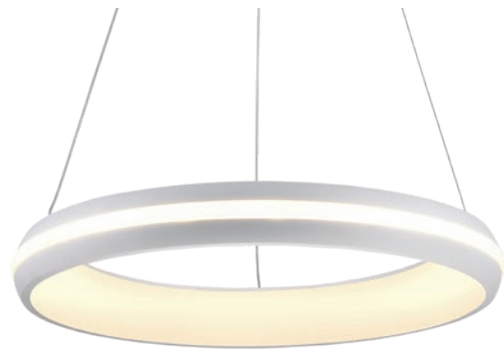

STRIPED

STRIPED SP1

KL151041

Dimensiuni/Dimensions: H120 × Ø46 cm
Culoare/Color: alb/white
Material/Material: metal, acril/metal, acrylic
Putere/Power: 50W/100W/50W
Clasă energetică/Energy class: G
Dimabil/Dimmable: nu/no