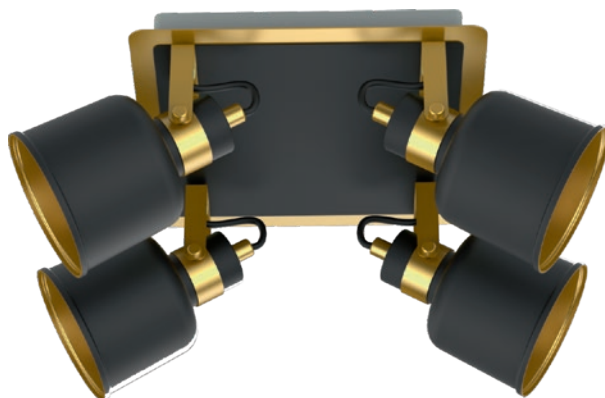

SPUTNIK 4

KL6695

Dimensiuni/Dimensions: H18 × L25 × W25 cm
Culoare/Color: negru, auriu/black, gold
Material/Material: metal/metal
Bec recomandat/
Recommended light bulb: 4×E14 max. 9W LED
Bec inclus/Included light bulb: nu/no