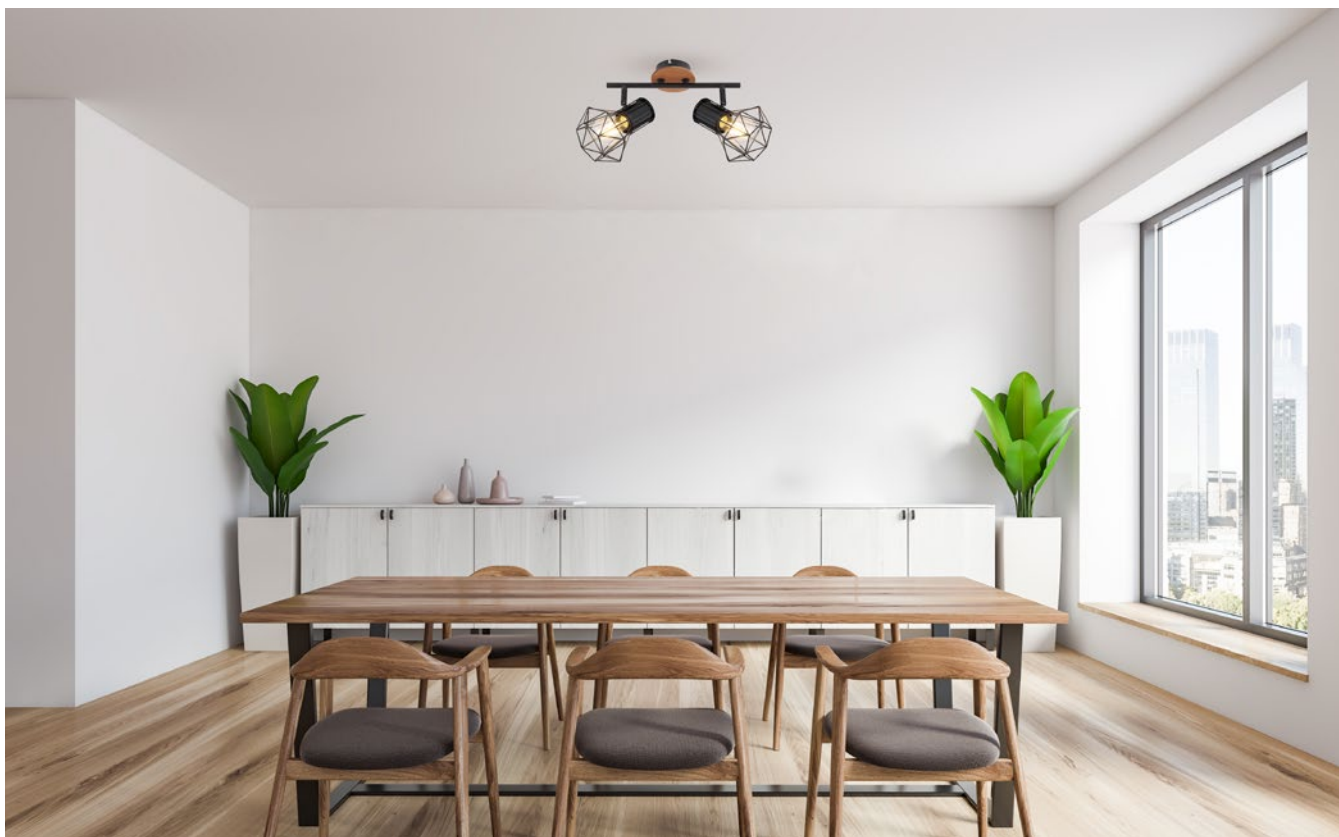

SKULL AP1

KL161017

Dimensiuni/Dimensions: H20 × L17,5 × W13 cm
Culoare/Color: negru, maro/black, brown
Material/Material: metal, lemn/metal, wood
Bec recomandat/
Recommended light bulb: 1×E27 max. 15W LED
Bec inclus/Included light bulb: nu/no