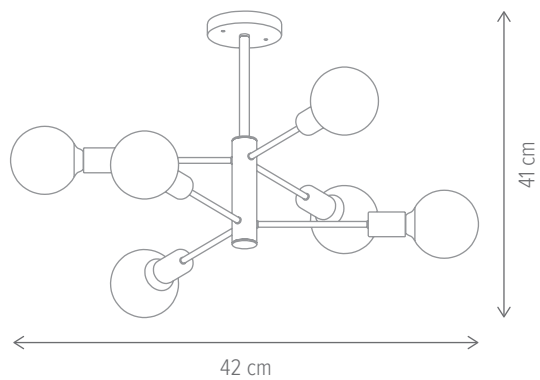

Zhara PL2

Zhara PL6

Zhara PL4

Stick 3

Stick 6

REY AP1

101005

Dimensiuni/Dimensions: H30 × L20 × W27 cm
 Culoare/Color: negru, auriu/black, gold
 Material/Material: metal, sticlă/metal, glass
 Bec recomandat/
 Recommended light bulb: 1×E27 max. 15W LED
 Bec inclus/Included light bulb: nu/no