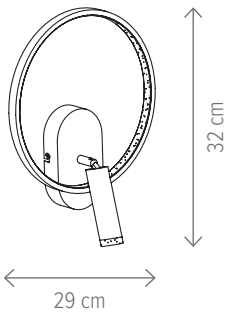

HIMERA SP1 L

ALTHEIA AP1