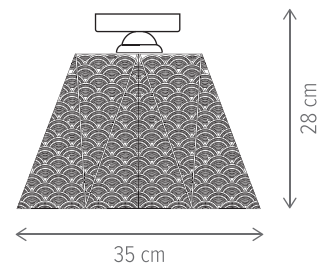

Hexa SP1

Hexa AP1

Hexa PL1

JUST SP1

KL111058

Dimensiuni/Dimensions: H120 × Ø26 cm
Culoare/Color: negru/black
Material/Material: metal/metal
Bec recomandat/
Recommended light bulb: 1×E27 max. 15W LED
Bec inclus/Included light bulb: nu/no