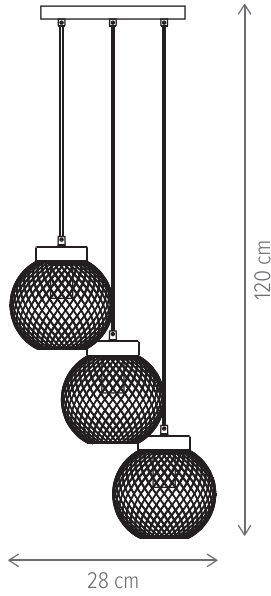

IDEAL

IDEAL PT1

KL107007

Dimensiuni/Dimensions:	H150 × Ø12 cm
Culoare/Color:	negru, alamă, fumuriu/black, brass, smokey
Material/Material:	metal, sticlă/metal, glass
Bec recomandat/ Recommended light bulb:	1×E27 max. 15W LED
Bec inclus/Included light bulb:	nu/no
Lungime cablu/Cable length:	150 cm