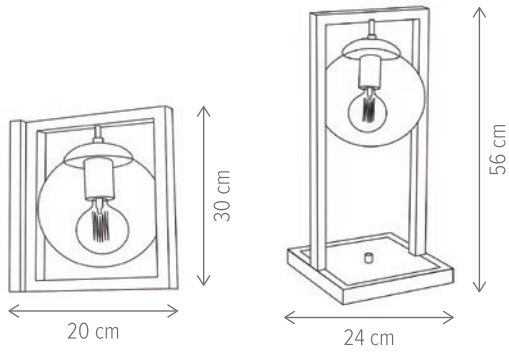

Rey AP1

Rey TL1