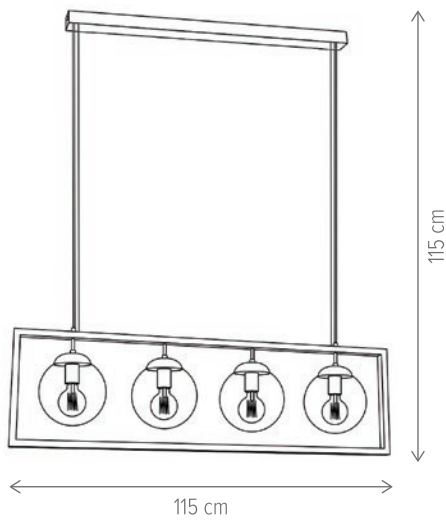

Rey PT1

Rey PT2