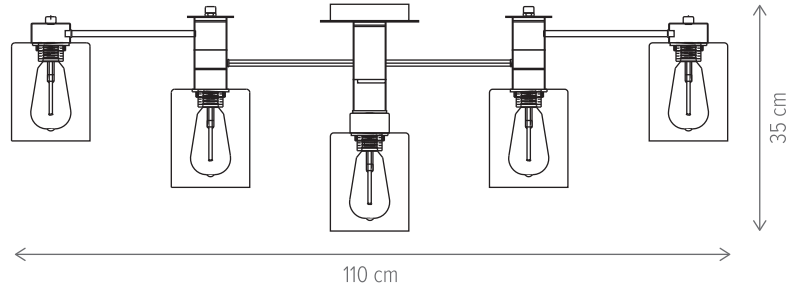

Aglet AP2

Arrow PL7