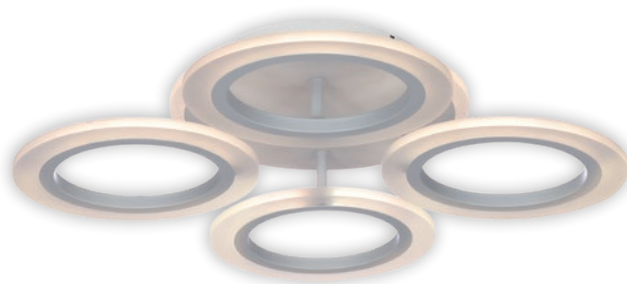

OPTIMUS PL4

KL151063

Dimensiuni/Dimensions:	H9 × L47 × W47 cm
Culoare/Color:	alb/white
Material/Material:	metal, acril, PC/metal, acrylic, PC
Putere/Power:	54W
Clasă energetică/Energy class:	F
Dimabil/Dimmable:	da/yes
Telecomandă/Remote control:	inclusă/included