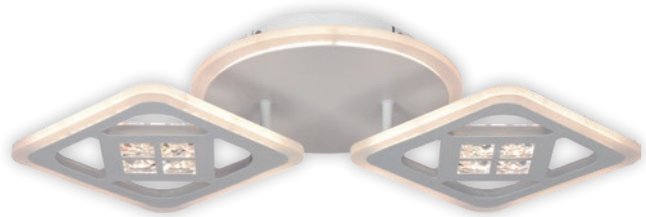

LEYLA AP2

71 cm

LEYLA PL3

MAROS

MAROS PL2

KL151042

Dimensiuni/Dimensions:	H9 × L53 × W25 cm
Culoare/Color:	alb/white
Material/Material:	metal, acril, PC/metal, acrylic, PC
Putere/Power:	49W
Clasă energetică/Energy class:	G
Dimabil/Dimmable:	da/yes
Telecomandă/Remote control:	inclusă/included