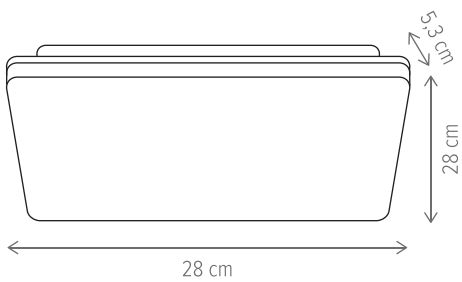

Tetra 18W
Rough 18W