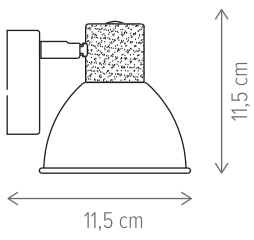

Tripper SP3

Fresh AP1