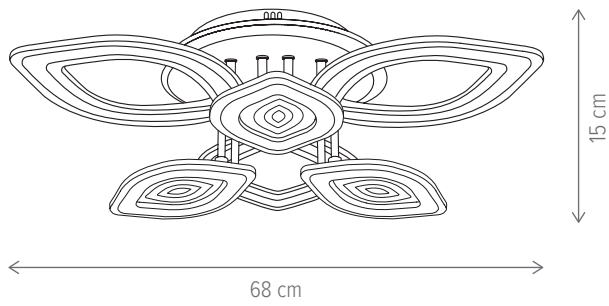

Rhodos PL3+3