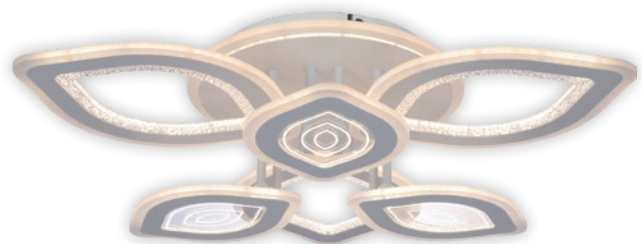

RHODOS PL3+3

KL151070

Dimensiuni/Dimensions:	H15 × L68 × W68 cm
Culoare/Color:	alb/white
Material/Material:	metal, acril, PC/metal, acrylic, PC
Putere/Power:	170W
Clasă energetică/Energy class:	G
Dimabil/Dimmable:	da/yes
Telecomandă/Remote control:	inclusă/included