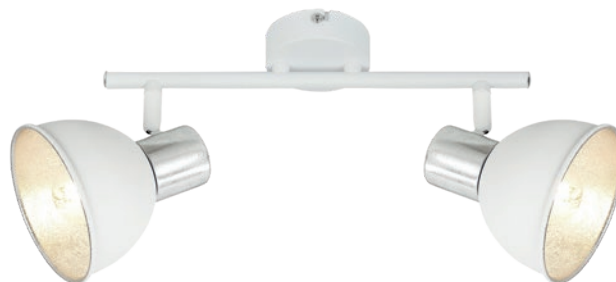

FRESH AP2

KL162006

Dimensiuni/Dimensions: H17 × L40 × W11,5 cm
Culoare/Color: alb, argintiu/white, silver
Material/Material: metal/metal
Bec recomandat/
Recommended light bulb: 2×E14 max. 9W LED
Bec inclus/Included light bulb: nu/no