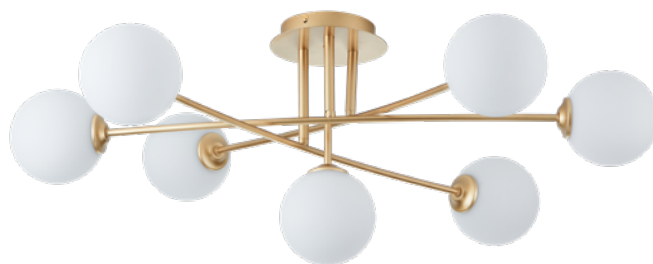

HELIA PL7

KL100053

Dimensiuni/Dimensions: H32 × Ø85 cm
Culoare/Color: auriu/gold
Material/Material: metal, sticlă/metal, glass
Bec recomandat/
Recommended light bulb: 7×G9 max. 4W
Bec inclus/Included light bulb: nu/no