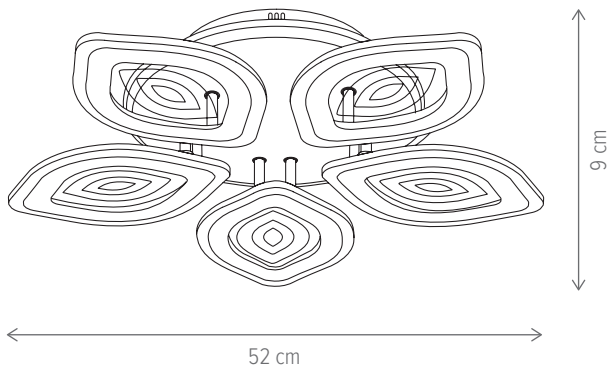

Rhodos PL4

Rhodos PL5