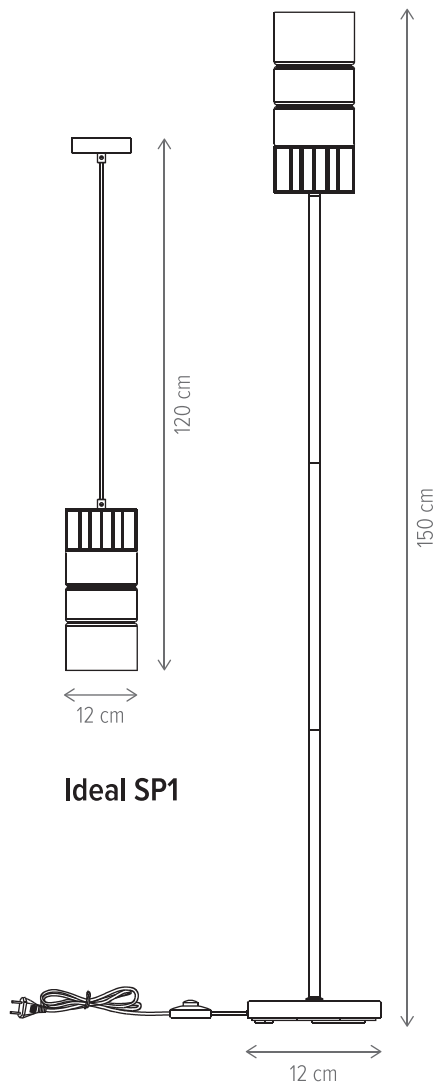

Ideal AP2

Ideal SP1