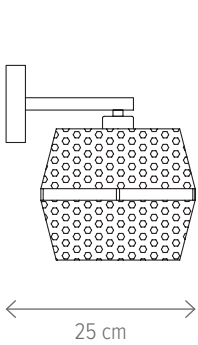

Freya SP1

Freya AP1

Freya TL1

MATROZ PL1

KL100015

Dimensiuni/Dimensions: H20 × Ø20 cm
Culoare/Color: negru, natur/black, natur
Material/Material: metal, lemn/metal, wood
Bec recomandat/
Recommended light bulb: 1×E27 max. 15W LED
Bec inclus/Included light bulb: nu/no