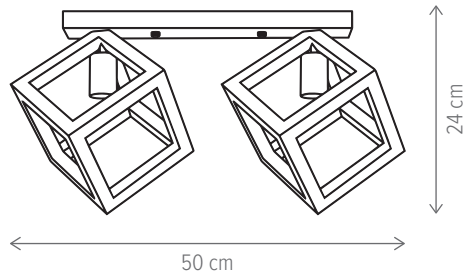

Rhombus PL2