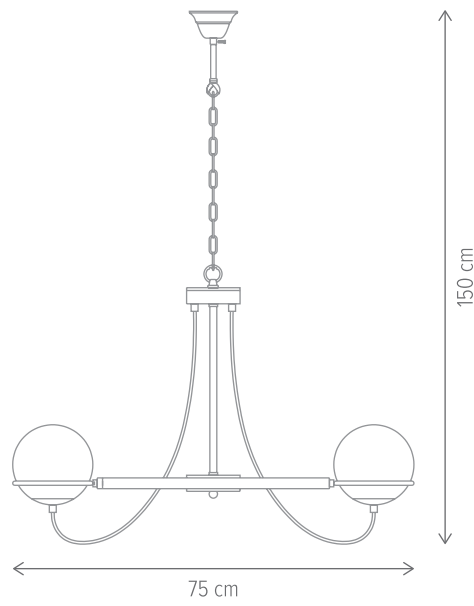

Rey SP4

Serinity 8