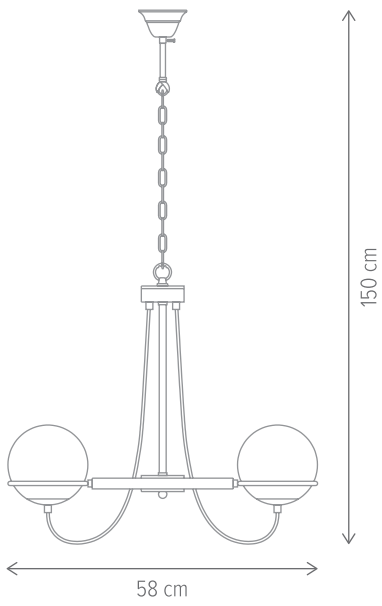

Rey SP3

Serinity 5