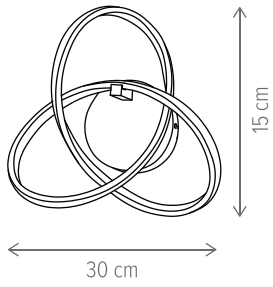

Winding PL1

Intrigue AP1