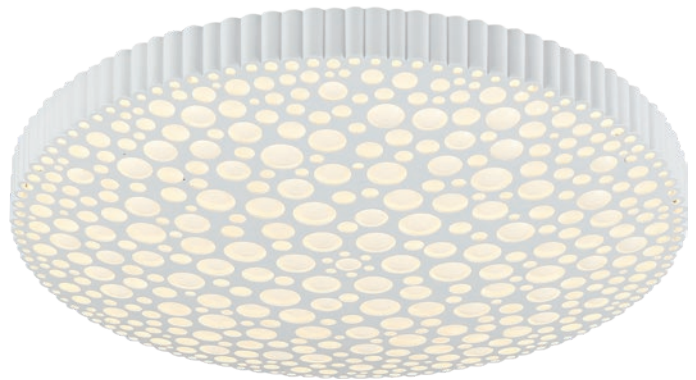

PLUTO & TERRA

PLUTO 40W

KL151023

Dimensiuni/Dimensions: H7 × Ø50 cm
Culoare/Color: alb/white
Material/Material: metal, acril/metal, acrylic
Putere/Power: 40W
Clasă energetică/Energy class: G
Dimabil/Dimmable: nu/no