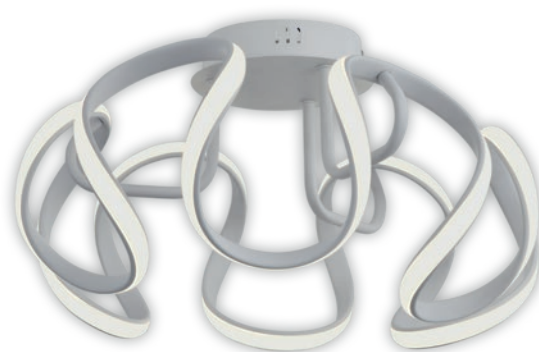

WINDING PL1

KL140022

Dimensiuni/Dimensions:	H27,5 × Ø52 cm
Culoare/Color:	alb/white
Material/Material:	aluminiu, silicon, metal/aluminium, silicone, metal
Putere/Power:	60W
Clasă energetică/Energy class:	G
Dimabil/Dimmable:	da/yes
Telecomandă/Remote control:	inclusă/included