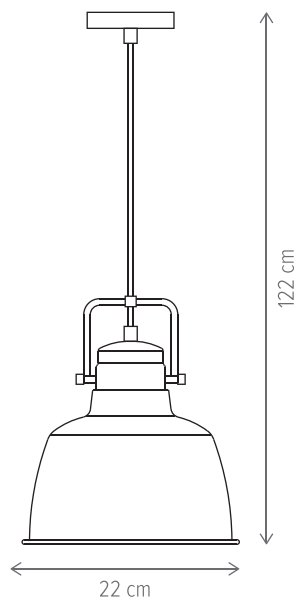

Industry SP1