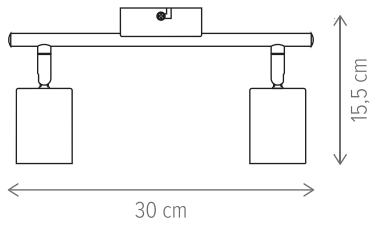

Sputnik 2

Spike 2