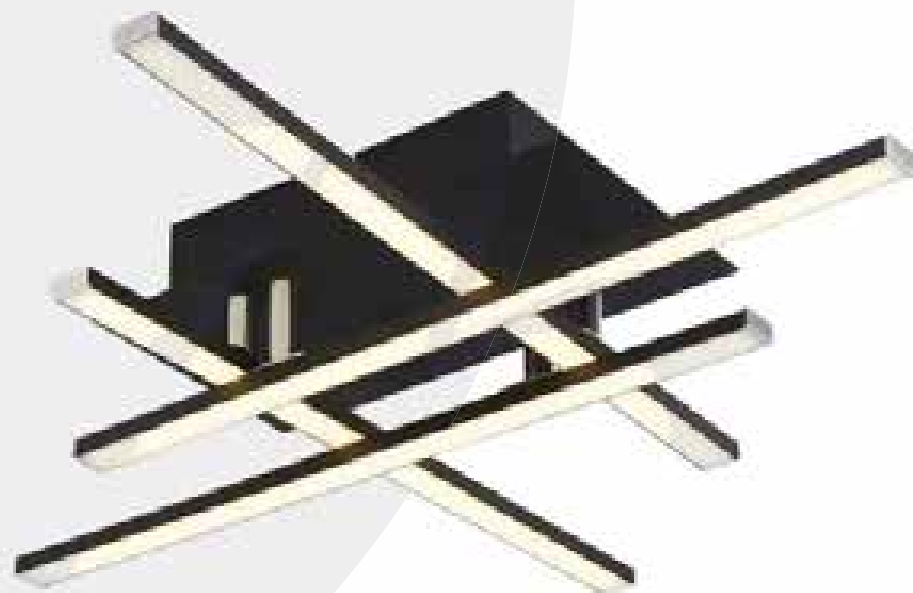

694-4BK

MATRIX 4Lt Flush

Black Metal & Opal Glass

Product Features

4-stage dimming via on/off wall switch