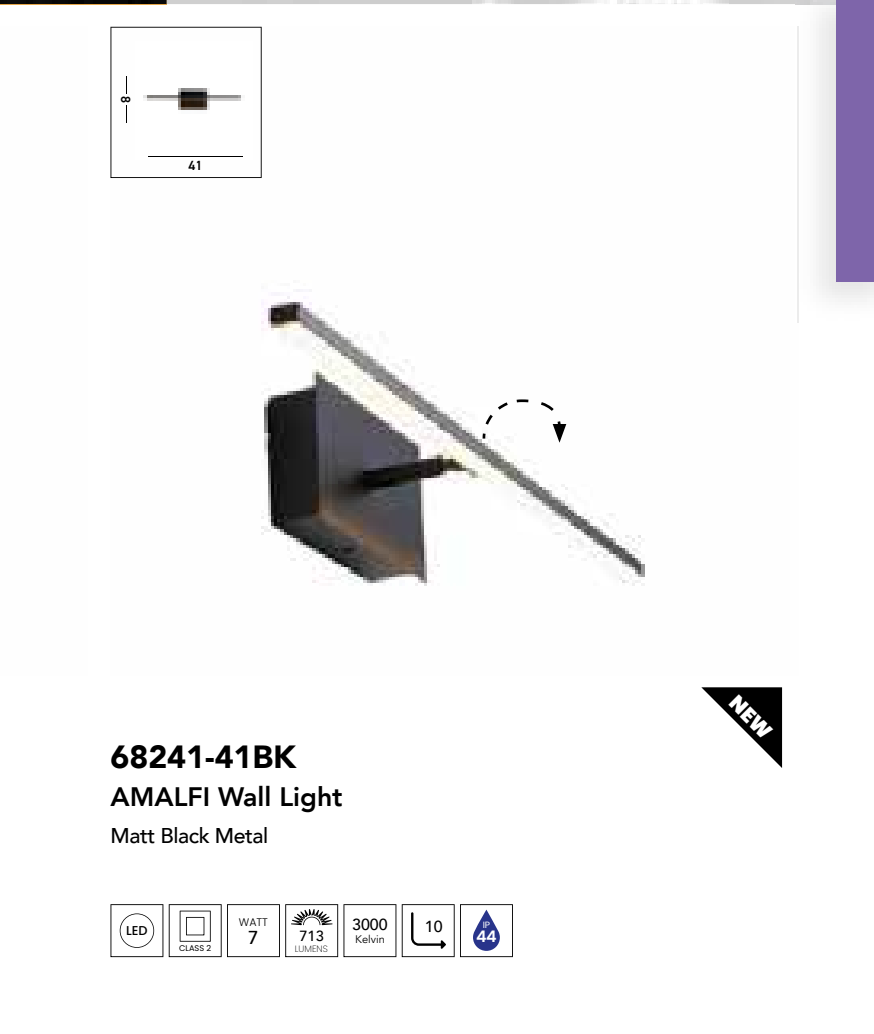

Satin Brass Metal

**NEW**

**79824-40BK**  
CORFU Picture Light

Black Metal

**68241-41BK**  
AMALFI Wall Light

Matt Black Metal

**NEW**

**79822-50SB**  
SANTORINI Picture Light  
Satin Brass & Polished Brass Metal