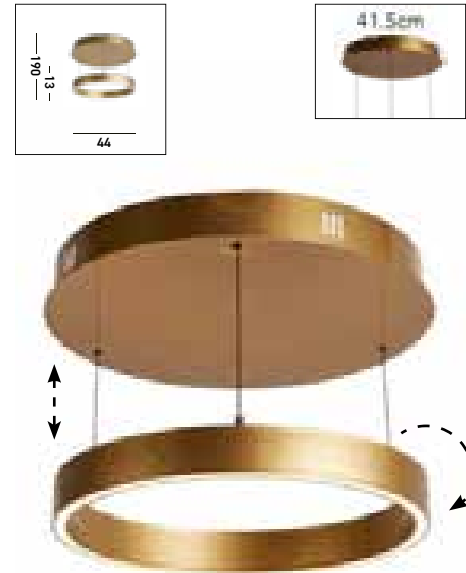

PRODUCT FEATURES

- Rise & Fall Adjustable
- Gesture Control Features:
  - On & Off
  - Dimmable
  - Colour Temperature 2700K, 3000K & 4000K