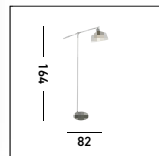

60998GY
EU60998GY
CANTERBURY Floor Lamp
Grey Metal & Glass Shade