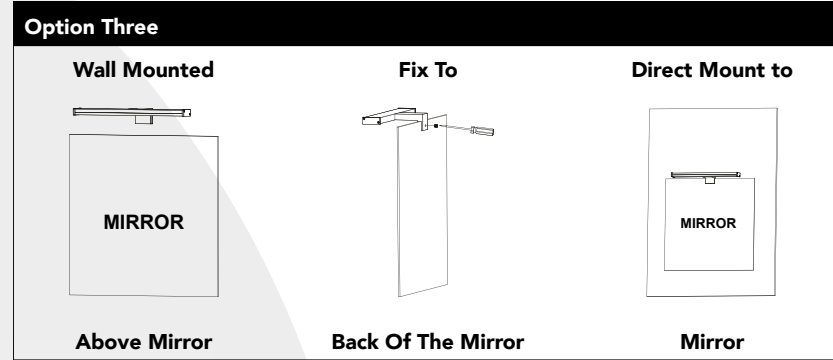

3 WAY INSTALLATION

Please refer to instruction manual for more information.

17004-60BK
KOS Wall Light
Black Metal

NEW