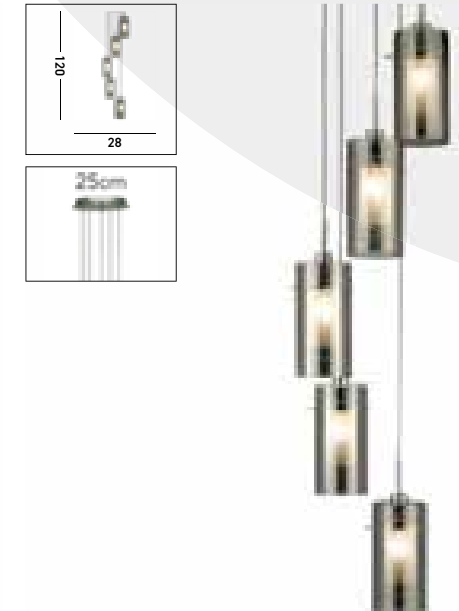

2305-5SM
DUO I 5Lt Multi-Drop Pendant

Satin Silver Metal & Smoked Glass with Frosted Inner