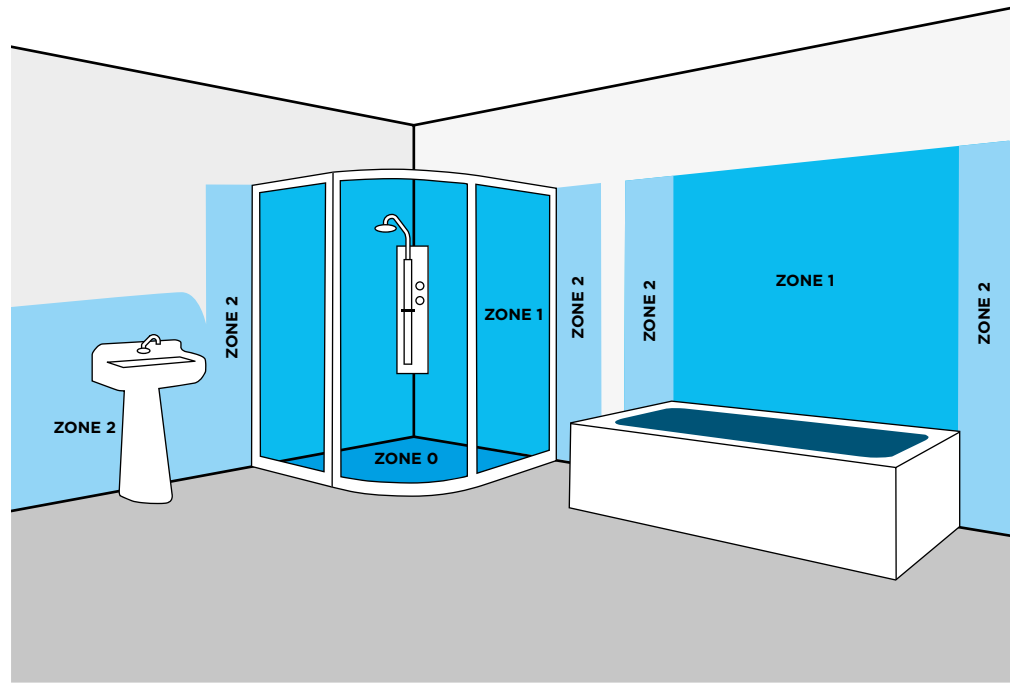

\* The below EU Products come with a 1.5m wire and euro plug.

- EU5001BK-LED
- EU51621BK
- EU5001RUS-LED

IP Rating = Ingress Protection Rating

**Zone 0**  
Inside the bath or shower. IP rating must protect against immersion/total immersion in water (IPX7/IP67).