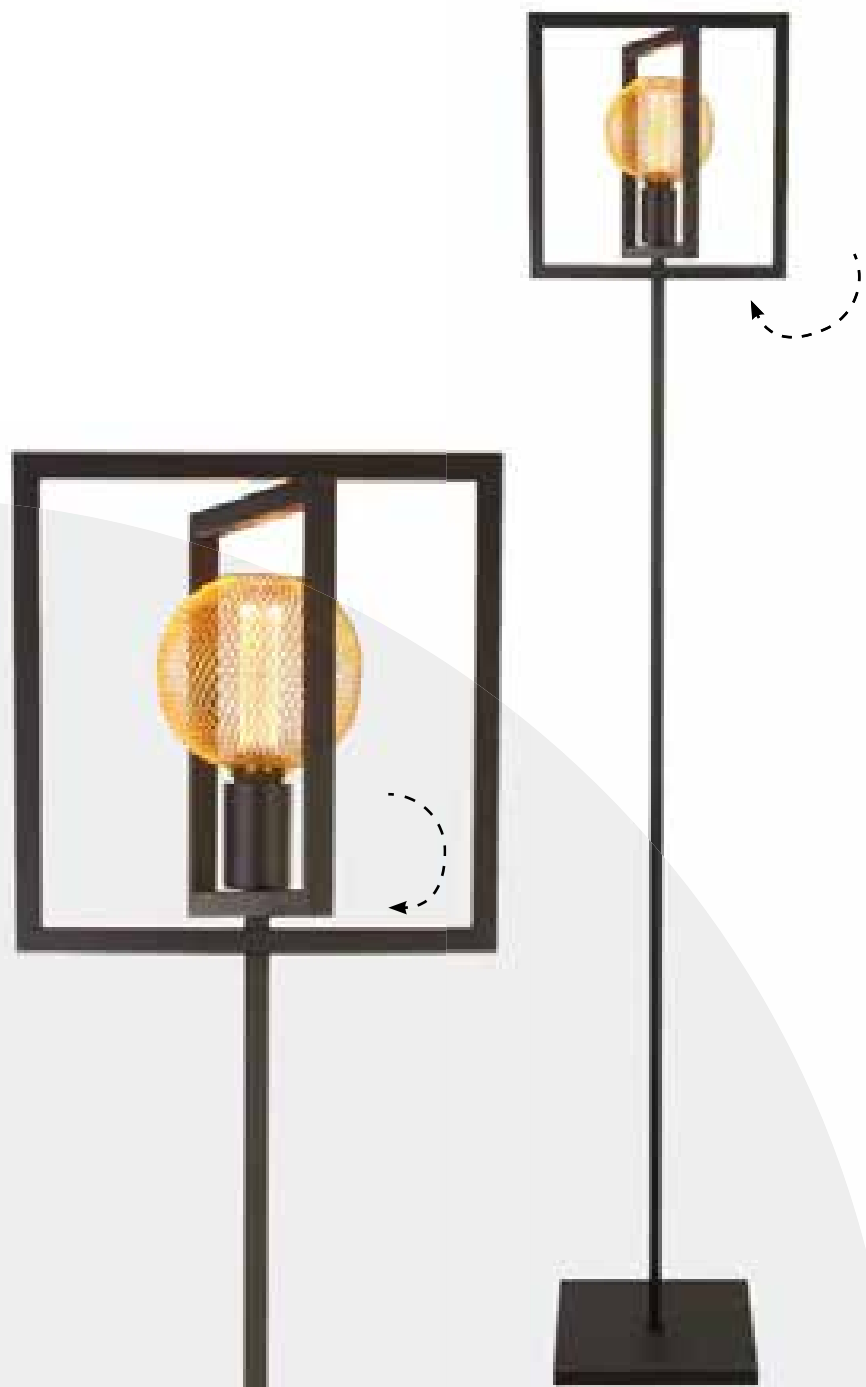

Decorative Lamps Not Included

Want to change the look of your light?

See our Decorative Lamps on Page 121