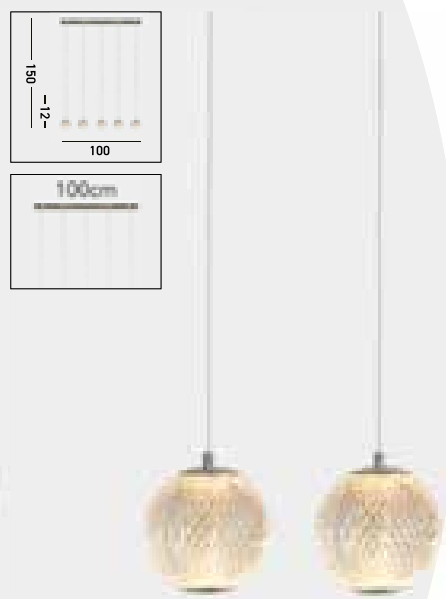

**28800SB**  
**CAPSULE Pendant Convertible**  
**Horizontal to Vertical**  
 Satin Brass Metal and Acrylic Shade

**NEW**

\*Usage based on lowest lumens output

**51485-5CC**  
5Lt Bar Pendant  
Chrome Metal & Clear Acrylic