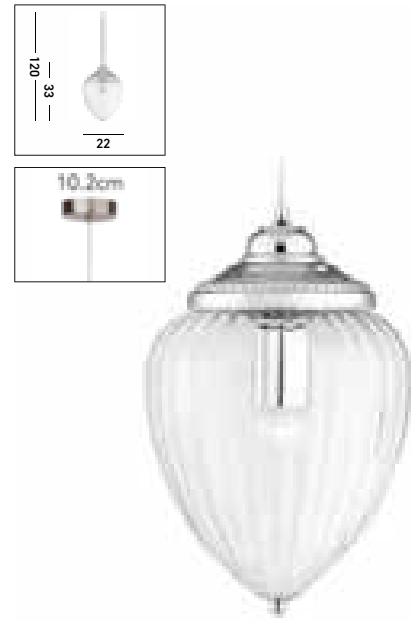

Black Metal

**737**  
NOVELTY AIRPLANE Pendant  
Satin Silver Metal, Clear Acrylic & Frosted Glass

**4683-3**  
NOVELTY 3Lt Pendant  
Multi-Coloured Metal

**1091AB**  
MOSCOW Pendant  
Antique Brass Metal & Ribbed Glass