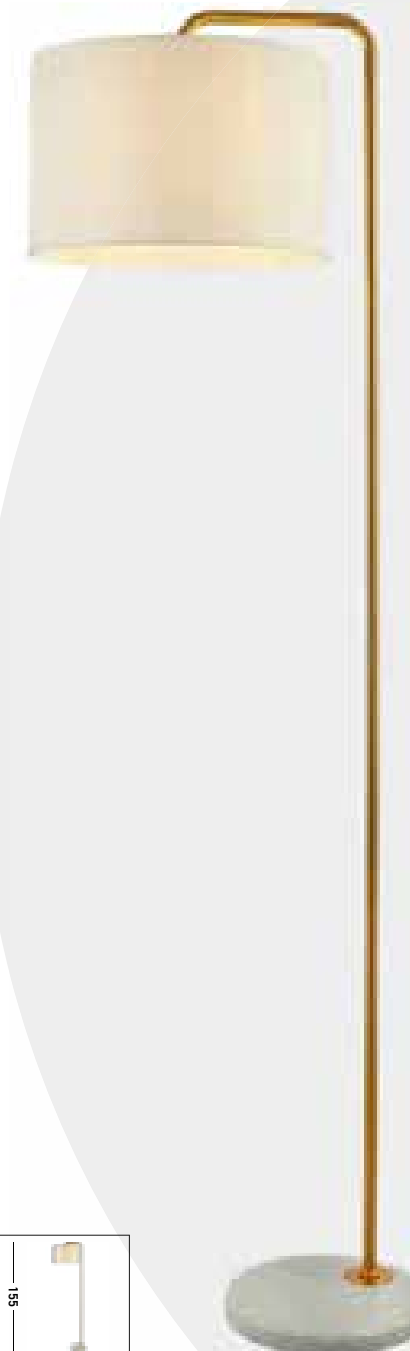

Antique Brass Metal & Cream Hessian Shade

**5024GO**  
**EU5024GO**   
**GALLOW** Floor Lamp

Antique Gold Metal, White Marble Base & White Fabric Shade

**7650CC**  
**EU7650CC**   
**ONTARIO** Floor Lamp