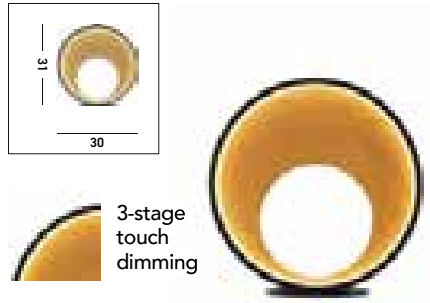

36301-1BK
EU36301-1BK
CURIO Table Lamp
Black & Wood Effect Metal

LED CLASS 3 WATT 11 DIMMABLE 1188 LUMENS 3000 Kelvin