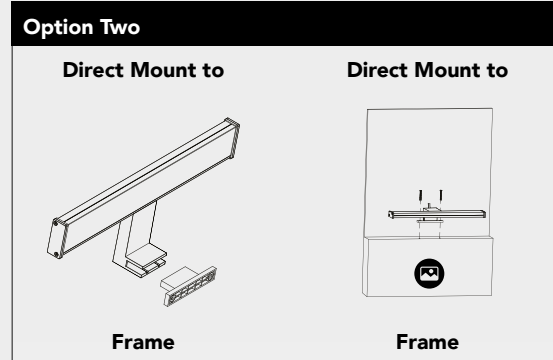

3 WAY INSTALLATION

Please refer to instruction manual for more information.

17004-60BK
KOS Wall Light
Black Metal

NEW