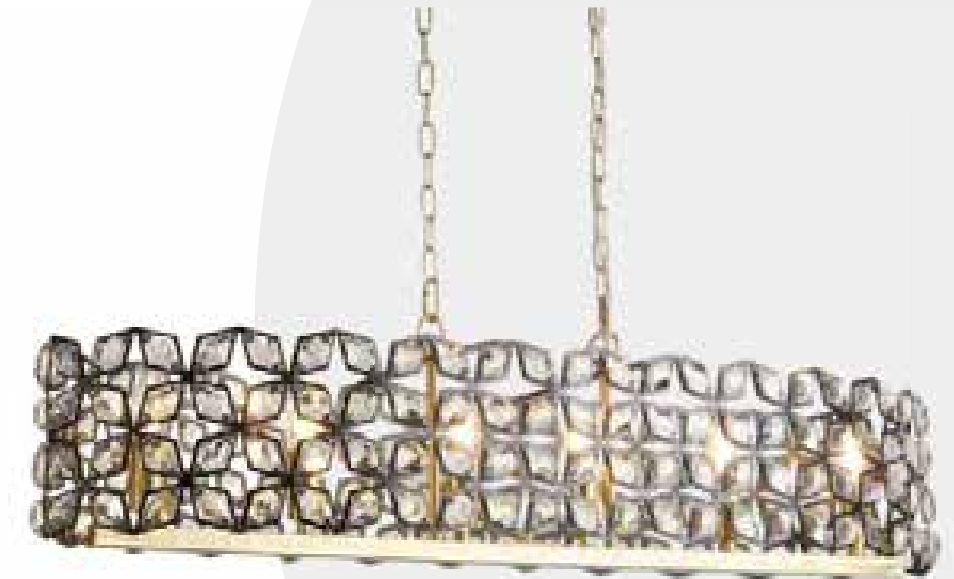

“Satin Brass enveloped by a frame with diamond shaped crystal.”

59811-5BSB
IRIS 5Lt Pendant
Black Metal, Satin Brass & Crystal

59811-2BSB
IRIS 2Lt Pendant
Black Metal, Satin Brass & Crystal