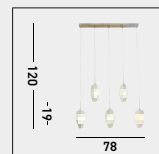

23147-8SB
ROCKY 8Lt Multi Drop Pendant
Satin Brass Metal & White Brushed Glass

NEW

NEW

NEW

NEW