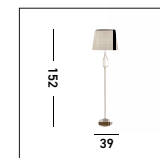

Matt Gold/Black Metal & Mesh Shade

7485AB
EU7485AB
VEGAS Floor Light

Antique Brass Metal & Cream Hessian Shade