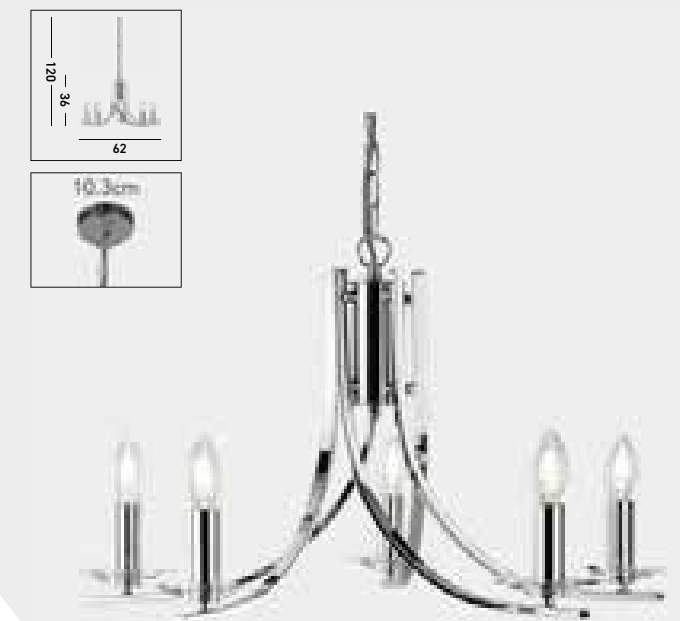

**4165-5AB**  
**ASCONA 5Lt Pendant**  
 Antique Brass Metal & Glass

**4162-2AB**  
**ASCONA 2Lt Wall Light**  
 Antique Brass Metal & Glass

**4162-2CC**  
**ASCONA 2Lt Wall Light**  
 Chrome Metal & Glass