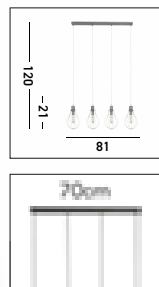

1384-4PW
BALLOON 4Lt Bar Pendant
Pewter Metal