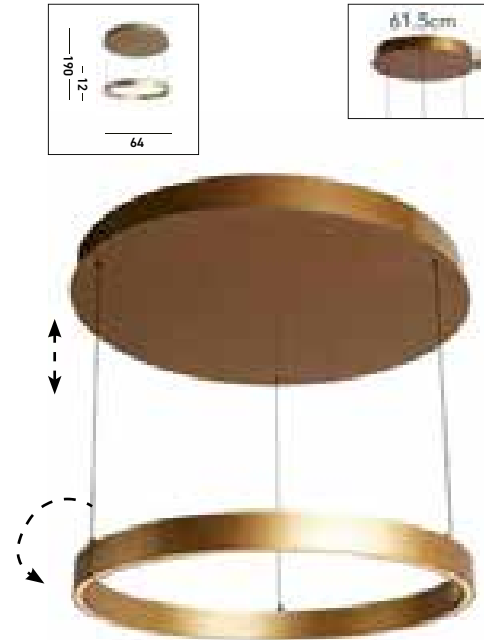

30411GO
LAYLA Gesture Control Pendant
Gold Metal & Opal Acrylic