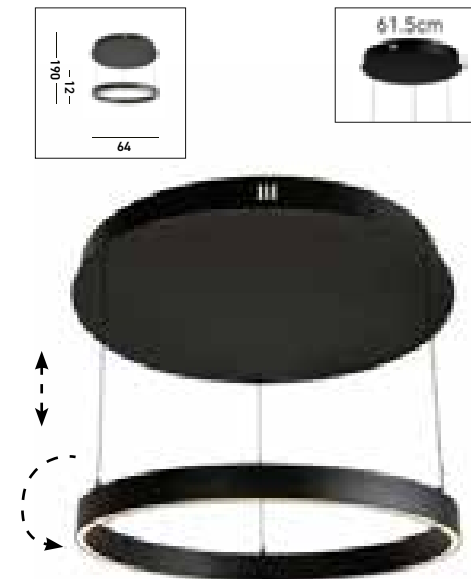

PRODUCT FEATURES

- Rise & Fall Adjustable
- Gesture Control Features:
  - On & Off
  - Dimmable
  - Colour Temperature 2700K, 3000K & 4000K