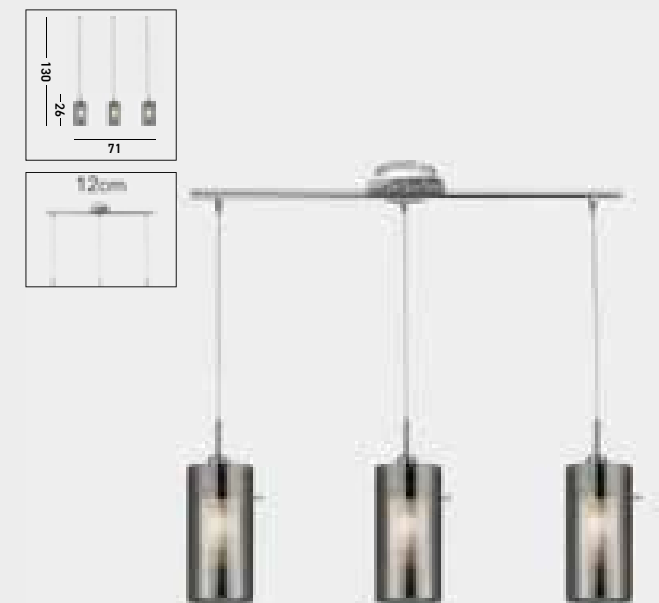

**97291-5CL**  
**CYCLONE 5Lt Multi-Drop Pendant**  
 Chrome Metal & Clear Glass

**3303-3CP**  
DUO III 3Lt Bar Pendant

Bronze Metal & Champagne Glass with Frosted Inner

**2303-3CP**  
DUO III 3Lt Multi-Drop Pendant

Bronze Metal & Champagne Glass with Frosted Inner

**2301CP**  
DUO III Pendant

Bronze Metal & Champagne Glass with Frosted Inner

**2301SM**  
DUO II Pendant

Satin Silver Metal & Smoked Glass with Frosted Inner

**2300-3SM**  
DUO II 3Lt Multi-Drop Pendant

Satin Silver Metal & Smoked Glass with Frosted Inner

**3303-3SM**  
DUO II 3Lt Bar Pendant

Satin Silver Metal & Smoked Glass with Frosted Inner

**2305-5SM**  
DUO I 5Lt Multi-Drop Pendant