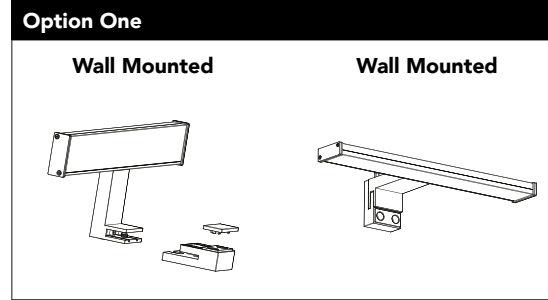

3 WAY INSTALLATION

Please refer to instruction manual for more information.

17004-60BK
KOS Wall Light
Black Metal

NEW