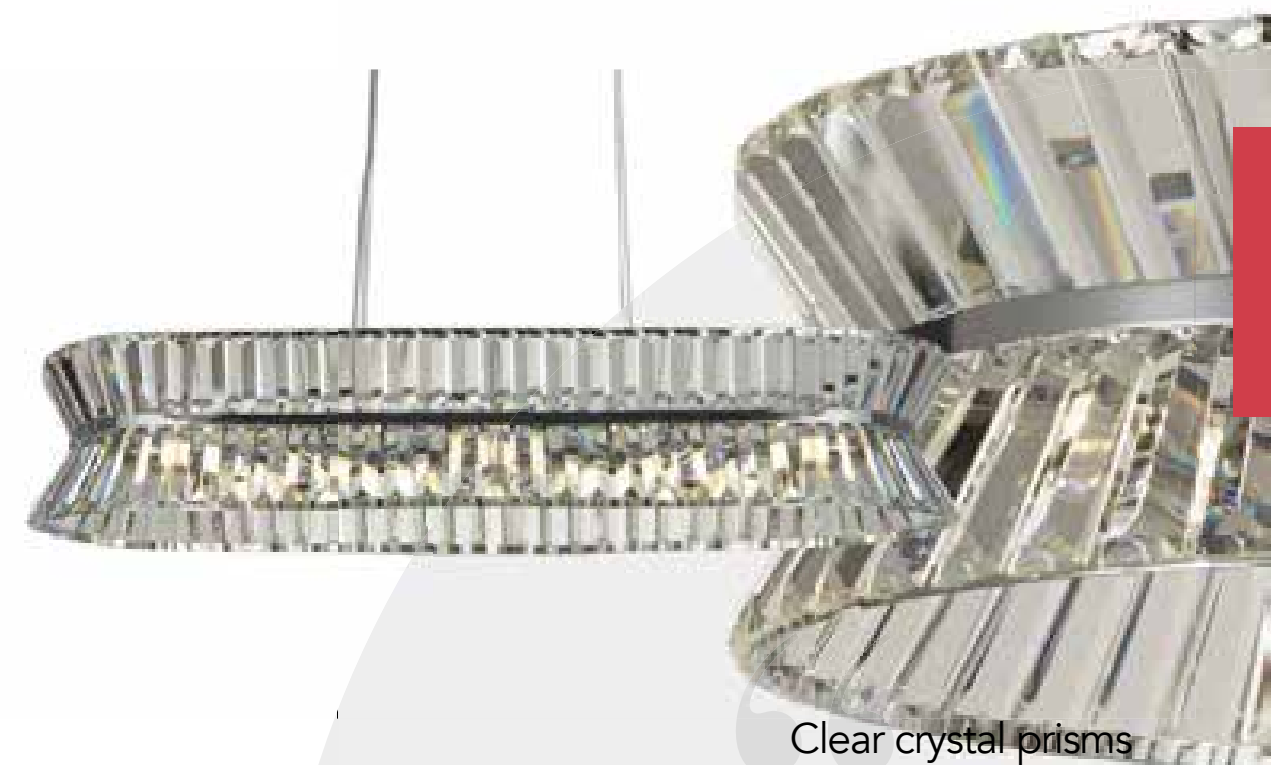

59410-10CC
UPTOWN 10Lt Oval Diner Pendant
Chrome Metal & Clear Crystal

Clear crystal prisms deliver unique flashes of reflection & light.