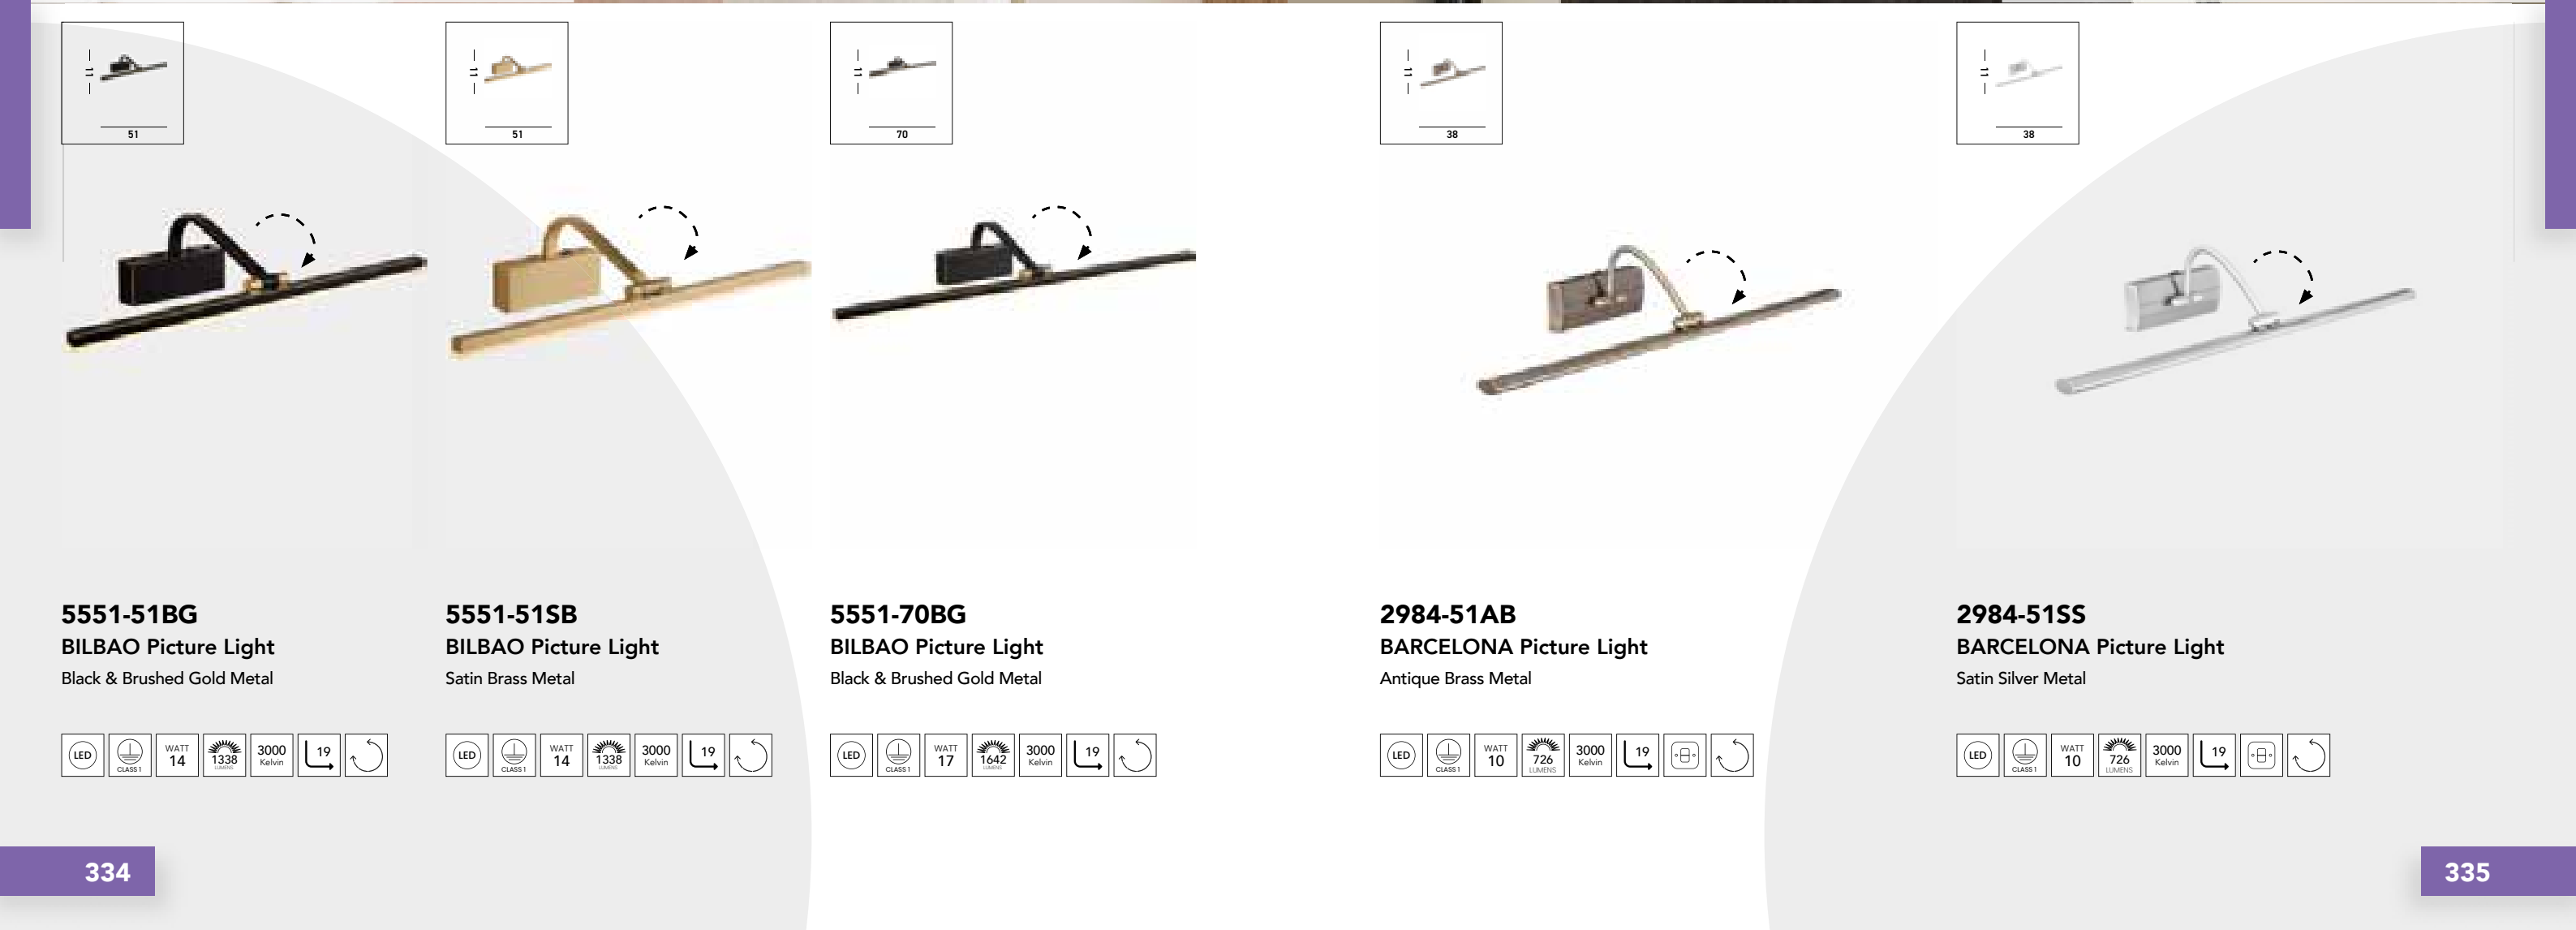

5551-51BG
BILBAO Picture Light
Black & Brushed Gold Metal

5551-51SB
BILBAO Picture Light
Satin Brass Metal

5551-70BG
BILBAO Picture Light
Black & Brushed Gold Metal

2984-51AB
BARCELONA Picture Light
Antique Brass Metal

2984-51SS
BARCELONA Picture Light
Satin Silver Metal