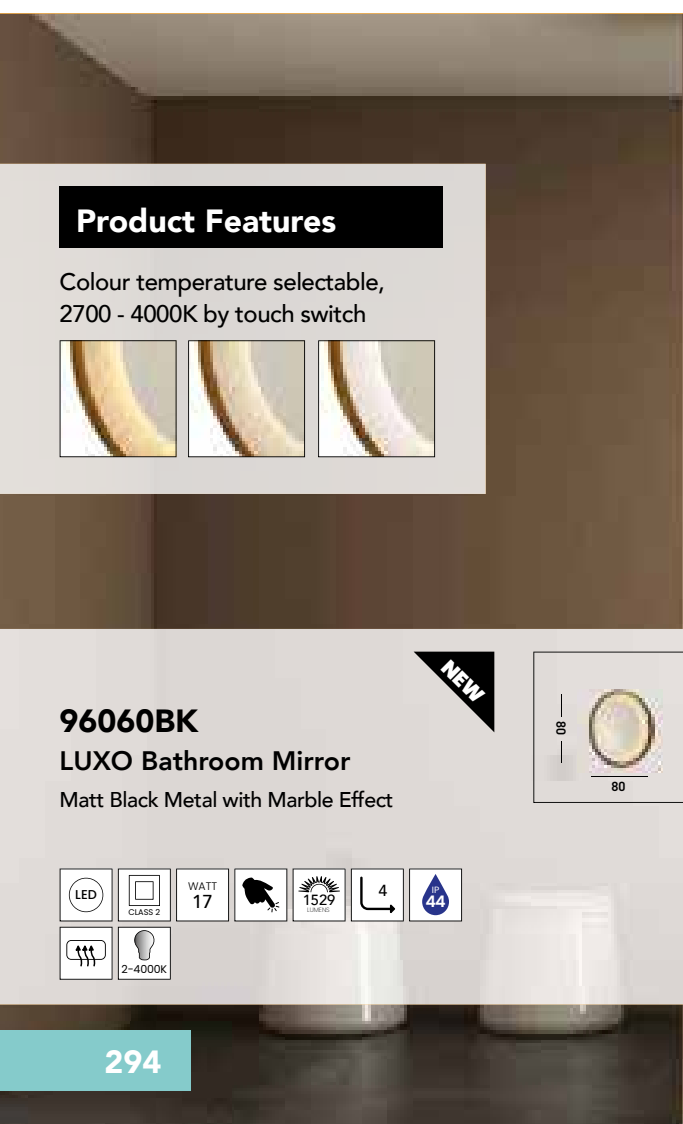

Product Features

Colour temperature selectable,
2700 - 4000K by touch switch

NEW