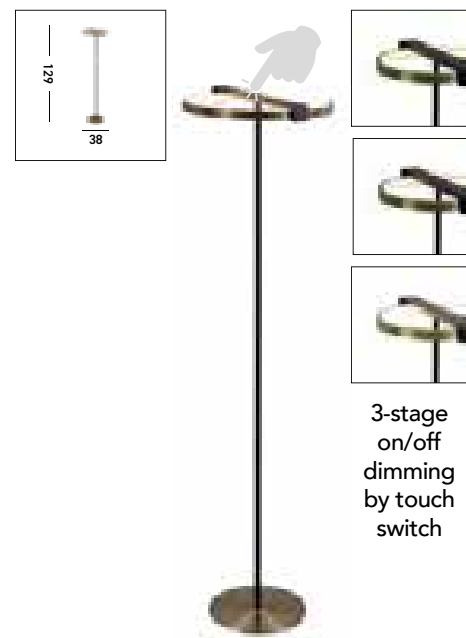

3-stage
on/off
dimming
by touch
switch

62332GO
EU62332GO
AERIAL Floor Lamp
Black & Gold Metal

NEW