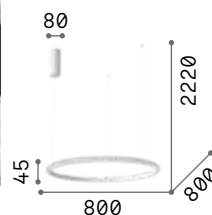

Miracle ^{new}

Matt powder coated metal ceiling cap, frame and ceiling supports. Steel supporting cables. PVC electrical wire. Diffuser with transparent acrylic elements decorated in relief with a crystal effect. Color: white.

LED LED source 3000 K, 30.000 h life.

IP20

1,800 Kg / 0,0723 m³
LED 45W / 6200 lm

€ 215

325835 White ^{new}