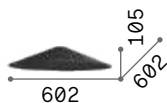

2,000 Kg / 0,0676 m³

€ 85

288437 White
288420 Black