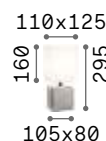

0,620 Kg / 0,0037 m³
E14 max 1x40W

€ 28

245348 White

3000 K
420 lm
101217 € 2,00