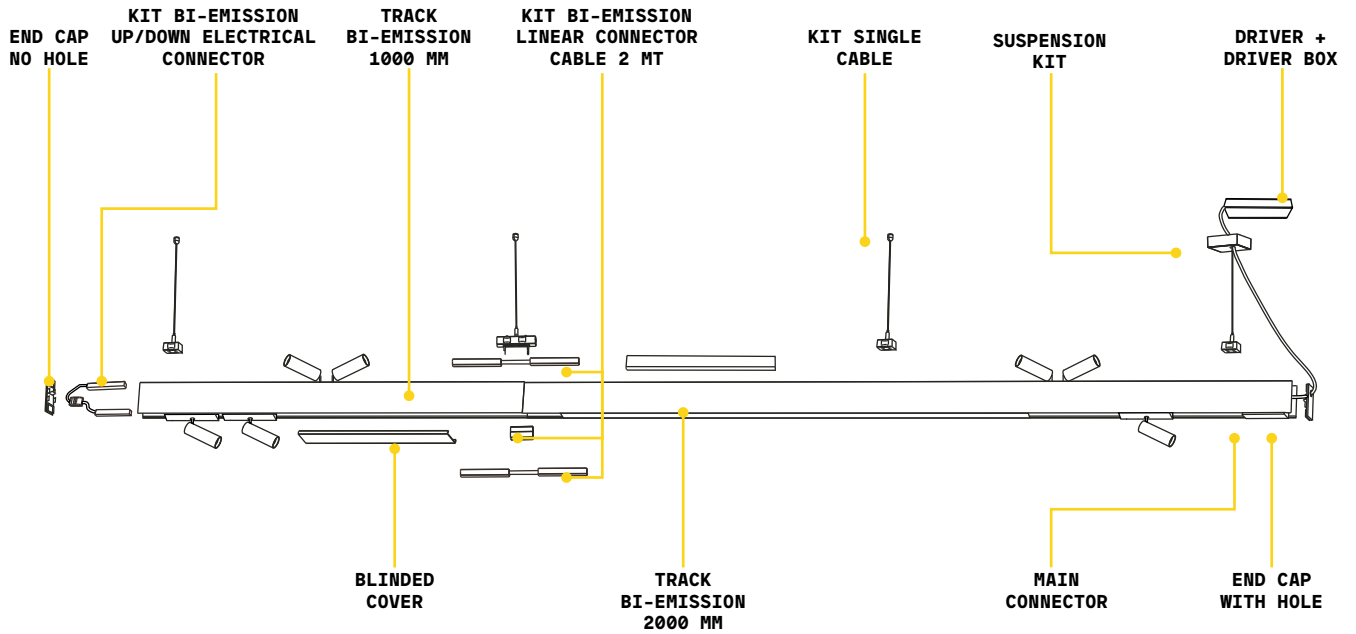

Ego - Assembly plans

Ego - Drivers

DRIVER MEANWELL ON/OFF Required

Power	Output	Class	Measure(LxHxW)	Driver box	Code	€
75 W	48 Vdc	⊕	171x37x62 mm	255x55x75 mm	223155	140
96 W	48 Vdc	⊕	220x37x68 mm	330x60x80 mm	223162	185
150 W	48 Vdc	⊕	228x37x68 mm	330x60x80 mm	223179	205
240 W	48 Vdc	⊕	244x39x68 mm	330x60x80 mm	224275	230

DRIVER BOX Optional

Material	Measure(LxHxW)	Color	Code	€
Metal	255x55x75 mm	White	302379	25
		Black	302362	25
	330x60x80 mm	White	302355	30
		Black	302348	30

MAGNETIC DRIVER Required - Cable length 2000 mm It replaces Driver + Main connector

Power	Output	Class	Measure(LxHxW)	Code	€
100 W	48 Vdc	□	297x20x16 mm	296302	90
150 W	48 Vdc	□	268x43x16 mm	325750	95
250 W	48 Vdc	□	268x43x16 mm	325767	110

* Codes **325750** and **325767** suggested use with HIGH and RECESSED versions.