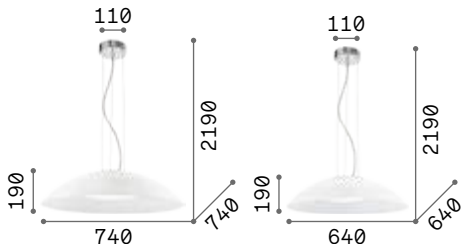

101330

€ 4,50

P. 298

Lena

Chrome metal frame. Double glass diffuser: frosted and coloured the external one, white the inner one. Suspension lamp provided with steel cables adjustable in length with automatic devices.