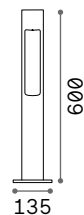

Acqua

Turned aluminum reflecting body with matt paint, available finishes: anthracite or coffee. Tempered glass diffuser.