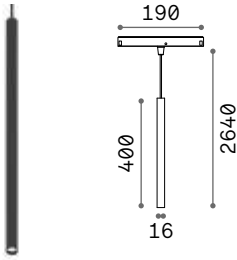

Ego Pendant

0,150 Kg/0,0020 m³

LED COBCITIZEN UGR<19

Power	Beam	Control	Lumen	CCT	Finish	Code	€
5,5W	66°	On-Off	530 lm	3000 K	Black	332451	90 new
		1-10V	530 lm	3000 K	Black	344782	110 new
		DALI	530 lm	3000 K	Black	344799	140 new