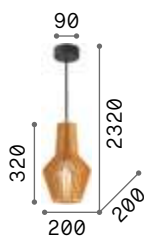

Citrus

Body with painted multilevel wood elements. Power cable coated with black fabric.

0,660 Kg / 0,0173 m³

E27 max 1x60W

€ 160

159843 Wood

119571 € 3,50