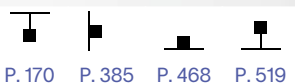

P. 170 P. 385 P. 468 P. 519

Topico new

Matt varnished metal frame.
 Double glass diffuser: acid-etched
 white inside, clear with smoked
 shade on the upper part outside.
 Color: black.

LED LED source 3000 K, 30.000 h life.