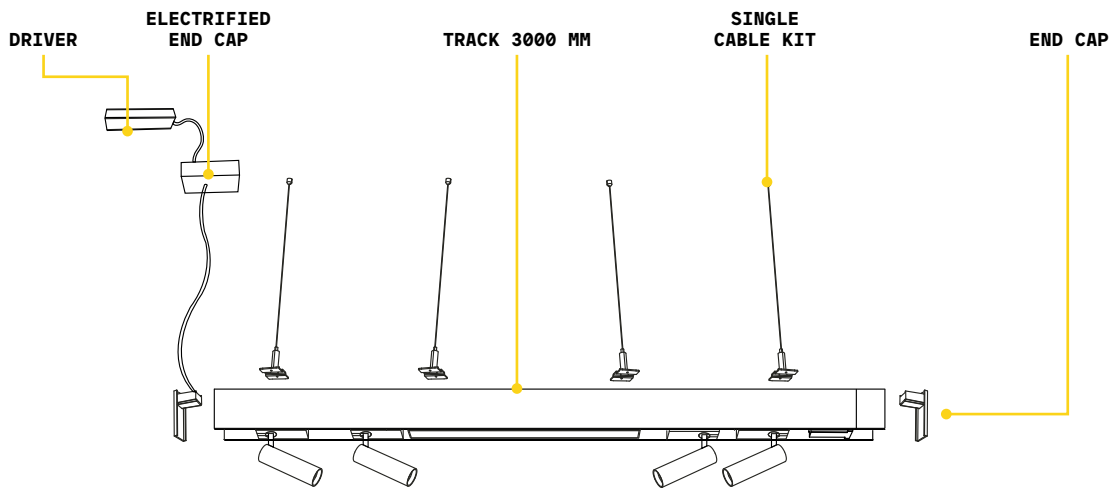

Arca - Suspension

TRACK Maximum length per power source: 25 meters

Length	Weight	Volume	Finish	Code	€
1000 mm	1,34 Kg	0,0273 m³	Black	222745	120
3000 mm	4,02 Kg	0,0496 m³	Black	222752	325

	Required	Cables Length	Measure (L x H x W)	Code	€
LINEAR CONNECTOR	Yes - 1 Kit x connection		100 x 18 x 38 mm	254944	25
ELECTRIFIED END CAP	Yes - 1 Kit x power source max 210 W	380 mm	86 x 80 x 42 mm	223124	24
END CAP	Yes		20 x 85 x 42 mm	223148	18
SINGLE CABLE KIT	Yes - 1 Kit x 1000 mm	2000 mm	ø 15 x 2000 mm	276366	14