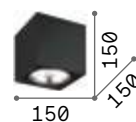

1,420 Kg / 0,0068 m³
GU10 max 1x 50W

€ 97

140933 White
243931 Black

3000 K
750 lm

189031 € 15,00