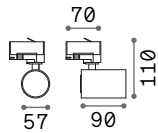

Byte

0,200 Kg/0,0013 m³

GU10 Bulbs LED GU10 7W 3000 K included. Code 123943

Power	Track	Finish		Code	€
max 28W	3-Phase	White		274508	36
		Black		274515	36
	1-Phase	Black		337524	36 <i>new</i>

SINGLE CONNECTION

Required	Driver	Finish		Code	€
No	On/Off	White		170145	23
		Black		170152	23

Link 3-Phase - Page 708

Link 1-Phase - Page 714