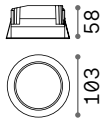

Basic Wide

LED SMD SAMSUNG Driver PHILIPS ON/OFF included

Power	Beam	Lumen	CCT	Finish	Code	€
10 W	85°	1100 lm	3000 K	White	193519	65

① 90 mm
0,370 Kg/0,0017 m³