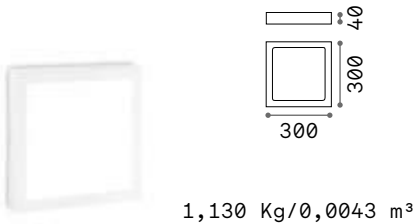

LED SMD Driver ON/OFF included

Power	Beam	Lumen	CCT	Finish	Code	€
22 W	110°	2250 lm	2700 K	White	342610	50 new
		2400 lm	3000 K	White	138657	50
		2550 lm	4000 K	White	321707	50