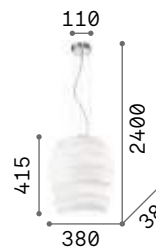

LED LED source 3000 K, 30.000 h life.

IP20

4,810 Kg / 0,1235 m³
LED 28W / 2450 lm

€ 250

333045 Smoky Grey **new**

Karma

Chrome metal frame. White coated and acid-etched blown glass diffuser. Steel wires adjustable in length with automatic blocking mechanisms.