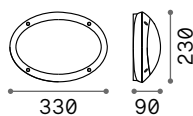

0,800 Kg / 0,0109 m³
E27 max 1x23W

€ 25

096711 White
096704 Black

151991 € 2,00

0,800 Kg / 0,0109 m³
E27 max 1x23W

€ 25

096735 White
096728 Black

151991 € 2,00