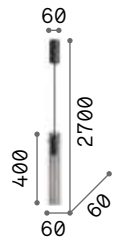

Flam new

Powder coated metal ceiling cap and frame. Borosilicate glass diffuser. Black PVC cable. Frame color: black. Diffuser colors: clear, smoked shaded clear or smoked.

LED LED source 3000 K, 30.000 h life.

321042

321059

345512

IP20

0,820 Kg / 0,0054 m³
LED 10W / 900 lm

€ 115

- 321059 White new
- 321042 Smo. Grey new
- 345512 Shaded new