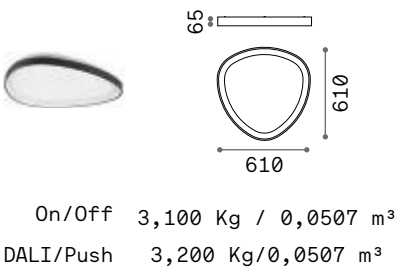

LED SMD Driver included

Measure	Power	Driver	Lumen	CCT	Finish	Code	€
610 x 610	30 W	On-Off	3300 lm	2700 K	White	341460	300 new
					Black	341477	300 new
					Brass	341484	300 new
			3600 lm	3000 K	White	328041	300
					Black	328058	300
					Brass	328065	300
	28 W	DALI/Push	3100 lm	3000 K	White	328942	380
					Black	328959	380
					Brass	328966	380