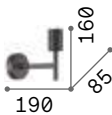

IP20

0,370 Kg / 0,0032 m³
E27 max 1x 42W

€ 63

259765 White
259796 Nickel
259772 Black
259802 Brass