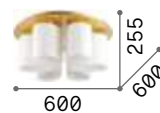

■ □ IP20

12,000 Kg / 0,1711 m³
E27 max 6 x 52W

€ 440

247779 ■ Gold

💡 3000 K
900 lm

123899 € 3,50