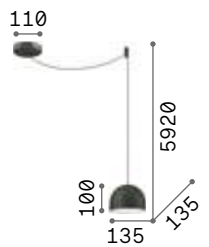

101279 € 2,00

1,490 Kg / 0,0111 m³
GU10 max 1x 15W

€ 138

110462 Concrete

3000 K
410 lm

108292 € 3,00

Tall

Matt white or black varnished metal diffuser and details. Over 5 meters length PVC cable supplied with 6 fastening hooks.