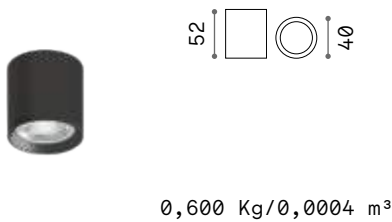

Nitro Round new

White or black matt varnished aluminum body. Internally finished with plastic mask. Integrated LED source with lens.

Source	LED DOB / COB	Insulation class	I - II
Power	4W / 25W	IP	20
Driver included	On/Off	Material	Aluminum
Drivers available	No		
CCT	2700 K / 3000 K		
CRI	≥90		
LED life	50.000 h		

LED DOB

Power	Beam	Lumen	CCT	Finish	Code	€
4 W	40°	290 lm	2700K	White	342788	45 new
				Black	342795	45 new
	320 lm	3000K	White	299419	45	
			Black	299402	45	

0,600 Kg/0,0004 m³