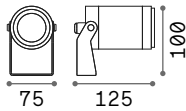

0,950 Kg/0,0014 m³

LED COB BRIDGELUX Driver not included

Power	Beam	Lumen	CCT	Finish	Code	€
10 W	30°	930 lm	3000 K	Dark Gray	248387	250
		1000 lm	4000 K	Dark Gray	245072	250

OPTIONAL Not included

	Power	Finish	Code	€
Visor	5,5W	Dark Gray	245096	34
	10W	Dark Gray	245102	34
Peg		Dark Gray	245089	17

ON/OFF DRIVER Not included/Required

Power	Output	Measure	Code	€
20 W	24 Vdc	118 x 26 x 35 mm	226187	75
40 W	24 Vdc	148 x 30 x 40 mm	226194	80
100 W	24 Vdc	220 x 39 x 68 mm	226200	190
185 W	24 Vdc	220 x 39 x 68 mm	226217	210