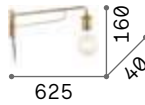

 3000 K
 510 lm

 3000 K
 510 lm

305486 € 6,00

305486 € 6,00

   
 P. 106 P. 324 P. 473 P. 498

Triumph

Plated metal base, arm and bulb holder cover. Color: old brass.

Lamp with integrated switch.