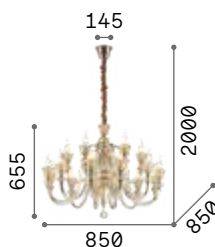

Metal frame and details with gold finish. Blown clear glass arms. Amber crystal decorative elements. Velvet chain cover.

IP20

20,700 Kg / 0,4508 m³
E14 max 18 x 40W

€ 1400

140629 Gold

IP20

14,930 Kg / 0,3414 m³
E14 max 12 x 40W