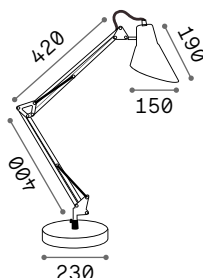

193991 265278 061191

2,450 Kg / 0,0111 m³
E27 max 1x 42W

€ 95

193991 White
265278 Black
061191 Black Copper

3000 K
340 lm

101286 € 2,00