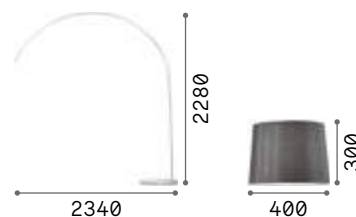

IP20

12,000 Kg / 0,0856 m³
E27 max 1x60W

0,430 Kg / 0,0709 m³

€ 600

€ 75

286686 ■ White
286662 ■ Chrome
286679 ■ Black

046723 ■ White
041742 ■ Chrome
046471 ■ Black

3000 K
1050 lm
101347 € 6,00