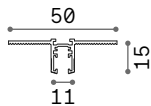

Deva - Recessed

PROFILE RECESSED No mounting kit required, direct ceiling installation
Maximum length per power source: 10 meters

Length	Weight	Volume	Finish	Code	€
1000 mm	0,370 Kg	0,0017 m³	Black	332529	20 new
2000 mm	0,670 Kg	0,0034 m³	Black	332536	40 new