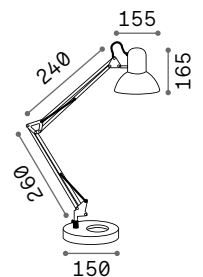

108117

108094

IP20

1,510 Kg / 0,0065 m³
E27 max 1x 42W

€ 45

108117 ■ White
108094 ■ Black

3000 K
340 lm

101286 € 2,00