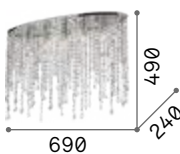

Rain

Chrome metal frame. Pendants composed of multi-shaped cut crystal beads and final drops.

IP20

3,820 Kg / 0,0225 m³
E14 max 5 x 40W

€ 340

008455 Chrome

3000 K
470 lm
101224 € 2,00