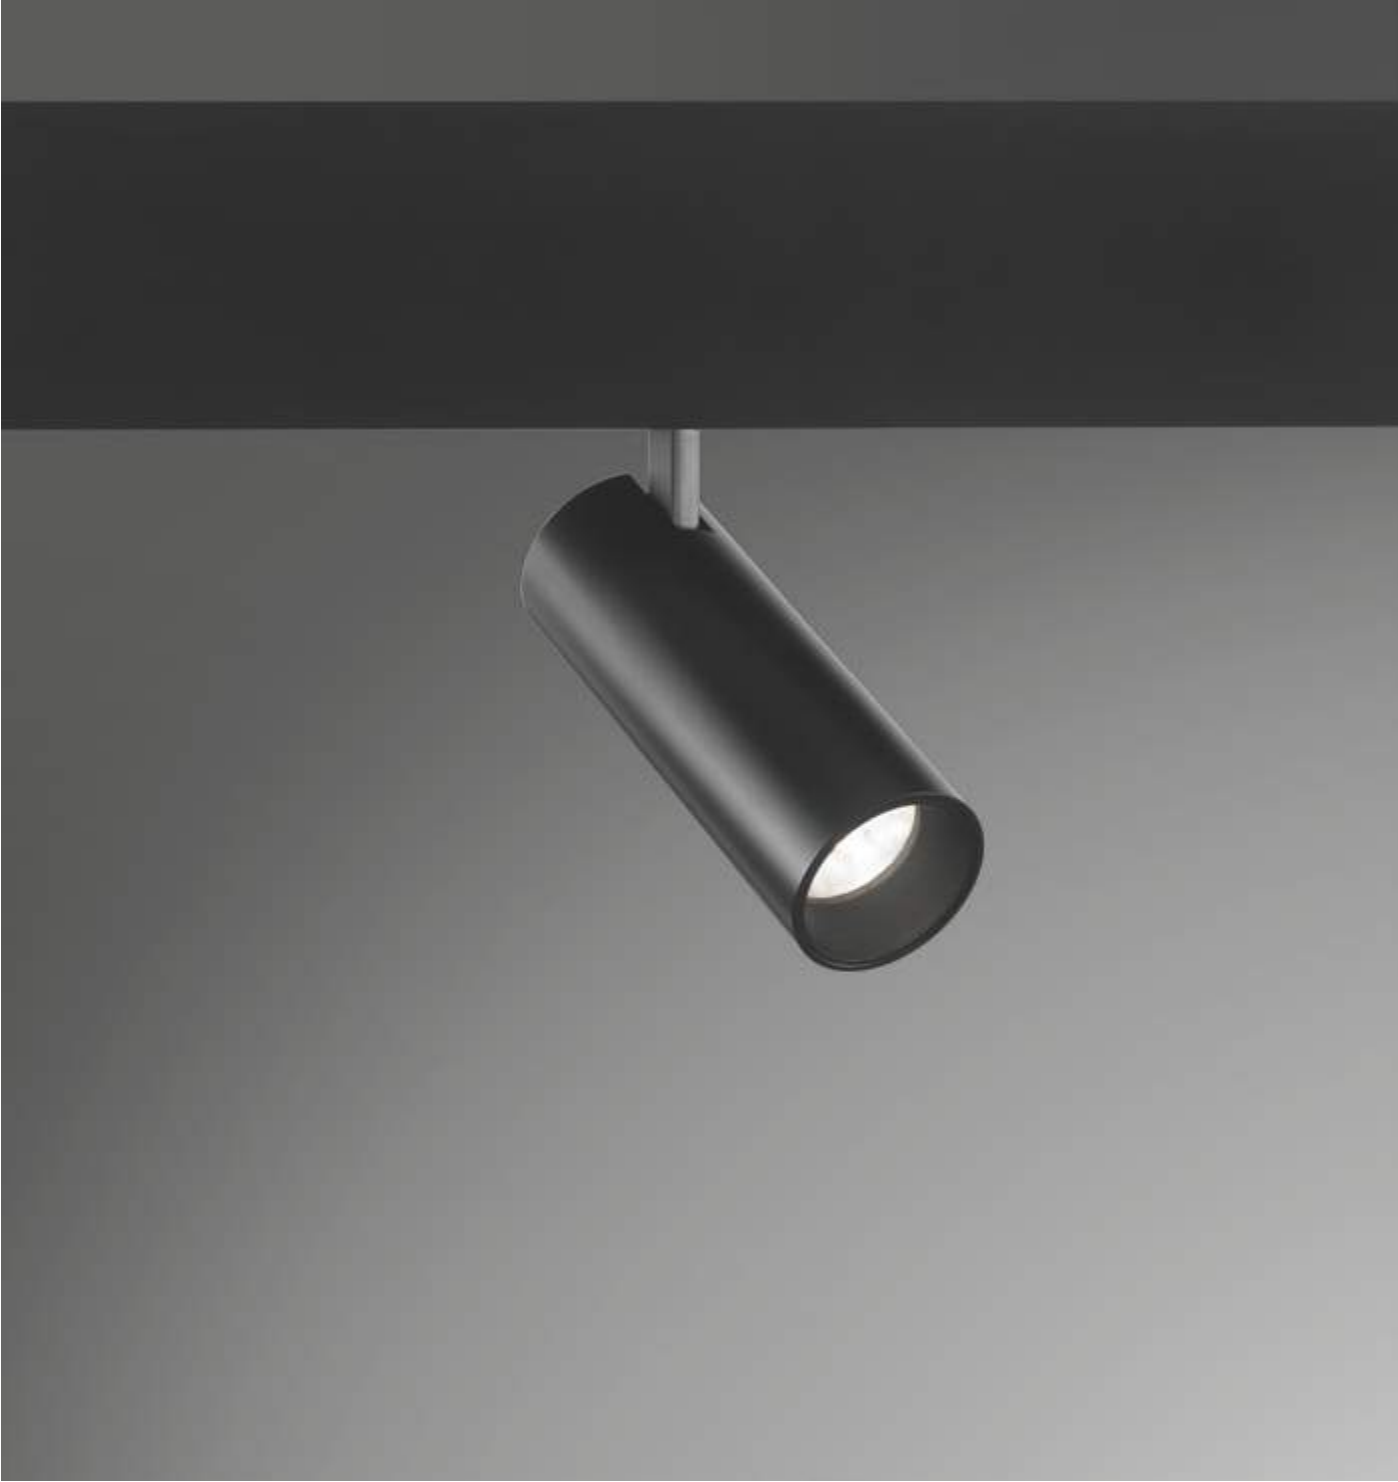

Arca Accent

LED SMD OSRAM UGR <13

Power	Beam	Lumen	CCT	Finish		Code	€
15W	35°	1600 lm	3000 K	Black	■	222929	170
		1650 lm	4000 K	Black	■	223001	170

0,440 Kg/0,0026 m³

LED SMD OSRAM UGR <13

Power	Beam	Lumen	CCT	Finish		Code	€
29W	35°	3200 lm	3000 K	Black	■	222936	300
		3350 lm	4000 K	Black	■	223018	300

0,700 Kg/0,0087 m³

Light beam: ACCENT

m	lx	øm
1	2707	0,56
2	676	1,13
3	300	2,26
4	169	2,83
5	108	3,39

m	lx	øm
1	4826	0,60
2	1207	1,21
3	536	1,81
4	301	2,42
5	193	3,02

CRI≥90 15W 35° 1600lm 3000K

CRI≥90 29W 35° 3200lm 3000K