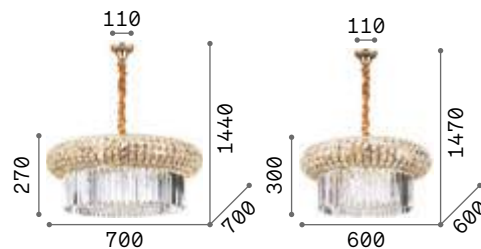

Nabucco

Metal frame with gold finish. Clear cut crystals decorative elements: square shaped in the upper part, diamond shaped in the lower part. Velvet chain cover.

IP20

18,730 Kg / 0,2127 m³
E14 max 16 x 40W