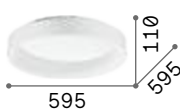

4,000 Kg / 0,0553 m³
LED 43W / 4400 lm

€ 245

293790 White
307213 Black