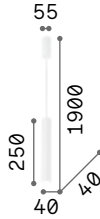

IP20

0,680 Kg / 0,0048 m³
LED 11W / 1050 lm

€ 150

211459 White
211466 Black