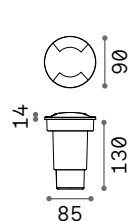

0,260 Kg / 0,0020 m³
GU10 max 1x 6W

€ 85

120287 ■ Black

4000 K
430 lm

253497 € 3,00