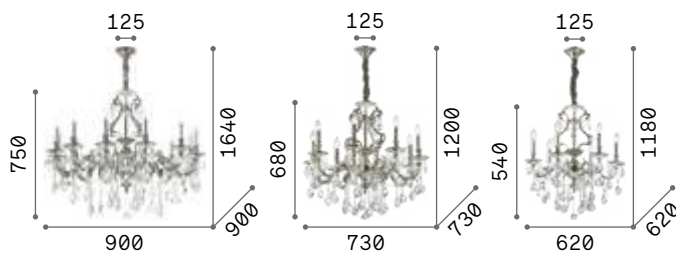

Gioconda

Casted metal body with gold or antique silver finish. Octagonal and round cut crystal pendants. Velvet chain cover.

164953

164960

P. 443

IP20

18,100 Kg / 0,1360 m³
E14 max 12 x 40W

€ 1400