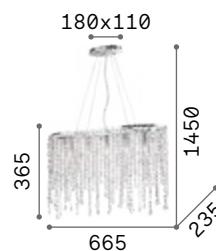

IP20

3,320 Kg / 0,0351 m³
E14 max 5 x 40W

€ 350

008363 Chrome

3000 K
470 lm

101224 € 2,00

Martinez

Chromed or golden metal frame.
Decorative elements with fob-chains composed of octagons and transparent cut-crystals bars.