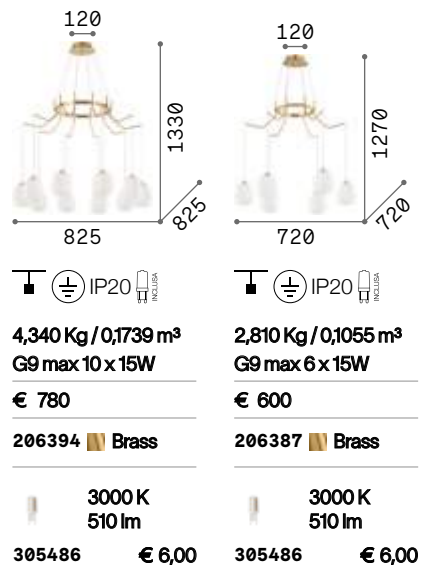

Craft

Matt black varnished metal ceiling cap. Natural wood body. Satin opal color polycarbonate diffuser. Clear PVC cable.

LED LED source 3000 K, 20.000 h life.

IP20

3,400 Kg / 0,0238 m³
LED 32W / 2700 lm

€ 360

284460 ■ Wood

P. 374

P. 510

Karousel

Metal frame with satin brass finish.
White overlay acid-etched blown glass diffuser.

LED Bulbs LED G9 3W 3000 K included.
Cod. **209043**

Rhapsody