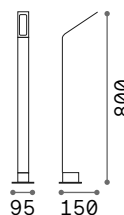

1,100 Kg / 0,0127 m³
LED 6,5W / 670/730 lm

0,950 Kg / 0,0096 m³
LED 6,5W / 670/730 lm

€ 100

€ 80

- 254319 ■ Anthracit. 3000K
- 268422 ■ Anthracit. 4000K
- 326733 ■ Black 3000K
- 326757 ■ Black 4000K
- 326726 ■ Coffee 3000K
- 326740 ■ Coffee 4000K

- 254388 ■ Anthracit. 3000K
- 268439 ■ Anthracit. 4000K
- 326696 ■ Black 3000K
- 326719 ■ Black 4000K
- 326689 ■ Coffee 3000K
- 326702 ■ Coffee 4000K