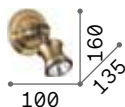

IP20

0,230 Kg / 0,0025 m³
GU10 max 1x28W

€ 75

159997 Ant. Brass

3000 K
540 lm

123943 € 3,50