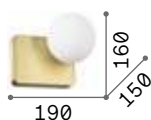

Penta

Metal frame. White acid-etched blown glass diffusers with screw fastening. Finishes: brushed gold.

LED Bulbs LED G9 3W 3000 K included.
Cod. **209043**

0,600 Kg / 0,0060 m³

G9 max 1x 4W

€ 60

314334 **Gold**

3000 K
510 lm

305486 € 6,00 **P. 340**