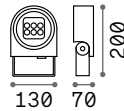

1,190 Kg/0,0042 m³
Cable lenght 2000 mm

LED SMD OSRAM Driver ON/OFF included

Power	Beam	Lumen	CCT	Finish	Code	€
15 W	30°	1200 lm	3000 K	Anthracite	261294	220