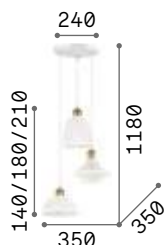

Lugano

Matt varnished metal ceiling cup. Power cable coated with fabric with antique brass metal bulb socket cover. Ceramic diffuser.

2,950 Kg / 0,0618 m³

E27 max 3x60W

€ 385

206875 White

123899 € 3,50