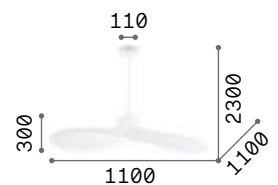

IP20

2,560 Kg / 0,2012 m³
E27 max 1x60W

€ 385

174396 White
219875 Ivory
174402 Black

3000 K
950 lm

101354 € 6,00