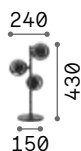

IP20

2,000 Kg / 0,0227 m³

G9 max 3 x 15W

€ 200

292472 ■ White
292465 ■ Smok.Gra.
322759 ■ Amber

305486 3000 K
510 lm

€ 6,00