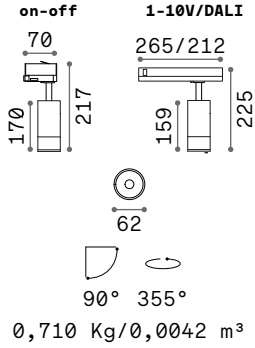

Eos 15W

3-PHASE LED COB BRIDGELUX Driver included

Power	Beam	Driver	Lumen	CCT	Finish	Code	€	
15W	20-55°	On-Off	1400 lm	2700 K	White	340807	73 <i>new</i>	
					Black	340791	73 <i>new</i>	
			1450 lm	3000 K	White	286594	73	
					Black	276182	73	
			1650 lm	4000 K	White	322094	73	
					Black	322087	73	
		1-10V	1450 lm	3000 K	White	302959	116	
					Black	302942	116	
			DALI	1450 lm	3000 K	White	302997	135
						Black	302980	135

1-PHASE LED COB BRIDGELUX Driver included

Power	Beam	Driver	Lumen	CCT	Finish	Code	€
15W	20-55°	On-Off	1450 lm	3000 K	Black	337579	65 <i>new</i>

SINGLE CONNECTION

Required	Driver	Finish	Code	€
No	On/Off	White	170145	23
No		Black	170152	23

Light beam: from SPOT to WIDE

CRI≥90 15W 20-55° 1450lm 3000K