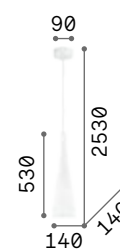

Milk

White enameled elliptical metal frame. White blown and acid-etched glass diffuser. Power cables adjustable in length.

⏏ ⏏ IP20

4,220 Kg / 0,1024 m³
E27 max 3 x 42W

€ 265

030326 White

💡 3000 K
900 lm

123899 € 3,50