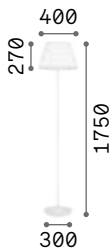

10,010 Kg / 0,1145 m³
E27 max 2x 60W

€ 260

111452 ■ White

3000 K
900 lm

123899

€ 3,50

P. 190