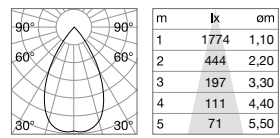

SINGLE CONNECTION

Required	Driver	Finish	Code	€
No	On/Off	White	170145	23
No		Black	170152	23

Light beam: from SPOT to WIDE