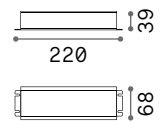

Driver
Not included
Required

€ 190 / 210

226200 100W
226217 185W