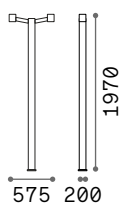

IP44

7,250 Kg / 0,0384 m³
E27 max 2x 42W

€ 285

- 249506 White
- 249513 Grey
- 249490 Anthracit.
- 249520 Black
- 328836 Coffee

4000 K
580 lm
151960 € 2,00