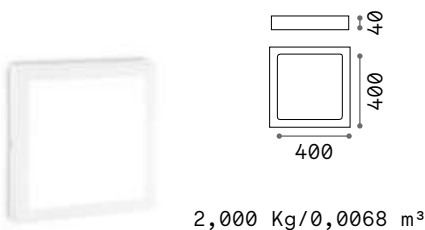

LED SMD Driver ON/OFF included

Power	Beam	Lumen	CCT	Finish	Code	€
36 W	110°	3400 lm	2700 K	White	342634	85 new
		3850 lm	3000 K	White	240374	85
		4200 lm	4000 K	White	321660	85