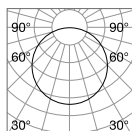

m	lx	øm
1	309	3,30
2	77	6,60
3	34	9,80
4	19	13,00
5	12	16,00