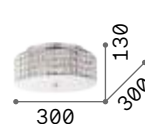

9,600 Kg / 0,1220 m³
G9 max 12 x 40W

6,800 Kg / 0,0905 m³
G9 max 9 x 40W

4,800 Kg / 0,0588 m³
G9 max 6 x 40W

2,500 Kg / 0,0390 m³
G9 max 4 x 40W

€ 715

€ 610

€ 400

€ 290

087870 Chrome

087863 Chrome

000657 Chrome

093093 Chrome

P. 438 P. 486

3000 K
510 lm

3000 K
510 lm

3000 K
510 lm

3000 K
510 lm

305486 € 6,00

305486 € 6,00

305486 € 6,00

305486 € 6,00