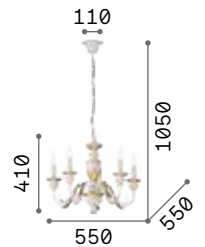

IP20

4,360 Kg / 0,0609 m³
E14 max 5 x 40W

€ 425

012865 White
020822 Gold

3000 K
430 lm

101248 € 2,00