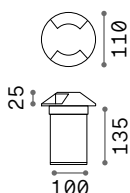

226200 100W
226217 185W

Rocket

Walkable recessed fitting. Brushed steel body. Tempered glass diffuser.

LED LED source 3000/4000 K, 30.000 h life.

0,560 Kg / 0,0034 m³
LED 3W / 260/280 lm

0,560 Kg / 0,0034 m³
LED 3W / 260/280 lm