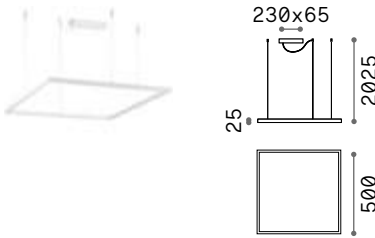

Oracle Slim Square

Suspended lamp consisting of a thin matt white or black painted aluminum frame and opal polycarbonate diffuser. Available in three different sizes. Integrated LEDs; available in 3000 K color temperatures and ON-OFF control; CRI ≥ 90; LED useful life 50.000 h; IP20 protection, insulation class II.

Source	LED SMD	LED life	50.000 h
Power	33W / 53W	Insulation class	II
Driver included	On/Off	IP	20
Drivers available	No	Material	Aluminum
Beam	115°		
CCT	3000 K		
CRI	≥90		

1,730 Kg/0,0422 m³

LED SMD Driver included - Cable length 2500 mm

Measure	Power	Driver	Lumen	CCT	Finish	Code	€
500x500	33 W	On-Off	3050 lm	3000 K	White	259154	205
					Black	259161	205