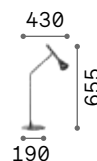

IP20

1,700 Kg / 0,0637 m³
LED 6,5W / 500 lm

€ 150

291093 Nickel
283333 Black
291109 Brass