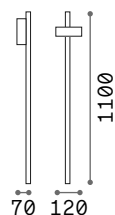

Hub

Powder coated aluminum base, pole and body. Orientable diffuser with clear tempered glass screen. Supplied with picket for installation on the ground. Available finish: anthracite.

LED LED source 3000 K, 30.000 h life.

IP54

0,850 Kg / 0,0057 m³
LED 4,5W / 390 lm

€ 132

251257 ■ Anthracit.