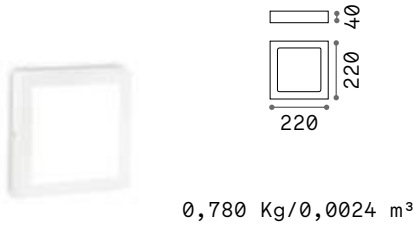

LED SMD Driver ON/OFF included

Power	Beam	Lumen	CCT	Finish	Code	€
17 W	110°	1750 lm	2700 K	White	342597	35 new
		1800 lm	3000 K	White	138640	35
		1900 lm	4000 K	White	321745	35