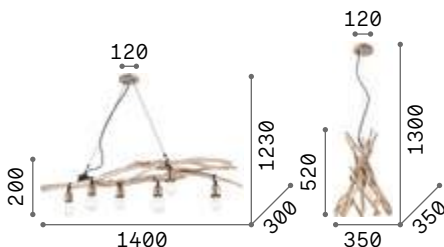

134826 ■ Rope

3000 K
910 lm

119571

€ 3,50

Driftwood

Metal ceiling cup. Suspended structure made of natural branches. Brushed metal bulb socket cover.

IP20

4,500 Kg / 0,1402 m³