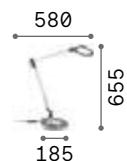

ON/OFF Lamp with integrated switch.

+ Lamp with dimmer.

Hand icon Lamp with touch dimmer.

1,830 Kg / 0,0069 m³
LED 12,5W / 1050 lm

€ 150

272078 ■ White
204895 ■ Aluminum
204888 ■ Black

Kelly

Metal technical lamp with white or matt black finish. Jointed and spring balanced arm. Adjustable diffuser.