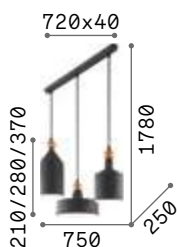

Triade

Powder coated metal ceiling rose and diffuser, white inside. Golden spherical decorative element.

IP20

2,630 Kg / 0,0797 m³
E27 max 3 x 42W

€ 250

194677 ■ Dark Grey

3000 K
900 lm

123899 € 3,50