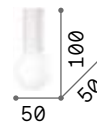

0,790 Kg / 0,0071 m³
E27 max 1x 42W

€ 30

232966 **White**
232980 **Black**
233031 **Brass**

3000 K
950 lm

101330 € 4,50