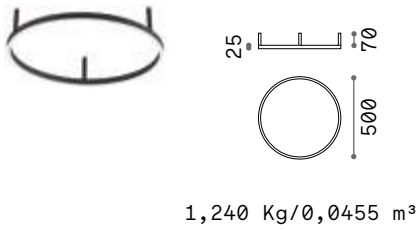

Oracle Slim new

Ceiling lamp consisting of a thin matt white or black painted aluminum frame and opal polycarbonate diffuser. Circular model available in three different sizes. Integrated LEDs; available in 3000 K color temperature; CRI ≥ 90; LED useful life 50.000 h; IP20 protection, insulation class II.

Source	LED SMD	CRI	≥90
Power	29W / 37W / 53W	LED life	50.000 h
Driver included	On/Off	Insulation class	II
Drivers available	No	IP	20
Beam	115°	Material	Aluminum
CCT	2700 K / 3000 K / 4000 K		

LED SMD Driver included

Measure	Power	Driver	Lumen	CCT	Finish	Code	€
ø 500	29 W	On-Off	2850 lm	2700 K	White	341897	195 new
					Black	341880	195 new
			3000 lm	3000 K	White	265971	195
					Black	265988	195
			3400 lm	4000 K	White	341910	195 new
					Black	341903	195 new