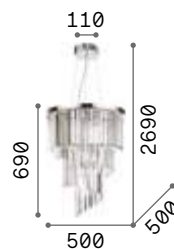

IP20

12,800 Kg / 0,1614 m³
E14 max 12 x 40W

€ 660

166247 Chrome
213521 Gold

101224 3000 K
470 lm

101224 € 2,00