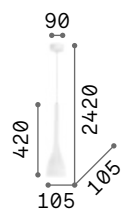

IP20

0,930 Kg / 0,0179 m³
E14 max 1x40W

€ 75

035697 ■ White
035710 ■ Black

3000 K
420 lm

101217 € 2,00