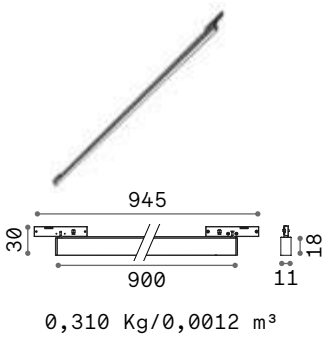

LED SMD

Power	Beam	Control	Lumen	CCT	Finish	Code	€
21 W	100°	On-Off	2700 lm	3000 K	Black	332802	50 new

Light beam: WIDE

m	lx	øm
1	257	1,90
2	64	3,70
3	29	5,60
4	16	7,50
5	10	9,40

CRI≥90 12W 100° 1350lm 3000K