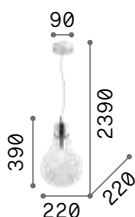

Luce Max

Chrome frame. Clear blown glass diffuser with decorative aluminum thread inside. Suspension lamps with steel cables adjustable in length with automatic devices.

2,460 Kg / 0,0732 m³

1,500 Kg / 0,0334 m³