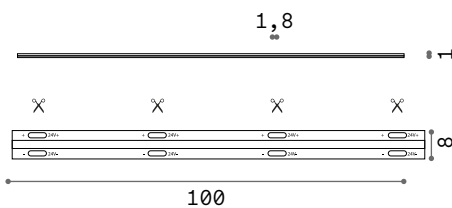

COB 180 LED/m - 50.000h

Power	IP	Lumen	CCT	Measure	Code	€
8 W/m	IP20	760 lm/m	2700 K	8x5000mm	325934	60 <i>new</i>
		790 lm/m	3000 K	8x5000mm	325958	60 <i>new</i>
		820 lm/m	4000 K	8x5000mm	325972	60 <i>new</i>
15 W/m	IP20	1350 lm/m	2700 K	8x5000mm	325941	60 <i>new</i>
		1470 lm/m	3000 K	8x5000mm	325965	60 <i>new</i>
		1620 lm/m	4000 K	8x5000mm	325989	60 <i>new</i>