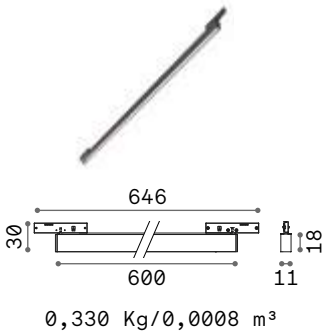

LED SMD

Power	Beam	Control	Lumen	CCT	Finish	Code	€
12 W	100°	On-Off	1350 lm	3000 K	Black	332833	35 new