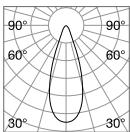

m	lx	øm
1	742	0,68
2	186	1,40
3	82	2,00
4	46	2,70
5	30	3,40