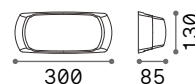

0,520 Kg / 0,0050 m³
E27 max 1x23W

€ 52

123745 White

4000 K
580 lm

151960 € 2,00

0,610 Kg / 0,0050 m³
E27 max 1x23W

€ 35

123776 White
123769 Grey
123783 Black

4000 K
580 lm

151960 € 2,00