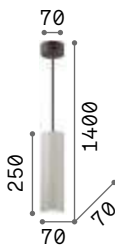

Oak

Metal ceiling cup with matt varnish finish. Concrete diffuser. Electrical cable coated with fabric.

IP20

1,220 Kg / 0,0055 m³
GU10 max 1x35W

€ 85

150635 Concrete

3000 K
410 lm

108292

€ 3,00

P. 310