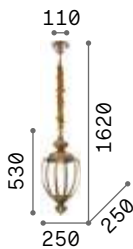

Norma

Metal frame with chrome or antique brass finish. Diffuser composed of clear glass sheets with polished edges. Velvet chain cover.