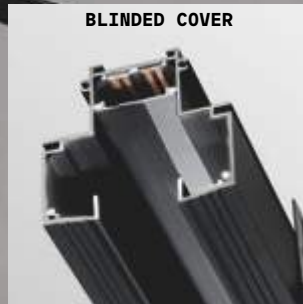

Arca - Drivers and cover

DRIVER MEANWELL ON/OFF Required

Power	Output	Class	Measure(LxHxW)	Driver box	Code	€
75 W	48 Vdc	⊕	171x37x62 mm	255x55x75 mm	223155	140
96 W	48 Vdc	⊕	220x37x68 mm	330x60x80 mm	223162	185
150 W	48 Vdc	⊕	228x37x68 mm	330x60x80 mm	223179	205
240 W	48 Vdc	⊕	244x39x68 mm	330x60x80 mm	224275	230

DRIVER BOX Optional

Material	Measure(LxHxW)	Color	Code	€
Metal	255x55x75 mm	White	302379	25
		Black	302362	25
	330x60x80 mm	White	302355	30
		Black	302348	30

BLINDED COVER Optional

Material	Length	Color	Code	€
PC	990 mm	Black	222912	8