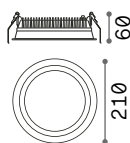

① 200 mm
0,650 Kg/0,0053 m³

LED SMD Driver ON/OFF included

Power	Beam	Lumen	CCT	Finish	Code	€
30W	77°	4000 lm	3000 K	White	248783	90
		4150 lm	4000 K	White	248790	90

Light beam: WIDE