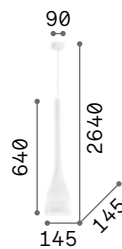

IP20

1,570 Kg / 0,0422 m³
E27 max 1x60W

€ 140

035666 ■ White
035680 ■ Black

3000 K
900 lm

123899 € 3,50