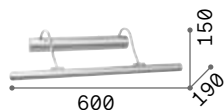

Mirror-10

Metal frame with antique brass, chrome or satin nickel finish. Adjustable diffuser.

LED Bulbs LED G9 3W 3000 K included. Cod. 209043

IP20

1,090 Kg / 0,0181 m³
G9 max 4 x 40W

€ 138

017303 Chrome
017297 Nickel
017310 Ant. Brass

3000 K
510 lm

305486 € 6,00