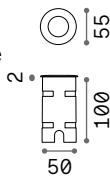

IP68

0,280 Kg / 0,0008 m³
LED 2W / 200 lm

€ 100

212623 ■ Steel
212647 ■ Steel