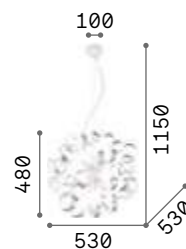

€ 6,00

Vortex

Matt white painted metal frame.
Hand shaped and hand painted
with gold or silver enamel
decorative metal elements.

101613

101606

IP20

2,500 Kg / 0,2344 m³
E14 max 6 x 40W

€ 250