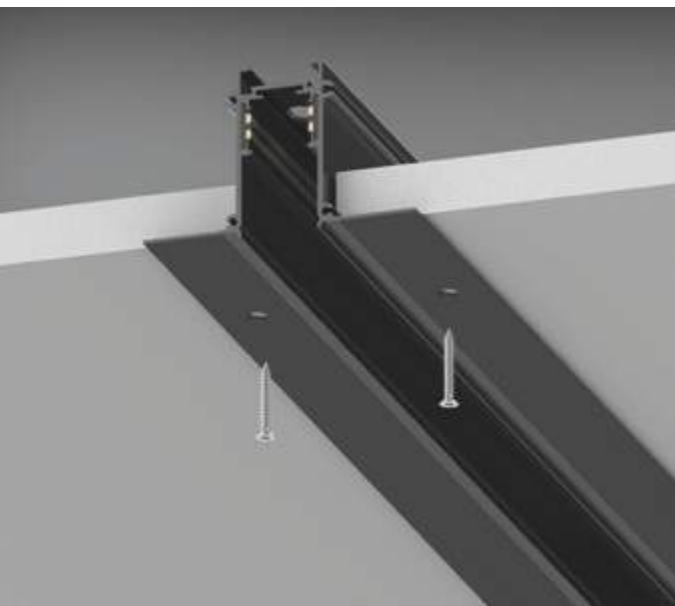

Ego - Assembly plans