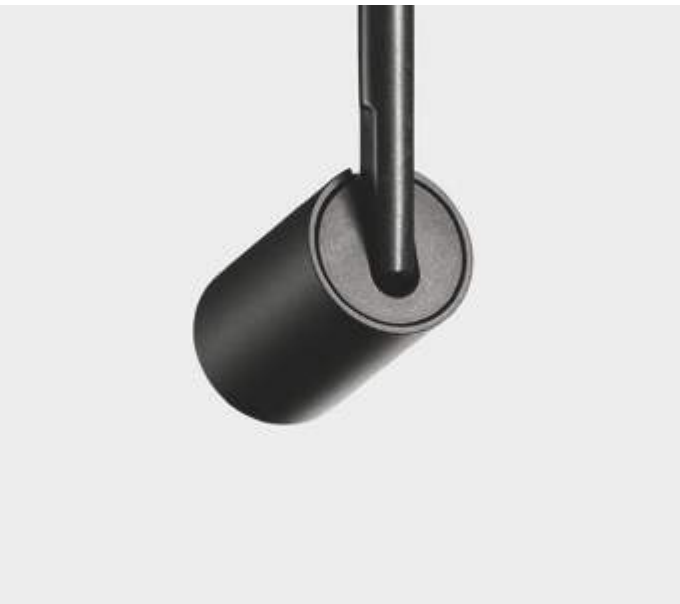

Ego Track Single

LED COB CITIZEN

Power	Beam	Control	Lumen	CCT	Finish	Code	€	
8 W	30°	On-Off	720 lm	2700 K	Black	340388	95 <i>new</i>	
			850 lm	3000 K	White	282985	95	
					Black	257631	95	
			900 lm	4000 K	Black	317984	95	
			1-10V	850 lm	3000 K	White	303697	110
					Black	303680	110	
		DALI	720 lm	2700 K	Black	340364	135 <i>new</i>	
			850 lm	3000 K	White	286426	135	
					Black	286419	135	

LED COB CITIZEN

Power	Beam	Control	Lumen	CCT	Finish	Code	€	
12 W	30°	On-Off	1000 lm	2700 K	Black	340425	95 <i>new</i>	
			1200 lm	3000 K	White	282992	95	
					Black	257655	95	
			1250 lm	4000 K	Black	321967	95	
			1-10V	1200 lm	3000 K	White	303710	110
					Black	303703	110	
		DALI	1000 lm	2700 K	Black	340401	140 <i>new</i>	
			1200 lm	3000 K	White	286440	140	
					Black	286433	140	

FILTER HONEYCOMB

LENS*

Model	Required	Beam	Finish	Code	€
TRACK8W/12W	No		Black	260860	5
TRACK8W/12W	No	18°	Clear	332086	5 <i>new</i>
		45°	Clear	332093	5 <i>new</i>

Light beam: ACCENT

m	lx	øm
1	2393	0,49
2	598	0,98
3	266	1,50
4	150	2,00
5	96	2,50

CRI≥90 8W 30° 8501m 3000K

m	lx	øm
1	2877	0,51
2	719	1,00
3	320	1,50
4	180	2,10
5	115	2,60

CRI≥90 12W 30° 12001m 3000K