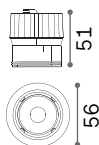

Dynamic - Source

0,180 Kg/0,0030 m³

LED COB CITIZEN Required - Driver TRIDONIC ON/OFF included

Power	Beam	Lumen	CCT	Finish	Code	€
9W	35°	930 lm	2700 K	Black	252971	45
		950 lm	3000 K	Black	252988	45
		1000 lm	4000 K	Black	252995	45

DIMMABLE DRIVER* Optional

	Power	Output	Measure (LxHxW)	Code	€
1-10V	12 W	200 mA	125 x 27 x 45 mm	253008	50
DALI/Push	9 W	200 mA	135 x 20 x 30 mm	253015	120