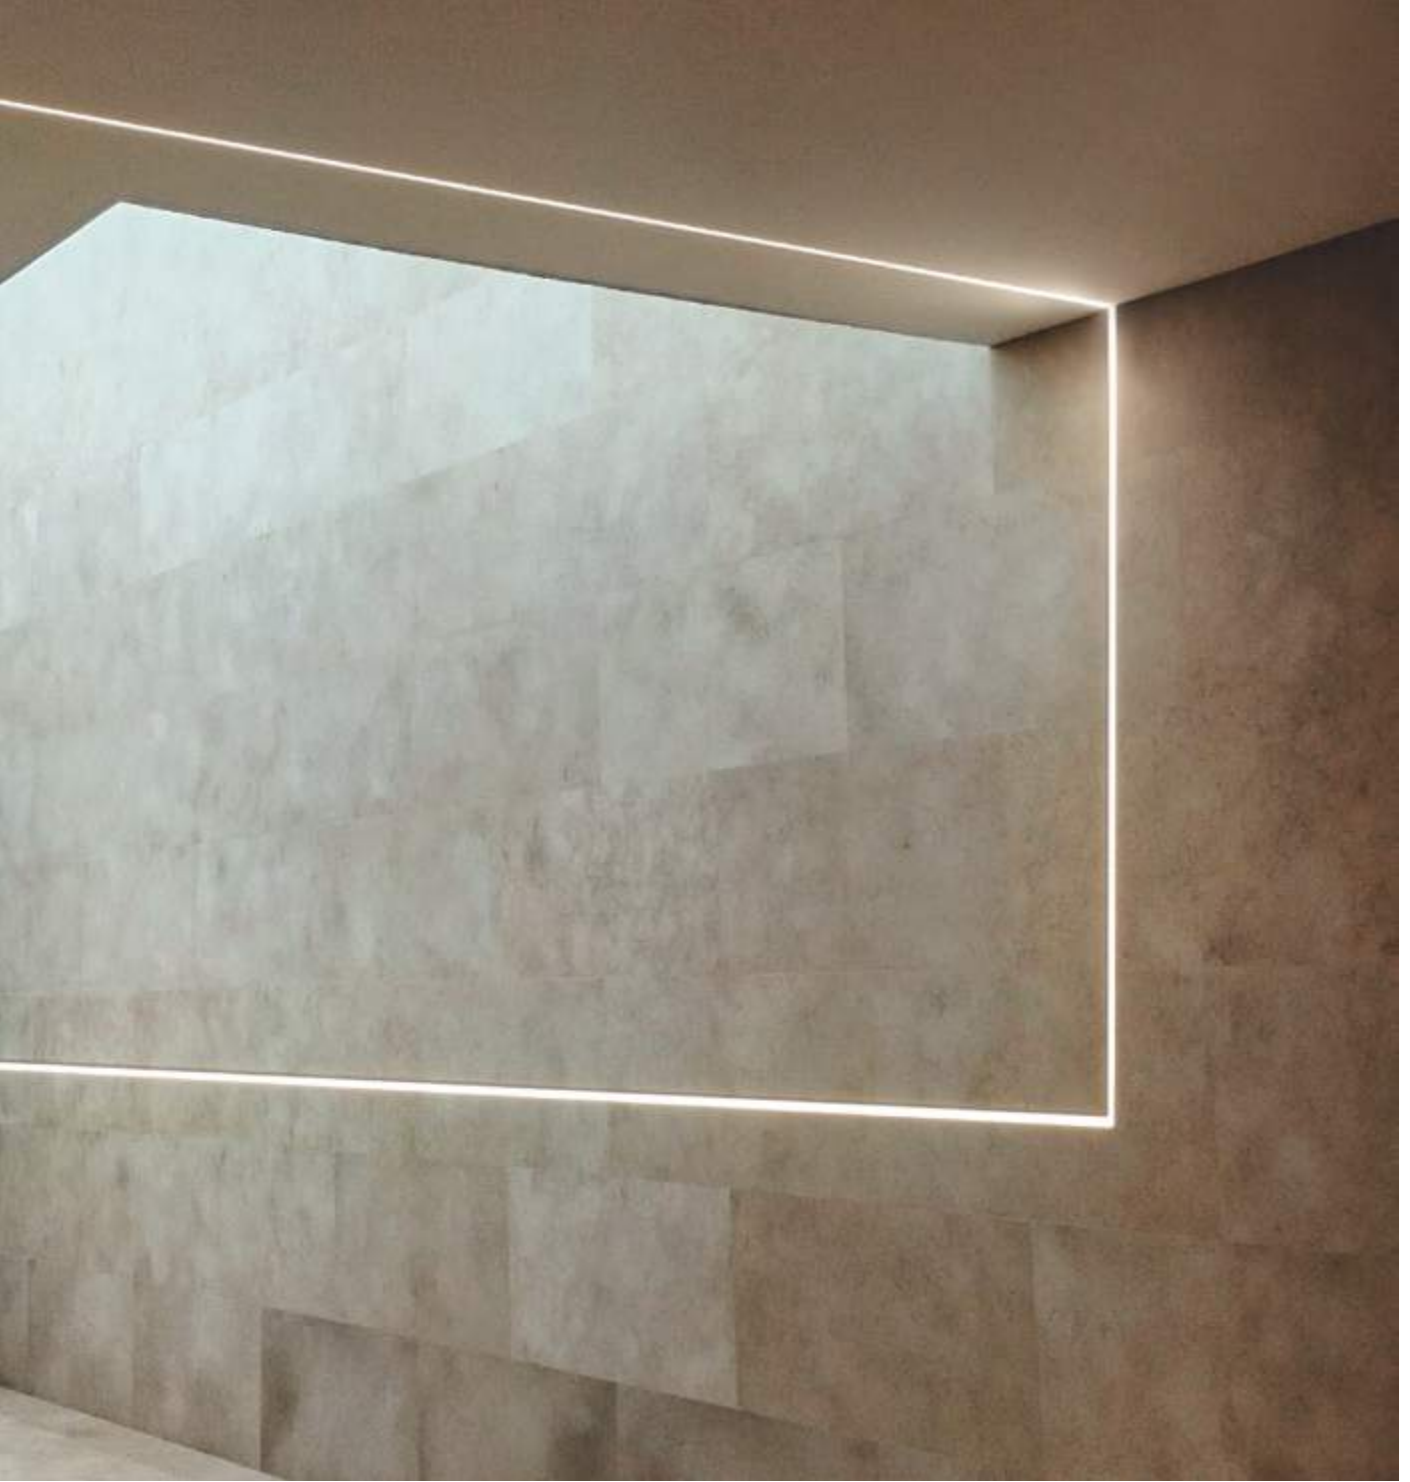

Mounting kit PROFILE 12 mm.