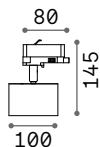

Spike new

0,370 Kg / 0,0027 m³

GX53 Bulbs LED GX53 9W 3000K CRI80 included. Code **123936**

Power	Track	Finish	Code	€
max 9W	3-Phase	White	344942	60 new
		Black	336626	60 new

SINGLE CONNECTION

Required	Driver	Finish	Code	€
No	On/Off	White	170145	23
		Black	170152	23

P. 308