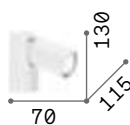

Rudy

White or black powder coated die-cast aluminium frame. Adjustable diffusers: they can be rotated and reclined.

LED Bulbs LED GU10 7W 3000 K included.
Cod. **123943**