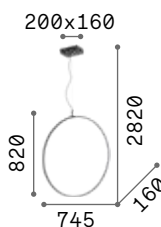

Circus

Powder coated metal ceiling rose and frame with black finish. Opal polycarbonate external diffuser. PVC electrical cable.

LED LED source 3000 K, 20.000 h life.

1,130 Kg / 0,0593 m³
LED 36W / 4250 lm

€ 290

291406 ■ Black