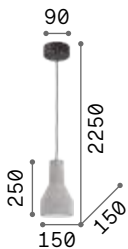

231228 ■ White
116457 ■ Chrome
231259 ■ Black

3000 K
540 lm

123943 € 3,50

Oil

Metal frame with matt black finish. Concrete diffuser. Model 110462 supplied with 12 meters length electrical cable coated with fabric; 6 mounting hooks and Italian plug which can replace the ceiling cup.