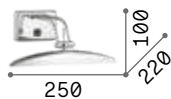

Mirror-20

Plated metal frame. Adjustable diffuser. Colors: antique brass or chrome.

Bulbs LED G9 3W 3000 K included.

Cod. 209043