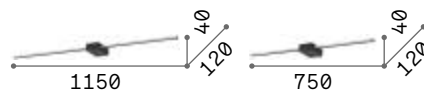

Powder coated aluminum base and frame. Shiny opal polycarbonate diffuser. Finishes: white, black

LED LED source 3000 K, 30.000 h life.

0,600 Kg / 0,0168 m³
LED 20,5W / 1350 lm

€ 145

327945 ■ White
311784 ■ Black