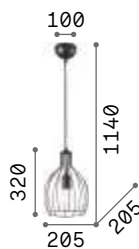

IP20

0,590 Kg / 0,0480 m³
E27 max 1x60W

€ 110

148151 ■ Black

2200 K
370 lm

151687 € 2,50