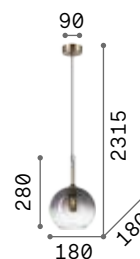

0,600 Kg / 0,0206 m³
G9 max 1x28W

€ 100

309811 ■ Fade Chr.

3000 K
510 lm
305486 € 6,00