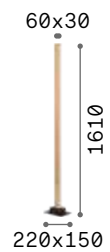

⏻ **□** IP20 **⏮**

3,500 Kg / 0,0586 m³
LED 26W / 2150 lm

€ 395

284484 **■ Wood**