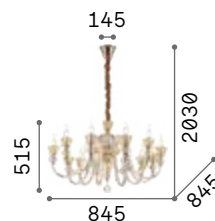

Metal frame and details with gold finish. Blown clear glass arms. Amber crystal decorative elements. Velvet chain cover.

IP20

20,700 Kg / 0,4508 m³
E14 max 18 x 40W

€ 1400

140629 Gold

IP20

14,930 Kg / 0,3414 m³
E14 max 12 x 40W