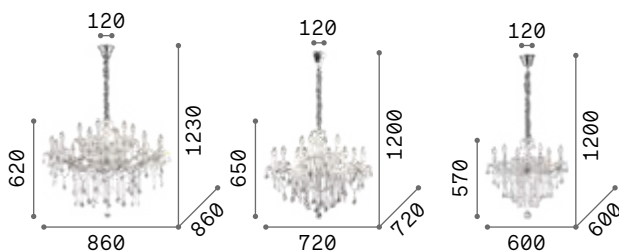

Florian

Metal frame with decorative glass elements. Pendants composed of cut crystal octagons and final drops. Available versions: clear glass with golden or silvery metal.

IP20

17,200 Kg / 0,3482 m³
E14 max 18 x 40W

€ 1000

075150 Chrome
075181 Gold

IP20

9,760 Kg / 0,2187 m³
E14 max 12 x 40W

€ 650

035604 Chrome
035611 Gold

IP20

6,380 Kg / 0,1368 m³
E14 max 6 x 40W

€ 510

035628 Chrome
035635 Gold

3000 K
470 lm

101224 € 2,00

3000 K
470 lm

101224 € 2,00

3000 K
470 lm

101224 € 2,00