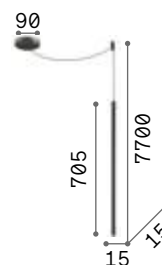

0,830 Kg / 0,0105 m³
LED 3,5W / 220 lm

€ 110

300818 White
300801 Black
300825 Brass