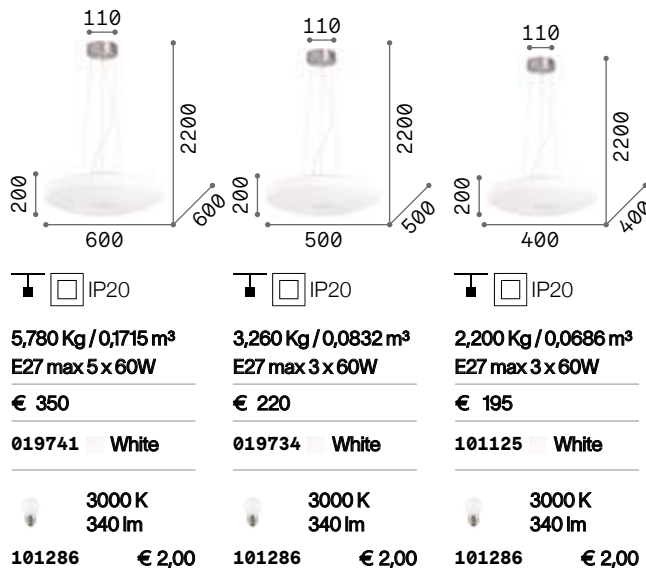

P. 277

P. 385

P. 469

Glory

Satin nickel ceiling rose. White acid-etched blown glass diffuser. Pendant lamps provided with steel cables adjustable in length with automatic blocking mechanisms.

Ulisse

Metal frame coated with matt white enamel. Blown acid-etched white glass diffuser. Suspension models provided with steel cables adjustable in length with automatic blocking mechanisms.