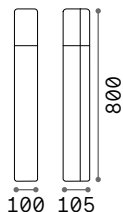

114347 ■ Anthracit.

 4000 K
530 lm

307879 € 6,00

Pulsar

Cast aluminum body with powder coating. Satin opal polycarbonate diffuser. Colors: anthracite or coffee.

1,900 Kg / 0,0120 m³
E27 max 1x 42W

€ 200

135908 ■ Anthracit.
246888 ■ Coffee