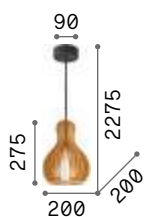

Citrus

Body with painted multilevel wood elements. Power cable coated with black fabric.

0,660 Kg / 0,0173 m³

E27 max 1x60W

€ 160

159843 Wood

119571 € 3,50

0,720 Kg / 0,0242 m³

E27 max 1x60W

€ 170

159850 Wood

119571 € 3,50

0,510 Kg / 0,0148 m³

E27 max 1x60W

€ 140

159867 Wood

119571 € 3,50

Lugano

Matt varnished metal ceiling cup. Power cable coated with fabric with antique brass metal bulb socket cover. Ceramic diffuser.

2,950 Kg / 0,0618 m³

E27 max 3x60W

€ 385

206875 White

123899 € 3,50

0,850 Kg / 0,0090 m³

E27 max 1x60W

€ 138

206806 White

123899 € 3,50

0,860 Kg / 0,0068 m³

E27 max 1x60W

€ 138

206820 White

123899 € 3,50