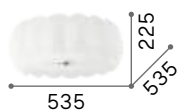

Ovalino

Enamelled metal frame. Diffuser composed of curved acid-etched glass sheets.

IP20

7,700 Kg / 0,1448 m³
E27 max 8 x 60W

€ 320

094014 White

3000 K
900 lm
123899 € 3,50