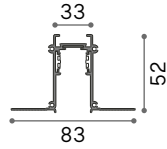

Ego - Recessed Easy

TRACK No mounting kit required, direct ceiling installation
Maximum length per power source: 25 meters

Length	Weight	Volume	Finish	Code	€
1000 mm	1,16 Kg	0,0058 m³	White	320489	65
			Black	320472	65
2000 mm	2,40 Kg	0,0122 m³	White	320502	130
			Black	320496	130

CONNECTOR HORIZONTAL Optional