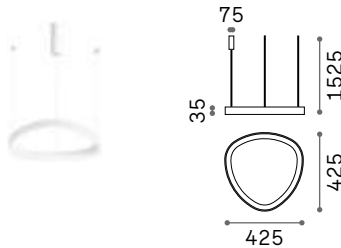

Gemini new

Powder coated or plated metal ceiling rose and body. Opal polycarbonate diffuser. Clear PVC cable. Available finishes: white, black or brushed brass. DALI/Push dimmable version available for the models with 810 mm and 610 mm diameter.

Source	LED SMD	LED life	50.000 h
Power	36W / 78W	Insulation class	I
Driver included	On/Off / DALI/Push	IP	20
Drivers available	No	Material	Aluminum
Beam	130°		
CCT	2700 K / 3000 K /		
CRI	≥90		

1,450 Kg / 0,0201 m³

LED SMD Driver included - Cable length 2000 mm

Measure	Power	Driver	Lumen	CCT	Finish	Code	€
425x425	36 W	On-Off	4000 lm	2700 K	White	341521	240 new
					Black	341538	240 new
					Brass	341545	240 new
			4150 lm	3000 K	White	247229	240
		Black			247236	240	
		Brass			247243	240