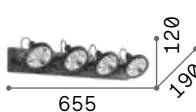

1,270 Kg / 0,0202 m³
GU10 max 4 x 50W

€ 304

200217 White
200255 Black

3000 K
750 lm

189031 € 15,00

0,890 Kg / 0,0074 m³
GU10 max 2 x 50W

€ 166

200200 White
200248 Black

3000 K
750 lm

189031 € 15,00

0,480 Kg / 0,0034 m³
GU10 max 1 x 50W

€ 86

200194 White
200231 Black

3000 K
750 lm

189031 € 15,00