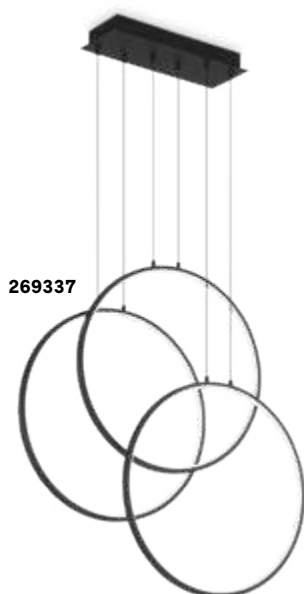

Frame

Matt white or black varnished metal base and frame. Opal colour plastic diffusers. Adjustable in length cables. Direct light emission.

LED LED source 3000 K, 30.000 h life.

IP20	IP20	IP20
3,500 Kg / 0,1050 m³ LED 82W / 6850 lm	4,270 Kg / 0,0689 m³ LED 80W / 8550 lm	4,300 Kg / 0,2100 m³ LED 93W / 10050 lm
€ 400	€ 580	€ 600
269351 ■ White 269337 ■ Black	253596 ■ White 269375 ■ Black	253589 ■ White 269382 ■ Black