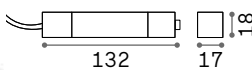

Cable length 2000 mm

MAIN CONNECTOR Required - 1 Kit x power source max 210 W

Weight	Volume	Control	Finish	Code	€
0,12 Kg	0,0007 m³	On-Off	White	282862	36
			Black	265896	36
		1-10V / DALI	White	286303	50
			Black	286297	50

END CAP NO HOLE

END CAP WITH HOLE

SUSPENSION KIT

KIT SINGLE CABLE