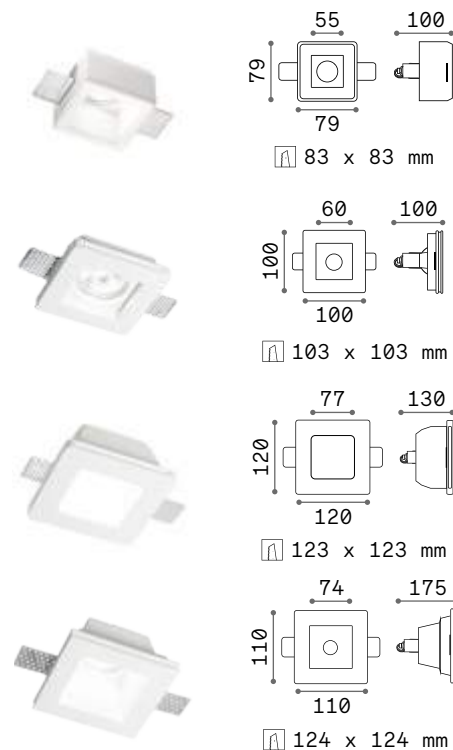

83 x 83 mm

103 x 103 mm

123 x 123 mm

124 x 124 mm

GU10 Not included - Recommended bulb 108292

Power	Weight	Volume	Finish	Code	€
max 35W	0,330 Kg	0,0016 m³	White	229997	10

Power	Weight	Volume	Finish	Code	€
max 35W	0,330 Kg	0,0019 m³	White	150291	10

Power	Weight	Volume	Finish	Code	€
max 35W	0,600 Kg	0,0037 m³	White	150116	12

Glass diffuser

Power	Weight	Volume	Finish	Code	€
max 50W	0,430 Kg	0,0023 m³	White	139029	12