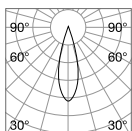

m	lx	øm
1	913	0,51
2	228	1,00
3	101	1,50
4	57	2,10
5	37	2,60