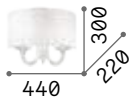

Swan

Chrome metal frame. Hand-shaped blown glass body. Cut crystal decorative elements. Pleated organza shade.