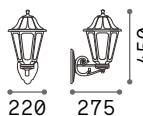

Dafne

High performance resin body:
resistant to corrosion, colours
stabilized during UV rays
treatment, thermal shock
resistance from -60° to +90°C.
Methacrylate non-yellowing
diffuser.