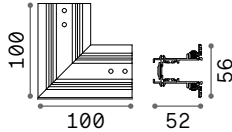

CONNECTOR HORIZONTAL Optional

Weight	Volume	Control	Finish	Code	€
0,32 Kg	0,0013 m ³	On-Off	White	282787	90
			Black	258232	90
		1-10V / DALI	White	286204	125
			Black	286167	125

LINEAR CONNECTOR Required - 1 Kit x linear connection