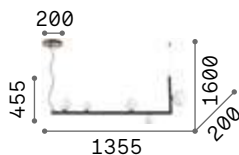

Birds

Varnished metal frame with satin brass decorative disc. White acid-etched blown glass diffusers. PVC electrical cable. Color: matt black with satin brass detail.

LED Bulbs LED G9 3W 3000 K included.
Cod. **209043**

IP20

2,750 Kg / 0,1353 m³
G9 max 5 x 15W

€ 283

273648 ■ Black

3000 K
510 lm

305486 € 6,00

P. 327 P. 421 P. 473 P. 497