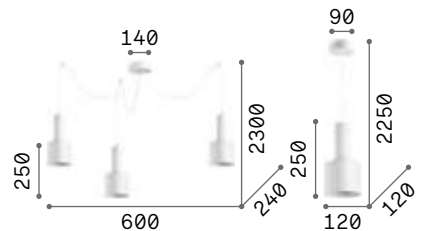

IP20

2,740 Kg / 0,0254 m³
E27 max 3 x 60W

€ 190

231587 White
231594 Black
231600 Brass

3000 K
900 lm

123899 € 3,50

IP20

0,780 Kg / 0,0064 m³
E27 max 1 x 60W

€ 75

231556 White
231563 Black
231570 Brass

3000 K
900 lm

123899 € 3,50

231556

231563

231570