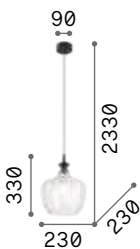

Lord

Powder coated metal ceiling rose
and frame with black finish. Black
PVC electrical cable. Blown glass
diffuser with decorations in relief.
Glass available in amber, clear or
smoky color.

IP20

1,430 Kg / 0,0389 m³
E27 max 1x 60W

€ 105

263632 Clear
263649 Smoky Grey
263656 Amber

3000 K
910 lm

119571

€ 3,50