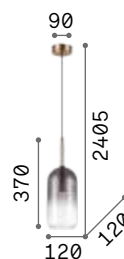

0,600 Kg / 0,0168 m³
G9 max 1x28W

€ 100

309804 ■ Fade Chr.

3000 K
510 lm
305486 € 6,00