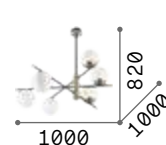

■ □ IP20

3,670 Kg / 0,1017 m³
E14 max 6x28W

€ 415

289496 ■ Black

💡 3000 K
420 lm

101217 € 2,00