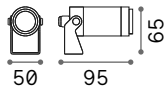

Starlight

Aluminum adjustable tracklight with ceiling or peg installation; dark gray anodized and powder coated surface; integrated energy-efficient LED source with high color rendering; available with 3000k and 4000k color temperature; LED useful life 50.000 h. Optional anti-glare screen.

PRO High-tech product with high quality materials, intended for professional use.

Source	LED COB	LED life	50.000 h
Power	5,5W / 10W	Insulation class	III
Driver included	No	IP	68
Drivers available	On/Off	Material	Aluminum
MacAdam	SDCM 3		
CCT	3000 K/ 4000 K		
CRI	≥90		

0,280 Kg/0,0005 m³

LED COB BRIDGELUX Driver not included

Power	Beam	Lumen	CCT	Finish	Code	€
5,5 W	30°	500 lm	3000 K	Dark Gray	248394	120
		600 lm	4000 K	Dark Gray	245041	120