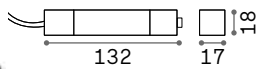

Cable length 2000 mm

Weight	Volume	Control	Finish	Code	€
0,12 Kg	0,0005 m³	On-Off	White	282862	36
			Black	265896	36
		1-10V / DALI	White	286303	50
			Black	286297	50