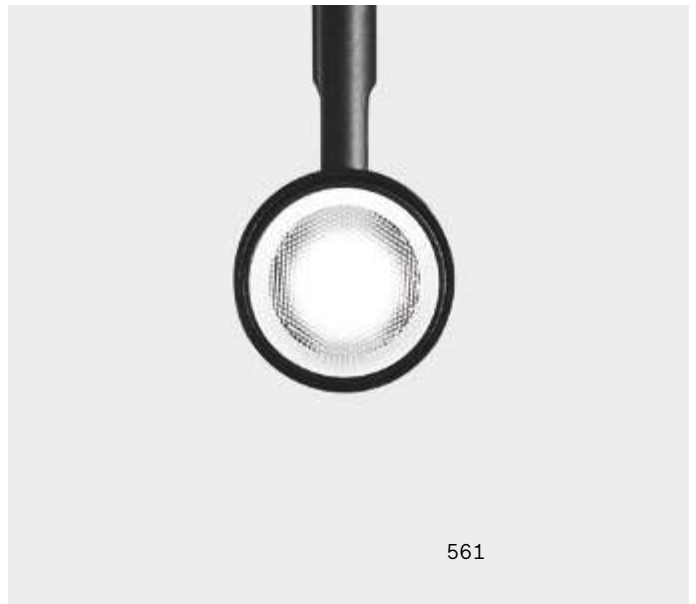

Ego Track Single

LED COB CITIZEN

Power	Beam	Control	Lumen	CCT	Finish	Code	€	
8 W	30°	On-Off	720 lm	2700 K	Black	340388	95 <i>new</i>	
			850 lm	3000 K	White	282985	95	
					Black	257631	95	
			900 lm	4000 K	Black	317984	95	
			1-10V	850 lm	3000 K	White	303697	110
					Black	303680	110	
		DALI	720 lm	2700 K	Black	340364	135 <i>new</i>	
			850 lm	3000 K	White	286426	135	
					Black	286419	135	

LED COB CITIZEN

Power	Beam	Control	Lumen	CCT	Finish	Code	€	
12 W	30°	On-Off	1000 lm	2700 K	Black	340425	95 <i>new</i>	
			1200 lm	3000 K	White	282992	95	
					Black	257655	95	
			1250 lm	4000 K	Black	321967	95	
			1-10V	1200 lm	3000 K	White	303710	110
					Black	303703	110	
		DALI	1000 lm	2700 K	Black	340401	140 <i>new</i>	
			1200 lm	3000 K	White	286440	140	
					Black	286433	140	

FILTER HONEYCOMB

LENS*

Model	Required	Beam	Finish	Code	€
TRACK8W/12W	No		Black	260860	5
TRACK8W/12W	No	18°	Clear	332086	5 <i>new</i>
		45°	Clear	332093	5 <i>new</i>

Light beam: ACCENT

m	lx	øm
1	2393	0,49
2	598	0,98
3	266	1,50
4	150	2,00
5	96	2,50

CRI≥90 8W 30° 8501m 3000K

m	lx	øm
1	2877	0,51
2	719	1,00
3	320	1,50
4	180	2,10
5	115	2,60

CRI≥90 12W 30° 12001m 3000K