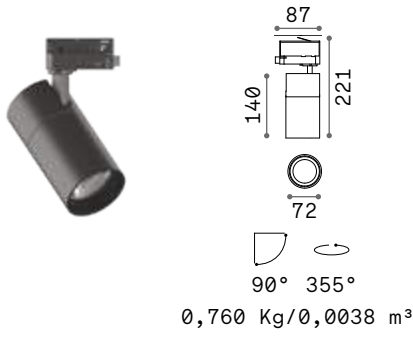

Quick 15W

3-PHASE LED COB CITIZEN

CRI ≥ 80

Power	Beam	Lumen	CCT	Finish	Code	€
15 W	30°	1800 lm	3000 K	White	222509	145
				Black	222523	145
		1950 lm	4000 K	White	222530	145
				Black	222547	145

CRI ≥ 90

Power	Beam	Lumen	CCT	Finish	Code	€
15 W	30°	1500 lm	3000 K	White	222554	145
				Black	222561	145
		1600 lm	4000 K	White	222578	145
				Black	222585	145

FILTER HONEYCOMB

LENS*

SINGLE CONNECTION

Required	Beam	Finish	Code	€
No		Black	222608	9
No	15°	Clear	222592	9
No	45°	Clear	253558	9
No		White	170145	23
No		Black	170152	23

Light beam: ACCENT

m	lx	øm
1	3451	0,51
2	862	1,02
3	383	1,53
4	215	2,04
5	138	2,55

CRI ≥ 80 15W 30° 1800lm 3000K

* The optional lens must be ordered in concomitance with the product and will be mounted inside the product as replacement for the default one.