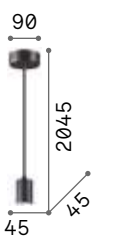

IP20

0,350 Kg / 0,0019 m³
E27 max 1 x 42W

€ 30

260013 White new
260044 Nickel new
260020 Black new
260051 Brass new