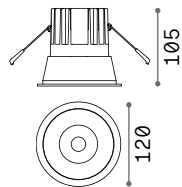

① 110 mm
0,660 Kg/0,0033 m³

LED COB BRIDGELUX Driver ON/OFF included

Power	Beam	Lumen	CCT	Finish		Code	€
20W	24°	2100 lm	2700 K	Black	+	341378	90 <i>new</i>
				Gold	+	341385	90 <i>new</i>
		2250 lm	3000 K	Black	+	273167	90
				Gold	+	341415	90 <i>new</i>

Light beam: SPOT