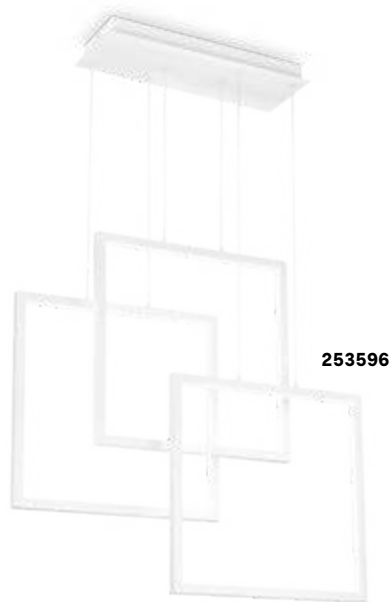

Circus

Powder coated metal ceiling rose and frame with black finish. Opal polycarbonate external diffuser. PVC electrical cable.

LED LED source 3000 K, 20.000 h life.

1,130 Kg / 0,0593 m³
LED 36W / 4250 lm

Frame

Matt white or black varnished metal base and frame. Opal colour plastic diffusers. Adjustable in length cables. Direct light emission.

LED LED source 3000 K, 30.000 h life.

IP20	IP20	IP20
3,500 Kg / 0,1050 m³ LED 82W / 6850 lm	4,270 Kg / 0,0689 m³ LED 80W / 8550 lm	4,300 Kg / 0,2100 m³ LED 93W / 10050 lm
€ 400	€ 580	€ 600
269351 ■ White 269337 ■ Black	253596 ■ White 269375 ■ Black	253589 ■ White 269382 ■ Black