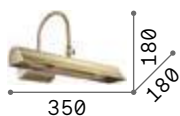

Retrò

Totally metal base, arm and diffuser with brass finish. Adjustable diffuser.

IP20

0,790 Kg / 0,0152 m³

E14 max 2 x 28W

€ 120

144917 ■ Ant. Brass

3000 K
470 lm

101224 € 2,00