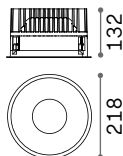

⌀ 205 mm
1,850 Kg/0,0094 m³

LED COB CITIZEN Driver TRIDONIC ON/OFF included

Power	Beam	Lumen	CCT	Finish	Code	€
42 W	60°	4150 lm	3000 K	White	266534	180
				Black	266596	180
		4500 lm	4000 K	White	266541	180
				Black	266602	180

DIMMABLE DRIVER* Optional

Model	Control	Power	Output	Measure (LxHxW)	Code	€
Off 15 W	1-10V/Push	20 W	350 mA	105 x 20 x 50 mm	266657	70
	DALI	20 W	350 mA	120 x 29 x 51 mm	266701	70
Off 28 W	1-10V/Push	32 W	700 mA	100 x 20 x 65 mm	266671	95
	DALI	32 W	700 mA	108 x 30 x 44 mm	266725	95
Off 42 W	1-10V	42 W	1050 mA	120 x 20 x 75 mm	266688	115
	DALI/Push	45 W	1050 mA	150 x 30 x 43 mm	266732	110

Light beam: WIDE