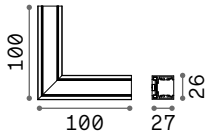

CONNECTOR HORIZONTAL LOW Optional

Weight	Volume	Control	Finish	Code	€
0,21 Kg	0,0009 m ³	On-Off	White	282848	95
			Black	257990	95
		1-10V / DALI	White	286266	100
			Black	286259	100

LINEAR CONNECTOR Required - 1 Kit x linear connection