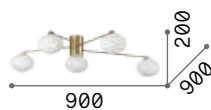

305486 € 6,00

P. 429

Hermes

Plated metal base and frame. White blown acid-etched glass diffusers. Available finishes: white or satin brass.

LED

Bulbs LED G9 3W 3000 K included.
Cod. **209043**

316680

288277