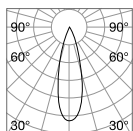

m	lx	Øm
1	2877	0,51
2	719	1,00
3	320	1,50
4	180	2,10
5	115	2,60