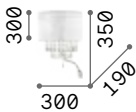

Opera

Chrome frame. PVC foil shade covered with metallic filaments. Cut crystal pendants.

LED LED source 3000 K, 15.000 h life.

ON/OFF Lamp with integrated switch.