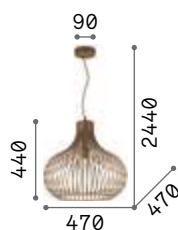

IP20

3,520 Kg / 0,1325 m³
E27 max 1x 60W

€ 270

205304 ■ Coffee

2200 K
480 lm

151724 € 6,00