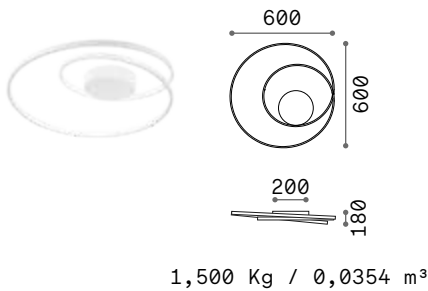

Oz new

Plated or powder coated metal base and frame. Opal rubber diffuser. Available finishes: white, black or brushed brass. DALI/Push dimmable version available.

LED LED source 2700 / 3000 / 4000 K, 30.000 h life.

Source	LED SMD	LED life	30.000 h
Power	47W / 48W	Insulation class	II
Driver included	On/Off / DALI/Push	IP	20
Drivers available	No	Material	Aluminum
CCT	2700 K / 3000 K / 4000 K		
CRI	≥90		

LED SMD Driver included

Power	Driver	Lumen	CCT	Finish	Code	€		
47 W	On-Off	5000 lm	2700 K	White	342283	215 new		
				Black	342290	215 new		
				Brass	342306	215 new		
		5100 lm	3000 K	White	253688	215		
				Black	269412	215		
				Brass	269429	215		
				5500 lm	4000 K	White	342313	215 new
						Black	342320	215 new
						Brass	342337	215 new
48 W	DALI/Push	5100 lm	3000 K	White	304519	370		
				Black	304526	370		
				Brass	304533	370