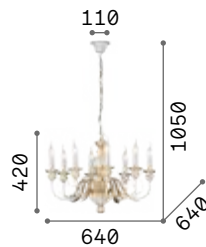

IP20

6,440 Kg / 0,0842 m³
E14 max 8 x 40W

€ 525

012872 White
020839 Gold

3000 K
430 lm

101248 € 2,00