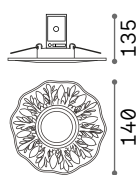

Polka

□ ▲ IP20

⌀ 65 mm

0,250 Kg/0,0022 m³

GU10 Not included - Recommended bulb 108292

Power	Material	Finish	Code	€
max 50W	Gypsum	White	115597	20
	Aluminum	Brass	115610	20
	Aluminum	Ant. Brass	115580	20