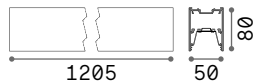

Fluo Bi-Emission*

LED SMD SAMSUNG

Up-light included - Driver TRIDONIC ON/OFF included

2,890 Kg/0,0183 m³
Cable length 2150 mm

Power	Beam	Lumen	CCT	Finish	Code	€
27 W	105°	3300 lm	3000 K	White	192666	425
				Black	192710	425
		3550 lm	4000 K	White	192741	425
				Black	192758	425

UP-LIGHT INFO

Power	Beam	Lumen	CCT
13 W	105°	1800 lm	3000 K
		1900 lm	4000 K

KIT DIMMABLE DRIVER*

Code	€
1-10V	270692
DALI/Push	270876