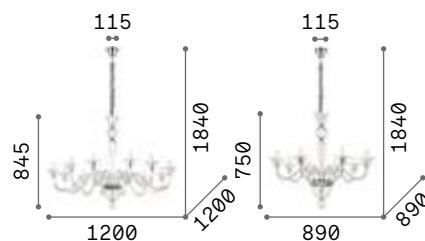

IP20

12,500 Kg / 0,2380 m³
E14 max 12 x 40W

€ 1000

199375 Clear
199405 Amber

3000 K
480 lm

101200 € 2,00

IP20

7,700 Kg / 0,1797 m³
E14 max 8 x 40W

€ 750

199382 Clear
199412 Amber

3000 K
480 lm

101200 € 2,00