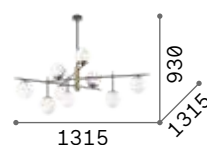

222257 € 4,00

222257 € 4,00

P. 424

Gourmet

Matt varnished metal ceiling cap and frame. White blown acid-etched glass diffusers. Available finishes: black and satin brass.

■ □ IP20

5,400 Kg / 0,1765 m³
E14 max 9x28W