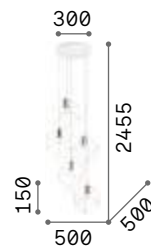

1,260 Kg / 0,0169 m³
E27 max 1x 60W

€ 95

205281 ■ Coffee

2200 K
500 lm

151717 € 6,00

Ice

Matt white or black varnished metal ceiling rose and frame. Metal bulb socket cover with satin brass finish. PVC power cable.