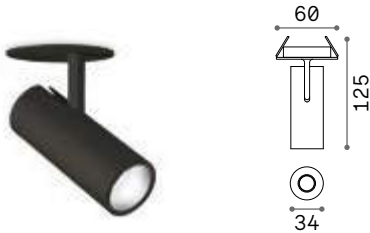

Play

Source	LED COB	LED life	30.000 h
Power	7W	Insulation class	II
Driver included	On/Off	IP	20
Drivers available	No	Material	Aluminum
CCT	3000 K	Warranty	5 years
CRI	≥90		

LED COB Driver ON/OFF included

Power	Beam	Lumen	CCT	Finish	Code	€
7W	17°	520 lm	3000 K	White	258270	60
				Black	268088	60

90° 355° 45 mm

0,220 Kg/0,0014 m³

Light beam: SPOT

m	lx	øm
1	2632	0,31
2	658	0,63
3	292	0,94
4	164	1,30
5	105	1,60

CRI≥90 7W 17° 520lm 3000K

P. 313