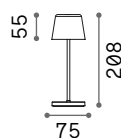

Cute new

Rechargeable lamp with a refill base. Powder coated metal frame. Acrylic diffuser with downward light emission. Colors: white, black, coffee, chrome and gold.

- LED source 2200 K / 2700 K, 50.000 h life.
- Lamp with integrated switch.
- Lamp with dimmer.
- Lamp with touch dimmer.
- Lamp with rechargeable battery included.

IP65

IP20

0,440 Kg / 0,0026 m³
LED 2,5W / 190 lm

1,920 Kg / 0,0092 m³

€ 85

€ 180

346892	White	new	348377	Black	new
346922	Chrome	new			
346908	Black	new			
346915	Coffee	new			
346939	Gold	new