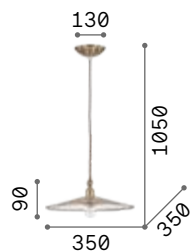

Cantina

Metal frame, diffuser and bulb socket cover, available with antique brass or copper finish. Electrical cable covered with stranded fabric.

112732

112701

IP20

0,810 Kg / 0,0189 m³
E27 max 1x 42W

€ 100