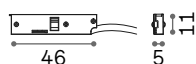

MAIN CONNECTOR Required - 1 Kit x power source max 140W

Weight	Volume	Control	Finish	Code	€
0,060 Kg	0,0002 m³	On-Off	Black	332581	15 new

Cable length 1500 mm

DRIVER ON/OFF Required