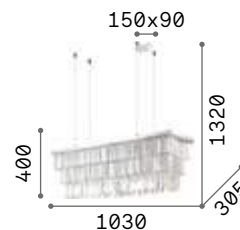

IP20

17,600 Kg / 0,1129 m³
E14 max 8 x 40W

€ 745

166360 Chrome
213583 Gold

3000 K
470 lm

101224 € 2,00