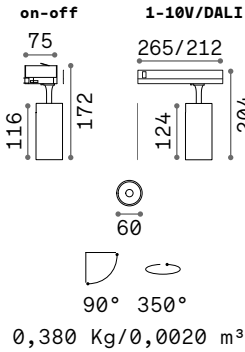

Fox 15W

3-PHASE LED COB BRIDGELUX Driver included

CRI ≥ 80

Power	Beam	Driver	Lumen	CCT	Finish	Code	€		
15 W	41°	On-Off	1850 lm	3000 K	White	250434	50		
					Black	250427	50		
			1900 lm	4000 K	White	283937	55		
					Black	267784	50		
							White	267777	50

CRI ≥ 90

Power	Beam	Driver	Lumen	CCT	Finish	Code	€	
15 W	41°	On-Off	1450 lm	2700 K	White	340883	50 <i>new</i>	
					Black	340876	50 <i>new</i>	
			1600 lm	3000 K	White	285382	50	
					Black	285375	50	
			1750 lm	4000 K	White	322360	50	
					Black	322346	50	
		1-10V	1600 lm	3000 K	White	302560	80	
					Black	302553	80	
			1750 lm	4000 K	White	340906	80 <i>new</i>	
					Black	340890	80 <i>new</i>	
			DALI	1600 lm	3000 K	White	302584	110
						Black	302577	110
		1750 lm	4000 K	White	340920	110 <i>new</i>		
				Black	340913	110 <i>new</i>		

1-PHASE LED COB BRIDGELUX Driver included

CRI ≥ 90

Power	Beam	Driver	Lumen	CCT	Finish	Code	€
15 W	39°	On-Off	1600 lm	3000 K	Black	348315	40 <i>new</i>

Model	Required	Beam	Driver	Finish	Code	€
On/Off	No	15°		Clear	349138	5 <i>new</i>
1-10V/DALI	No			Clear	302751	5
	No		On/Off	White	170145	23
	No			Black	170152	23

LENS

SINGLE CONNECTION

Light beam: ACCENT

m	lx	Øm
1	3204	0,80
2	801	1,60
3	356	2,40
4	200	3,20
5	128	4,00

CRI ≥ 80 15W 41° 1850lm 3000K