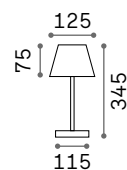

ON OFF Lamp with integrated switch.

+ Lamp with dimmer.

Hand icon Lamp with touch dimmer.

Battery icon Lamp with rechargeable battery included. 14 hours life.

IP54

0,550 Kg / 0,0078 m³
LED 1,8W / 150 lm

€ 55