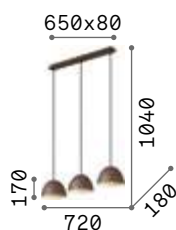

Folk

Metal ceiling cup and diffuser with matt paint, available finishes: coffee. Corrugated enamelled internal parable. Power cable coated with fabric.

IP20

2,190 Kg / 0,0255 m³
E27 max 3x60W

€ 245

174235 Coffee

3000 K
340 lm
101286 € 2,00