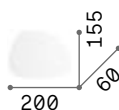

■ IP20

0,520 Kg / 0,0030 m³
LED 10,5W / 1080 Lm

€ 110

257235 White

Pouche

Metal frame finished with white powder varnish. Satin clear acrylic diffuser. Indirect light emission.

LED LED source 3000 K, 20.000 h life.