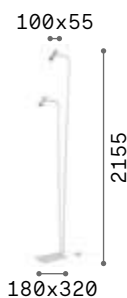

IP20 INCLUDE

5,600 Kg / 0,0260 m³
GU10 max 2x 28W

€ 200

345314 ■ White new
326672 ■ Black new

3000 K
540 lm

123943 € 3,50