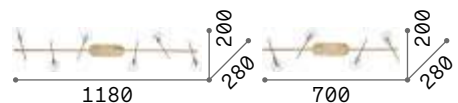

1,280 Kg / 0,0242 m³
G4 max 6 x 2W

0,960 Kg / 0,0142 m³
G4 max 4 x 2W

€ 374

€ 269

200361 Brass

200354 Brass

3000 K
200 lm

3000 K
200 lm

222257 € 4,00

222257 € 4,00

P. 424