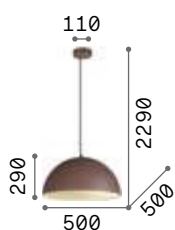

IP20

3,070 Kg / 0,0843 m³
E27 max 1x60W

€ 290

174228 Coffee

3000 K
950 lm
101354 € 6,00