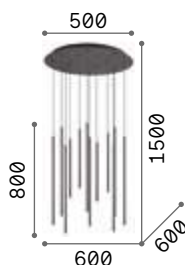

Filo new

Powder coated or plated metal ceiling cap and bodies. Black PVC electric cables. Models 300801, 300818 and 300825 with 4 meters cable and switch on the ceiling cap. Colors: white, black or satin brass.

LED Led source 2700 K / 3000 K, 20.000 h life.

ON Lamp with integrated switch.
OFF Cod. **300818, 300801, 300825.**

263687

263670

263700

8,600 Kg / 0,0635 m³
LED 19W / 2050 lm / 2100 lm

€ 450

341088 White
263441 White
341095 Black
263434 Black
341101 Brass
263663 Brass

2700K new
3000K
2700K new
3000K
2700K new
3000K