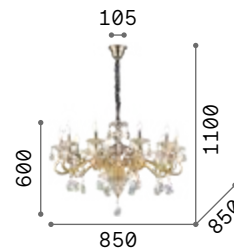

IP20

14,400 Kg / 0,1687 m³
E14 max 10 x 28W

€ 1000

087771 Gold

3000 K
430 lm

101248 € 2,00