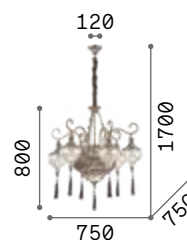

2,620 Kg / 0,0286 m³
E27 max 1 x 60W

€ 210

094786 ■ Chrome
005911 ■ Ant. Brass

101279 € 2,00

094786

005911

Harem

Antique brass metal body and embossed ornaments. Cut crystal set octagons. Blown light amber clear glass diffusers with tassels. Velvet chain cover.