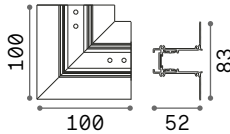

Weight	Volume	Control	Finish	Code	€
0,30 Kg	0,0010 m³	On-Off	White	320748	115
			Black	320731	115
		1-10V / DALI	White	320724	135
			Black	320717	135

LINEAR CONNECTOR Required - 1 Kit x linear connection