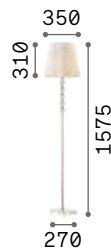

P. 440

P. 486

Queen

Gilded metal frame with cut crystal base and decorative elements. PVC foil shade covered with quilted decoration and gold glitters.

Lamp with integrated switch.

4,900 Kg / 0,0979 m³
E27 max 1x60W