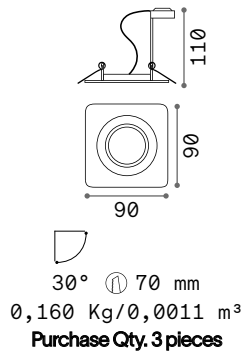

Lounge

IP20 ZINC

GU10 Not included - Recommended bulb 108292

Power	Finish		Code	€
max 50W	White		138978	17

Funky

IP20 IRON