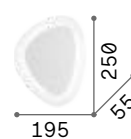

■ ■ □ IP20

0,730 Kg / 0,0153 m³
LED 19W / 1650 lm

€ 180

196190 White