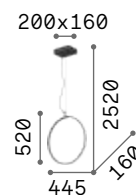

0,970 Kg / 0,0221 m³
LED 29W / 3200 lm

€ 220

291345 ■ Black