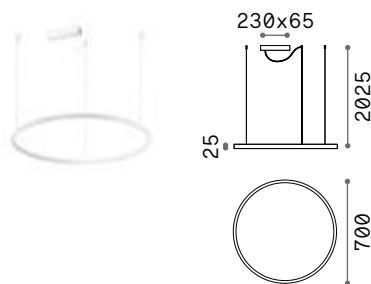

On/Off 1,660 Kg/0,0809 m³
DALI/Push 1,200 Kg/0,0534 m³

LED SMD Driver included - Cable length 2500 mm

Measure	Power	Driver	Lumen	CCT	Finish	Code	€
ø 700	37 W	On-Off	3800 lm	2700 K	White	342054	245 new
					Black	342047	245 new
			4250 lm	3000 K	White	229485	245
					Black	229515	245
			4350 lm	4000 K	White	269863	245
					Black	304410	245
	40 W	DALI/Push	4200 lm	3000 K	White	304403	305
					Black	304397	305
			4450 lm	4000 K	White	342078	305 new
					Black	342061	305 new