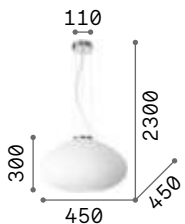

€ 285

059679 White

3000 K
950 lm

101330 € 4,50

Plissé

Plated metal frame. White acid-etched blown glass diffuser with decoration in relief. Clear PVC electrical wire. Colors: chrome or satin brass.

3,300 Kg / 0,1208 m³
E27 max 1x 60W