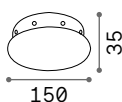

8 cables

272429 € 16,50	272436 € 16,50	272443 € 23,50	272450 € 23,50	272467 € 16,50