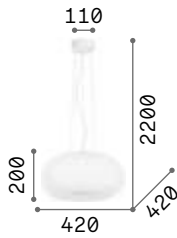

P. 277

P. 385

P. 469

Glory

Satin nickel ceiling rose. White acid-etched blown glass diffuser. Pendant lamps provided with steel cables adjustable in length with automatic blocking mechanisms.

Ulisse

Metal frame coated with matt white enamel. Blown acid-etched white glass diffuser. Suspension models provided with steel cables adjustable in length with automatic blocking mechanisms.