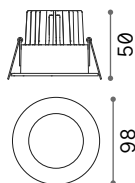

① 68 mm

0,220 Kg/0,0011 m³

LED COB Driver ON/OFF included

Power	Beam	Lumen	CCT	Finish	Code	€
7,5 W	38°	750 lm	3000 K	White	252025	77
				Black	252032	77