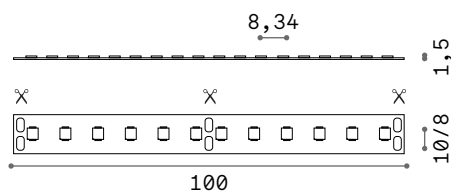

RECOMMENDED STRIP LED AND DRIVER

SMD 2835 120 LED/m - 50.000h

Power	IP	Lumen	CCT	Measure	Code	€
5 W/m	IP20	470 lm/m	2700 K	8x5000mm	346328	50 new
		490 lm/m	3000 K	8x5000mm	346335	50 new
		510 lm/m	4000 K	8x5000mm	346359	50 new
	IP65	460 lm/m	3000 K	8x5000mm	346342	60 new
		500 lm/m	4000 K	8x5000mm	346366	60 new
		910 lm/m	2700 K	8x5000mm	346373	50 new
10 W/m	IP20	940 lm/m	3000 K	8x5000mm	346380	50 new
		970 lm/m	4000 K	8x5000mm	346403	50 new
		960 lm/m	3000 K	8x5000mm	346397	60 new
	IP65	1040 lm/m	4000 K	8x5000mm	346410	60 new
		1400 lm/m	2700 K	10x5000mm	272498	55
		1450 lm/m	3000 K	10x5000mm	272481	55
15 W/m	IP20	1600 lm/m	4000 K	10x5000mm	272474	55
		1400 lm/m	3000 K	10x5000mm	272504	75
		1480 lm/m	4000 K	10x5000mm	287959	75

DRIVER ON/OFF

Light beam: **INDIRECT**

Power	Output	Class	Measure(LxHxW)	Driver box	Code	€
30 W	24 Vdc		140x28x45 mm	255x55x75 mm	124070	17
60 W	24 Vdc		186x33x50 mm	255x55x75 mm	124087	25
150 W	24 Vdc		268x31x45 mm	330x60x80 mm	124117	45