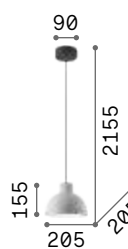

1,650 Kg / 0,0165 m³
E27 max 1x 15W

€ 116

129082 Concrete

3000 K
430 lm

101279 € 2,00