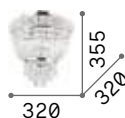

Magnolia

Metal frame with gold finish. Clear cut crystals decorative elements. The upper part is composed alternatively of clear and smoky elements.

LED Bulbs LED G9 3W 3000 K included.
Cod. **209043**

9,780 Kg / 0,0984 m³

G9 max 7 x 15W

€ 620

241296 **Gold**

3000 K
510 lm

305486 € 6,00

Dubai

Metal frame with chrome or brass finish. Decorative elements composed of transparent cut crystals pearls, octagons and prisms.

14,290 Kg / 0,3881 m³

E14 max 24 x 28W

€ 1430

243566 **Chrome**
243498 **Brass**

3000 K
470 lm

101224 € 2,00

6,310 Kg / 0,1413 m³

E14 max 6 x 28W

€ 950

207186 **Chrome**
201016 **Brass**

3000 K
470 lm

101224 € 2,00

3,010 Kg / 0,0392 m³

E14 max 3 x 28W

€ 475

207162 **Chrome**
200996 **Brass**

3000 K
470 lm

101224 € 2,00

P. 208 P. 439

207186

201016