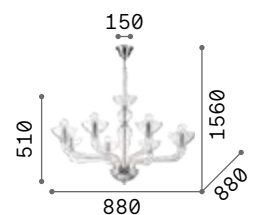

IP20

9,210 Kg / 0,1592 m³
E14 max 8 x 40W

€ 750

044255 Clear

3000 K
480 lm

101200 € 2,00