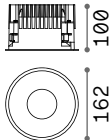

⌀ 150 mm
0,990 Kg/0,0045 m³

LED COB CITIZEN Driver TRIDONIC ON/OFF included

Power	Beam	Lumen	CCT	Finish	Code	€
28 W	60°	2900 lm	3000 K	White	266510	128
				Black	266572	128
		3150 lm	4000 K	White	266527	128
				Black	266589	128