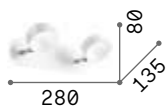

Oby

Matt white varnished metal frame with chromed junctions. Adjustable body with white plastic diffuser.

LED LED source 3000 K, 20.000 h life.

IP20

0,620 Kg / 0,0030 m³
LED 12W / 1400 lm

€ 120

196695 White