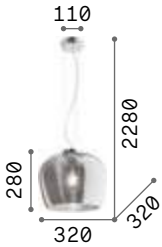

€ 160

314952 White

IP20

1,900 Kg / 0,0531 m³
LED 20W / 1950 lm

€ 140

314969 White

Blossom

Chrome metal frame and ceiling cup.
Clear blown glass diffuser with amber
or smoky finish. Clear PVC power
cable.