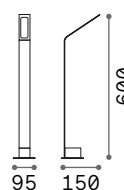

1,100 Kg / 0,0127 m³
LED 6,5W / 670/730 lm

0,950 Kg / 0,0096 m³
LED 6,5W / 670/730 lm

€ 100

€ 80

- 254319 ■ Anthracit. 3000K
- 268422 ■ Anthracit. 4000K
- 326733 ■ Black 3000K
- 326757 ■ Black 4000K
- 326726 ■ Coffee 3000K
- 326740 ■ Coffee 4000K

- 254388 ■ Anthracit. 3000K
- 268439 ■ Anthracit. 4000K
- 326696 ■ Black 3000K
- 326719 ■ Black 4000K
- 326689 ■ Coffee 3000K
- 326702 ■ Coffee 4000K