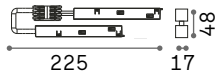

BI-EMISSION UP/DOWN ELECTRICAL CONNECTOR Required - 1 Kit x linear connection

Weight	Volume	Control	Finish	Code	€
0,100 Kg	0,0016 m³	On-Off	Black	322810	70 new
		1-10V / DALI	Black	342757	80 new