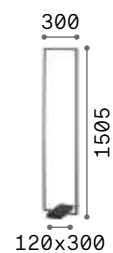

ON/OFF Lamp with integrated switch.

P. 076 P. 247

299624

299617

IP20

10,300 Kg / 0,0525 m³
LED 30W / 3100 lm

€ 450

299624 ■ White
299617 ■ Black