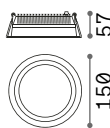

① 145 mm
0,360 Kg/0,0037 m³

LED SMD Driver ON/OFF included

Power	Beam	Lumen	CCT	Finish	Code	€
20W	77°	2650 lm	3000 K	White	249032	70
		2850 lm	4000 K	White	249049	70