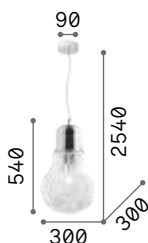

Luce Max

Chrome frame. Clear blown glass diffuser with decorative aluminum thread inside. Suspension lamps with steel cables adjustable in length with automatic devices.

2,460 Kg / 0,0732 m³

1,500 Kg / 0,0334 m³

E27 max 1x60W

E27 max 1x60W

€ 120

€ 84

033662 Clear

033679 Clear

119571 € 3,50

119571 € 3,50