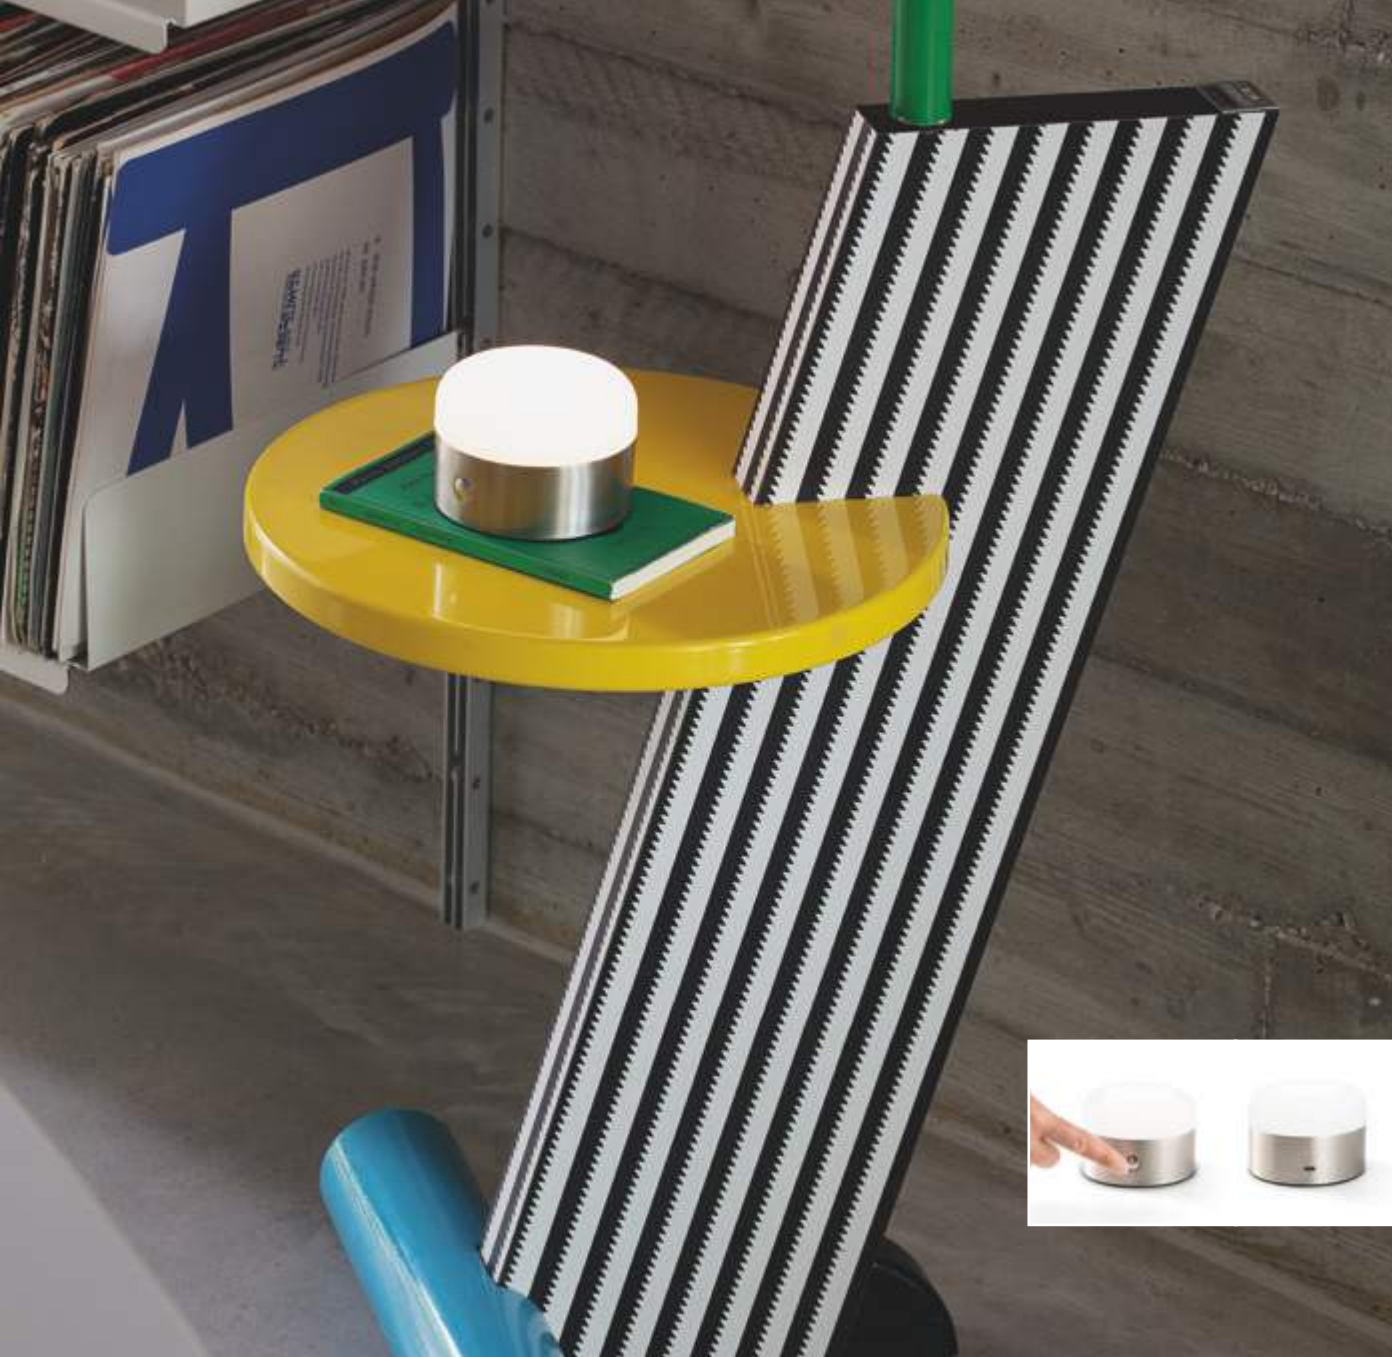

Hand icon Lamp with touch dimmer.

P. 102

IP20

0,800 Kg / 0,0041 m³
LED 2W / 240 lm

€ 90

343488 Clear new

Mignon ^{new}

Portable lamp with rechargeable battery. Powder coated or plated metal base. Satin opal acrylic diffuser. Switch with dimmer. Colors: white, black, coffee, brass, nickel and copper.