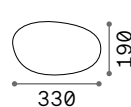

0,900 Kg / 0,0209 m³
E27 max 1x40W

€ 145

161761 White

4000 K
1020 lm
151991 € 2,00