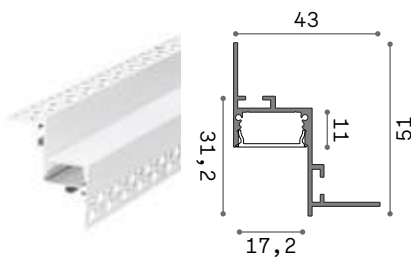

Slot Angular Recessed

17,2 x 11 mm

Length	Weight	Volume	Finish		Code	€
2000 mm	0,92 Kg	0,0031 m³	White	☐	339788	65 new
3000 mm	1,38 Kg	0,0082 m³	White	☐	339795	90 new

STRIP LED AND DRIVER Recommended Strip LED_{max} 15 W/m

KIT PROFILE 21 x 14 mm / 17,2 x 11 mm

Required	Code	€
Yes - 1 Kit x connection	223766	6
Yes - 1 Kit x connection	223759	6
Yes - 1 Kit x connection	223742	6