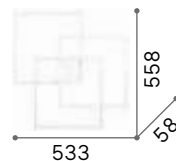

■ ■ □ IP20

1,430 Kg / 0,0530 m³
LED 33W / 3800 lm / 4200 lm

€ 320

341316 ■ White 2700K^{new}
230702 ■ White 3000K
270678 ■ Black 3000K