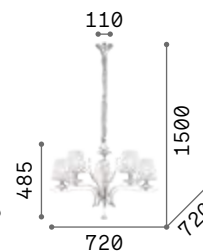

Pegaso

Chromed or satin brass metal frame. Cut crystal main body, candle cups and pendants. Organza fabric shades. Velvet chain cover.

059242

197739

7,900 Kg / 0,2138 m³
E14 max 8 x 28W

€ 490

059242 White
197739 Brass