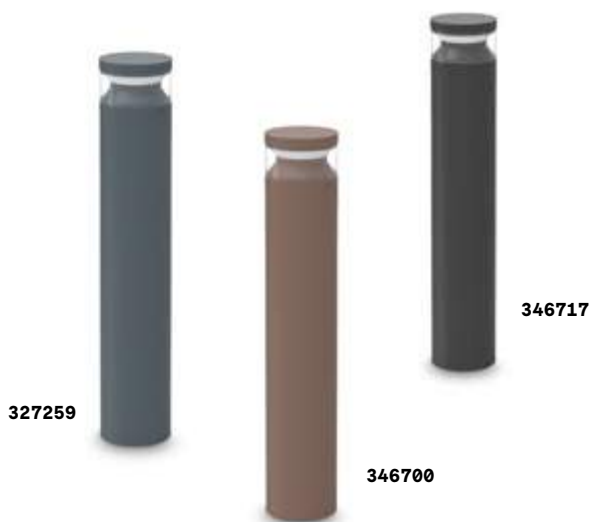

Boeing new

Powder coated die-cast aluminum body. Diffuser made of an external smoked clear polycarbonate protection and satin opal acrylic inner element which orientate the light downward. Colors: anthracite, coffee, black.

LED LED source 3000 K, 50.000 h life.

IP65

4,000 Kg / 0,0232 m³
LED 14W / 1200 lm

€ 210

IP65

3,100 Kg / 0,0164 m³
LED 14W / 1200 lm

€ 180

IP65

2,200 Kg / 0,0097 m³
LED 14W / 1200 lm

€ 160

IP65

1,350 Kg / 0,0041 m³
LED 14W / 1200 lm

€ 140

327266 ■ Anthracit. new	327259 ■ Anthracit. new	327242 ■ Anthracit. new	346656 ■ Anthracit. new
346731 ■ Black new	346717 ■ Black new	346694 ■ Black new	346670 ■ Black new
346724 ■ Coffee new	346700 ■ Coffee new	346687 ■ Coffee new	346663 ■ Coffee new