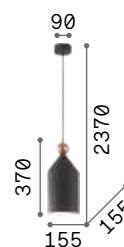

IP20

1,020 Kg / 0,0105 m³
E27 max 1 x 42W

€ 75

194684 ■ Dark Grey

3000 K
900 lm

123899 € 3,50