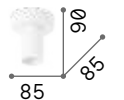

■ □ IP20

0,300 Kg / 0,0010 m³
E27 max 1x 42W

€ 35

- 277288 White new

3000 K
900 lm
123899 € 3,50

3000 K
900 lm
123899 € 3,50

3000 K
900 lm
123899 € 3,50

3000 K
900 lm
123899 € 3,50