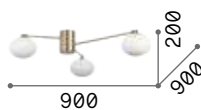

1,700 Kg / 0,0252 m³
G9 max 3 x 28W

€ 250

322674 White
288260 Brass

305486 3000 K
510 lm

305486 € 6,00