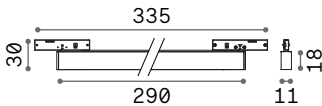

0,230 Kg/0,0005 m³

Light beam: ACCENT