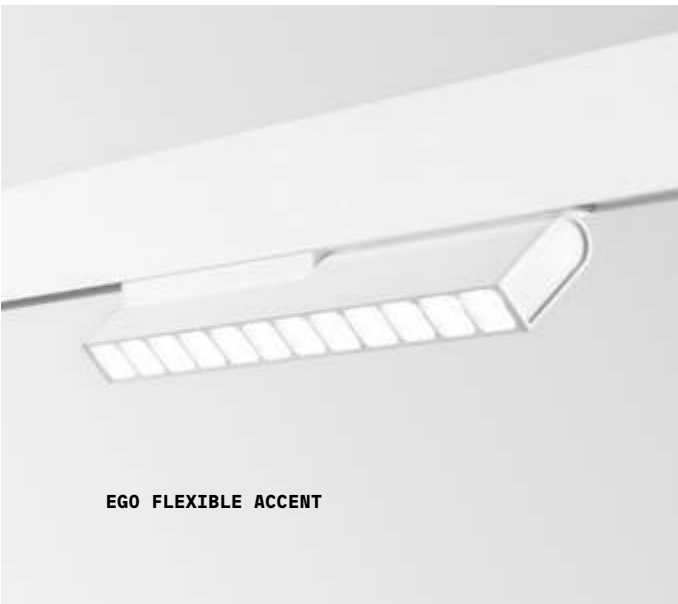

EGO FLEXIBLE ACCENT

EGO FLEXIBLE WIDE

Ego Pendant

0,150 Kg/0,0020 m³

LED COBCITIZEN UGR<19

Power	Beam	Control	Lumen	CCT	Finish	Code	€
5,5W	66°	On-Off	530 lm	3000 K	Black	332451	90 <small>new</small>
		1-10V	530 lm	3000 K	Black	344782	110 <small>new</small>
		DALI	530 lm	3000 K	Black	344799	140 <small>new</small>