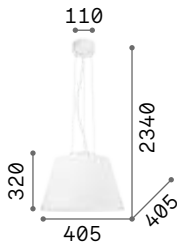

Cylinder

Metal frame. White blown acid-etched diffuser. Steel cables adjustable in length with automatic blocking mechanisms.

IP20

4,040 Kg / 0,0729 m³

E27 max 1x 60W

€ 235

025438 White

3000 K
950 lm