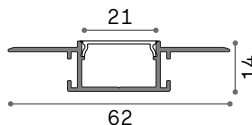

21 x 14 mm

Length	Weight	Volume	Finish	Code	€
2000 mm	0,71 Kg	0,0049 m³	White	346762	55 new
3000 mm	1,06 Kg	0,0039 m³	White	346779	75 new

STRIP LED AND DRIVER Recommended Strip LED max 15 W/m

KIT PROFILE 21 x 14 mm