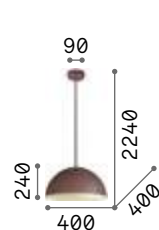

IP20

1,980 Kg / 0,0420 m³
E27 max 1x60W

€ 160

174211 Coffee

3000 K
950 lm
101330 € 4,50