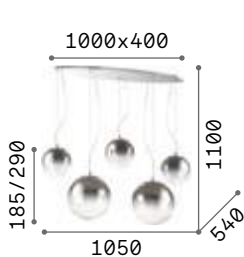

⏏ IP20

8,700 Kg / 0,2470 m³
E27 max 5 x 42W

€ 640

140759 ■ FadeChrome
346588 ■ Amber new
346632 ■ Opal new

⏏ 3000 K
910 lm

119571

€ 3,50