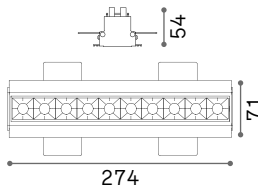

278 x 70 mm
0,720 Kg/0,0023 m³

LED SMD OSRAM Driver ON/OFF included

Power	Beam	Lumen	CCT	Finish		Code	€
20W	29°	1700 lm	2700 K	Black	■	341774	150 <i>new</i>
		1750 lm	3000 K	Black	■	206240	150
		2000 lm	4000 K	Black	■	267913	150

DIMMABLE DRIVER* Optional

Model	Control	Power	Output	Measure (LxHxW)	Code	€
5,5W/12W	DALI	10 W	700 mA	132x20x30 mm	267982	56
20W	DALI/Push	25 W	600 mA	135x24x72 mm	268002	75

Light beam: ACCENT

m	lx	øm
1	2786	0,58
2	696	1,16
3	309	1,74
4	174	2,32
5	111	2,90

CRI≥90 12W 29° 880lm 3000K

* The dimmable power supplies must be ordered in concomitance with the product and will be included inside the fittings by replacing the on-off power supply.