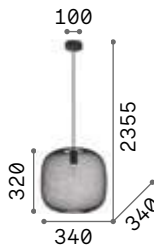

0,950 Kg / 0,0518 m³
E27 max 1x 42W

€ 70

328133 White
328126 Black
317281 Gold

3000 K
900 lm

123899 € 3,50