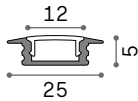

12 x 5 mm Mounting kit included - Not compatible with strip LED IP65

Length	Weight	Volume	Finish	Code	€
2000 mm	0,35 Kg	0,0020 m³	White	203102	25
3000 mm	0,54 Kg	0,0029 m³	White	204611	40

STRIP LED AND DRIVER Recommended Strip LED max 15 W/m