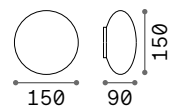

0,480 Kg / 0,0031 m³
G9 max 2x15W

€ 72

158907 White

4000 K
530 lm
307879 € 6,00

P. 812