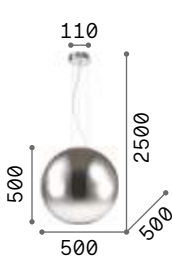

⏏ IP20

5,390 Kg / 0,2254 m³
E27 max 1 x 42W

€ 480

161327 ■ FadeChrome
346571 ■ Amber new
346625 ■ Opal new

⏏ 3000 K
910 lm

119571

€ 3,50