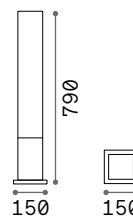

IP44

2,670 Kg / 0,0269 m³
GX53 max 1x15W

€ 132

142999 White
135762 Anthracit.
213088 Coffee

4000 K
1000 lm
154008 € 5,00