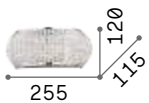

IP20

1,110 Kg / 0,0057 m³
G9 max 3x40W

€ 210

082264 Chrome
082288 Gold

3000 K / 510 Lm
305486 € 6,00

P. 205

P. 345