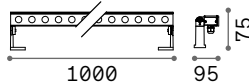

Power	Beam	Lumen	CCT	Finish	Code	€
40 W	28°	2300 lm	3000 K	Anthracite	261355	325

2,460 Kg/0,0108 m³
Cable lenght 500 mm