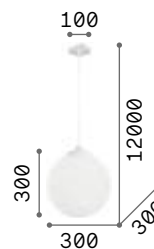

P. 282 P. 385 P. 468 P. 519

Boa

Matt white or black varnished metal frame. Power cable coated with fabric of 12 meter length with 6 cable holders. Blown acid-etched white glass diffuser.

160863

160856

IP20