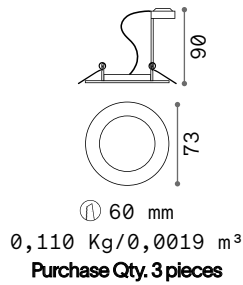

Jazz

IP20 ZINC

GU10 Not included - Recommended bulb 108292

Power	Finish		Code	€
max 50W	White		083117	11
	Ant. Brass		083124	11
	Chrome		083070	11
	Black		243818	11
	Nickel		083087	11