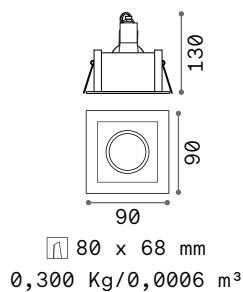

GU10 Not included - Recommended bulb 108292

Power	Finish		Code	€
max 50W	Aluminum		083223	20
	White		083230	20
	Ant. Brass		083247	20
	Chrome		083193	20
	Black		243849	20