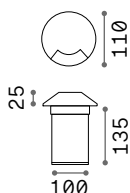

226200 100W
226217 185W

Rocket

Walkable recessed fitting. Brushed steel body. Tempered glass diffuser.

LED LED source 3000/4000 K, 30.000 h life.

0,560 Kg / 0,0034 m³
LED 3W / 260/280 lm

0,560 Kg / 0,0034 m³
LED 3W / 260/280 lm