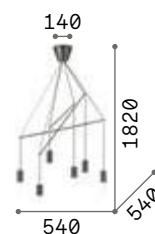

IP20

1,670 Kg / 0,0096 m³
E27 max 6 x 60W

€ 200

158815 ■ Black

123899 3000 K
900 lm € 3,50