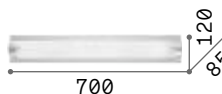

Tudor

Chrome metal base. Diffuser composed of cut clear glass sheet and half tube of Pyrex glass, sandblasted in the middle.

■ IP20

1,900 Kg / 0,0214 m³

E14 max 4 x 40W

€ 100

051864 Clear

101217 € 2,00