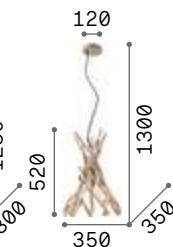

IP20

1,240 Kg / 0,0599 m³

E27 max 1x 60W

€ 315

129600 ■ Wood

2200 K
370 lm

151687

€ 2,50

P. 484

P. 526