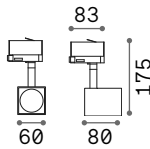

0,300 Kg/0,0027 m³

GU10 Not included - Recommended bulb 108292

Power	Track	Finish		Code	€
max 50W	3-Phase	White		229768	44
		Black		229782	44

P. 316

P. 412

SINGLE CONNECTION

Required	Driver	Finish		Code	€
No	On/Off	White		170145	23
		Black		170152	23