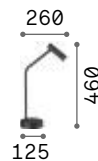

IP20

1,200 Kg / 0,0193 m³
LED 3,5W / 420 lm

€ 90

295510 White
295534 Black
295541 Brass

P. 511