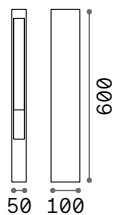

Mercurio

Powder coated aluminum body with anthracite finish. Clear Pyrex glass diffuser.

1,540 Kg / 0,0057 m³
G9 max 1x 15W

€ 160

114347 ■ Anthracit.

4000 K
530 lm

307879 € 6,00