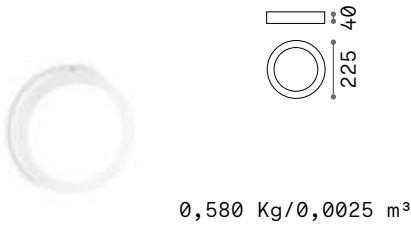

LED SMD Driver ON/OFF included

Power	Beam	Lumen	CCT	Finish	Code	€
17 W	110°	1750 lm	2700 K	White	342580	35 new
		1800 lm	3000 K	White	138602	35
		1900 lm	4000 K	White	321752	35