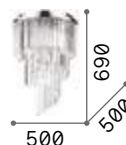

IP20

13,840 Kg / 0,1563 m³
E14 max 12 x 40W

€ 725

168937 Chrome
213507 Gold

3000 K
470 lm

101224 € 2,00