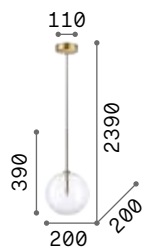

5,540 Kg / 0,1304 m³
G4 max 12 x 2W

€ 1045

4,460 Kg / 0,1427 m³
G4 max 8 x 2W

€ 825

5,200 Kg / 0,1274 m³
G4 max 6 x 2W

€ 715

0,850 Kg / 0,0326 m³
G4 max 1 x 2W

€ 198

0,700 Kg / 0,0211 m³
G4 max 1 x 2W

€ 154

0,640 Kg / 0,0170 m³
G4 max 1 x 2W

€ 132

200118 Chrome
200125 Brass

275178 Chrome
275215 Brass

317250 Chrome
317243 Brass

306551 Chrome
277394 Brass

306544 Chrome
277387 Brass

306537 Chrome
277370 Brass

345390 ShadedSm^{new}
345383 Shad. amb.^{new}

345437 ShadedSm^{new}
345420 Shad. amb.^{new}

345413 ShadedSm^{new}
345406 Shad. amb.^{new}

345376 ShadedSm^{new}
326368 Shad. amb.^{new}

345369 ShadedSm^{new}
345352 Shad. amb.^{new}

326351 ShadedSm^{new}
345345 Shad. amb.^{new}

3000 K
200 lm

222257 € 4,00

3000 K
200 lm

222257 € 4,00

3000 K
200 lm

222257 € 4,00

3000 K
200 lm

222257 € 4,00

3000 K
200 lm

222257 € 4,00

3000 K
200 lm

222257 € 4,00