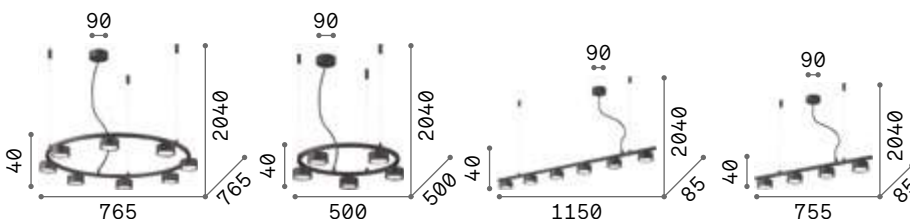

Minor

Powder coated metal frame. Pvc electrical wire. Replaceable LED sources.

LED Bulbs LED GX53 9W 3000 K included.
Cod. 123936

3,440 Kg / 0,1200 m³
GX53 max 8 x 9W

€ 480

235547 ■ Black

3000 K
910 lm

123936 € 5,00

2,250 Kg / 0,0564 m³
GX53 max 5 x 9W

€ 325

235516 ■ Black

3000 K
910 lm

123936 € 5,00

2,210 Kg / 0,0203 m³
GX53 max 6 x 9W

€ 325

235486 ■ Black

3000 K
910 lm

123936 € 5,00

1,650 Kg / 0,0135 m³
GX53 max 4 x 9W

€ 247

235455 ■ Black

3000 K
910 lm

123936 € 5,00