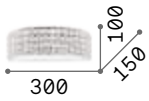

Roma

Chrome metal frame and details.
Square-shaped crystal elements on
sides and sandblasted bottom glass
sheet.

LED Bulbs LED G9 3W 3000 K included.
Cod. **209043**

IP20

1,200 Kg / 0,0147 m³
G9 max 2x40W

€ 175

093086 Chrome

3000 K / 510 Lm
305486 € 6,00

P. 344

P. 486

Pashà

Metal Frame. Diffuser composed of
cut crystal pearl strings.

LED Bulbs LED G9 3W 3000 K included.
Cod. **209043**