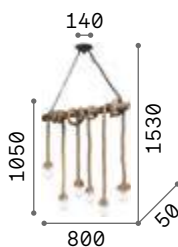

Canapa

Metal varnished frame. Electrical cables and diffusers covered with natural hemp rope.

IP20

2,190 Kg / 0,0944 m³

E27 max 1x 15W

€ 180

134833 ■ Rope

3000 K
910 lm

119571

€ 3,50

IP20

0,650 Kg / 0,0063 m³

E27 max 2x 15W

€ 60

134840 ■ Rope

3000 K
910 lm

119571

€ 3,50

IP20

2,410 Kg / 0,0254 m³

E27 max 6x 15W

€ 180

134826 ■ Rope

3000 K
910 lm

119571

€ 3,50

Driftwood

Metal ceiling cup. Suspended structure made of natural branches. Brushed metal bulb socket cover.

IP20

4,500 Kg / 0,1402 m³

E27 max 6x 60W

€ 430

180922 ■ Wood

2200 K
370 lm

151687

€ 2,50

IP20

1,240 Kg / 0,0599 m³

E27 max 1x 60W

€ 315

129600 ■ Wood

2200 K
370 lm

151687

€ 2,50

P. 484

P. 526