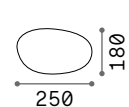

0,710 Kg / 0,0123 m³
G9 max 1x15W

€ 105

161754 White

4000 K
530 lm
307879 € 6,00