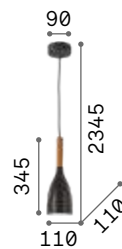

IP20

0,560 Kg / 0,0061 m³
E14 max 1x40W

€ 75

110745 ■ White
110752 ■ Black

3000 K
480 lm

101200 € 2,00