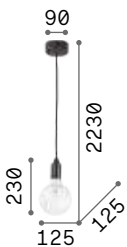

2200 K
500 lm

151717 € 6,00 [P. 419](#)

Edison

Metal ceiling cup and bulb holder with matt white or black varnish finish. Electrical cable coated with fabric.

LED Bulbs LED E27 8W Globo D125 trasparente 3000 K included.
Cod. **101347**