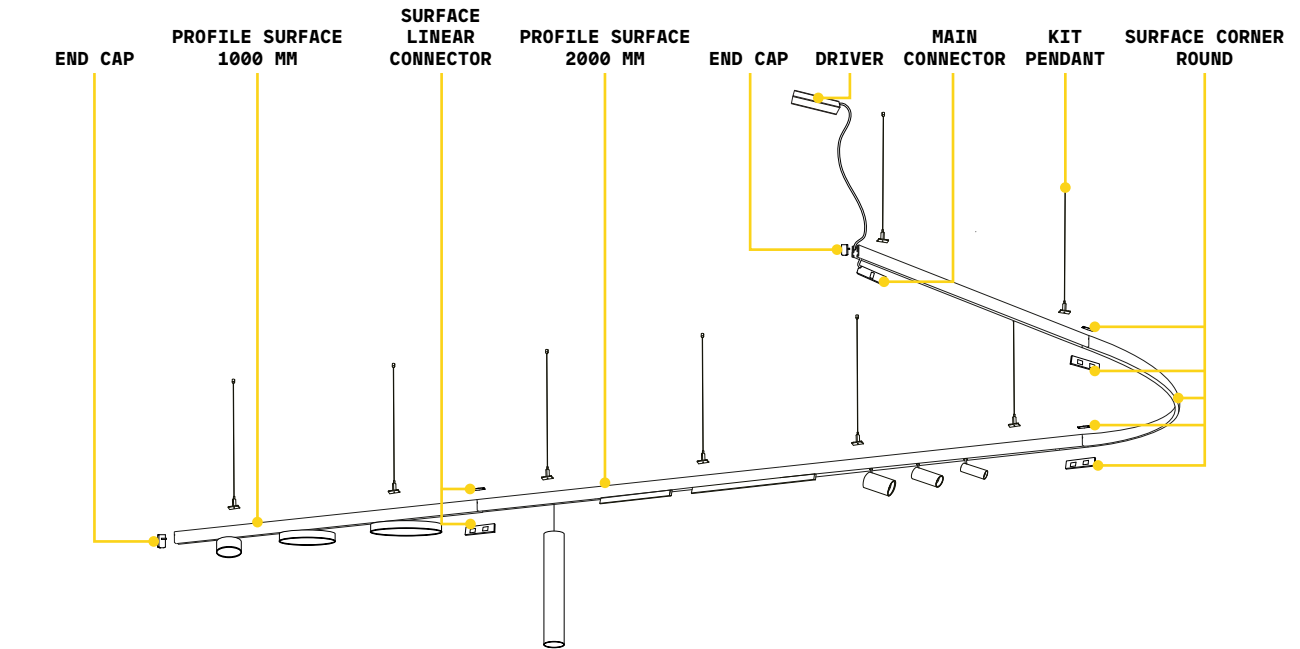

Deva - Recessed

PROFILE RECESSED No mounting kit required, direct ceiling installation
Maximum length per power source: 10 meters

Length	Weight	Volume	Finish	Code	€
1000 mm	0,370 Kg	0,0017 m ³	Black	332529	20 <small>new</small>
2000 mm	0,670 Kg	0,0034 m ³	Black	332536	40 <small>new</small>