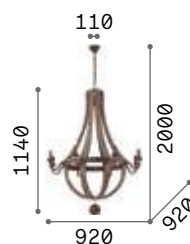

IP20

8,330 Kg / 1,0291 m³
E14 max 8 x 40W

€ 750

129709 Wood

3000 K
470 lm

101224 € 2,00