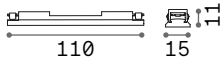

Weight	Volume	Finish	Code	€
0,03 Kg	0,0001 m³	Black	329710	15

MAIN CONNECTOR Required - 1 Kit x power source