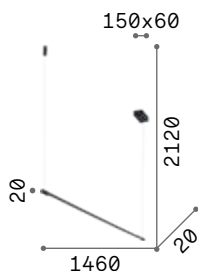

Yoko

Matt varnished ceiling rose, frame and support for the metal cable. Opal polycarbonate diffuse. Clear PVC electrical cable. Colors: white or black.

LED LED source 3000 K, 30.000 h life.

IP20

0,700 Kg / 0,0383 m³
LED 17W / 1700 lm

€ 130

258898 White
258928 Black

P. 457

P. 503