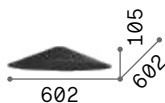

2,000 Kg / 0,0676 m³

€ 85

288437 White
288420 Black