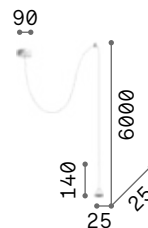

0,140 Kg / 0,0019 m³
LED 4W / 250 lm

€ 70

310596 ■ White
328348 ■ Black