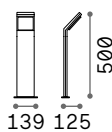

IP54

1,200 Kg / 0,0122 m³
LED 8,5W / 950/1050 lm

€ 145

209906	Anthracit.	4000K
322230	Black	3000K
322216	Black	4000K
322452	Coffee	3000K
322438	Coffee	4000K

318691	White	3000K
322582	White	4000K
322551	Grey	3000K
322544	Grey	4000K
322612	Anthracit.	3000K

322599	Anthracit.	4000K
322537	Black	3000K
322506	Black	4000K
322575	Coffee	3000K
322568	Coffee	4000K