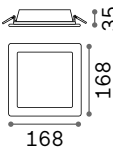

① 150 x 150 mm

0,540 Kg/0,0023 m³

LED SMD AND DRIVER Included

Power	Beam	Lumen	CCT	Finish	Code	€
20 W	110°	2450 lm	3000 K	White	124001	36