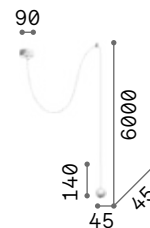

Archimede

Powder coated metal ceiling cap with magnetic closure without screws. PVC cable. Powder coated aluminum diffuser with acrylic optic. Finishes: white, black.

LED LED source 3000 K, 50.000 h life.

0,150 Kg / 0,0019 m³
LED 4W / 250 lm

€ 65

310589 ■ White
328331 ■ Black

0,140 Kg / 0,0019 m³
LED 4W / 250 lm

€ 70

310596 ■ White
328348 ■ Black

0,160 Kg / 0,0019 m³
LED 4W / 250 lm

€ 75

310602 ■ White
328355 ■ Black