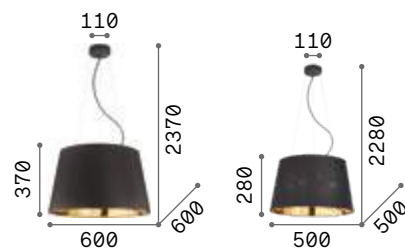

IP20

1,760 Kg / 0,1694 m³
E27 max 6x60W

€ 280

161662 ■ Black

IP20

1,500 Kg / 0,1064 m³
E27 max 4x60W

€ 210

161648 ■ Black

3000 K
910 lm

119571 € 3,50

3000 K
910 lm

119571 € 3,50

P. 436 P. 480 P. 532