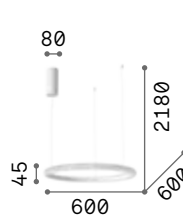

IP20

1,550 Kg / 0,0417 m³
LED 37W / 4900 lm

€ 170

325828 White ^{new}