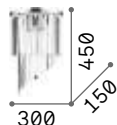

Carlton

Chromed or golden metal frame. Decorative elements with fob-chains composed of octagons and transparent cut-crystals bars.

IP20

2,570 Kg / 0,0154 m³

E14 max 3x 40W

€ 170

168913 Chrome

213491 Gold

101224 3000 K
470 lm

€ 2,00

P. 203

P. 355