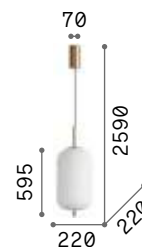

IP20

2,500 Kg / 0,0516 m³
LED 20W / 2050 lm

€ 160

314952 White