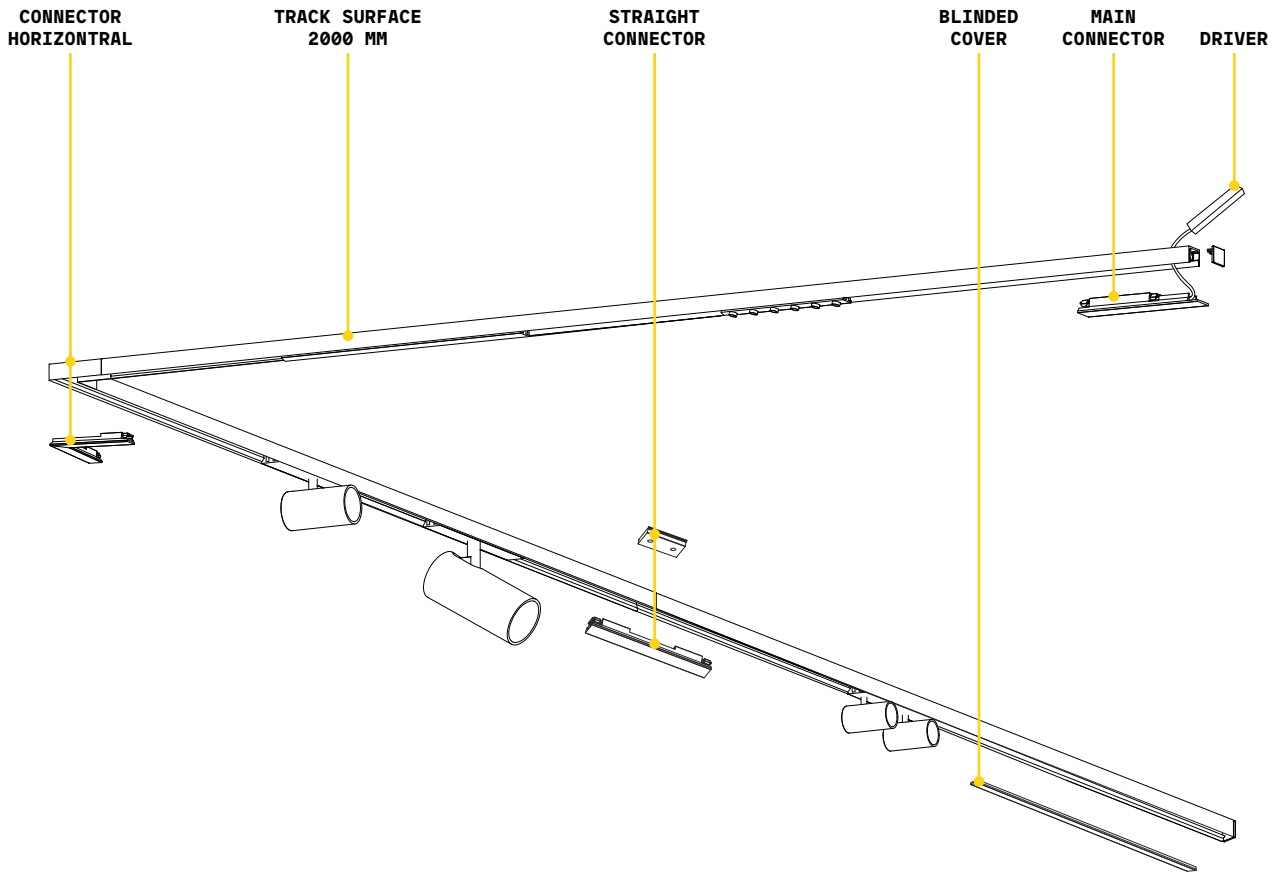

Stick - Assembly plans

BLINDED COVER