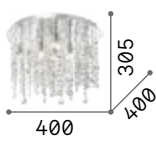

IP20

2,840 Kg / 0,0379 m³
G9 max 8 x 40W

€ 310

052991 Chrome

3000 K
510 lm
305486 € 6,00