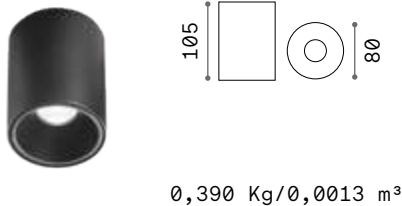

LED COB BRIDGELUX

Power	Beam	Lumen	CCT	Finish	Code	€
10 W	28°	900 lm	2700 K	White	341781	65 new
				Black	341798	65 new
	1000 lm	3000 K	White	205991	65	
			Black	206004	65	

0,390 Kg/0,0013 m³