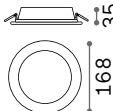

① 150 mm

0,410 Kg/0,0023 m³

LED SMD AND DRIVER Included

Power	Beam	Lumen	CCT	Finish	Code	€
20 W	110°	2600 lm	3000 K	White	123998	35
		2700 lm	4000 K	White	147673	35