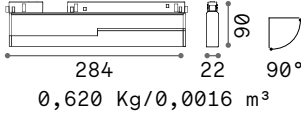

Ego Flexible

LED SMD OSRAM UGR <19

Power	Beam	Lumen	CCT	Control	Finish	Code	€
13 W	35°	1400 lm	3000 K	On-Off	White	282718	175
					Black	257846	175
				DALI	White	286105	215
					Black	286099	215