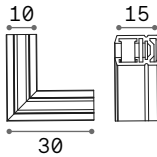

Weight	Volume	Control	Finish	Code	€
0,020 Kg	0,0002 m³	On-Off	Black	339382	41 <i>new</i>

LINEAR CONNECTOR Required - 1 Kit x linear connection