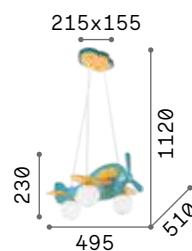

IP20

2,440 Kg / 0,0618 m³
E14 max 3 x 28W

€ 190

136325 ■ Blue
136318 ■ Red

3000 K
420 lm

101217 € 2,00