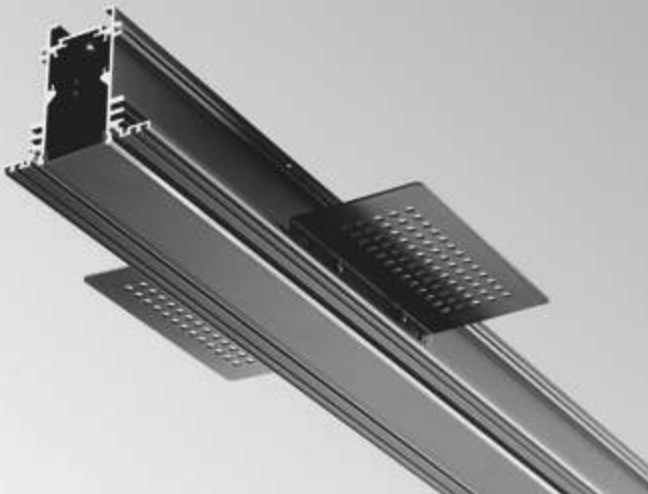

BLINDED COVER