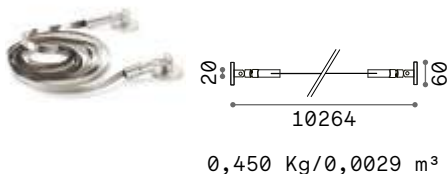

Tesi 20mm new

STRIP LED SUPPORT

Length	Width	Finish		Code	€
5000 mm	20 mm	Steel		258300	150
		White		302256	150
		Black		302263	150

Length	Width	Finish		Code	€
10000 mm	20 mm	Steel		302270	175
		White		302287	175
		Black		302294	175