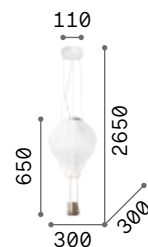

IP20

2,420 Kg / 0,1013 m³
E27 max 1x 42W

€ 155

179858 White

3000 K
900 lm

123899 € 3,50