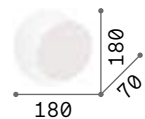

Tick

Powder coated metal body with gold or silver leaf finish. The diffuser can be reclined up to 90°.

LED LED source 3000 K, 30.000 h life.

238951

238975

238944

■ □ IP20

0,440 Kg / 0,0029 m³
LED 7,5W / 700 lm