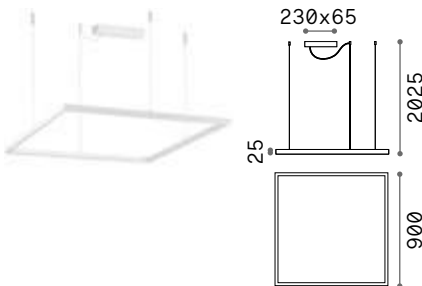

2,100 Kg/0,1317 m³

LED SMD Driver included - Cable length 2500 mm

Measure	Power	Driver	Lumen	CCT	Finish	Code	€
900x900	53 W	On-Off	5200 lm	3000 K	White	259192	260
					Black	259208	260