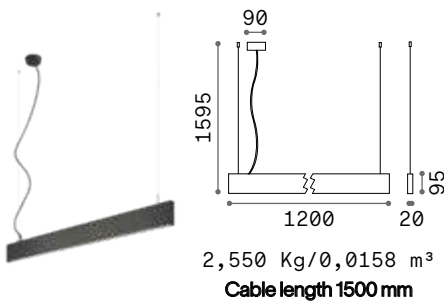

Linus

Linear aluminum lamp with direct and indirect light. The lamp is modular and can be used individually or in a continuous line. Integrated LED, starting binning ≤ 3-Step MacAdam; CRI ≥ 90; protection IP20, insulation class I. Dimmable power supply 1-10V integrated as standard.

Source	LED SMD	LED life	50.000 h
Power	32W	Insulation class	I
Driver included	1-10V	IP	20
Drivers available	No	Material	Aluminum
MacAdam	SDCM 3	Warranty	5 years
CCT	3000 K/ 4000 K		
CRI	≥90		

LED SMD Up-light included - Driver 1-10V included

Power	Beam	Lumen	CCT	Finish	Code	€
32 W	104°	1500 lm	3000 K	White	241968	220
				Black	241975	220
		1750 lm	4000 K	White	268231	220
				Black	268217	220

UP-LIGHT INFO

Lumen	CCT
1500 lm	3000 K
1750 lm	4000 K