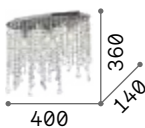

IP20

1,800 Kg / 0,0094 m³
E14 max 3 x 40W

€ 170

008370 Chrome

3000 K
470 lm
101224 € 2,00

P. 201