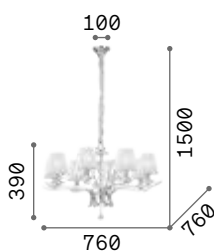

Pegaso

Chromed or satin brass metal frame. Cut crystal main body, candle cups and pendants. Organza fabric shades. Velvet chain cover.

059242

197739

7,900 Kg / 0,2138 m³
E14 max 8 x 28W

€ 490

059242 White
197739 Brass