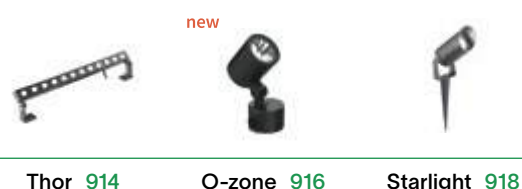

Spotlights

Outdoors

Alphabetical index

Elio	926
Inside	927
Koala	920
Litio	926
O-Zone	916
Sirio	924
Starlight	918
Terra	925
Thor	914
Ulex	922

Typology index