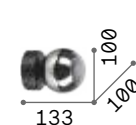

IP20

IP20

0,800 Kg / 0,0173 m³
G9 max 3 x 15W

0,400 Kg / 0,0062 m³
G9 max 1 x 15W

€ 175

€ 75

283784 White
271439 Smok. Gra.
322742 Amber

292410 White
292403 Smok. Gra.
317809 Amber

3000 K
510 lm

3000 K
510 lm

305486 € 6,00

305486 € 6,00

P. 106 P. 324 P. 473 P. 498