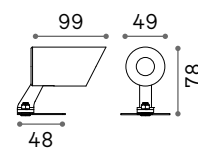

■ IP65

0,640 Kg / 0,0014 m³
LED 7W / 570 lm

€ 80

345666 ■ Black