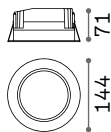

LED COB PHILIPS Driver PHILIPS ON/OFF included

Power	Beam	Lumen	CCT	Finish	Code	€
15 W	52°	1400 lm	3000 K	White	193465	85
20 W		2000 lm	3000 K	White	193472	90

① 125 mm
0,660 Kg/0,0027 m³