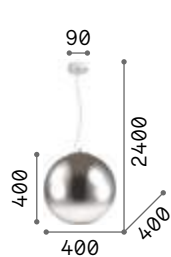

⏏ IP20

3,620 Kg / 0,1215 m³
E27 max 1 x 42W

€ 270

161334 ■ FadeChrome
346564 ■ Amber new
346618 ■ Opal new

⏏ 3000 K
910 lm

119571

€ 3,50