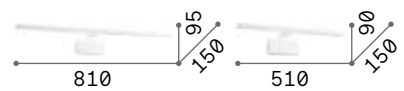

■ □ IP20

0,660 Kg / 0,0264 m³
LED 18W / 2050 lm

€ 170

225029 White
224992 Chrome
225005 Brass

■ □ IP20

0,650 Kg / 0,0162 m³
LED 12,5W / 1350 lm

€ 135

224985 White
224930 Chrome
224954 Brass