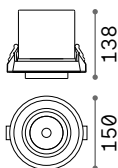

90° 360° 140 mm
1,160 Kg/0,0039 m³

LED COB PHILIPS Driver ON/OFF included - UGR <22

Power	Beam	Lumen	CCT	Finish	Code	€
30 W	38°	3000 lm	2700 K	White	341873	125 new
				Black	341866	125 new
		3150 lm	3000 K	White	248172	125
				Black	248196	125
		3300 lm	4000 K	White	267951	125
				Black	267944	125

DIMMABLE DRIVER* Optional

	Power	Output	Measure (LxHxW)	Code	€
1-10V / Push	36 W	700 mA	167x32x41 mm	248370	100
DALI / Push	36 W	700 mA	135x24x72 mm	248592	100

Light beam: ACCENT

LENS

Model	Required	Beam	Code	€
Nova 12W	No	15°	244013	8
Nova 30W	No	15°	248608	12