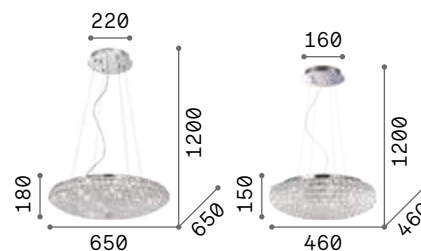

10,000 Kg / 0,1486 m³
G9 max 12 x 40W

€ 1050

088013 Chrome
088020 Gold

3000 K
510 lm

305486 € 6,00

5,300 Kg / 0,0748 m³
G9 max 7 x 40W

€ 670

087979 Chrome

3000 K
510 lm

305486 € 6,00