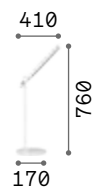

LED LED source. Settable CCT: 3000, 4000, 6500 K. 25.000 h life.

ON OFF Lamp with integrated switch.

-O+ Lamp with dimmer.

Hand icon Lamp with touch dimmer.

0,700 Kg / 0,0135 m³
LED 7W / 1150 lm

€ 85

289168 **White**
289151 **Black**