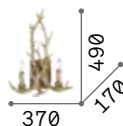

Firenze

Resin body with hand modelled metal arms. Hand decorated with gold-leaf and antiqued effect.

■ IP20

2,050 Kg / 0,0405 m³

E14 max 2x40W

€ 165

012902 White

020846 Gold

101248 € 2,00

P. 230

P. 485

P. 535

012902

020846

Chalet

Metal frame and bearing structure. Handcrafted and hand painted resin decorative elements. An accurate reproduction of horns and carved wood.

■ IP20

1,770 Kg / 0,0759 m³

E14 max 2x40W

€ 205

115511 Beige

101224 € 2,00

P. 234

P. 484