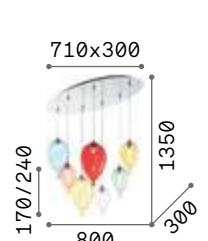

IP20

5,000 Kg / 0,1283 m³
G9 max 7 x 28W

€ 493

100937 Color

3000 K
510 lm

305486 € 6,00