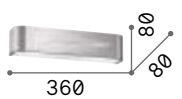

360

0,950 Kg / 0,0098 m³
E14 max 2 x 40W

€ 75

051963 White
009940 Aluminum

3000 K
480 lm

101200 € 2,00