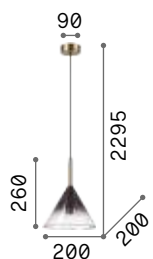

Empire

Gold plated metal frame and ceiling cap with magnetic closure without screws. Black PVC cable. Clear glass diffuser with gray shade.

LED Bulbs LED G9 3W 3000 K included.
Cod. **209043**

0,600 Kg / 0,0194 m³
G9 max 1x28W

€ 100

309798 ■ Fade Chr.

3000 K
510 lm
305486 € 6,00