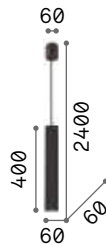

0,990 Kg / 0,0029 m³
GU10 max 1x28W

€ 60

104935 ■ White
104928 ■ Black
259239 ■ Brass