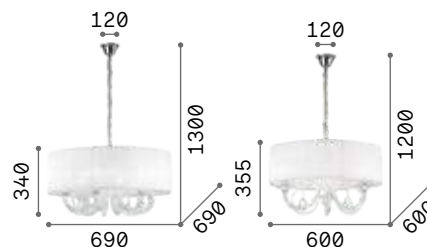

- 270043 ■ Clear new

Opera

Chrome frame. PVC foil shade covered with metallic filaments. Cut crystal pendants. Suspension lamps provided with steel cables adjustable in length.

P. 440

P. 486

P. 534

Swan

Chrome metal frame. Hand-shaped blown glass body. Cut crystal decorative elements. Pleated organza shade. Velvet chain cover.