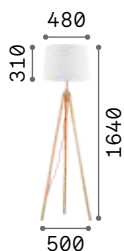

151687 € 2,50

P. 235

P. 484

York

Natural wooden tripod stand with metal details. PVC foil shade coated with fabric. Power cable coated with fabric. Available also with white or black shades and frame.

 Lamp with integrated switch.