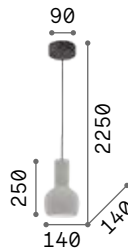

1,810 Kg / 0,0130 m³
E27 max 1x 15W

€ 116

110431 Concrete

3000 K
430 lm

101279 € 2,00