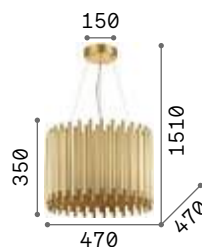

Pan

Metal frame. Diffusers made of decorative elements with metal tube shape of different length. Steel cables adjustable in length.

IP20

13,920 Kg / 0,1355 m³
E27 max 5 x 60W

€ 850

208817 ■ Gold

3000 K
910 lm