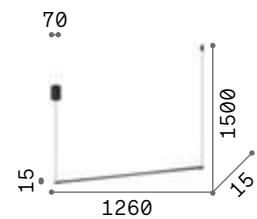

IP20

0,900 Kg / 0,0165 m³
LED 19W / 2150 / 2300 / 2350 lm

€ 275

341033	■ Black	2700K^{new}
285085	■ White	3000K
285092	■ Black	3000K
341040	■ Black	4000K^{new}

P. 390