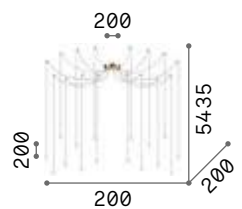

IP20

2,500 Kg / 0,0165 m³
LED 16W / 1300 lm

€ 550

284002 ■ Black
284019 ■ Brass