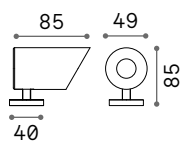

■ IP65

0,600 Kg / 0,0014 m³
LED 7W / 570 lm

€ 75

349596 ■ Black