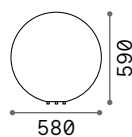

IP44

4,050 Kg / 0,2306 m³
E27 max 1x60W

€ 325

195490 White

4000 K
1020 lm

151991 € 2,00