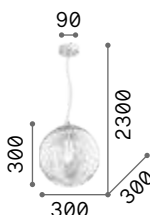

Mapa Max

Chrome metal frame. Clear blown glass diffuser with decorative aluminum thread inside. Suspension lamps with steel cables adjustable in length with automatic device.

3,450 Kg / 0,1370 m³

1,370 Kg / 0,0527 m³