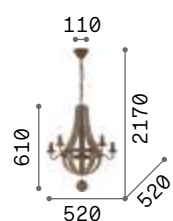

IP20

2,670 Kg / 0,2695 m³
E14 max 5 x 40W

€ 350

129921 Wood

3000 K
470 lm

101224 € 2,00