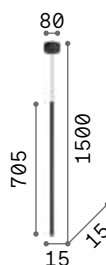

0,530 Kg / 0,0142 m³
LED 3,5W / 220 lm

€ 75

341057 White
263687 White
341064 Black
263670 Black
341071 Brass
263700 Brass

2700K new
3000K
2700K new
3000K
2700K new
3000K