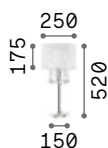

€ 6,00

P. 344

P. 438

Opera

Chrome frame. PVC foil shade
covered with metallic filaments. Cut
crystal pendants.

Lamp with integrated switch.

1,750 Kg / 0,0392 m³

E27 max 1x60W