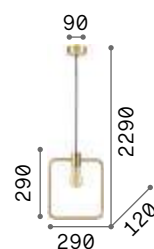

IP20

0,610 Kg / 0,0100 m³
E27 max 1x70W

€ 120

207858 Brass

2200 K
500 lm
151717 € 6,00