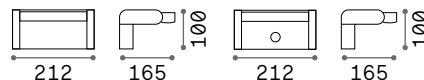

IP54 IP54

1,200 Kg / 0,0055 m³
LED 20,5W / 2300 lm

€ 120

1,300 Kg / 0,0055 m³
LED 21W / 2300 lm

€ 130

287690 White
326863 Grey
287683 Anthracit.
287706 Black
307169 Coffee

287720 White
326870 Grey
287713 Anthracit.
287737 Black
307176 Coffee