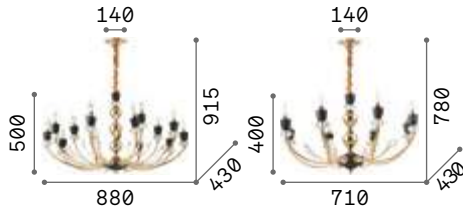

Vanity

Golden metal frame with matt black details. Cut crystals decorative elements. Velvet chain cover.

8,850 Kg / 0,2878 m³
E14 max 15 x 40W

€ 680

206639 ■ Gold

101224 € 2,00

4,940 Kg / 0,1454 m³
E14 max 8 x 40W

€ 420

206622 ■ Gold

101224 € 2,00