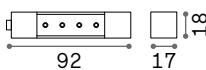

CONNECTOR HORIZONTAL LOW Optional

Weight	Volume	Control	Finish	Code	€
0,21 Kg	0,0009 m ³	On-Off	White	282848	95
			Black	257990	95
		1-10V / DALI	White	286266	100
			Black	286259	100

LINEAR CONNECTOR Required - 1 Kit x linear connection