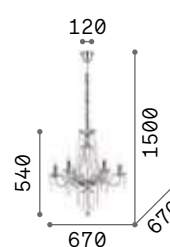

11,300 Kg / 0,1461 m³
E14 max 8 x 28W

€ 850

087764 Gold

3000 K
430 lm

101248 € 2,00

P. 442

Amadeus

Metal chrome frame. Decorative elements made of blown glass and cut crystals. Velvet chain cover.