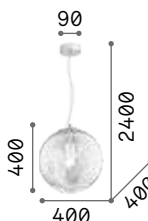

Mapa Max

Chrome metal frame. Clear blown glass diffuser with decorative aluminum thread inside. Suspension lamps with steel cables adjustable in length with automatic device.

3,450 Kg / 0,1370 m³

1,370 Kg / 0,0527 m³