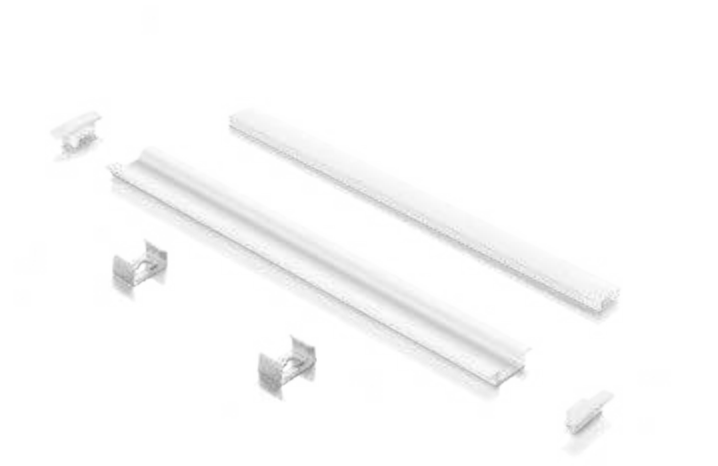

Mounting kit PROFILE 12 mm.