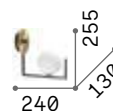

IP20 PROTEZIONE

0,670 Kg / 0,0192 m³
G9 max 1x 15W

€ 73

273655 ■ Black

3000 K
510 lm

305486 € 6,00