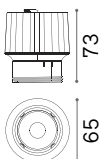

0,350 Kg/0,0030 m³

LED COB CITIZEN Required - Driver TRIDONIC ON/OFF included

Power	Beam	Lumen	CCT	Finish	Code	€
15W	35°	1500 lm	2700 K	Black	208572	90
		1550 lm	3000 K	Black	208589	90
		1650 lm	4000 K	Black	208596	90

DIMMABLE DRIVER* Optional

	Power	Output	Measure (LxHxW)	Code	€
1-10V	20 W	350 mA	101 x 29 x 51 mm	216324	65
DALI/Push	17 W	350 mA	130 x 30 x 43 mm	216263	115

* The dimmable power supplies must be ordered in concomitance with the product and will be included inside the fittings by replacing the on-off power supply. ** Lens 35° included.