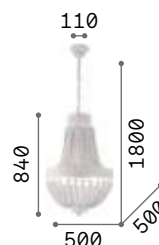

3000 K
470 lm

101224 € 2,00

Monet

Metal frame with round bands decorated with repoussage technique. Chains of natural wood gems. White matt varnish finish.

IP20

IP20

6,700 Kg / 0,0534 m³
E14 max 6 x 40W

5,300 Kg / 0,0387 m³
E14 max 5 x 40W