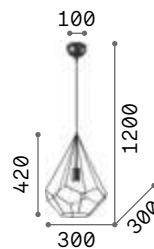

IP20

0,720 Kg / 0,0480 m³
E27 max 1x60W

€ 198

148175 ■ Black

2200 K
440 lm

151694 € 4,00