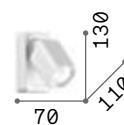

Rudy

White or black powder coated die-cast aluminium frame. Adjustable diffusers: they can be rotated and reclined.

LED Bulbs LED GU10 7W 3000 K included.
Cod. **123943**