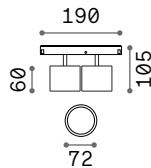

0,750 Kg/0,0026 m³

LED COB CITIZEN UGR <19

Power	Beam	Control	Lumen	CCT	Finish	Code	€
20 W	38°	On-Off	2000 lm	3000 K	White	327549	190
					Black	316307	190

Light beam: ACCENT