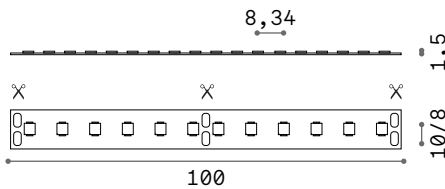

SMD 2835 120 LED/m - 50.000h

Power	IP	Lumen	CCT	Measure	Code	€		
5 W/m	IP20	470 lm/m	2700 K	8x5000mm	346328	50 new		
		490 lm/m	3000 K	8x5000mm	346335	50 new		
		510 lm/m	4000 K	8x5000mm	346359	50 new		
	IP65	460 lm/m	3000 K	8x5000mm	346342	60 new		
		500 lm/m	4000 K	8x5000mm	346366	60 new		
		10 W/m	IP20	910 lm/m	2700 K	8x5000mm	346373	50 new
940 lm/m	3000 K	8x5000mm		346380	50 new			
970 lm/m	4000 K	8x5000mm		346403	50 new			
	IP65	960 lm/m	3000 K	8x5000mm	346397	60 new		
		1040 lm/m	4000 K	8x5000mm	346410	60 new		
		15 W/m	IP20	1400 lm/m	2700 K	10x5000mm	272498	55
1450 lm/m	3000 K	10x5000mm		272481	55			
1600 lm/m	4000 K	10x5000mm		272474	55			
	IP65	1400 lm/m	3000 K	10x5000mm	272504	75		
		1480 lm/m	4000 K	10x5000mm	287959	75