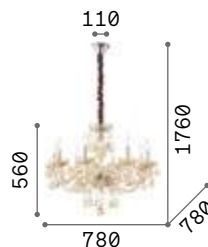

IP20

7,630 Kg / 0,1321 m³
E14 max 8 x 40W

€ 560

166889 Amber

3000 K
430 lm

101248 € 2,00

Negresco

Plated metal frame and details.
Clear blown glass arms with golden
inner part. Decorative elements in
clear glass and cut crystal. Velvet
chain cover. Color: gold.