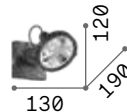

1,270 Kg / 0,0202 m³
GU10 max 4 x 50W

€ 304

200217 White
200255 Black

3000 K
750 lm

189031 € 15,00

0,890 Kg / 0,0074 m³
GU10 max 2 x 50W

€ 166

200200 White
200248 Black

3000 K
750 lm

189031 € 15,00

0,480 Kg / 0,0034 m³
GU10 max 1 x 50W

€ 86

200194 White
200231 Black

3000 K
750 lm

189031 € 15,00