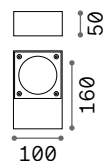

■ IP65

0,820 Kg / 0,0018 m³
GX53 max 1x9W

€ 90

318226 White new
345611 Grey new
318202 Anthracit. new
318219 Black new
318196 Coffee new