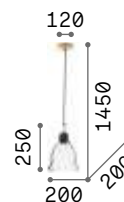

IP20

0,950 Kg / 0,0243 m³
E27 max 1 x 60W

€ 105

122564 ■ Black

3000 K
910 lm
119571 € 3,50