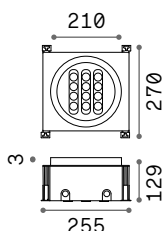

3,500 Kg/0,0242 m³

LED SMD OSRAM Driver ON/OFF included

Power	Lumen	CCT	Finish	Code	€
20W	1800 lm	3000 K	Steel	277035	530