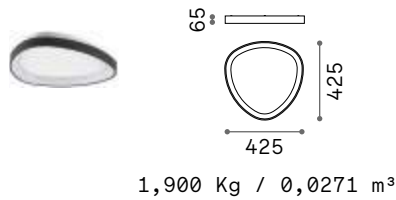

Gemini new

Powder coated or plated metal ceiling rose and body. Opal polycarbonate diffuser. Clear PVC cable. Available finishes: white, black or brushed brass. DALI/Push dimmable version available for the models with 810 mm and 610 mm diameter.

Source	LED SMD	LED life	50.000 h
Power	24W / 42W	Insulation class	II
Driver included	On/Off / DALI/Push	IP	20
Drivers available	No	Material	Aluminum
Beam	130°		
CCT	2700 K / 3000 K /		
CRI	≥90		

LED SMD Driver included

Measure	Power	Driver	Lumen	CCT	Finish	Code	€
425 x 425	24 W	On-Off	2300 lm	2700 K	White	341439	220 new
					Black	341446	220 new
					Brass	341453	220 new
			2900 lm	3000 K	White	328010	220
					Black	328027	220
					Brass	328034	220