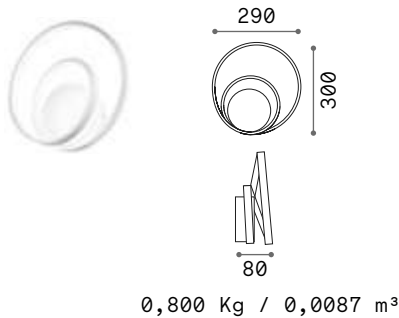

Oz new

Plated or powder coated metal base and frame. Opal rubber diffuser. Available finishes: white, black or brushed brass. DALI/Push dimmable version available.

LED LED source 2700 / 3000 / 4000 K, 30.000 h life.

Source	LED SMD	LED life	30.000 h
Power	26W / 28W	Insulation class	II
Driver included	On/Off / DALI/Push	IP	20
Drivers available	No	Material	Aluminum
CCT	2700 K / 3000 K / 4000 K		
CRI	≥90		

LED SMD Driver included

Power	Driver	Lumen	CCT	Finish	Code	€		
26 W	On-Off	2450 lm	2700 K	White	342221	150 new		
				Black	342238	150 new		
				Brass	342245	150 new		
		2500 lm	3000 K	White	253695	150		
				Black	269399	150		
				Brass	269405	150		
				2650 lm	4000 K	White	342252	150 new
						Black	342269	150 new
						Brass	342276	150 new
28 W	DALI/Push	2500 lm	3000 K	White	304489	230		
				Black	304496	230		
				Brass	304502	230