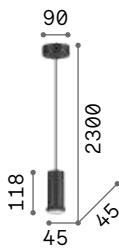

Mix Up

Powder-coated varnished metal ceiling cap and interchangeable shades. PVC cable. Finishes: white or black.

0,460 Kg / 0,0018 m³
E27 max 1x60W

€ 55

288406 White
288390 Black

2,000 Kg / 0,0676 m³

€ 85

288437 White
288420 Black

1,100 Kg / 0,0446 m³

€ 55

307404 White
288475 Black

0,800 Kg / 0,0147 m³

€ 40

307411 White
288444 Black

0,500 Kg / 0,0174 m³

€ 35

307428 White
288451 Black

3000 K
900 lm
123899 € 3,50