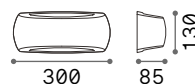

0,520 Kg / 0,0050 m³
E27 max 1x23W

€ 52

123745 White

4000 K
580 lm

151960 € 2,00

0,610 Kg / 0,0050 m³
E27 max 1x23W

€ 35

123776 White
123769 Grey
123783 Black

4000 K
580 lm

151960 € 2,00