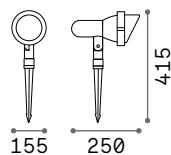

IP65

1,230 Kg / 0,0086 m³
E27 max 1x42W

€ 90

033044 ■ Anthracit.
321622 ■ Coffee

4000 K
580 lm

151960

€ 2,00