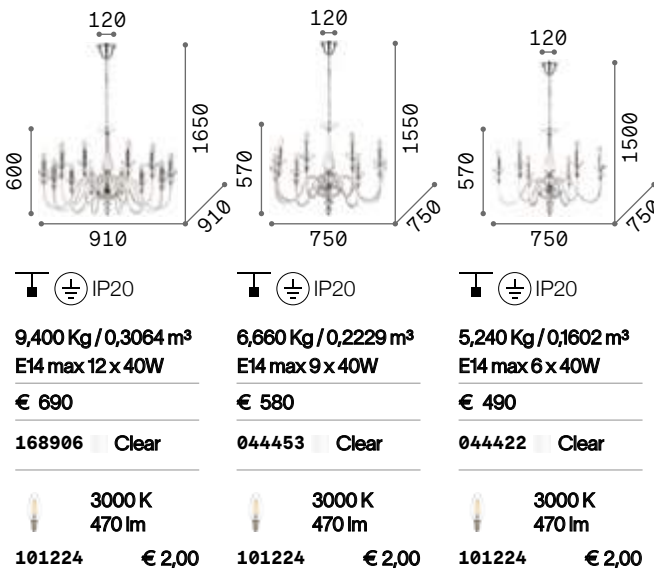

€ 750

044255 Clear

3000 K
480 lm

101200 € 2,00

Doge

Chromed metal ceiling cap, frame and details. Handcrafted clear blown glass decorative elements. Transparent PVC cable.

Danieli

Golden metal structure and details.
Hand modeled and blown glass
decorative elements. Velvet chain
cover. Color: amber.