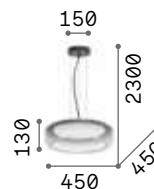

Topico **new**

Matt varnished metal ceiling rose and frame. Double glass diffuser: etched white inside, clear with smoked shade on the top on the outside. Black PVC cable. Color: Black.

LED LED source 3000 K, 30.000 h life.

IP20

4,810 Kg / 0,1235 m³
LED 28W / 2450 lm

€ 250

333045 Smoky Grey **new**