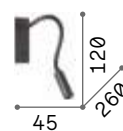

IP20

0,240 Kg / 0,0027 m³
LED 3W / 300 lm

€ 130

285320 ■ White
272030 ■ Black