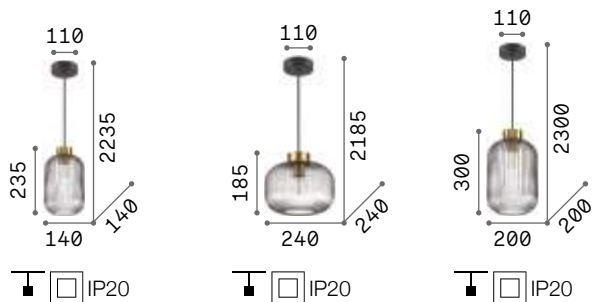

IP20	IP20	IP20
1,350 Kg / 0,0147 m³ E27 max 1x 60W	1,560 Kg / 0,0532 m³ E27 max 1x 60W	1,80 Kg / 0,0269 m³ E27 max 1x 60W
€ 105	€ 127	€ 138
237442 Smoky Grey 248554 Green	237398 Smoky Grey 237428 Green	237510 Smoky Grey 237497 Green
3000 K 910 lm	3000 K 910 lm	3000 K 910 lm
119571 € 3,50	119571 € 3,50	119571 € 3,50