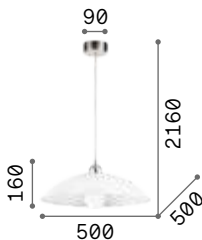

Lana

Transparent glass diffuser with silkscreen decorations inside and sandblasted outside. Chrome metal glass holders.

2,720 Kg / 0,0533 m³

E27 max 1x60W

€ 116

068169 White

3000 K
950 lm

101330

€ 4,50

P. 298