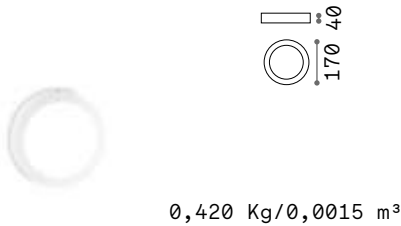

Universal Round new

Diffusive ceiling lamp for indoor ceiling or wall installation, suitable for general and uniform lighting. Varnished steel body with white finish, plastic diffuser. Integrated LED source, available in 4 different powers. LED useful life 25.000 h; protection IP20, insulation class II.

Source	LED SMD	LED life	25.000 h
Power	12W / 36W	Insulation class	II
Driver included	On/Off	IP	20
Drivers available	No	Material	Steel
CCT	2700 K / 3000 K / 4000 K		
CRI	≥90		

LED SMD Driver ON/OFF included

Power	Beam	Lumen	CCT	Finish	Code	€
12 W	110°	1100 lm	2700K	White	342566	30 new
		1200 lm	3000 K	White	138596	30
		1300 lm	4000 K	White	321776	30