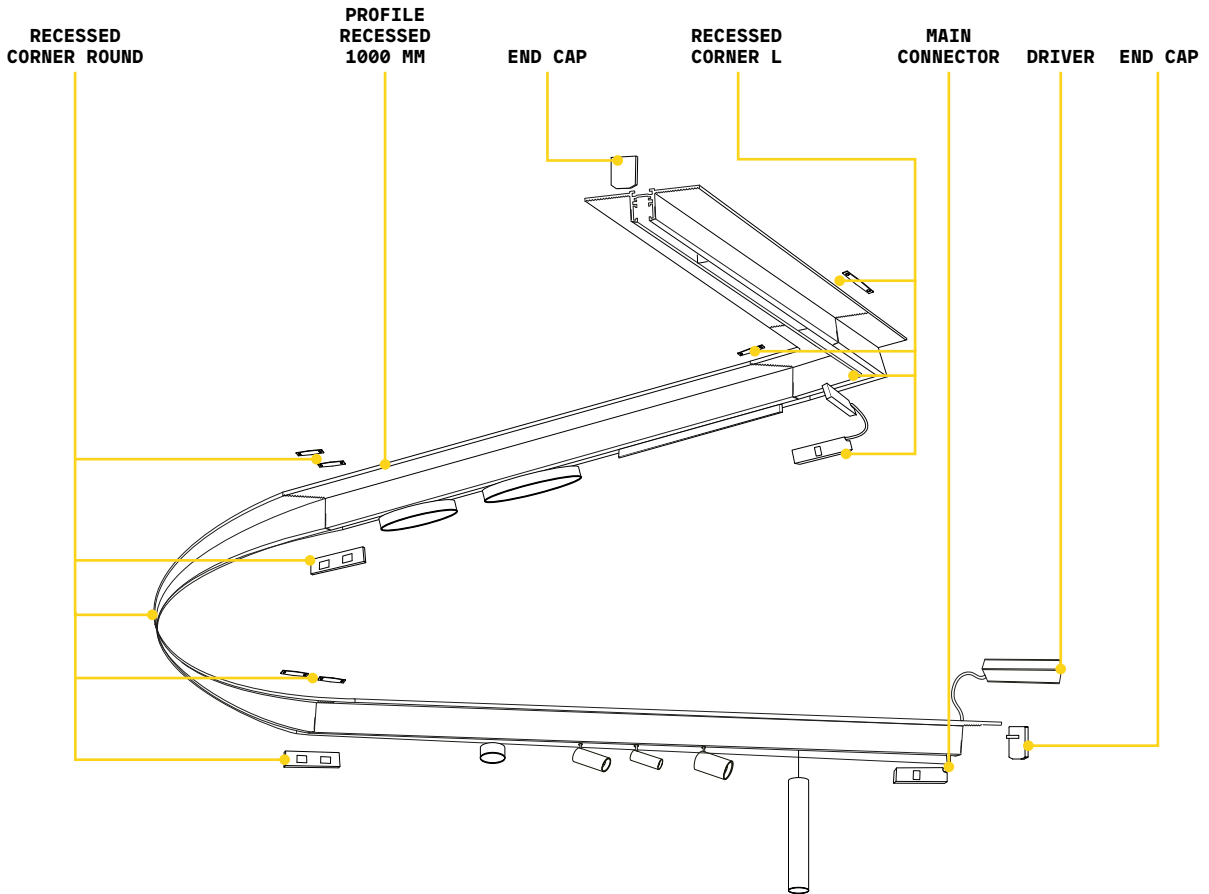

END CAP (2pcs. incl.)

Required	Measure (LxHxW)	Finish	Code	€
Yes	10x7x15 mm	Black	332635	3

Deva - Assembly plans

Deva - Recessed Easy

PROFILE No mounting kit required, direct ceiling installation
RECESSED EASY Maximum length per power source: 10 meters