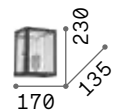

■ IP20

1,590 Kg / 0,0136 m³
E27 max 1x 42W

€ 95

092836 ■ Black

2200 K
440 lm

151694 € 4,00

P. 101