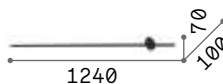

Essence **new**

Powder coated aluminum base and body. Opal color acrylic diffuser. Indirect lighting emission. Color: white or black.

LED LED source 2700/3000/4000 K, 30.000 h life.

1,040 Kg / 0,0163 m³
LED 19W / 2150/2300/2350 lm
€ 240

0,800 Kg / 0,0205 m³
LED 12W / 1300/1400/1450 lm
€ 182

265575 White 3000K
341019 Black 2700K **new**
285108 Black 3000K
341026 Black 4000K **new**

285115 White 3000K
340999 Black 2700K **new**
265643 Black 3000K
341002 Black 4000K **new**