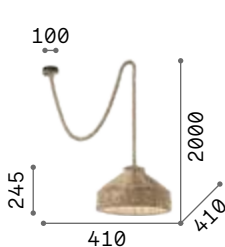

P. 444

P. 484

Canapa

Metal varnished frame. Electrical cables and diffusers covered with natural hemp rope.

IP20

2,190 Kg / 0,0944 m³

E27 max 1x 15W

€ 180