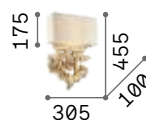

IP20

4,160 Kg / 0,0371 m³
E14 max 2 x 40W

€ 230

075211 Canvas

3000 K
480 lm

101200 € 2,00