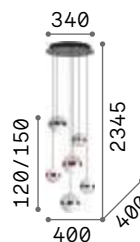

IP20

5,500 Kg / 0,0540 m³
LED 58W / 5400 lm

€ 650

321172 White