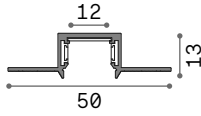

Stick Recessed

TRACK Kit for profile installation and closing caps included

Length	Weight	Volume	Finish	Code	€
1000 mm	0,400 Kg	0,0816 m³	Black	329598	35
2000 mm	0,800 Kg	0,1586 m³	Black	329604	70