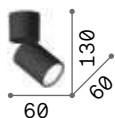

Toby

Powder coated die cast aluminum frame. Adjustable diffusers: they can be rotated or inclined. Colors: white or black.

LED Bulbs LED GU10 7W 3000 K included.
Cod. 123943

0,220 Kg / 0,0008 m³
GU10 max 1x 35W

€ 60

271538 ■ White
271545 ■ Black

3000 K
540 lm

123943 € 3,50