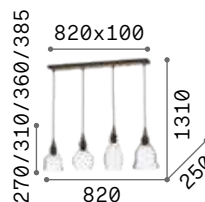

IP20

4,090 Kg / 0,0983 m³
E27 max 4 x 60W

€ 415

122557 ■ Black

3000 K
910 lm
119571 € 3,50