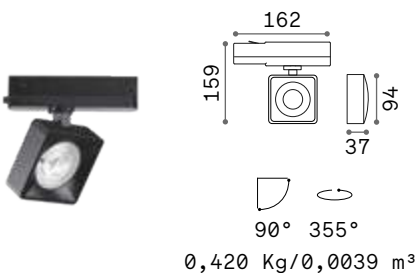

3-PHASE LED COB CREE Driver PHILIPS ON/OFF included

Power	Beam	Lumen	CCT	Finish	Code	€
22 W	36°	2000 lm	3000 K	White	296364	135
				Black	296357	135

Link 3-Phase - Page 708

Light beam: ACCENT

m	lx	Øm
1	3646	0,65
2	911	1,30
3	405	1,90
4	228	2,60
5	146	3,20

CRI≥95 22W 36° 1750lm 3000K