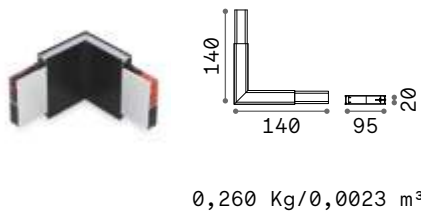

CORNER Optional - Up-light not included

Power	Beam	Lumen	CCT	Finish	Code	€
5,5 W	104°	640 lm	3000 K	White	241999	46
				Black	242002	46
		730 lm	4000 K	White	268149	46
				Black	268118	46

STRUCTURE CONNECTOR

Required	Code	€
Yes - 1Kit x connection	241982	6

Light beam: **BI-EMISSION**
WIDE

m	lx	øm
1	572	2,56
2	143	5,12
3	64	7,68
4	36	10,24
5	23	12,80

CRI≥90 32W 104°+104° 1750+1750lm 4000K