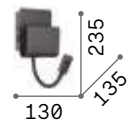

IP20

0,870 Kg / 0,0021m³
LED 9,5W / 750 lm

€ 150

243160 ■ White
237930 ■ Black