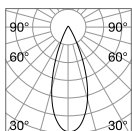

GU10 ADAPTOR WITH LAMPHOLDER INCLUDED - IP20

Required	Finish	Code	€
No	White	208640	17
	Black	208657	17

Light beam: ACCENT

m	lx	øm
1	1653	0,72
2	413	1,44
3	184	2,16
4	103	2,88
5	66	3,60