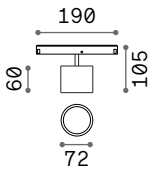

Ego Track Big

0,470 Kg/0,0026 m³

LED COB CITIZEN UGR <19

Power	Beam	Control	Lumen	CCT	Finish	Code	€
10 W	38°	On-Off	1000 lm	3000 K	White	327556	110
					Black	300764	110