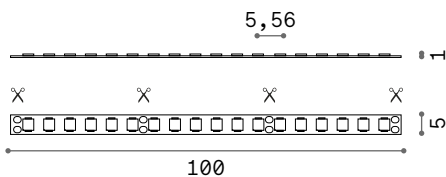

Tesi 8mm new

Flexible steel tape for wall-to-wall tension application, to be used as a support for the application of LED strips for indirect lighting. Tape available in two widths of 8 mm and 20 mm, maximum length of 5 or 10 meters that can be cut to size, aluminum supports with locking system, available in steel, white or black finishes. Ideal for environments with an historical and architectural character that are already highly personalized, with its minimal section it disappears inside the environment to guarantee a result of extreme formal cleanliness.

STRIP LED SUPPORT

0,060 Kg/0,0029 m³

Length	Width	Finish		Code	€
5000 mm	8 mm	Steel		344935	150 new
		White		344928	150 new
		Black		344911	150 new

0,080 Kg/0,0029 m³

Length	Width	Finish		Code	€
10000 mm	8 mm	Steel		344904	165 new
		White		344898	165 new
		Black		344881	165 new

RECOMMENDED STRIP LED AND DRIVER

SMD 2835 180 LED/m - 50.000h

Power	IP	Lumen	CCT	Measure	Code	€
8 W/m	IP20	670 lm/m	2700 K	5x5000mm	345772	50 new
		700 lm/m	3000 K	5x5000mm	345789	50 new
		750 lm/m	4000 K	5x5000mm	345796	50 new

DRIVER ON/OFF

Light beam: **INDIRECT**

Power	Output	Class	Measure(LxHxW)	Driver box	Code	€
30 W	24 Vdc		140 x 28 x 45 mm	255 x 55 x 75 mm	124070	17
60 W	24 Vdc		186 x 33 x 50 mm	255 x 55 x 75 mm	124087	25
150 W	24 Vdc		268 x 31 x 45 mm	330 x 60 x 80 mm	124117	45