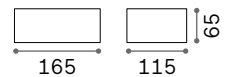

IP44

0,510 Kg / 0,0026 m³
G9 max 1x28W

€ 55

- 115351 White
- 326979 Grey
- 115368 Anthracit.
- 115375 Black
- 213330 Coffee

4000 K
530 lm
307879 € 6,00