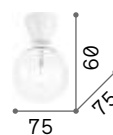

IP20

0,290 Kg / 0,0004 m³
E27 max 1x 60W

€ 27

155227 ■ White
155142 ■ Black

101323 3000 K
1050 lm € 4,50