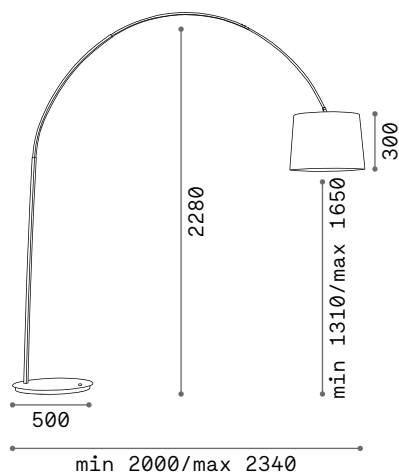

IP20

12,000 Kg / 0,0856 m³
E27 max 1x60W

0,430 Kg / 0,0709 m³

€ 600

€ 75

286686 ■ White
286662 ■ Chrome
286679 ■ Black

046723 ■ White
041742 ■ Chrome
046471 ■ Black

3000 K
1050 lm
101347 € 6,00