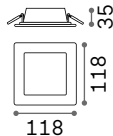

① 100 x 100 mm

0,270 Kg/0,0012 m³

LED SMD AND DRIVER Included

Power	Beam	Lumen	CCT	Finish	Code	€
10 W	110°	1200 lm	3000 K	White	123981	30