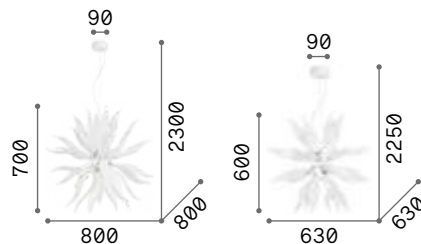

3000 K
430 lm

101279 € 2,00

P. 422

Leaves

White metal frame. White hand-shaped blown glass decorative elements. Steel cables adjustable in length.

Bulbs LED G9 3W 3000 K included.
Cod. **209043**

5,800 Kg / 0,1123 m³
G9 max 12 x 40W