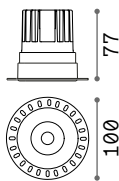

Game Trimless

⌀ 75 mm

0,300 Kg/0,0011 m³

LED COB CREE Driver ON/OFF included - CRI ≥90

Power	Beam	Lumen	CCT	Finish	Code	€
11W	36°	950 lm	3000 K	White	319667	50
				Black	319650	50