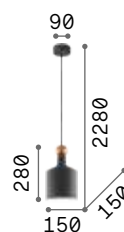

IP20

0,750 Kg / 0,0090 m³
E27 max 1 x 42W

€ 75

221496 ■ Dark Grey

3000 K
900 lm

123899 € 3,50