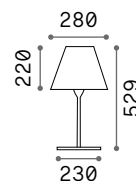

2,940 Kg / 0,0247 m³
E27 max 1x42W

€ 115

298597 ■ Anthracit.

4000 K
1020 lm

151991 € 2,00