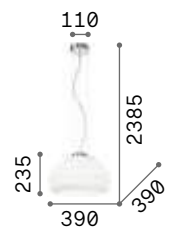

IP20

3,700 Kg / 0,0693 m³
E27 max 1x60W

€ 200

132389 White

3000 K
950 lm

101354 € 6,00