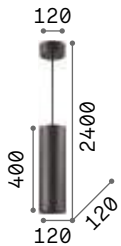

2,950 Kg / 0,0092 m³
GU10 max 1x28W

€ 140

158723 ■ Black