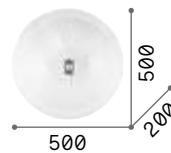

6,150 Kg / 0,0647 m³
E27 max 4 x 60W

€ 240

008615 Clear
140186 Amber

3000 K
430 lm

101279 € 2,00