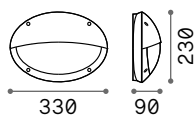

0,800 Kg / 0,0109 m³
E27 max 1x23W

€ 25

096711 White
096704 Black

151991 € 2,00

0,800 Kg / 0,0109 m³
E27 max 1x23W

€ 25

096735 White
096728 Black

151991 € 2,00