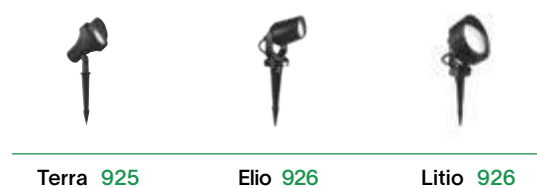

Spotlights

Outdoors

Alphabetical index

Elio	926
Inside	927
Koala	920
Litio	926
O-Zone	916
Sirio	924
Starlight	918
Terra	925
Thor	914
Ulex	922

Typology index