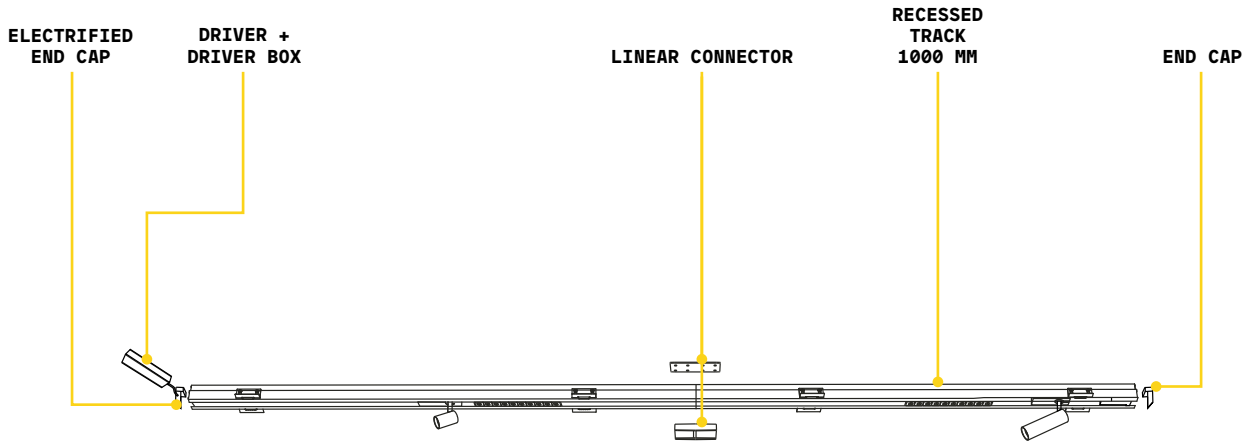

Arca - Recessed

TRACK Kit for profile installation and closing caps included
Maximum length per power source: 25 meters

Length	Weight	Volume	Finish	Code	€
1000 mm	2,90 Kg	0,0269 m³	Black	222769	187
3000 mm	8,70 Kg	0,0496 m³	Black	222882	490

	Required	Cables Length	Measure (L x H x W)	Code	€
LINEAR CONNECTOR	Yes - 1 Kit x connection		100 x 18 x 38 mm	254944	25
ELECTRIFIED END CAP	Yes - 1 Kit x power source max 210 W	380 mm	86 x 80 x 42 mm	223124	24