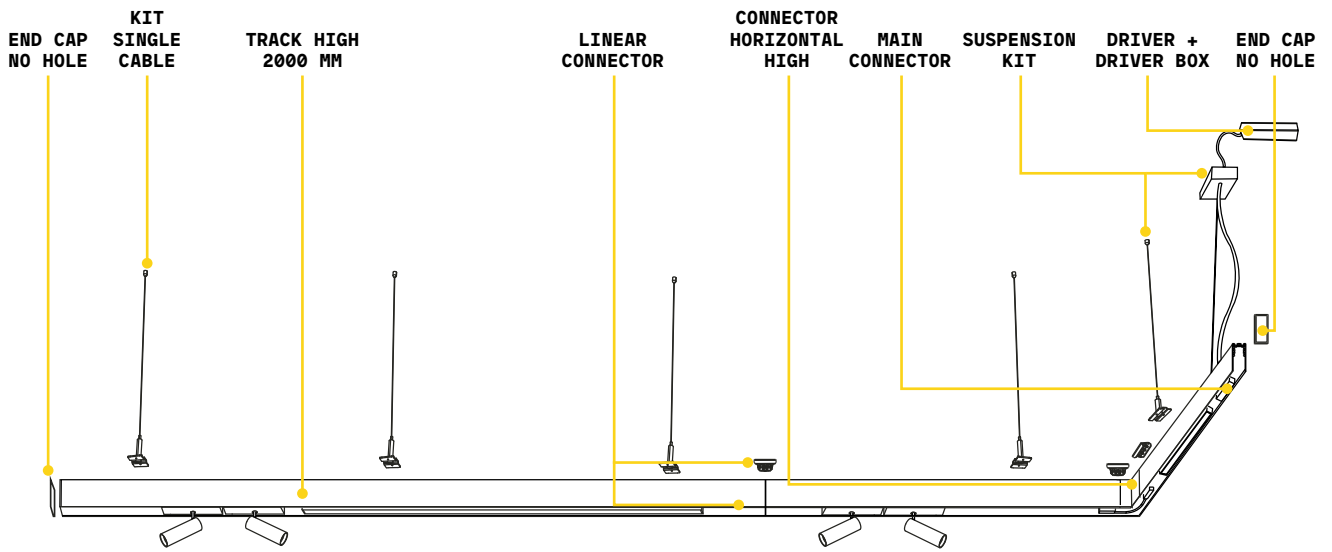

Ego - Assembly plans