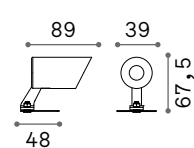

■ IP65

0,520 Kg / 0,0014 m³
LED 3W / 300 lm

€ 65

331355 ■ Black