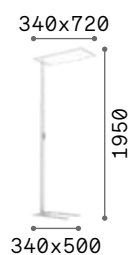

Comfort new

Powder-coated aluminum structure. Double source: upright with diffused emission, downlight available with diffused or concentrated emission. Light sensor. PVC cable with plug. Colors: black or white.

LED LED source 3000/4000 K, 50.000 h life.

Lamp with dimmer.

USB Lamp with integrated USB socket.
Cod. **296685, 306452, 296678, 306469**

UGR Product with UGR <16.

IP20
19,500 Kg / 0,0638 m³
LED 76W / 9800 lm
€ 1060

IP20
12,700 Kg / 0,0326 m³
LED 76W / 9700/10800 lm
€ 680

345307 White new
336220 Black new

296685 White **3000K**
306452 White **4000K**
296678 Black **3000K**
306469 Black **4000K**