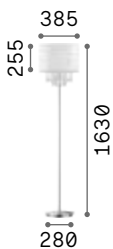

5,720 Kg / 0,0770 m³
E27 max 1x60W

€ 315

068275 White

3000 K
950 lm

101354

€ 6,00

P. 198

P. 440

P. 486