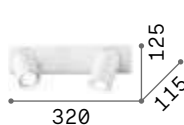

Rudy

White or black powder coated die-cast aluminium frame. Adjustable diffusers: they can be rotated and reclined.

LED Bulbs LED GU10 7W 3000 K included.
Cod. **123943**