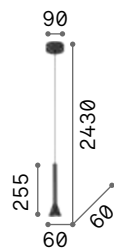

IP20

0,450 Kg / 0,0054 m³
LED 7W / 500 lm

€ 110

285122 ■ Nickel
279770 ■ Black
279794 ■ Brass