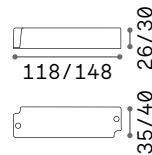

Driver
Not included
Required

€ 75 / 80

226187 20W
226194 40W