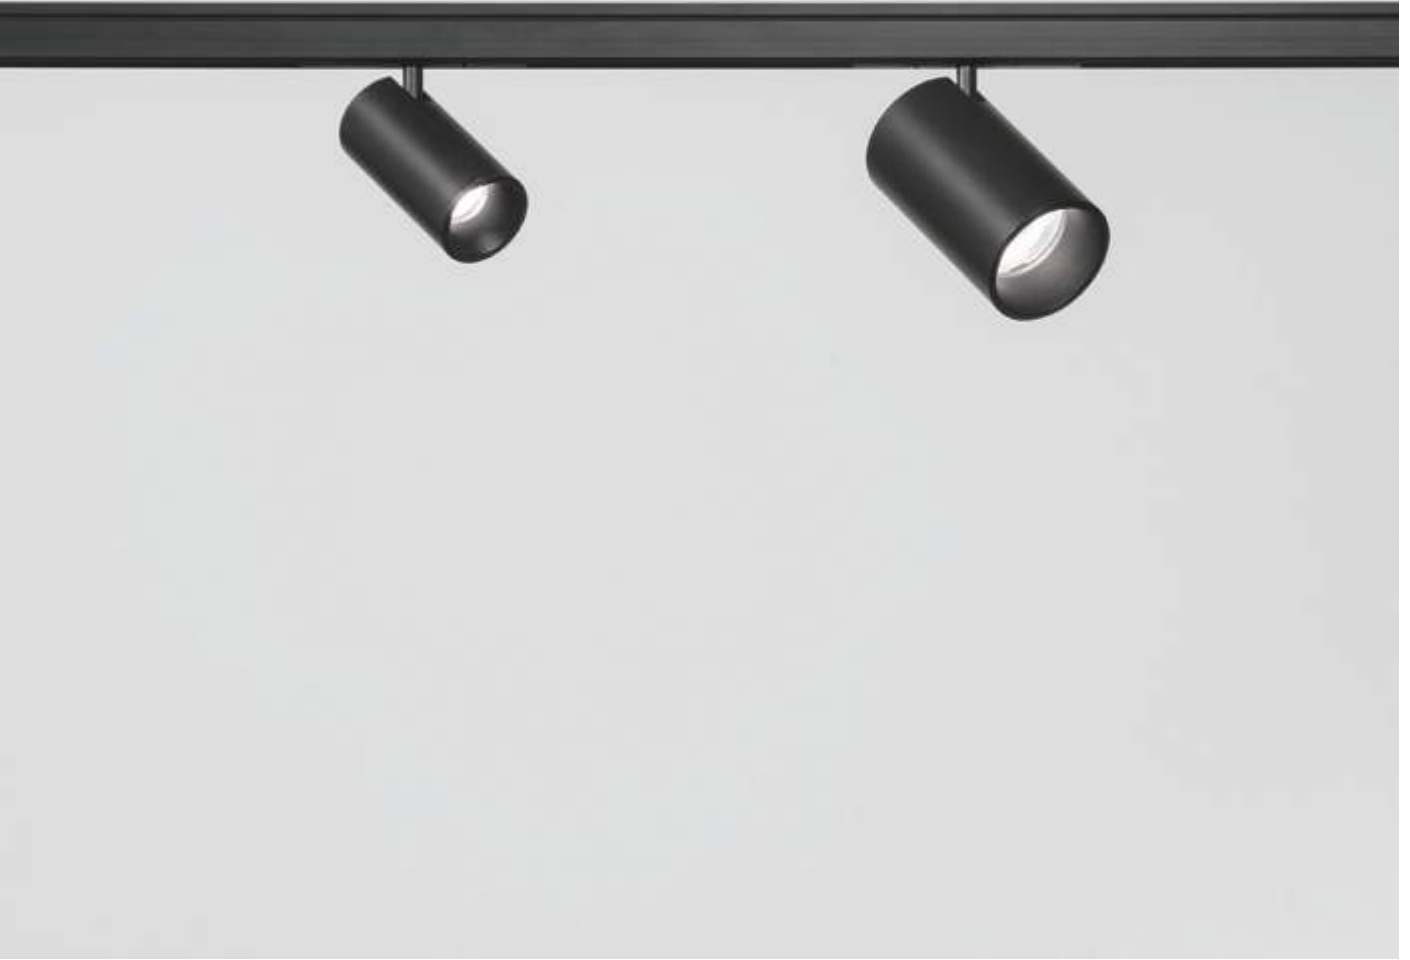

Deva Disc

0,110 Kg/0,0004 m³

LED COB BRIDGELUX

Power	Beam	Control	Lumen	CCT	Finish	Code	€
5 W	38°	On-Off	500 lm	3000 K	White	332857	40 new
					Black	332840	40 new

0,330 Kg/0,0020 m³

LED SMD

Power	Beam	Control	Lumen	CCT	Finish	Code	€
10 W	98°	On-Off	1100 lm	3000 K	White	332888	45 new
					Black	332864	45 new

0,430 Kg/0,0020 m³

LED SMD

Power	Beam	Control	Lumen	CCT	Finish	Code	€
15 W	98°	On-Off	1750 lm	3000 K	White	332918	55 new
					Black	332901	55 new

Light beam: ACCENT

Light beam: WIDE

m	lx	øm
1	764	0,68
2	191	1,40
3	85	2,00
4	48	2,70
5	31	3,40

m	lx	øm
1	309	3,30
2	77	6,60
3	34	9,80
4	19	13,00
5	12	16,00

CRI≥90 5W 38° 500lm 3000K

CRI≥90 15W 98° 1750lm 3000K