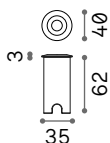

Rocket

Walkable recessed fitting. Brushed steel body. Tempered glass diffuser.

LED LED source 3000/4000 K, 30.000 h life.

0,560 Kg / 0,0034 m³
LED 3W / 260/280 lm

0,560 Kg / 0,0034 m³
LED 3W / 260/280 lm

€ 135

€ 135

247144	Steel	3000K	247151	Steel	3000K
122014	Steel	4000K	122021	Steel	4000K

Rocket Ultramini new

Aluminum body. Clear tempered glass diffuser. Color: brushed steel.

LED LED source 3000 K, 35.000 h life.

0,210 Kg / 0,0006 m³
LED 2,5W / 150 lm

0,210 Kg / 0,0006 m³
LED 1,3W / 80 lm

Driver
Not included
Required

€ 65

€ 45

€ 12/10

325156	Steel	new	325132	Steel	new	276205	1W
						325163	2.4W