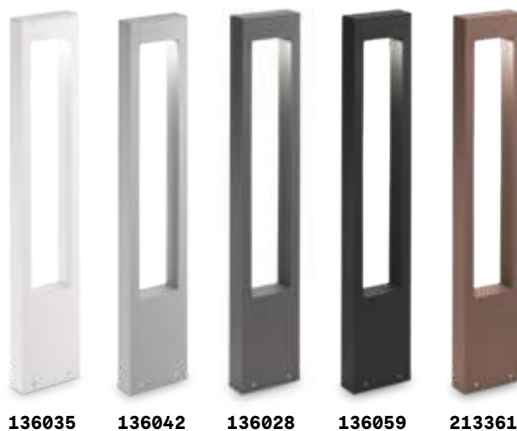

136035 136042 136028 136059 213361

IP44

1,150 Kg / 0,0092 m³
G9 max 1x15W

€ 180

- 136035 White
- 136042 Grey
- 136028 Anthracit.
- 136059 Black
- 213361 Coffee

4000 K
530 lm
307879 € 6,00