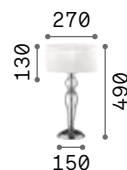

IP20

1,900 Kg / 0,0610 m³
E27 max 1x60W

€ 135

051406 Clear

3000 K
900 lm

123899 € 3,50