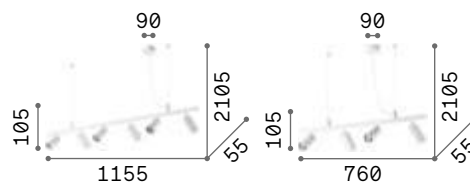

2,700 Kg / 0,0360 m³
GU10 max 6 x 28W

€ 350

231433 White
231396 Black
244648 Brass

3000 K
540 lm

123943 € 3,50

2,310 Kg / 0,0243 m³
GU10 max 4 x 28W

€ 275

231372 White
231341 Black
244624 Brass

3000 K
540 lm

123943 € 3,50