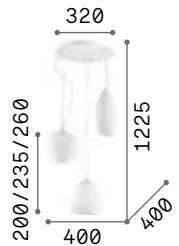

IP20

3,740 Kg / 0,0642 m³
E27 max 3 x 60W

€ 280

198095 White

3000 K
900 lm

123899 € 3,50