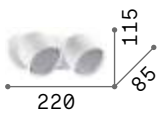

■ IP20 INCLUSA

0,930 Kg / 0,0035 m³

GX53 max 2 x 15W

€ 68

314136 ■ White

327938 ■ Black

327921 ■ Brass

3000 K
910 lm

123936

€ 5,00