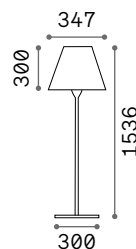

6,500 Kg / 0,0525 m³
E27 max 1x42W

€ 150

298610 ■ Anthracit.

4000 K
1020 lm

151991 € 2,00