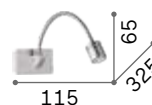

IP20

0,500 Kg / 0,0031 m³
LED 3,5W / 190 lm

€ 88

031460 Chrome
031477 Nickel
121352 Ant. Brass