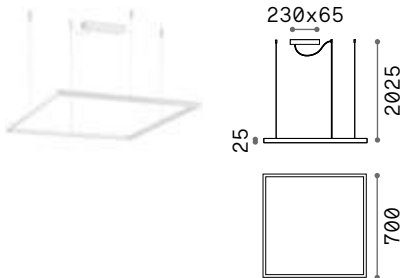

2,000 Kg/0,0819 m³

LED SMD Driver included - Cable length 2500 mm

Measure	Power	Driver	Lumen	CCT	Finish	Code	€
700x700	44 W	On-Off	4350 lm	3000 K	White	259178	245
					Black	259185	245