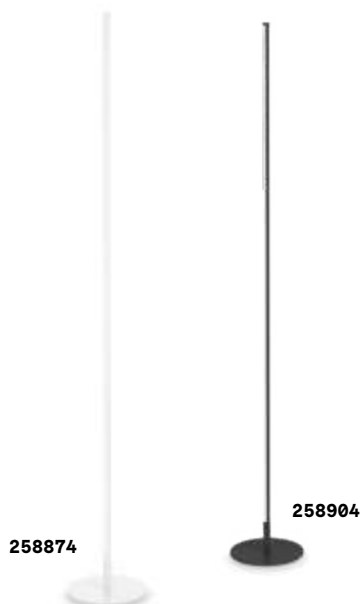

IP20

1,650 Kg / 0,0534 m³
LED 16W / 1700 lm

€ 150

258874 White
258904 Black