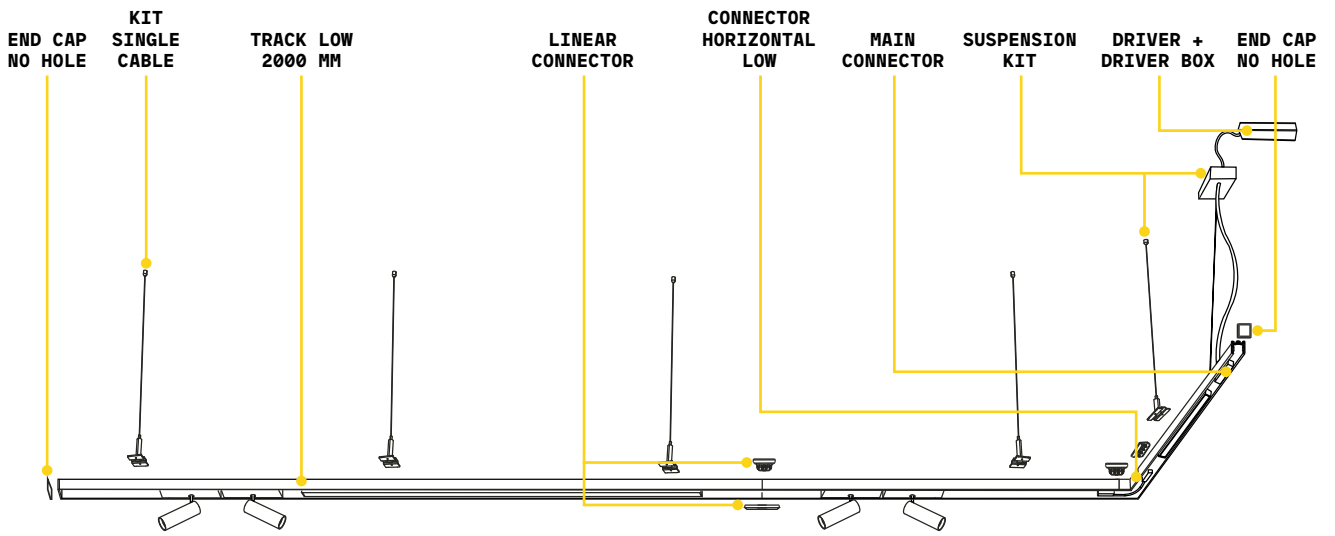

Ego - Assembly plans

PROFILE LOW

Ego - High

TRACK HIGH No mounting kit required, direct ceiling installation
Maximum length per power source: 25 meters

Length	Weight	Volume	Finish	Code	€
1000 mm	0,90 Kg	0,0023 m ³	White	282886	50
			Black	258027	50
2000 mm	1,80 Kg	0,0046 m ³	White	282893	120
			Black	266145	120