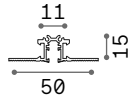

Deva - Recessed Easy

PROFILE No mounting kit required, direct ceiling installation
RECESSED EASY Maximum length per power source: 10 meters

Length	Weight	Volume	Finish	Code	€
1000 mm	0,370 Kg	0,0017 m³	Black	332499	25 new
2000 mm	0,870 Kg	0,0034 m³	Black	332512	50 new