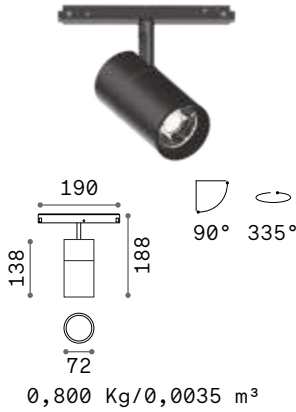

Ego Track Single

LED COB CITIZEN

Power	Beam	Control	Lumen	CCT	Finish	Code	€	
19W	35°	On-Off	2200 lm	3000 K	White	307558	140	
					Black	305608	140	
			2350 lm	4000 K	Black	321998	140	
		1-10V	2200 lm	3000 K	White	307527	155	
					Black	307510	155	
			DALI	2200 lm	3000 K	White	307541	185
		Black		307534	185