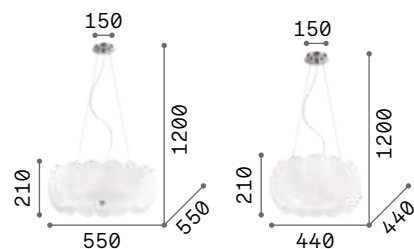

3000 K
910 lm

3000 K
910 lm

123936 € 5,00

123936 € 5,00

P. 278

Ovalino

Diffuser composed of circular elements created from curved and acid-etched glass sheet. Steel cables adjustable in length with automatic devices.