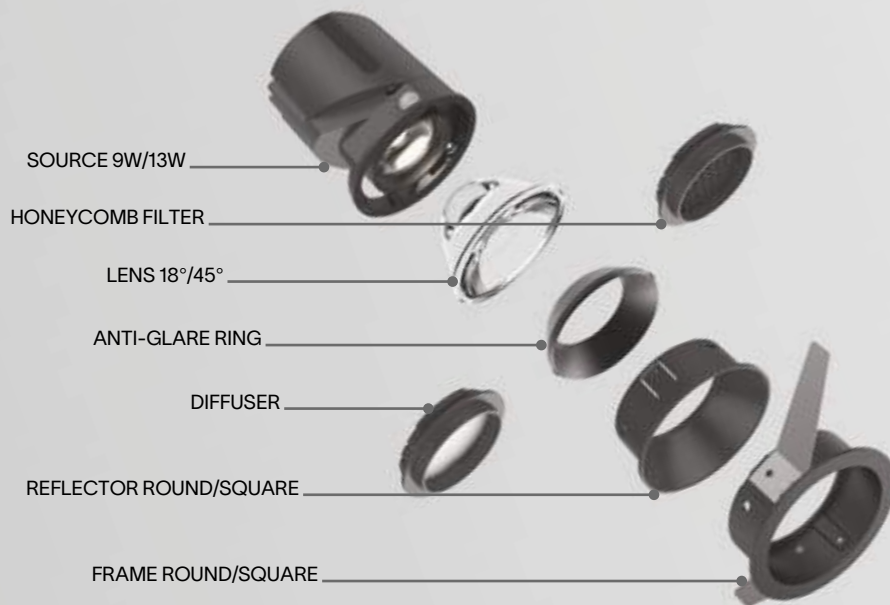

LENS

Required

Beam

Finish

Code

€

No

18°

Clear

287942

4

45°

Clear

279626

4

FILTER HONEYCOMB

No

Black

279718

4

DIFFUSER

No

Black

279725

3

ANTI-GLARE RING

No

White

288147

3

Black

279695

3