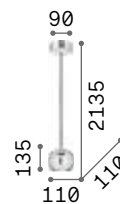

0,520 Kg / 0,0040 m³
GU10 max 1x28W

€ 70

231228 ■ White
116457 ■ Chrome
231259 ■ Black

3000 K
540 lm

123943 € 3,50