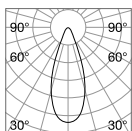

m	lx	øm
1	764	0,68
2	191	1,40
3	85	2,00
4	48	2,70
5	31	3,40