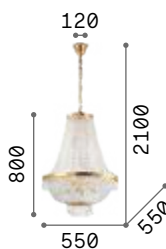

IP20 INCLUSA

9,600 Kg / 0,2965 m³
G9 max 12 x 4W

€ 1250

114279 Chrome
114743 Gold

3000 K
510 lm
305486 € 6,00