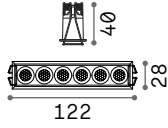

Lika Slim

117 x 23 mm
0,180 Kg/0,0013 m³

LED SMD Driver ON/OFF included

Power	Beam	Lumen	CCT	Finish		Code	€
10 W	32°	900 lm	2700 K	Black		341644	66 new
		1000 lm	3000 K	White		327501	66
				Black		305813	66
		1200 lm	4000 K	White		341675	66 new
				Black		341668	66 new