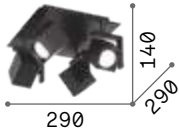

Metal base, frame and diffuser finished with matt varnish and chrome details. Adjustable diffusers. Available finishes: white or black.

■ □ ⊕ IP20

1,900 Kg / 0,0157 m³
GU10 max 4 x 50W

€ 260

073583 White
156712 Black