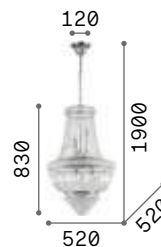

IP20

9,170 Kg / 0,2859 m³
E14 max 10 x 28W

€ 1050

215969 Chrome
207216 Brass

3000 K
470 lm

101224 € 2,00