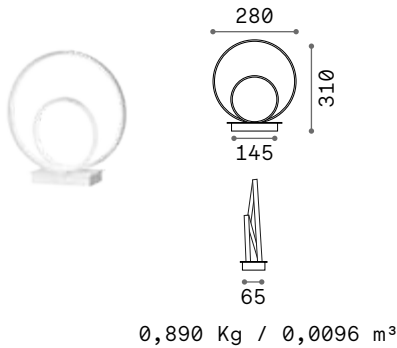

Oz new

Plated or powder coated metal base and frame. PVC wires. Opal rubber diffuser. Available finishes: white, black or brushed brass.

LED LED source 2700 / 3000 / 4000 K, 30.000 h life.

ON OFF Lamp with integrated switch.

Source	LED SMD	LED life	30.000 h
Power	22W	Insulation class	II
Driver included	On/Off	IP	20
Drivers available	No	Material	Aluminum
CCT	2700 K / 3000 K / 4000 K		
CRI	≥90		

LED SMD Driver included

Power	Driver	Lumen	CCT	Finish	Code	€
22 W	On-Off	2500 lm	2700 K	White	342467	140 new
				Black	342474	140 new
				Brass	342481	140 new
		2600 lm	3000 K	White	269474	140
				Black	269481	140
				Brass	269498	140
		2800 lm	4000 K	White	342498	140 new
				Black	342504	140 new
				Brass	342511	140 new