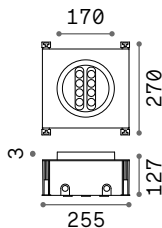

3,250 Kg/0,0133 m³

LED SMD OSRAM Driver ON/OFF included

Power	Lumen	CCT	Finish	Code	€
12W	1200 lm	3000 K	Steel	277028	405