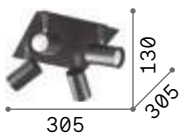

Spot

Metal base, frame and diffusers finished with matt varnish and chrome details. Adjustable diffusers. Available finishes: white or black.

■ □ ⊕ IP20

1,320 Kg / 0,0139 m³
GU10 max 4 x 28W

€ 100

156774 White
156781 Black

108292 € 3,00

P. 412 P. 694