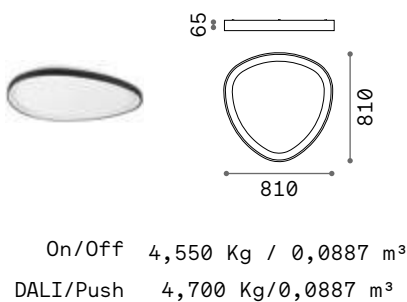

LED SMD Driver included

Measure	Power	Driver	Lumen	CCT	Finish	Code	€
810 x 810	42 W	On-Off	4150 lm	2700 K	White	341491	390 new
					Black	341507	390 new
					Brass	341514	390 new
			4450 lm	3000 K	White	328072	390
					Black	328089	390
					Brass	328096	390
	42 W	DALI/Push	4150 lm	3000 K	White	328973	480
					Black	328980	480
					Brass	329260	480