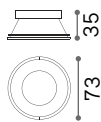

REFLECTOR Required

SYMMETRICAL

Finish	Code	€
White	211787	8
Black	211794	8