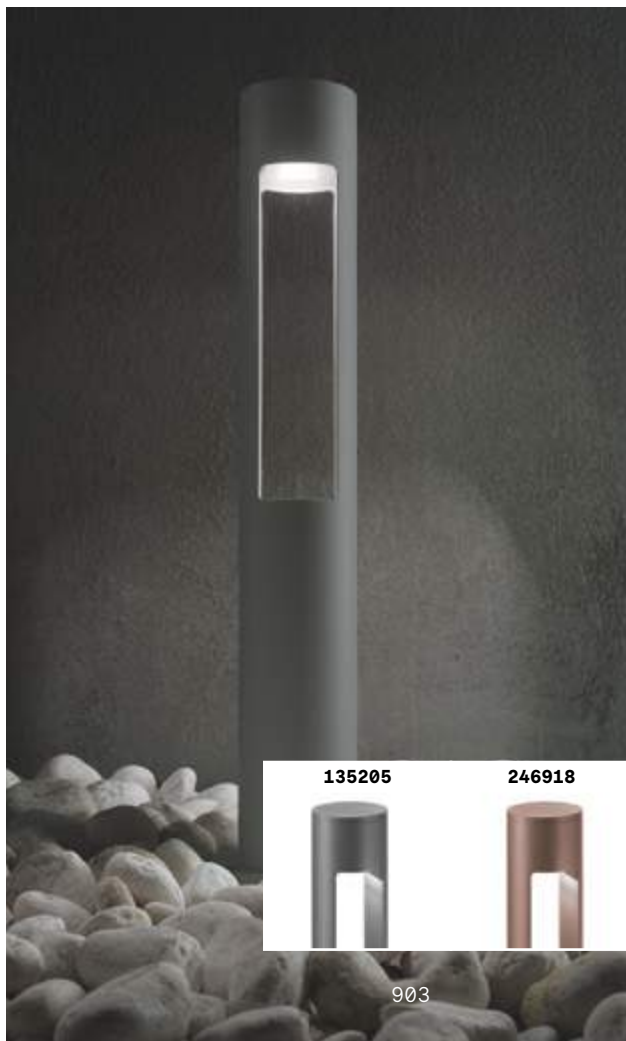

307879 € 6,00

Etere

Powder coated die-cast aluminum body. Satin opal polycarbonate glass diffusers. Black PVC cables. Colors: anthracite, coffee or black.

LED LED source 3000/4000 K, 25.000 h life.

IP44

1,100 Kg / 0,0103 m³
LED 9,5W / 1000/1100 lm