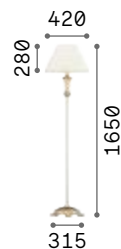

IP20

5,600 Kg / 0,1089 m³
E27 max 1x60W

€ 350

002880 White
020877 Gold

3000 K
1050 lm

101347 € 6,00

P. 230

P. 444

P. 485