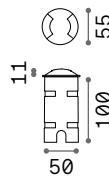

IP68

0,330 Kg / 0,0008 m³
LED 2W / 200 lm

€ 130 / 150

222820 ■ Steel
222837 ■ Steel