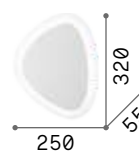

■ ■ □ IP20

1,000 Kg / 0,0139 m³
LED 26W / 2200 lm

€ 250

196206 White