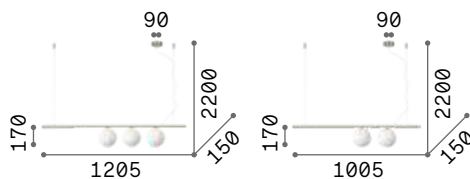

Metal ceiling cap and frame. White blown acid-etched glass diffusers. Clear Teflon electrical cable. Available finish: matt black or satin brass.

LED Bulbs LED G9 3W 3000 K included.
Cod. **209043**

IP20