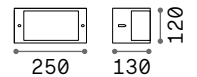

Rex-1

Powder coated die-cast aluminum body available in different colors: anthracite, white, coffee, grey or black. White acrylic diffuser.