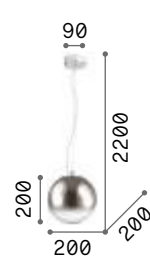

⏏ IP20

1,130 Kg / 0,0272 m³
E27 max 1 x 42W

€ 95

140711 ■ FadeChrome
346540 ■ Amber new
346595 ■ Opal new

⏏ 3000 K
910 lm

119571

€ 3,50