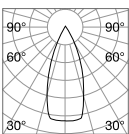

m	lx	Øm
1	6008	0,72
2	1502	1,40
3	668	2,20
4	376	2,90
5	240	3,60