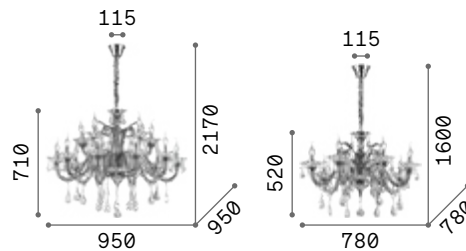

005881 White
057187 Rust

3000 K
470 lm

101224 € 2,00

Colossal

Chrome metal frame and details.
Blown clear glass arms with smoky grey or ivory white inner side.
Transparent glass and cut crystal pendants and decorative elements.
Velvet chain cover.