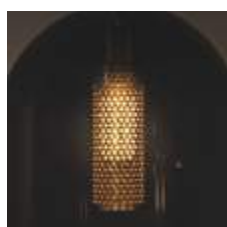

P. 341

P. 465

P. 496

Empire

Gold plated metal frame and ceiling cap with magnetic closure without screws. Black PVC cable. Clear glass diffuser with gray shade.

LED Bulbs LED G9 3W 3000 K included.
Cod. **209043**