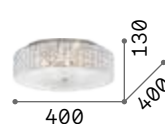

9,600 Kg / 0,1220 m³
G9 max 12 x 40W

6,800 Kg / 0,0905 m³
G9 max 9 x 40W

4,800 Kg / 0,0588 m³
G9 max 6 x 40W

2,500 Kg / 0,0390 m³
G9 max 4 x 40W

€ 715

€ 610

€ 400

€ 290

087870 Chrome

087863 Chrome

000657 Chrome

093093 Chrome

P. 438 P. 486

3000 K
510 lm

3000 K
510 lm

3000 K
510 lm

3000 K
510 lm

305486 € 6,00

305486 € 6,00

305486 € 6,00

305486 € 6,00