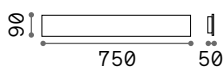

1,040 Kg/0,0047 m³

LED SMD Driver included

Measure	Power	Driver	Lumen	CCT	Finish	Code	€
750x50	30 W	On-Off	3950 lm	2700 K	White	342665	140 new
					White	277219	140
					Black	277226	140
			Brass	287072	140		
			4550 lm	4000 K	White	277257	140