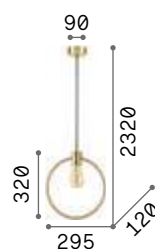

IP20

0,570 Kg / 0,0100 m³
E27 max 1x70W

€ 120

207841 Brass

2200 K
330 lm
151700 € 4,00