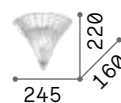

IP20

1,200 Kg / 0,0184 m³
E14 max 1x 40W

€ 100

013060 Clear
013046 Gold

3000 K
470 lm

101224 € 2,00