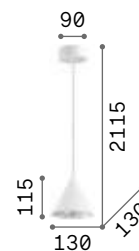

IP20

0,330 Kg / 0,0114 m³
GU10 max 1x 28W

€ 60

232690 ■ White
232713 ■ Black

3000 K
540 lm

123943 € 3,50