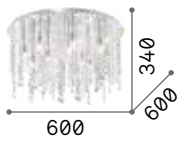

Royal

Chrome metal circular frame and bulb socket. Squared, rectangular and octagonal cut crystal pendants and final drops.

LED Bulbs LED G9 3W 3000 K included.
Cod. **209043**

IP20

5,900 Kg / 0,0881 m³
G9 max 12 x 40W

€ 590

053004 Chrome

3000 K
510 lm
305486 € 6,00