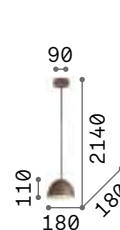

IP20

0,530 Kg / 0,0072 m³
E27 max 1x60W

€ 85

174204 Coffee

3000 K
900 lm
123899 € 3,50