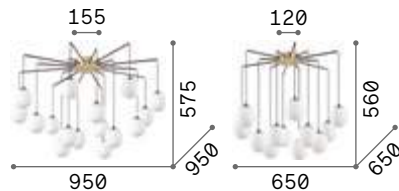

IP20

5,020 Kg / 0,2040 m³
G9 max 16 x 15W

€ 750

236964 ■ Black

3000 K
510 lm

305486 € 6,00

IP20

3,510 Kg / 0,1400 m³
G9 max 12 x 15W

€ 550

236957 ■ Black

3000 K
510 lm

305486 € 6,00