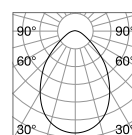

m	lx	øm
1	1644	1,60
2	411	3,20
3	183	4,81
4	103	6,41
5	66	8,01