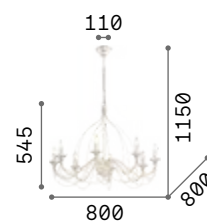

IP20

5,220 Kg / 0,3169 m³
E14 max 8 x 40W

€ 275

005898 White
057194 Rust

3000 K
470 lm

101224 € 2,00