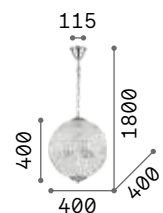

IP20 INCLUSA

8,340 Kg / 0,1260 m³
G9 max 6 x 40W

€ 750

092911 Chrome

3000 K
510 lm
305486 € 6,00