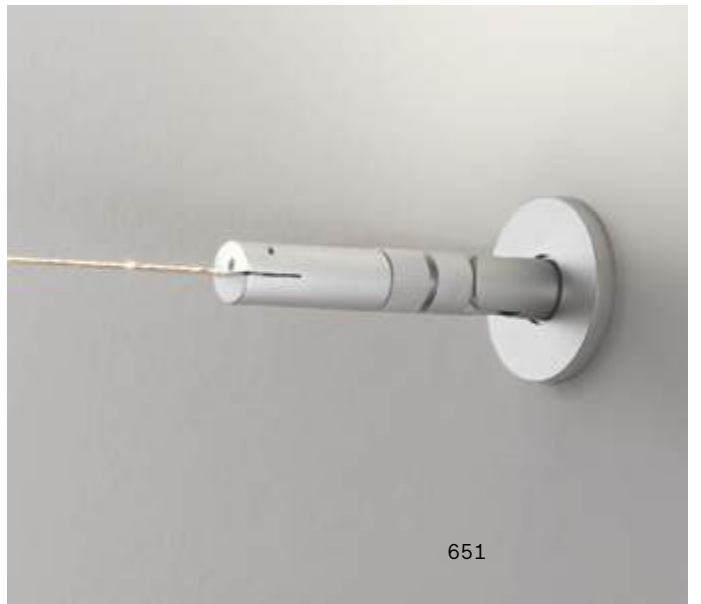

Tesi 20mm new

STRIP LED SUPPORT

Length	Width	Finish		Code	€
5000 mm	20 mm	Steel		258300	150
		White		302256	150
		Black		302263	150

Length	Width	Finish		Code	€
10000 mm	20 mm	Steel		302270	175
		White		302287	175
		Black		302294	175

RECOMMENDED STRIP LED AND DRIVER

SMD 2835 120 LED/m - 50.000h

Power	IP	Lumen	CCT	Measure	Code	€
5 W/m	IP20	470 lm/m	2700 K	8x5000mm	346328	50 new
		490 lm/m	3000 K	8x5000mm	346335	50 new
		510 lm/m	4000 K	8x5000mm	346359	50 new
	IP65	460 lm/m	3000 K	8x5000mm	346342	60 new
		500 lm/m	4000 K	8x5000mm	346366	60 new
		910 lm/m	2700 K	8x5000mm	346373	50 new
10 W/m	IP20	940 lm/m	3000 K	8x5000mm	346380	50 new
		970 lm/m	4000 K	8x5000mm	346403	50 new
		960 lm/m	3000 K	8x5000mm	346397	60 new
	IP65	1040 lm/m	4000 K	8x5000mm	346410	60 new
		1400 lm/m	2700 K	10x5000mm	272498	55
		1450 lm/m	3000 K	10x5000mm	272481	55
15 W/m	IP20	1600 lm/m	4000 K	10x5000mm	272474	55
		1400 lm/m	3000 K	10x5000mm	272504	75
		1480 lm/m	4000 K	10x5000mm	287959	75

DRIVER ON/OFF

Light beam: **INDIRECT**

Power	Output	Class	Measure(LxHxW)	Driver box	Code	€
30 W	24 Vdc		140x28x45 mm	255x55x75 mm	124070	17
60 W	24 Vdc		186x33x50 mm	255x55x75 mm	124087	25
150 W	24 Vdc		268x31x45 mm	330x60x80 mm	124117	45