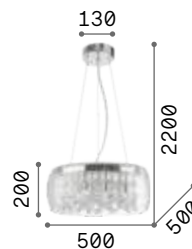

9,560 Kg / 0,1289 m³
G9 max 8 x 40W

€ 620

031750 Clear
197654 SmokyGrey

3000 K
510 lm

305486 € 6,00