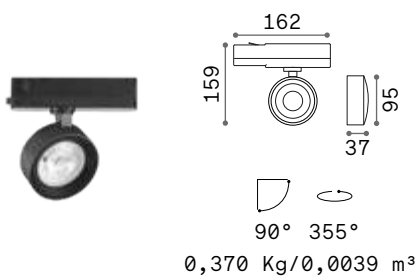

Pov

Source	LED COB	CRI	≥95
Power	22W	LED life	30.000 h
Driver included	On/Off	Insulation class	II
Drivers available	No	IP	20
Track	3-Phase	Material	Aluminum
MacAdam	SDCM 3	Warranty	5 years
CCT	3000 K		

3-PHASE LED COB CREE Driver PHILIPS ON/OFF included

Power	Beam	Lumen	CCT	Finish	Code	€
22 W	36°	2000 lm	3000 K	White	296340	135
				Black	296333	135