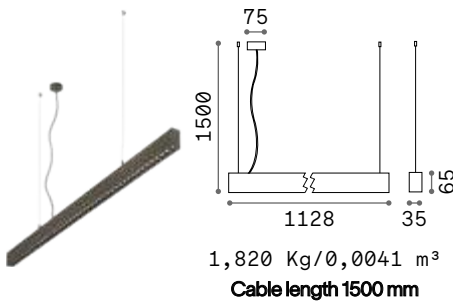

Office

Aluminum linear lamp with direct light for suspended installation. White or black finish available with black reflectors. Integrated LED sources with glare control (UGR < 16); available with 3000 K and 4000 K color temperature; CRI ≥ 90; 50.000 h of life L70B50; protection IP20, insulation class I.

Source	LED SMD	LED life	50.000 h
Power	30W	Insulation class	I
Driver included	On/Off	IP	20
Drivers available	No	Material	Aluminum
CCT	3000 K / 4000 K	Warranty	5 years
CRI	≥90		
UGR	<16		

UGR Product with UGR <16.

LED SMD Driver ON/OFF included

Power	Beam	Lumen	CCT	Finish	Code	€
30 W	37°	3350 lm	3000 K	White	271194	220
				Black	271187	220
30 W	37°	3700 lm	4000 K	White	271217	220
				Black	271200	220

Light beam: ACCENT

m	lx	Øm
1	6008	0,72
2	1502	1,40
3	668	2,20
4	376	2,90
5	240	3,60

CRI≥90 30W 37° 3700lm 4000K