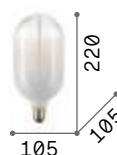

0,160 Kg / 0,0028 m³
LED 3W / 180lm / 80lm
€ 30