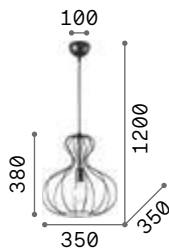

IP20

0,950 Kg / 0,0709 m³
E27 max 1x60W

€ 120

148502 ■ Black

2200 K
500 lm

151717 € 6,00