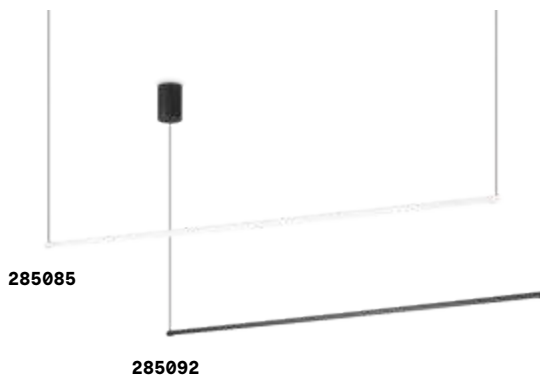

IP20

0,900 Kg / 0,0165 m³
LED 19W / 2150 / 2300 / 2350 lm

€ 275

341033	■ Black	2700K^{new}
285085	■ White	3000K
285092	■ Black	3000K
341040	■ Black	4000K^{new}

P. 390