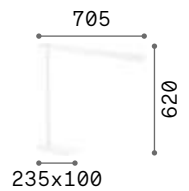

IP20

2,220 Kg / 0,0084 m³
LED 7W / 400 lm

€ 185

147642 ■ White
147659 ■ Black