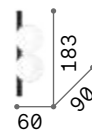

LED LED source 3000 K, 50.000 h life.

ON OFF Lamp with integrated switch.
Cod. **336534, 336664, 336671**

IP20

0,680 Kg / 0,0025 m³
LED 6W / 600 lm

€ 110

336534 White
336664 Black
336671 Brass

IP20

0,540 Kg / 0,0021 m³
LED 6W / 500 lm