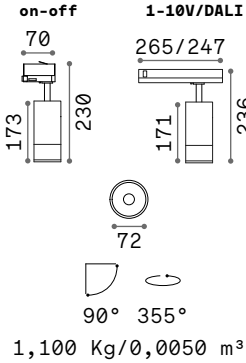

Eos 25W

3-PHASE LED COB BRIDGELUX Driver included

Power	Beam	Driver	Lumen	CCT	Finish	Code	€
25W	20-55°	On-Off	2450 lm	2700 K	White	340821	92 <i>new</i>
					Black	340814	92 <i>new</i>
			2500 lm	3000 K	White	286600	92
					Black	276243	92
			2650 lm	4000 K	White	322124	92
					Black	322100	92
		1-10V	2500 lm	3000 K	White	302973	135
					Black	302966	135
			2500 lm	3000 K	White	303017	155
					Black	303000	155

1-PHASE LED COB BRIDGELUX Driver included

Power	Beam	Driver	Lumen	CCT	Finish	Code	€
25W	20-55°	On-Off	2500 lm	3000 K	Black	342740	85 <i>new</i>

SINGLE CONNECTION

Required	Driver	Finish	Code	€
No	On/Off	White	170145	23
No		Black	170152	23

Light beam: from SPOT to WIDE

m	lx	cm
1	3594	1,10
2	899	2,20
3	399	3,30
4	225	4,40
5	144	5,50

CRI≥90 25W 20-55° 2500lm 3000K