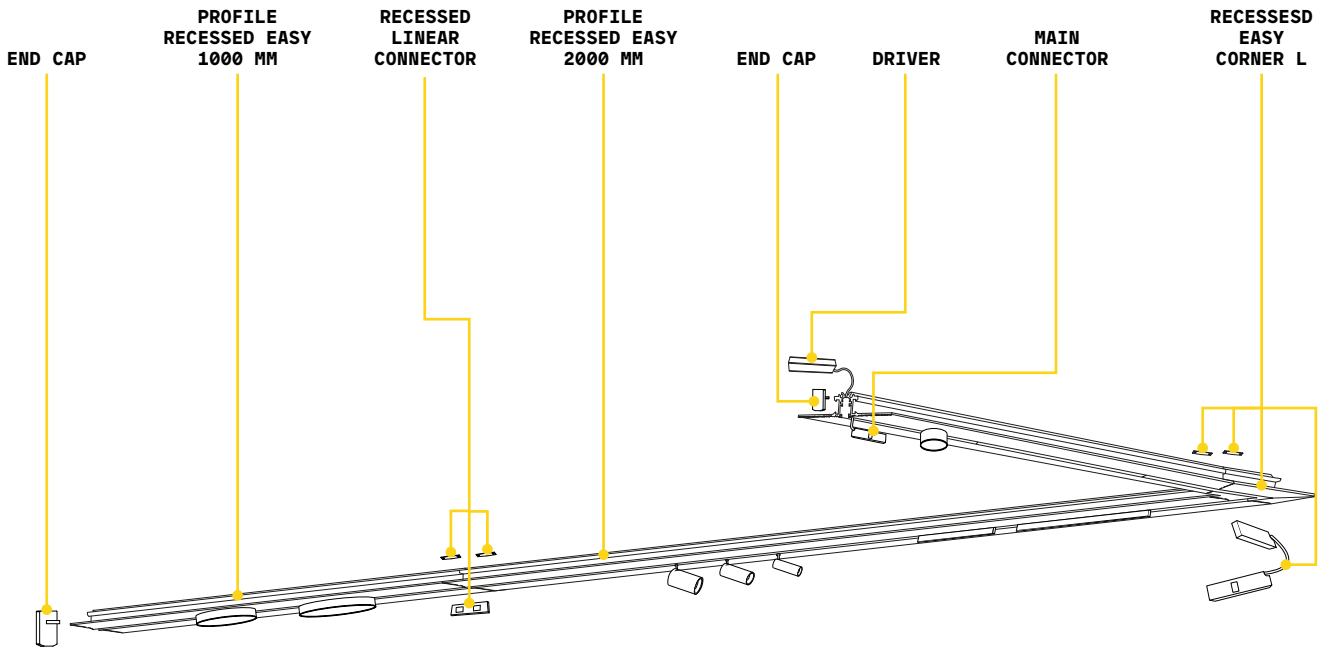

END CAP (2pcs. incl.)

Required	Measure (LxHxW)	Finish	Code	€
Yes	10x7x15 mm	Black	332635	3 <small>new</small>

Deva - Assembly plans

Ego new

Linear system composed of an extruded aluminum profile and magnetically fastened lighting elements with mechanical safety lock. The system is available in matt black RAL 9005, matt white RAL 9016 or anodized satin brass, in the ceiling or suspension installation mode (LOW and HIGH), recessed without edge that disappears into the plasterboard (RECESSED), rapid recessed into the plasterboard (RECESSED EASY) or recessed with edges for plasterboard or paneled false ceilings (RECESSED TRIM). Reduced section of the profile 26 mm, 27 mm or 52 mm wide, available in two lengths 1000 mm and 2000 mm. Possibility of composition with different light modules depending on the desired arrangement, modifiable if necessary: the TRACK SINGLE, DOUBLE and FLAT SINGLE modules for spot lighting, the TRACK ZOOM module for targeted lighting with adjustment of the beam opening without tools, the ACCENT module with glare control (UGR < 19), the PENDANT TUBE modules for localized lighting and WIDE or PENDANT BALL modules for diffused and uniform lighting. Integrated LED technology with color temperature of 2700K, 3000K or 4000K; color rendering index CRI ≥ 90, initial binning ≤ 3Step MacAdam; IP20 protection, insulation class III, 48 Vdc power supply, LED useful life 50,000 h L70B50; system also available in dimmable 1-10V or DALI-2 version. Ideal for lighting small and large environments where ample flexibility and high quality lighting is required, for example MUSEUM, COMMERCIAL, RESIDENTIAL and RETAIL spaces.