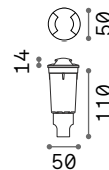

0,080 Kg / 0,0007 m³
G9 max 1x1,7W

€ 31

269702 ■ B 3000K
269719 ■ B 4000K