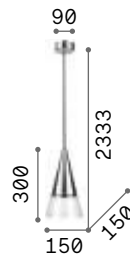

1,000 Kg / 0,0168 m³
GU10 max 1x28W

€ 80

321462 ■ Chrome new
321479 ■ Brass new
322803 ■ Nickel new

3000 K
540 lm
123943 € 3,50