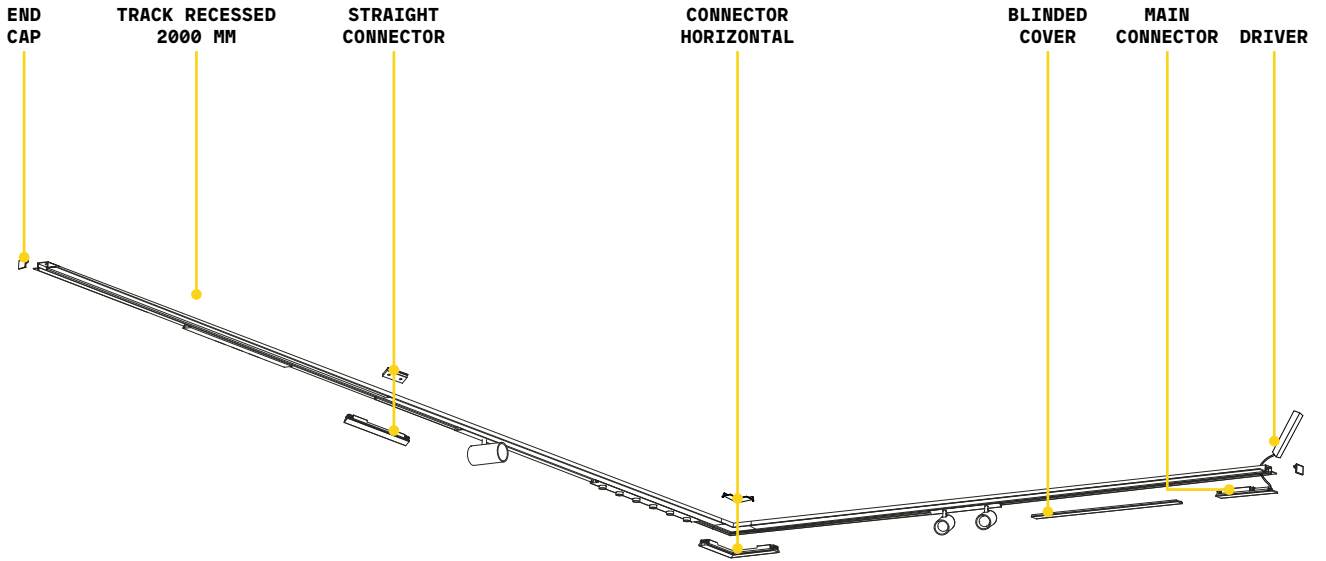

Stick - Assembly plans