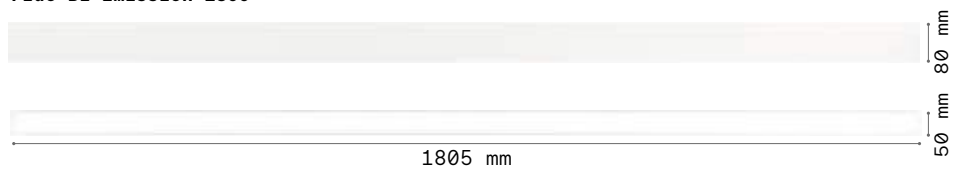

Fluo Bi-Emission 1800