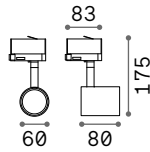

Spot - Mouse Track

0,250 Kg/0,0016 m³

GU10 Not included - Recommended bulb 108292

Power	Track	Finish		Code	€
max 28W	3-Phase	White		229706	47
		Black		229720	47
	1-Phase	Black		337517	47 new

P. 316

P. 412