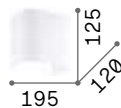

Gea

White or black powder coated aluminum body. Adjustable diffuser with integrated led. PVC shade coated with fabric. USB socket. Independent switches.

LED LED source 3000 K, 20.000 h life.

ON OFF Lamp with integrated switch.

USB Lamp with integrated USB socket.

IP20

0,500 Kg / 0,0022 m³
E27 max 1x60W +
LED 3W/230 lm

€ 125

239521 ■ White
239545 ■ Black

0,140 Kg / 0,0180 m³

€ 17

239576 ■ White
239590 ■ Black
239606 ■ Canvas

3000 K
900 lm

123899

€ 3,50