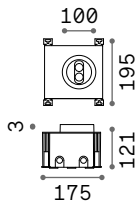

Taurus

Recessed projector for floor, wall or ceiling installation. Die-cast aluminum body, 316L stainless steel ring, glass diffuser, walkable (IP67, IK10), formwork included. Light modules individually adjustable +/- 30° using an external pin to narrow or direct the light beam. SMD LED technology; CCT 3000K, CRI ≥ 90, SDCM ≤ 3; LED useful life 50.000 h L70B50.

Source	LED SMD	Insulation class	I
Power	6W / 21W	IP	67
Driver included	On/Off	Material	Aluminum
Drivers available	No		
CCT	3000 K		
CRI	≥90		
LED life	50.000 h		

S316

Item made of stainless steel 316.

1,460 Kg/0,0129 m³

LED SMD OSRAM Driver ON/OFF included

Power	Lumen	CCT	Finish	Code	€
6W	400 lm	3000 K	Steel	277004	210