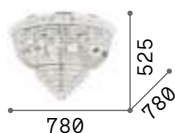

14,290 Kg / 0,3881 m³

E14 max 24 x 28W

€ 1430

243566 **Chrome**
243498 **Brass**

3000 K
470 lm

101224 € 2,00