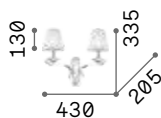

Pegaso

Chromed or satin brass metal frame. Cut crystal main body, candle cups and pendants. Organza fabric shades.