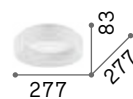

1,350 Kg / 0,0096 m³
LED 21W / 2750 lm

€ 160

293776 White
293769 Black