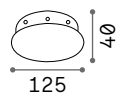

6 cables

303390 € 14,50	303406 € 14,50	307091 € 21,00	307084 € 21,00	307077 € 14,50