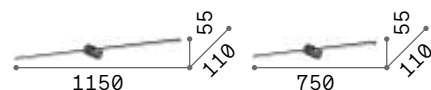

IP20

0,610 Kg / 0,0138 m³
LED 16W / 1950 lm

€ 220

327778 White
310152 Black
327785 Brass

IP20

0,500 Kg / 0,0093 m³
LED 13W / 1400 lm

€ 190

310138 White
310145 Black
327792 Brass