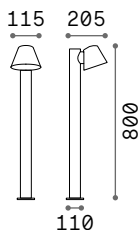

Gas

Powder coated die-cast aluminum body. Tempered and sandblasted clear glass diffuser. Available finishes: anthracite, white, coffee, grey or black.

IP43

1,790 Kg / 0,0216 m³
GU10 max 1x35W

€ 116

139470 ■ Anthracit.
322421 ■ Black
213101 ■ Coffee

4000 K
430 lm

253497

€ 3,00

P. 823