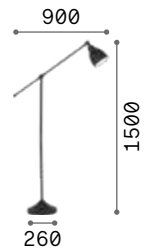

IP20

5,270 Kg / 0,0323 m³
E27 max 1 x 42W

€ 120

015286 ■ Nickel
003528 ■ Black

3000 K
900 lm

123899 € 3,50

P. 426