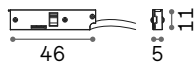

MAIN CONNECTOR Required - 1 Kit x power source max 140W

Weight	Volume	Control	Finish	Code	€
0,060 Kg	0,0002 m³	On-Off	Black	332581	15 new

Cable length 1500 mm

DRIVER ON/OFF Required