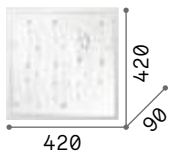

IP20

2,930 Kg / 0,0281 m³
E27 max 3 x 60W

€ 110

081441 Clear
091013 Color

101286 € 2,00
3000 K
340 lm