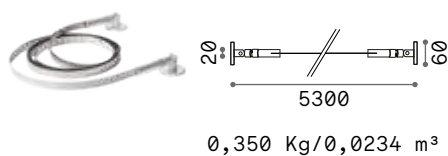

Tesi 20mm new

STRIP LED SUPPORT

Length	Width	Finish		Code	€
5000 mm	20 mm	Steel		258300	150
		White		302256	150
		Black		302263	150

Length	Width	Finish		Code	€
10000 mm	20 mm	Steel		302270	175
		White		302287	175
		Black		302294	175