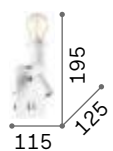

ON OFF Lamp with integrated switch.

USB Lamp with integrated USB socket.

IP20

0,500 Kg / 0,0022 m³
E27 max 1x60W +
LED 3W/230 lm

€ 125

239521 ■ White
239545 ■ Black

0,140 Kg / 0,0180 m³

€ 17