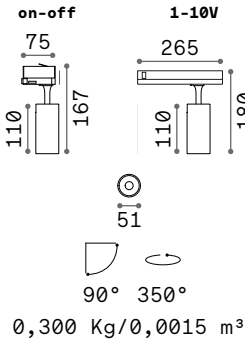

Fox 8W

3-PHASE LED COB BRIDGELUX Driver included

CRI ≥ 80

Power	Beam	Driver	Lumen	CCT	Finish	Code	€
8 W	41°	On-Off	1050 lm	3000 K	White	250410	45
					Black	250403	45
			1100 lm	4000 K	White	271453	45
					Black	271446	45

CRI ≥ 90

Power	Beam	Driver	Lumen	CCT	Finish	Code	€
8 W	41°	On-Off	800 lm	2700 K	White	340845	45 <i>new</i>
					Black	340838	45 <i>new</i>
			950 lm	3000 K	White	285368	45
					Black	285351	45
			1000 lm	4000 K	White	322339	45
					Black	322322	45
		1-10V	900 lm	3000 K	White	302546	85
					Black	302539	85
			1050 lm	4000 K	White	340869	85 <i>new</i>
					Black	340852	85 <i>new</i>

1-PHASE LED COB BRIDGELUX Driver included

CRI ≥ 90

Power	Beam	Driver	Lumen	CCT	Finish	Code	€
8 W	54°	On-Off	950 lm	3000 K	Black	348308	35 <i>new</i>

LENS*

SINGLE CONNECTION

Model	Required	Beam	Driver	Finish	Code	€
On/Off	No	23°		Clear	349121	5 <i>new</i>
1-10V	No			Clear	302744	5
	No		On/Off	White	170145	23
	No			Black	170152	23

Light beam: ACCENT

m	lx	Øm
1	2067	0,77
2	517	1,54
3	230	2,30
4	129	3,07
5	83	3,84

CRI ≥ 90 8W 41° 950lm 3000K

* The optional lens must be ordered in concomitance with the product and will be mounted inside the product as replacement for the default one.