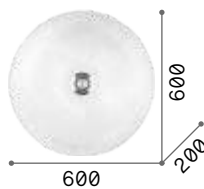

8,850 Kg / 0,0943 m³
E27 max 6 x 60W

€ 320

008622 Clear
140193 Amber

3000 K
430 lm

101279 € 2,00