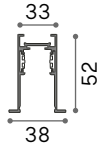

Ego - Recessed Trim

TRACK Kit for assembly profile included
Maximum length per power source: 25 meters

Length	Weight	Volume	Finish	Code	€
1000 mm	1,13 Kg	0,0058 m³	White	320441	85
			Black	320434	85
2000 mm	2,25 Kg	0,0122 m³	White	320465	170
			Black	320458	170