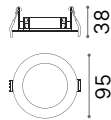

FRAME Required

Finish	Code	€
White	208695	17
Black	208701	17

① 80 mm