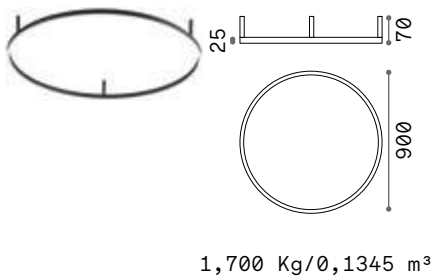

LED SMD Driver included

Measure	Power	Driver	Lumen	CCT	Finish	Code	€
ø 900	53 W	On-Off	5150 lm	2700 K	White	341972	295 new
					Black	341965	295 new
			5200 lm	3000 K	White	266015	295
					Black	266022	295
			5350 lm	4000 K	White	341996	295 new
					Black	341989	295 new