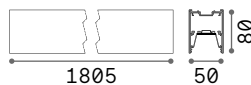

4,420 Kg/0,0257 m³
Cable length 2150 mm

LED SMD SAMSUNG Driver TRIDONIC ON/OFF included

Power	Beam	Lumen	CCT	Finish	Code	€
36 W	105°	4600 lm	3000 K	White	192550	425
				Black	192567	425
		4750 lm	4000 K	White	192604	425
				Black	192628	425

DIMMABLE DRIVER* Optional

	Power	Output	Measure (LxHxW)	Code	€	
	1-10V	39 W	700 mA	280x21x30 mm	216416	145
	DALI/Push	38 W	700 mA	280x21x30 mm	216270	160

MOUNTING KIT Required - Page 641

Light beam: WIDE