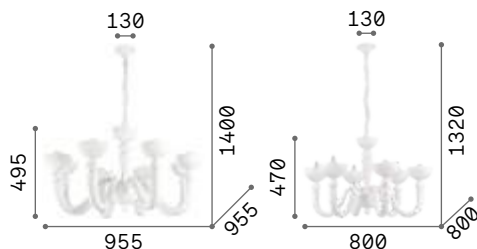

Bon Bon

Matt varnished metal frame with cast arms. Blown glass plates. Velvet chain cover. Color: white.

IP20

11,710 Kg / 0,1953 m³

E14 max 8 x 28W

€ 900

094007 White

3000 K
420 lm

101217 € 2,00

IP20

8,110 Kg / 0,1547 m³

E14 max 6 x 28W

€ 630

093994 White

3000 K
420 lm

101217 € 2,00