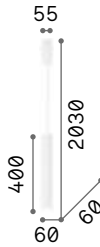

Tube

White or black powder coated aluminum ceiling cup and body. Power cable coated with fabric. Integrated LED light emission.

LED Led source 3000 K, 35.000 h life.

IP20

0,960 Kg / 0,0073 m³
LED 11W / 1050 lm

€ 210

211701 White
211718 Black