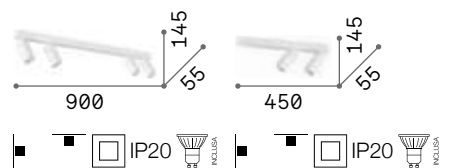

1,900 Kg / 0,0151 m³
GU10 max 4 x 28W

€ 185

328188 ■ White
328195 ■ Black

3000 K
540 lm

123943 € 3,50

0,940 Kg / 0,0078 m³
GU10 max 2 x 28W

€ 90

314716 ■ White
314723 ■ Black

3000 K
540 lm

123943 € 3,50