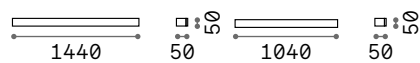

Linea

Powder coated aluminum base and body. Glass diffusers. Indirect light emission. Finishes: anthracite, white, coffee, black.

LED LED source 3000 K, 30.000 h life.

1,750 Kg / 0,0049 m³
LED 23W / 2400 lm

€ 185

- 328584 ■ White
- 313504 ■ Anthracit.
- 328607 ■ Black
- 328591 ■ Coffee

1,430 Kg / 0,0036 m³
LED 20W / 1950 lm

€ 145

- 313474 ■ White
- 313467 ■ Anthracit.
- 313498 ■ Black
- 313481 ■ Coffee