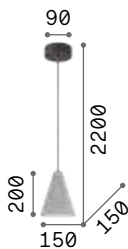

1,180 Kg / 0,0119 m³
E27 max 1x 15W

€ 116

110424 Concrete

3000 K
430 lm

101279 € 2,00