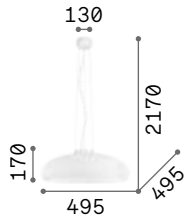

Aria

White blown acid-etched glass diffuser. Suspension lamps provided with steel wires adjustable in length with automatic devices.

4,080 Kg / 0,0847 m³
E27 max 1x 60W

€ 285

059679 White

3000 K
950 lm

101330 € 4,50