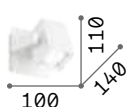

Metal base, frame and diffuser finished with matt varnish and chrome details. Adjustable diffusers. Available finishes: white or black.

0,910 Kg / 0,0067 m³
GU10 max 2x 50W

0,450 Kg / 0,0034 m³
GU10 max 1x 50W