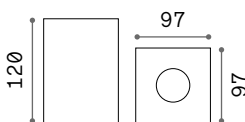

LED COB BRIDGELUX

0,700 Kg/0,0016 m³

Power	Beam	Lumen	CCT	Finish	Code	€
25W	33°	2350 lm	3000 K	White	319575	115
				Black	319582	115