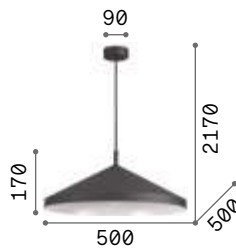

IP20

1,760 Kg / 0,0687 m³
E27 max 1x 60W

€ 110

285160 White
281582 Black

3000 K
900 lm

123899 € 3,50