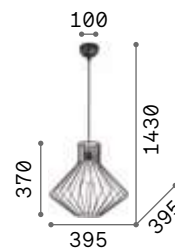

IP20

1,470 Kg / 0,0709 m³
E27 max 1x60W

€ 214

167497 ■ Black

2200 K
440 lm

151694 € 4,00