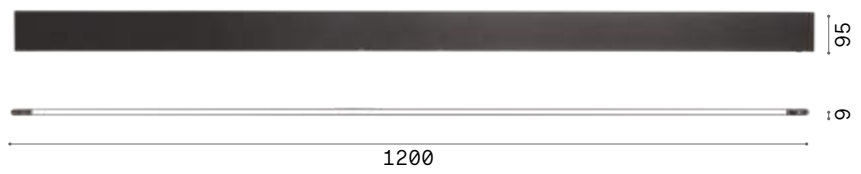

Steel Slim Wide