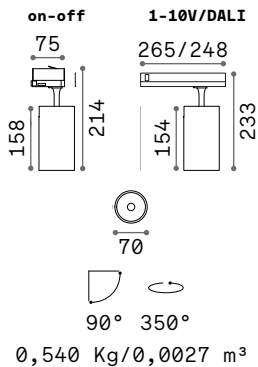

Fox 25W

3-PHASE LED COB BRIDGELUX Driver included

CRI ≥ 80

Power	Beam	Driver	Lumen	CCT	Finish	Code	€		
25 W	35°	On-Off	2900 lm	3000 K	White	250458	55		
					Black	250441	55		
			3050 lm	4000 K	White	283944	60		
					Black	267807	55		
							White	267791	55

CRI ≥ 90

Power	Beam	Driver	Lumen	CCT	Finish	Code	€	
25 W	35°	On-Off	2800 lm	2700 K	White	340944	55 <i>new</i>	
					Black	340937	55 <i>new</i>	
			2950 lm	3000 K	White	285405	55	
					Black	285399	55	
			3000 lm	4000 K	White	322391	55	
					Black	322377	55	
		1-10V	2900 lm	3000 K	White	302607	100	
					Black	302591	100	
			3000 lm	4000 K	White	340968	100 <i>new</i>	
					Black	340951	100 <i>new</i>	
			DALI	2900 lm	3000 K	White	302621	115
						Black	302614	115
		3000 lm	4000 K	White	340982	115 <i>new</i>		
				Black	340975	115 <i>new</i>		

1-PHASE LED COB BRIDGELUX Driver included

CRI ≥ 90

Power	Beam	Driver	Lumen	CCT	Finish	Code	€
25 W	35°	On-Off	2950 lm	3000 K	Black	348322	45 <i>new</i>

Model	Required	Beam	Driver	Finish	Code	€
On/Off	No	15°		Clear	349145	5 <i>new</i>
1-10V/DALI	No			Clear	302768	5
	No		On/Off	White	170145	23
	No			Black	170152	23

m	lx	Øm
1	8140	0,61
2	2035	1,22
3	904	1,82
4	509	2,43
5	326	3,04

CRI ≥ 90 25W 35° 2950lm 3000K