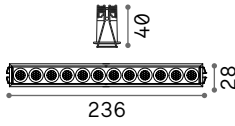

231 x 23 mm
0,300 Kg/0,0022 m³

LED SMD Driver ON/OFF included

Power	Beam	Lumen	CCT	Finish		Code	€
20 W	32°	1800 lm	2700 K	Black		341682	110 new
		2000 lm	3000 K	White		327518	110
				Black		305837	110
		2400 lm	4000 K	White		341712	110 new
				Black		341705	110 new

Light beam: ACCENT