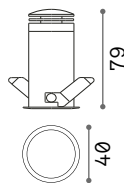

⌀ 35 mm

0,140 Kg/0,0004 m³

LED SMD BRIDGELUX Driver ON/OFF included

Power	Beam	Lumen	CCT	Finish	Code	€
5W	30°	320 lm	3000 K	White	307756	50
				Black	327495	50

Light beam: SPOT