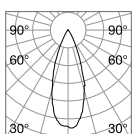

1-PHASE LED COB BRIDGELUX Driver included

CRI ≥ 90

Power	Beam	Driver	Lumen	CCT	Finish	Code	€
25 W	35°	On-Off	2950 lm	3000 K	Black	348322	45 <i>new</i>

Model	Required	Beam	Driver	Finish	Code	€
On/Off	No	15°		Clear	349145	5 <i>new</i>
1-10V/DALI	No			Clear	302768	5
	No		On/Off	White	170145	23
	No			Black	170152	23

Light beam: ACCENT

m	lx	Øm
1	8140	0,61
2	2035	1,22
3	904	1,82
4	509	2,43
5	326	3,04