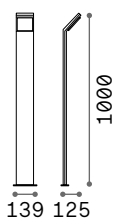

Style

Powder coated aluminum body.
Opal color plastic shade. Integrated
LED source. Available finishes:
anthracite, white, coffee, grey or
black.

LED LED source 3000/4000 K, 30.000 h
life.

IP54

1,680 Kg / 0,0239 m³
LED 8,5W / 950/1050 lm