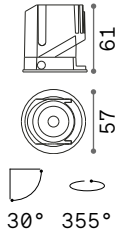

Bento - Source

0,400 Kg/0,0030 m³

LED COB CITIZEN Required - Driver TRIDONIC ON/OFF included

Power	Beam	Lumen	CCT	Finish	Code	€
9W	36°	750 lm	3000 K	Black	279596	45

DIMMABLE DRIVER* Optional

	Power	Output	Measure (LxHxW)	Code	€
1-10V	12 W	250 mA	122x25x40 mm	287843	35
DALI / Push	20 W	250 mA	120x29x51 mm	287850	87