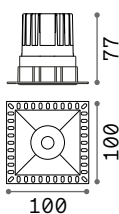

75 x 75 mm

0,300 Kg/0,0011 m³

LED COB CREE Driver ON/OFF included - CRI ≥90

Power	Beam	Lumen	CCT	Finish	Code	€
11W	36°	950 lm	3000 K	White	319681	50
				Black	319674	50

DIMMABLE DRIVER* Optional

	Power	Output	Measure (LxHxW)	Code	€
1-10V/Push	20 W	250 mA	111x22x52 mm	217253	60
DALI/Push	12 W	250 mA	132x20x30 mm	202396	55

Light beam: ACCENT