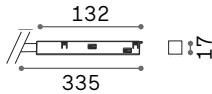

BI-EMISSION LINEAR CONNECTOR Required - 1 Kit x linear connection

Weight	Volume	Control	Finish	Code	€
0,271 Kg	0,0032 m³	On-Off	Black	339863	215 new
		1-10V / DALI	Black	351346	240 new