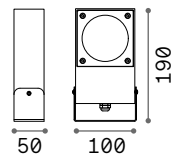

IP65

1,070 Kg / 0,0021 m³
GX53 max 1x9W

€ 110

345628 White new
345642 Grey new
318233 Anthracite new
345659 Black new
345635 Coffee new

4000 K
1000 lm
154008 € 5,00