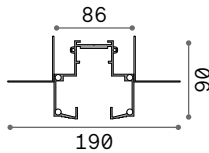

Arca - Recessed

TRACK Kit for profile installation and closing caps included
Maximum length per power source: 25 meters

Length	Weight	Volume	Finish	Code	€
1000 mm	2,90 Kg	0,0269 m³	Black	222769	187
3000 mm	8,70 Kg	0,0496 m³	Black	222882	490

	Required	Cables Length	Measure (L x H x W)	Code	€
LINEAR CONNECTOR	Yes - 1 Kit x connection		100 x 18 x 38 mm	254944	25
ELECTRIFIED END CAP	Yes - 1 Kit x power source max 210 W	380 mm	86 x 80 x 42 mm	223124	24