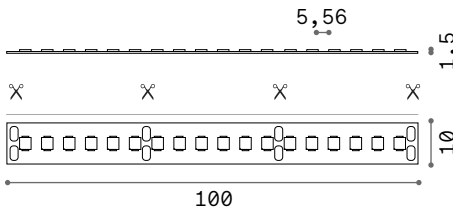

SMD 2835 180 LED/m - 50.000h

Power	IP	Lumen	CCT	Measure	Code	€
40 W/m	IP20	4350 lm/m	3000 K	10x3000mm	253886	145
		4410 lm/m	4000 K	10x3000mm	253893	145