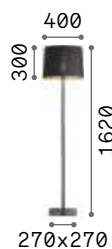

3,620 Kg / 0,0897 m³
E27 max 1x 60W

€ 240

161716 ■ Black

3000 K
1050 lm

101347

€ 6,00

P. 189

P. 436

P. 480