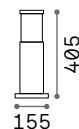

IP65

0,590 Kg / 0,0135 m³
E27 max 1x 42W

€ 125

248264 White
248288 Grey
248257 Anthracit.
248295 Black
248271 Coffee

4000 K
490 lm

153957 € 2,00