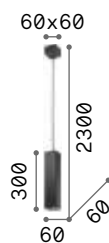

0,950 Kg / 0,0043 m³
GU10 max 1 x 28W

€ 96

126906 ■ White
126913 ■ Black

3000 K
540 lm

123943 € 3,50