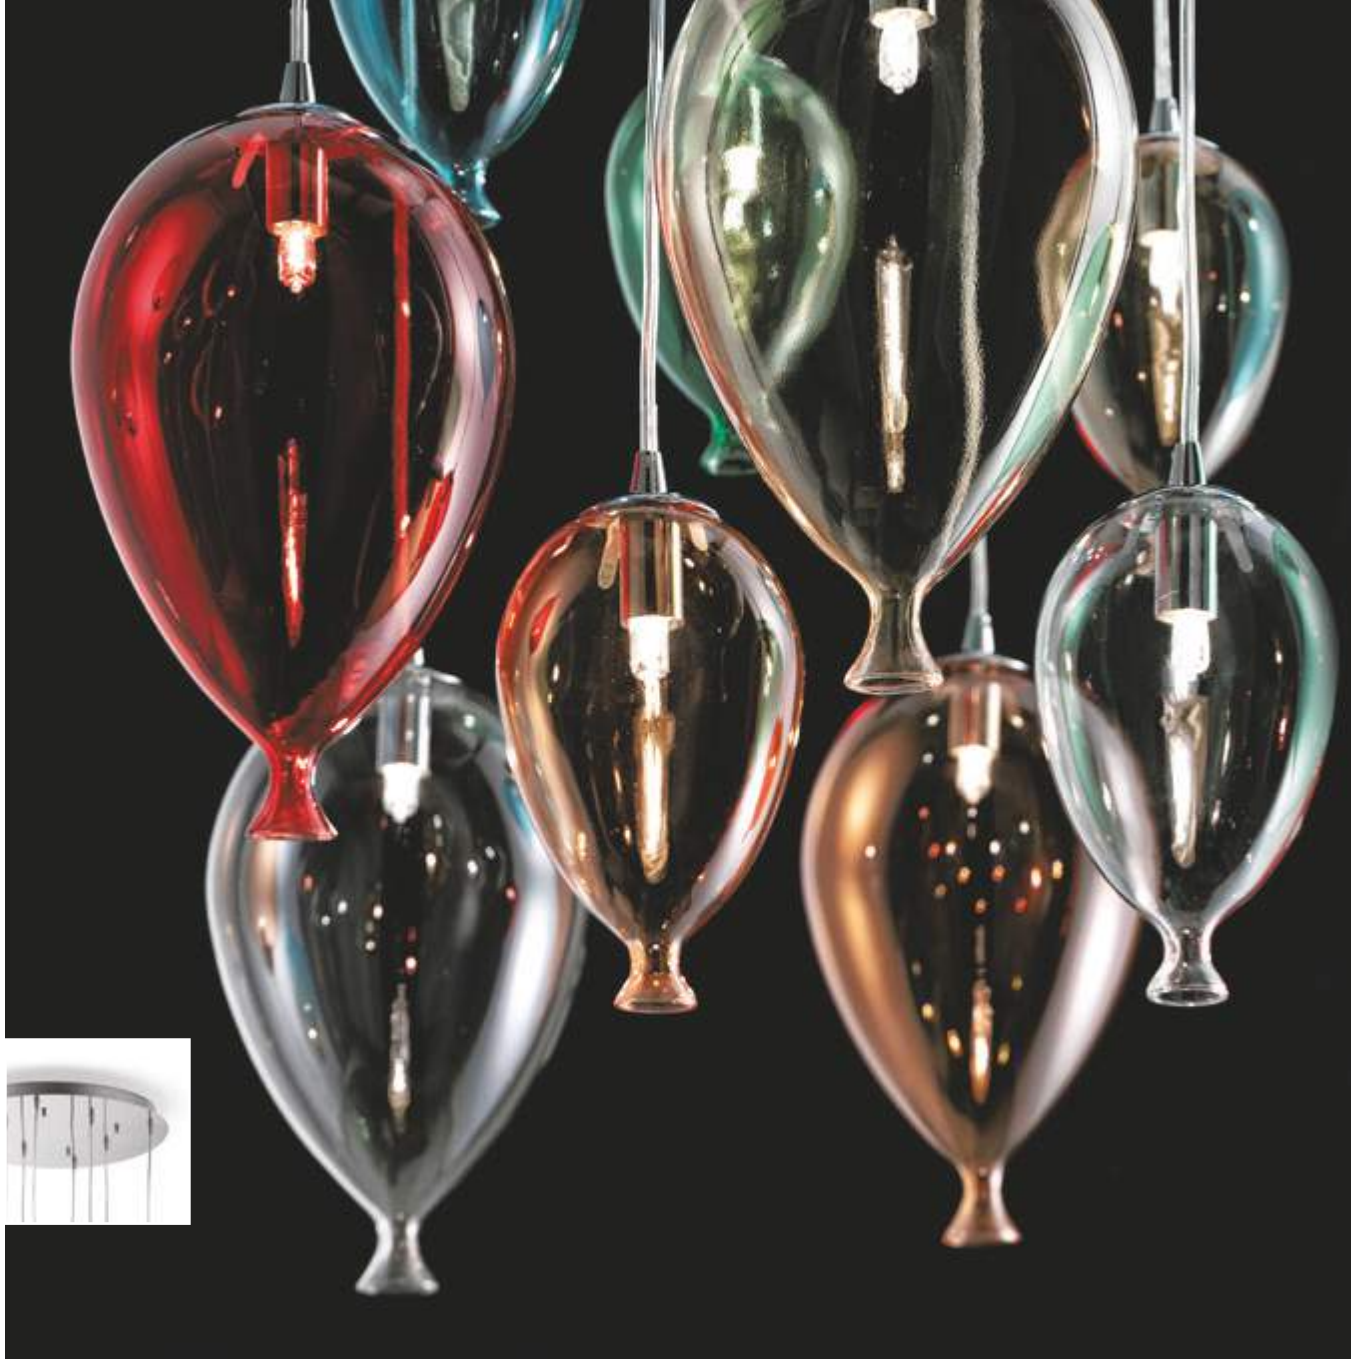

Clown

Cadre en métal chromé. Diffuseurs en verre soufflé moulé et coloré à la main. Câbles en téflon transparent.

LED Bulbs LED G9 3W 3000 K included.
Cod. **209043**

100944

IP20

6,000 Kg / 0,1860 m³
G9 max 12 x 28W

€ 750

100951 Color

3000 K
510 lm

305486 € 6,00

IP20

5,700 Kg / 0,1442 m³
G9 max 8 x 28W

€ 545

100944 Color

3000 K
510 lm

305486 € 6,00