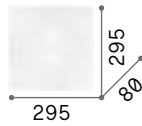

IP20

1,120 Kg / 0,0149 m³
E27 max 2 x 60W

€ 49

044279 White

101286 € 2,00
3000 K
340 lm

Ocean

Diffuser composed of two glass sheets: the back one with mirror edge and frosted in the middle, the front one with decorative serigraph and glass buttons.