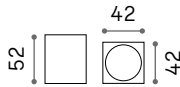

Nitro Square

White or black matt varnished aluminum body. Internally finished with plastic mask. Integrated LED source with lens.

Source	LED DOB / COB	Insulation class	I - II
Power	5W / 25W	IP	20
Driver included	On/Off	Material	Aluminum
Drivers available	No		
CCT	3000 K / 4000 K		
CRI	≥90		
LED life	50.000 h		

LED DOB

0,100 Kg/0,0004 m³

Power	Beam	Lumen	CCT	Finish	Code	€
5W	40°	370 lm	3000K	White	319797	67
				Black	319803	67