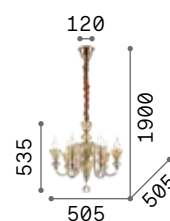

IP20

7,410 Kg / 0,1420 m³
E14 max 6 x 40W

€ 575

140605 Gold