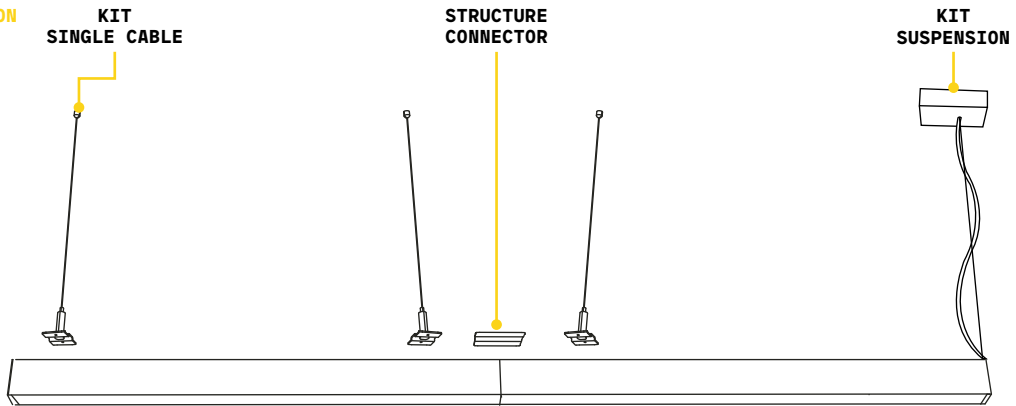

Fluo - Assembly plans

FLUO SUSPENSION