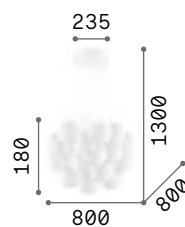

Mapa Plus

White metal frame. White blown acid-etched spherical glass diffusers. Steel cables adjustable in length.

10,800 Kg / 0,1976 m³
E14 max 22 x 40W

€ 670

140230 White

3000 K
420 lm

101217 € 2,00