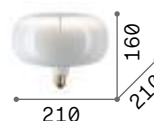

0,280 Kg / 0,0091 m³
LED 3W / 180lm / 80lm
€ 30

345802 White new 345826 White new 333922 White new
333915 Smok.Gra new 345819 Smok.Gra new 345833 Smok.Gra new