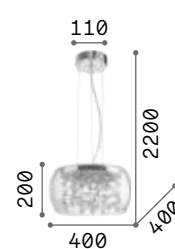

5,890 Kg / 0,0876 m³
G9 max 5 x 40W

€ 445

031743 Clear
197661 SmokyGrey

3000 K
510 lm

305486 € 6,00

LED Bulbs LED G9 3W 3000 K included.
Cod. 209043