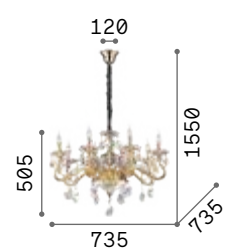

IP20

11,300 Kg / 0,1461 m³
E14 max 8 x 28W

€ 850

087764 Gold

3000 K
430 lm

101248 € 2,00

P. 442