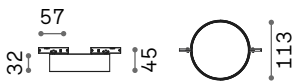

0,330 Kg/0,0020 m³

LED SMD

Power	Beam	Control	Lumen	CCT	Finish	Code	€
10 W	98°	On-Off	1100 lm	3000 K	White	332888	45 new
					Black	332864	45 new