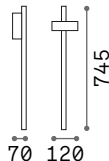

Gas

Powder coated die-cast aluminum body. Tempered and sandblasted clear glass diffuser. Available finishes: anthracite, white, coffee, grey or black.

IP43

1,790 Kg / 0,0216 m³
GU10 max 1x35W

€ 116

139470 ■ Anthracit.
322421 ■ Black
213101 ■ Coffee

4000 K
430 lm

253497

€ 3,00

P. 823

Hub

Powder coated aluminum base, pole and body. Orientable diffuser with clear tempered glass screen. Supplied with picket for installation on the ground. Available finish: anthracite.

LED LED source 3000 K, 30.000 h life.

IP54

0,850 Kg / 0,0057 m³
LED 4,5W / 390 lm

€ 132

251257 ■ Anthracit.

IP54

0,720 Kg / 0,0083 m³
LED 4,5W / 390 lm

€ 132

251226 ■ Anthracit.

Base
Not included
Optional

€ 32

251295 ■ Anthracit.