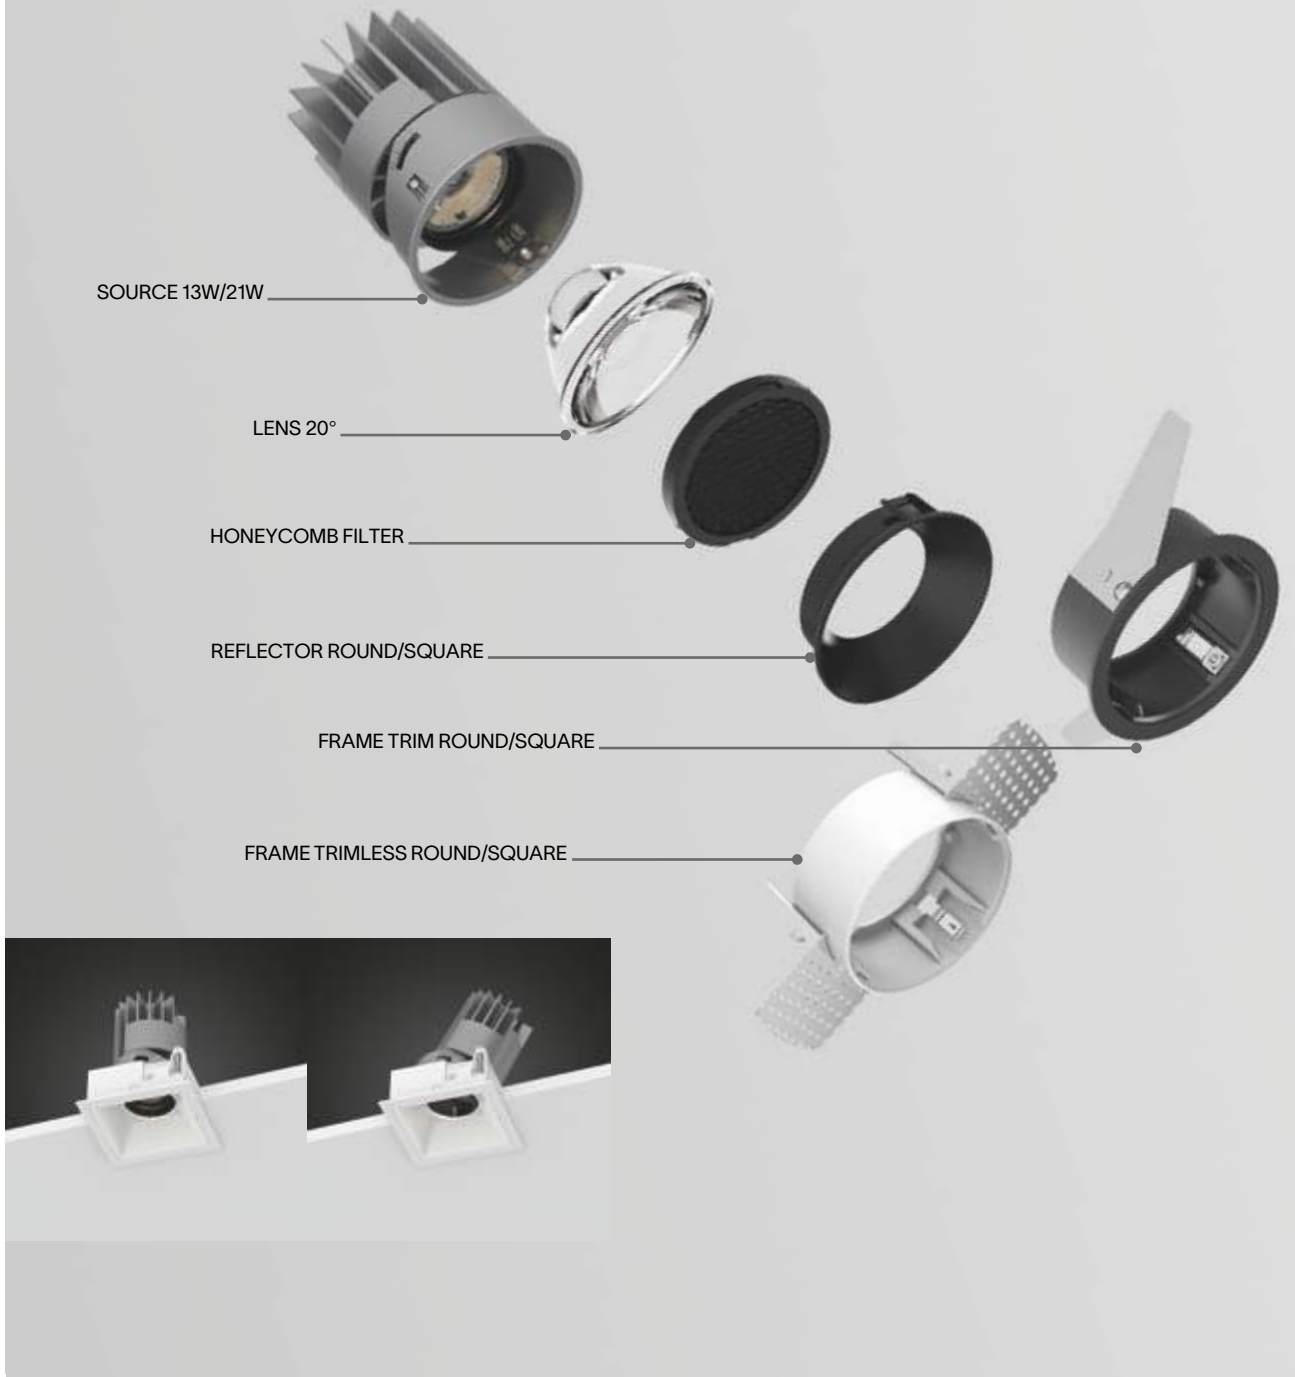

LENS 20°

FILTER HONEYCOMB

Required	Model	Finish	Code	€
No	13 W	Clear	323688	4
	21 W	Clear	323985	6
No	13 W	Black	323671	4
	21 W	Black	323961	6

Zeus - Source

0,300 Kg/0,0014 m³

LED COB CITIZEN Required - Driver ON/OFF included