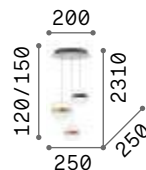

IP20

3,400 Kg / 0,0304 m³
LED 29W / 2800 lm

€ 476

342993 White **new**