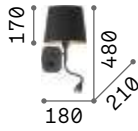

Nordik

Matt black varnished metal frame. One single switch to control independently both lighting sources.

LED LED source 3000 K, 20.000 h life.

IP20

0,630 Kg / 0,0156 m³
E14 max 1x40W +
LED 1,5W/130 lm

€ 110

158242 ■ Black

3000 K
480 lm

101200

€ 2,00

P. 189

P. 480

P. 532