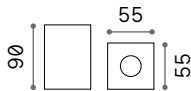

LED COB BRIDGELUX

0,230 Kg/0,0005 m³

Power	Beam	Lumen	CCT	Finish	Code	€
10W	28°	1000 lm	3000 K	White	206035	65
				Black	206042	65