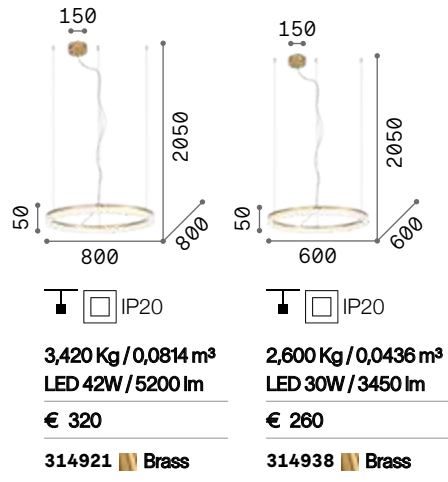

253671

269436

269443

Crown

Metal ceiling cap and frame with brushed brass finish. Black PVC cable. Opal acrylic diffuser with clear acrylic decorative element with cut crystal effect.

LED LED source 3000 K, 30.000 h life.