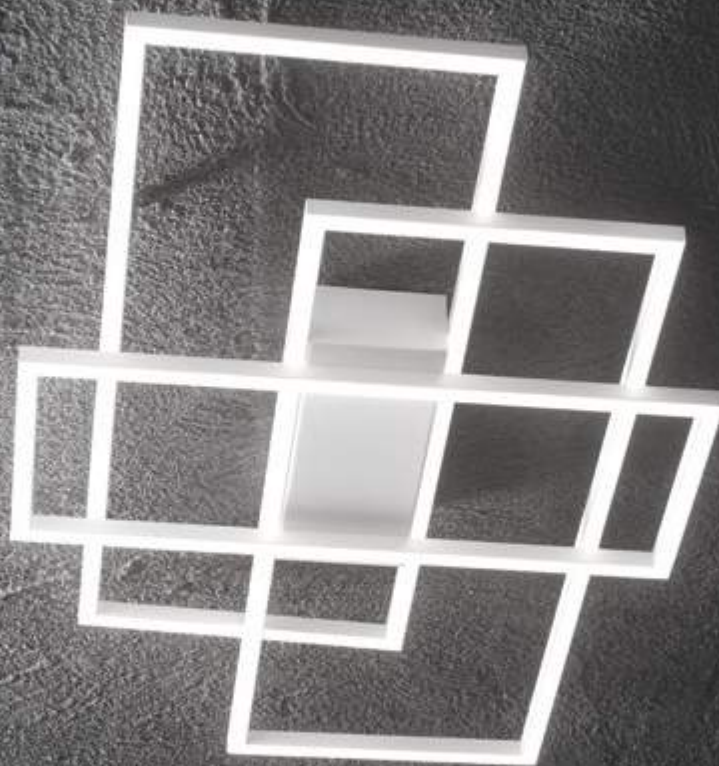

Frame ^{new}

Matt white or black varnished metal base and frame. Opal colour plastic diffusers. Direct light emission.

LED LED source 2700/3000 K, 30.000 h life.

■ ■ □ IP20

1,600 Kg / 0,0458 m³
LED 41W / 4550 lm / 5000 lm