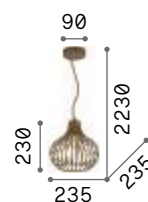

IP20

1,260 Kg / 0,0169 m³
E27 max 1x 60W

€ 95

205281 ■ Coffee

2200 K
500 lm

151717 € 6,00