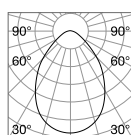

① 200 mm
0,650 Kg/0,0053 m³

LED SMD Driver ON/OFF included

Power	Beam	Lumen	CCT	Finish	Code	€
30W	77°	4000 lm	3000 K	White	248783	90
		4150 lm	4000 K	White	248790	90

Light beam: WIDE

m	lx	øm
1	625	1,43
2	156	2,86
3	69	4,30
4	39	5,73
5	25	7,16