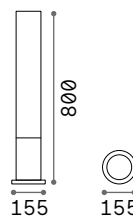

IP44

1,600 Kg / 0,0240 m³
GX53 max 1x15W

€ 132

135755 White
138510 Anthracit.
213071 Coffee

4000 K
1000 lm
154008 € 5,00