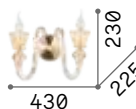

IP20

2,080 Kg / 0,0431 m³

E14 max 2 x 40W

€ 145

140599 Gold

3000 K
430 lm

101248

€ 2,00

P. 225