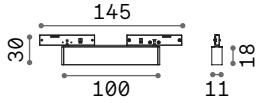

Deva Accent

LED SMD

Power	Beam	Control	Lumen	CCT	Finish	Code	€
5 W	34°	On-Off	350 lm	3000 K	Black	332758	30 new

0,070 Kg/0,0002 m³