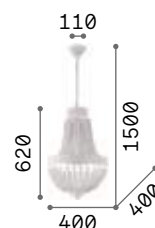

3000 K
470 lm

101224 € 2,00

Monet

Metal frame with round bands decorated with repoussage technique. Chains of natural wood gems. White matt varnish finish.

IP20

IP20

6,700 Kg / 0,0534 m³
E14 max 6 x 40W

5,300 Kg / 0,0387 m³
E14 max 5 x 40W