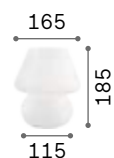

IP20

0,650 Kg / 0,0099 m³
E14 max 1x 40W

€ 51

074726 White

3000 K
420 lm

101217 € 2,00