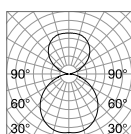

m	lx	øm
1	512	2,10
2	128	4,21
3	56	6,32
4	32	8,43
5	20	10,54