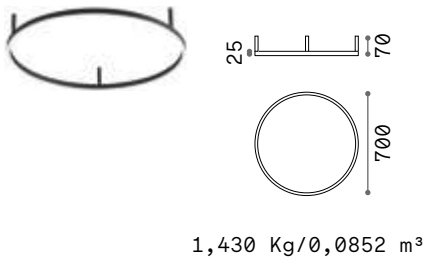

LED SMD Driver included

Measure	Power	Driver	Lumen	CCT	Finish	Code	€
ø 700	37 W	On-Off	3800 lm	2700 K	White	341934	260 new
					Black	341927	260 new
			4250 lm	3000 K	White	265995	260
					Black	266008	260
			4350 lm	4000 K	White	341958	260 new
					Black	341941	260 new