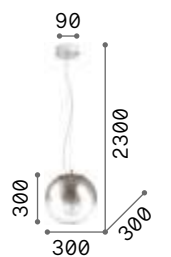

⏏ IP20

1,920 Kg / 0,0630 m³
E27 max 1 x 42W

€ 165

140728 ■ FadeChrome
346557 ■ Amber new
346601 ■ Opal new

⏏ 3000 K
910 lm

119571

€ 3,50