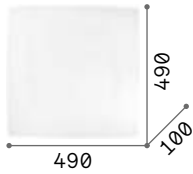

Celine

Enameled metal frame.
Sandblasted clear glass diffuser.
chrome metal glass holders.

IP20

3,600 Kg / 0,0467 m³
E27 max 4 x 60W

€ 105

044293 White

101286 € 2,00
3000 K
340 lm