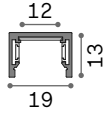

Stick Surface

TRACK Kit for profile installation and closing caps included

Length	Weight	Volume	Finish	Code	€
1000 mm	0,350 Kg	0,0594 m³	Black	329574	30
2000 mm	0,700 Kg	0,1154 m³	Black	329581	55