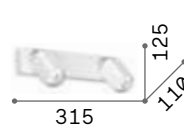

Rudy

White or black powder coated die-cast aluminium frame. Adjustable diffusers: they can be rotated and reclined.

LED Bulbs LED GU10 7W 3000 K included.
Cod. **123943**