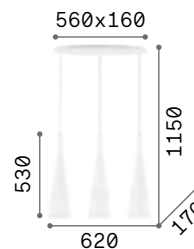

Milk

White enameled elliptical metal frame. White blown and acid-etched glass diffuser. Power cables adjustable in length.

⏏ ⏏ IP20

4,220 Kg / 0,1024 m³
E27 max 3 x 42W

€ 265

030326 White

💡 3000 K
900 lm

123899 € 3,50