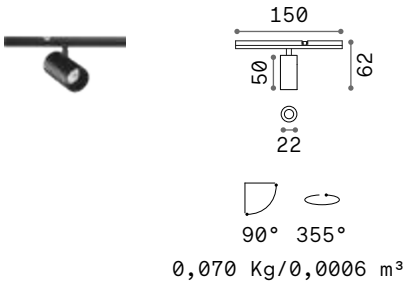

Stick Track Single

LED SMD BRIDGELUX

Power	Beam	Lumen	CCT	Finish	Code	€
3W	24°	240 lm	2700 K	Black	345048	45 new
		250 lm	3000 K	Black	329505	45