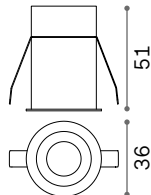

⌀ 35 mm

0,100 Kg/0,0003 m³

LED SMD Driver included (remote installation)*

Power	Beam	Lumen	CCT	Finish	Code	€
3W	23°	270 lm	3000 K	White	274782	41

* Measure L 38,3 x H 16,5 x W 19,3 mm

Light beam: SPOT