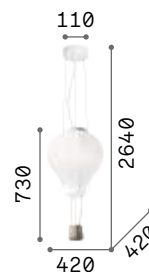

101200 € 2,00

3000 K
480 lm

101200 € 2,00

3000 K
480 lm

101200 € 2,00

Dream Big

Matt white varnished metal ceiling cup. Power cable coated with fabric. White acid-etched glass diffuser. Rope basket.

IP20