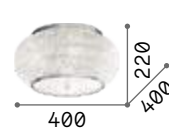

6,200 Kg / 0,0529 m³
E14 max 6 x 40W

€ 780

100784 Chrome
100807 Gold