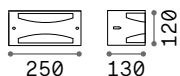

Rex-3

Powder coated die-cast aluminum body available in different colors: anthracite or white. White acrylic diffuser.