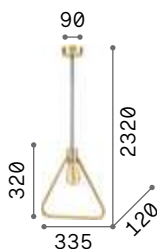

3,640 Kg / 0,0470 m³
E27 max 8 x 42W

€ 550

160269 Brass

2200 K
370 lm

151687 € 2,50

P. 326 P. 424

Abc

Total metal ceiling rose, bulb socket covers and decorative structure with satin brass finish. Power cable coated with black fabric.