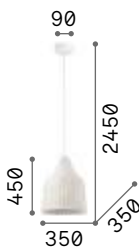

101354

€ 6,00

P. 532

Haunt

Matt white varnished metal ceiling cup. Power cable coated with fabric. Wicker basket diffuser natural or white varnished.

IP20

0,460 Kg / 0,0622 m³

E27 max 1x 60W