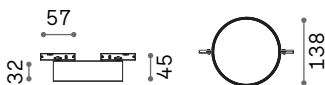

0,430 Kg/0,0020 m³

LED SMD

Power	Beam	Control	Lumen	CCT	Finish	Code	€
15 W	98°	On-Off	1750 lm	3000 K	White	332918	55 new
					Black	332901	55 new

Light beam: ACCENT

Light beam: WIDE