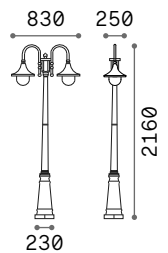

€ 40

145020 White

Cima

Totally die-cast aluminum frame.
 Anthracite, coffee or black and gold finish. Transparent acrylic diffuser.

246833

024097

246840

IP43