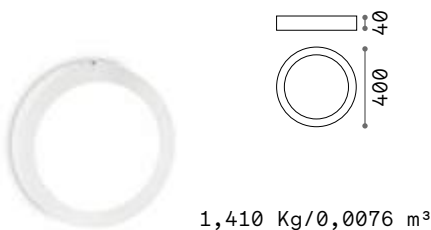

LED SMD Driver ON/OFF included

Power	Beam	Lumen	CCT	Finish	Code	€
36 W	110°	3400 lm	2700 K	White	342627	85 new
		3850 lm	3000 K	White	240367	85
		4200 lm	4000 K	White	321684	85