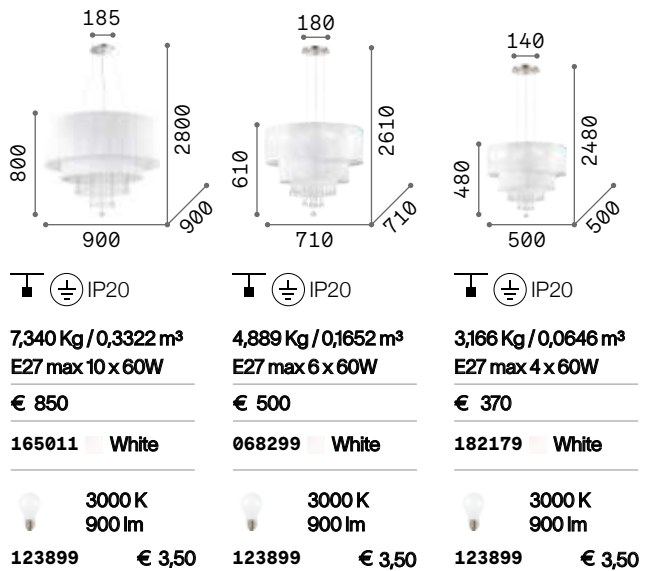

- 270043 ■ Clear new

Opera

Chrome frame. PVC foil shade covered with metallic filaments. Cut crystal pendants. Suspension lamps provided with steel cables adjustable in length.

P. 440

P. 486

P. 534

Swan

Chrome metal frame. Hand-shaped blown glass body. Cut crystal decorative elements. Pleated organza shade. Velvet chain cover.