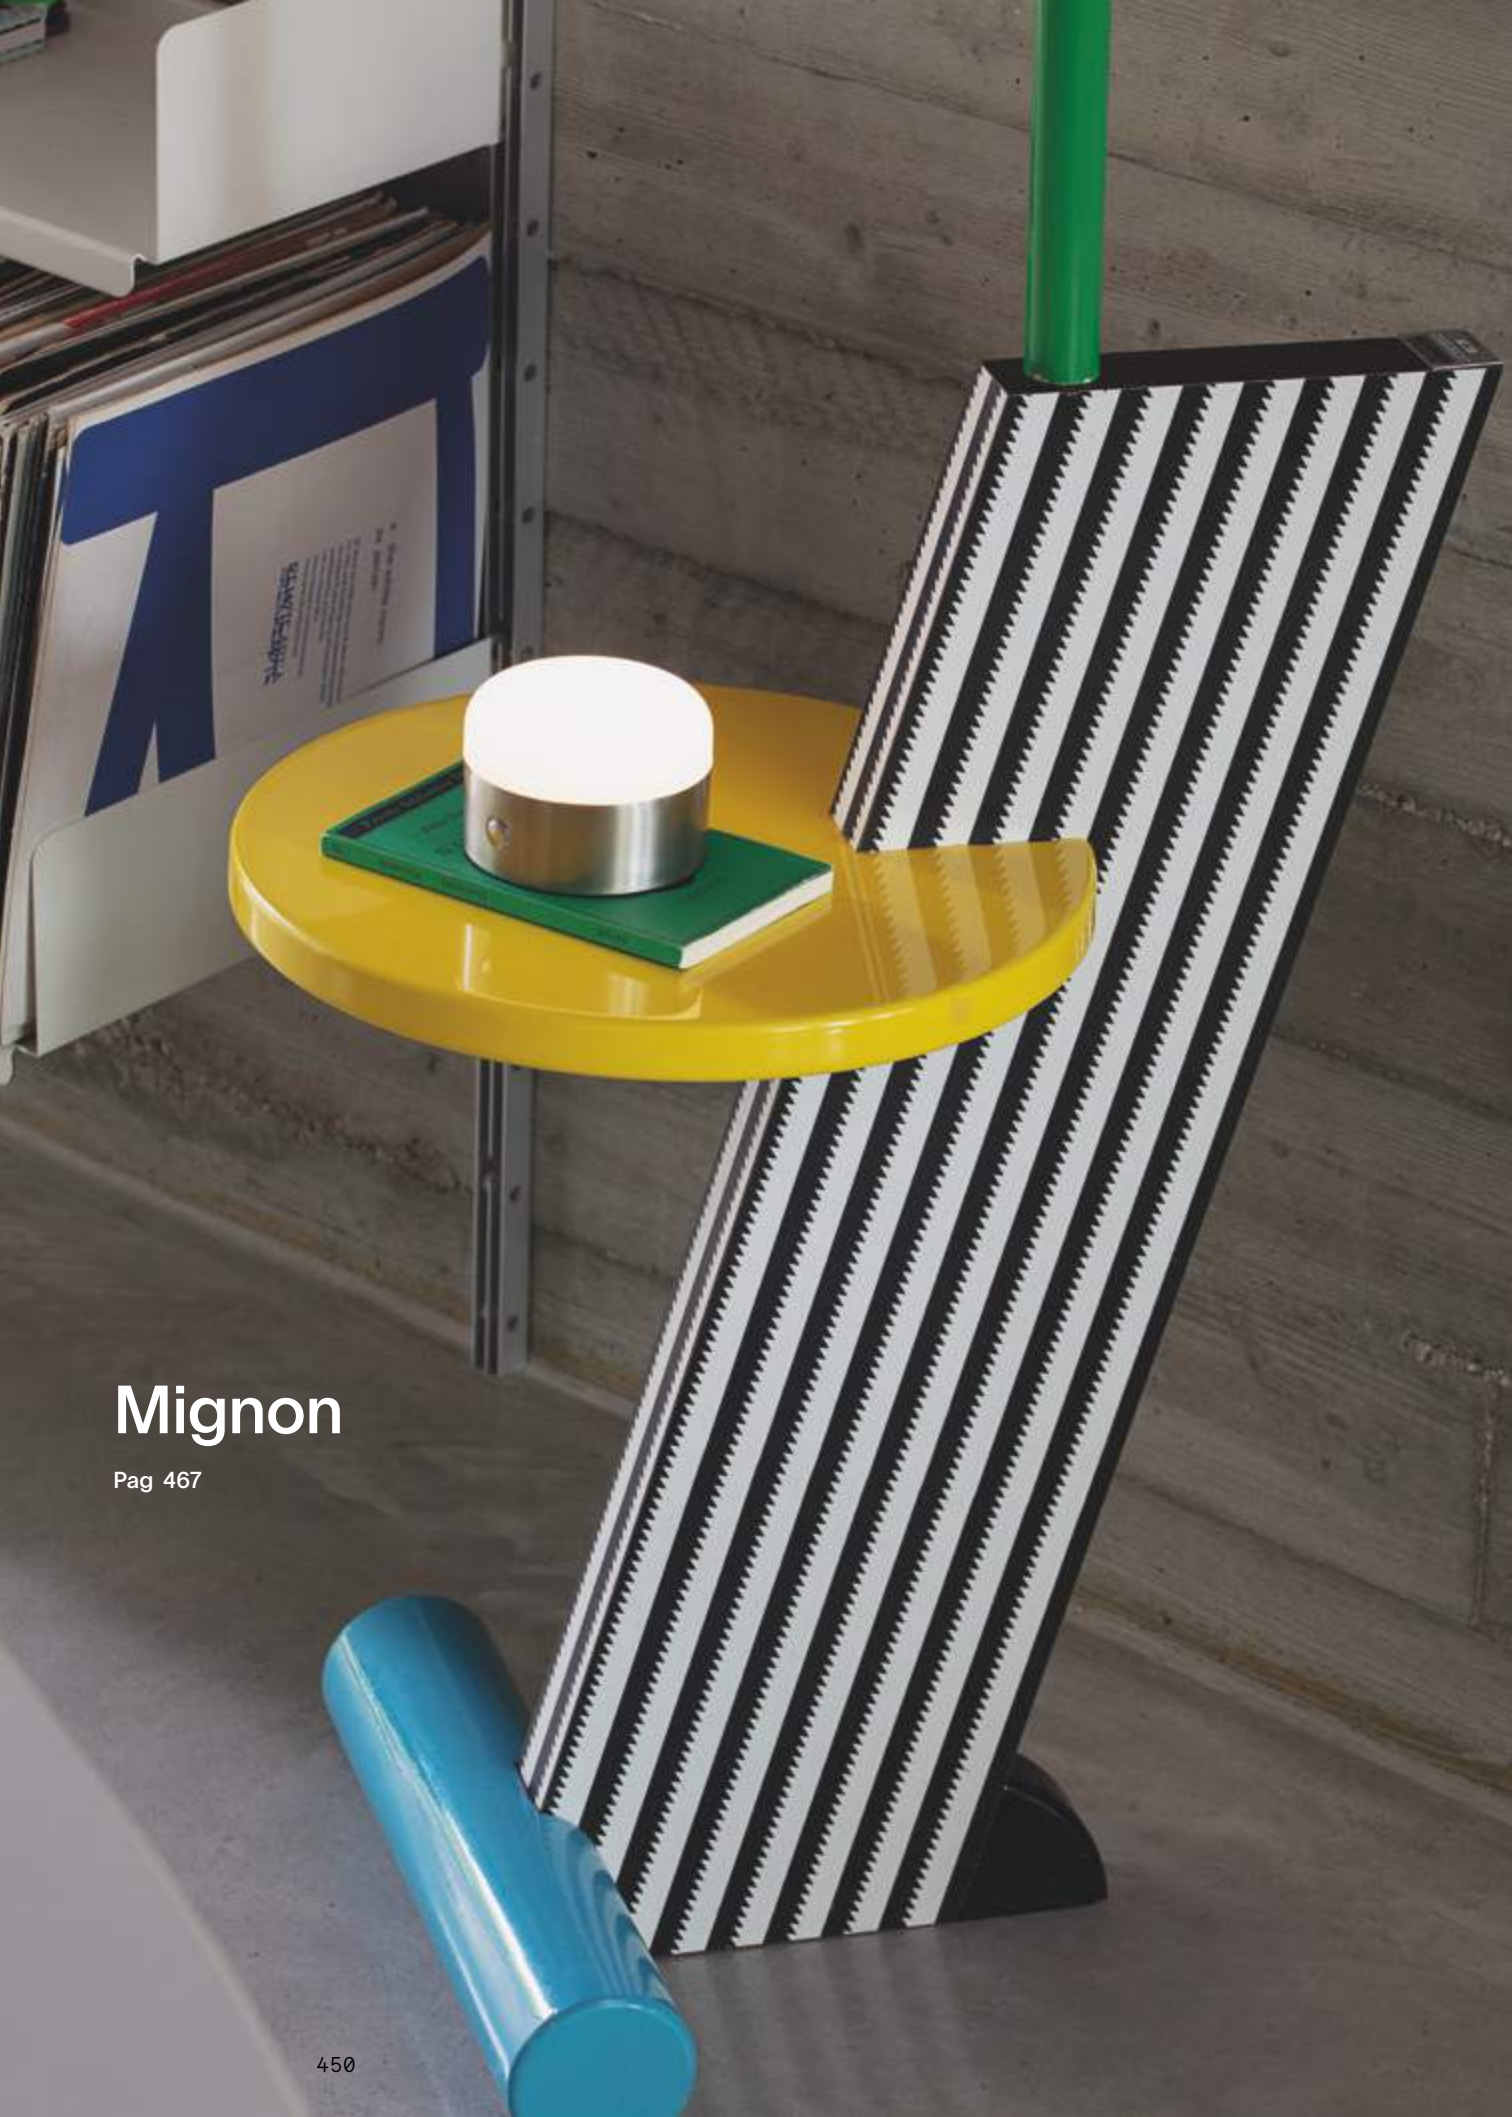

Table lamps

Indoors

Alphabetical index

Angolo	476	Nordik	480
Axel	478	Opera	486
Birds	473	Oz	452
Candy	469	Pegaso	489
Carta	468	Perlage	473
Chalet	484	Ping Pong	472
Diamond	466	Pivot	455
Diesis	459	Prato	474
Driftwood	484	Queen	488
Duchessa	487	Roma	486
Easy	458	Sally	463
Edo	475	Set Up	482
Filo	456	Smarties	469
Firenze	485	Wally	463
Futura	460	Yoko	457
Gru	454		
Kali	481		
Kelly	462		
Lawyer	464		
Lingotto	477		
London	479		
Lumiere	465		
Mapa	470		
Mignon	467		
Ninfea	471		

Mignon

Pag 467