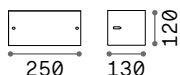

Rex-2

Powder coated die-cast aluminum body available in different colors: anthracite or white. White acrylic diffuser.