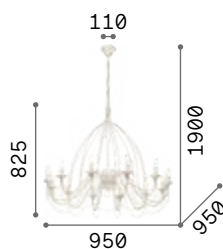

IP20

7,100 Kg / 0,6840 m³
E14 max 12 x 40W

€ 400

097664 White
097671 Rust

3000 K
470 lm

101224 € 2,00