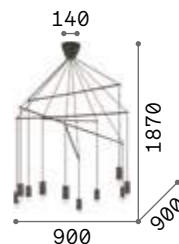

284002 284019

IP20

2,500 Kg / 0,0165 m³
LED 16W / 1300 lm

€ 550

284002 ■ Black
284019 ■ Brass

Pop

Metal ceiling cup, frame and bulb socket cover with black matt varnish finish. Cables adjustable in length.

IP20