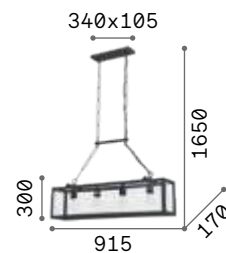

3000 K
510 lm

305486 € 6,00

P. 335

P. 477

Igor

Metal body with matt black enamel finish. Shade made of clear glass slabs.

IP20

8,810 Kg / 0,0941 m³
E27 max 4 x 42W