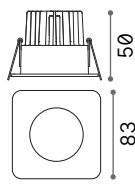

① 68 mm

0,240 Kg/0,0011 m³

LED COB Driver ON/OFF included

Power	Beam	Lumen	CCT	Finish	Code	€
7,5 W	38°	750 lm	3000 K	White	252049	77
				Black	252056	77

Light beam: ACCENT