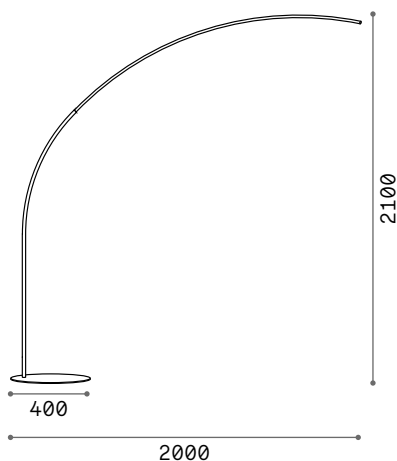

Comet

Powder coated varnished metal base and body. Opal silicon diffuser. Touch switch integrated on the body. Pvc cable with driver and plug. Finishes: white, black.

LED LED source 3000 K, 20.000 h life.

Lamp with dimmer.

Lamp with touch dimmer.

Lamp with integrated switch.

3,800 Kg / 0,0574 m³
LED 30W / 2850 lm

€ 295

304649 White
304168 Black