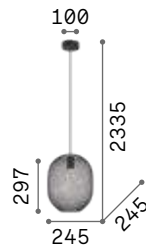

0,750 Kg / 0,0281 m³
E27 max 1x 42W

€ 60

317274 White
328119 Black
317267 Gold

3000 K
900 lm

123899 € 3,50