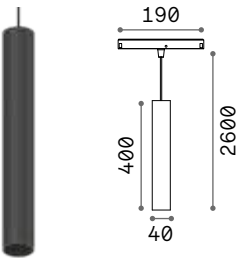

0,550 Kg/0,0023 m³

LED COBCITIZEN UGR<19

Power	Beam	Control	Lumen	CCT	Finish	Code	€	
12W	30°	On-Off	1050 lm	3000 K	White	282879	145	
					Black	257747	145	
			1150 lm	4000 K	Black	321653	145	
		1-10V	1050 lm	3000 K	White	303598	155	
					Black	303574	155	
			DALI	1050 lm	3000 K	White	286327	185
				Black	286310	185