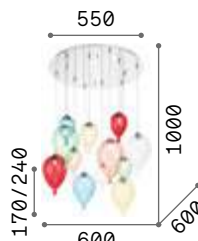

IP20

6,000 Kg / 0,1860 m³
G9 max 12 x 28W

€ 750

100951 Color

3000 K
510 lm

305486 € 6,00