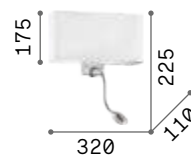

IP20

1,410 Kg / 0,0166 m³
E27 max 1x60W +
LED 1,5W / 50 lm

€ 125

215693 Total White
035949 White
215709 Total Black
035956 Black
103204 Canvas

3000 K
900 lm
123899 € 3,50