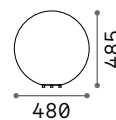

IP44

3,000 Kg / 0,1366 m³
E27 max 1x60W

€ 215

195483 White

4000 K
1020 lm

151991 € 2,00