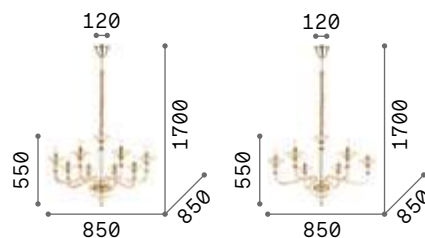

IP20

7,510 Kg / 0,2048 m³
E14 max 8 x 40W

€ 650

159973 Amber

3000 K
480 lm

101200 € 2,00

IP20

3,840 Kg / 0,1759 m³
E14 max 6 x 40W

€ 600

159942 Amber

3000 K
480 lm

101200 € 2,00