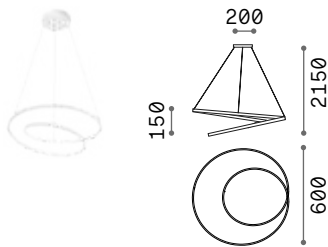

Plated or powder coated metal base and frame. PVC wires. Opal rubber diffuser. Available finishes: white, black or brushed brass. DALI/Push dimmable version available.

LED LED source 2700 K / 3000 / 4000 K, 30.000 h life.

Source	LED SMD	LED life	30.000 h
Power	47W / 55W	Insulation class	II
Driver included	On/Off / DALI/Push	IP	20
Drivers available	No	Material	Aluminum
CCT	2700 K / 3000 K / 4000 K		
CRI	≥90		

1,500 Kg / 0,0354 m³

LED SMD Driver included - Cable length 2000 mm

Measure	Power	Driver	Lumen	CCT	Finish	Code	€
ø 600	47 W	On-Off	5000 lm	2700 K	White	342344	250 new
					Black	342351	250 new
					Brass	342368	250 new
			5100 lm	3000 K	White	253671	250
					Black	269436	250
					Brass	269443	250
	5500 lm	4000 K	White	342375	250 new		
			Black	342382	250 new		
			Brass	342399	250 new		
48 W	DALI/Push	5100 lm	3000 K	White	304540	390	
				Black	304557	390	
				Brass	304564	390