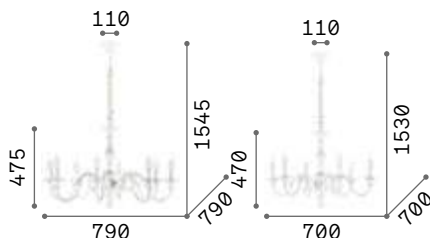

€ 425

012865 White
020822 Gold

3000 K
430 lm

101248 € 2,00

Justine

Metal ceiling rose and frame with casted arms. White matt varnish finish. Velvet chain cover.

IP20

4,550 Kg / 0,3281 m³