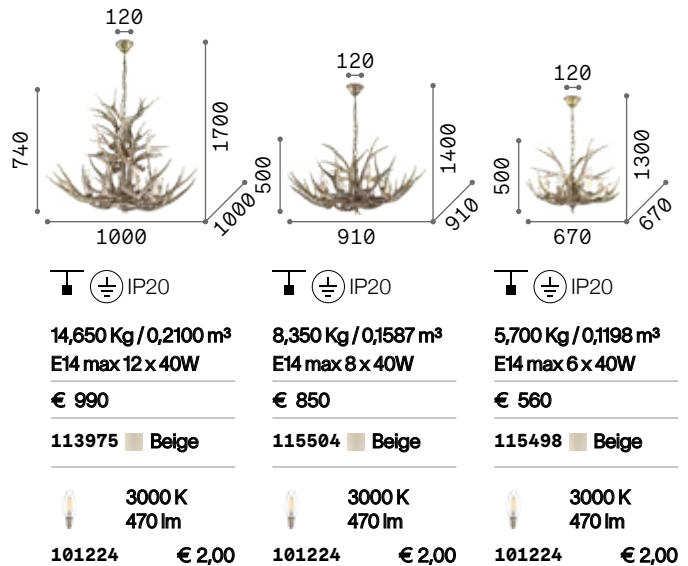

P. 444

P. 484

Canapa

Metal varnished frame. Electrical cables and diffusers covered with natural hemp rope.

IP20

2,190 Kg / 0,0944 m³

E27 max 1x 15W

€ 180