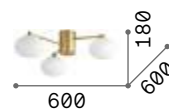

2,500 Kg / 0,0209 m³
G9 max 3 x 28W

€ 220

322667 White
317007 Brass

305486 3000 K
510 lm

305486 € 6,00