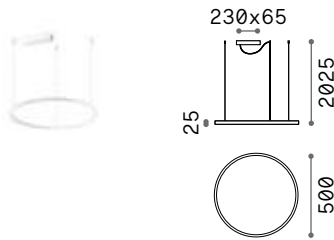

Oracle Slim Round new

Suspended lamp consisting of a thin matt white or black painted aluminum frame and opal polycarbonate diffuser. Available in four different sizes. Integrated LEDs; available in 2700 K, 3000 K and 4000 K color temperatures and ON-OFF or DALI/Push control; CRI ≥ 90; LED useful life 50.000 h; IP20 protection, insulation class II.

Source	LED SMD	CRI	≥90
Power	29W / 83W	LED life	50.000 h
Driver included	On/Off / DALI/Push	Insulation class	II
Drivers available	No	IP	20
Beam	115°	Material	Aluminum
CCT	2700 K / 3000 K / 4000 K		

On/Off 1,400 Kg/0,0376 m³
DALI/Push 1,170 Kg/0,0272 m³

LED SMD Driver included - Cable length 2500 mm

Measure	Power	Driver	Lumen	CCT	Finish	Code	€
ø 500	29 W	On-Off	2850 lm	2700 K	White	342016	180 new
					Black	342009	180 new
			3000 lm	3000 K	White	229461	180
					Black	229492	180
			3400 lm	4000 K	White	269856	180
					Black	304380	180
	29 W	DALI/Push	2850 lm	3000 K	White	304373	255
					Black	304366	255
			3100 lm	4000 K	White	342030	255 new
					Black	342023	255 new