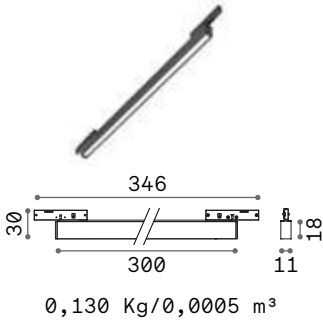

Deva Wide Outer

LED SMD

Power	Beam	Control	Lumen	CCT	Finish	Code	€
8 W	100°	On-Off	900 lm	3000 K	Black	332871	25 new