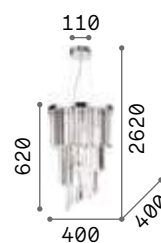

IP20

10,000 Kg / 0,1136 m³
E14 max 8 x 40W

€ 550

117737 Chrome

101224 3000 K
470 lm

101224 € 2,00