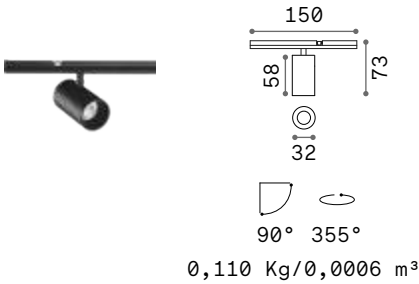

LED SMD BRIDGELUX

Power	Beam	Lumen	CCT	Finish	Code	€
5W	30°	420 lm	2700 K	Black	345055	50 new
		430 lm	3000 K	Black	329529	50