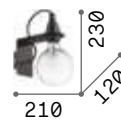

Minimal

Metal frame with colored varnish finish. Power cable with fabric coating.

LED

Bulbs LED E27 8W Globo D125 trasparente 3000 K included.
Cod. **101347**

045191

045214

■ IP20

0,720 Kg / 0,0164 m³
E27 max 1 x 60W

€ 70

045191 ■ White

045214 ■ Black

3000 K
1020 lm

101347 € 6,00