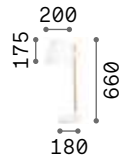

IP20

1,970 Kg / 0,0183 m³
E27 max 1x 60W

€ 140

282091 ■ White
272238 ■ Black

3000 K
910 lm

119571 € 3,50

P. 526