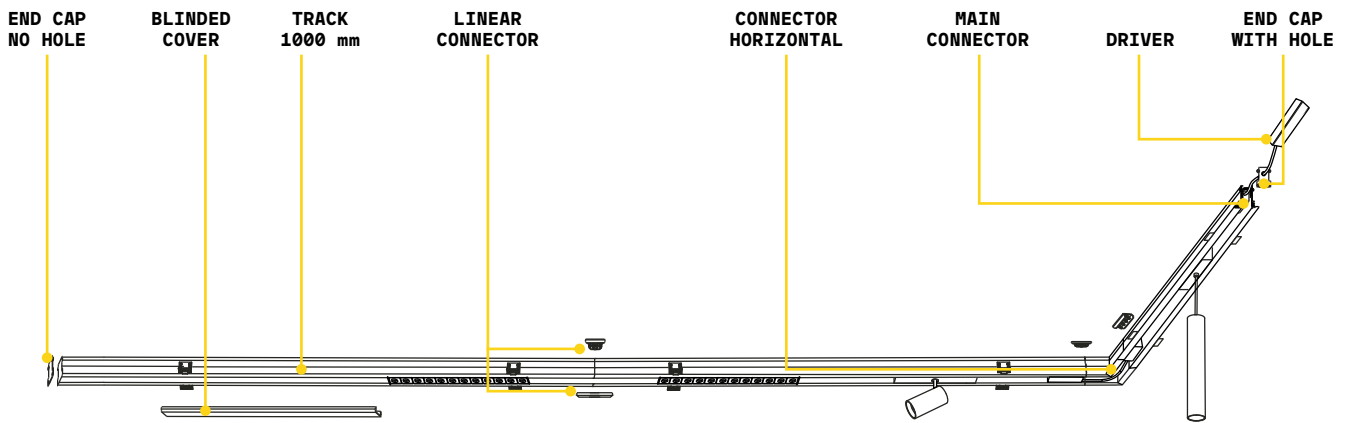

Ego - Assembly plans