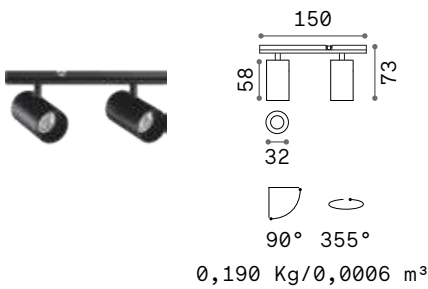

LED COB BRIDGELUX

Power	Beam	Lumen	CCT	Finish	Code	€
10W	30°	840 lm	2700 K	Black	345031	75 new
		870 lm	3000 K	Black	329536	75

m	lx	øm
1	1028	0,62
2	257	1,20
3	114	1,90
4	64	2,50
5	41	3,10

m	lx	øm
1	1645	0,62
2	411	1,20
3	183	1,90
4	103	2,50
5	66	3,10