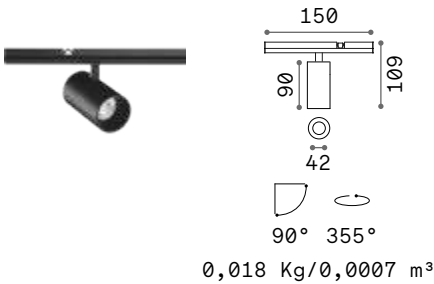

LED SMD BRIDGELUX

Power	Beam	Lumen	CCT	Finish	Code	€
7W	36°	570 lm	2700 K	Black	345062	90 new
		600 lm	3000 K	Black	343501	90 new