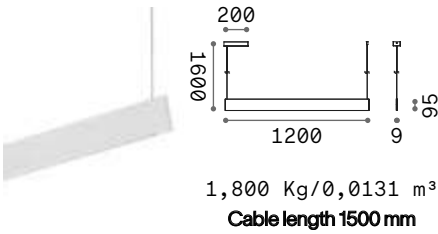

Steel Slim

LED SMD SAMSUNG

Up-light included - Driver OSRAM ON/OFF included - UGR <19

Power	Beam	Lumen	CCT	Finish	Code	€
35W	110°	2900 lm	3000 K	White	348407	175 <i>new</i>
				Black	348384	175 <i>new</i>