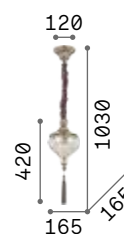

IP20

0,980 Kg / 0,0228 m³
E27 max 1x 42W

€ 180

115979 ■ Ant. Brass

3000 K
910 lm

119571 € 3,50

P. 446