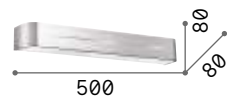

500

1,270 Kg / 0,0136 m³
E14 max 3 x 40W

€ 87

051970 White
009933 Aluminum

3000 K
480 lm

101200 € 2,00