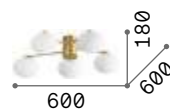

2,700 Kg / 0,0209 m³
G9 max 5 x 28W

€ 320

322698 White
316697 Brass

305486 3000 K
510 lm

305486 € 6,00