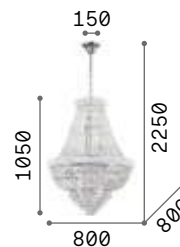

IP20

20,000 Kg / 0,8284 m³
E14 max 24 x 28W

€ 1650

243597 Chrome
243528 Brass

3000 K
470 lm

101224 € 2,00