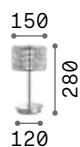

Roma

Chrome metal frame and details.
Square-shaped crystal elements on
sides and sandblasted bottom glass
sheet.

Bulbs LED G9 3W 3000 K included.
Cod. **209043**

Lamp with integrated switch.

1,930 Kg / 0,0182 m³

G9 max 1x40W

€ 160

114620 Chrome

3000 K
510 lm

305486

€ 6,00

P. 344

P. 438