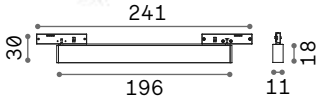

LED SMD OSRAM

Power	Beam	Control	Lumen	CCT	Finish	Code	€
10 W	34°	On-Off	900 lm	3000 K	Black	332734	40 new

0,140 Kg/0,0003 m³