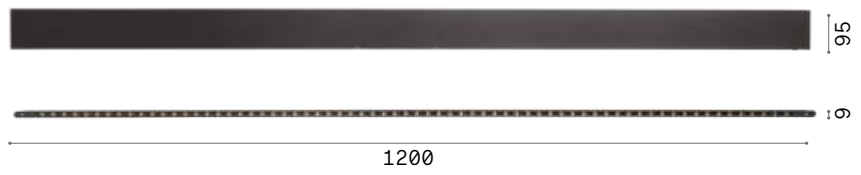

Steel Slim Accent