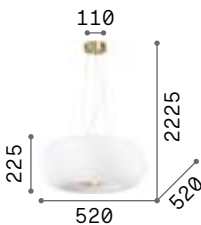

Arizona

Metal frame with satin brass finish. White acid-etched blown glass diffuser with embossed decorative stripes.

LED Bulbs LED GX53 9W 3000 K included.
Cod. 123936

IP20

IP20

6,190 Kg / 0,1288 m³
GX53 max 5 x 9W

3,260 Kg / 0,0740 m³
GX53 max 3 x 9W

€ 520

€ 395

214481 White

214474 White

3000 K
910 lm

3000 K
910 lm

123936 € 5,00

123936 € 5,00

P. 278