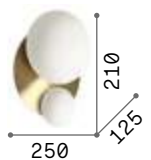

Ninfea

Plated or powder-coated metal base. White overlay, acid-etched blown glass diffusers. Available finishes: white or satin brass.

LED Bulbs LED GX53 9W 3000 K included.
Cod. **123936**

0,800 Kg / 0,0063 m³

G9 max 2 x 4W

€ 132

327716 **White** **new** 306940 **White**
346533 **Brass** **new** 293646 **Brass**

3000 K
510 lm

305486 € 6,00

3000 K
910 lm

123936 € 5,00 **P. 339** **P. 471**