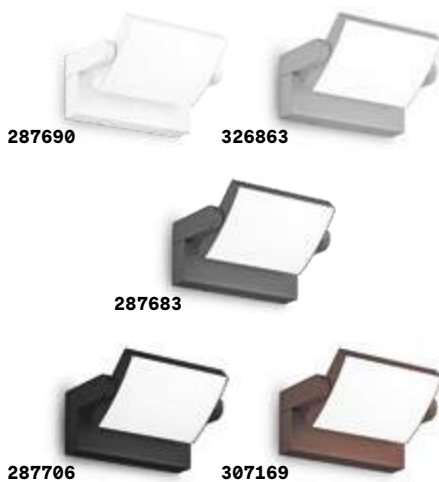

IP54 IP54

1,200 Kg / 0,0055 m³
LED 20,5W / 2300 lm

€ 120

1,300 Kg / 0,0055 m³
LED 21W / 2300 lm

€ 130

287690 White
326863 Grey
287683 Anthracit.
287706 Black
307169 Coffee

287720 White
326870 Grey
287713 Anthracit.
287737 Black
307176 Coffee