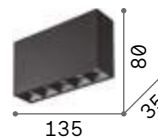

IP20

0,370 Kg / 0,0011 m³
LED 12,5W / 1200 lm

€ 90

248530 ■ White
244884 ■ Black

LED source 3000 K, 50.000 h life.

P. 784

Dynamite

Powder coated or plated or brushed metal frame. Adjustable diffusers.