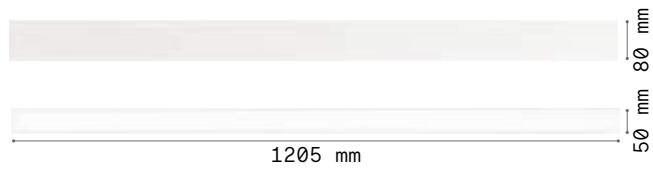

Fluo Bi-Emission 1200