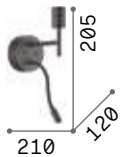

IP20

0,900 Kg / 0,0063 m³
E27 max 1x 42W + LED 3W / 200 lm

€ 133

259819 White
259833 Nickel
259826 Black
259857 Brass