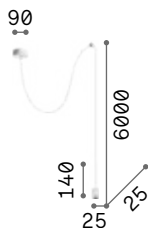

0,150 Kg / 0,0019 m³
LED 4W / 250 lm

€ 65

310589 ■ White
328331 ■ Black