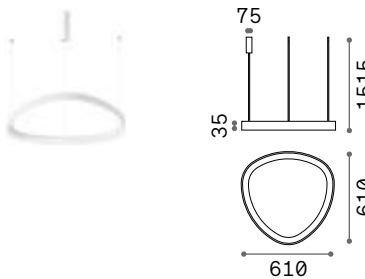

On/Off 1,710 Kg / 0,0462 m³
DALI/Push 1,600 Kg / 0,0389 m³

LED SMD Driver included - Cable length 2000 mm

Measure	Power	Driver	Lumen	CCT	Finish	Code	€
610x610	47 W	On-Off	4950 lm	2700 K	White	341552	330 new
					Black	341569	330 new
					Brass	341576	330 new
			5100 lm	3000 K	White	247250	330
		Black			247267	330	
		Brass			269832	330	
		DALI/Push	5100 lm	3000 K	White	304717	425
		Black			304694	425	
		Brass			304700	425