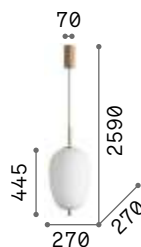

IP20

2,300 Kg / 0,0691 m³
LED 20W / 2050 lm

€ 170

314945 White