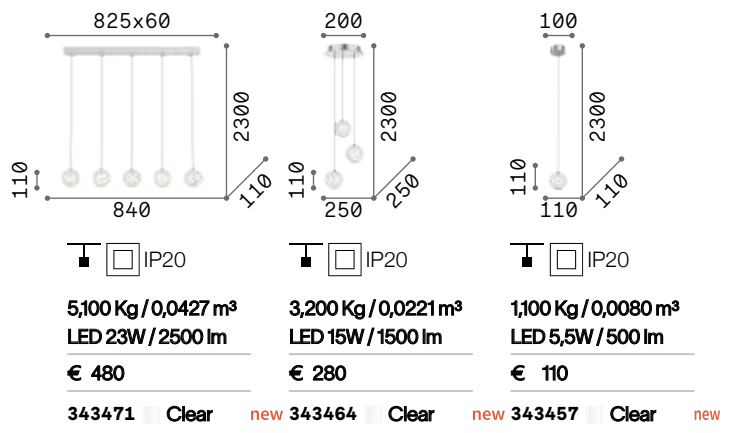

3000 K
510 lm

305486 € 6,00

P. 335

P. 477

Igor

Metal body with matt black enamel finish. Shade made of clear glass slabs.

IP20

8,810 Kg / 0,0941 m³
E27 max 4 x 42W

€ 390

092942 ■ Black

2200 K
440 lm

151694 € 4,00

P. 420

Diamond new

Chromed metal ceiling cap. Clear Teflon cable. Clear acrylic diffusers with cut crystal processing effect.

LED LED source 3000 K, 20.000 h life.