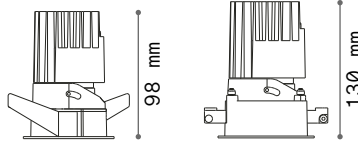

Zeus - Source

0,300 Kg/0,0014 m³

LED COB CITIZEN Required - Driver ON/OFF included

Power	Beam	Lumen	CCT	Finish	Code	€
13W	40°	980 lm	2700 K	Grey	324807	65
		1020 lm	3000 K	Grey	324814	65
		1050 lm	4000 K	Grey	324821	65

DIMMABLE DRIVER* Optional

	Power	Output	Measure (LxHxW)	Code	€
1-10V	21W	350 mA	122x25x40 mm	324906	25
DALI/Push	20W	350 mA	120x29x51 mm	324913	70

0,590 Kg/0,0029 m³

LED COB CITIZEN Required - Driver ON/OFF included

Power	Beam	Lumen	CCT	Finish	Code	€
21W	40°	1900 lm	2700 K	Grey	324838	105
		2000 lm	3000 K	Grey	324845	105
		2200 lm	4000 K	Grey	324852	105

DIMMABLE DRIVER* Optional

	Power	Output	Measure (LxHxW)	Code	€
1-10V/Push	20W	500 mA	110x22x52 mm	324920	60
DALI/Push	20W	500 mA	120x29x51 mm	324937	70

Light beam: ACCENT

m	lx	øm
1	1714	0,76
2	429	1,50
3	190	2,30
4	107	3,10
5	69	3,80

m	lx	øm
1	3174	0,81
2	794	1,60
3	353	2,40
4	198	3,20
5	127	4,00

* The dimmable power supplies must be ordered in concomitance with the product and will be included inside the fittings by replacing the on-off power supply. ** Lens 40° included.

CRI≥90 13W 40° 1020lm 3000K

CRI≥90 21W 40° 2000lm 3000K