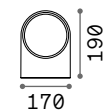

Iko

Powder coated die-cast aluminum body. Tempered and frosted clear glass up-and-down double diffuser. Available finishes: anthracite, white or grey.

018515

092218

018522

IP54

0,600 Kg / 0,0040 m³
E27 max 1x60W

€ 50

018522 White
092218 Grey
018515 Anthracit.

4000 K
580 lm
151960 € 2,00