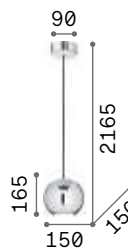

0,890 Kg / 0,0090 m³
GU10 max 1x28W

€ 80

231273 ■ White
116464 ■ Chrome
231297 ■ Black

3000 K
540 lm

123943 € 3,50