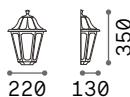

Cima

Totally die-cast aluminum frame.
Anthracite, coffee or black and gold finish.
Transparent acrylic diffuser.

■ IP43

1,840 Kg / 0,0504 m³
E27 max 1x52W

€ 61

246819 ■ Anthracit.
024134 ■ Black
246826 ■ Coffee

153964 € 3,50

P. 910

Dafne

High performance resin body:
resistant to corrosion, colours
stabilized during UV rays
treatment, thermal shock
resistance from -60° to +90°C.
Methacrylate non-yellowing
diffuser.

■ □ IP55

1,000 Kg / 0,0101 m³
E27 max 1x23W

€ 33

120423 White
101491 Black

153964 € 3,50

■ □ IP55

0,600 Kg / 0,0117 m³
E27 max 1x23W

€ 28

120430 White
101552 Black

153964 € 3,50

P. 911