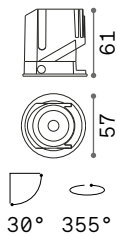

0,400 Kg/0,0030 m³

LED COB CITIZEN Required - Driver TRIDONIC ON/OFF included

Power	Beam	Lumen	CCT	Finish	Code	€
13 W	36°	1000 lm	3000 K	Black	279602	50

DIMMABLE DRIVER* Optional

	Power	Output	Measure (LxHxW)	Code	€
1-10V / Push	20 W	350 mA	108x22x52 mm	287867	75
DALI / Push	20 W	350 mA	120x29x51 mm	287874	80

Light beam: **ACCENT**