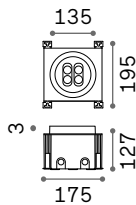

1,980 Kg/0,0071 m³

LED SMD OSRAM Driver ON/OFF included

Power	Lumen	CCT	Finish	Code	€
11W	790 lm	3000 K	Steel	277011	320