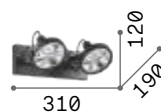

1,270 Kg / 0,0202 m³
GU10 max 4 x 50W

€ 304

200217 White
200255 Black

3000 K
750 lm

189031 € 15,00

0,890 Kg / 0,0074 m³
GU10 max 2 x 50W

€ 166

200200 White
200248 Black

3000 K
750 lm

189031 € 15,00

0,480 Kg / 0,0034 m³
GU10 max 1 x 50W

€ 86

200194 White
200231 Black

3000 K
750 lm

189031 € 15,00