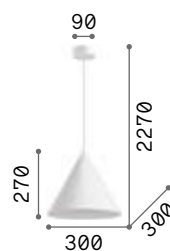

IP20

1,080 Kg / 0,0491 m³
E27 max 1x 60W

€ 85

232720 ■ White
232744 ■ Black

3000 K
900 lm

123899 € 3,50