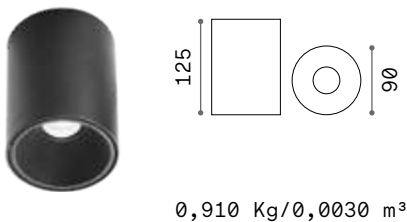

LED COB BRIDGELUX

Power	Beam	Lumen	CCT	Finish	Code	€
15 W	36°	1400 lm	3000 K	White	205977	90
				Black	205984	90

0,910 Kg/0,0030 m³