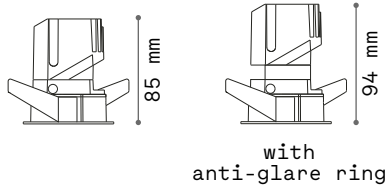

Bento - Source

0,400 Kg/0,0030 m³

LED COB CITIZEN Required - Driver TRIDONIC ON/OFF included

Power	Beam	Lumen	CCT	Finish	Code	€
9W	36°	750 lm	3000 K	Black	279596	45

DIMMABLE DRIVER* Optional

	Power	Output	Measure (LxHxW)	Code	€
1-10V	12 W	250 mA	122x25x40 mm	287843	35
DALI / Push	20 W	250 mA	120x29x51 mm	287850	87

0,400 Kg/0,0030 m³

LED COB CITIZEN Required - Driver TRIDONIC ON/OFF included

Power	Beam	Lumen	CCT	Finish	Code	€
13 W	36°	1000 lm	3000 K	Black	279602	50

DIMMABLE DRIVER* Optional

	Power	Output	Measure (LxHxW)	Code	€
1-10V / Push	20 W	350 mA	108x22x52 mm	287867	75
DALI / Push	20 W	350 mA	120x29x51 mm	287874	80

Light beam: **ACCENT**

m	lx	øm
1	1312	0,71
2	328	1,40
3	146	2,10
4	82	2,80
5	52	3,50

CRI≥90 9W 36° 750lm 3000K

m	lx	øm
1	1846	0,65
2	461	1,30
3	205	1,90
4	115	2,60
5	74	3,20

CRI≥90 13W 36° 1000lm 3000K

* The dimmable power supplies must be ordered in concomitance with the product and will be included inside the fittings by replacing the on-off power supply. ** Lens 36° included.