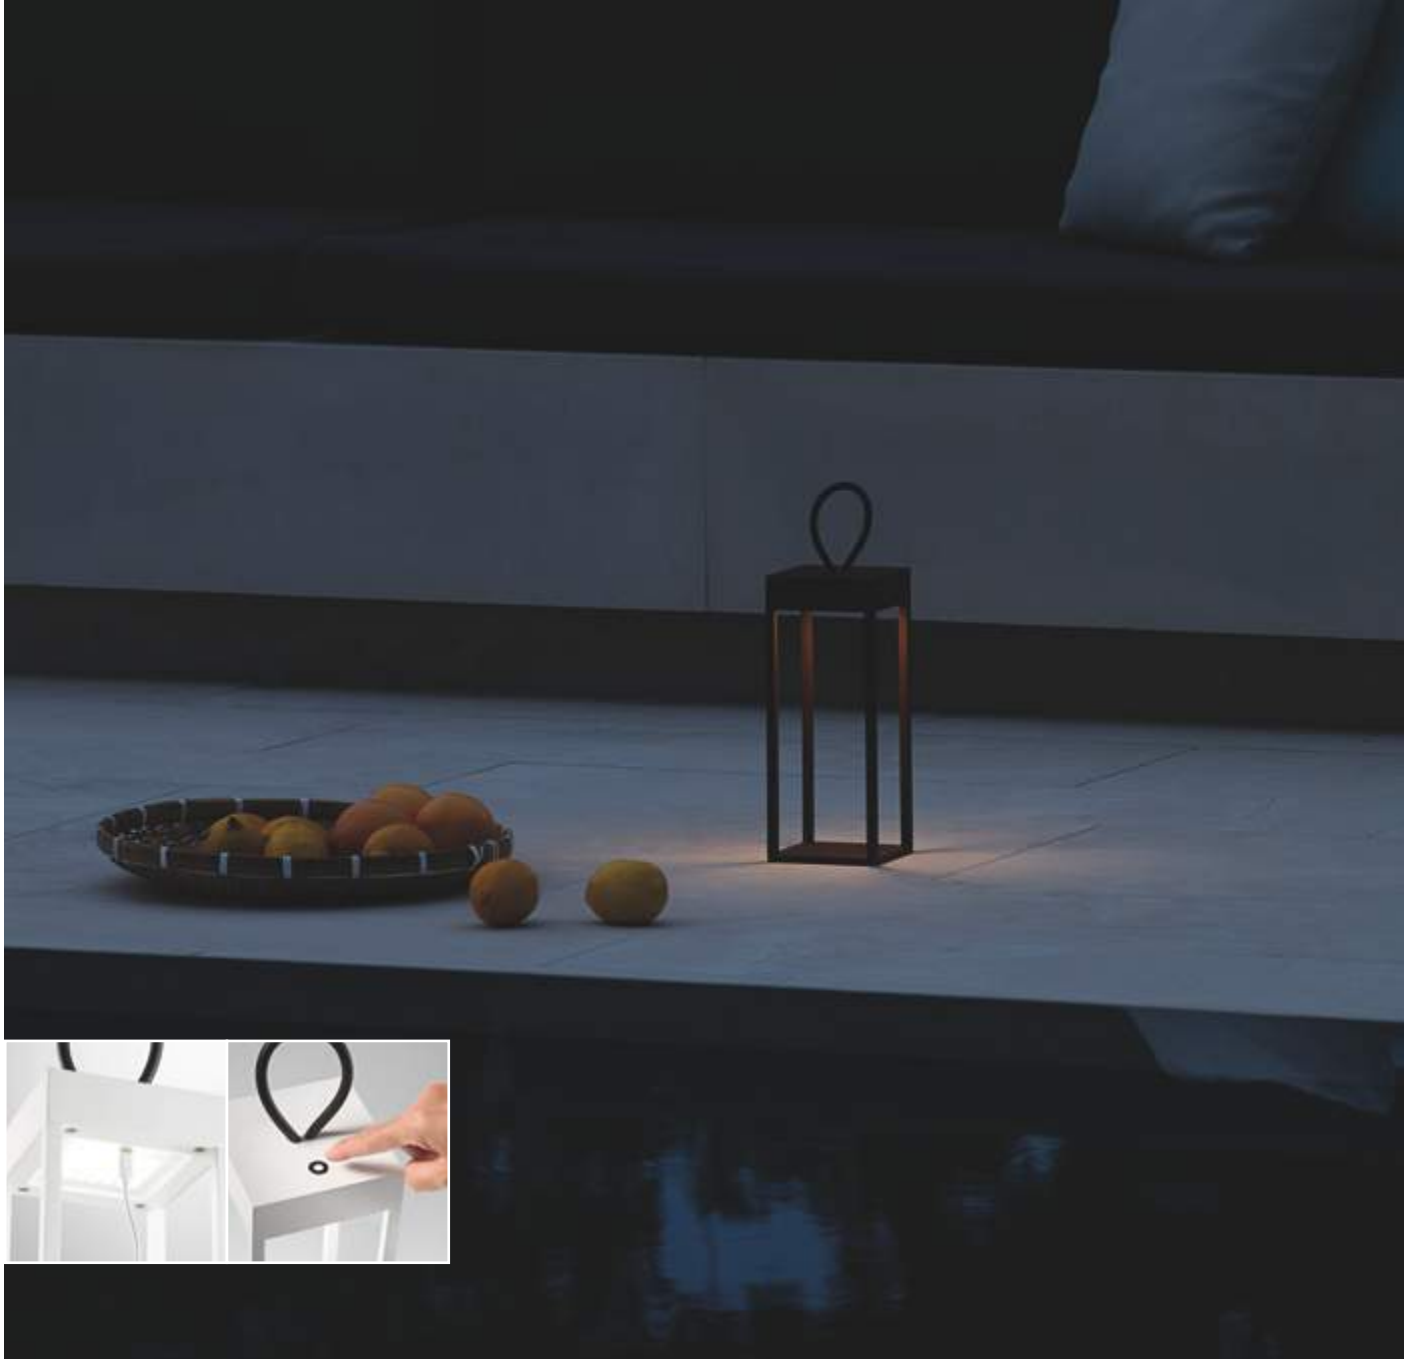

Enya ^{new}

Portable lamp with rechargeable battery. Powder coated aluminum body. Black rubber handle. Tempered glass diffuser. Downward light emission. Switch with dimmer. Colors: white, black, coffee.

LED LED source 3000 K, 35.000 h life.

ON OFF Lamp with integrated switch.

Hand icon Lamp with touch dimmer.

Battery icon Lamp with rechargeable battery included.