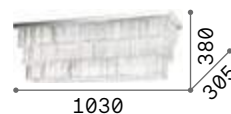

201016

Martinez

Chromed or golden metal frame.
Decorative elements with fob-chains composed of octagons and transparent cut-crystals bars.

166285

213569

IP20

17,500 Kg / 0,0807 m³
E14 max 8 x 40W

€ 770