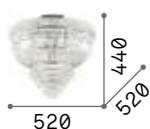

6,310 Kg / 0,1413 m³

E14 max 6 x 28W

€ 950

207186 **Chrome**
201016 **Brass**

3000 K
470 lm

101224 € 2,00