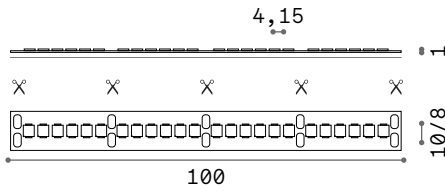

Strip LED and Drivers

SMD 2835 240 LED/m - 50.000 h

Power	IP	Lumen	CCT	Measure	Code	€
10 W/m	IP20	990 lm/m	2700 K	8x5000mm	346427	65 <i>new</i>
		1000 lm/m	3000 K	8x5000mm	346434	65 <i>new</i>
		1060 lm/m	4000 K	8x5000mm	346458	65 <i>new</i>
15 W/m	IP65	880 lm/m	3000 K	8x5000mm	346441	80 <i>new</i>
		900 lm/m	4000 K	8x5000mm	346465	80 <i>new</i>
		1330 lm/m	2700 K	8x5000mm	346472	65 <i>new</i>
20.5 W/m	IP20	1450 lm/m	3000 K	8x5000mm	346489	65 <i>new</i>
		1510 lm/m	4000 K	8x5000mm	346502	65 <i>new</i>
		1460 lm/m	4000 K	8x5000mm	346519	80 <i>new</i>
20.5 W/m	IP65	2000 lm/m	2700 K	10x5000mm	272535	90
		2050 lm/m	3000 K	10x5000mm	272528	90
		2100 lm/m	4000 K	10x5000mm	272511	90
	IP65	2000 lm/m	3000 K	10x5000mm	272542	105
		2020 lm/m	4000 K	10x5000mm	287966	105