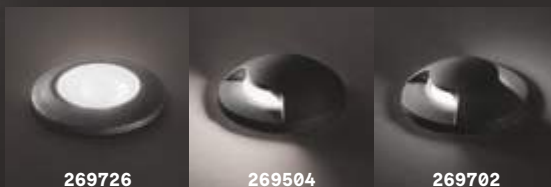

Way

Walkable recessed lamp. High-performance resin body and diffuser: resistant to corrosion, UV and to temperatures between -60° and +90°. Color: black.

LED Bulbs LED G9 2W 3000/4000 K included. Cod. **270104/270111**

0,100 Kg / 0,0007 m³
G9 max 1x1,7W

€ 31

269726 ■ B 3000K
269733 ■ B 4000K

0,080 Kg / 0,0007 m³
G9 max 1x1,7W

€ 31

269504 ■ B 3000K
269696 ■ B 4000K

0,080 Kg / 0,0007 m³
G9 max 1x1,7W

€ 31

269702 ■ B 3000K
269719 ■ B 4000K