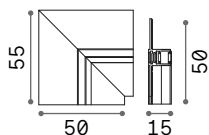

RECESSED CORNER L Optional

Weight	Volume	Control	Finish	Code	€
0,030 Kg	0,0003 m³	On-Off	Black	339412	41 new