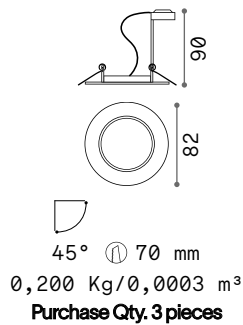

Swing

IP20 ZINC

GU10 Not included - Recommended bulb 108292

Power	Finish		Code	€
max 28W	White		083179	13
	Ant. Brass		083186	13
	Chrome		083131	13
	Black		243825	13
	Nickel		083148	13