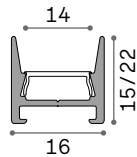

14 x 15 / 22 mm Mounting kit included - Not compatible with strip LED IP65

Measure	Weight	Volume	Finish	Code	€
2000x15mm	0,20 Kg	0,0015 m³	White	307145	25
2000x22mm	0,40 Kg	0,0021 m³	White	307152	25

STRIP LED AND DRIVER Recommended Strip LED max 15 W/m