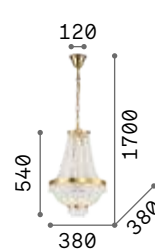

IP20 INCLUSA

5,100 Kg / 0,1175 m³
G9 max 6 x 4W

€ 800

033532 Chrome
114729 Gold

3000 K
510 lm
305486 € 6,00