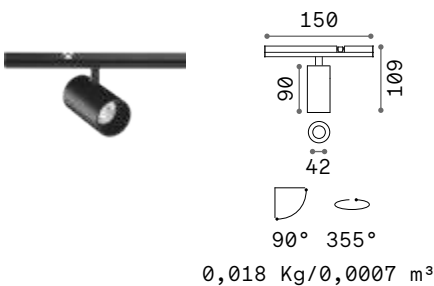

LED SMD BRIDGELUX

Power	Beam	Lumen	CCT	Finish	Code	€
10W	36°	760 lm	2700 K	Black	345079	95 new
		800 lm	3000 K	Black	343518	95 new

m	lx	cm
1	514	0,62
2	128	1,20
3	57	1,90
4	32	2,50
5	21	3,10

m	lx	cm
1	822	0,62
2	205	1,20
3	91	1,90
4	51	2,50
5	33	3,10

CRI≥90 3W 24° 250lm 3000K

CRI≥90 5W 30° 430lm 3000K