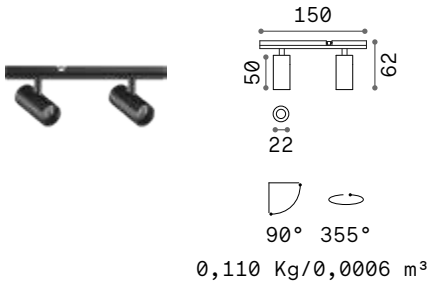

Stick Track Double

LED COB BRIDGELUX

Power	Beam	Lumen	CCT	Finish	Code	€
6W	24°	480 lm	2700 K	Black	345024	68 new
		500 lm	3000 K	Black	329512	68