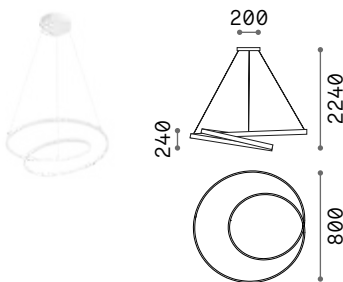

1,900 Kg / 0,0607 m³

LED SMD Driver included - Cable length 2000 mm

Measure	Power	Driver	Lumen	CCT	Finish	Code	€
ø 800	52 W	On-Off	5800 lm	2700 K	White	342405	295 new
					Black	342412	295 new
					Brass	342429	295 new
			6100 lm	3000 K	White	253664	295
					Black	269450	295
					Brass	269467	295
	6400 lm	4000 K	White	342436	295 new		
			Black	342443	295 new		
			Brass	342450	295 new		
55 W	DALI/Push	6100 lm	3000 K	White	304571	470	
				Black	304588	470	
				Brass	304595	470