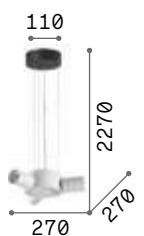

IP20

1,000 Kg / 0,0072 m³
E27 max 3 x 42W

€ 102

- 348193 ■ White new
- 348209 ■ Nickel new
- 348216 ■ Black new
- 348223 ■ Brass new

3000 K
900 lm
123899 € 3,50

3000 K
900 lm
123899 € 3,50

3000 K
900 lm
123899 € 3,50