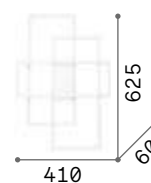

■ ■ □ IP20

1,260 Kg / 0,0241 m³
LED 33W / 3400 lm / 3850 lm

€ 290

341323 ■ White 2700K^{new}
230726 ■ White 3000K
270661 ■ Black 3000K

P. 076

P. 501