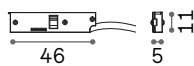

Weight	Volume	Control	Finish	Code	€
0,001 Kg	0,0002 m³	On-Off	Black	332581	15 <i>new</i>

Cable length 1500 mm

DRIVER ON/OFF Required