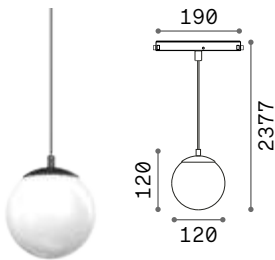

0,900 Kg/0,0125 m³

LED COBCITIZEN

Power	Beam	Control	Lumen	CCT	Finish	Code	€
10W	-	On-Off	1050 lm	3000 K	White	327532	130
					Black	327525	130

Light beam: ACCENT

Light beam: WIDE

m	lx	Øm
1	2877	0,51
2	719	1,00
3	320	1,50
4	180	2,10
5	115	2,60

CRI≥90 12W 30° 1050lm 3000K

CRI≥90 10W 1050lm 3000K