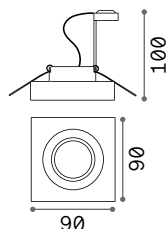

Ⓜ 60 mm
0,340 Kg/0,0012 m³
Purchase Qty. 3 pieces

GU10 Not included - Recommended bulb 108292

Power	Finish	Code	€
max 50W	Clear	114019	25