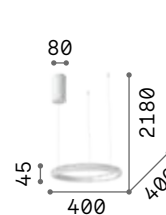

IP20

1,200 Kg / 0,0194 m³
LED 25W / 3300 lm

€ 130

325804 White ^{new}