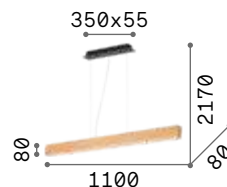

Craft

Matt black varnished metal ceiling cap. Natural wood body. Satin opal color polycarbonate diffuser. Clear PVC cable.

LED LED source 3000 K, 20.000 h life.

IP20

3,400 Kg / 0,0238 m³
LED 32W / 2700 lm