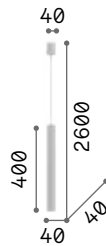

0,650 Kg / 0,0019 m³
GU10 max 1x28W

€ 65

346854 ■ White **new**
346861 ■ Chrome **new**
343310 ■ Black **new**