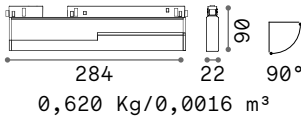

LED SMD SAMSUNG

Power	Beam	Lumen	CCT	Control	Finish	Code	€
7 W	110°	850 lm	3000 K	On-Off	White	282725	120
					Black	257839	120
				DALI	White	286129	160
					Black	286112	160

Light beam: ACCENT

Light beam: WIDE