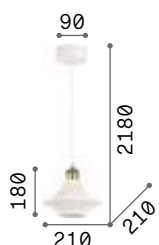

0,850 Kg / 0,0090 m³

E27 max 1x60W

€ 138

206806 White

123899 € 3,50