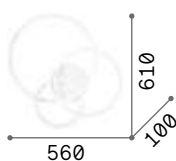

Frame ^{new}

Matt white or black varnished metal base and frame. Opal colour plastic diffusers. Direct light emission.

LED LED source 2700/3000 K, 30.000 h life.

■ ■ □ IP20

1,600 Kg / 0,0458 m³
LED 41W / 4550 lm / 5000 lm