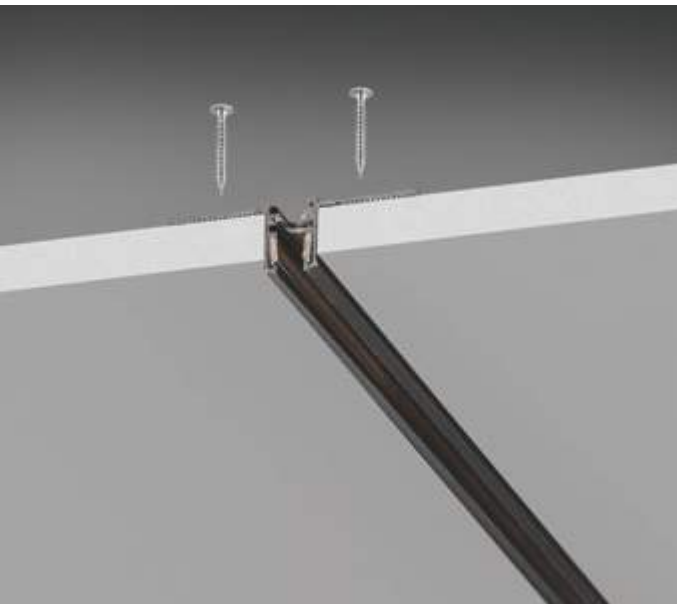

END CAP (2pcs. incl.)

Required	Measure (LxHxW)	Finish	Code	€
Yes	10x7x15 mm	Black	332635	3

Deva - Assembly plans

Deva - Recessed Easy

PROFILE No mounting kit required, direct ceiling installation
RECESSED EASY Maximum length per power source: 10 meters