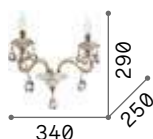

Negresco

Plated metal frame and details.
Clear blown glass arms with golden
inner part. Decorative elements in
clear glass and cut crystal. Color:
gold.

■ IP20

2,380 Kg / 0,0189 m³

E14 max 2x 28W

€ 160

087757 Gold

3000 K
430 lm

101248

€ 2,00

[P. 218](#)

Florian

Metal frame with decorative glass
elements. Pendants composed
of cut crystal octagons and final
drops. Available versions: clear
glass with golden or silvery metal.