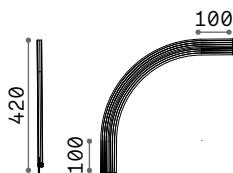

RECESSED CORNER ROUND Optional

Weight	Volume	Control	Finish	Code	€
0,267 Kg	0,0023 m³	On-Off	Black	339405	91 new