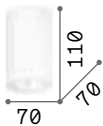

Tower

Plastic installing base with bayonet system. Total gypsum body. It fits replaceable GU10 bulbs.

Item suitable for painting and varnishing.

0,430 Kg / 0,0023 m³
GU10 max 1x 35W

€ 39

155869 White

3000 K
410 lm

108292 € 3,00