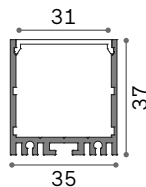

31 x 37 mm Mounting kit included

Length	Weight	Volume	Finish	Code	€
2000 mm	1,40 Kg	0,0032 m³	White	270524	75
	1,40 Kg	0,0032 m³	Black	270517	75
3000 mm	2,10 Kg	0,0048 m³	White	270548	105
	2,10 Kg	0,0048 m³	Black	270531	105