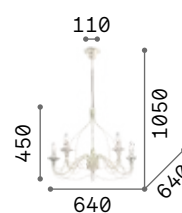

IP20

3,180 Kg / 0,1500 m³
E14 max 5 x 40W

€ 180

005881 White
057187 Rust

3000 K
470 lm

101224 € 2,00