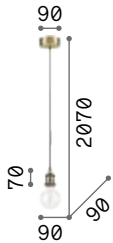

206820 White

123899 € 3,50

Frida

Metal ceiling cup and bulb socket cover with plated or matt varnish finish. Power cable coated with black fabric.

0,320 Kg / 0,0015 m³
E27 max 1x 60W

€ 40

- 139432 Chrome
- 139425 Black
- 122106 Copper
- 122083 Ant. Brass