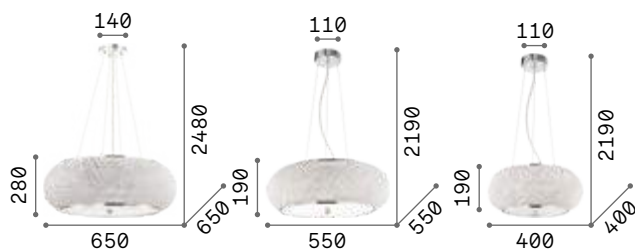

IP20

13,000 Kg / 0,1777 m³
E14 max 14 x 40W

€ 1210

164977 Chrome
164984 Gold

3000 K
480 lm

101200 € 2,00

IP20

8,500 Kg / 0,1134 m³
E14 max 10 x 40W

€ 950

082196 Chrome
082257 Gold

3000 K
480 lm

101200 € 2,00

IP20

5,350 Kg / 0,0573 m³
E14 max 6 x 40W

€ 750

082158 Chrome
082172 Gold

3000 K
480 lm

101200 € 2,00