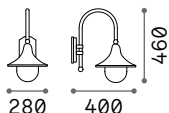

€ 40

116716 White

0,610 Kg / 0,0231 m³

€ 40

145020 White

4000 K
580 lm
151960 € 2,00

Cima

Totally die-cast aluminum frame.
Anthracite, coffee or black and gold finish.
Transparent acrylic diffuser.