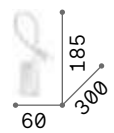

Cast aluminum body and diffuser with colored matt powder coating. Flexible arm covered with silicone rubber.

LED LED source 3000 K, 30.000 h life.

ON OFF Lamp with integrated switch.

IP20

0,430 Kg / 0,0040 m³
LED 3W / 190 lm