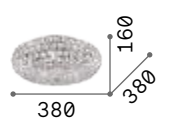

3,200 Kg / 0,0487 m³
G9 max 5 x 40W

€ 400

075419 Chrome
073187 Gold

3000 K
510 lm

305486 € 6,00