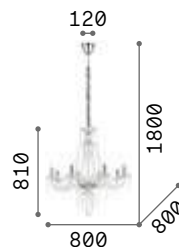

11,300 Kg / 0,1461 m³
E14 max 8 x 28W

€ 850

087764 Gold

3000 K
430 lm

101248 € 2,00

P. 442

Amadeus

Metal chrome frame. Decorative elements made of blown glass and cut crystals. Velvet chain cover.