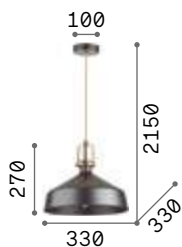

IP20

1,080 Kg / 0,0257 m³
E27 max 1x 42W

€ 86

238135 White
249063 Black

3000 K
950 lm

101330 € 4,50