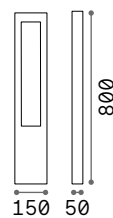

IP44

1,150 Kg / 0,0092 m³
G9 max 1x15W

€ 180

- 136035 White
- 136042 Grey
- 136028 Anthracit.
- 136059 Black
- 213361 Coffee

4000 K
530 lm
307879 € 6,00