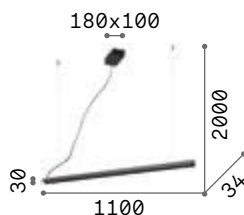

V-Line

Powder-coated aluminum body. Opal silicone diffuser. Steel cables with chromed supports. PVC electrical cable. Colors: white or black.

LED LED source 3000 K, 20.000 h life.

IP20

1,050 Kg / 0,0058 m³
LED 20W / 1700 lm

€ 215

275369 White
275376 Black