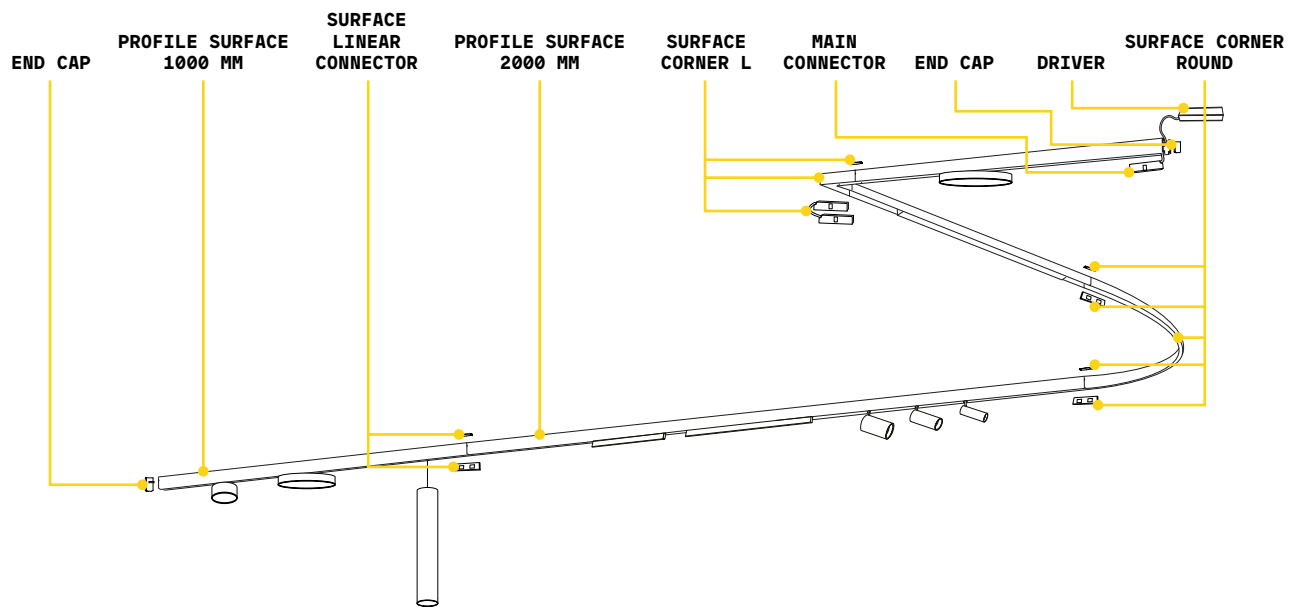

Deva - Recessed

PROFILE RECESSED No mounting kit required, direct ceiling installation
Maximum length per power source: 10 meters

Length	Weight	Volume	Finish	Code	€
1000 mm	0,370 Kg	0,0017 m ³	Black	332529	20 <small>new</small>
2000 mm	0,670 Kg	0,0034 m ³	Black	332536	40 <small>new</small>