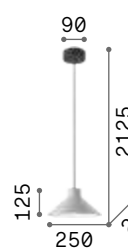

1,760 Kg / 0,0236 m³
E27 max 1x 15W

€ 116

129099 Concrete

3000 K
430 lm

101279 € 2,00