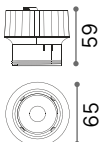

0,150 Kg/0,0030 m³

LED COB CITIZEN Required - Driver TRIDONIC ON/OFF included

Power	Beam	Lumen	CCT	Finish	Code	€
10W	35°	1030 lm	2700 K	Black	208541	65
		1050 lm	3000 K	Black	208558	65
		1100 lm	4000 K	Black	208565	65

DIMMABLE DRIVER* Optional

	Power	Output	Measure (LxHxW)	Code	€
1-10V	10 W	250 mA	135 x 20 x 30 mm	216317	30
DALI/Push	17 W	250 mA	130 x 30 x 43 mm	216027	110