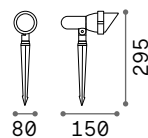

IP65

0,520 Kg / 0,0038 m³
GU10 max 1x28W

€ 52

106205 ■ White
033037 ■ Anthracit.
046211 ■ Black
163727 ■ Coffee

4000 K
430 lm

253497

€ 3,00

P. 822