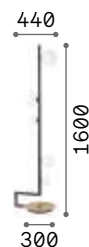

IP20 PROTEZIONE

5,640 Kg / 0,1536 m³
G9 max 5 x 15W

€ 340

273662 ■ Black

3000 K
510 lm
305486 € 6,00