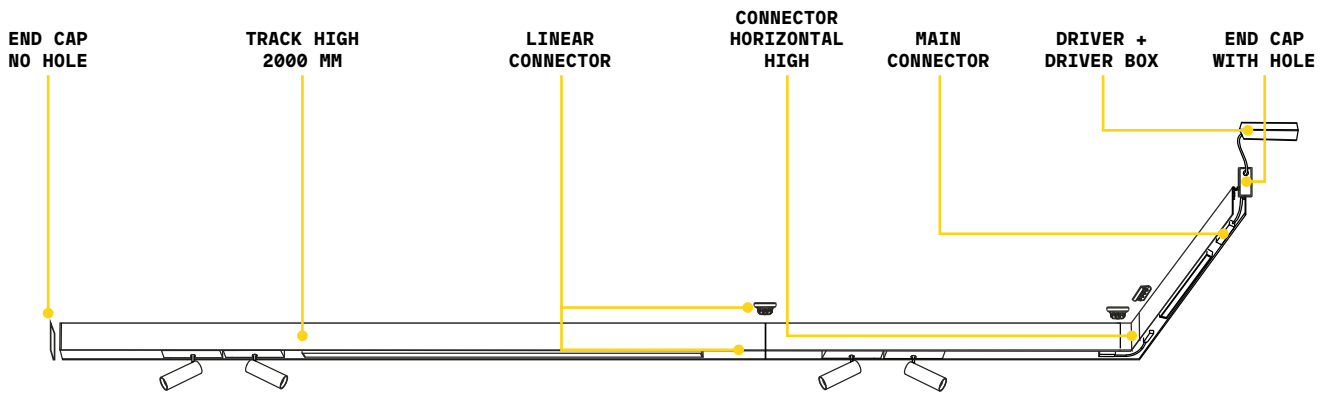

Ego - Assembly plans