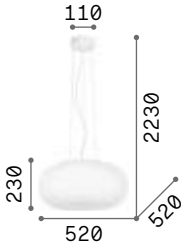

P. 277

P. 385

P. 469

Glory

Satin nickel ceiling rose. White acid-etched blown glass diffuser. Pendant lamps provided with steel cables adjustable in length with automatic blocking mechanisms.

Ulisse

Metal frame coated with matt white enamel. Blown acid-etched white glass diffuser. Suspension models provided with steel cables adjustable in length with automatic blocking mechanisms.