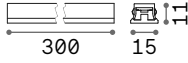

Stick Accent

0,070 Kg/0,0001 m³

LED SMD BRIDGELUX

Power	Beam	Lumen	CCT	Finish		Code	€
6 W	40°	600 lm	2700 K	Black	■	344980	30 <i>new</i>
		630 lm	3000 K	Black	■	329468	30