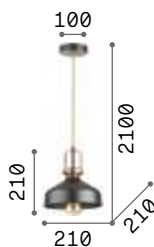

3000 K
950 lm
101330 € 4,50

Eris

Metal frame with matt white or black varnished ceiling rose and diffusers. Details with satin gold finish. Braided electrical wire coated with fabric.

238104

249056

IP20

0,630 Kg / 0,0102 m³
E27 max 1x 42W