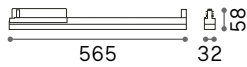

Display Wide

0,550 Kg/0,0035 m³

3-PHASE LED SMD SAMSUNG Driver ON/OFF included

Power	Beam	Lumen	CCT	Finish	Code	€
21W	125°	2100 lm	2700 K	White	340012	200 new
				Black	340005	200 new
		2550 lm	3000 K	White	283753	200
				Black	283760	200
		2800 lm	4000 K	White	276274	200
				Black	283777	200