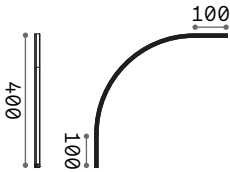

Weight	Volume	Control	Finish	Code	€
0,056 Kg	0,0014 m³	On-Off	Black	339375	91 <i>new</i>

SURFACE CORNER L Optional