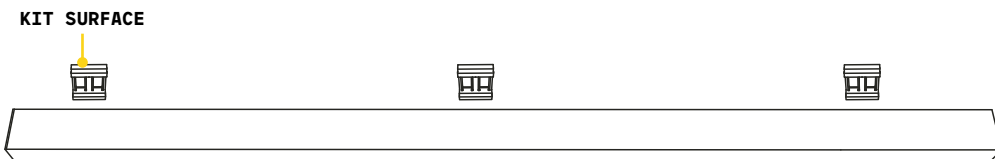

FLUO SURFACE