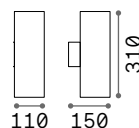

IP54

1,350 Kg / 0,0071 m³
E27 max 2 x 60W

€ 72

- 092300 White
- 033020 Aluminum
- 163604 Grey
- 236858 Anthracit.
- 092317 Black
- 163611 Coffee