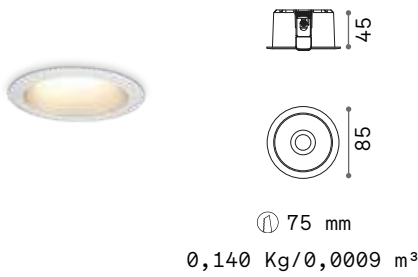

Tag new

Source	LED SMD	LED life	50.000 h
Power	7W	Insulation class	II
Driver included	On/Off	IP	20
Drivers available	No	Material	Aluminum
CCT	2700 K / 3000 K / 4000 K	Warranty	5 years
CRI	≥90		

LED SMD Driver ON/OFF included*

Power	Beam	Lumen	CCT	Finish	Code	€
7W	50°	810 lm	2700 K	White	344850	15 new
				Black	344843	15 new
		830 lm	3000 K	White	331263	15 new
				Black	331256	15 new
		840 lm	4000 K	White	344874	15 new
				Black	344867	15 new

Light beam: ACCENT

m	lx	øm
1	838	0,98
2	209	2,00
3	93	2,90
4	52	3,90
5	34	4,90

CRI≥90 7W 50° 830lm 3000K