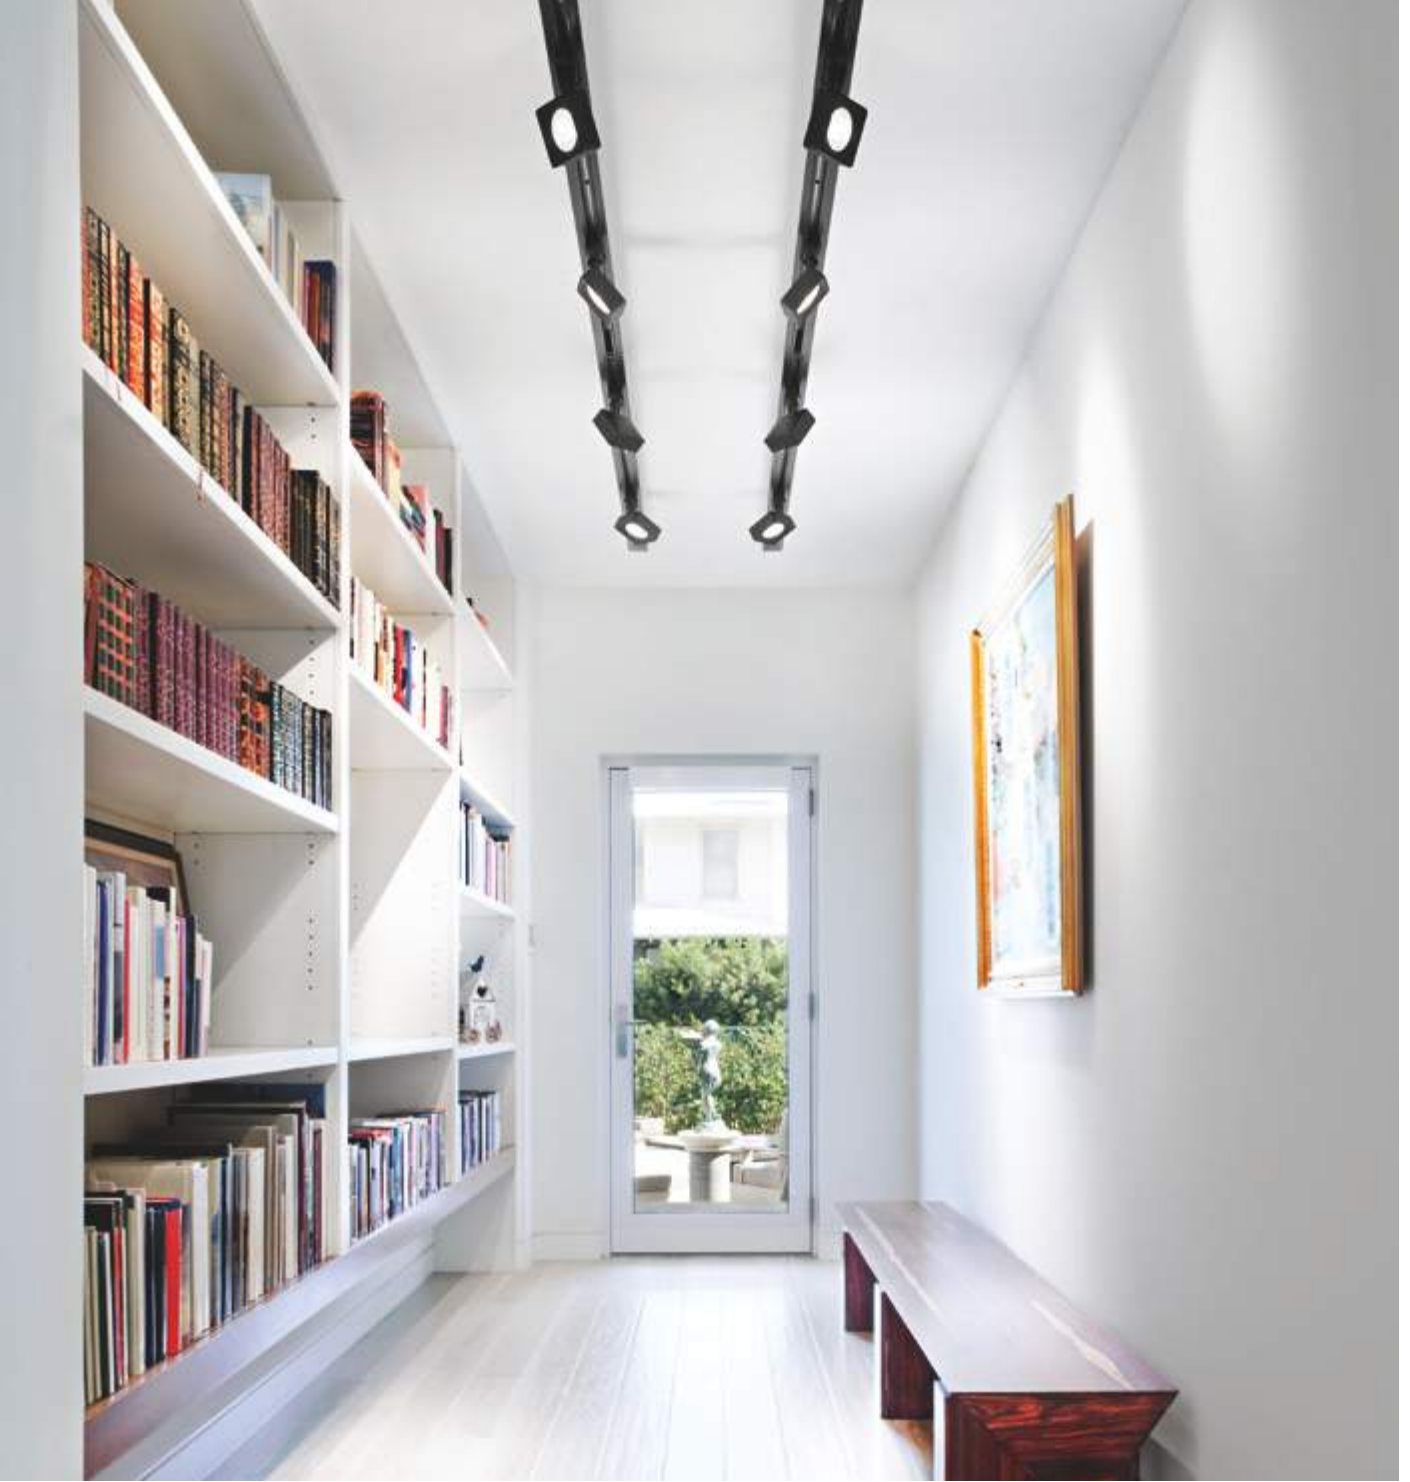

Link 3-Phase - Page 708

Light beam: ACCENT

m	lx	Øm
1	3646	0,65
2	911	1,30
3	405	1,90
4	228	2,60
5	146	3,20

CRI≥95 22W 36° 1750lm 3000K

Spot - Mouse Track

0,250 Kg/0,0016 m³

GU10 Not included - Recommended bulb 108292