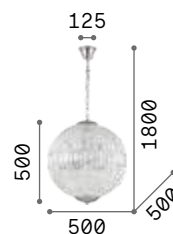

IP20 INCLUSA

8,780 Kg / 0,2054 m³
G9 max 8 x 40W

€ 950

116228 Chrome

3000 K
510 lm
305486 € 6,00