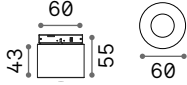

Deva Disc

0,110 Kg/0,0004 m³

LED COB BRIDGELUX

Power	Beam	Control	Lumen	CCT	Finish	Code	€
5 W	38°	On-Off	500 lm	3000 K	White	332857	40 new
					Black	332840	40 new