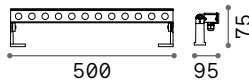

Thor

Adjustable linear projector for surface installation with oblique light effect. Die-cast aluminum body, clear glass diffuser, 24 Vdc power supply DC, IP65 protection index, IK06 impact resistance. SMD LED technology; CCT 3000 K, CRI ≥ 90, SDCM ≤ 3; LED useful life 50.000 h L70B50. Optionally available with anti-glare visor.

Source	LED SMD	LED life	50.000 h
Power	20W / 40W	Insulation class	III
Driver included	No	IP	65
Drivers available	On/Off	Material	Aluminum
MacAdam	SDCM 3		
CCT	3000 K		
CRI	≥90		

PRO

High-tech product with high quality materials, intended for professional use.

LED SMD OSRAM Driver not included

Power	Beam	Lumen	CCT	Finish	Code	€
20 W	28°	1600 lm	3000 K	Anthracite	261331	215

1,490 Kg/0,0057 m³
Cable lenght 500 mm

LED SMD OSRAM Driver not included