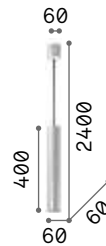

0,990 Kg / 0,0029 m³
GU10 max 1x28W

€ 80

194806 ■ Clear
141800 ■ Silver
141817 ■ Gold
104942 ■ Chrome
141794 ■ Ant. Brass
141855 ■ Copper
170589 ■ Coffee