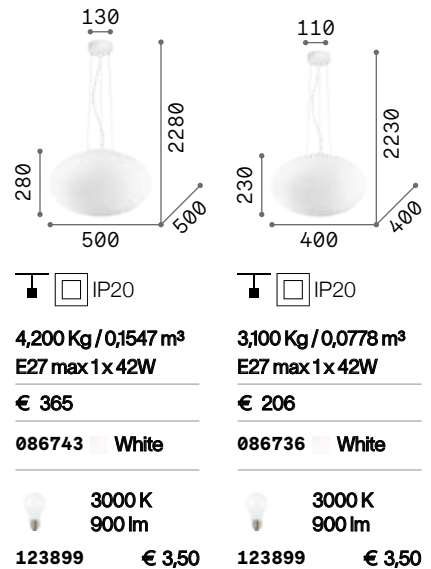

€ 255

074139 White

3000 K
900 lm

123899 € 3,50

P. 284 P. 382

Candy

White metal frame. Blown acid-etched white glass diffuser. Steel cables adjustable in length with automatic devices.

P. 280 P. 469