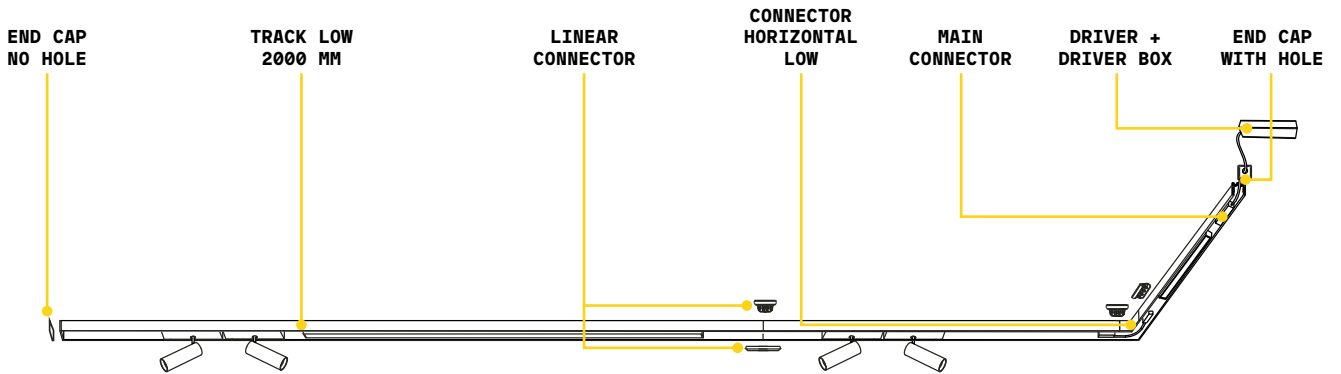

Ego - Assembly plans

PROFILE LOW

Ego - High

TRACK HIGH No mounting kit required, direct ceiling installation
Maximum length per power source: 25 meters

Length	Weight	Volume	Finish	Code	€
1000 mm	0,90 Kg	0,0023 m ³	White	282886	50
			Black	258027	50
2000 mm	1,80 Kg	0,0046 m ³	White	282893	120
			Black	266145	120