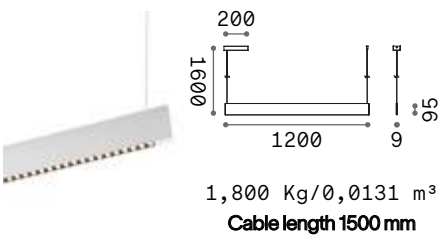

LED SMD SAMSUNG

Up-light included - Driver OSRAM ON/OFF included - UGR <16

Power	Beam	Lumen	CCT	Finish	Code	€
35W	70°	2900 lm	3000 K	White	348414	175 <i>new</i>
				Black	348391	175 <i>new</i>

UP-LIGHT INFO

Beam	Lumen	CCT
110°	1100 lm	3000 K

Light beam: **BI-EMISSION WIDE**

m	lx	Øm
1	616	2,80
2	154	5,60
3	68	8,50
4	39	11,00
5	25	14,00

CRI≥90 35W 110°+110° 2900+1100lm 3000K

Light beam: **BI-EMISSION ACCENT**

m	lx	Øm
1	937	1,50
2	234	3,10
3	104	4,60
4	59	6,20
5	37	7,70

CRI≥90 35W 70°+110° 2900+1100lm 3000K