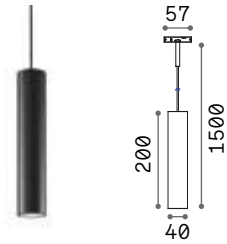

Deva Pendant

LED COB BRIDGELUX

Power	Beam	Control	Lumen	CCT	Finish	Code	€
6 W	34°	On-Off	550 lm	3000 K	Black	332932	45 new

0,280 Kg/0,0009 m³

Light beam: ACCENT

m	lx	øm
1	742	0,68
2	186	1,40
3	82	2,00
4	46	2,70
5	30	3,40

CRI≥90 6W 34° 550lm 3000K