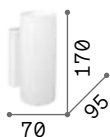

Paul

Metal base with matt varnish finish.
Blown acid-etched and overlay glass
diffuser. Available with white finish.

LED Bulbs LED G9 3W 3000 K included.
Cod. **209043**

IP20

0,560 Kg / 0,0064 m³

G9 max 2x40W

€ 65

060620 White

3000 K
510 lm

305486 € 6,00

Ovalino

Diffuser composed of circular
elements created from curved and
acid-etched glass sheet.