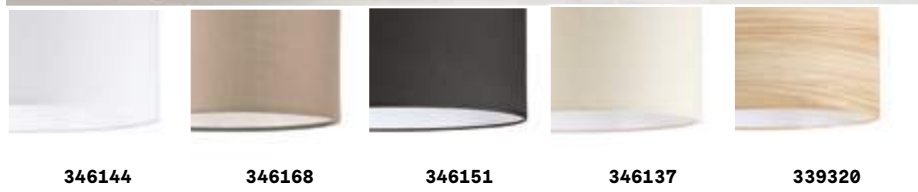

Set Up Ultra Slim new

Powder coated frames.
Lampshades in fireproof PVC covered with fabric. Lampshade colors: beige, dove grey, white, black or wood.

0,800 Kg / 0,1124 m³

€ 126

- 346182 ■ White new
- 346205 ■ Dove Grey new
- 339313 ■ Black new
- 346175 ■ Beige new
- 346199 ■ Wood new