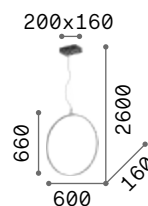

1,060 Kg / 0,0384 m³
LED 33W / 3550 lm

€ 255

291376 ■ Black