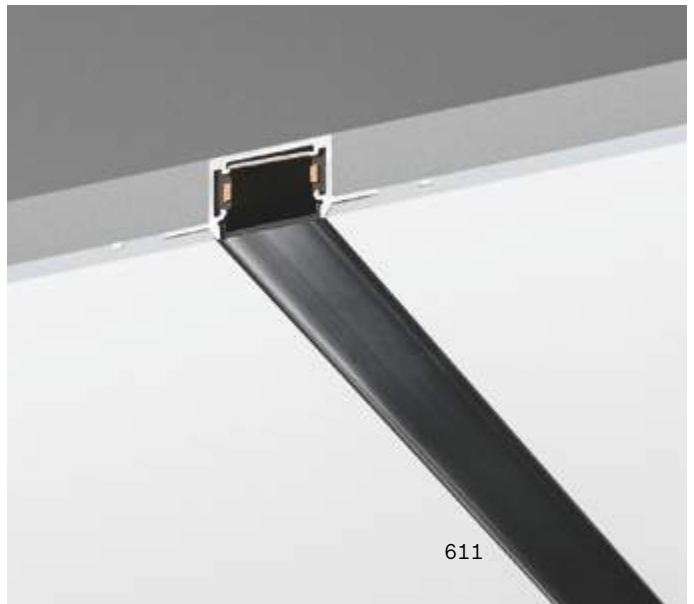

Stick - Assembly plans

BLINDED COVER