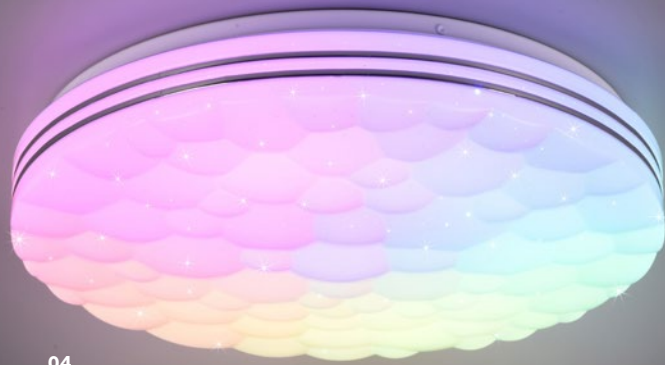

04

05

REALTA

Kunststoff, Aluminium gebürstet ·
plastic, brushed aluminium