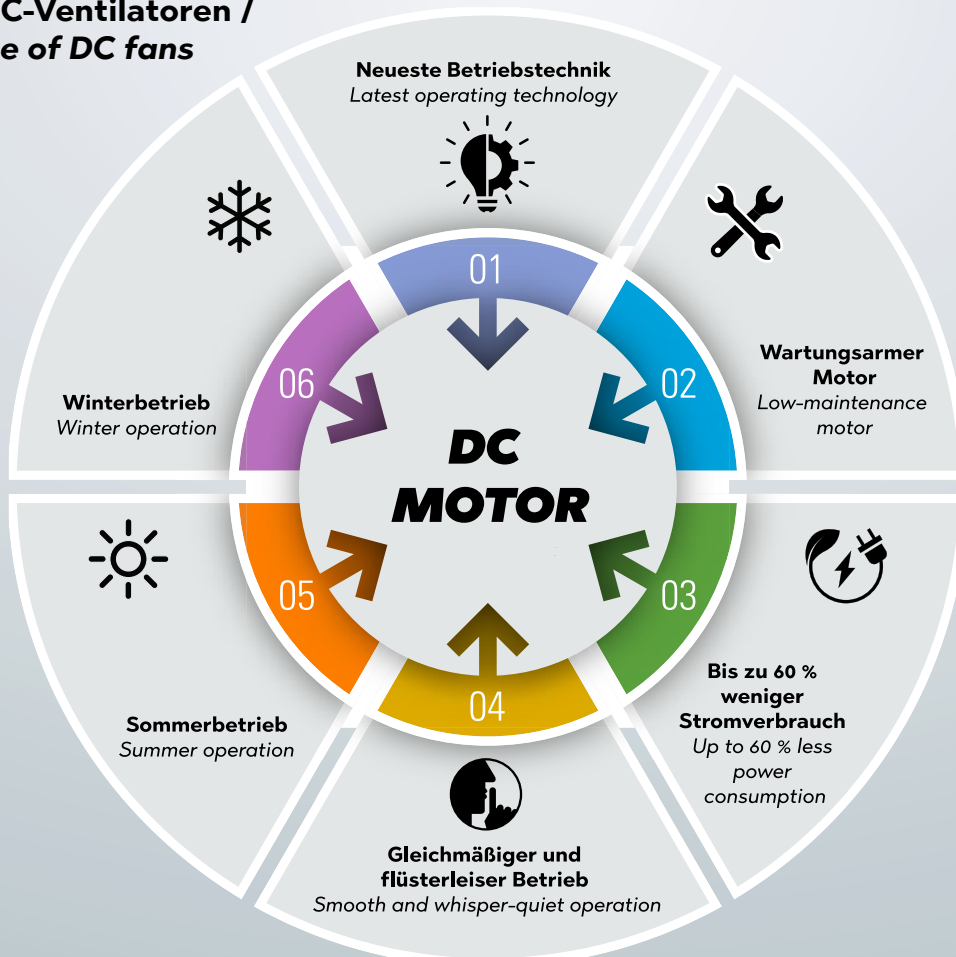

DC Motor

Deckenventilatoren mit DC-Motor (Gleichstrom-Elektromotor) sind sehr energiesparend und äußerst zuverlässig. Zudem laufen DC-Ventilatoren außerordentlich leise und sehr gleichmäßig. Sie eignen sich perfekt für Ruhebereiche, z.B. das Schlafzimmer, Kinderzimmer, Lesebereiche und Büros.

Ein weiterer Pluspunkt ist der Vor- und Rückwärtslauf bzw. Sommer- und Winterbetrieb. Im Sommer sollte der Deckenventilator gegen den Uhrzeigersinn gedreht werden, um den Luftstrom direkt nach unten zu leiten, der für eine kühle Brise sorgt. Im Winter muss der Ventilator im Uhrzeigersinn laufen, um einen Aufwind zu erzeugen und die warme Luft im Raum besser zu verteilen.

Ceiling fans with a DC motor (direct current electric motor) are very energy-efficient and extremely reliable. DC fans also run extremely quietly and very smoothly. They are perfect for quiet areas, e.g. bedrooms, children's rooms, reading areas and offices.

Another plus point is the forward and reverse operation or summer and winter operation. In summer, the ceiling fan should be turned anti-clockwise to direct the airflow straight downwards, providing a cool breeze. In winter, the fan must run clockwise to create an updraft and better distribute the warm air in the room.

DC MOTOR

Vorteile DC-Ventilatoren / Advantage of DC fans