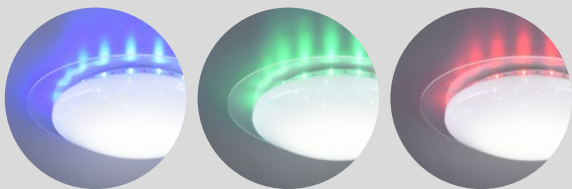

BILBO

Kunststoff, Weiß, Transparent klar ·
plastic, white, transparent clear