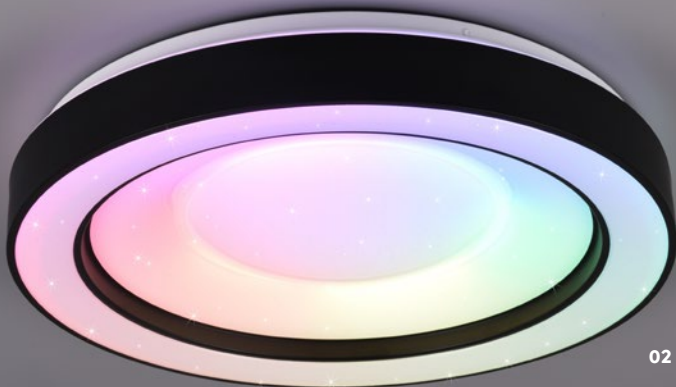

02

01 R65091032

↓ 8 cm ∅ 49 cm

incl. 1 x SMD LED 22 W · 2.500 lm ·
2.700 – 6.000 K

02 R65091432

↓ 7,5 cm ∅ 40 cm

incl. 1 x SMD LED 22 W · 2.500 lm ·
2.700 – 6.000 K