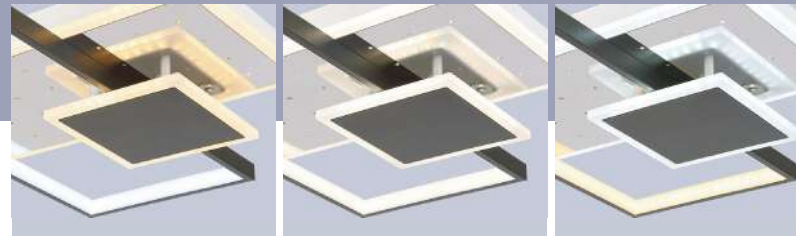

67146

- incl.
- many steps
- many light steps
- colour fixing
- dimmable
- memory function
- night light

DABBY

67146 | incl. 1x LED 40W | 4900 lm | 2100 lm | 2700 K | 6500 K | VPE: 4 | ↔ 50 cm x 50 cm ↓ 7.2 cm

metal white matt, metal black matt, metal chromed aluminium black matt, acrylic opal