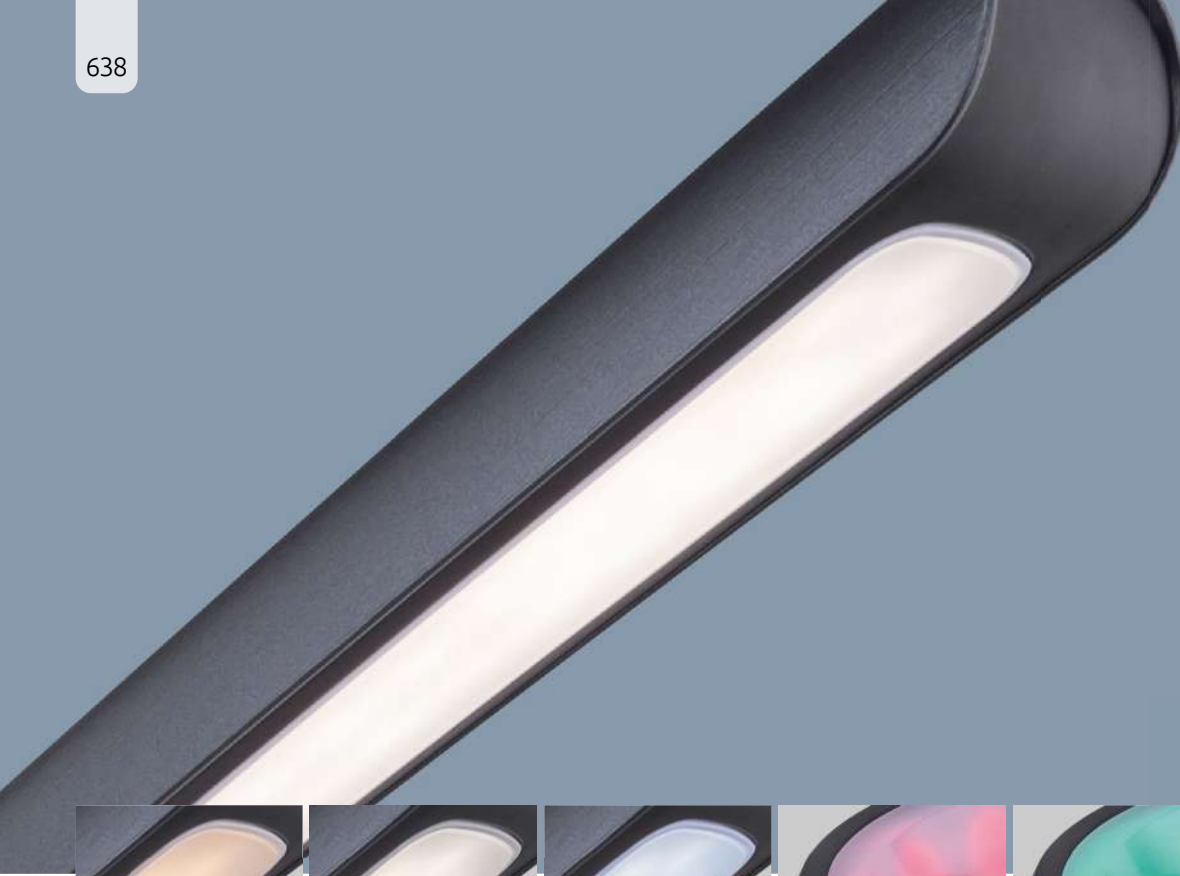

58376B

MITTI

58376B	incl. 1x LED 8W	780 lm	460 lm	4000 K | 6500 K | 3000 K	VPE: 6	↔ 34.3 cm x 18.3 cm	↓ 64 cm	
58376S	incl. 1x LED 8W	780 lm	460 lm	4000 K | 6500 K | 3000 K	VPE: 6	↔ 34.3 cm x 18.3 cm	↓ 64 cm	

plastic black aluminium brushed optic | silver aluminium brushed optic, plastic opal