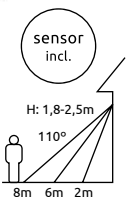

stainless steel black matt, glass smoke colored metal rods black matt,