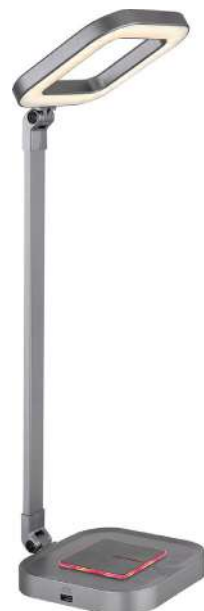

58255

TALISA

58255 | incl. 1x LED 5W | 650 lm | 300 lm | 4000 K | VPE: 12 | ↔ 71 cm x 12 cm † 71 cm

plastic silver colored white plastic silver metallic,

58431

- touch on/off
- touch dimmer
- Qi wireless charging
- USB output
- adapter incl.
- touch many steps
- RGB colour change
- RGB colour fixing
- colour fixing