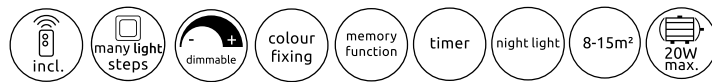

GATIAN

03651

incl. 1x LED 30W

3260 lm

2215 lm

2700 K | 6500 K

VPE: 3

Ø49.5 cm † 15 cm

metal black matt, plastic black matt, plastic opal plastic transparent