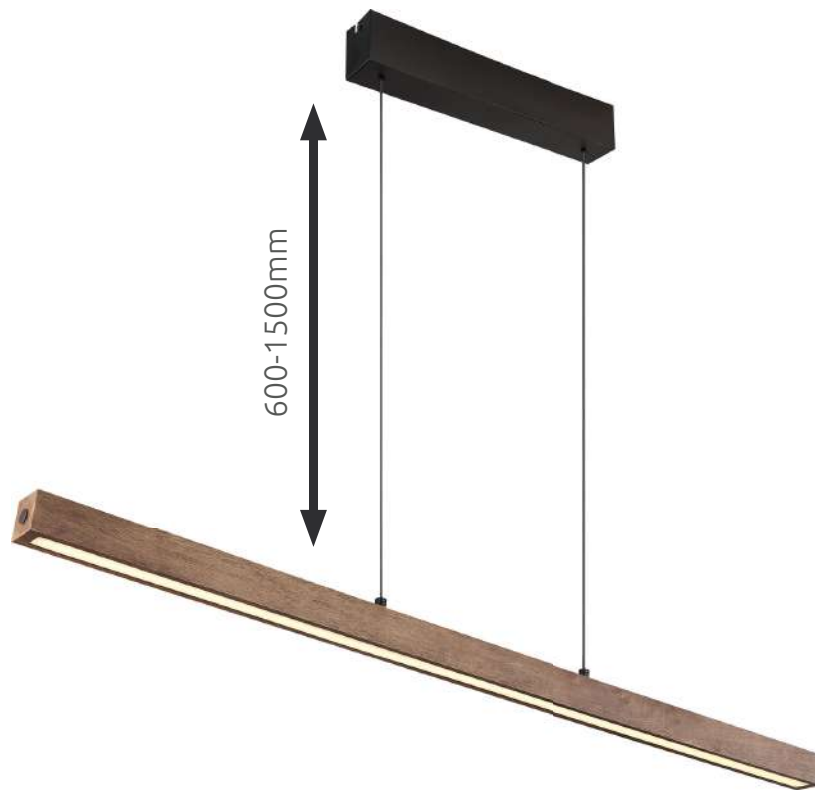

continuous
touch
dimmer

OLIVUS

17015 | incl. 1x LED 24W |  2600 lm |  2040 lm | 3000 K | VPE: 2 | ↔ 115 cm x 4.5 cm ↓ 150 cm

metal black matt, wood dark brown plastic opal

TIBEON

15536H | incl. 1x LED 28W | 3500 lm | 1500 lm | 3000 K | VPE: 6 | ↔ 90 cm x 8 cm † 120 cm