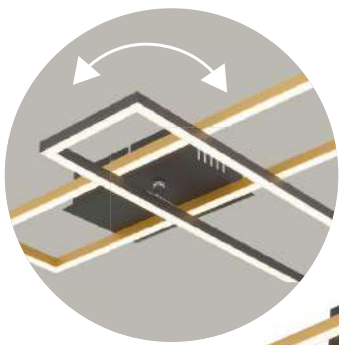

67208-30G

DAKARI

67208-30G	incl. 1x LED 30W	3240 lm	1370 lm	3000 K	VPE: 6	↔ 80 cm x 60 cm † 7.5 cm
67208-40G	incl. 1x LED 40W	4230 lm	1650 lm	3000 K	VPE: 6	↔ 80 cm x 60 cm † 9.5 cm

metal black matt, aluminium black matt, aluminium gold colors matt, plastic opal