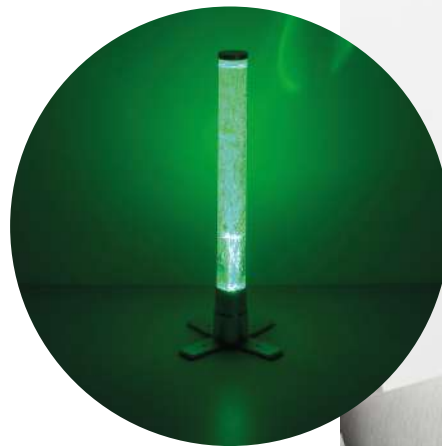

28052

UNICORN

28052 | incl. 2x LED 1W | 3000 K | VPE: 12 | ↔ 18 cm x 11 cm † 21 cm

plastic colorful , cable: PVC

9017

MENDOZA

9017 | incl. 1x RGB LED 0.06W | VPE: 8 | ↔ 24.6 cm x 24.6 cm † 61.1 cm

plastic silver colored plastic clear , cable: PVC black