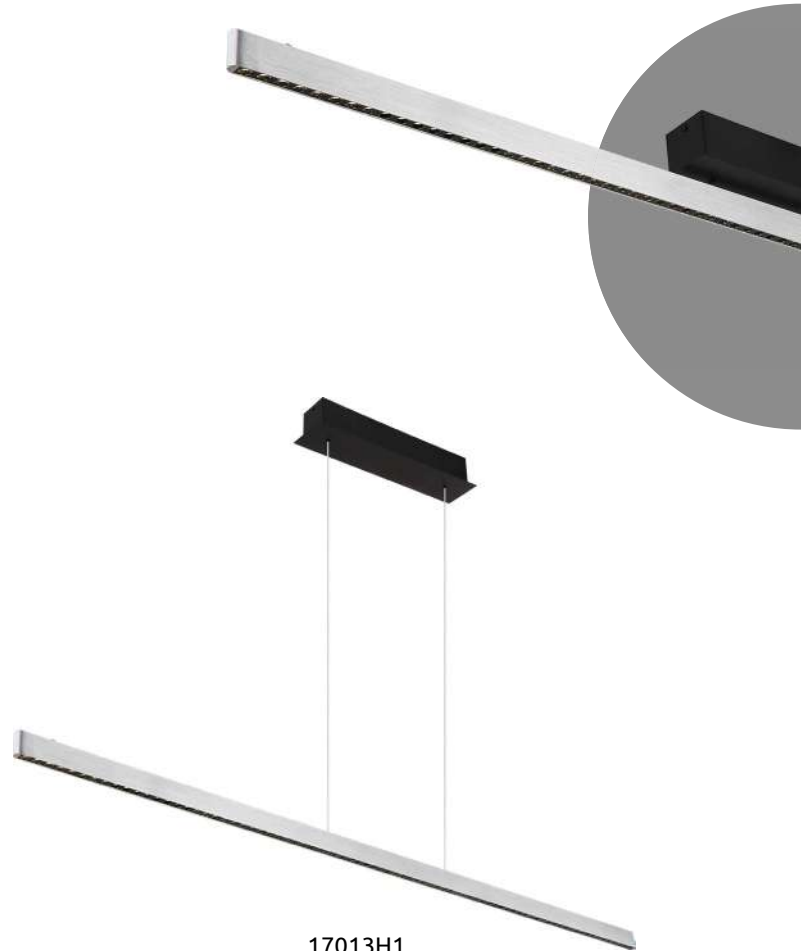

17013H1

DENTSY

17013H	incl. 1x LED 43W	5250 lm	3870 lm	4000 K	VPE: 6	↔ 120 cm x 9 cm † 120 cm
17013H1	incl. 1x LED 53W	6550 lm	4770 lm	4000 K	VPE: 6	↔ 150 cm x 9 cm † 120 cm
17013HG	incl. 1x LED 43W	5250 lm	3870 lm	4000 K	VPE: 6	↔ 120 cm x 9 cm † 120 cm
17013H1G	incl. 1x LED 53W	6550 lm	4770 lm	4000 K	VPE: 6	↔ 150 cm x 9 cm † 120 cm
17013HB	incl. 1x LED 43W	5250 lm	3870 lm	4000 K	VPE: 6	↔ 120 cm x 9 cm † 120 cm
17013H1B	incl. 1x LED 53W	6550 lm	4770 lm	4000 K	VPE: 6	↔ 150 cm x 9 cm † 120 cm

metal black matt, aluminium brushed, cable: PVC transparent / metal black matt, aluminium copper colored brushed, cable PVC transparent / metal black matt, aluminium black matt, cable PVC transparent