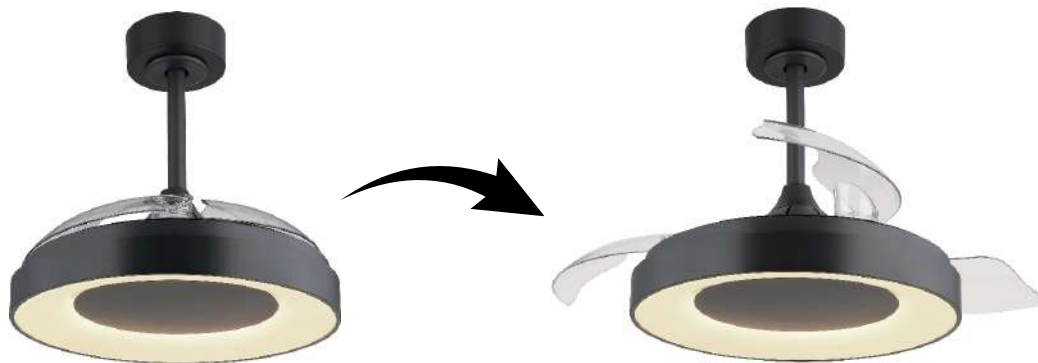

154 180 200 220 240 252
Tr/min
6 Steps

- incl.
- many light steps
- dimmable
- colour fixing
- RGB colour fixing
- RGB colour change
- rainbow effect
- memory function
- timer
- night light
- 20m²
- 26W max.

ELINA

03657 | incl. 1x LED 40W | 4300 lm | 2400 lm | 2700 K | 6500 K | VPE: 1 | Ø91 cm ↓ 44.8 cm

metal grey matt, plastic opal plastic clear