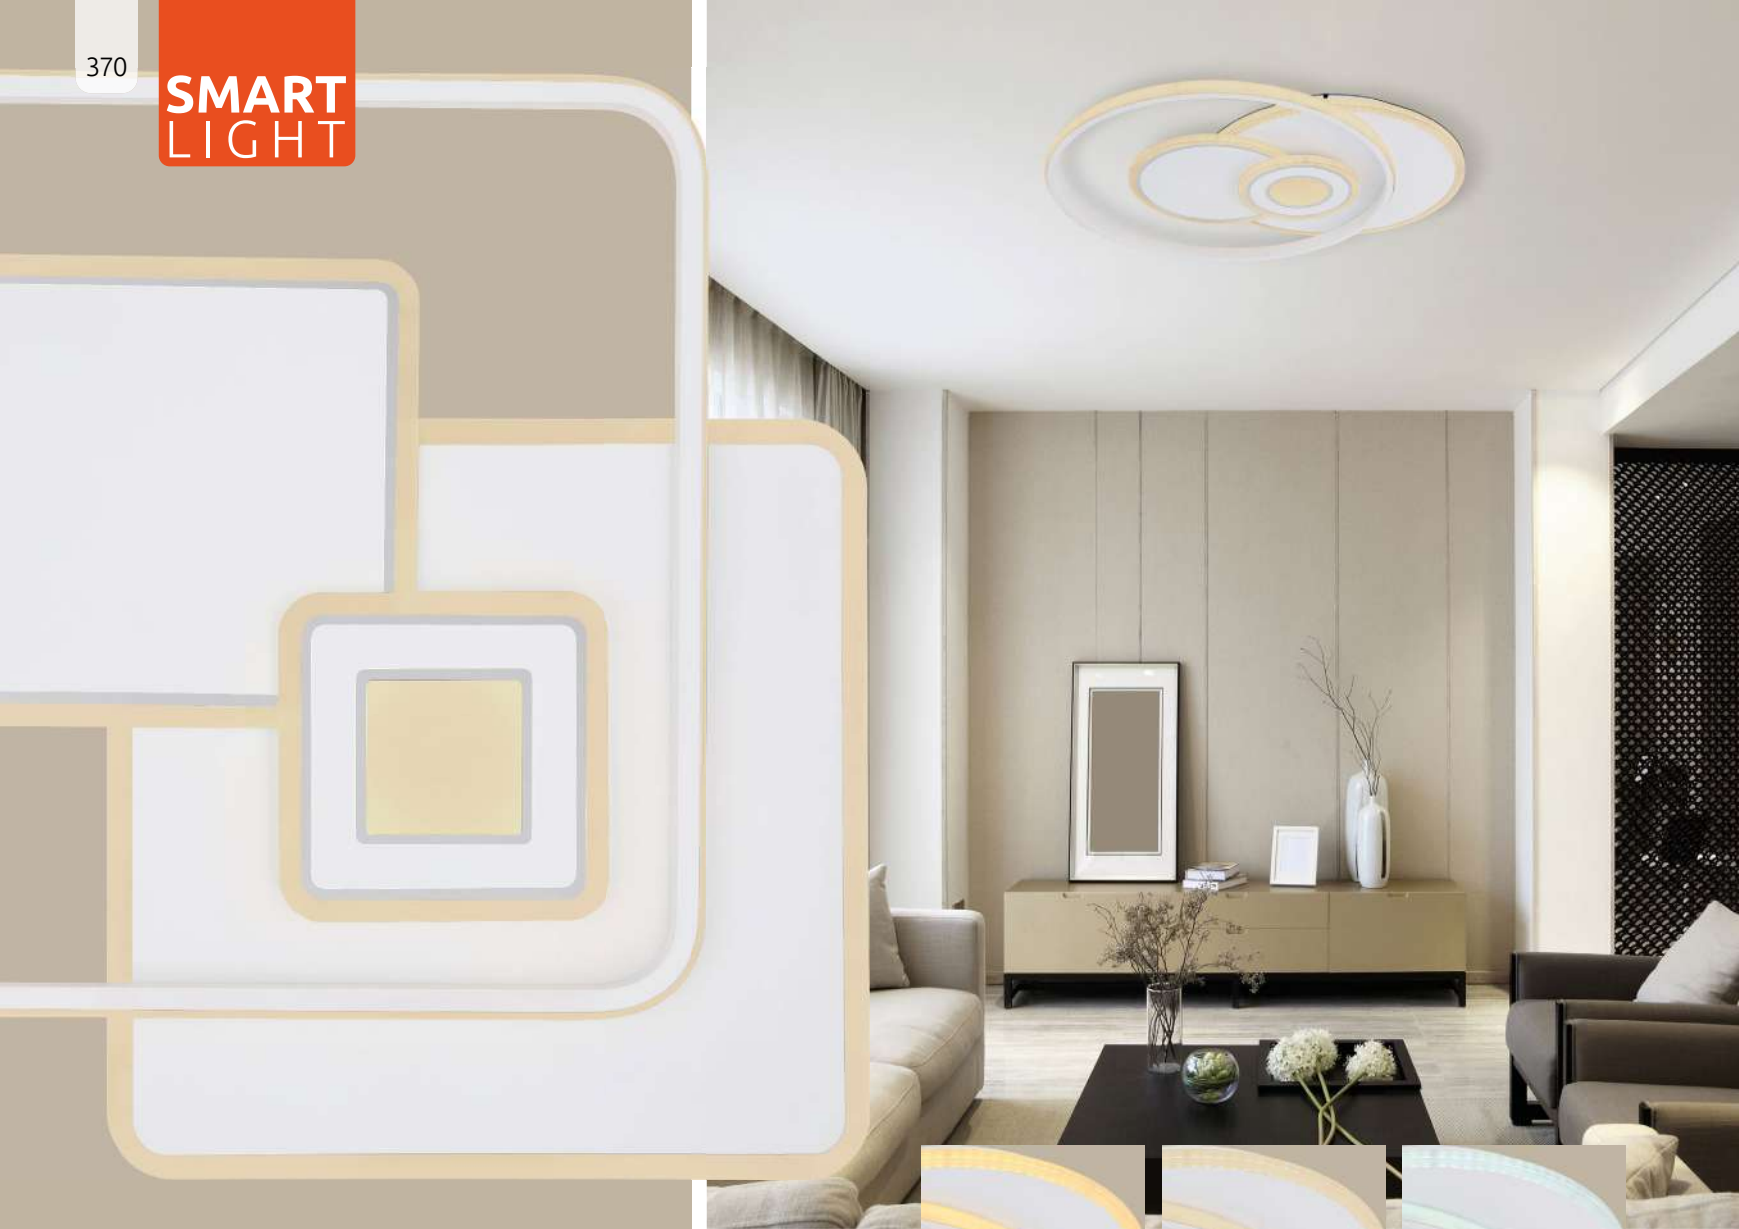

48441-50SH