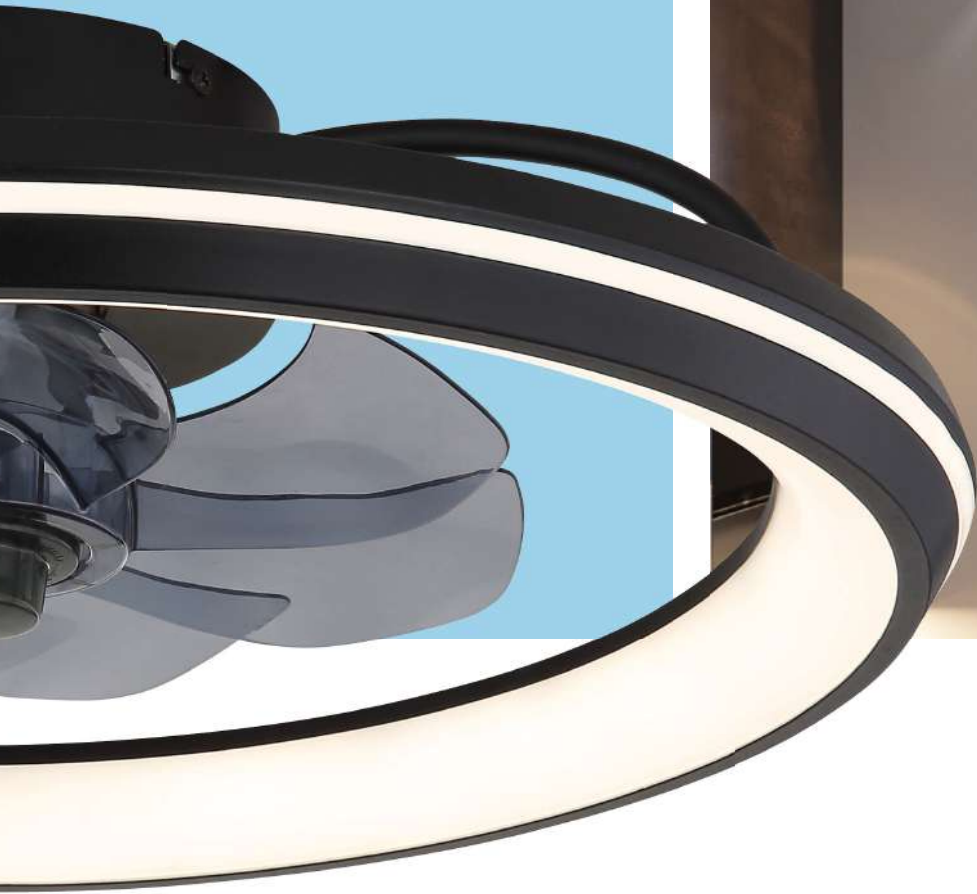

metal black matt, metal wood look dark, aluminium black matt, plastic opal ABS smoke colored

520 690 790 840 920 960
Tr/min
6 Steps

CELESTE

03643 | incl. 1x LED 40W | 5000 lm | 2080 lm | 3000 K | 6500 K | VPE: 3 | Ø50 cm † 14 cm