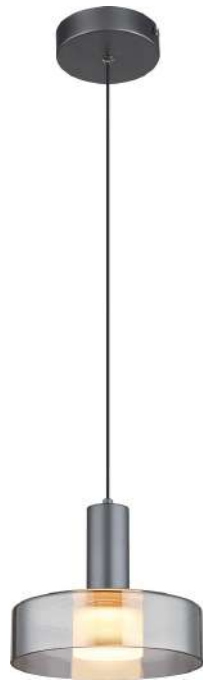

16019H

GRANT

16019T	incl. 1x LED 8W	950 lm	320 lm	3000 K	VPE: 6	Ø22 cm † 31 cm
16019H	incl. 1x LED 8W	950 lm	320 lm	3000 K	VPE: 6	Ø22 cm † 150 cm
16019-3H	incl. 1x LED 24W	2800 lm	1000 lm	3000 K	VPE: 3	↔ 90 cm x 22 cm † 150 cm

aluminium brushed grey matt, metal grey brushed, glass smoke colored acrylic satined plastic black matt, cable: PVC black