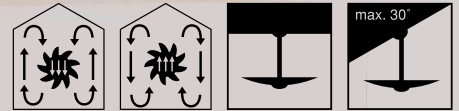

brass antique, glass opal, MDF oak, MDF oak with cane

FERRO

0310 | no lighting | VPE: 1 | Ø142 cm † 58 cm

metal white

ALANA

0333 | excl. 2x E14 40W | VPE: 1 | Ø105 cm † 30.5 cm

metal nickel matt, glass opal MDF beech MDF silver metallic,