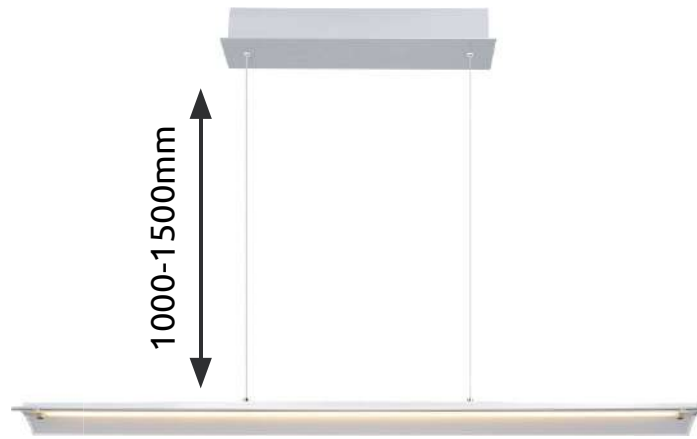

17017A

MURIELLA

17017A	incl. 1x LED 24W	2500 lm	1500 lm	3000 K	VPE: 4	↔ 100 cm x 12 cm ↓ 150 cm
17017M	incl. 1x LED 24W	2500 lm	1500 lm	3000 K	VPE: 4	↔ 100 cm x 12 cm ↓ 150 cm
17017S	incl. 1x LED 24W	2500 lm	1500 lm	3000 K	VPE: 4	↔ 100 cm x 12 cm ↓ 150 cm

aluminium brushed glass clear / metal brass-coloured matt, glass satined, clear blending
metal black matt, glass smoke colored, satined blending