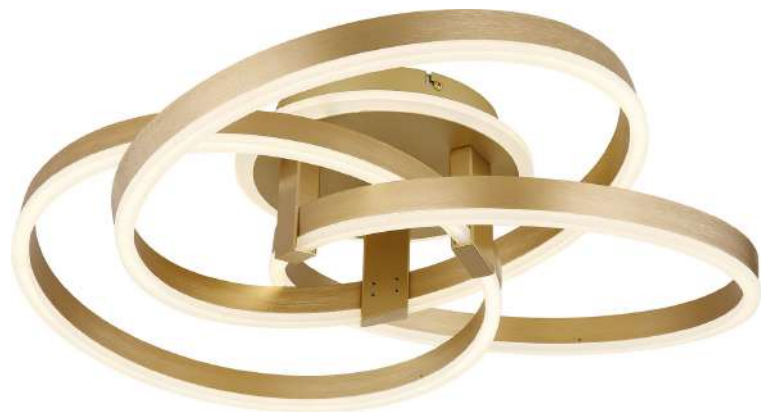

67163-56G

HERWIG

67163-56	incl. 1x LED 56W	6893 lm	4751 lm	2700 K | 6000 K	VPE: 1	↔ 60 cm x 57.5 cm † 20 cm
67163-56G	incl. 1x LED 56W	6832 lm	4313 lm	2700 K | 6000 K	VPE: 1	↔ 60 cm x 57.5 cm † 20 cm

metal grey matt | gold colors matt, aluminium gold colors brushed | nickel brushed, acrylic opal satined