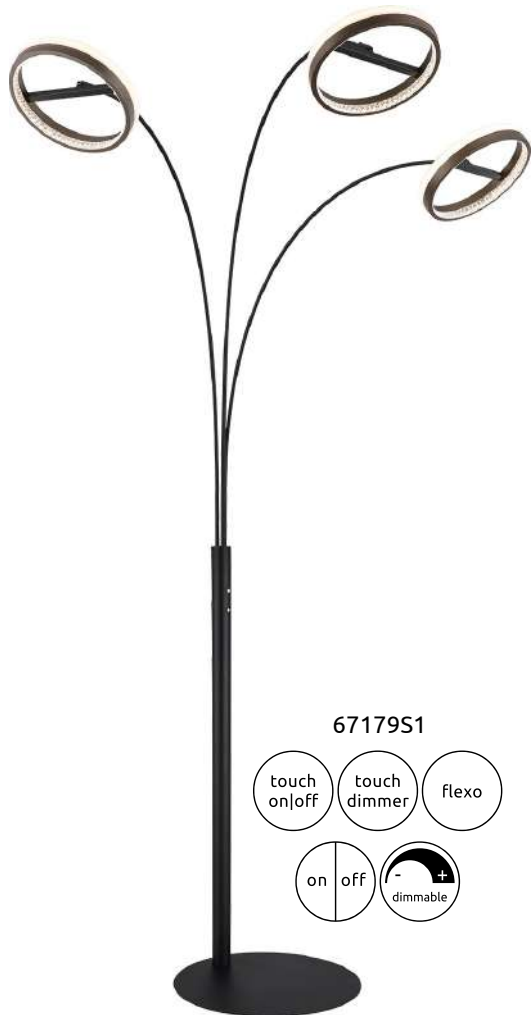

67179S1

- touch on/off
- touch dimmer
- flexo
- on off
- dimmable