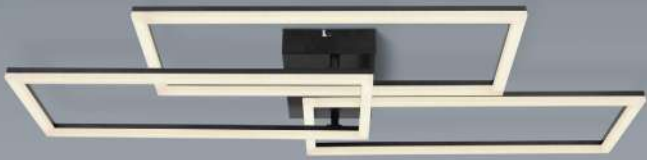

compatible with
Google Assistant

-
-
-
-
-
-
-
-

GABRIEL

67227-40NBSH | incl. 1x LED 40W | 4620 lm | 1930 lm | 2700 K | 6500 K | VPE: 4 | ↔ 74 cm x 51 cm † 9.5 cm

metal black matt, acrylic opal

67247-58SH

- incl.
- smart light
- APP
- colour change
- colour fixing
- dimming
- night light
- memory function