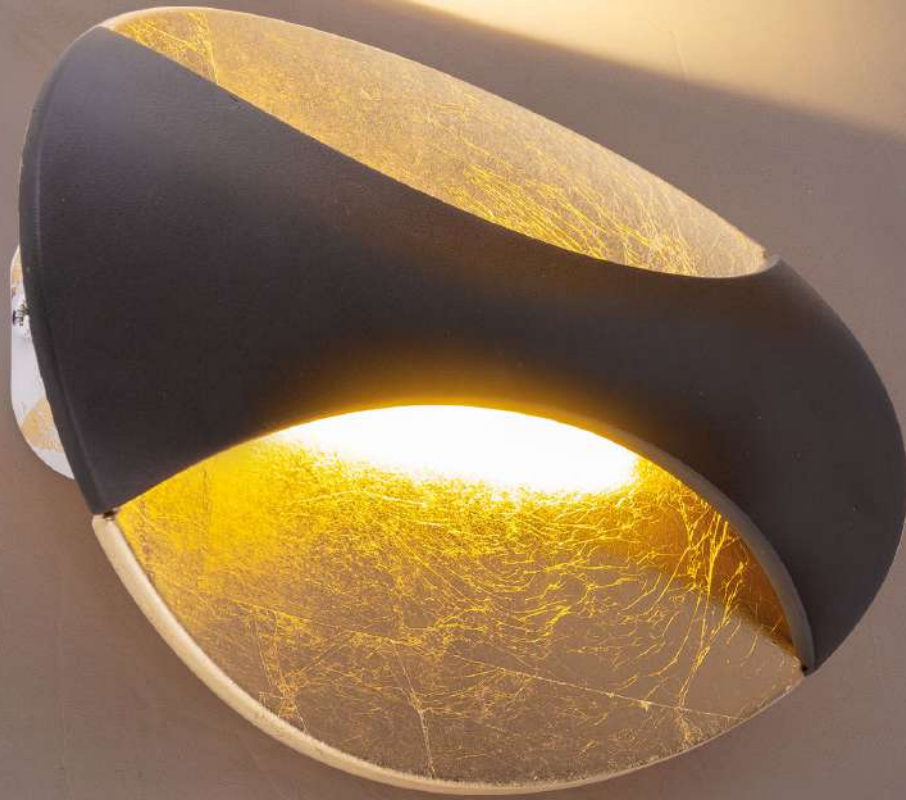

MDF antique white matt | blue antique | wood | wood optics dark, metal black matt,

15553W1

15553W1W

78400G

ALEXANDRA

78400G | incl. 1x LED 6W |  760 lm |  230 lm | 3000 K | VPE: 8 | ↔ 21 cm † 15 cm ‡ 6.5 cm