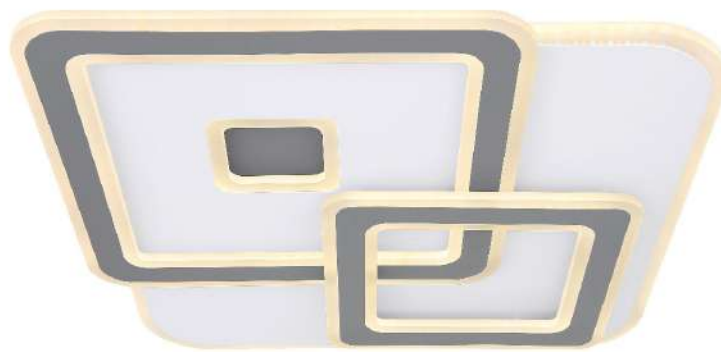

metal white matt, metal black matt, acrylic opal

APP control
Easy Smartphone and Voice Control

compatible with
Alexa

compatible with
Google Assistant

48547SH

KIQUE

48547SH | incl. 1x LED 50W | 6800 lm | 3600 lm | 3000 K | 6500 K | VPE: 4 | ↔ 50 cm x 50 cm † 6 cm