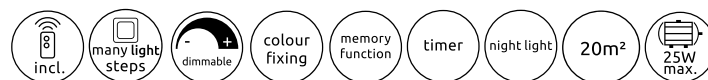

CATALEYA

03662 | incl. 1x LED 29W | 2900 lm | 1100 lm | 2700 K | 6500 K | VPE: 4 | Ø40 cm † 14.5 cm

metal black matt, plastic black matt, acrylic crystal clear plastic opal plastic smoke colored