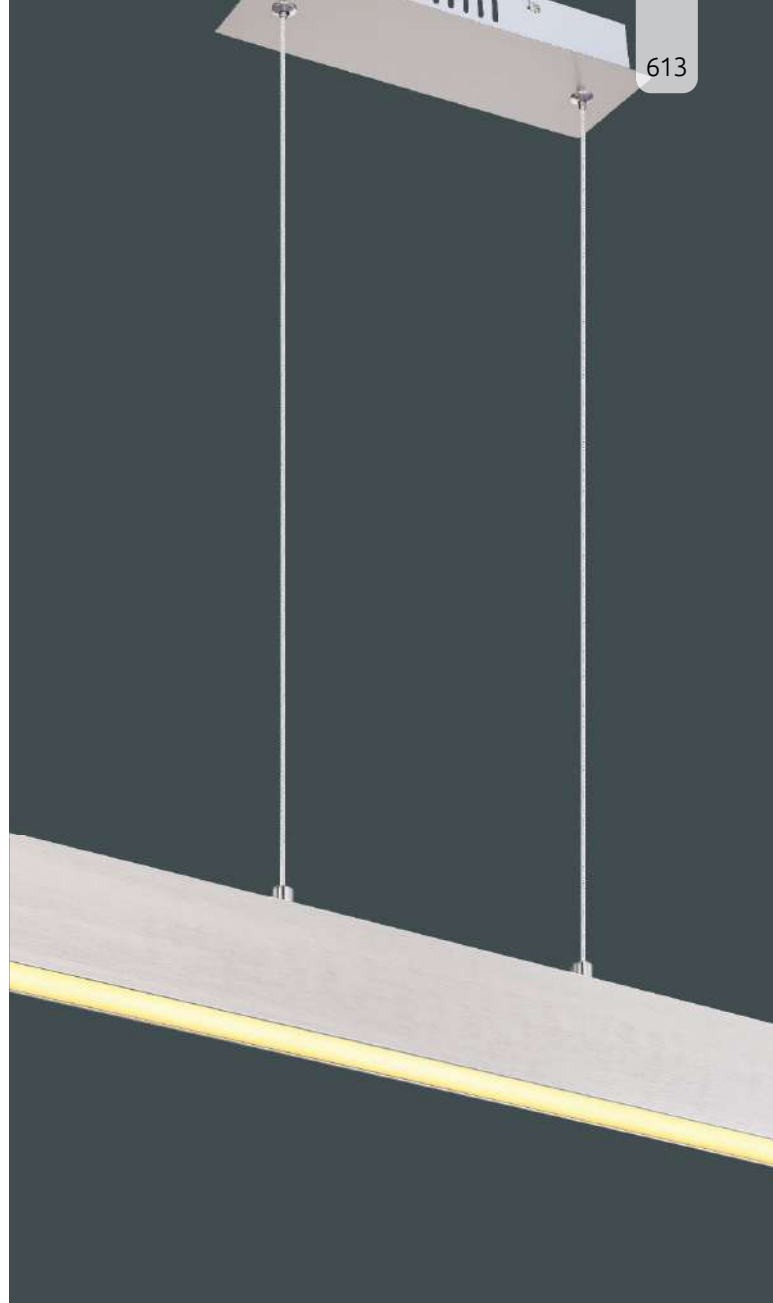

metal black matt, wood dark brown plastic opal, cable: PVC black

QUITO

67182 | incl. 1x LED 24W | 2900 lm | 1100 lm | 4000 K | VPE: 2 | ↔ 100.4 cm x 6 cm † 150 cm

metal black matt, wood dark brown aluminium black matt, silicone opal, cable: PVC black