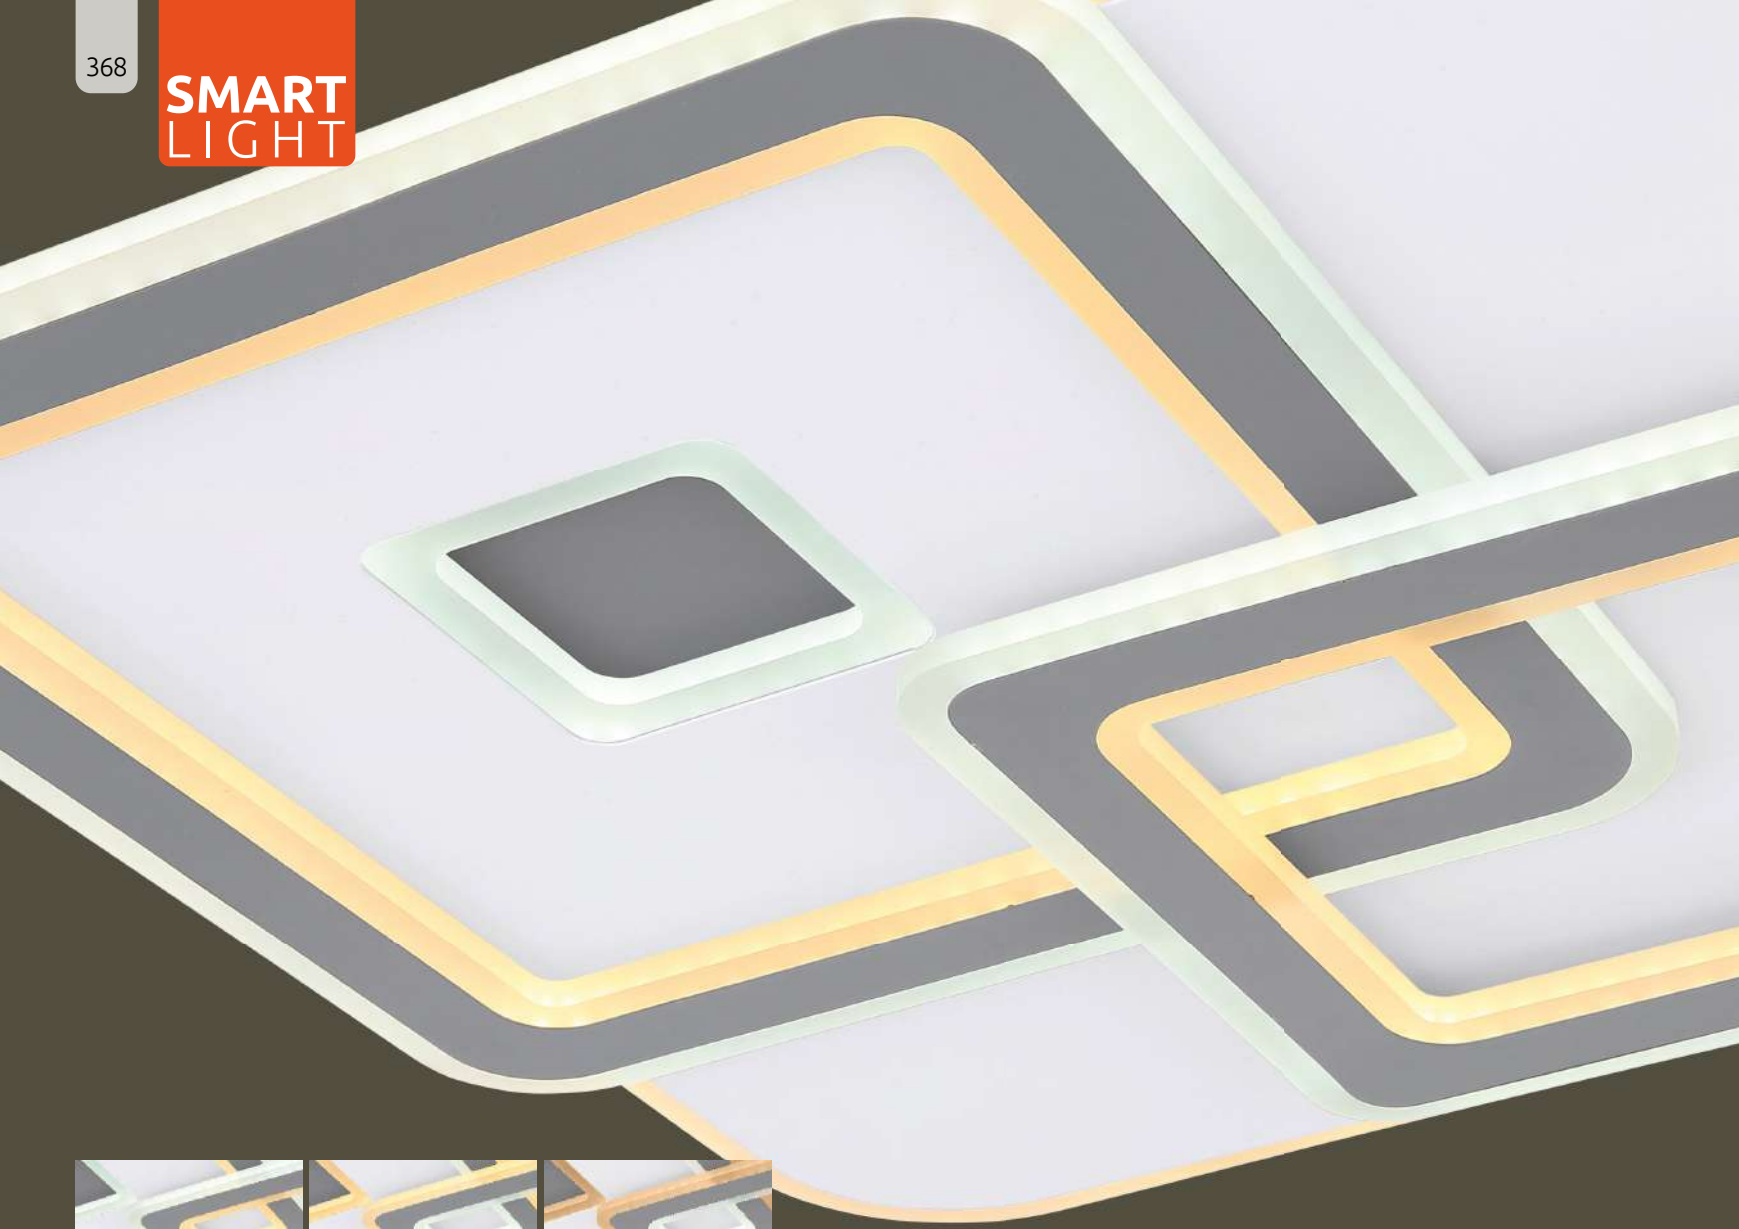

metal white matt, metal black matt, acrylic opal

APP control
Easy Smartphone and Voice Control

compatible with
Alexa

compatible with
Google Assistant

48547SH

KIQUE

48547SH | incl. 1x LED 50W | 6800 lm | 3600 lm | 3000 K | 6500 K | VPE: 4 | ↔ 50 cm x 50 cm † 6 cm