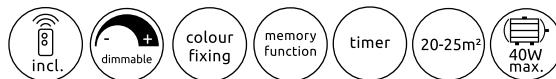

LINAY

03637 | incl. 1x LED 30W | 3250 lm | 1300 lm | 2700 K | 6500 K | VPE: 1 | Ø50 cm † 18 cm

metal black matt, plastic opal