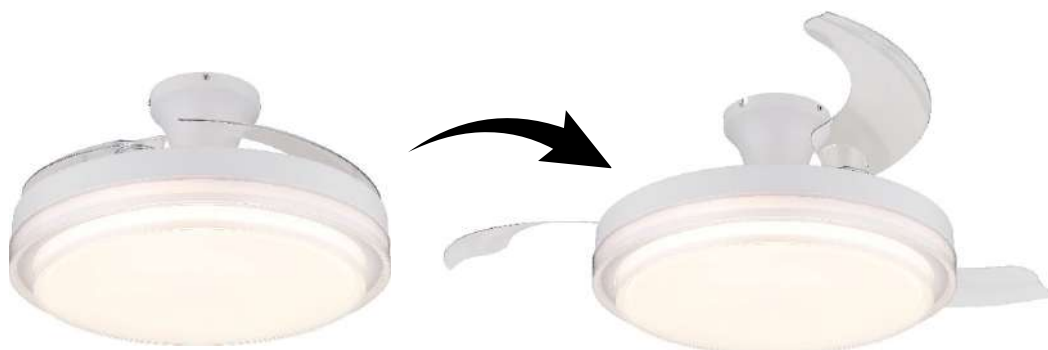

BELIZ

03656 | incl. 1x LED 40W | 4050 lm | 1550 lm | 2700 K | 6500 K | VPE: 1 | Ø106.6 cm † 27.5 cm

metal white matt, plastic opal plastic clear