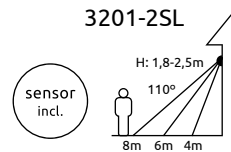

3201-2L

STYLE

3201-2SL	incl. 2x GU10 LED 4.9W	345 lm	300 lm	3000 K	VPE: 12	7 cm † 21.5 cm † 11 cm	
3201-2L	incl. 2x GU10 LED 4.9W	345 lm	300 lm	3000 K	VPE: 10	∅6 cm 6 cm † 16.5 cm † 10.4 cm	

stainless steel glass clear