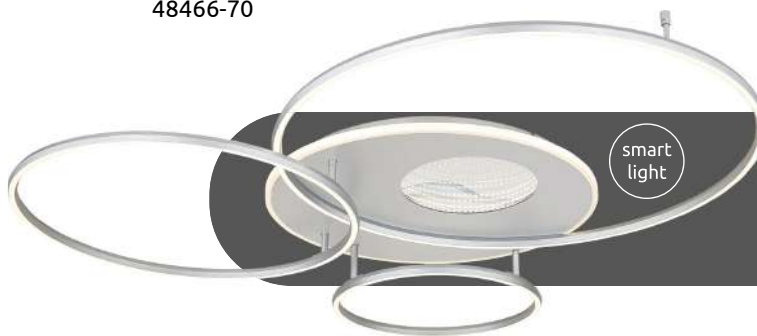

48466-70ASH

APP control
Easy Smartphone and Voice Control