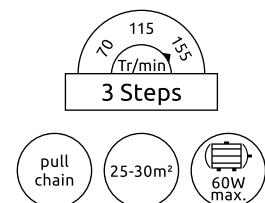

JERRY

0337 | excl. 5x E14 40W | VPE: 1 | Ø130 cm † 49.5 cm

chrome nickel matt, glass opal MDF beech MDF graphite