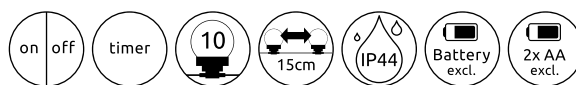

HOKU

29932-10 | incl. 10x LED 0.06W | VPE: 12 | ↔ 165 cm x 4 cm † 4 cm

plastic satined salt crystal