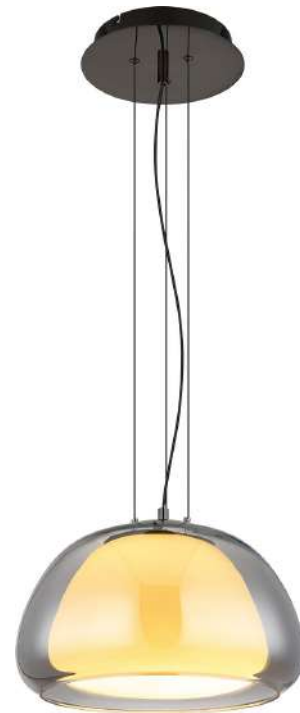

15743H1L

AVILA

15743H1L | incl. 1x LED 21W | 2200 lm | 2700 K | 6500 K | VPE: 1 | Ø38 cm ± 120 cm

metal gunmetal glass smoke colored opal , cable: Textil black