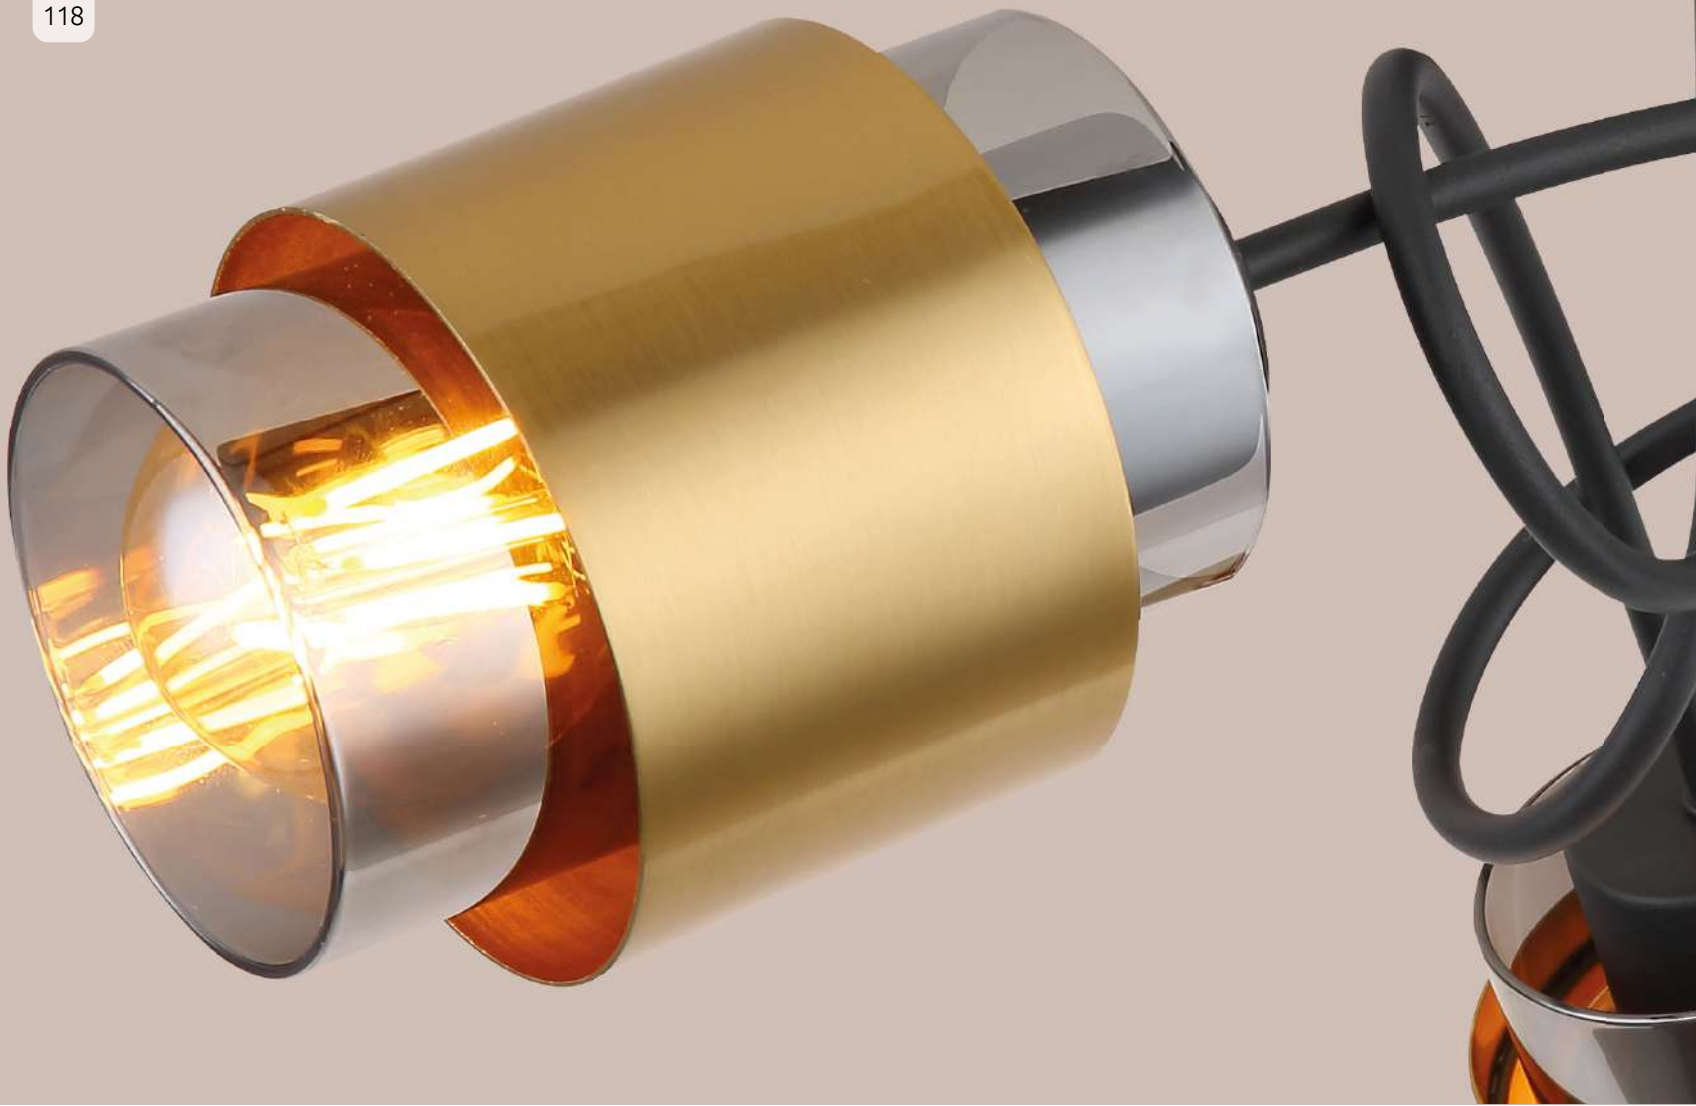

metal brass-coloured metal black matt, glass opal, cable: PVC black

550-2200mm

15217-4

550-2200mm

15217H

15217W

15217T

15560-1