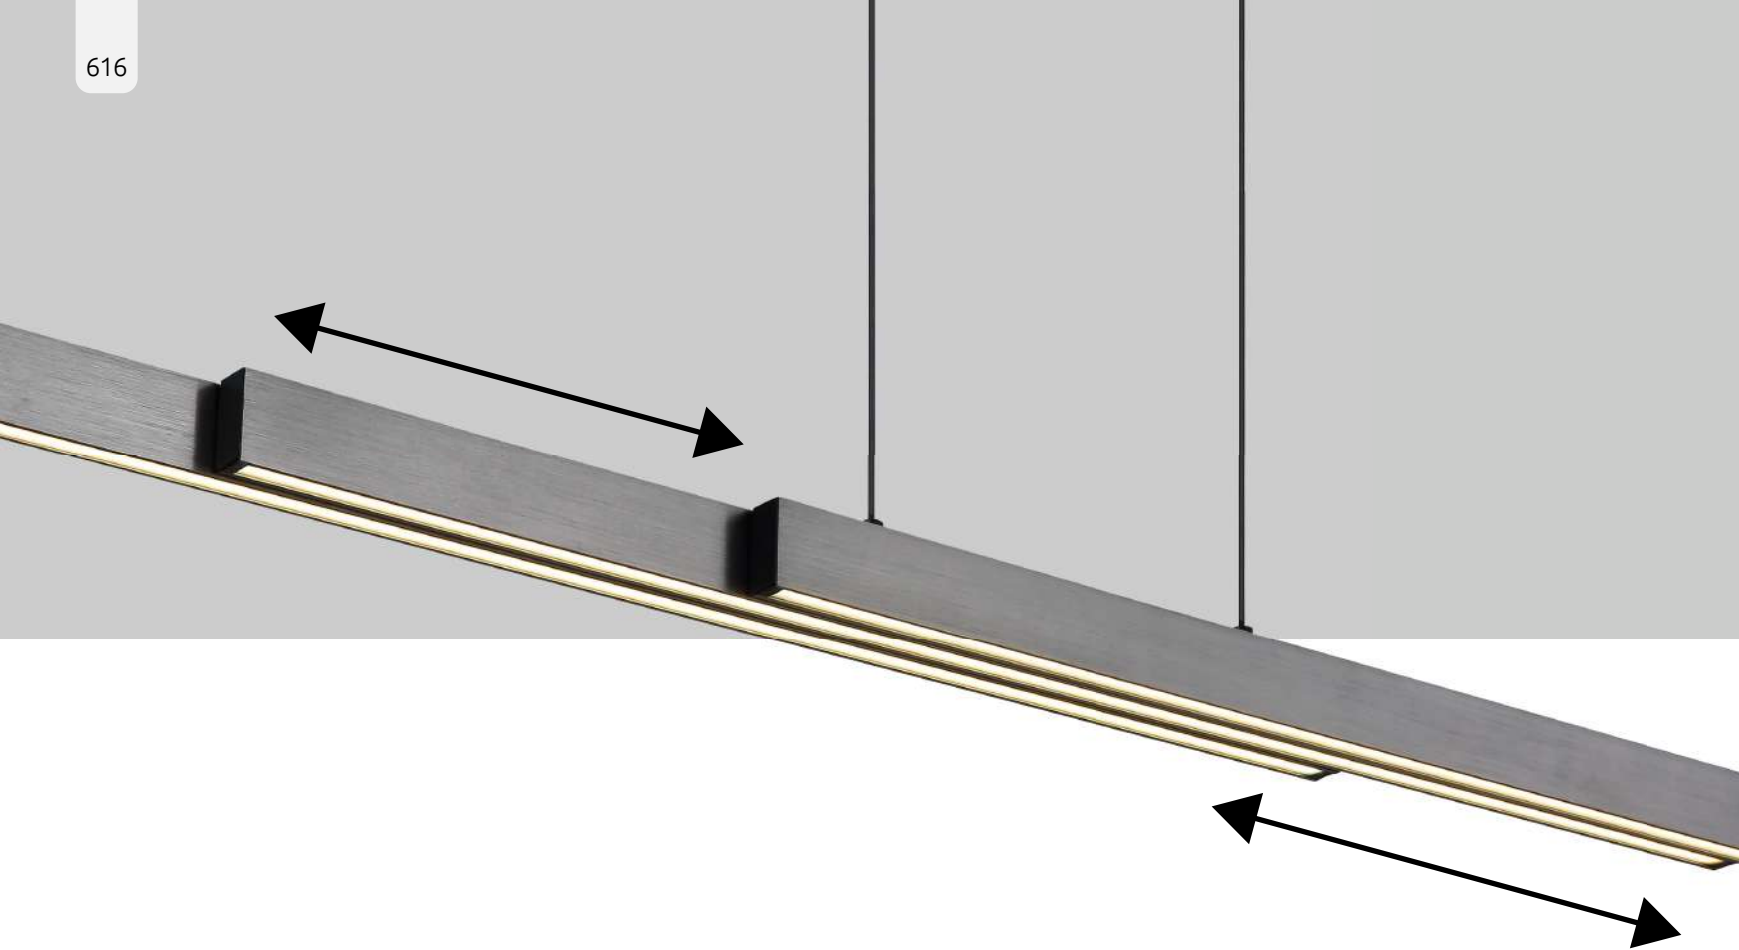

17016

ETHAN

17016	incl. 1x LED 39W	4000 lm	2800 lm	2700 K | 4000 K | 6000 K	VPE: 2	↔ 150 cm x 7.5 cm	‡ 150 cm
17016A	incl. 1x LED 39W	4000 lm	2800 lm	2700 K | 4000 K | 6000 K	VPE: 2	↔ 150 cm x 7.5 cm	‡ 150 cm
17016G	incl. 1x LED 39W	4000 lm	2800 lm	2700 K | 4000 K | 6000 K	VPE: 2	↔ 150 cm x 7.5 cm	‡ 150 cm

aluminium brushed grey dark, aluminium grey brushed , plastic opal / aluminium brushed, aluminium brushed, plastic opal / aluminium brushed brass-coloured antique, aluminium old brass brushed, plastic opal