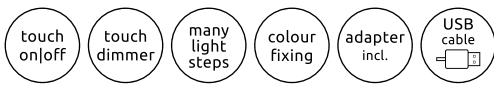

58209W

DAVOS

58209W | incl. 1x LED 4W | 300 lm | 250 lm | 4000 K | 5000 K | 6000 K | VPE: 12 | ↔ 55 cm x 15.5 cm † 56.5 cm

plastic white plastic white acrylic satined

58255

TALISA

58255 | incl. 1x LED 5W | 650 lm | 300 lm | 4000 K | VPE: 12 | ↔ 71 cm x 12 cm † 71 cm

plastic silver colored white plastic silver metallic,