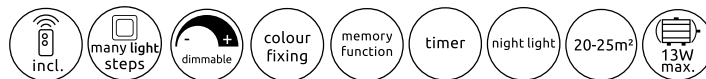

LORIS

03638 | incl. 1x LED 40W | 4300 lm | 1500 lm | 3000 K | 6500 K | VPE: 1 | Ø56 cm † 21 cm

metal black matt, acrylic opal plastic transparent