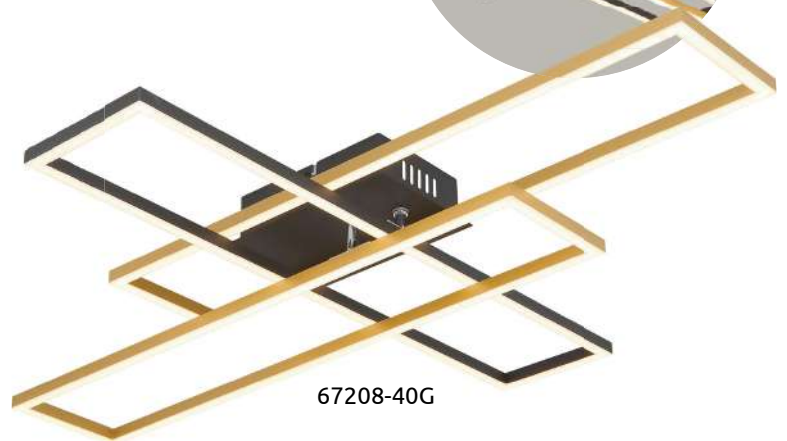

67208-40G

DAKARI

67208-30G	incl. 1x LED 30W	3240 lm	1370 lm	3000 K	VPE: 6	↔ 80 cm x 60 cm † 7.5 cm
67208-40G	incl. 1x LED 40W	4230 lm	1650 lm	3000 K	VPE: 6	↔ 80 cm x 60 cm † 9.5 cm

metal black matt, aluminium black matt, aluminium gold colors matt, plastic opal