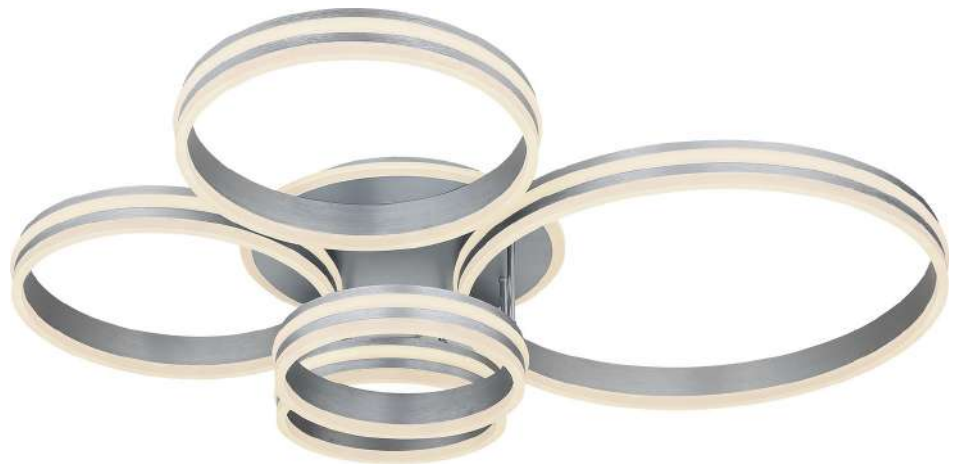

67260-120

RUBIO

67260-72	incl. 1x LED 72W	8260 lm	3460 lm	2700 K | 6000 K	VPE: 1	↔ 80 cm x 60 cm † 20 cm
67260-90	incl. 1x LED 90W	9960 lm	4200 lm	2700 K | 6000 K	VPE: 1	↔ 85 cm x 68 cm † 14 cm
67260-120	incl. 1x LED 120W	12900 lm	5480 lm	2700 K | 6000 K	VPE: 1	↔ 114 cm x 90 cm † 20 cm

metal grey, aluminium brushed, acrylic opal