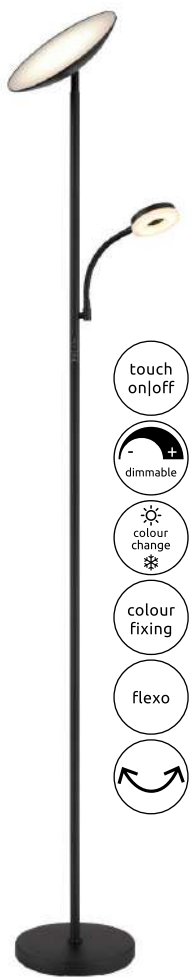

58011

SKOPO

58011 | incl. 1x LED 20W | 1900 lm | 1100 lm | 3000 K | 4000 K | 6500 K | VPE: 4 | Ø25 cm † 179 cm

metal black matt, plastic black matt, plastic opal, cable: PVC black

59092

ERNST

59092 | incl. 1x LED 18.5W | 2200 lm | 1410 lm | 3000 K | VPE: 2 | Ø26 cm † 180 cm

metal black matt, glass opal satined