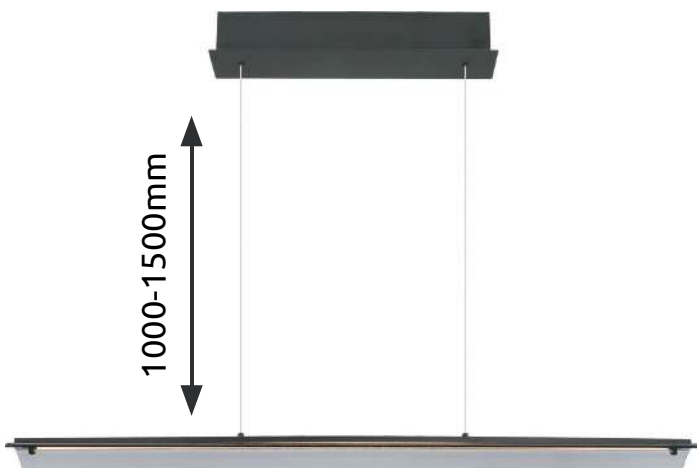

17017S

MURIELLA

17017A	incl. 1x LED 24W	2500 lm	1500 lm	3000 K	VPE: 4	↔ 100 cm x 12 cm ↓ 150 cm
17017M	incl. 1x LED 24W	2500 lm	1500 lm	3000 K	VPE: 4	↔ 100 cm x 12 cm ↓ 150 cm
17017S	incl. 1x LED 24W	2500 lm	1500 lm	3000 K	VPE: 4	↔ 100 cm x 12 cm ↓ 150 cm

aluminium brushed glass clear / metal brass-coloured matt, glass satined, clear blending
metal black matt, glass smoke colored, satined blending