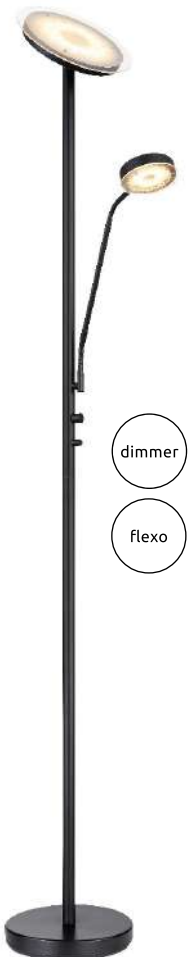

SKOPO

58011 | incl. 1x LED 20W | 1900 lm | 1100 lm | 3000 K | 4000 K | 6500 K | VPE: 4 | Ø25 cm † 179 cm

metal black matt, plastic black matt, plastic opal, cable: PVC black

59092