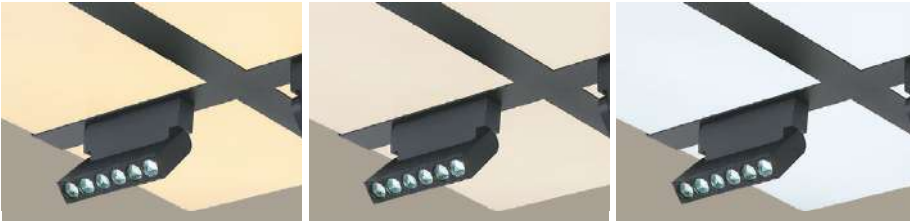

MAXWELL

48462-42 | incl. 1x LED 35W | 3610 lm | 2310 lm | 3000 K | VPE: 4 | ↔ 42 cm x 42 cm ↓ 11 cm

metal black matt, aluminium black matt, plastic opal plastic black

48118-30

incl.

dimmable

colour change

colour fixing

timer

memory function

night light