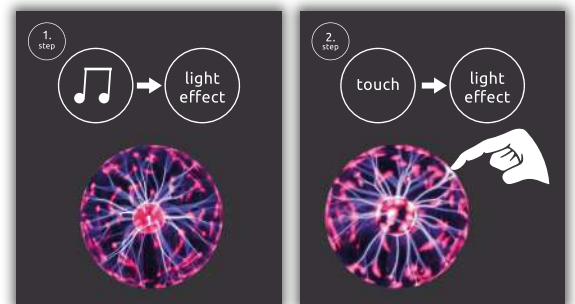

PLASMA

280110 | 3,6W | VPE: 12 | Ø12.7 cm ‡ 20.5 cm

plastic black plastic clear , cable: PVC black