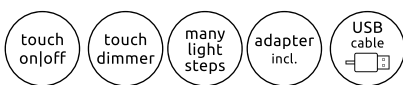

DAVOS

58209W | incl. 1x LED 4W | 300 lm | 250 lm | 4000 K | 5000 K | 6000 K | VPE: 12 | ↔ 55 cm x 15.5 cm † 56.5 cm

plastic white plastic white acrylic satined