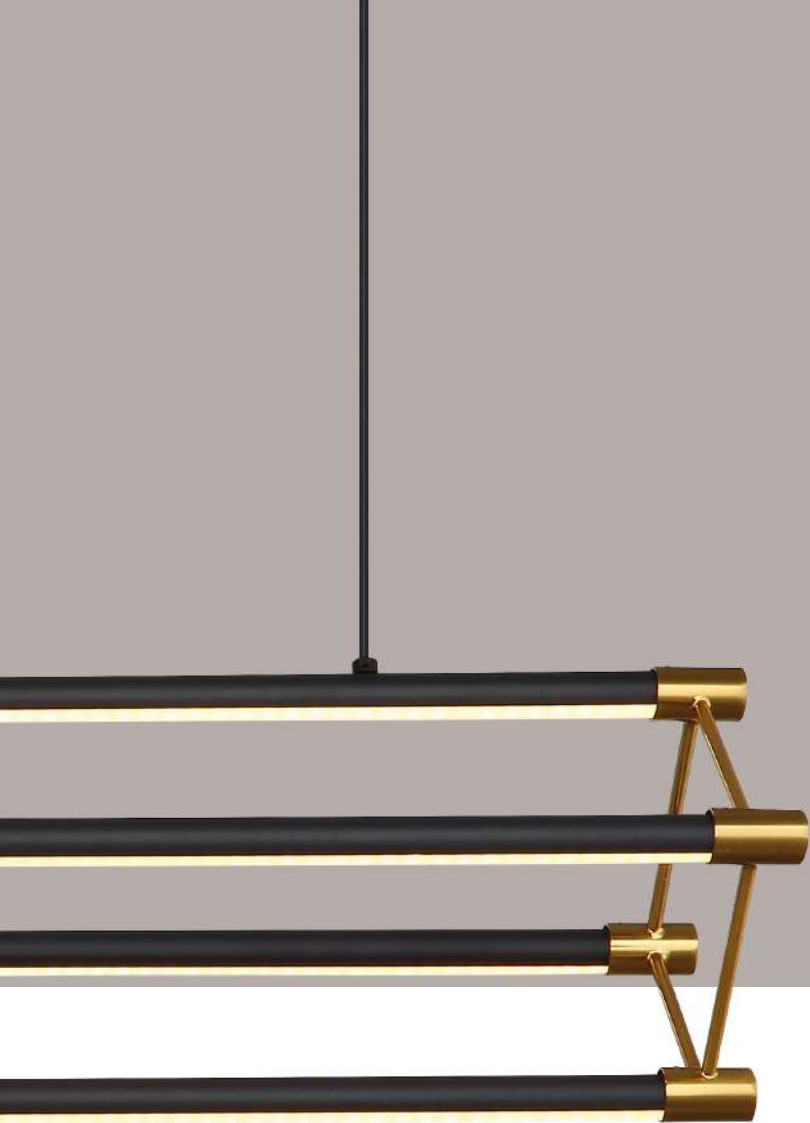

67184-30

KAYSON

67184-30	incl. 1x LED 30W	3600 lm	1800 lm	3000 K	VPE: 6	↔ 84 cm x 9 cm † 150 cm
67184-40	incl. 1x LED 40W	5100 lm	2800 lm	3000 K	VPE: 4	↔ 104 cm x 16.2 cm † 150 cm

metal black matt, aluminium bars black matt, metal gold colors silicone opal , cable: PVC black