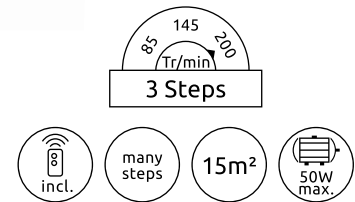

brass antique, glass opal, MDF oak, MDF oak with cane

FERRO

0310 | no lighting | VPE: 1 | Ø142 cm † 58 cm

metal white

ALANA

0333 | excl. 2x E14 40W | VPE: 1 | Ø105 cm † 30.5 cm

metal nickel matt, glass opal MDF beech MDF silver metallic,