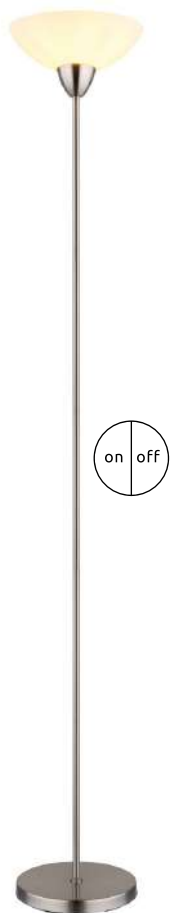

LEONAS

59020B | incl. 1x LED 20W | 2200 lm | 1690 lm | 3000 K | VPE: 1 | Ø25.5 cm † 180 cm

metal black matt, metal brass matt, glass opal acrylic satined , cable: PVC black

59945