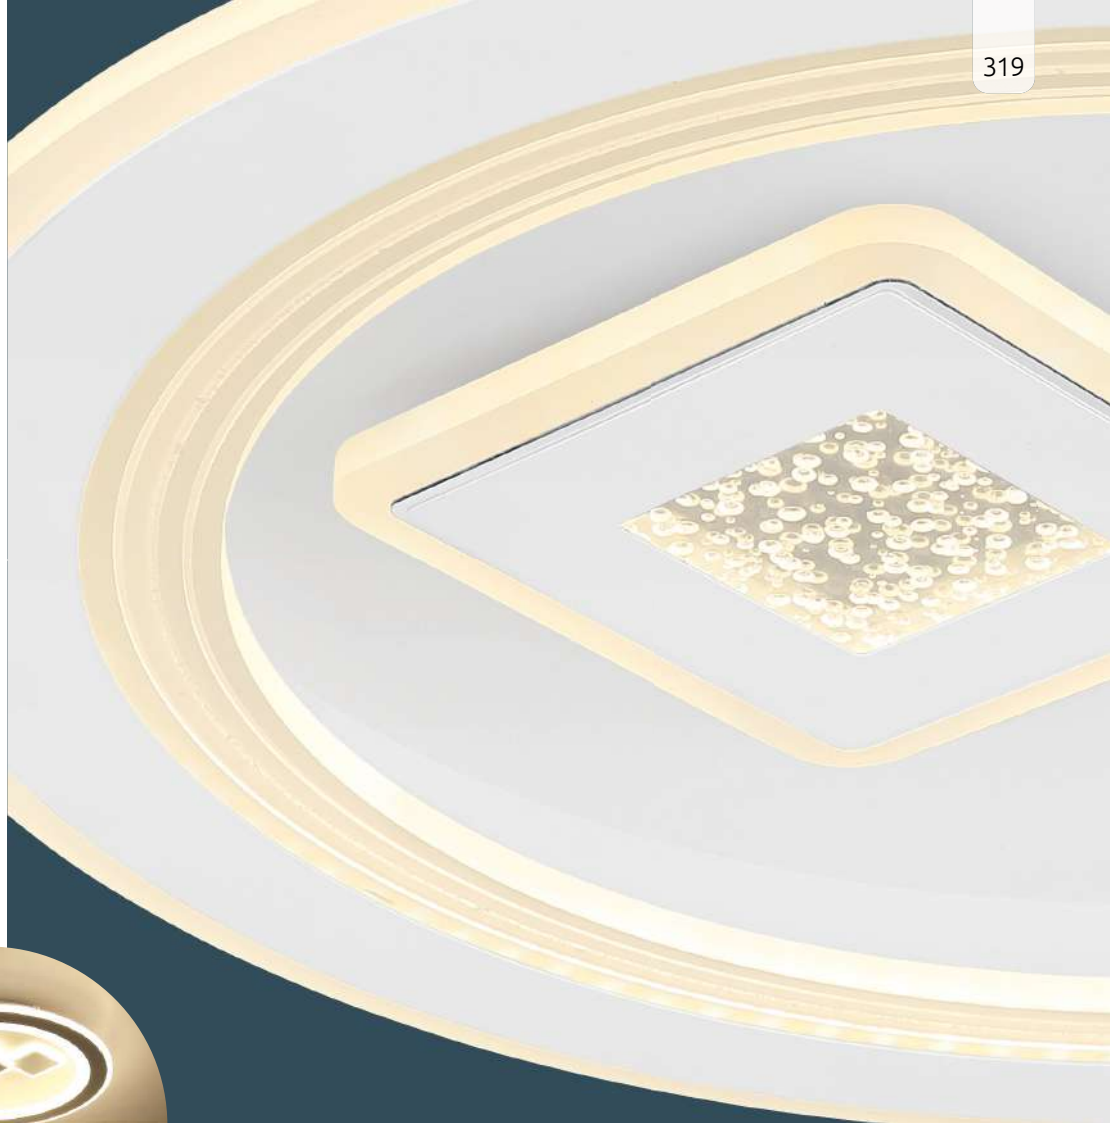

metal white metal graphite acrylic opal chrome ring

48455-40

48455-40R

VALERIA

							
48455-40	incl. 1x LED 40W	5300 lm	3200 lm	2700 K 6500 K	VPE: 4	↔ 46.6 cm x 46.6 cm	‡ 7.4 cm
48455-40R	incl. 1x LED 40W	5300 lm	3000 lm	2700 K 6500 K	VPE: 4	∅46.6 cm	‡ 7.4 cm