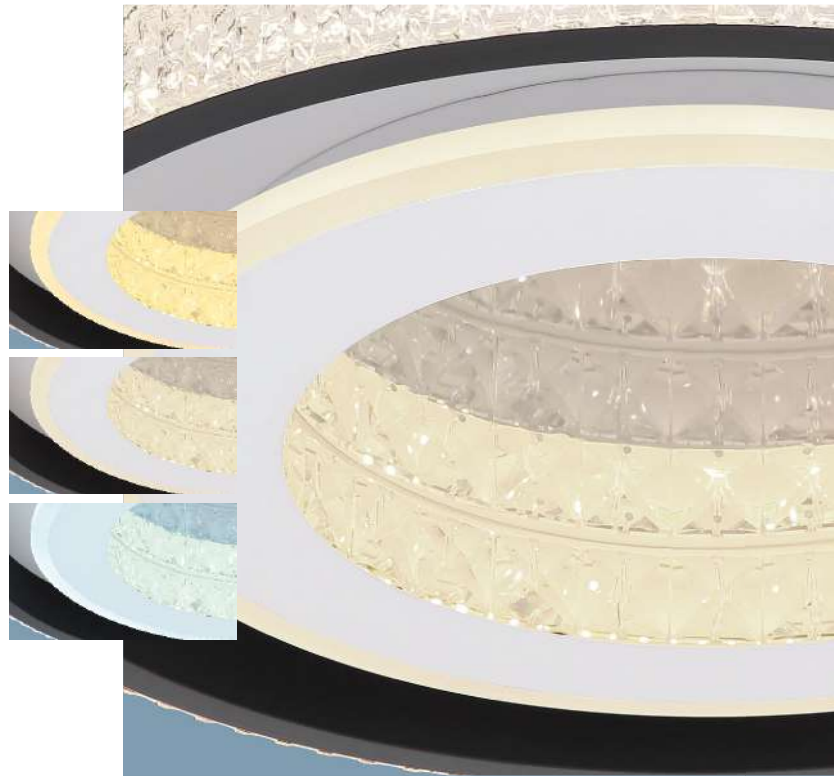

LUCKY

41290-52	incl. 1x LED 52W	5400 lm	2260 lm	2700 K | 6000 K	VPE: 1	Ø50 cm † 8 cm

metal white black acrylic opal acrylic crystal clear