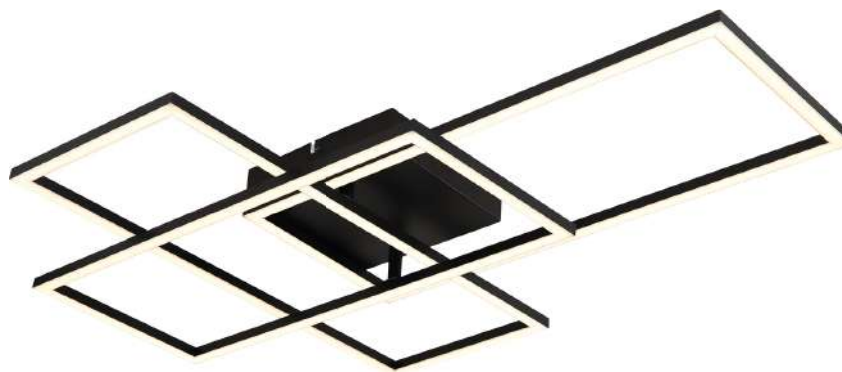

SULLY

41368-24	incl. 1x LED 24W incl. RGB LED 6W			3000 K 6500 K	VPE: 10	Ø38 cm ✚ 7.5 cm
		2500 lm	800 lm			

metal black plastic opal

67227-40NBSH

APP control
Easy Smartphone
and Voice Control

compatible with
Alexa