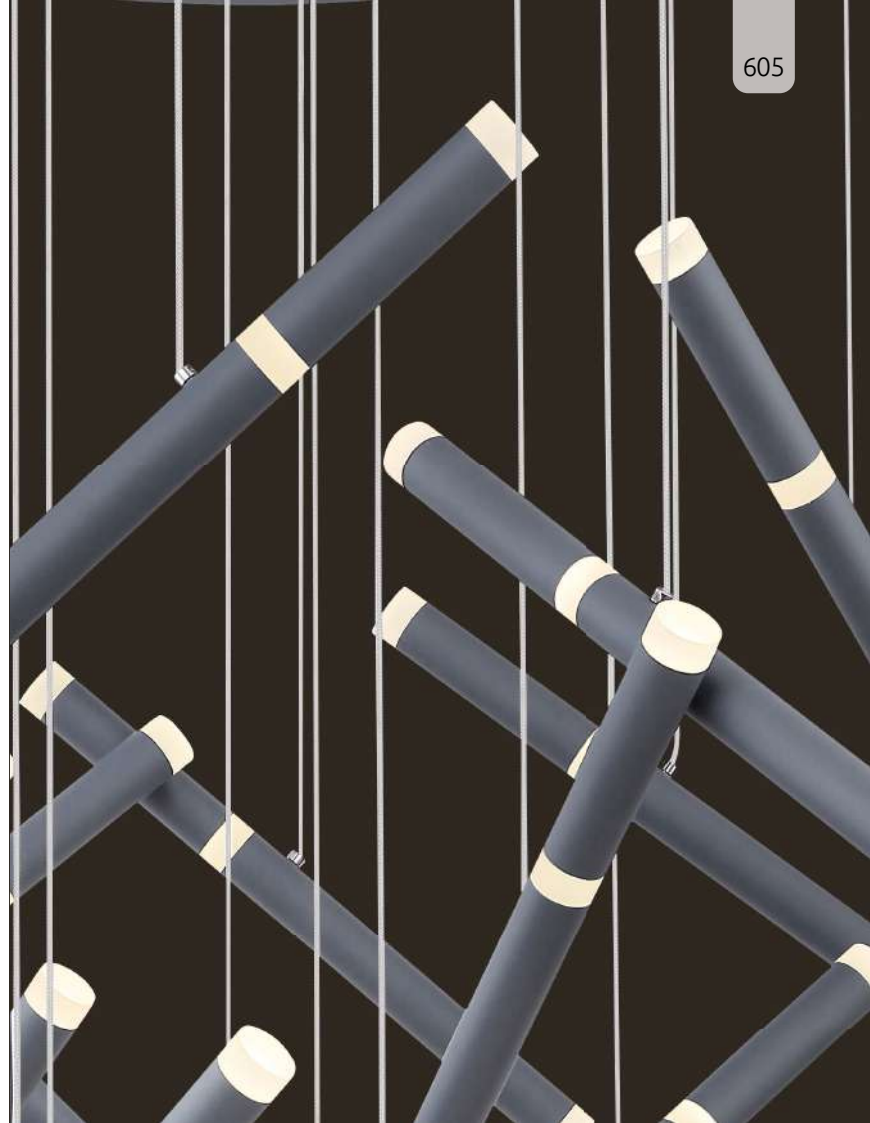

KELSY

67128-80

incl. LED 80W

10 000lm

2100lm

4000K

VPE: 2

Ø85cm ▾ 250cm

metal graphite,
acrylic opal

3
light
steps

many
steps