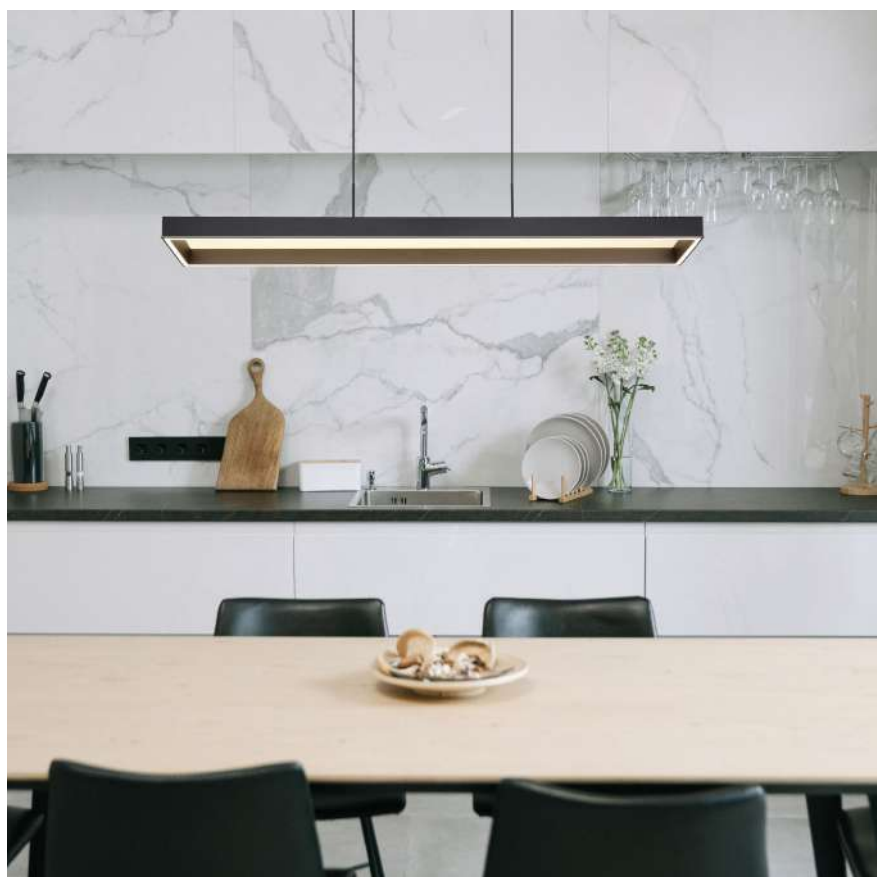

VIOLINO

67207-24 | incl. 1x LED 24W | 3000 lm | 1000 lm | 3000 K | VPE: 4 | ↔ 120 cm x 20 cm † 150 cm

metal black matt, aluminium black matt, silicone opal , cable: PVC black