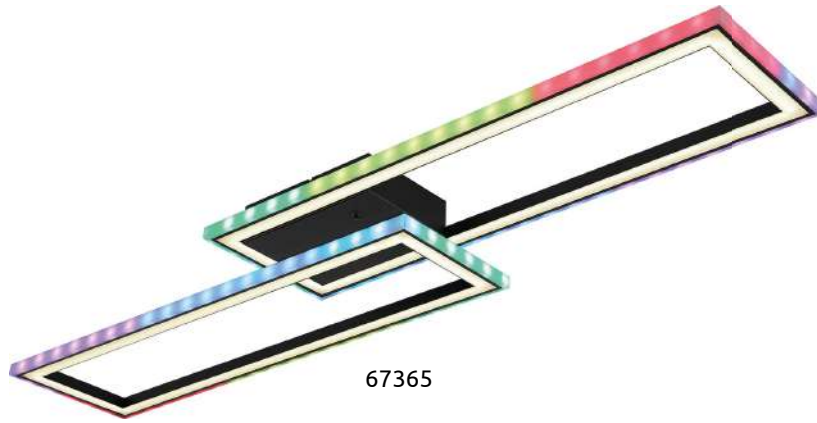

67365

MIRELLA

67365 | incl. 1x LED 30W | 3200 lm | 1650 lm | 2700 K | 6500 K | VPE: 4 | ↔ 94.5 cm x 24 cm † 5.5 cm

metal black matt, aluminium black matt, plastic opal

672841

67178S

67178P

67178W

TYLER

672841	incl. 1x LED 6W	730 lm	418 lm	3000 K	VPE: 24	↔ 34.3 cm x 7 cm † 6.4 cm
67178S	incl. 1x LED 12W	1250 lm	765 lm	3000 K	VPE: 10	↔ 51.5 cm x 10 cm † 7.2 cm
67178P	incl. 1x LED 12W	1250 lm	920 lm	3000 K	VPE: 10	↔ 51.5 cm x 10 cm † 7.2 cm
67178W	incl. 1x LED 12W	1250 lm	910 lm	3000 K	VPE: 10	↔ 51.5 cm x 10 cm † 7.2 cm

plastic black matt | peachfuzz matt | white matt | , plastic opal