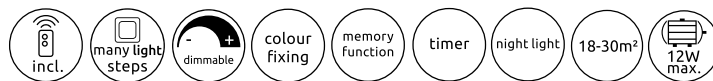

metal black matt, metal wood look dark, aluminium black matt, plastic opal ABS smoke colored

520 690 790 840 920 960
Tr/min
6 Steps

CELESTE

03643 | incl. 1x LED 40W | 5000 lm | 2080 lm | 3000 K | 6500 K | VPE: 3 | Ø50 cm † 14 cm