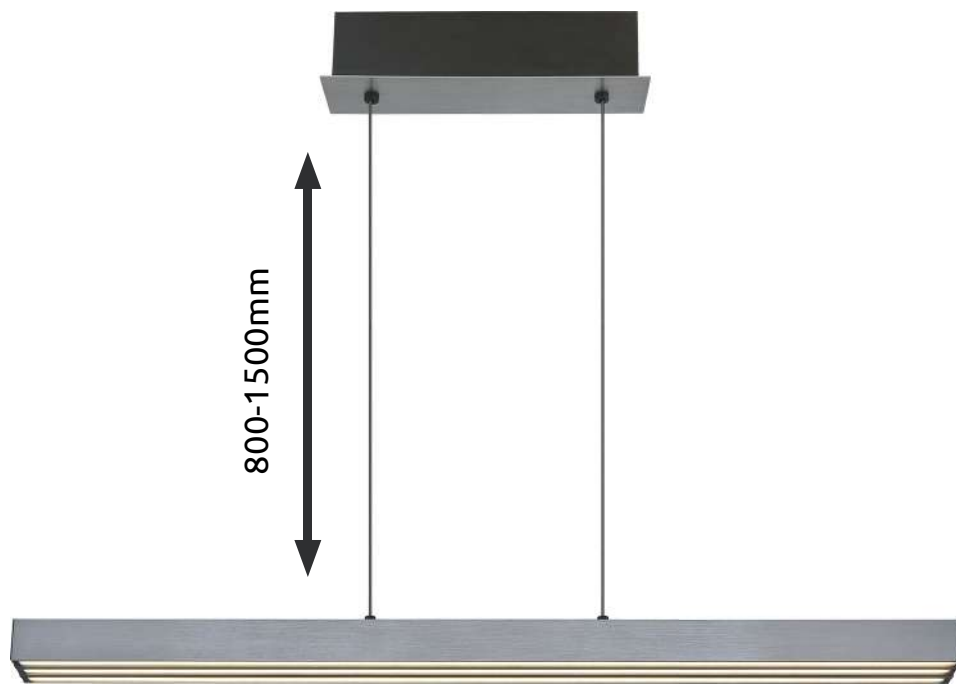

17016

ETHAN

17016	incl. 1x LED 39W	4000 lm	2800 lm	2700 K | 4000 K | 6000 K	VPE: 2	↔ 150 cm x 7.5 cm	‡ 150 cm
17016A	incl. 1x LED 39W	4000 lm	2800 lm	2700 K | 4000 K | 6000 K	VPE: 2	↔ 150 cm x 7.5 cm	‡ 150 cm
17016G	incl. 1x LED 39W	4000 lm	2800 lm	2700 K | 4000 K | 6000 K	VPE: 2	↔ 150 cm x 7.5 cm	‡ 150 cm

aluminium brushed grey dark, aluminium grey brushed , plastic opal / aluminium brushed, aluminium brushed, plastic opal / aluminium brushed brass-coloured antique, aluminium old brass brushed, plastic opal