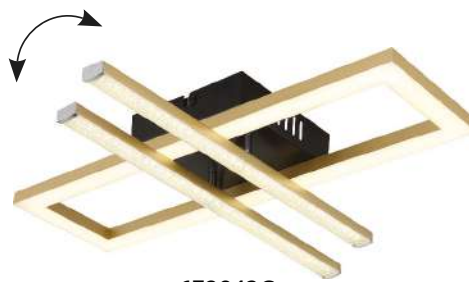

672843G

HIGHWAY

672843S	incl. 1x LED 24W	2860 lm	1950 lm	4000 K	VPE: 10	↔ 40 cm x 37.5 cm † 6.3 cm
672843G	incl. 1x LED 24W	2860 lm	1890 lm	4000 K	VPE: 10	↔ 40 cm x 37.5 cm † 6.3 cm
672843N	incl. 1x LED 24W	2860 lm	1420 lm	4000 K	VPE: 10	↔ 40 cm x 37.5 cm † 6.3 cm

plastic black matt | gold colored | silver colored, plastic crystals clear plastic opal