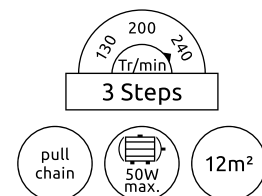

0307

UGO

0307 | excl. 1x E27 60W | VPE: 1 | Ø76 cm ↓ 28 cm

metal chromed, glass opal, blades: MDF beech, grey