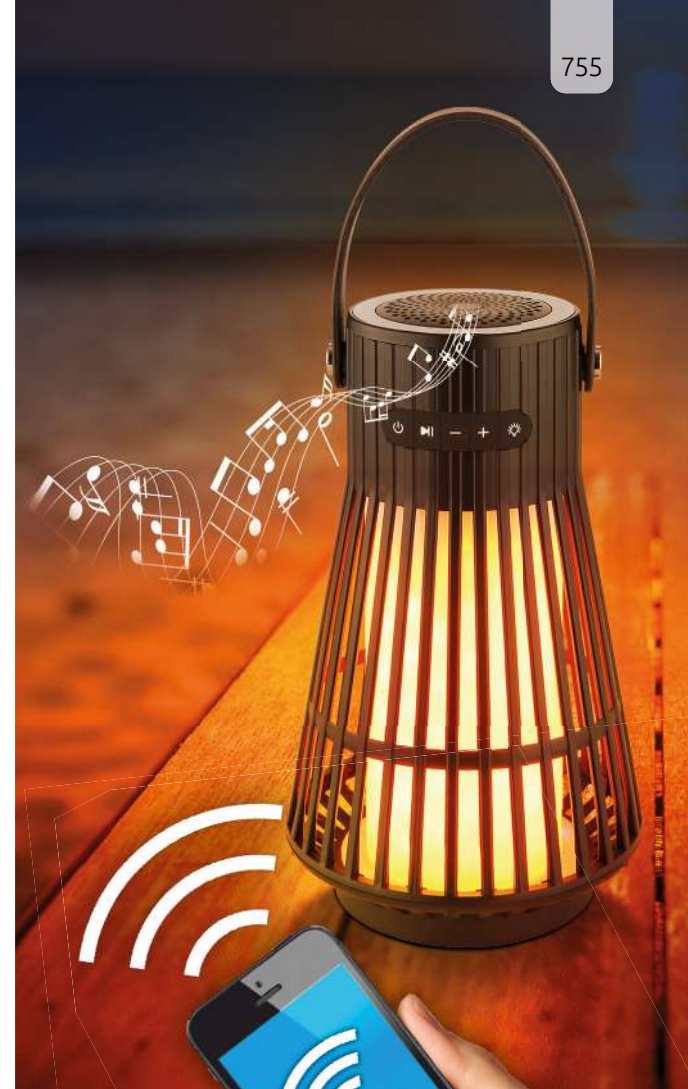

39905

CHERRIE

39905	incl. 1x LED 1.4W Speaker: 5W	1700 K	VPE: 20	Ø11.3 cm † 18.8 cm

plastic black matt, plastic opal imitation leather black matt, chrome ring,
cable: PVC black

39902

STREAM

39902	incl. 1x LED 1.4W Speaker: 5W	1700 K	VPE: 4	Ø10 cm † 16.5 cm

plastic anthracite chromed plastic opal white