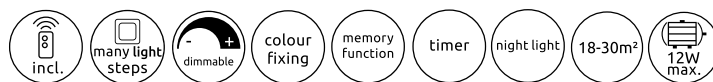

BELIZ

03656 | incl. 1x LED 40W | 4050 lm | 1550 lm | 2700 K | 6500 K | VPE: 1 | Ø106.6 cm † 27.5 cm

metal white matt, plastic opal plastic clear