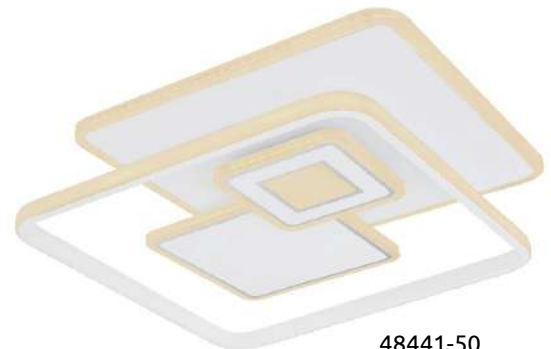

48441-50

RODERICK

48441-50	incl. 1x LED 50W	7000 lm	3400 lm	3000 K | 6000 K	VPE: 4	↔ 50 cm x 50 cm † 6 cm
48442-50	incl. 1x LED 50W	6700 lm	3600 lm	3000 K | 6000 K	VPE: 4	↔ 54 cm x 46 cm † 6 cm
48443-55	incl. 1x LED 55W	7700 lm	3600 lm	3000 K | 6000 K	VPE: 4	↔ 44 cm x 65 cm † 6 cm

metal white, acrylic opal