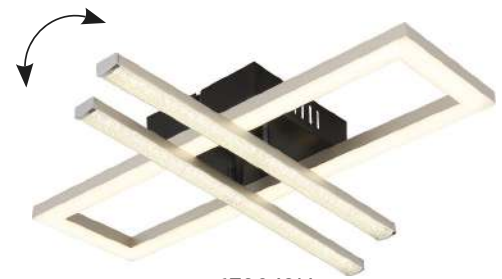

672843N

HIGHWAY

672843S	incl. 1x LED 24W	2860 lm	1950 lm	4000 K	VPE: 10	↔ 40 cm x 37.5 cm † 6.3 cm
672843G	incl. 1x LED 24W	2860 lm	1890 lm	4000 K	VPE: 10	↔ 40 cm x 37.5 cm † 6.3 cm
672843N	incl. 1x LED 24W	2860 lm	1420 lm	4000 K	VPE: 10	↔ 40 cm x 37.5 cm † 6.3 cm

plastic black matt | gold colored | silver colored, plastic crystals clear plastic opal