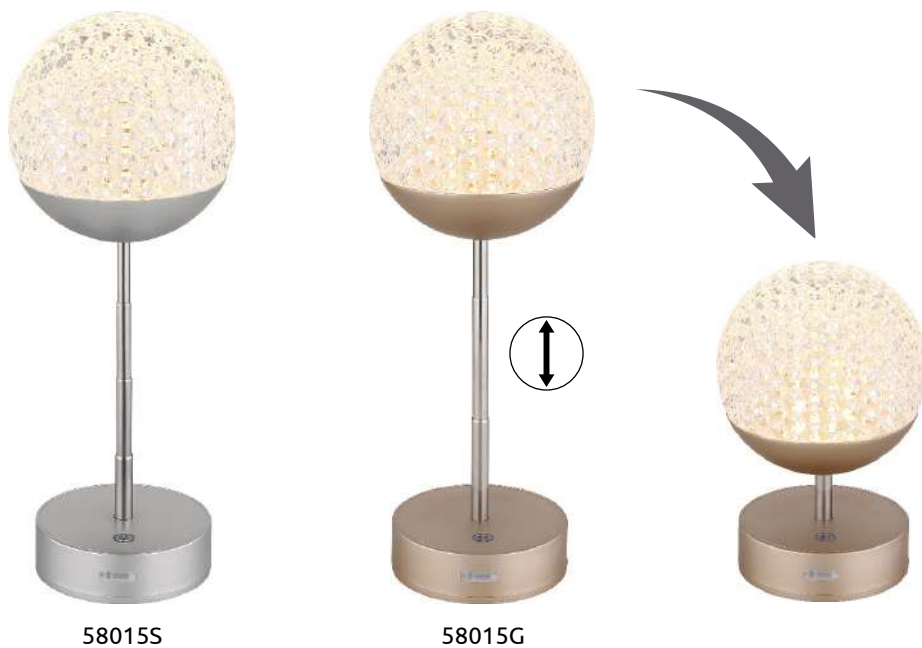

2in1

58473S

58473W

GRADA

58473S	incl. 1x LED 1W	80 lm	55 lm	3000 K	VPE: 12	Ø12 cm † 28 cm
58473W	incl. 1x LED 1W	80 lm	55 lm	3000 K	VPE: 12	Ø12 cm † 28 cm

plastic black matt | white matt, stainless steel, plastic opal, cable: PVC black