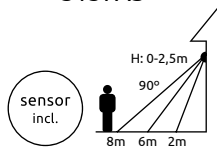

3157AS

BOSTON

3157A	excl. 1x E27 23W	VPE: 10	Ø7.6 cm 7.6 cm ‡ 39 cm † 17 cm
3157AS	excl. 1x E27 15W	VPE: 10	Ø7.6 cm 8 cm ‡ 41 cm † 17 cm
3158A	excl. 1x E27 23W	VPE: 4	Ø12.7 cm ‡ 45 cm
3158AS	excl. 1x E27 15W	VPE: 4	Ø12.7 cm ‡ 45 cm
3159-3A	excl. 3x E27 23W	VPE: 1	Ø28 cm ‡ 170 cm

stainless steel anthracite plastic opal