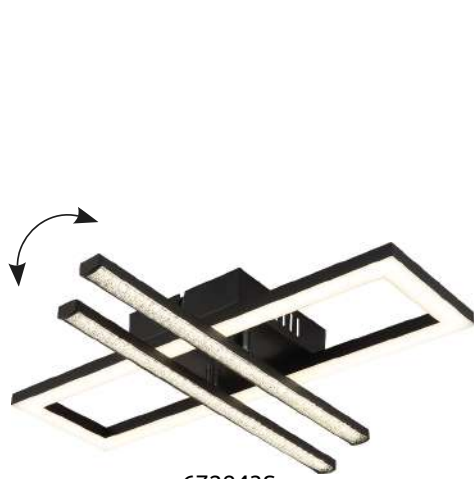

672843S

HIGHWAY

672843S	incl. 1x LED 24W	2860 lm	1950 lm	4000 K	VPE: 10	↔ 40 cm x 37.5 cm † 6.3 cm
672843G	incl. 1x LED 24W	2860 lm	1890 lm	4000 K	VPE: 10	↔ 40 cm x 37.5 cm † 6.3 cm
672843N	incl. 1x LED 24W	2860 lm	1420 lm	4000 K	VPE: 10	↔ 40 cm x 37.5 cm † 6.3 cm

plastic black matt | gold colored | silver colored, plastic crystals clear plastic opal