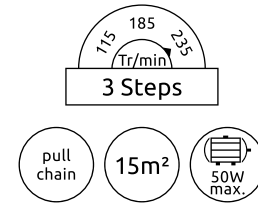

brass antique, glass opal, MDF oak, MDF oak with cane

FERRO

0310 | no lighting | VPE: 1 | Ø142 cm † 58 cm

metal white

ALANA

0333 | excl. 2x E14 40W | VPE: 1 | Ø105 cm † 30.5 cm

metal nickel matt, glass opal MDF beech MDF silver metallic,