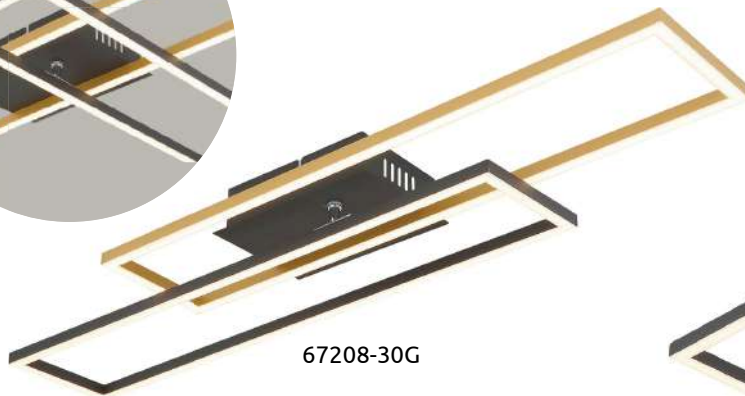

67208-30G

DAKARI

67208-30G	incl. 1x LED 30W	3240 lm	1370 lm	3000 K	VPE: 6	↔ 80 cm x 60 cm † 7.5 cm
67208-40G	incl. 1x LED 40W	4230 lm	1650 lm	3000 K	VPE: 6	↔ 80 cm x 60 cm † 9.5 cm

metal black matt, aluminium black matt, aluminium gold colors matt, plastic opal