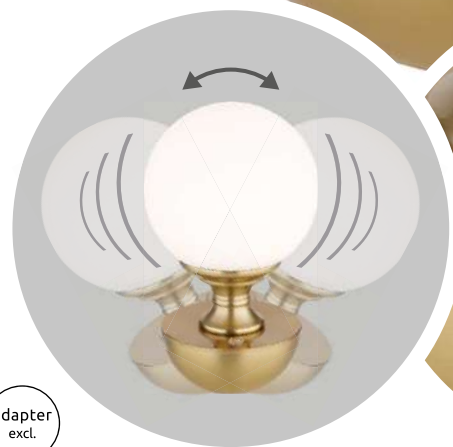

- AKKU incl.
- USB cable
- dimmable
- touch dimmer
- colour fixing
- ~6-8 hours
- 175lm output
- 1800 mA
- 5V USB-Charger compatible
- adapter excl.

TABINA

21015M	incl. 1x LED 2.5W	243 lm	175 lm	2700 K | 6500 K | 4000 K	VPE: 20	Ø12 cm † 21 cm
21015N	incl. 1x LED 2.5W	243 lm	175 lm	2700 K | 6500 K | 4000 K	VPE: 20	Ø12 cm † 21 cm

metal brass-coloured matt | metal nickel-coloured matt, plastic opal , cable: PVC white