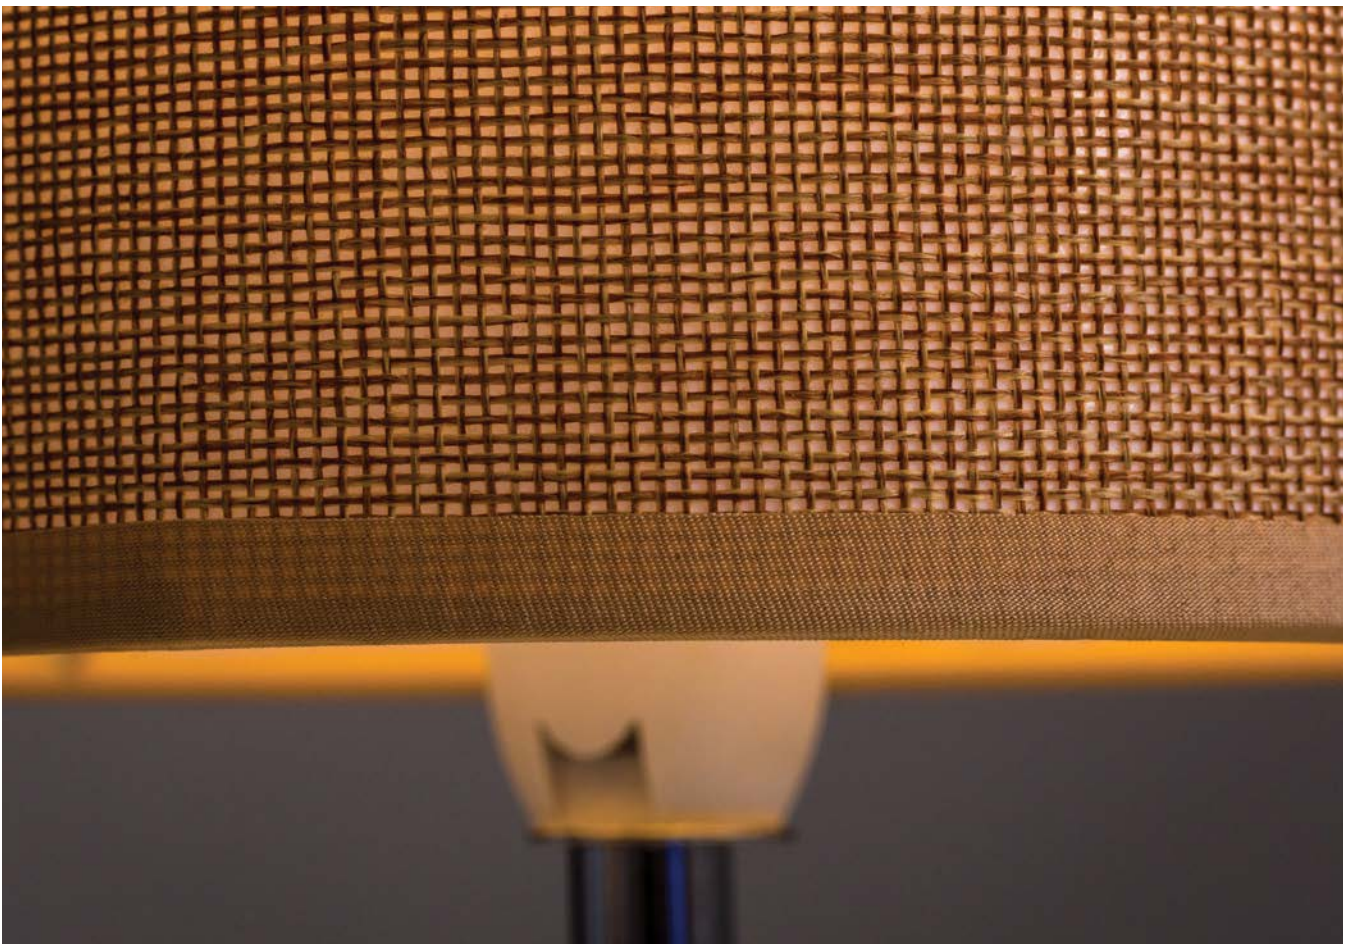

KHARIM

— KHARIM

LY-3505

Dimensiuni/Dimensions: H26,5 × Ø14 cm
Culoare/Color: gri, maro/grey, brown
Material/Material: textil, ceramică/fabric, ceramics
Bec recomandat/
Recommended light bulb: 1×E14 max 9W LED
Bec inclus/Included light
bulb: nu/no
Lungime cablu/Cable
length: 120 cm