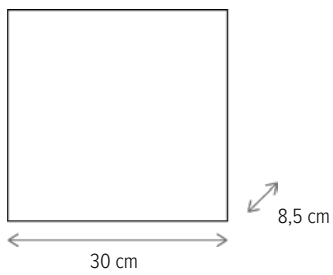

pg. 331-347

ELYSIA 300