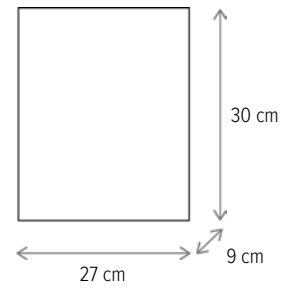

pg. 350-361

LUNAR D300
RUBIK D300
RAISSA D300
TETRIX 30
VULCAN 30
DUNE 30
MERLIN D300

LUNAR D400
RUBIK D400
RAISSA D400
TETRIX 40
VULCAN 40
MERLIN D400

RUBIK 275

LUNAR D300/2
RAISSA D300/2
TETRIX 1/2
VULCAN 1/2
DUNE 1/2
MERLIN D300/2

TETRIX 25
VULCAN 25
DUNE 25