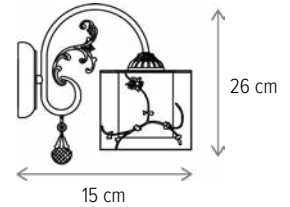

PROVANCE AP1