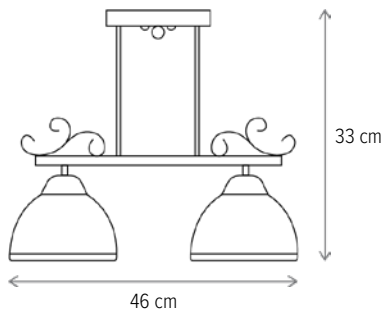

pg. 77-83

IRON 2