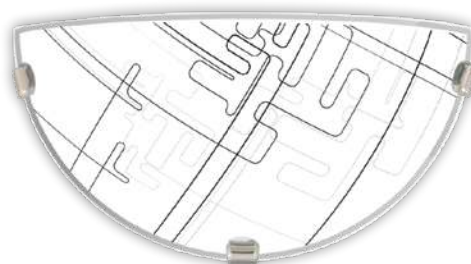

■ TETRIX 25

LY-6068

Dimensiuni/Dimensions: H8,5 × Ø25 cm
 Culoare/Color: alb, negru/white, black
 Material/Material: metal, sticlă/metal, glass
 Bec recomandat/
 Recommended light bulb: 1×E27 max 15W LED
 Bec inclus/Included light
 bulb: nu/no