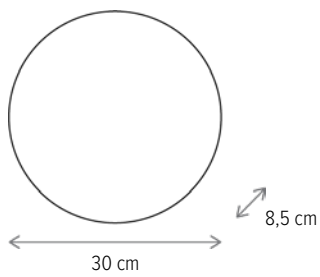

pg. 350-361

LUNAR D300
RUBIK D300
RAISSA D300
TETRIX 30
VULCAN 30
DUNE 30
MERLIN D300