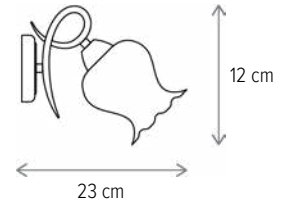

COLUMBINE AP1