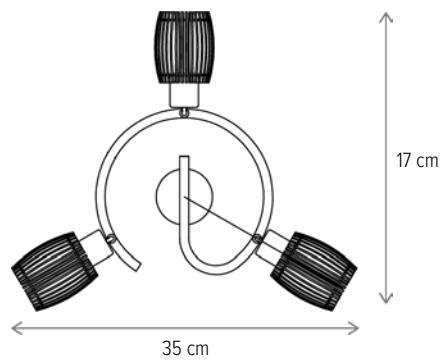

BLIND PL3

BLIND AP1

THEO

THEO TL1

KL108013

Dimensiuni/Dimensions: H35 × Ø17 cm
Culoare/Color: negru/black
Material/Material: textil, metal/fabric, metal
Bec recomandat/
Recommended light bulb: 1×E14 max 9W LED
Bec inclus/Included light
bulb: nu/no
Lungime cablu/Cable
length: 150 cm