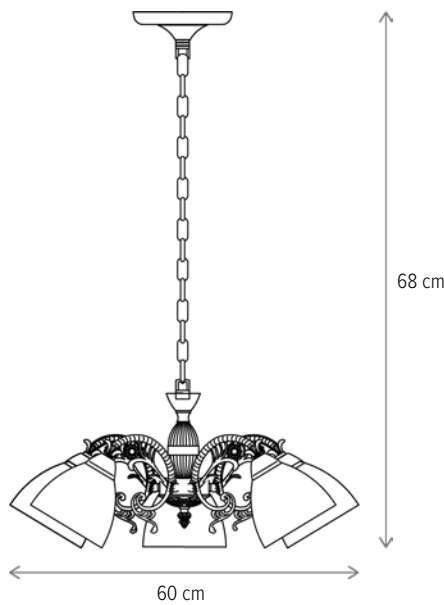

MANDY 5

MANDY AP1

MANDY SP3

MANDY SP5

ANKA

ANKA 3

LY-3232

Dimensiuni/Dimensions: H30 × Ø56 cm
Culoare/Color: alb, bronz antichizat, natur/white, antique bronze, natur
Material/Material: metal, sticlă, lemn/metal, glass, wood
Bec recomandat/
Recommended light bulb: 3×E27 max 15W LED
Bec inclus/Included light bulb: nu/no