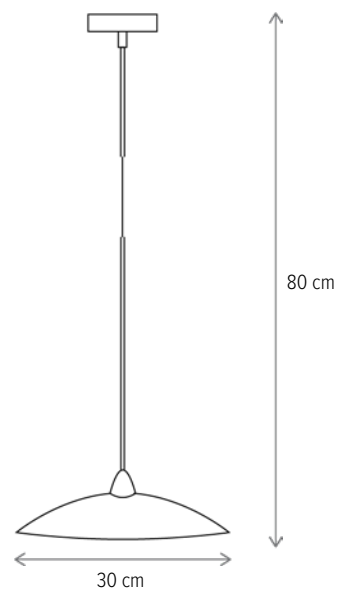

MERLIN D400/S