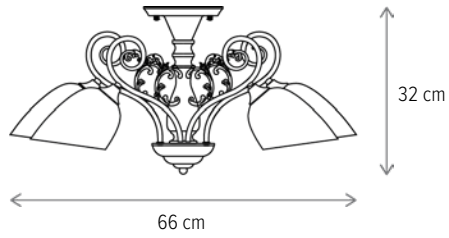

TRIESTE 5

ROBYN 5