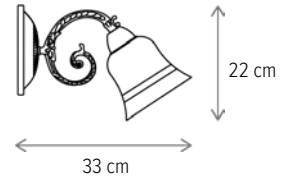

ELORO AP1

NIKY AP1