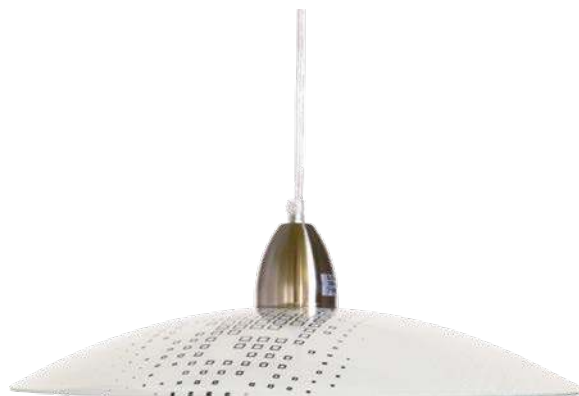

■ MERLIN D400/S

KL6069

Dimensiuni/Dimensions: H80 × Ø40 cm
Culoare/Color: alb, negru/white, black
Material/Material: metal, sticlă/metal, glass
Bec recomandat/
Recommended light bulb: 1×E27 max 15W LED
Bec inclus/Included light
bulb: nu/no