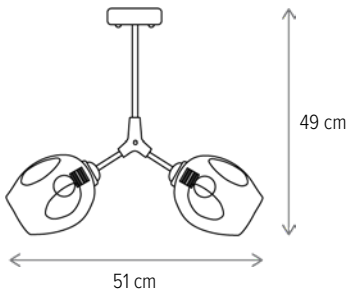

pg. 130-145

SCRAP 2