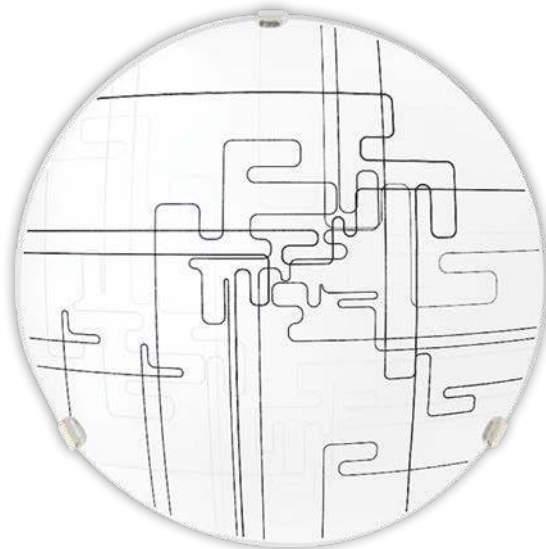

■ TETRIX 40

LY-6070

Dimensiuni/Dimensions: H8,5 × Ø40 cm
Culoare/Color: alb, negru/white, black
Material/Material: metal, sticlă/metal, glass
Bec recomandat/
Recommended light bulb: 2×E27 max 15W LED
Bec inclus/Included light bulb: nu/no