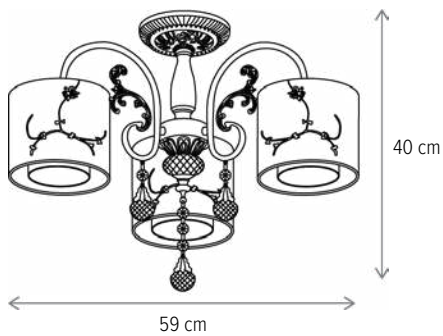

pg. 245-255

PROVANCE 3