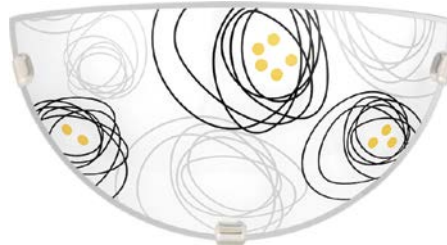

VULCAN

VULCAN 1/2

LY-6083

Dimensiuni/Dimensions: H15 × L30 × W8,5 cm
Culoare/Color: alb, gri, negru, galben/white, grey, black, yellow
Material/Material: metal, sticlă/metal, glass
Bec recomandat/
Recommended light bulb: 1×E27 max 15W LED
Bec inclus/Included light bulb: nu/no