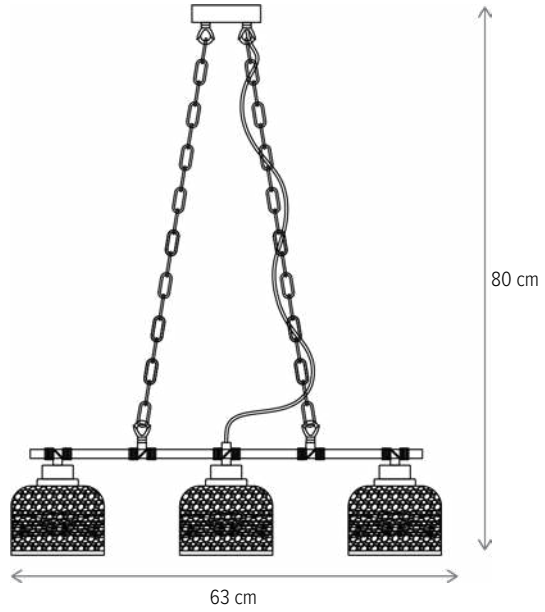

GRASS SP1

GRASS SP3

CRACK

CRACK AP1

KL6614

Dimensiuni/Dimensions: H19 × L11 × W17 cm
Culoare/Color: alb, auriu/white, gold
Material/Material: metal, sticlă/metal, glass
Bec recomandat/
Recommended light bulb: 1×E27 max 15W LED
Bec inclus/Included light bulb: nu/no