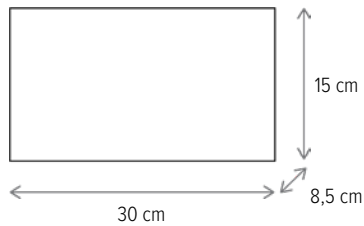

VENUS 300/150