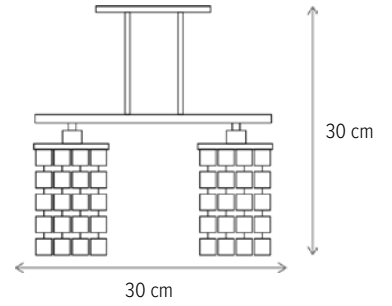

CELINE SP1

KUBO PL2