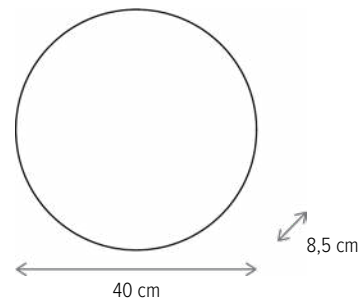

COMETA D400
GOMBA D400
LANA D400
HERB D400
MOSS D400
GRACE D400
EGEEA D400