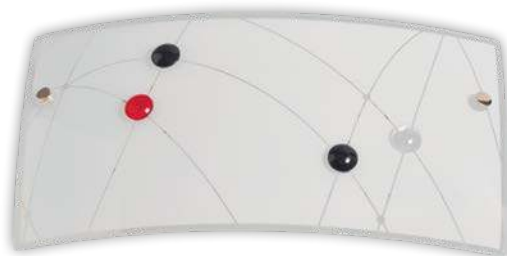

VENUS

VENUS 300/150

KL5941

Dimensiuni/Dimensions: H15 × L30 × W6,5 cm
Culoare/Color: alb, negru, roșu/white, black, red
Material/Material: metal, sticlă/metal, glass
Bec recomandat/
Recommended light bulb: 1×E27 max 15W LED
Bec inclus/Included light bulb: nu/no