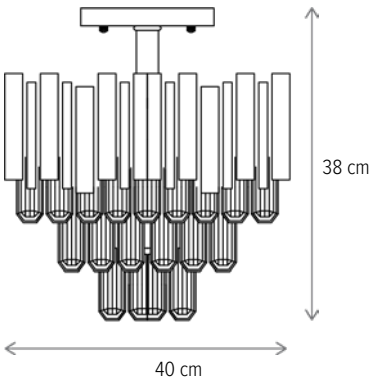

DISCRET PL5