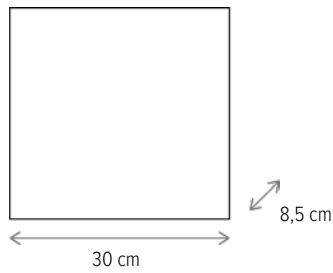

FIORI D300
LEAF 30
PETAL 30
FLORO 30
FLOS 30
CEZAR D300
ATHENA D300

FLORI D300/2
LEAF 1/2
PETAL 1/2
FLORO 1/2
FLOS 1/2
CEZAR D300/2

FIORI D400
LEAF 40
PETAL 40
FORO 40
FLOS 40
CLEO 40

GRACE D300/S
EGEEA 300/S
PERLA 300/S
PENDUL LEAF 30
PETAL PND 30
PENDUL FLORO 30
FLOS PND 30

NANCY 300

KRIZA 400
NANCY 400

GRACE D400/S
EGEEA 400/S
ATHENA D400/S