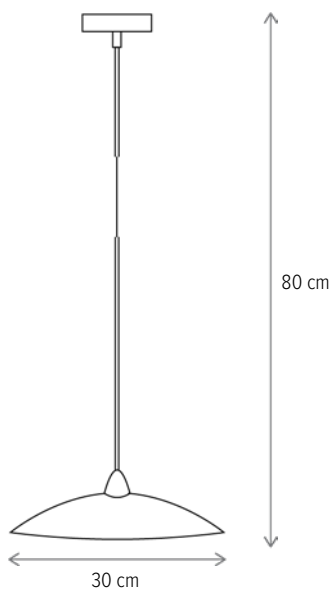

MERLIN D300/S