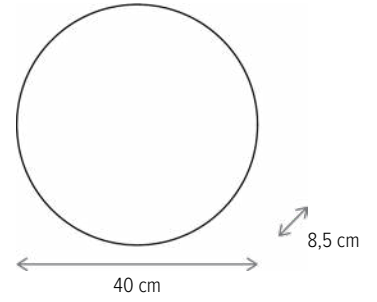

LEAF 25
PETAL 25
FLORO 25
FLORO 40
FLOS 25

FIORI D400
LEAF 40
PETAL 40
FORO 40
FLOS 40
CLEO 40