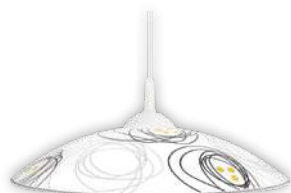

VULCAN PND 40

LY-6085

357