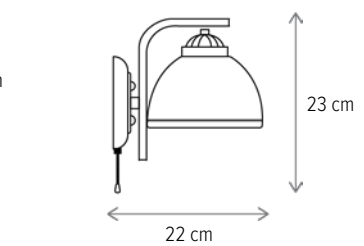

DARLA 5

DARLA AP1

TAMUS

■ TAMUS 3

LY-3090

Dimensiuni/Dimensions: H25 × Ø41 cm
Culoare/Color: alb, bronz antichizat/white, antique bronze
Material/Material: metal, sticlă/metal, glass
Bec recomandat/
Recommended light bulb: 3×E27 max 15W LED
Bec inclus/Included light bulb: nu/no