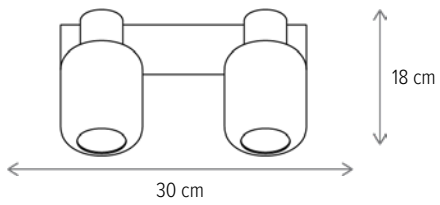

ROUT PL3

GENTLE AP2