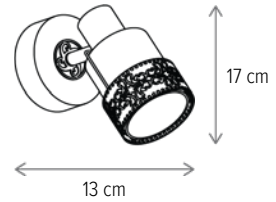

ROMANTIK AP1