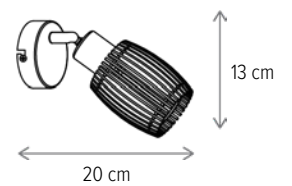

BLIND PL3

BLIND AP1

THEO

THEO TL1

KL108013

Dimensiuni/Dimensions: H35 × Ø17 cm
Culoare/Color: negru/black
Material/Material: textil, metal/fabric, metal
Bec recomandat/
Recommended light bulb: 1×E14 max 9W LED
Bec inclus/Included light
bulb: nu/no
Lungime cablu/Cable
length: 150 cm