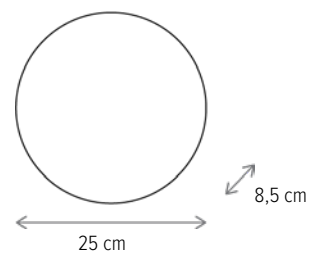

**SIMPLE 25
RAHOS 25
PERLA D250
ADE 250
NOE 250
LYS 250
DEK 250
MOSE 25
CARUS 25
BEST 25**