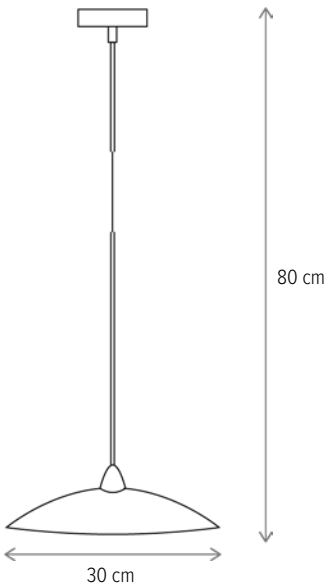

GRACE D300/S
EGEEA 300/S
PERLA 300/S
PENDUL LEAF 30
PETAL PND 30
PENDUL FLORO 30
FLOS PND 30