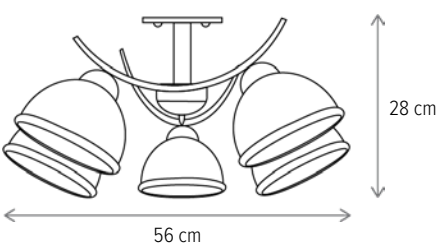

RUSTY AP1

RUSTY 5

BRAN

BRAN 3

KL103014

Dimensiuni/Dimensions: H46 × Ø46 cm
Culoare/Color: maro, negru, alb/brown, black, white
Material/Material: metal, sticlă, lemn/metal, glass, wood
Bec recomandat/
Recommended light bulb: 3×E27 max 15W LED
Bec inclus/Included light bulb: nu/no