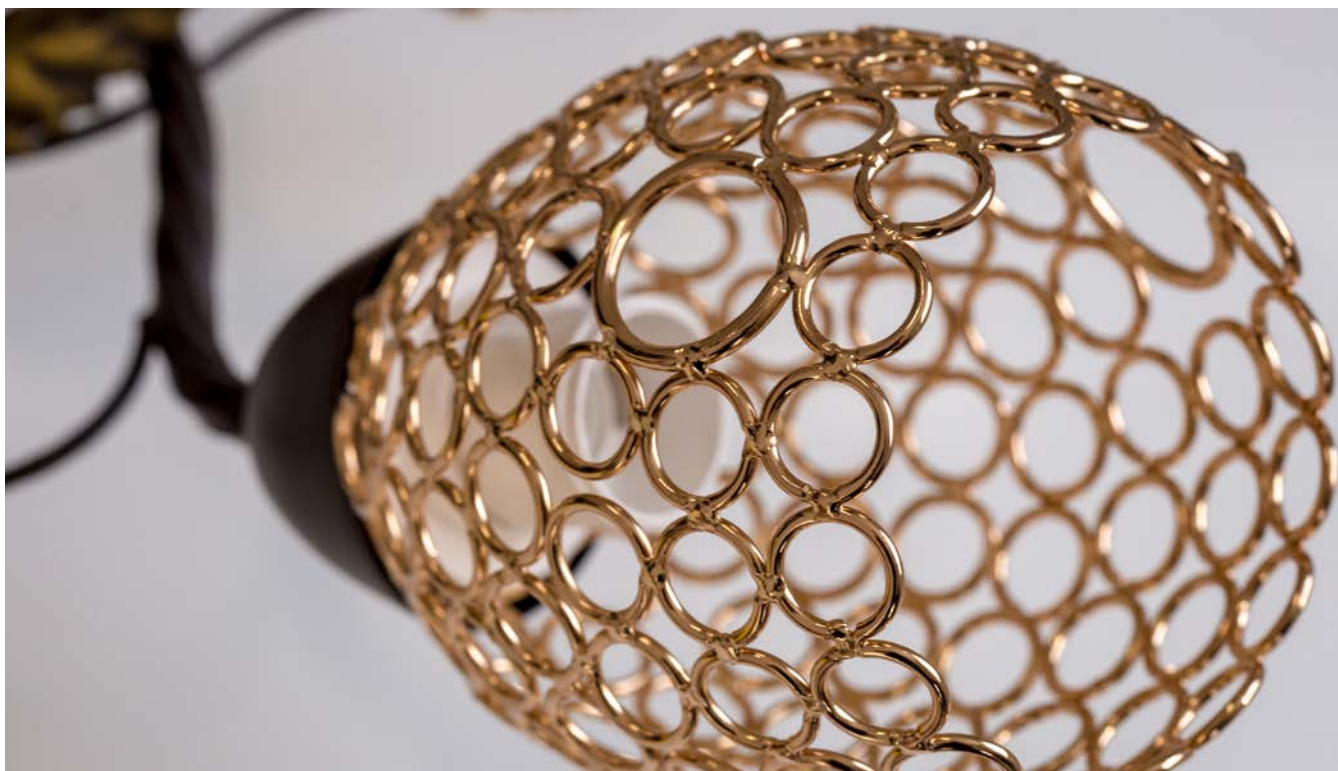

EGIPT AP1

KL7159

Dimensiuni/Dimensions: H27 × L14 × W11 cm
Culoare/Color: auriu, maro/gold, brown
Material/Material: metal/metal
Bec recomandat/
Recommended light bulb: 1×E14 max 9W LED
Bec inclus/Included light
bulb: nu/no