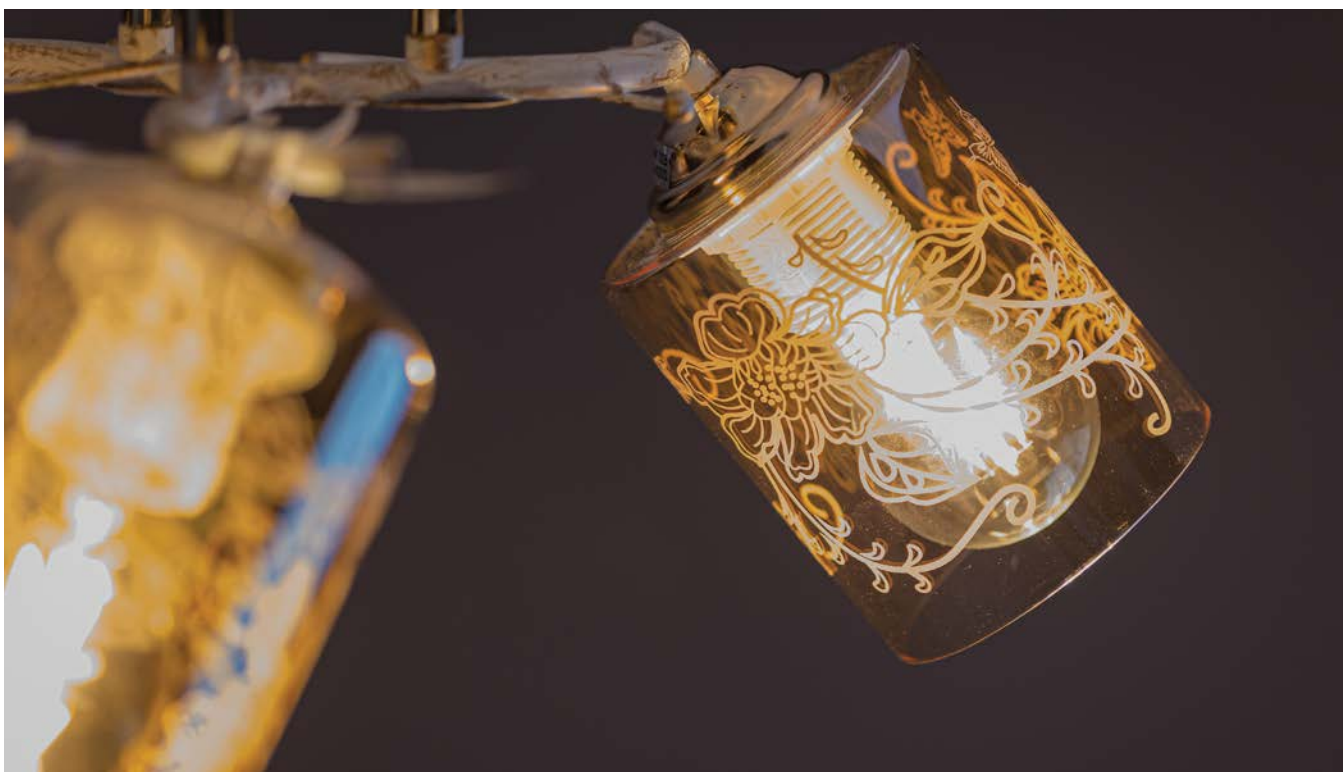

ALKA 3

LY-3360

Dimensiuni/Dimensions: H23 × Ø52 cm
Culoare/Color: ambra, auriu, alb/amber, gold, white
Material/Material: metal, sticlă/metal, glass
Bec recomandată/
Recommended light bulb: 3×E27 max 15W LED
Bec inclus/Included light bulb: nu/no