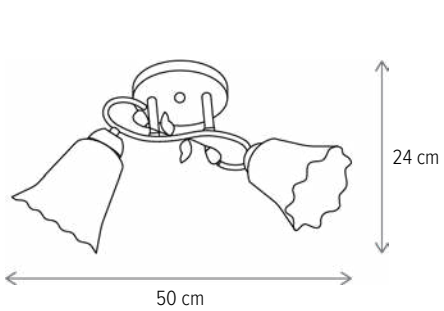

pg. 116-125

RAVEN 2