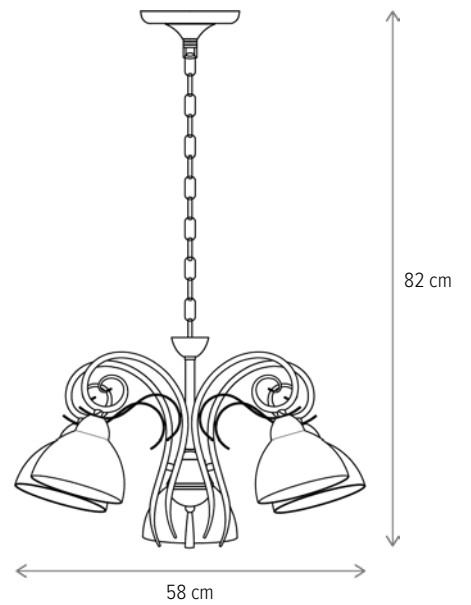

NOBILE

NOBILE 2

KL6401

Dimensiuni/Dimensions: H82 × L58 × W14,5 cm
Culoare/Color: alb, auriu, bronz/white, gold, bronze
Material/Material: metal, sticlă/metal, glass
Bec recomandată/
Recommended light bulb: 2×E27 max 15W LED
Bec inclus/Included light bulb: nu/no

NOBILE AP2

KL6400

Dimensiuni/Dimensions: H30 × L44 × W29 cm
Culoare/Color: alb, auriu, bronz/white, gold, bronze
Material/Material: metal, sticlă/metal, glass
Bec recomandată/
Recommended light bulb: 2×E27 max 15W LED
Bec inclus/Included light bulb: nu/no

NOBILE 3

NOBILE 5

NOBILE AP2

NOBILE AP1

IRON

IRON 1

LY-3189

Dimensiuni/Dimensions: H33 × Ø15 cm
Culoare/Color: alb, bronz antichizat/white, antique bronze
Material/Material: metal, sticlă/metal, glass
Bec recomandat/
Recommended light bulb: 1×E27 max 15W LED
Bec inclus/Included light bulb: nu/no