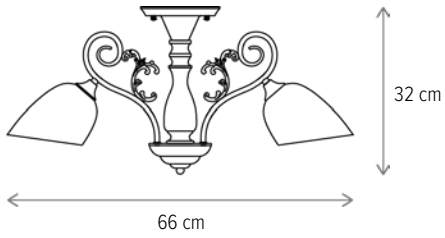

TRIESTE 3

ROBYN 3