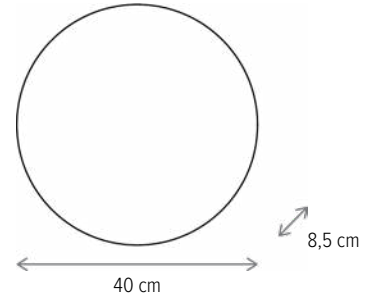

**SIMPLE 40
RAHOS 40
VENUS D400
HALLEY D400**