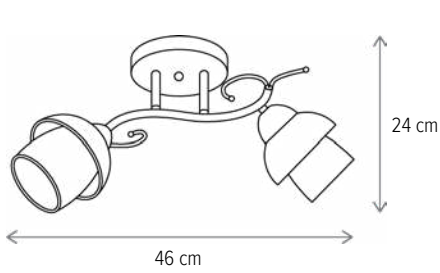

pg. 89-101

ROSY PL2