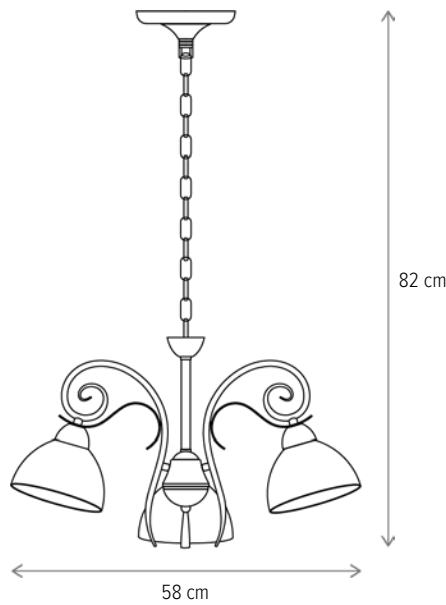

NOBILE AP2

KL6400

Dimensiuni/Dimensions: H30 × L44 × W29 cm
Culoare/Color: alb, auriu, bronz/white, gold, bronze
Material/Material: metal, sticlă/metal, glass
Bec recomandată/
Recommended light bulb: 2×E27 max 15W LED
Bec inclus/Included light bulb: nu/no

NOBILE 3

NOBILE 5

NOBILE AP2

NOBILE AP1

IRON

IRON 1

LY-3189

Dimensiuni/Dimensions: H33 × Ø15 cm
Culoare/Color: alb, bronz antichizat/white, antique bronze
Material/Material: metal, sticlă/metal, glass
Bec recomandat/
Recommended light bulb: 1×E27 max 15W LED
Bec inclus/Included light bulb: nu/no