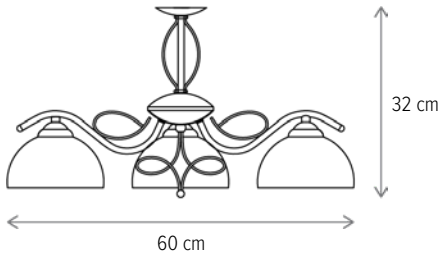

ELORO SP3

ELORO SP5

ELORO 3