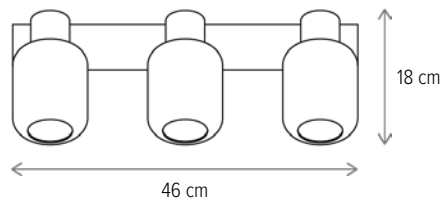

ROUT AP1

ROUT PL4

GENTLE PL3