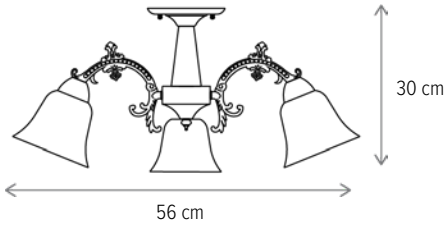

NOBILE

NOBILE 2

KL6401

Dimensiuni/Dimensions: H82 × L58 × W14,5 cm
Culoare/Color: alb, auriu, bronz/white, gold, bronze
Material/Material: metal, sticlă/metal, glass
Bec recomandată/
Recommended light bulb: 2×E27 max 15W LED
Bec inclus/Included light bulb: nu/no

NOBILE AP1

KL6399

Dimensiuni/Dimensions: H30 × L14,5 × W29 cm
Culoare/Color: alb, auriu, bronz/white, gold, bronze
Material/Material: metal, sticlă/metal, glass
Bec recomandată/
Recommended light bulb: 1×E27 max 15W LED
Bec inclus/Included light bulb: nu/no

NOBILE AP2

KL6400

Dimensiuni/Dimensions: H30 × L44 × W29 cm
Culoare/Color: alb, auriu, bronz/white, gold, bronze
Material/Material: metal, sticlă/metal, glass
Bec recomandată/
Recommended light bulb: 2×E27 max 15W LED
Bec inclus/Included light bulb: nu/no