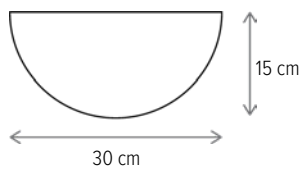

COMETA D300/2
GOMBA D300/2
LANA D300/2
HERB D300/2
MOSS D300/2
GRACE D300/2
EGEEA D300/2