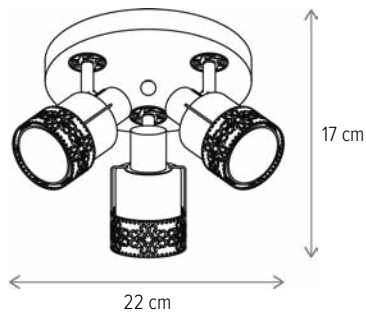

ROMANTIK PL3