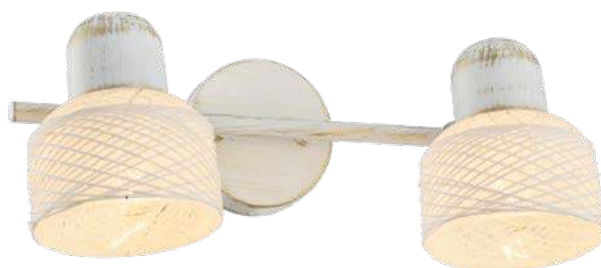

GRASS AP2

KL6621

Dimensiuni/Dimensions: H14 × L30 × W20 cm
Culoare/Color: alb, auriu/white, gold
Material/Material: metal, sticlă/metal, glass
Bec recomandat/
Recommended light bulb: 2×E27 max 15W LED
Bec inclus/Included light
bulb: nu/no