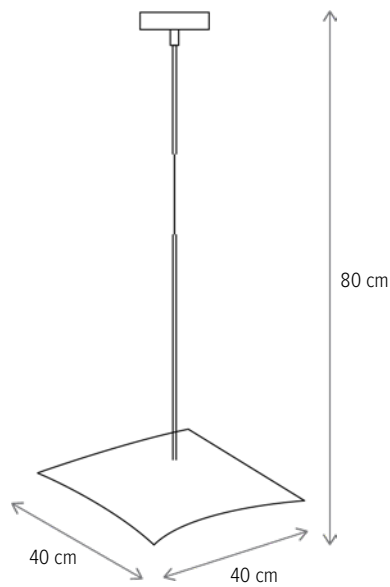

**JEWEL 400/S
ELYSIA 400/S**