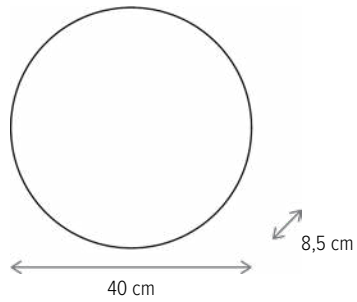

LUNAR D400
RUBIK D400
RAISSA D400
TETRIX 40
VULCAN 40
MERLIN D400