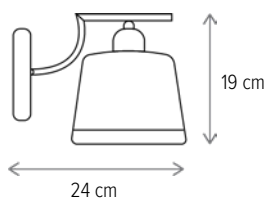

ALICANTE AP1