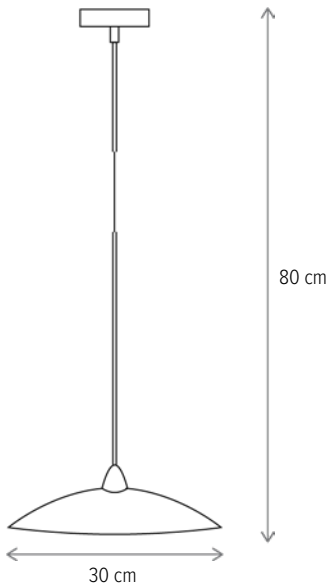

**SIMPLE PND 30
RAHOS PND 30
PERLA D300/S**