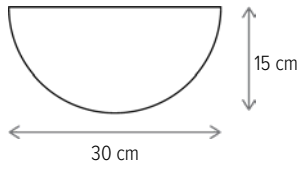

**SIMPLE 1/2
RAHOS 1/2
ADE D300/2
NOE D300/2
LYS D300/2
DEK D300/2
CARUS 1/2
BEST 1/2
HALLEY D300/2
PERLA D300/2**