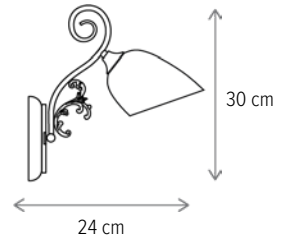

TRIESTE AP1

ROBYN AP1