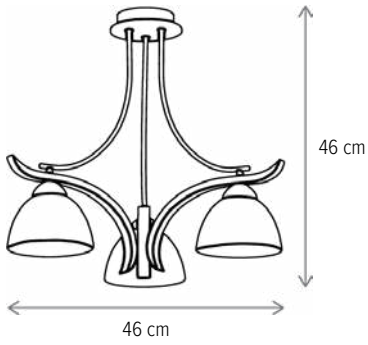

pg. 259-269

BRAN 3