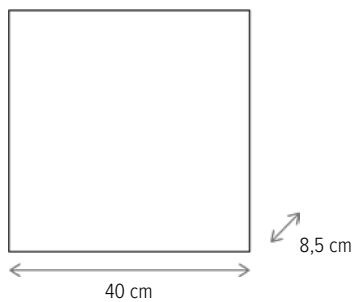

KRIZA 400
NANCY 400