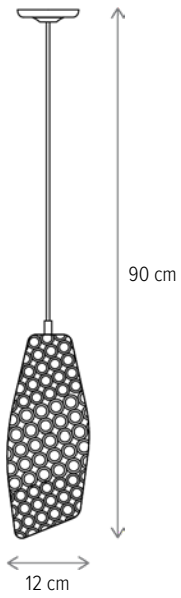

CHARMANT SP5