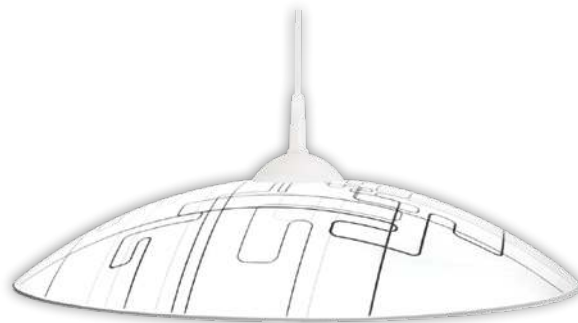

■ TETRIX PND 40

LY-6073

Dimensiuni/Dimensions: H70 × Ø40 cm
Culoare/Color: alb, negru/white, black
Material/Material: metal, sticlă/metal, glass
Bec recomandat/
Recommended light bulb: 1×E27 max 15W LED
Bec inclus/Included light bulb: nu/no