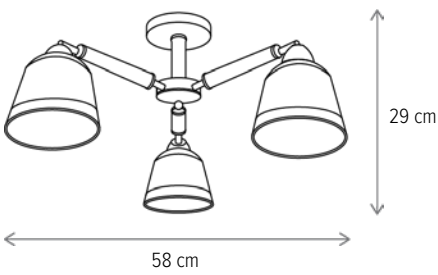

DARKISH PL3