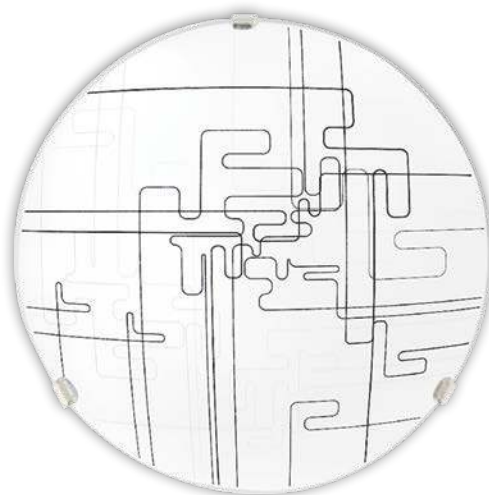

TETRIX

■ TETRIX 30

LY-6069

Dimensiuni/Dimensions: H8,5 × Ø30 cm
Culoare/Color: alb, negru/white, black
Material/Material: metal, sticlă/metal, glass
Bec recomandat/
Recommended light bulb: 1×E27 max 15W LED
Bec inclus/Included light bulb: nu/no