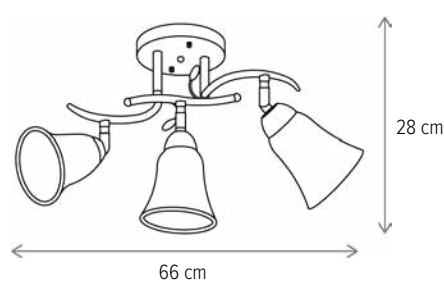

PEACH 3

RAVEN 2

LY-3344

Dimensiuni/Dimensions: H24 × L50 × W15 cm
 Culoare/Color: alb, auriu/white, gold
 Material/Material: metal, sticlă/metal, glass
 Bec recomandat/
 Recommended light bulb: 2×E27 max 15W LED
 Bec inclus/Included light
 bulb: nu/no