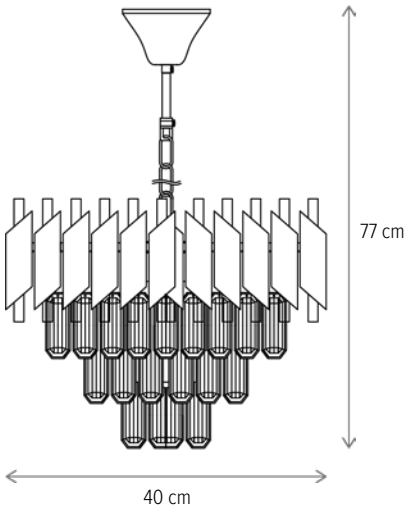

MIRRAGE SP5