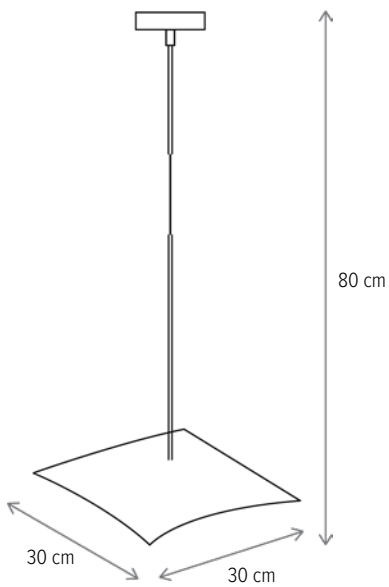

**JEWEL 300/S
ELYSIA 300/S**