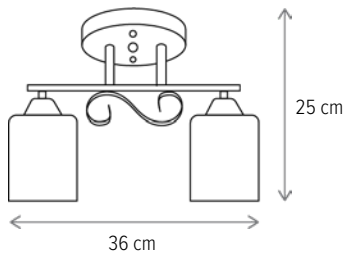

pg. 149-163

TAMUS 2