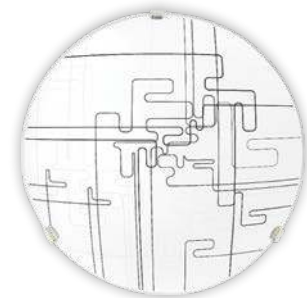

TETRIX 30

LY-6069

355