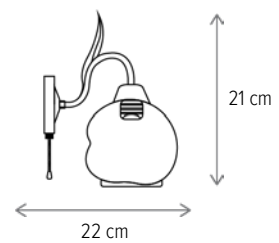

CRINKLE AP1