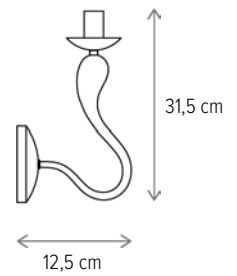

IMPRESS AP1