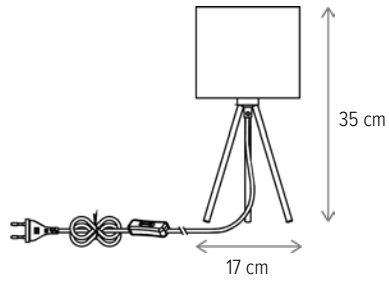

ORION

ORION

KL0515

Dimensiuni/Dimensions: H18 × L10 × W14,5 cm
Culoare/Color: mov/purple
Material/Material: textil, ceramică/fabric, ceramics
Bec recomandat/
Recommended light bulb: 1×E14 max 9W LED
Bec inclus/Included light
bulb: nu/no
Lungime cablu/Cable
length: 130 cm