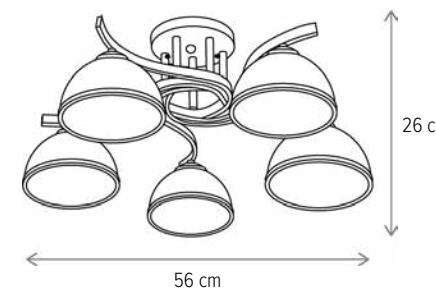

DARLA 5

DARLA AP1

TAMUS

■ TAMUS 3

LY-3090

Dimensiuni/Dimensions: H25 × Ø41 cm
Culoare/Color: alb, bronz antichizat/white, antique bronze
Material/Material: metal, sticlă/metal, glass
Bec recomandat/
Recommended light bulb: 3×E27 max 15W LED
Bec inclus/Included light bulb: nu/no