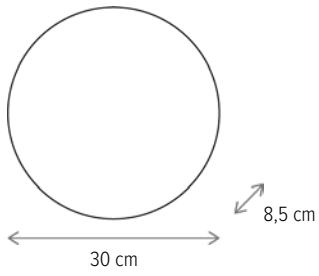

**SIMPLE 30
RAHOS 30
MOSE 40
BEST 40
VENUS D300
HALLEY D300
PERLA D300**