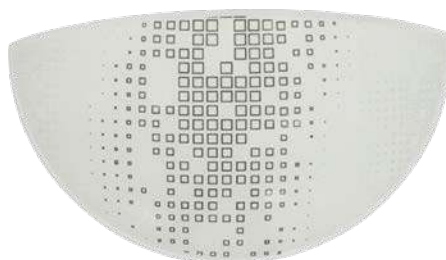

■ MERLIN D300/2

KL5895

Dimensiuni/Dimensions: H15 × L30 × W8,5 cm
Culoare/Color: alb, negru/white, black
Material/Material: metal, sticlă/metal, glass
Bec recomandat/
Recommended light bulb: 1×E27 max 15W LED
Bec inclus/Included light
bulb: nu/no