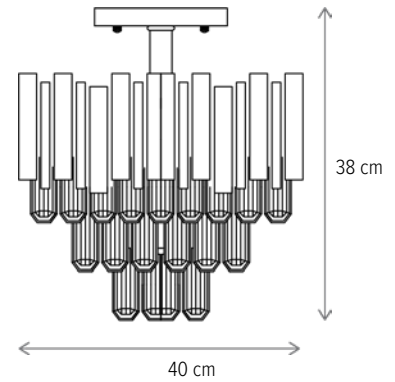

CHARMANT PL5