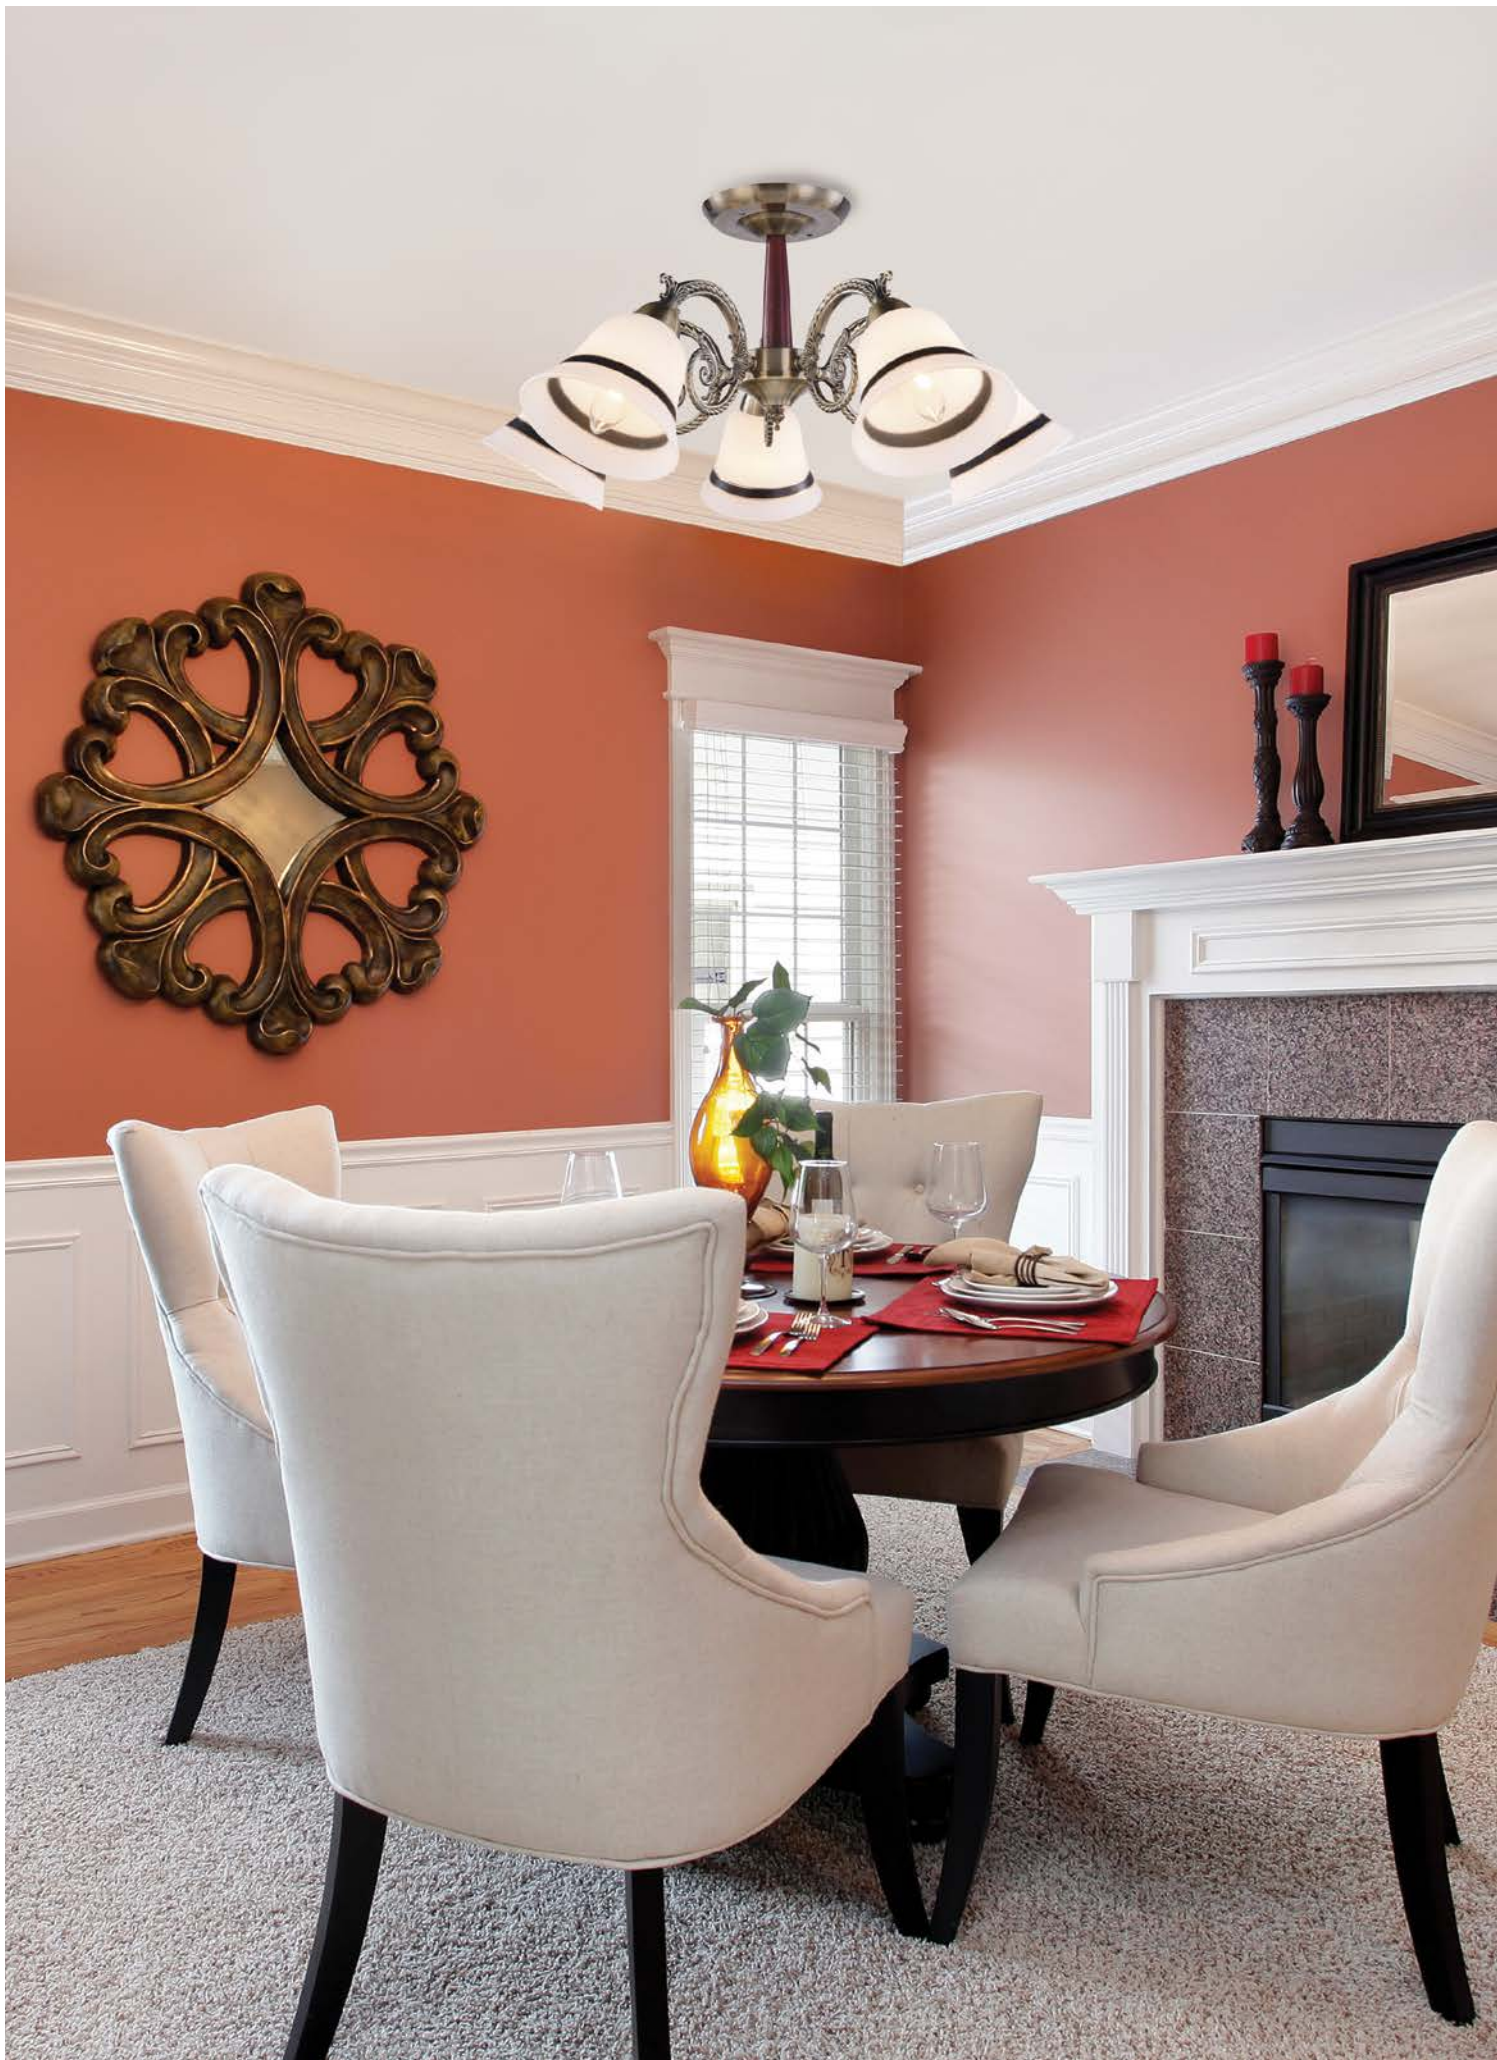

ELORO SP5

LY-3245

Dimensiuni/Dimensions: H60 × Ø66 cm
Culoare/Color: alb, negru, auriu/white, black, gold
Material/Material: metal, sticlă/metal, glass
Bec recomandat/
Recommended light bulb: 5×E27 max 15W LED
Bec inclus/Included light
bulb: nu/no