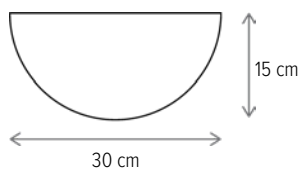

LUNAR D300/2
RAISSA D300/2
TETRIX 1/2
VULCAN 1/2
DUNE 1/2
MERLIN D300/2