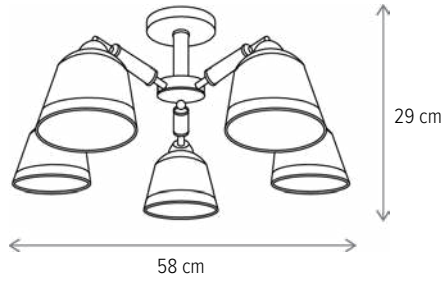

DARKISH PL5