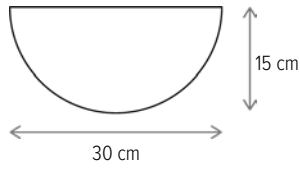

KRIZA 400/S
NANCY 400/S

FLORI D300/2
LEAF 1/2
PETAL 1/2
FLORO 1/2
FLOS 1/2
CEZAR D300/2