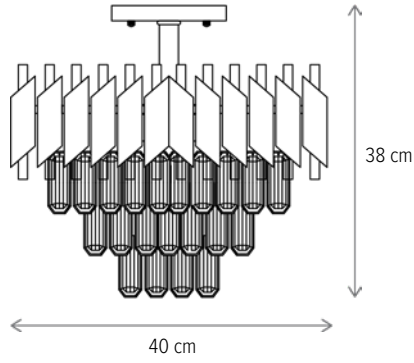

MIRRAGE PL5