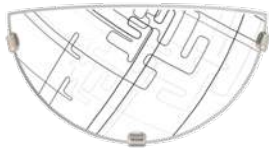

TETRIX 1/2

LY-6071