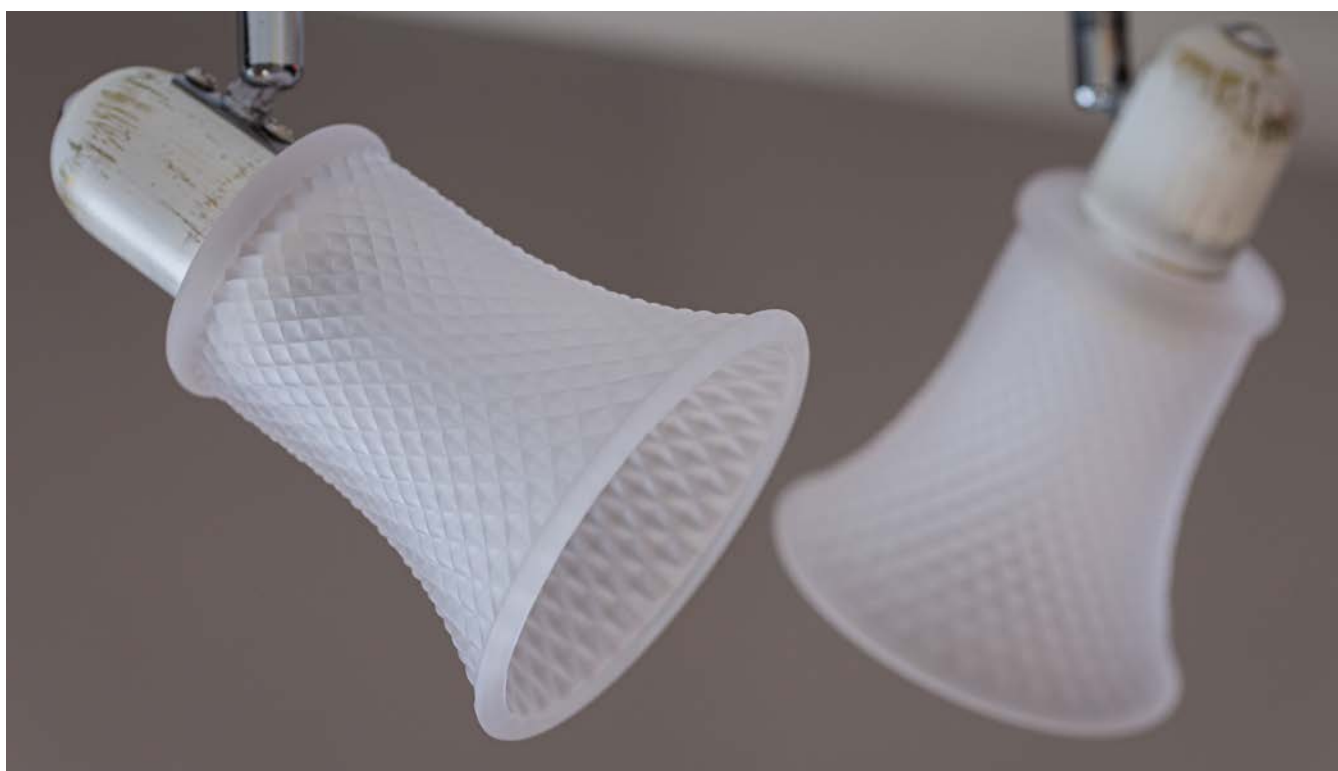

SNOW 4

LY-1042

Dimensiuni/Dimensions: H20 × L22 × W22 cm
Culoare/Color: alb, auriu/white, gold
Material/Material: metal, sticlă/metal, glass
Bec recomandat/
Recommended light bulb: 4×E14 max 9W LED
Bec inclus/Included light bulb: nu/no