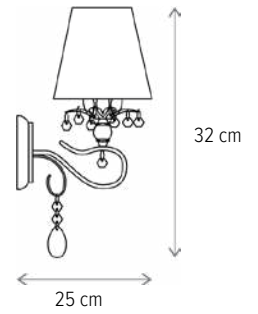

MAGNIFIK AP1