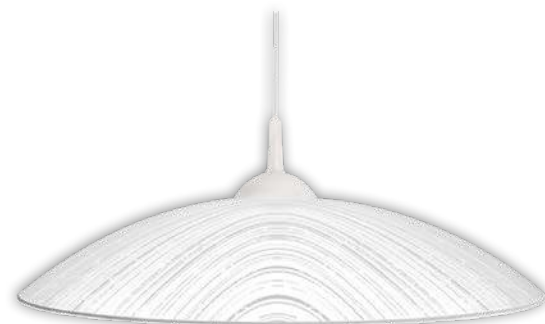

RAHOS PND 30

LY-6066

Dimensiuni/Dimensions: H70 × Ø30 cm
Culoare/Color: alb, gri/white, grey
Material/Material: metal, sticlă/metal, glass
Bec recomandat/
Recommended light bulb: 1×E27 max 15W LED
Bec inclus/Included light
bulb: nu/no