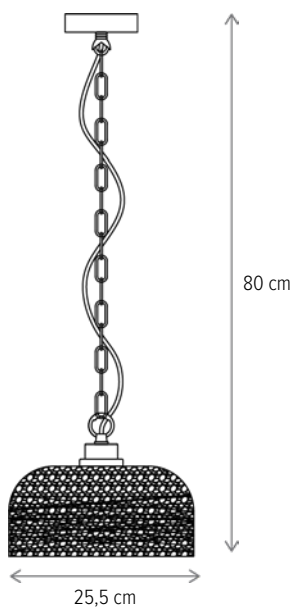

GRASS SP1

GRASS SP3

CRACK

CRACK AP1

KL6614

Dimensiuni/Dimensions: H19 × L11 × W17 cm
Culoare/Color: alb, auriu/white, gold
Material/Material: metal, sticlă/metal, glass
Bec recomandat/
Recommended light bulb: 1×E27 max 15W LED
Bec inclus/Included light bulb: nu/no