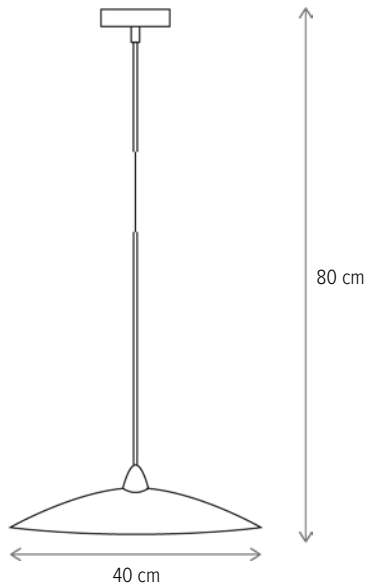

**SIMPLE PND 30
RAHOS PND 30
PERLA D300/S**

RAHOS PND 40

■ LUNAR D300

LY-6101

Dimensiuni/Dimensions: H8,5 × Ø30 cm
 Culoare/Color: alb, negru/white, black
 Material/Material: metal, sticlă/metal, glass
 Bec recomandat/
 Recommended light bulb: 1×E27 max 15W LED
 Bec inclus/Included light
 bulb: nu/no