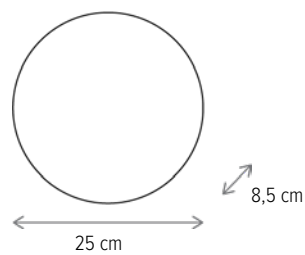

TETRIX 25
VULCAN 25
DUNE 25