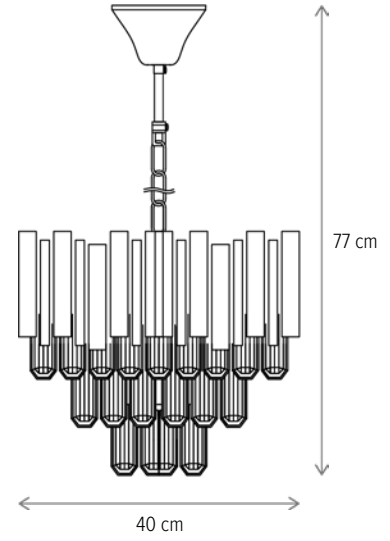

DISCRET SP5