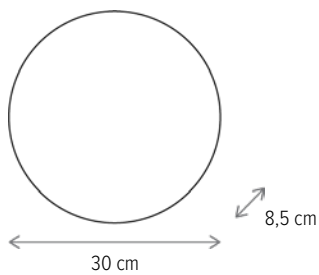

COMETA D300
GOMBA D300
LANA D300
HERB D300
MOSS D300
GRACE D300