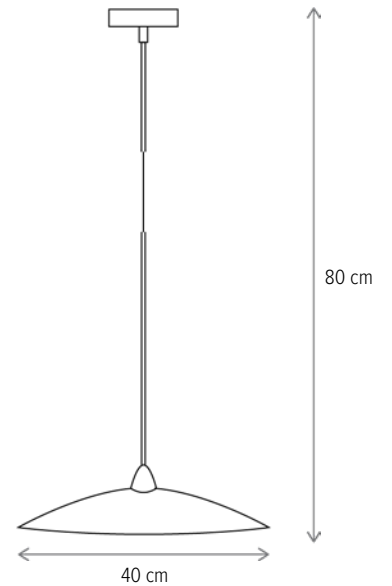

GRACE D400/S
EGEEA 400/S
ATHENA D400/S