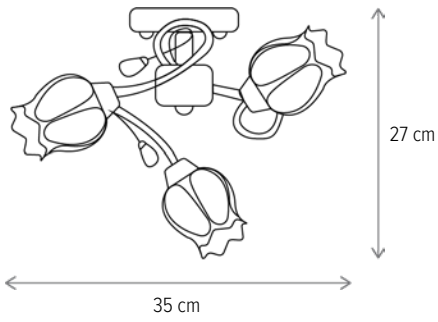

pg. 104-113

TOGO PL3