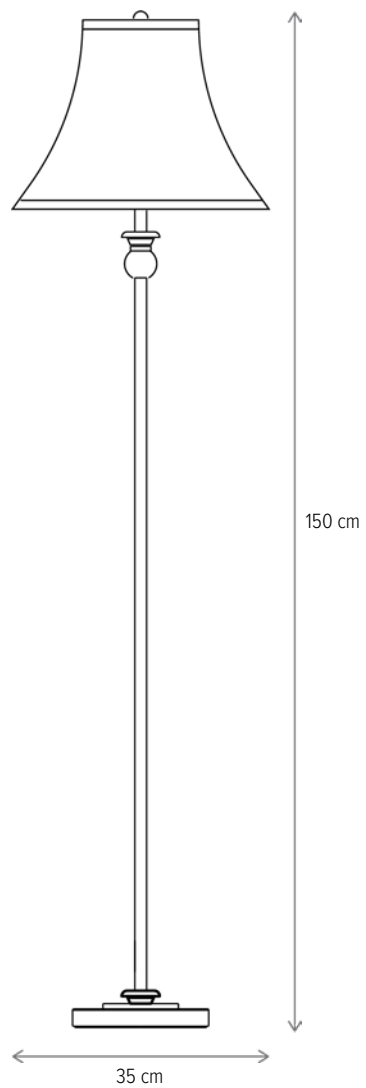

VIPER STATIV