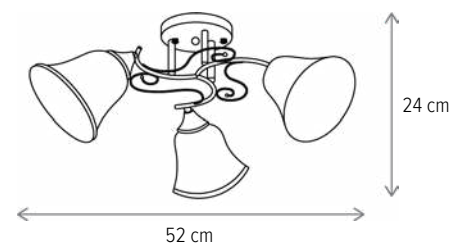

KAMI 3

NIKITA

NIKITA 2

LY-3375

Dimensiuni/Dimensions: H23 × L47 × W12 cm
Culoare/Color: negru, crom/black, chrome
Material/Material: metal, sticlă, lemn/metal, glass, wood
Bec recomandat/
Recommended light bulb: 2×E27 max 15W LED
Bec inclus/Included light
bulb: nu/no