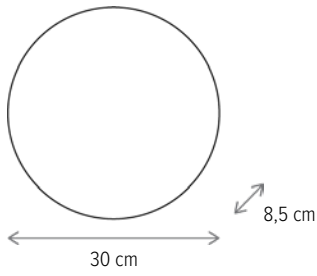

KRIZA 300/S
NANCY 300/S

FIORI D300
LEAF 30
PETAL 30
FLORO 30
FLOS 30
CEZAR D300
ATHENA D300