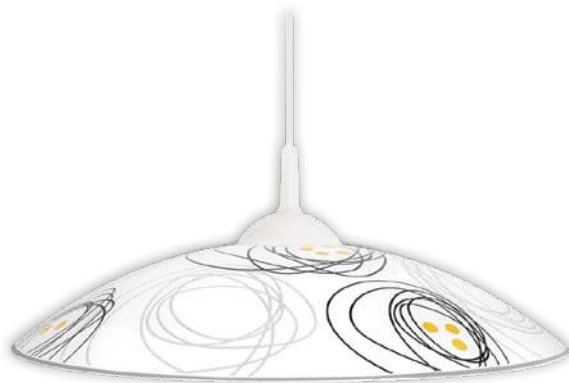

■ VULCAN PND 40

LY-6085

Dimensiuni/Dimensions: H70 × Ø40 cm
Culoare/Color: alb, gri, negru, galben/white, grey, black, yellow
Material/Material: metal, sticlă/metal, glass
Bec recomandat/
Recommended light bulb: 1×E27 max 15W LED
Bec inclus/Included light bulb: nu/no