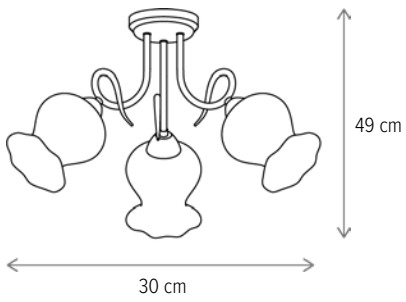

COLUMBINE 3