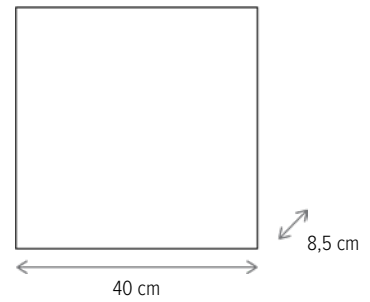

**JEWEL 400
ELYSIA 400**