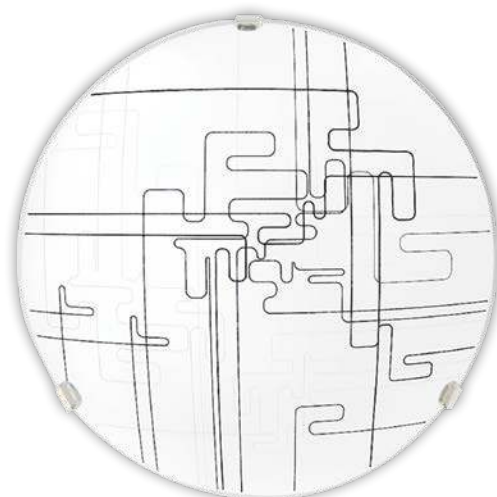

■ TETRIX 25

LY-6068

Dimensiuni/Dimensions: H8,5 × Ø25 cm
 Culoare/Color: alb, negru/white, black
 Material/Material: metal, sticlă/metal, glass
 Bec recomandat/
 Recommended light bulb: 1×E27 max 15W LED
 Bec inclus/Included light
 bulb: nu/no