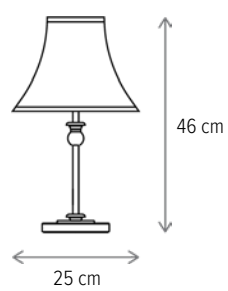

VIPER VEIOZĂ