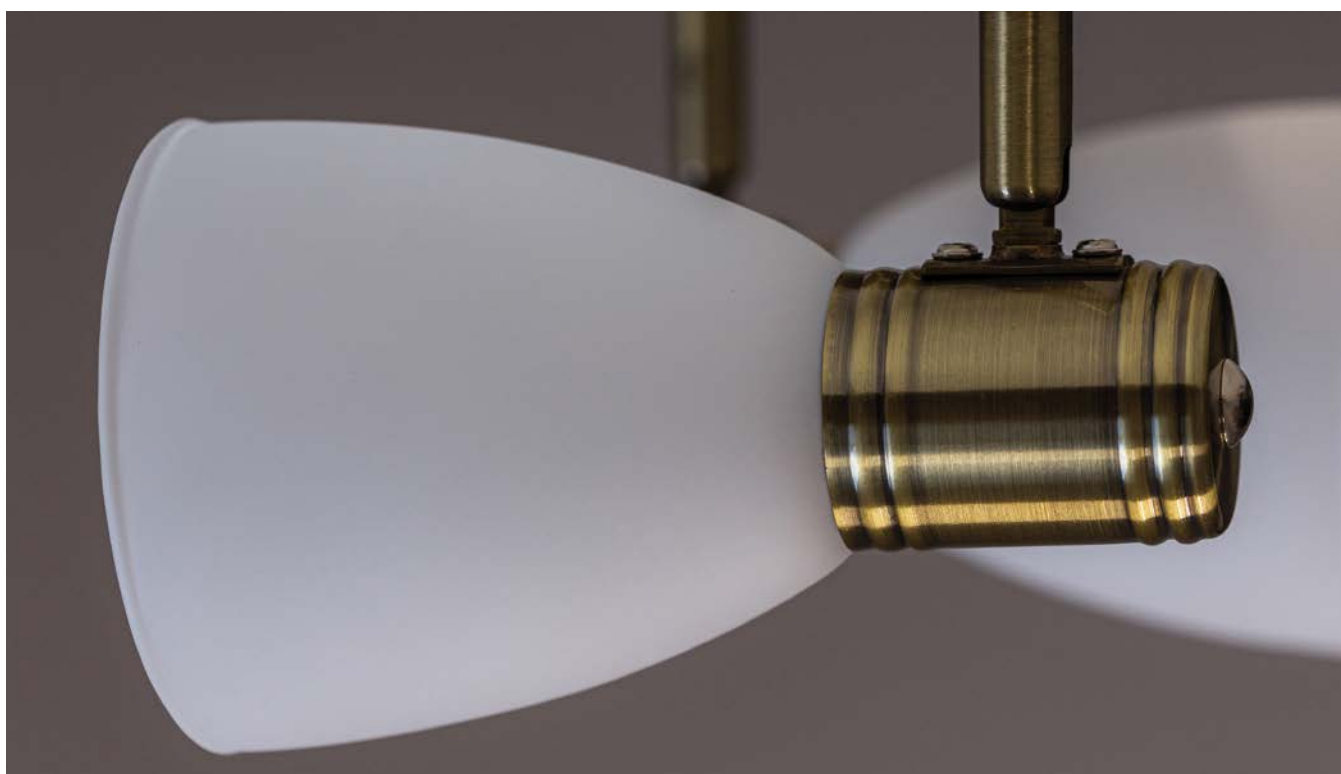

■ BISTRO PL4

KL6216

Dimensiuni/Dimensions: H19 × L38 × W38 cm
Culoare/Color: alb, maro, alamă antichizată/white, brown, antique brass

Material/Material: metal, sticlă/metal, glass

Bec recomandat/

Recommended light bulb: 4×E14 max 9W LED

Bec inclus/Included light

bulb: nu/no