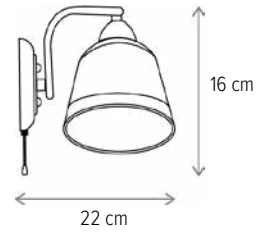

DARKISH AP1