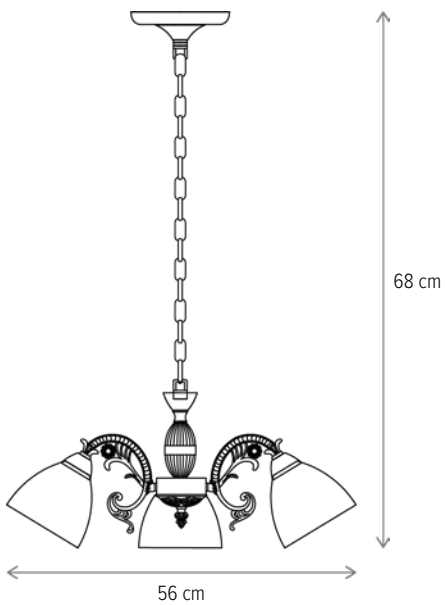

CHARMANT PL5

KL100050

Dimensiuni/Dimensions: H38 × Ø40 cm
Culoare/Color: auriu, transparent/gold, clear
Material/Material: metal, sticlă/metal, glass
Bec recomandat/
Recommended light bulb: 5×E14 max 9W LED
Bec inclus/Included light
bulb: nu/no

MANDY 5

MANDY AP1

MANDY SP3

MANDY SP5

ANKA

ANKA 3

LY-3232

Dimensiuni/Dimensions: H30 × Ø56 cm
Culoare/Color: alb, bronz antichizat, natur/white, antique bronze, natur
Material/Material: metal, sticlă, lemn/metal, glass, wood
Bec recomandat/
Recommended light bulb: 3×E27 max 15W LED
Bec inclus/Included light bulb: nu/no