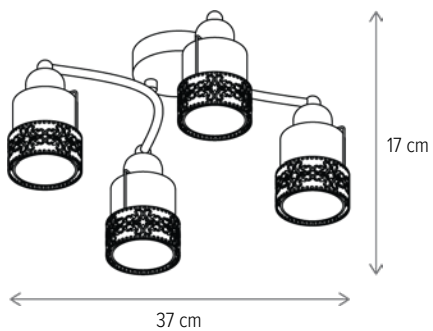

ROMANTIK PL4