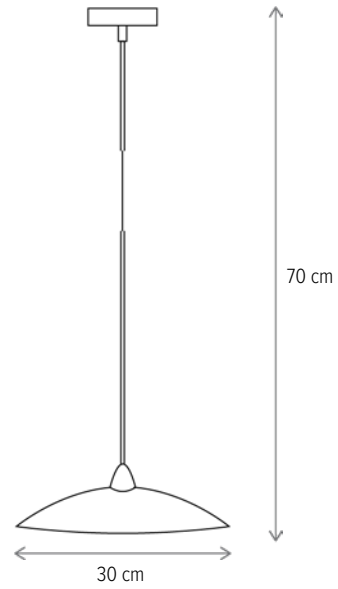

LUNAR D400/S
TETRIX PND 40
VULCAN PND 40
DUNE PND 40