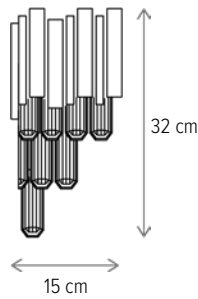

DISCRET AP2