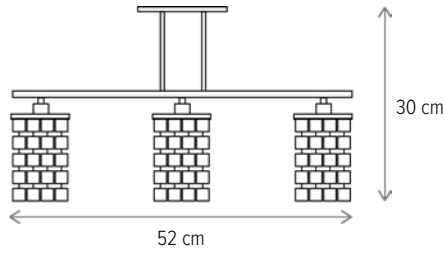

CHARMANT AP2