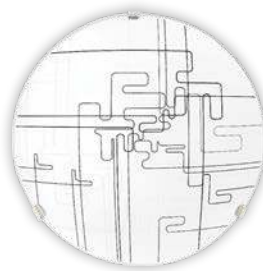

TETRIX 25

LY-6068