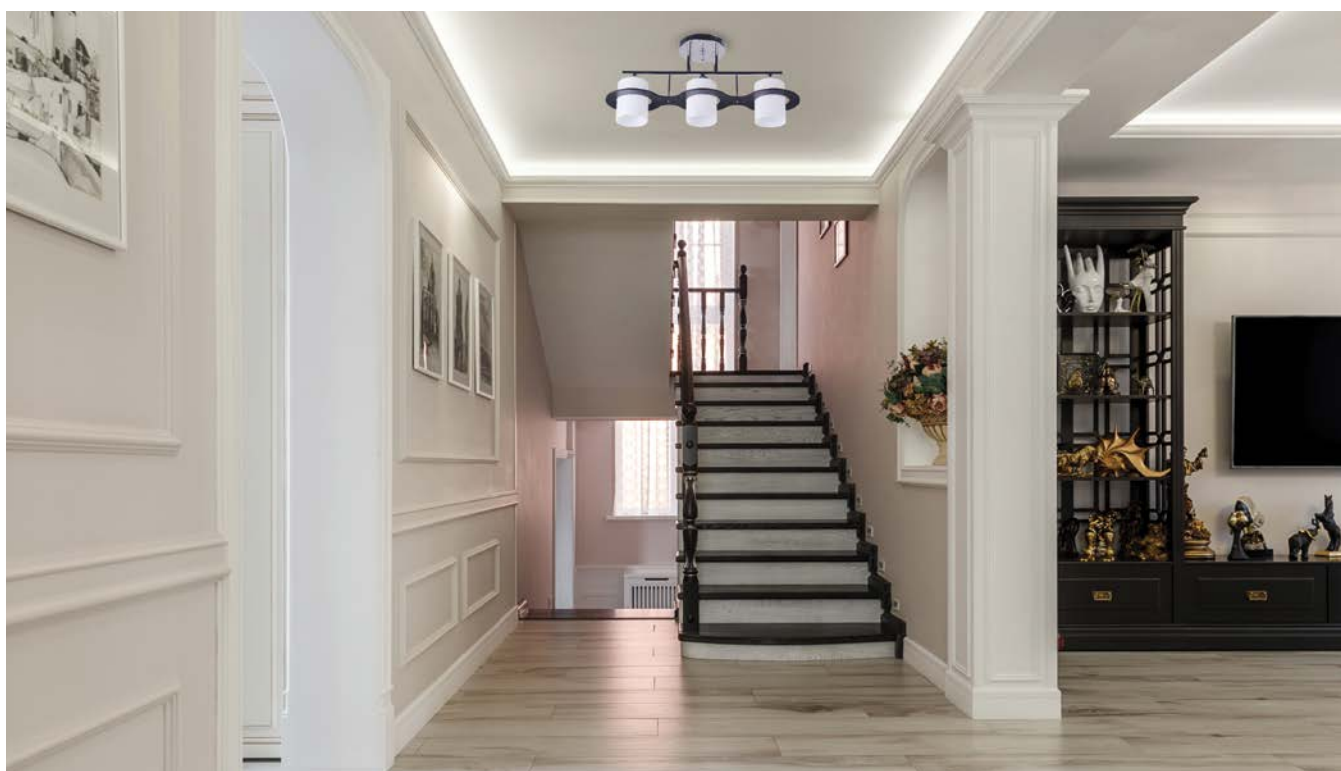

OLAF 3

LY-3086

Dimensiuni/Dimensions: H25 × L55 × W15 cm
Culoare/Color: alb, maro, crom/white, brown, chrome
Material/Material: metal, sticlă, lemn/metal, glass, wood
Bec recomandat/
Recommended light bulb: 3×E27 max 15W LED
Bec inclus/Included light bulb: nu/no