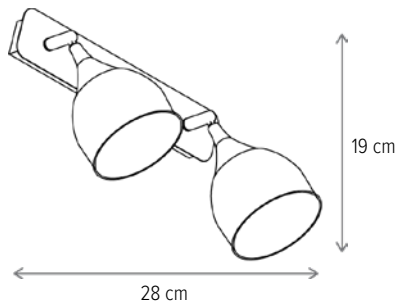

pg. 196-205

CRACK AP2