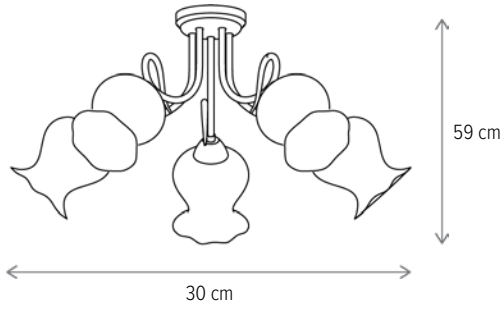

COLUMBINE 5