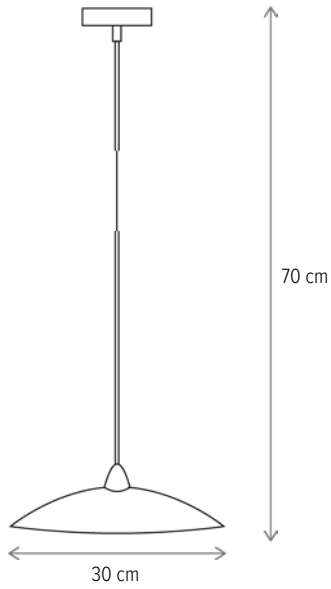

LUNAR D300/S
DUNE PND 30