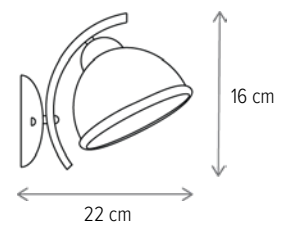

RUSTY AP1

RUSTY 5

BRAN

BRAN 3

KL103014

Dimensiuni/Dimensions: H46 × Ø46 cm
Culoare/Color: maro, negru, alb/brown, black, white
Material/Material: metal, sticlă, lemn/metal, glass, wood
Bec recomandat/
Recommended light bulb: 3×E27 max 15W LED
Bec inclus/Included light bulb: nu/no