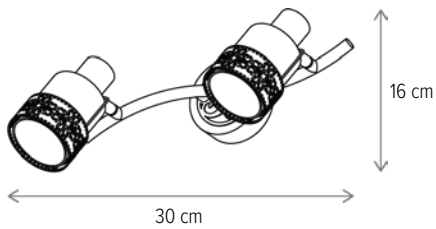

pg. 184-193

ROMANTIK AP2