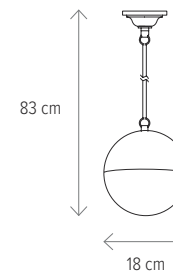

KORA 7

KL137001

Dimensiuni/Dimensions: **H 83 x Ø 18 cm**
Culoare/Color: **negru/black**
Material/Material: **aluminiu, PC/aluminium, PC**
Bec recomandat/
Recommended light bulb: **1 x E27 max 15W**
Bec inclus/Included light bulb: **nu/no**