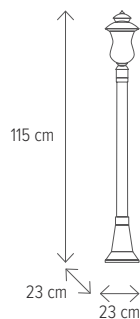

MANCHESTER 7

KL6673

Dimensiuni/Dimensions: **H 70 x L 23 x W 23 cm**
 Culoare/Color: **negru antic/antique black**
 Material/Material: **aluminiu, sticlă/aluminium, glass**
 Bec recomandată/
 Recommended light bulb: **2 x E14 max 9W**
 Bec inclus/Included light bulb: **nu/no**

MANCHESTER

MANCHESTER 4

KL6674

Dimensiuni/Dimensions: **H 115 x L 23 x W 23 cm**
Culoare/Color: **negru antic/antique black**
Material/Material: **aliniu, sticlă/aluminium, glass**
Bec recomandat/
Recommended light bulb: **2 x E14 max 9W**
Bec inclus/Included light bulb: **nu/no**