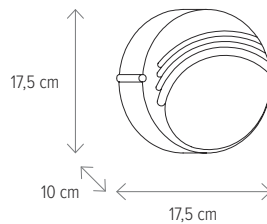

PARMA ALB

KL3012

Dimensiuni/Dimensions: **H 17,5 x L 17,5 x W 10 cm**
Culoare/Color: **alb/white**
Material/Material: **aluminium, sticlă/aluminium, glass**

Bec recomandat/
Recommended light bulb: **1 x E27 max 15W**
Bec inclus/Included light bulb: **nu/no**