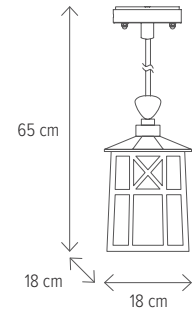

SPOKANE 6

KL5550

Dimensiuni/Dimensions: H 227 x L 55 x W 55 cm
Culoare/Color: bronz antic/antique bronze
Material/Material: aluminiu, sticlă/aluminium, glass
Bec recomandat/
Recommended light bulb: 3 x E27 max 15W
Bec inclus/Included light bulb: nu/no

OHIO

OHIO

KL5488

Dimensiuni/Dimensions: **H 20 x L 30 x W 30 cm**
Culoare/Color: **maro/brown**
Material/Material: **aluminiu, sticlă/aluminium, glass**

Bec recomandat/
Recommended light bulb: **1 x E27 max 15W**
Bec inclus/Included light bulb: **nu/no**

OXFORD 3

KL6676

Dimensiuni/Dimensions: **H 33 x L 18 x W 25 cm**
 Culoare/Color: **brun/brown**
 Material/Material: **aluminiu, sticlă/aluminium, glass**
 Bec recomandată/
 Recommended light bulb: **1 x E27 max 15W**
 Bec inclus/Included light bulb: **nu/no**

OXFORD 7

KL6677

Dimensiuni/Dimensions: **H 65 x L 18 x W 18 cm**
 Culoare/Color: **brun/brown**
 Material/Material: **aluminiu, sticlă/aluminium, glass**
 Bec recomandată/
 Recommended light bulb: **1 x E27 max 15W**
 Bec inclus/Included light bulb: **nu/no**