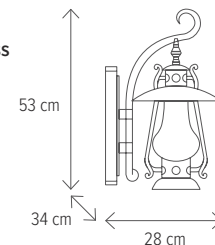

PETROL 1

KL5466

Dimensiuni/Dimensions: **H 53 x L 27,5 x W 34 cm**
 Culoare/Color: **bronz antic/antique bronze**
 Material/Material: **aluminiu, sticlă/aluminium, glass**
 Bec recomandată/
 Recommended light bulb: **1 x E27 max 15W**
 Bec inclus/Included light bulb: **nu/no**

PETROL 10

KL5493

Dimensiuni/Dimensions: **H 39 x L 26 x W 16 cm**
 Culoare/Color: **bronz antic/antique bronze**
 Material/Material: **aluminiu, sticlă/aluminium, glass**
 Bec recomandată/
 Recommended light bulb: **1 x E27 max 15W**
 Bec inclus/Included light bulb: **nu/no**

PETROL 2

KL5467

Dimensiuni/Dimensions: **H 66 x L 28 x W 28 cm**
 Culoare/Color: **bronz antic/antique bronze**
 Material/Material: **aluminium, sticlă/aluminium, glass**
 Bec recomandat/
 Recommended light bulb: **1 x E27 max 15W**
 Bec inclus/Included light bulb: **nu/no**

PETROL

PETROL 3

KL5465

Dimensiuni/Dimensions: **H 53 x L 28 x W 34 cm**
 Culoare/Color: **bronz antic/antique bronze**
 Material/Material: **aluminium, sticlă/aluminium, glass**
 Bec recomandat/
 Recommended light bulb: **1 x E27 max 15W**
 Bec inclus/Included light bulb: **nu/no**