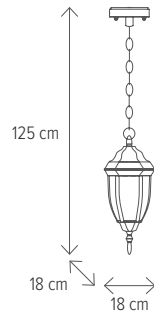

BABYLON 7 RUSTIC

LY-2003

Dimensiuni/Dimensions: **H 125 x L 18 x W 18 cm**
Culoare/Color: **rustic/rustic**
Material/Material: **aluminiu, sticlă/aluminium, glass**

Bec recomandat/
Recommended light bulb: **1 x E27 max 15W**
Bec inclus/Included light bulb: **nu/no**