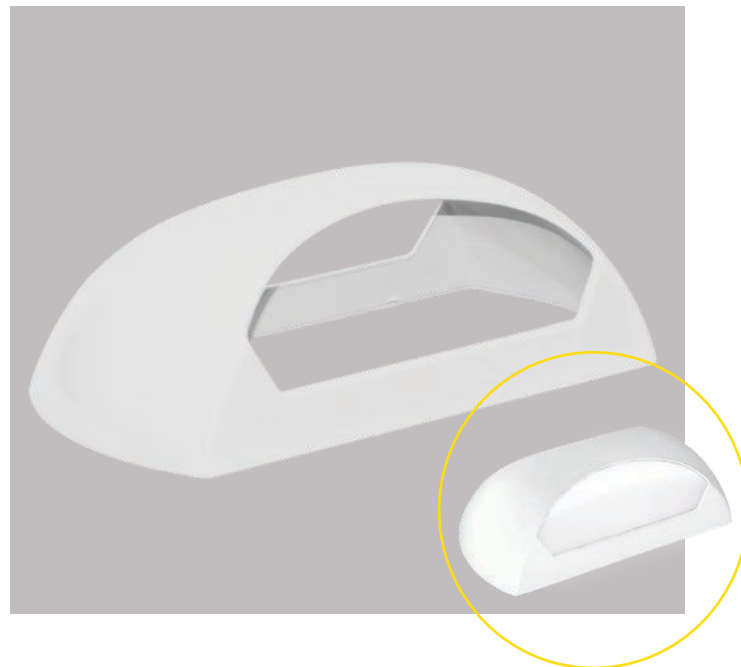

BUTTER WHITE

KL121016

Dimensiuni/Dimensions: **H 7 x L 23 x W 10,5 cm**
Culoare/Color: **alb/white**
Material/Material: **PC/PC**
Led: **12W**
Led inclus/Led included: **da/yes**
Clasă energetică/Energy class: **G**

BUTTER ACCW

KL121019

Dimensiuni/Dimensions: **H 7 x L 23 x W 10,5 cm**
Culoare/Color: **alb/white**
Material/Material: **PC/PC**