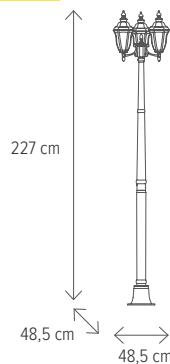

BALTIMORE 4

KL5537

Dimensiuni/Dimensions: **H 140 x L 19 x W 29 cm**
 Culoare/Color: **maro/brown**
 Material/Material: **aluminiu, sticlă/aluminium, glass**

Bec recomandat/
 Recommended light bulb: **1 x E27 max 15W**
 Bec inclus/Included light bulb: **nu/no**

BALTIMORE

BALTIMORE 6

KL5538

Dimensiuni/Dimensions: H 227 x L 48,5 x W 48,5 cm
Culoare/Color: maro/brown
Material/Material: aluminiu, sticlă/aluminium, glass

Bec recomandat/
Recommended light bulb: 3 x E27 max 15W
Bec inclus/Included light bulb: nu/no

Dimensiuni/Dimensions: **H 33 x L 16 x W 20 cm**
 Culoare/Color: **bronz antic/antique bronze**
 Material/Material: **aluminiu, sticlă/aluminium, glass**
 Bec recomandată/
 Recommended light bulb: **1 x E27 max 15W**
 Bec inclus/Included light bulb: **nu/no**