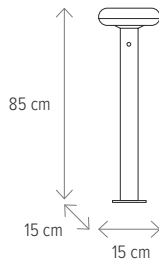

STRONG 2

KL132004

Dimensiuni/Dimensions: **H 14,5 x L 20 x W 9 cm**
 Culoare/Color: **crom/chrome**
 Material/Material: **oțel inoxidabil, sticlă/stainless steel, glass**

Bec recomandat/
 Recommended light bulb: **2 x GU10 max 8W**
 Bec inclus/Included light bulb: **nu/no**

QUEBEC 1

KL6267

Dimensiuni/Dimensions: **H 17,5 x L 15 x W 17 cm**
 Culoare/Color: **crom/chrome**
 Material/Material: **metal/metal**
 Led: **11W**
 Led inclus/Led included: **da/yes**
 Clasă energetică/Energy class: **G**

LED

QUEBEC

QUEBEC 4/SENZOR

KL6266

Dimensiuni/Dimensions: **H 85 x L 15 x W 15 cm**
 Culoare/Color: **crom/chrome**
 Material/Material: **metal/metal**
 Led: **11W**
 Led inclus/Led included: **da/yes**
 Clasă energetică/Energy class: **G**

QUEBEC 1/SENZOR

KL6268

Dimensiuni/Dimensions: **H 17,5 x L 15 x W 17 cm**
 Culoare/Color: **crom/chrome**
 Material/Material: **metal/metal**
 Led: **11W**
 Led inclus/Led included: **da/yes**
 Clasă energetică/Energy class: **G**