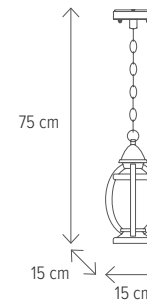

OLDIES 7

KL6220

Dimensiuni/Dimensions: **H 75 x L 15 x W 15 cm**
Culoare/Color: **negru/black**
Material/Material: **aluminiu, sticlă/aluminium, glass**
Bec recomandată/
Recommended light bulb: **1 x E27 max 15W**
Bec inclus/Included light bulb: **nu/no**