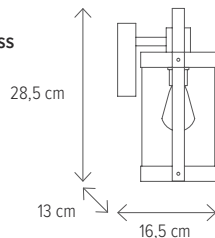

NORWICH 7

KL6681

Dimensiuni/Dimensions: **H 65 x L 12 x W 12 cm**
 Culoare/Color: **maro/brown**
 Material/Material: **aluminiu, sticlă/aluminium, glass**
 Bec recomandat/
 Recommended light bulb: **1 x E27 max 15W**
 Bec inclus/Included light bulb: **nu/no**

NORWICH

BLAZE 3R

KL133002

Dimensiuni/Dimensions: **H 28,5 x W 13 x Ø 16,5 cm**
 Culoare/Color: **cafeniu/coffee**
 Material/Material: **aluminu, sticlă/aluminium, glass**
 Bec recomandat/
 Recommended light bulb: **1 x E27 max 15W**
 Bec inclus/Included light bulb: **nu/no**