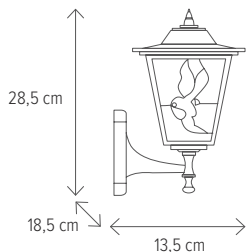

WINDSOR

BOSTON 1 BRONZ

KL5491

Dimensiuni/Dimensions: **H 28,5 x L 13,5 x W 18,5 cm**
 Culoare/Color: **bronz antic/antique bronze**
 Material/Material: **aluminiu, sticlă/aluminium, glass**

Bec recomandat/
 Recommended light bulb: **1 x E27 max 15W**
 Bec inclus/Included light bulb: **nu/no**