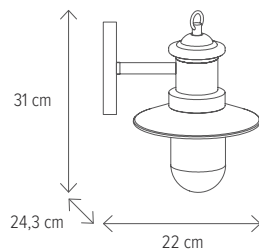

DERBY

OLIVER

KL133006

Dimensiuni/Dimensions: **H 31 x W 24,3 x Ø 22 cm**
Culoare/Color: **verde/green**
Material/Material: **metal, sticlă/metal, glass**
Bec recomandată/
Recommended light bulb: **1 x E27 max 15W**
Bec inclus/Included light bulb: **nu/no**