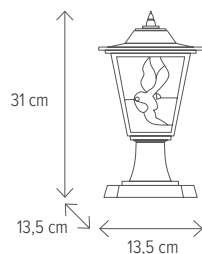

BOSTON

BOSTON 2 BRUN

KL5495

Dimensiuni/Dimensions: **H 31 x L 13,5 x W 13,5 cm**
Culoare/Color: **brun/brown**
Material/Material: **aluminiu, sticlă/aluminium, glass**

Bec recomandat/
Recommended light bulb: **1 x E27 max 15W**
Bec inclus/Included light bulb: **nu/no**

BOSTON

JERSEY 1

KL5545

Dimensiuni/Dimensions: **H 44 x L 18,5 x W 25 cm**
 Culoare/Color: **brun/brown**
 Material/Material: **aluminiu, sticlă/aluminium, glass**

Bec recomandat/
 Recommended light bulb: **1 x E27 max 15W**
 Bec inclus/Included light bulb: **nu/no**

JERSEY 3

KL5543

Dimensiuni/Dimensions: **H 36 x L 18,5 x W 18,5 cm**
 Culoare/Color: **brun/brown**
 Material/Material: **aluminiu, sticlă/aluminium, glass**

Bec recomandat/
 Recommended light bulb: **1 x E27 max 15W**
 Bec inclus/Included light bulb: **nu/no**