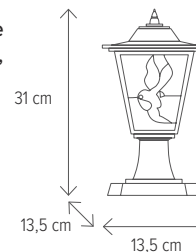

BOSTON 2 BRONZ

KL5492

Dimensiuni/Dimensions: **H 31 x L 13,5 x W 13,5 cm**
Culoare/Color: **bronz antic/antique bronze**
Material/Material: **aluminiu, sticlă/aluminium, glass**

Bec recomandat/
Recommended light bulb: **1 x E27 max 15W**
Bec inclus/Included light bulb: **nu/no**