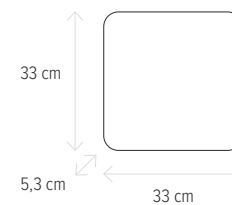

TETRA 24W

KL151012

Dimensiuni/Dimensions: **H 5,3 x L 33 x W 33 cm**
Culoare/Color: **alb/white**
Material/Material: **PC/PC**
Led: **24W**
Led inclus/Led included: **inclus/included**