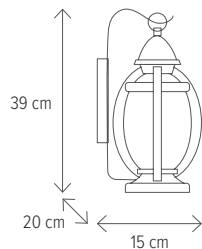

PETROL 7

KL5468

Dimensiuni/Dimensions: **H 100 x L 28 x W 28 cm**
Culoare/Color: **bronz antic/antique bronze**
Material/Material: **aluminiu, sticlă/aluminium, glass**
Bec recomandat/
Recommended light bulb: **1 x E27 max 15W**
Bec inclus/Included light bulb: **nu/no**

PETROL

PETROL 5

KL5494

Dimensiuni/Dimensions: **H 250 x L 28 x W 44 cm**
Culoare/Color: **bronz antic/antique bronze**
Material/Material: **aluminium, sticlă/aluminium, glass**
Bec recomandat/
Recommended light bulb: **1 x E27 max 15W**
Bec inclus/Included light bulb: **nu/no**

PETROL 6

KL5470

Dimensiuni/Dimensions: **H 270 x L 61 x W 61 cm**
 Culoare/Color: **bronz antic/antique bronze**
 Material/Material: **aluminiu, sticlă/aluminium, glass**
 Bec recomandat/
 Recommended light bulb: **3 x E27 max 15W**
 Bec inclus/Included light bulb: **nu/no**

PETROL

OLDIES 3

KL6219

Dimensiuni/Dimensions: **H 39 x L 15 x W 20 cm**
 Culoare/Color: **negru/black**
 Material/Material: **aluminiu, sticlă/aluminium, glass**
 Bec recomandată/
 Recommended light bulb: **1 x E27 max 15W**
 Bec inclus/Included light bulb: **nu/no**