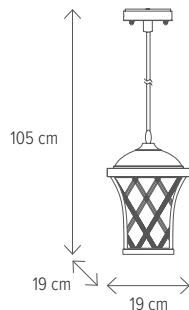

JERSEY 7

KL5544

Dimensiuni/Dimensions: **H 105 x L 19 x W 19 cm**
Culoare/Color: **brun/brown**
Material/Material: **aluminiu, sticlă/aluminium, glass**

Bec recomandat/
Recommended light bulb: **1 x E27 max 15W**
Bec inclus/Included light bulb: **nu/no**