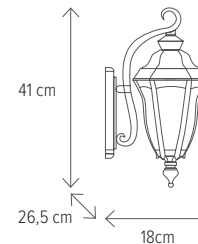

NUVOLA 7

NUVOLA 2

BALTIMORE 1

KL5534

Dimensiuni/Dimensions: **H 41 x L 18 x W 26,5 cm**
 Culoare/Color: **maro/brown**
 Material/Material: **aluminiu, sticlă/aluminium, glass**

Bec recomandat/
 Recommended light bulb: **1 x E27 max 15W**
 Bec inclus/Included light bulb: **nu/no**

BALTIMORE 3

KL5535

Dimensiuni/Dimensions: **H 41 x L 18 x W 26,5 cm**
 Culoare/Color: **maro/brown**
 Material/Material: **aluminiu, sticlă/aluminium, glass**

Bec recomandat/
 Recommended light bulb: **1 x E27 max 15W**
 Bec inclus/Included light bulb: **nu/no**