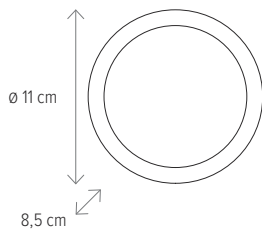

FEISS 5

KL121049

Dimensiuni/Dimensions: **H 8,5 x Ø 11 cm**

Culoare/Color: **negru/black**

Material/Material: **aliniu, acril/aluminium, acryl**

Led: **6W**

Led inclus/Led included: **da/yes**

Clasă energetică/Energy class: **G**