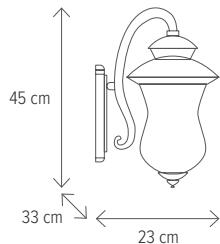

MANCHESTER 7

KL6673

Dimensiuni/Dimensions: **H 70 x L 23 x W 23 cm**
 Culoare/Color: **negru antic/antique black**
 Material/Material: **aluminiu, sticlă/aluminium, glass**
 Bec recomandată/
 Recommended light bulb: **2 x E14 max 9W**
 Bec inclus/Included light bulb: **nu/no**

MANCHESTER

MANCHESTER 4

KL6674

Dimensiuni/Dimensions: **H 115 x L 23 x W 23 cm**
Culoare/Color: **negru antic/antique black**
Material/Material: **aliniu, sticlă/aluminium, glass**
Bec recomandat/
Recommended light bulb: **2 x E14 max 9W**
Bec inclus/Included light bulb: **nu/no**