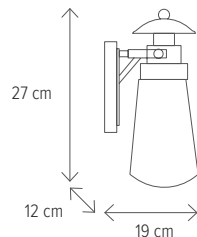

NEW

TOLSON

NORWICH 3

KL6680

Dimensiuni/Dimensions: **H 27 x L 19 x W 12 cm**
 Culoare/Color: **maro/brown**
 Material/Material: **aluminiu, sticlă/aluminium, glass**
 Bec recomandat/
 Recommended light bulb: **1 x E27 max 15W**
 Bec inclus/Included light bulb: **nu/no**

NORWICH 7

KL6681

Dimensiuni/Dimensions: **H 65 x L 12 x W 12 cm**
 Culoare/Color: **maro/brown**
 Material/Material: **aluminiu, sticlă/aluminium, glass**
 Bec recomandat/
 Recommended light bulb: **1 x E27 max 15W**
 Bec inclus/Included light bulb: **nu/no**