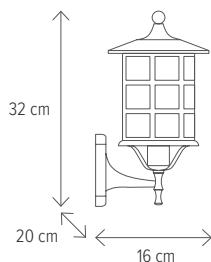

GRAND

GRAND

LY-2067

Dimensiuni/Dimensions: **H 24,5 x L 18 x W 15 cm**
Culoare/Color: **brun/brown**
Material/Material: **aluminiu, sticlă/aluminium, glass**

Bec recomandat/
Recommended light bulb: **1 x E27 max 15W**
Bec inclus/Included light bulb: **nu/no**

ATLANTA 1 BRUN

KL5521

Dimensiuni/Dimensions: **H 32 x L 16 x W 20 cm**
 Culoare/Color: **maro/brown**
 Material/Material: **aluminiu, sticlă/aluminium, glass**
 Bec recomandat/
 Recommended light bulb: **1 x E27 max 15W**
 Bec inclus/Included light bulb: **nu/no**