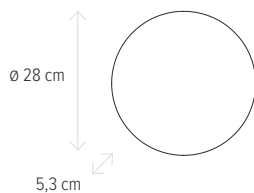

PLUMP 18W

KL151013

Dimensiuni/Dimensions: **H 5,3 x Ø 28 cm**
Culoare/Color: **alb/white**
Material/Material: **PC/PC**
Led: **18 W**
Led inclus/Led included: **inclus/included**