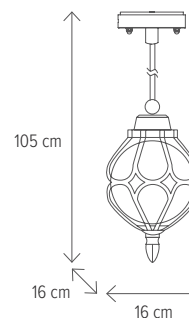

SPOKANE 4

RENO 7

KL0069

Dimensiuni/Dimensions: **H 105 x L 16 x W 16 cm**
Culoare/Color: **bronz antic/antique bronze**
Material/Material: **aluminiu, sticlă/aluminium, glass**
Bec recomandată/
Recommended light bulb: **1 x E27 max 15W**
Bec inclus/Included light bulb: **nu/no**