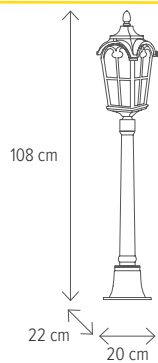

ATLANTA

SPOKANE 1

KL5547

Dimensiuni/Dimensions: **H 43 x L 16 x W 24 cm**
 Culoare/Color: **bronz antic/antique bronze**
 Material/Material: **aluminiu, sticlă/aluminium, glass**
 Bec recomandată/
 Recommended light bulb: **1 x E27 max 15W**
 Bec inclus/Included light bulb: **nu/no**

SPOKANE 3

KL5546

Dimensiuni/Dimensions: **H 37 x L 16 x W 25 cm**
 Culoare/Color: **bronz antic/antique bronze**
 Material/Material: **aluminiu, sticlă/aluminium, glass**
 Bec recomandată/
 Recommended light bulb: **1 x E27 max 15W**
 Bec inclus/Included light bulb: **nu/no**

SPOKANE

SPOKANE 4

KL5549

Dimensiuni/Dimensions: **H 108 x L 20 x W 22 cm**
Culoare/Color: **bronz antic/antique bronze**
Material/Material: **aluminiu, sticlă/aluminium, glass**
Bec recomandat/
Recommended light bulb: **1 x E27 max 15W**
Bec inclus/Included light bulb: **nu/no**

SPOKANE

SPOKANE 7

KL5548

Dimensiuni/Dimensions: **H 104 x L 16 x W 14 cm**
Culoare/Color: **bronz antic/antique bronze**
Material/Material: **aluminiu, sticlă/aluminium, glass**
Bec recomandat/
Recommended light bulb: **1 x E27 max 15W**
Bec inclus/Included light bulb: **nu/no**