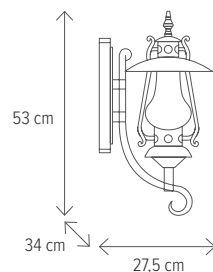

MANCHESTER

MANCHESTER 4

KL6674

Dimensiuni/Dimensions: **H 115 x L 23 x W 23 cm**
Culoare/Color: **negru antic/antique black**
Material/Material: **aliniu, sticlă/aluminium, glass**
Bec recomandat/
Recommended light bulb: **2 x E14 max 9W**
Bec inclus/Included light bulb: **nu/no**

KINGSTON

KINGSTON 4

KL6230

Dimensiuni/Dimensions: **H 120 x L 20 x W 20 cm**
 Culoare/Color: **maro/brown**
 Material/Material: **aluminiu, sticlă/aluminium, glass**
 Bec recomandată/
 Recommended light bulb: **1 x E27 max 15W**
 Bec inclus/Included light bulb: **nu/no**

KINGSTON

KINGSTON 6

KL6231

Dimensiuni/Dimensions: **H 230 x L 51 x W 51 cm**
Culoare/Color: **maro/brown**
Material/Material: **aluminiu, sticlă/aluminium, glass**
Bec recomandat/
Recommended light bulb: **3 x E27 max 15W**
Bec inclus/Included light bulb: **nu/no**

PETROL 1

KL5466

Dimensiuni/Dimensions: **H 53 x L 27,5 x W 34 cm**
 Culoare/Color: **bronz antic/antique bronze**
 Material/Material: **aluminiu, sticlă/aluminium, glass**
 Bec recomandată/
 Recommended light bulb: **1 x E27 max 15W**
 Bec inclus/Included light bulb: **nu/no**