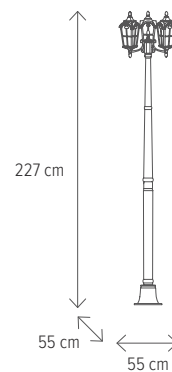

SPOKANE 3

KL5546

Dimensiuni/Dimensions: **H 37 x L 16 x W 25 cm**
 Culoare/Color: **bronz antic/antique bronze**
 Material/Material: **aluminiu, sticlă/aluminium, glass**
 Bec recomandată/
 Recommended light bulb: **1 x E27 max 15W**
 Bec inclus/Included light bulb: **nu/no**

SPOKANE

SPOKANE 4

KL5549

Dimensiuni/Dimensions: **H 108 x L 20 x W 22 cm**
Culoare/Color: **bronz antic/antique bronze**
Material/Material: **aluminiu, sticlă/aluminium, glass**
Bec recomandat/
Recommended light bulb: **1 x E27 max 15W**
Bec inclus/Included light bulb: **nu/no**

SPOKANE

SPOKANE 7

KL5548

Dimensiuni/Dimensions: **H 104 x L 16 x W 14 cm**
Culoare/Color: **bronz antic/antique bronze**
Material/Material: **aluminiu, sticlă/aluminium, glass**
Bec recomandat/
Recommended light bulb: **1 x E27 max 15W**
Bec inclus/Included light bulb: **nu/no**

SPOKANE 6

KL5550

Dimensiuni/Dimensions: H 227 x L 55 x W 55 cm
Culoare/Color: bronz antic/antique bronze
Material/Material: aluminiu, sticlă/aluminium, glass
Bec recomandat/
Recommended light bulb: 3 x E27 max 15W
Bec inclus/Included light bulb: nu/no