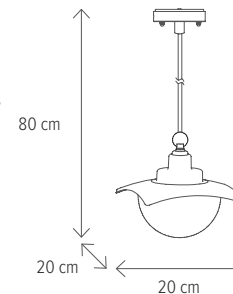

NEW

KORA

CLASIC/CLASSIC

DERBY 3

KL133000

Dimensiuni/Dimensions: **H 28,5 x L 20 x W 26,5 cm**
 Culoare/Color: **negru/black**
 Material/Material: **aluminiu, sticlă/aluminium, glass**

Bec recomandat/
 Recommended light bulb: **1 x E27 max 15W**
 Bec inclus/Included light bulb: **nu/no**

DERBY 7

KL137000

Dimensiuni/Dimensions: **H 80 x L 20 x W 20 cm**
 Culoare/Color: **negru/black**
 Material/Material: **aluminiu, sticlă/aluminium, glass**

Bec recomandat/
 Recommended light bulb: **1 x E27 max 15W**
 Bec inclus/Included light bulb: **nu/no**