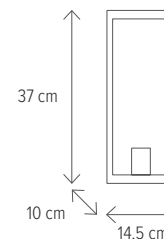

NEW

JARVIS

POWER 1

KL131006

Dimensiuni/Dimensions: **H 26 x L 15 x W 10 cm**
 Culoare/Color: **negru/black**
 Material/Material: **aluminiu, sticlă/aluminium, glass**
 Bec recomandat/
 Recommended light bulb: **1 x E27 max 15W**
 Bec inclus/Included light bulb: **nu/no**

POWER 2

KL132005

Dimensiuni/Dimensions: **H 37 x L 14,5 x W 10 cm**
 Culoare/Color: **negru/black**
 Material/Material: **aluminiu, sticlă/aluminium, glass**
 Bec recomandat/
 Recommended light bulb: **2 x E27 max 15W**
 Bec inclus/Included light bulb: **nu/no**

NEW

POWER

POWER 4

KL134004

Dimensiuni/Dimensions: **H 100 x L 14,5 x W 14,5 cm**
Culoare/Color: **negru/black**
Material/Material: **aluminiu, sticlă/aluminium, glass**
Bec recomandată/
Recommended light bulb: **1 x E27 max 15W**
Bec inclus/Included light bulb: **nu/no**