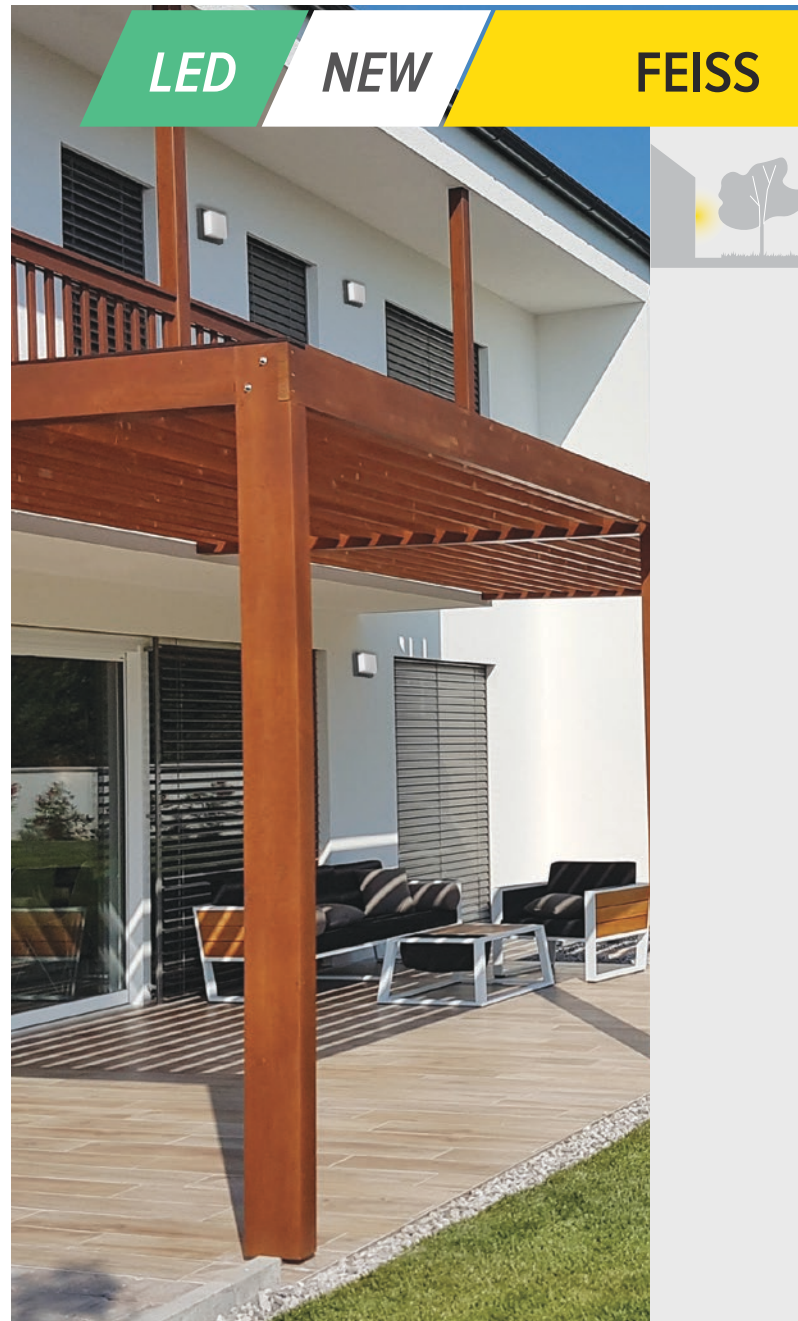

FEISS 1

KL121024

Dimensiuni/Dimensions: **H 15,5 x L 15,5 x W 10 cm**
Culoare/Color: **negru/black**
Material/Material: **aluminiu, acril/aluminium, acryl**
Led: **12W**
Led inclus/Led included: **da/yes**
Clasă energetică/Energy class: **G**