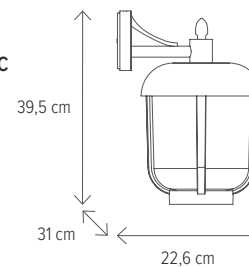

TOLSON 3

KL133007

Dimensiuni/Dimensions: **H 39,5 x W 31 x Ø 22,6 cm**
Culoare/Color: **negru/black**
Material/Material: **aluminiu, PC/aluminium, PC**
Bec recomandat/
Recommended light bulb: **1 x E27 max 15W**
Bec inclus/Included light bulb: **nu/no**