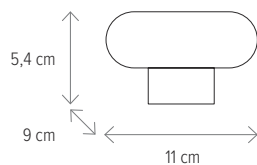

ASCOT

JOKER 1

KL121047

Dimensiuni/Dimensions: **H 5,4 x L 11 x W 9 cm**
 Culoare/Color: **negru/black**
 Material/Material: **aliniu, PC/aluminium, PC**
 Led: **7,5W**
 Led inclus/Led included: **da/yes**
 Clasă energetică/Energy class: **F**