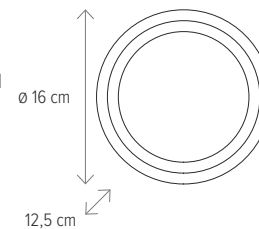

FEISS 4

KL121027

Dimensiuni/Dimensions: **H 12,5 x Ø 16 cm**
Culoare/Color: **negru/black**
Materiale/Material: **aliniu, acril/aluminium, acryl**
Led:
Led inclus/Led included: **12W**
Clasă energetică/Energy class: **G**