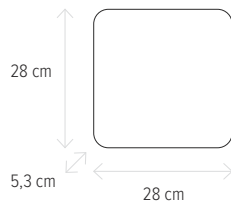

FULL 24W

KL151010

Dimensiuni/Dimensions: **H 5,3 x Ø 33 cm**
Culoare/Color: **alb/white**
Material/Material: **PC/PC**
Led: **24W**
Led inclus/Led included: **inclus/included**

LED

FULL

Temperatură de culoare
Color temperature

TETRA 24W

KL151012

Dimensiuni/Dimensions: **H 5,3 x L 33 x W 33 cm**
Culoare/Color: **alb/white**
Material/Material: **PC/PC**
Led: **24W**
Led inclus/Led included: **inclus/included**

LED

TETRA

ROUGH 18W

KL151014

Dimensiuni/Dimensions: **H 5,3 x L 28 x W 28 cm**

Culoare/Color: **alb/white**

Material/Material: **PC/PC**

Led: **18 W**

Led inclus/Led included: **inclus/included**

IP 54

Warranty
5 years

LED