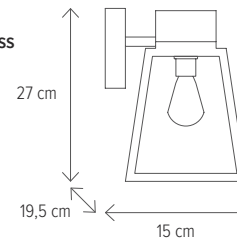

BLAZE 3S

KL133003

Dimensiuni/Dimensions: **H 27 x L 15 x W 19,5 cm**
Culoare/Color: **cafeniu/coffee**
Material/Material: **aluminu, sticlă/aluminium, glass**
Bec recomandat/
Recommended light bulb: **1 x E27 max 15W**
Bec inclus/Included light bulb: **nu/no**