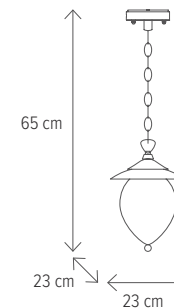

Dimensiuni/Dimensions: **H 33 x L 16 x W 20 cm**
 Culoare/Color: **bronz antic/antique bronze**
 Material/Material: **aluminiu, sticlă/aluminium, glass**
 Bec recomandată/
 Recommended light bulb: **1 x E27 max 15W**
 Bec inclus/Included light bulb: **nu/no**

BABYLON

BABYLON 7 BRONZ

LY-2004

Dimensiuni/Dimensions: **H 125 x L 18 x W 18 cm**
Culoare/Color: **bronz antic/antique bronze**
Material/Material: **aluminiu, sticlă/aluminium, glass**

Bec recomandat/
Recommended light bulb: **1 x E27 max 15W**
Bec inclus/Included light bulb: **nu/no**

EXETER 3

KL6682

Dimensiuni/Dimensions: **H 33 x L 26 x W 23 cm**
 Culoare/Color: **brun închis/dark brown**
 Material/Material: **aluminiu, sticlă/aluminium, glass**
 Bec recomandată/
 Recommended light bulb: **1 x E27 max 15W**
 Bec inclus/Included light bulb: **nu/no**

EXETER 7

KL6683

Dimensiuni/Dimensions: **H 65 x L 23 x W 23 cm**
 Culoare/Color: **brun închis/dark brown**
 Material/Material: **aluminiu, sticlă/aluminium, glass**
 Bec recomandată/
 Recommended light bulb: **1 x E27 max 15W**
 Bec inclus/Included light bulb: **nu/no**