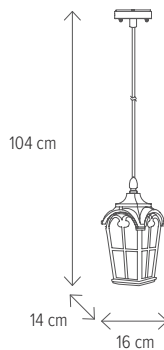

SPOKANE 3

KL5546

Dimensiuni/Dimensions: **H 37 x L 16 x W 25 cm**
 Culoare/Color: **bronz antic/antique bronze**
 Material/Material: **aluminiu, sticlă/aluminium, glass**
 Bec recomandată/
 Recommended light bulb: **1 x E27 max 15W**
 Bec inclus/Included light bulb: **nu/no**

SPOKANE

SPOKANE 4

KL5549

Dimensiuni/Dimensions: **H 108 x L 20 x W 22 cm**
Culoare/Color: **bronz antic/antique bronze**
Material/Material: **aluminiu, sticlă/aluminium, glass**
Bec recomandat/
Recommended light bulb: **1 x E27 max 15W**
Bec inclus/Included light bulb: **nu/no**

SPOKANE

SPOKANE 7

KL5548

Dimensiuni/Dimensions: **H 104 x L 16 x W 14 cm**
Culoare/Color: **bronz antic/antique bronze**
Material/Material: **aluminiu, sticlă/aluminium, glass**
Bec recomandat/
Recommended light bulb: **1 x E27 max 15W**
Bec inclus/Included light bulb: **nu/no**

SPOKANE 6

KL5550

Dimensiuni/Dimensions: H 227 x L 55 x W 55 cm
Culoare/Color: bronz antic/antique bronze
Material/Material: aluminiu, sticlă/aluminium, glass
Bec recomandat/
Recommended light bulb: 3 x E27 max 15W
Bec inclus/Included light bulb: nu/no