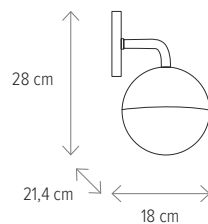

KORA 3

KL133001

Dimensiuni/Dimensions: **H 28 x W 21,4 x Ø 18 cm**
Culoare/Color: **negru/black**
Material/Material: **aluminiu, PC/aluminium, PC**
Bec recomandat/
Recommended light bulb: **1 x E27 max 15W**
Bec inclus/Included light bulb: **nu/no**