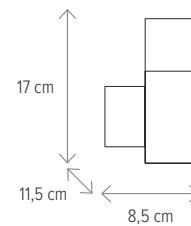

ASCOT 1/SENZOR

KL131001

Dimensiuni/Dimensions: **H 17 x L 8,5 x W 11,5 cm**
Culoare/Color: **antracit/anthracite**
Material/Material: **aluminiu, PC/aluminium, PC**
Bec recomandat/
Recommended light bulb: **1 x E27 max 15W**
Bec inclus/Included light bulb: **nu/no**