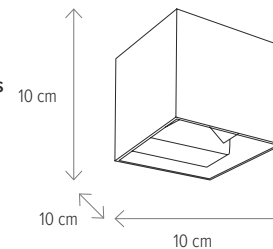

EXPERT BLACK

KL121044

Dimensiuni/Dimensions: **H 10 x L 10 x W 10 cm**
Culoare/Color: **negru/black**
Material/Material: **aliniu, sticlă/aluminium, glass**
Led: **10W**
Led inclus/Led included: **da/yes**
Clasă energetică/Energy class: **G**