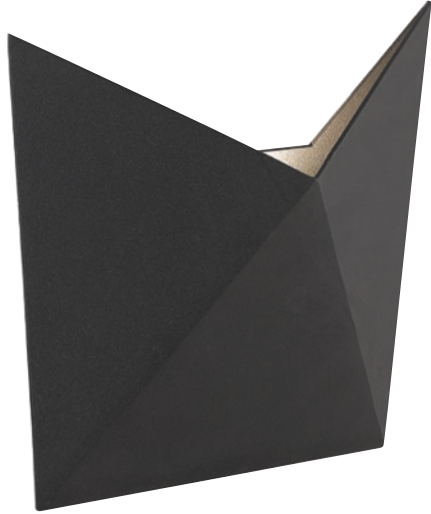

Led: **12W**

Led inclus/Led included: **da/yes**

Clasă energetică/Energy class: **G**

LED

NEW

AMBIANCE

LETTER

KL121041