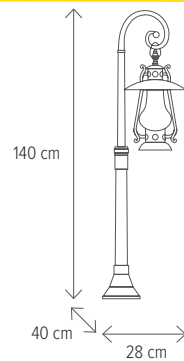

PETROL 10

KL5493

Dimensiuni/Dimensions: **H 39 x L 26 x W 16 cm**
 Culoare/Color: **bronz antic/antique bronze**
 Material/Material: **aluminiu, sticlă/aluminium, glass**
 Bec recomandată/
 Recommended light bulb: **1 x E27 max 15W**
 Bec inclus/Included light bulb: **nu/no**

PETROL 2

KL5467

Dimensiuni/Dimensions: **H 66 x L 28 x W 28 cm**
 Culoare/Color: **bronz antic/antique bronze**
 Material/Material: **aluminium, sticlă/aluminium, glass**
 Bec recomandat/
 Recommended light bulb: **1 x E27 max 15W**
 Bec inclus/Included light bulb: **nu/no**

PETROL

PETROL 3

KL5465

Dimensiuni/Dimensions: **H 53 x L 28 x W 34 cm**
 Culoare/Color: **bronz antic/antique bronze**
 Material/Material: **aluminium, sticlă/aluminium, glass**
 Bec recomandat/
 Recommended light bulb: **1 x E27 max 15W**
 Bec inclus/Included light bulb: **nu/no**

PETROL 4

KL5469

Dimensiuni/Dimensions: **H 140 x L 28 x W 40 cm**
 Culoare/Color: **bronz antic/antique bronze**
 Material/Material: **aluminiu, sticlă/aluminium, glass**
 Bec recomandat/
 Recommended light bulb: **1 x E27 max 15W**
 Bec inclus/Included light bulb: **nu/no**