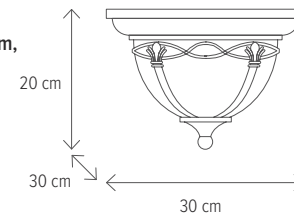

OHIO

OHIO

KL5488

Dimensiuni/Dimensions: **H 20 x L 30 x W 30 cm**
Culoare/Color: **maro/brown**
Material/Material: **aluminiu, sticlă/aluminium, glass**

Bec recomandat/
Recommended light bulb: **1 x E27 max 15W**
Bec inclus/Included light bulb: **nu/no**