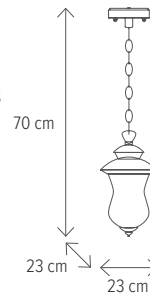

MANCHESTER 7

KL6673

Dimensiuni/Dimensions: **H 70 x L 23 x W 23 cm**
 Culoare/Color: **negru antic/antique black**
 Material/Material: **aluminiu, sticlă/aluminium, glass**
 Bec recomandată/
 Recommended light bulb: **2 x E14 max 9W**
 Bec inclus/Included light bulb: **nu/no**