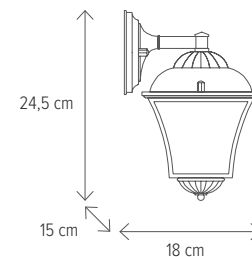

GRAND

GRAND

LY-2067

Dimensiuni/Dimensions: **H 24,5 x L 18 x W 15 cm**
Culoare/Color: **brun/brown**
Material/Material: **aluminiu, sticlă/aluminium, glass**

Bec recomandat/
Recommended light bulb: **1 x E27 max 15W**
Bec inclus/Included light bulb: **nu/no**

ATLANTA 1 BRUN

KL5521

Dimensiuni/Dimensions: **H 32 x L 16 x W 20 cm**
 Culoare/Color: **maro/brown**
 Material/Material: **aluminiu, sticlă/aluminium, glass**
 Bec recomandat/
 Recommended light bulb: **1 x E27 max 15W**
 Bec inclus/Included light bulb: **nu/no**