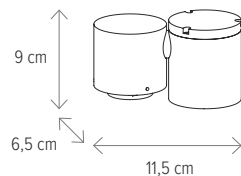

Dimensiuni/Dimensions: **H 17 x L 17 x W 8 cm**

Culoare/Color: **negru/black**

Material/Material: **aliniu, PC/aluminium, PC**

Led: **7,5W**

Led inclus/Led included: **da/yes**

Clasă energetică/Energy class: **G**

NEW

POINT 2

RIAD 1

KL131002

Dimensiuni/Dimensions: **H 9 x L 11,50 x Ø 6,5 cm**
 Culoare/Color: **negru/black**
 Material/Material: **aluminium, sticlă/aluminium, glass**

Bec recomandat/
 Recommended light bulb: **1 x GU10 max 8W**
 Bec inclus/Included light bulb: **nu/no**