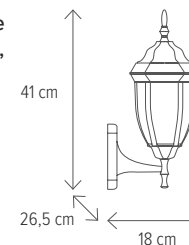

BABYLON 1 BRONZ

LY-2006

Dimensiuni/Dimensions: **H 41 x L 18 x W 26,5 cm**
Culoare/Color: **bronz antic/antique bronze**
Material/Material: **aliniu, sticlă/aluminium, glass**

Bec recomandat/
Recommended light bulb: **1 x E27 max 15W**
Bec inclus/Included light bulb: **nu/no**