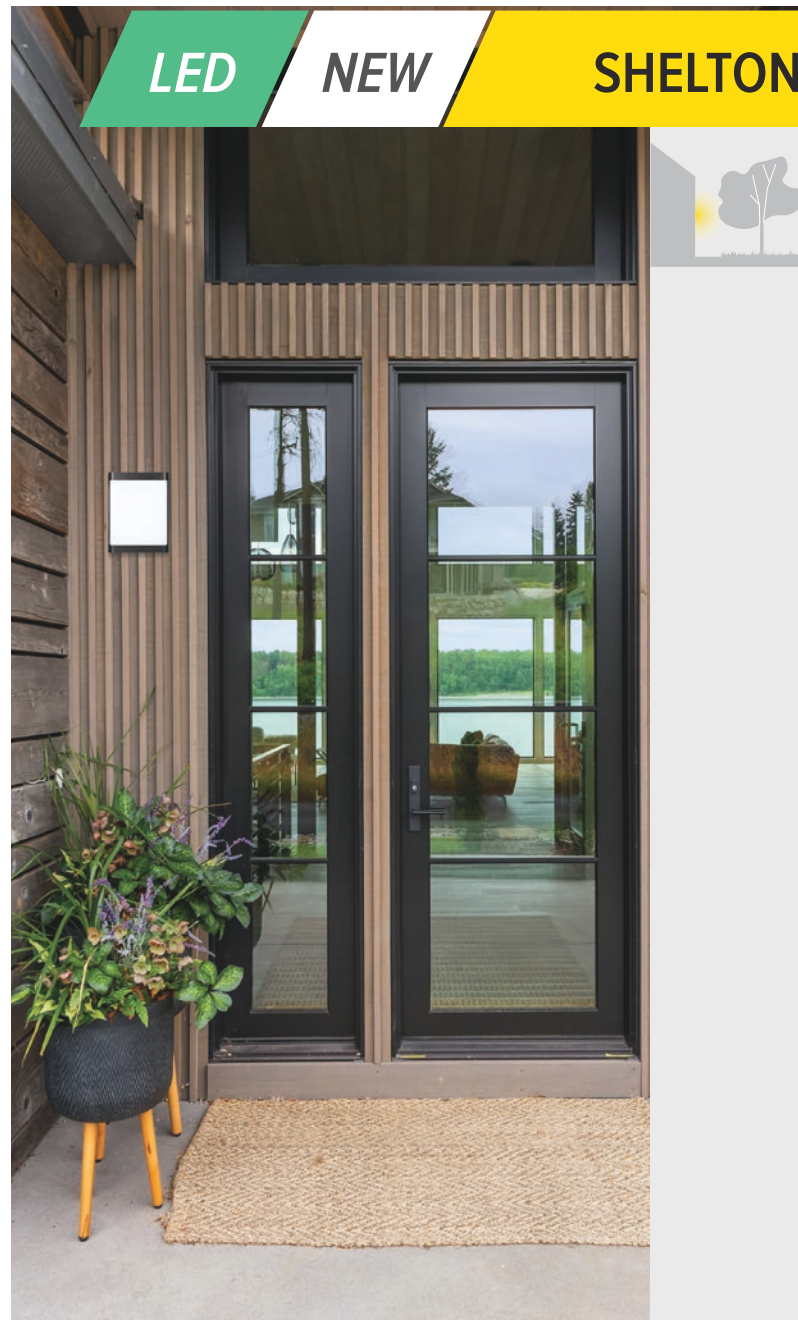

SHELTON 1

KL121050

Dimensiuni/Dimensions: **H 20 x L 16 x W 6 cm**

Culoare/Color: **negru/black**

Material/Material: **aluminiu, acril/aluminium, acryl**

Led: **12W**

Led inclus/Led included: **da/yes**

Clasă energetică/Energy class: **G**