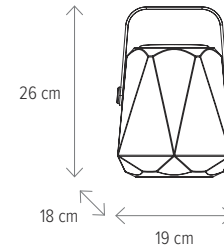

RITUAL TL1 S

KL120003

Dimensiuni/Dimensions: **H 26 x L 19 x W 18 cm**
Culoare/Color: **alb/white**
Material/Material: **PC/PC**
Speaker: **5W**
Led inclus/Led included: **da/yes**
Clasă energetică/Energy class: **G**