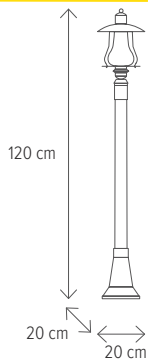

MANCHESTER 7

KL6673

Dimensiuni/Dimensions: **H 70 x L 23 x W 23 cm**
 Culoare/Color: **negru antic/antique black**
 Material/Material: **aluminiu, sticlă/aluminium, glass**
 Bec recomandată/
 Recommended light bulb: **2 x E14 max 9W**
 Bec inclus/Included light bulb: **nu/no**

MANCHESTER

MANCHESTER 4

KL6674

Dimensiuni/Dimensions: **H 115 x L 23 x W 23 cm**
Culoare/Color: **negru antic/antique black**
Material/Material: **aliniu, sticlă/aluminium, glass**
Bec recomandat/
Recommended light bulb: **2 x E14 max 9W**
Bec inclus/Included light bulb: **nu/no**

KINGSTON

KINGSTON 4

KL6230

Dimensiuni/Dimensions: **H 120 x L 20 x W 20 cm**
 Culoare/Color: **maro/brown**
 Material/Material: **aluminiu, sticlă/aluminium, glass**
 Bec recomandată/
 Recommended light bulb: **1 x E27 max 15W**
 Bec inclus/Included light bulb: **nu/no**