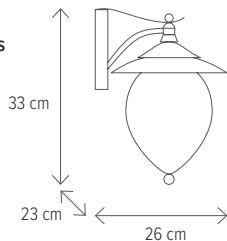

EXETER 3

KL6682

Dimensiuni/Dimensions: **H 33 x L 26 x W 23 cm**
Culoare/Color: **brun închis/dark brown**
Material/Material: **aluminiu, sticlă/aluminium, glass**
Bec recomandată/
Recommended light bulb: **1 x E27 max 15W**
Bec inclus/Included light bulb: **nu/no**