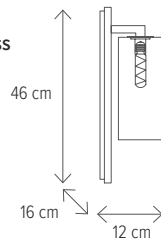

NEW

JARVIS

POWER 1

KL131006

Dimensiuni/Dimensions: **H 26 x L 15 x W 10 cm**
 Culoare/Color: **negru/black**
 Material/Material: **aluminiu, sticlă/aluminium, glass**
 Bec recomandat/
 Recommended light bulb: **1 x E27 max 15W**
 Bec inclus/Included light bulb: **nu/no**