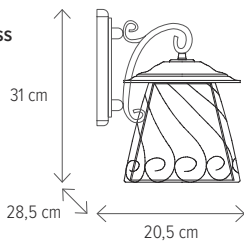

NEW

HARDY

WINDSOR 3

KL6275

Dimensiuni/Dimensions: **H 31 x L 20,5 x W 28,5 cm**
 Culoare/Color: **brun închis/dark brown**
 Material/Material: **aluminiu, sticlă/aluminium, glass**
 Bec recomandat/
 Recommended light bulb: **1 x E27 max 15W**
 Bec inclus/Included light bulb: **nu/no**