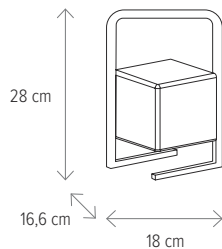

SQUARE

KL120000

Dimensiuni/Dimensions: **H 28 x L 18 x W 16,6 cm**
Culoare/Color: **negru/black**
Material/Material: **metal, PC/metal, PC**
Led: **1,2W**
Led inclus/Led included: **da/yes**
Clasă energetică/Energy class: **F**