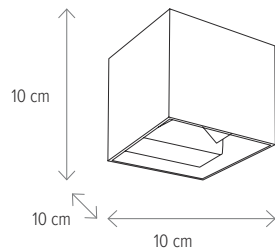

EXPERT WHITE

KL121043

Dimensiuni/Dimensions: **H 10 x L 10 x W 10 cm**
Culoare/Color: **alb/white**
Material/Material: **aliniu, sticlă/aluminium, glass**
Led: **10W**
Led inclus/Led included: **da/yes**
Clasă energetică/Energy class: **G**