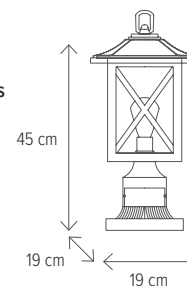

HARDY 2

KL138000

Dimensiuni/Dimensions: **H 45 x L 19 x W 19 cm**
Culoare/Color: **negru/black**
Material/Material: **aluminiu, sticlă/aluminium, glass**
Bec recomandat/
Recommended light bulb: **1 x E27 max 15W**
Bec inclus/Included light bulb: **nu/no**