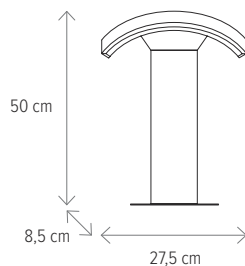

DELTA 3B

KL121038

Dimensiuni/Dimensions: **H 8,5 x L 27,5 x W 11,5 cm**
 Culoare/Color: **negru/black**
 Material/Material: **aliniu, PC/aluminium, PC**
 Led: **13,5W**
 Led inclus/Led included: **da/yes**
 Clasă energetică/Energy class: **E**

DELTA 2

KL124002

Dimensiuni/Dimensions: **H 50 x L 27,5 x W 8,5 cm**
 Culoare/Color: **negru/black**
 Material/Material: **aluminiu, PC/aluminium, PC**
 Led: **13,5W**
 Led inclus/Led included: **da/yes**
 Clasă energetică/Energy class: **E**