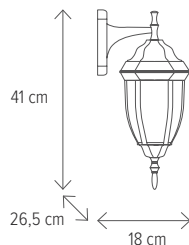

Dimensiuni/Dimensions: **H 33 x L 16 x W 20 cm**
 Culoare/Color: **bronz antic/antique bronze**
 Material/Material: **aluminiu, sticlă/aluminium, glass**
 Bec recomandată/
 Recommended light bulb: **1 x E27 max 15W**
 Bec inclus/Included light bulb: **nu/no**

BABYLON

BABYLON 3 BRONZ

LY-2002

Dimensiuni/Dimensions: **H 41 x L 18 x W 26,5 cm**
 Culoare/Color: **bronz antic/antique bronze**
 Material/Material: **aliniu, sticlă/aluminium, glass**

Bec recomandat/
 Recommended light bulb: **1 x E27 max 15W**
 Bec inclus/Included light bulb: **nu/no**

BABYLON 1 BRONZ

LY-2006

Dimensiuni/Dimensions: **H 41 x L 18 x W 26,5 cm**
 Culoare/Color: **bronz antic/antique bronze**
 Material/Material: **aliniu, sticlă/aluminium, glass**

Bec recomandat/
 Recommended light bulb: **1 x E27 max 15W**
 Bec inclus/Included light bulb: **nu/no**