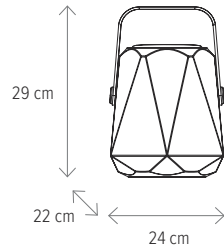

RITUAL TL1

KL120002

Dimensiuni/Dimensions: **H 29 x L 24 x W 22 cm**
Culoare/Color: **alb/white**
Material/Material: **PC/PC**
Speaker: **10W**
Led inclus/Led included: **da/yes**
Clasă energetică/Energy class: **G**