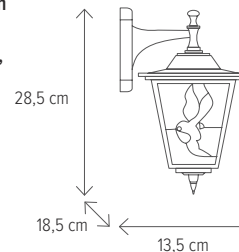

BOSTON 3 BRUN

KL0021

Dimensiuni/Dimensions: **H 28,5 x L 13,5 x W 18,5 cm**
Culoare/Color: **brun/brown**
Material/Material: **aluminiu, sticlă/aluminium, glass**

Bec recomandat/
Recommended light bulb: **1 x E27 max 15W**
Bec inclus/Included light bulb: **nu/no**