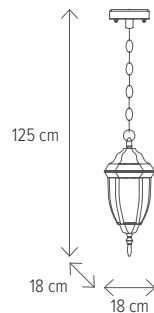

Dimensiuni/Dimensions: **H 33 x L 16 x W 20 cm**
 Culoare/Color: **bronz antic/antique bronze**
 Material/Material: **aluminiu, sticlă/aluminium, glass**
 Bec recomandată/
 Recommended light bulb: **1 x E27 max 15W**
 Bec inclus/Included light bulb: **nu/no**

BABYLON 1 BRONZ

LY-2006

Dimensiuni/Dimensions: **H 41 x L 18 x W 26,5 cm**
 Culoare/Color: **bronz antic/antique bronze**
 Material/Material: **aliniu, sticlă/aluminium, glass**

Bec recomandat/
 Recommended light bulb: **1 x E27 max 15W**
 Bec inclus/Included light bulb: **nu/no**

BABYLON

BABYLON 7 BRONZ

LY-2004

Dimensiuni/Dimensions: **H 125 x L 18 x W 18 cm**
Culoare/Color: **bronz antic/antique bronze**
Material/Material: **aluminiu, sticlă/aluminium, glass**

Bec recomandat/
Recommended light bulb: **1 x E27 max 15W**
Bec inclus/Included light bulb: **nu/no**