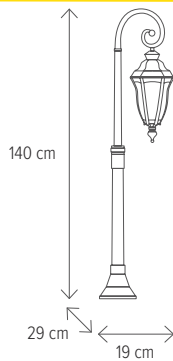

BALTIMORE 3

KL5535

Dimensiuni/Dimensions: **H 41 x L 18 x W 26,5 cm**
 Culoare/Color: **maro/brown**
 Material/Material: **aluminiu, sticlă/aluminium, glass**

Bec recomandat/
 Recommended light bulb: **1 x E27 max 15W**
 Bec inclus/Included light bulb: **nu/no**

BALTIMORE 7

KL5536

Dimensiuni/Dimensions: **H 125 x L 18 x W 18 cm**
Culoare/Color: **maro/brown**
Material/Material: **aluminiu, sticlă/aluminium, glass**

Bec recomandat/
Recommended light bulb: **1 x E27 max 15W**
Bec inclus/Included light bulb: **nu/no**

BALTIMORE 4

KL5537

Dimensiuni/Dimensions: **H 140 x L 19 x W 29 cm**
 Culoare/Color: **maro/brown**
 Material/Material: **aluminiu, sticlă/aluminium, glass**

Bec recomandat/
 Recommended light bulb: **1 x E27 max 15W**
 Bec inclus/Included light bulb: **nu/no**

Dimensiuni/Dimensions: **H 33 x L 16 x W 20 cm**
 Culoare/Color: **bronz antic/antique bronze**
 Material/Material: **aluminiu, sticlă/aluminium, glass**
 Bec recomandată/
 Recommended light bulb: **1 x E27 max 15W**
 Bec inclus/Included light bulb: **nu/no**