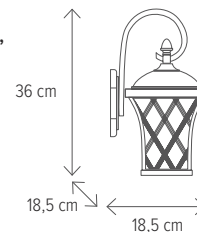

BOSTON

JERSEY 1

KL5545

Dimensiuni/Dimensions: **H 44 x L 18,5 x W 25 cm**
 Culoare/Color: **brun/brown**
 Material/Material: **aluminiu, sticlă/aluminium, glass**

Bec recomandat/
 Recommended light bulb: **1 x E27 max 15W**
 Bec inclus/Included light bulb: **nu/no**

JERSEY 3

KL5543

Dimensiuni/Dimensions: **H 36 x L 18,5 x W 18,5 cm**
 Culoare/Color: **brun/brown**
 Material/Material: **aluminiu, sticlă/aluminium, glass**

Bec recomandat/
 Recommended light bulb: **1 x E27 max 15W**
 Bec inclus/Included light bulb: **nu/no**