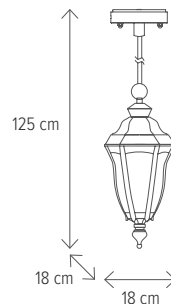

BALTIMORE 3

KL5535

Dimensiuni/Dimensions: **H 41 x L 18 x W 26,5 cm**
 Culoare/Color: **maro/brown**
 Material/Material: **aluminiu, sticlă/aluminium, glass**

Bec recomandat/
 Recommended light bulb: **1 x E27 max 15W**
 Bec inclus/Included light bulb: **nu/no**

BALTIMORE 7

KL5536

Dimensiuni/Dimensions: **H 125 x L 18 x W 18 cm**
Culoare/Color: **maro/brown**
Material/Material: **aluminiu, sticlă/aluminium, glass**

Bec recomandat/
Recommended light bulb: **1 x E27 max 15W**
Bec inclus/Included light bulb: **nu/no**