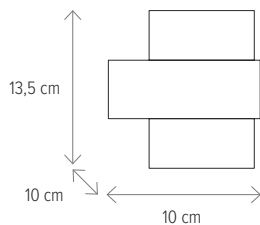

RADIANCE 2

KL121035

Dimensiuni/Dimensions: **H 13,5 x L 10 x W 10 cm**
Culoare/Color: **negru/black**
Material/Material: **aliniu, acril/aluminium, acryl**
Led:
Led inclus/Led included: **12W da/yes**
Clasă energetică/Energy class: **G**