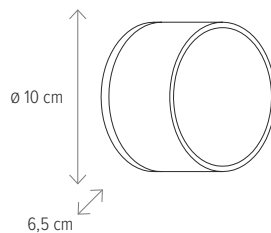

LED

OSSETT

CESYA

KL131007

Dimensiuni/Dimensions: **W 6,5 x Ø 10 cm**
Culoare/Color: **alb/white**
Material/Material: **aluminiu, sticlă/aluminium, glass**
Bec recomandată/
Recommended light bulb: **1 x GX53 max 9W**
Bec inclus/Included light bulb: **nu/no**

Dimensiuni/Dimensions: **H 8,5 x Ø 11 cm**
 Culoare/Color: **negru/black**
 Materiale/Material: **aliniu, acril/aluminium, acryl**
 Led:
 Led inclus/Led included: **6W**
 Clasă energetică/Energy class: **G**