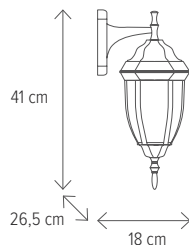

BABYLON 3 RUSTIC

LY-2001

Dimensiuni/Dimensions: **H 41 x L 18 x W 26,5 cm**
Culoare/Color: **rustic/rustic**
Material/Material: **aluminiu, sticlă/aluminium, glass**

Bec recomandat/
Recommended light bulb: **1 x E27 max 15W**
Bec inclus/Included light bulb: **nu/no**