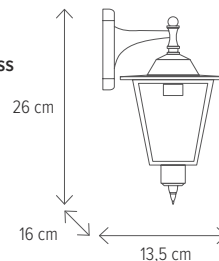

YORK 2 BRONZ

KL8001

Dimensiuni/Dimensions: **H 26 x L 13,5 x W 16 cm**
 Culoare/Color: **bronz antic/antique bronze**
 Material/Material: **aluminium, sticlă/aluminium, glass**
 Bec recomandat/
 Recommended light bulb: **1 x E27 max 15W**
 Bec inclus/Included light bulb: **nu/no**