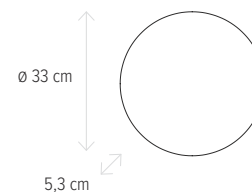

FULL 24W

KL151010

Dimensiuni/Dimensions: **H 5,3 x Ø 33 cm**
Culoare/Color: **alb/white**
Material/Material: **PC/PC**
Led: **24W**
Led inclus/Led included: **inclus/included**