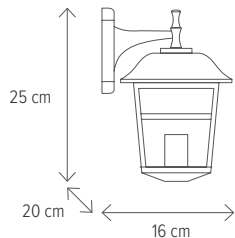

COLORADO

COLORADO 3 BRUN

KL5511

Dimensiuni/Dimensions: **H 25 x L 16 x W 20 cm**
 Culoare/Color: **brun/brown**
 Material/Material: **aluminiu, sticlă/aluminium, glass**

Bec recomandat/
 Recommended light bulb: **1 x E27 max 15W**
 Bec inclus/Included light bulb: **nu/no**