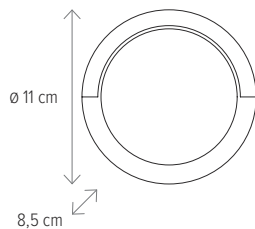

Dimensiuni/Dimensions: **H 8,5 x Ø 11 cm**
 Culoare/Color: **negru/black**
 Materiale/Material: **aliniu, acril/aluminium, acryl**
 Led:
 Led inclus/Led included: **6W**
 Clasă energetică/Energy class: **G**