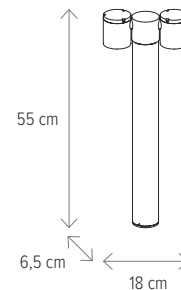

Dimensiuni/Dimensions: **H 17 x L 17 x W 8 cm**

Culoare/Color: **negru/black**

Material/Material: **aliniu, PC/aluminium, PC**

Led: **7,5W**

Led inclus/Led included: **da/yes**

Clasă energetică/Energy class: **G**

RIAD 2S

KL139002

Dimensiuni/Dimensions: **H 31 x L 18 x Ø 6,5 cm**
 Culoare/Color: **negru/black**
 Material/Material: **aluminiu, sticlă/aluminium, glass**

Bec recomandat/
 Recommended light bulb: **2 x GU10 max 8W**
 Bec inclus/Included light bulb: **nu/no**

NEW

RIAD

RIAD 4S1

KL134002

Dimensiuni/Dimensions: **H 55 x L 11,5 x Ø 6,5 cm**
 Culoare/Color: **negru/black**
 Material/Material: **aluminiu, sticlă/aluminium, glass**
 Bec recomandată/
 Recommended light bulb: **1 x GU10 max 8W**
 Bec inclus/Included light bulb: **nu/no**

RIAD 4S2

KL134003

Dimensiuni/Dimensions: **H 55 x L 18 x Ø 6,5 cm**
 Culoare/Color: **negru/black**
 Material/Material: **aluminiu, sticlă/aluminium, glass**
 Bec recomandată/
 Recommended light bulb: **2 x GU10 max 8W**
 Bec inclus/Included light bulb: **nu/no**