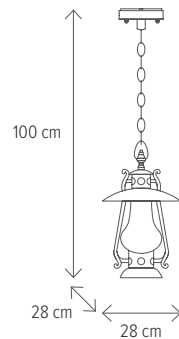

PETROL 10

KL5493

Dimensiuni/Dimensions: **H 39 x L 26 x W 16 cm**
 Culoare/Color: **bronz antic/antique bronze**
 Material/Material: **aluminiu, sticlă/aluminium, glass**
 Bec recomandată/
 Recommended light bulb: **1 x E27 max 15W**
 Bec inclus/Included light bulb: **nu/no**

PETROL

PETROL 3

KL5465

Dimensiuni/Dimensions: **H 53 x L 28 x W 34 cm**
 Culoare/Color: **bronz antic/antique bronze**
 Material/Material: **aluminium, sticlă/aluminium, glass**
 Bec recomandat/
 Recommended light bulb: **1 x E27 max 15W**
 Bec inclus/Included light bulb: **nu/no**

PETROL 4

KL5469

Dimensiuni/Dimensions: **H 140 x L 28 x W 40 cm**
 Culoare/Color: **bronz antic/antique bronze**
 Material/Material: **aluminiu, sticlă/aluminium, glass**
 Bec recomandat/
 Recommended light bulb: **1 x E27 max 15W**
 Bec inclus/Included light bulb: **nu/no**

PETROL 7

KL5468

Dimensiuni/Dimensions: **H 100 x L 28 x W 28 cm**
Culoare/Color: **bronz antic/antique bronze**
Material/Material: **aluminiu, sticlă/aluminium, glass**
Bec recomandat/
Recommended light bulb: **1 x E27 max 15W**
Bec inclus/Included light bulb: **nu/no**