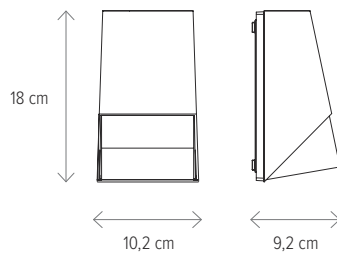

Dimensiuni/Dimensions: **H 7 x L 23 x W 10,5 cm**
 Culoare/Color: **negru/black**
 Material/Material: **PC/PC**
 Led: **12W**
 Led inclus/Led included: **da/yes**
 Clasă energetică/Energy class: **G**

EXPERT BLACK

KL121044

Dimensiuni/Dimensions: **H 10 x L 10 x W 10 cm**
 Culoare/Color: **negru/black**
 Material/Material: **aliniu, sticlă/aluminium, glass**
 Led: **10W**
 Led inclus/Led included: **da/yes**
 Clasă energetică/Energy class: **G**

LED

NEW

EXPERT

YUKON

KL131003

Dimensiuni/Dimensions: **H 18 x L 10,2 x W 9,2 cm**
 Culoare/Color: **gri/grey**
 Material/Material: **aluminiu, PC/aluminium, PC**

Bec recomandat/
 Recommended light bulb: **1 x GU10 max 8W**
 Bec inclus/Included light bulb: **nu/no**