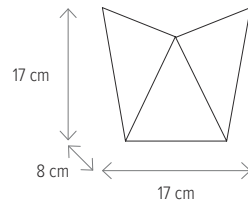

Dimensiuni/Dimensions: **H 17 x L 17 x W 8 cm**

Culoare/Color: **negru/black**

Material/Material: **aliniu, PC/aluminium, PC**

Led: **7,5W**

Led inclus/Led included: **da/yes**

Clasă energetică/Energy class: **G**

LED

NEW

LETTER

MODERN

KL121028

Dimensiuni/Dimensions: **H 28 x L 10 x W 10 cm**
 Culoare/Color: **alb/white**
 Material/Material: **aliniu/aluminium**
 Led: **10W**
 Led inclus/Led included: **da/yes**
 Clasă energetică/Energy class: **G**