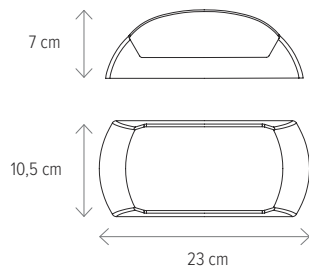

JOKER 2

KL121048

Dimensiuni/Dimensions: **H 5,4 x L 23 x W 9 cm**
 Culoare/Color: **negru/black**
 Material/Material: **aliniu, PC/aluminium, PC**
 Led: **2 x 7W**
 Led inclus/Led included: **da/yes**
 Clasă energetică/Energy class: **F**

LED

NEW

JOKER

BUTTER WHITE

KL121016

Dimensiuni/Dimensions: **H 7 x L 23 x W 10,5 cm**
 Culoare/Color: **alb/white**
 Material/Material: **PC/PC**
 Led: **12W**
 Led inclus/Led included: **da/yes**
 Clasă energetică/Energy class: **G**

BUTTER ACCW

KL121019

Dimensiuni/Dimensions: **H 7 x L 23 x W 10,5 cm**
 Culoare/Color: **alb/white**
 Material/Material: **PC/PC**

LED

NEW

BUTTER

BUTTER BLACK

KL121017

Dimensiuni/Dimensions: **H 7 x L 23 x W 10,5 cm**
 Culoare/Color: **negru/black**
 Material/Material: **PC/PC**
 Led: **12W**
 Led inclus/Led included: **da/yes**
 Clasă energetică/Energy class: **G**