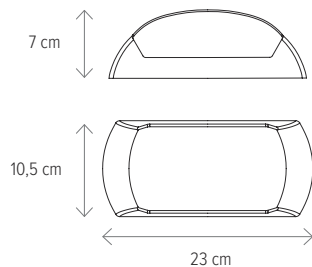

JOKER 2

KL121048

Dimensiuni/Dimensions: **H 5,4 x L 23 x W 9 cm**
 Culoare/Color: **negru/black**
 Material/Material: **aliniu, PC/aluminium, PC**
 Led: **2 x 7W**
 Led inclus/Led included: **da/yes**
 Clasă energetică/Energy class: **F**

LED

NEW

JOKER

BUTTER WHITE

KL121016

Dimensiuni/Dimensions: **H 7 x L 23 x W 10,5 cm**
 Culoare/Color: **alb/white**
 Material/Material: **PC/PC**
 Led: **12W**
 Led inclus/Led included: **da/yes**
 Clasă energetică/Energy class: **G**

BUTTER ACCW

KL121019

Dimensiuni/Dimensions: **H 7 x L 23 x W 10,5 cm**
 Culoare/Color: **alb/white**
 Material/Material: **PC/PC**

LED

NEW

BUTTER

BUTTER BLACK

KL121017

Dimensiuni/Dimensions: **H 7 x L 23 x W 10,5 cm**
 Culoare/Color: **negru/black**
 Material/Material: **PC/PC**
 Led: **12W**
 Led inclus/Led included: **da/yes**
 Clasă energetică/Energy class: **G**