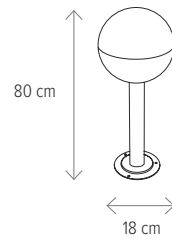

Dimensiuni/Dimensions: **H 5,3 x L 28 x W 28 cm**

Culoare/Color: **alb/white**

Material/Material: **PC/PC**

Led: **18 W**

Led inclus/Led included: **inclus/included**

IP 54

Warranty
5 years

LED

NEW

KORA

KORA 4

KL134001

Dimensiuni/Dimensions: **H 80 x Ø 18 cm**
Culoare/Color: **negru/black**
Material/Material: **aluminiu, PC/aluminium, PC**
Bec recomandat/
Recommended light bulb: **1 x E27 max 15W**
Bec inclus/Included light bulb: **nu/no**