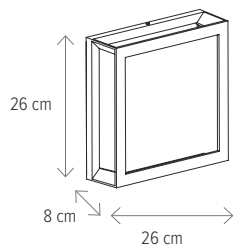

Dimensiuni/Dimensions: **H 7 x L 23 x W 10,5 cm**
 Culoare/Color: **negru/black**
 Material/Material: **PC/PC**
 Led: **12W**
 Led inclus/Led included: **da/yes**
 Clasă energetică/Energy class: **G**

LED**NEW****SHELTON**

SHELTON 1

KL121050

Dimensiuni/Dimensions: **H 20 x L 16 x W 6 cm**

Culoare/Color: **negru/black**

Material/Material: **aluminiu, acril/aluminium, acryl**

Led: **12W**

Led inclus/Led included: **da/yes**

Clasă energetică/Energy class: **G**

KOSS

KL131008

Dimensiuni/Dimensions: **H 26 x L 26 x W 8 cm**
Culoare/Color: **negru/black**
Material/Material: **aluminu, PC/aluminium, PC**
Bec recomandată/
Recommended light bulb: **2 x E27 max 15W**
Bec inclus/Included light bulb: **nu/no**