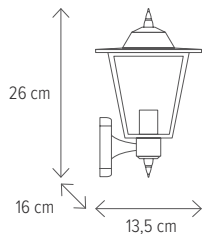

YORK 1 BRONZ

KL8000

Dimensiuni/Dimensions: **H 26 x L 13,5 x W 16 cm**
Culoare/Color: **bronz antic/antique bronze**
Material/Material: **aluminium, sticlă/aluminium, glass**
Bec recomandat/
Recommended light bulb: **1 x E27 max 15W**
Bec inclus/Included light bulb: **nu/no**