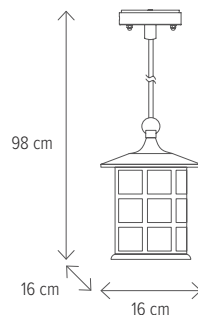

ATLANTA 1 BRUN

KL5521

Dimensiuni/Dimensions: **H 32 x L 16 x W 20 cm**
 Culoare/Color: **maro/brown**
 Material/Material: **aluminiu, sticlă/aluminium, glass**
 Bec recomandat/
 Recommended light bulb: **1 x E27 max 15W**
 Bec inclus/Included light bulb: **nu/no**

ATLANTA 3 BRUN

KL5519

Dimensiuni/Dimensions: **H 24 x L 16 x W 22 cm**
 Culoare/Color: **maro/brown**
 Material/Material: **aluminiu, sticlă/aluminium, glass**
 Bec recomandat/
 Recommended light bulb: **1 x E27 max 15W**
 Bec inclus/Included light bulb: **nu/no**

ATLANTA

ATLANTA 7 BRUN

KL5525

Dimensiuni/Dimensions: **H 98 x L 16 x W 16 cm**
Culoare/Color: **maro/brown**
Material/Material: **aliniu, sticlă/aluminium, glass**
Bec recomandat/
Recommended light bulb: **1 x E27 max 15W**
Bec inclus/Included light bulb: **nu/no**