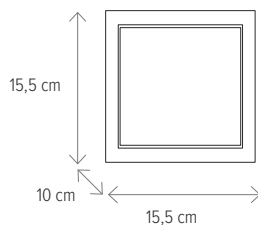

Dimensiuni/Dimensions: **H 8,5 x Ø 11 cm**
 Culoare/Color: **negru/black**
 Materiale/Material: **aliniu, acril/aluminium, acryl**
 Led:
 Led inclus/Led included: **6W**
 Clasă energetică/Energy class: **G**

FEISS 4

KL121027

Dimensiuni/Dimensions: **H 12,5 x Ø 16 cm**
 Culoare/Color: **negru/black**
 Materiale/Material: **aliniu, acril/aluminium, acryl**
 Led:
 Led inclus/Led included: **12W**
 Clasă energetică/Energy class: **G**

FEISS 1

KL121024

Dimensiuni/Dimensions: **H 15,5 x L 15,5 x W 10 cm**
 Culoare/Color: **negru/black**
 Material/Material: **aluminiu, acril/aluminium, acryl**
 Led: **12W**
 Led inclus/Led included: **da/yes**
 Clasă energetică/Energy class: **G**