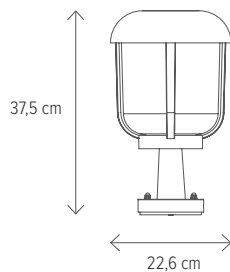

TOLSON 2L

KL138002

Dimensiuni/Dimensions: **H 37,5 x Ø 22,6 cm**
Culoare/Color: **negru/black**
Material/Material: **aluminiu, PC/aluminium, PC**
Bec recomandat/
Recommended light bulb: **1 x E27 max 15W**
Bec inclus/Included light bulb: **nu/no**