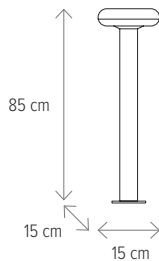

STRONG 2

KL132004

Dimensiuni/Dimensions: **H 14,5 x L 20 x W 9 cm**
 Culoare/Color: **crom/chrome**
 Material/Material: **oțel inoxidabil, sticlă/stainless steel, glass**

Bec recomandat/
 Recommended light bulb: **2 x GU10 max 8W**
 Bec inclus/Included light bulb: **nu/no**

SPOT 2

KL132003

Dimensiuni/Dimensions: **H 16,2 x L 6 x W 10,5 cm**
 Culoare/Color: **negru/black**
 Material/Material: **aluminiu, sticlă/aluminium, glass**
 Bec recomandat/
 Recommended light bulb: **2 x GU10 max 8W**
 Bec inclus/Included light bulb: **nu/no**

NEW

SPOT

QUEBEC 4

KL6265

Dimensiuni/Dimensions: **H 85 x L 15 x W 15 cm**
 Culoare/Color: **crom/chrome**
 Material/Material: **metal/metal**
 Led: **11W**
 Led inclus/Led included: **da/yes**
 Clasă energetică/Energy class: **G**

QUEBEC 1

KL6267

Dimensiuni/Dimensions: **H 17,5 x L 15 x W 17 cm**
 Culoare/Color: **crom/chrome**
 Material/Material: **metal/metal**
 Led: **11W**
 Led inclus/Led included: **da/yes**
 Clasă energetică/Energy class: **G**