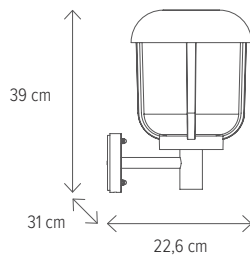

Dimensiuni/Dimensions: **H 5,3 x L 28 x W 28 cm**

Culoare/Color: **alb/white**

Material/Material: **PC/PC**

Led: **18 W**

Led inclus/Led included: **inclus/included**

IP 54

Warranty
5 years

LED

DERBY

OLIVER

KL133006

Dimensiuni/Dimensions: **H 31 x W 24,3 x Ø 22 cm**
Culoare/Color: **verde/green**
Material/Material: **metal, sticlă/metal, glass**
Bec recomandată/
Recommended light bulb: **1 x E27 max 15W**
Bec inclus/Included light bulb: **nu/no**

NEW

OLIVER

TOLSON 1

KL131009

Dimensiuni/Dimensions: **H 39 x W 31 x Ø 22,6 cm**
 Culoare/Color: **negru/black**
 Material/Material: **aluminiu, PC/aluminium, PC**
 Bec recomandat/
 Recommended light bulb: **1 x E27 max 15W**
 Bec inclus/Included light bulb: **nu/no**