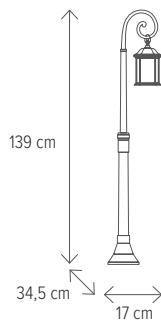

SPOKANE

MIAMI

MIAMI

KL5489

Dimensiuni/Dimensions: **H 19 x L 23,5 x W 23,5 cm**
Culoare/Color: **bronz antic/antique bronze**
Material/Material: **aluminiu, sticlă/aluminium, glass**

Bec recomandat/
Recommended light bulb: **1 x E27 max 15W**
Bec inclus/Included light bulb: **nu/no**

NUVOLA 3

KL5471

Dimensiuni/Dimensions: **H 35 x L 17 x W 23 cm**
Culoare/Color: **brun/brown**
Material/Material: **aliniu, sticlă/aluminium, glass**
Bec recomandat/
Recommended light bulb: **1 x E27 max 15W**
Bec inclus/Included light bulb: **nu/no**

NUVOLA

NUVOLA 4

KL5475

Dimensiuni/Dimensions: **H 139 x L 17 x W 34,5 cm**
Culoare/Color: **brun/brown**
Material/Material: **aluminiu, sticlă/aluminium, glass**
Bec recomandat/
Recommended light bulb: **1 x E27 max 15W**
Bec inclus/Included light bulb: **nu/no**

NUVOLA 7

KL5474

Dimensiuni/Dimensions: **H 100 x L 17 x W 17 cm**
Culoare/Color: **brun/brown**
Material/Material: **aliniu, sticlă/aluminium, glass**
Bec recomandat/
Recommended light bulb: **1 x E27 max 15W**
Bec inclus/Included light bulb: **nu/no**