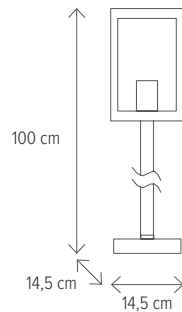

POWER 2

KL132005

Dimensiuni/Dimensions: **H 37 x L 14,5 x W 10 cm**
 Culoare/Color: **negru/black**
 Material/Material: **aluminiu, sticlă/aluminium, glass**
 Bec recomandat/
 Recommended light bulb: **2 x E27 max 15W**
 Bec inclus/Included light bulb: **nu/no**

NEW

POWER

POWER 4

KL134004

Dimensiuni/Dimensions: **H 100 x L 14,5 x W 14,5 cm**
Culoare/Color: **negru/black**
Material/Material: **aluminiu, sticlă/aluminium, glass**
Bec recomandată/
Recommended light bulb: **1 x E27 max 15W**
Bec inclus/Included light bulb: **nu/no**

NEW

POWER

LOUIS 3

KL133005

Dimensiuni/Dimensions: **H 35,5 x L 17,5 x W 22 cm**
 Culoare/Color: **negru/black**
 Material/Material: **aluminiu, sticlă/aluminium, glass**
 Bec recomandat/
 Recommended light bulb: **1 x E27 max 15W**
 Bec inclus/Included light bulb: **nu/no**