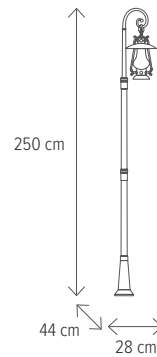

PETROL 4

KL5469

Dimensiuni/Dimensions: **H 140 x L 28 x W 40 cm**
 Culoare/Color: **bronz antic/antique bronze**
 Material/Material: **aluminiu, sticlă/aluminium, glass**
 Bec recomandat/
 Recommended light bulb: **1 x E27 max 15W**
 Bec inclus/Included light bulb: **nu/no**

PETROL 7

KL5468

Dimensiuni/Dimensions: **H 100 x L 28 x W 28 cm**
Culoare/Color: **bronz antic/antique bronze**
Material/Material: **aluminiu, sticlă/aluminium, glass**
Bec recomandat/
Recommended light bulb: **1 x E27 max 15W**
Bec inclus/Included light bulb: **nu/no**

PETROL

PETROL 5

KL5494

Dimensiuni/Dimensions: **H 250 x L 28 x W 44 cm**
Culoare/Color: **bronz antic/antique bronze**
Material/Material: **aluminium, sticlă/aluminium, glass**
Bec recomandat/
Recommended light bulb: **1 x E27 max 15W**
Bec inclus/Included light bulb: **nu/no**

PETROL 6

KL5470

Dimensiuni/Dimensions: **H 270 x L 61 x W 61 cm**
 Culoare/Color: **bronz antic/antique bronze**
 Material/Material: **aluminiu, sticlă/aluminium, glass**
 Bec recomandat/
 Recommended light bulb: **3 x E27 max 15W**
 Bec inclus/Included light bulb: **nu/no**