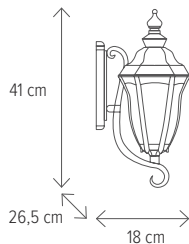

BALTIMORE 3

KL5535

Dimensiuni/Dimensions: **H 41 x L 18 x W 26,5 cm**
 Culoare/Color: **maro/brown**
 Material/Material: **aluminiu, sticlă/aluminium, glass**

Bec recomandat/
 Recommended light bulb: **1 x E27 max 15W**
 Bec inclus/Included light bulb: **nu/no**