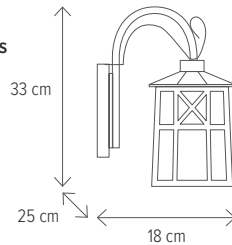

OXFORD 3

KL6676

Dimensiuni/Dimensions: **H 33 x L 18 x W 25 cm**
Culoare/Color: **brun/brown**
Material/Material: **aluminiu, sticlă/aluminium, glass**
Bec recomandată/
Recommended light bulb: **1 x E27 max 15W**
Bec inclus/Included light bulb: **nu/no**