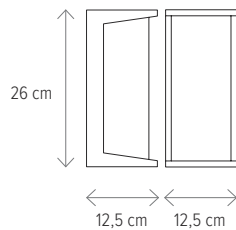

RUTH

KL121031

Dimensiuni/Dimensions: **H 26 x L 12,5 x W 12,5 cm**
Culoare/Color: **negru/black**
Material/Material: **aliniu, acril/aluminium, acryl**
Led: **12W**
Led inclus/Led included: **da/yes**
Clasă energetică/Energy class: **G**