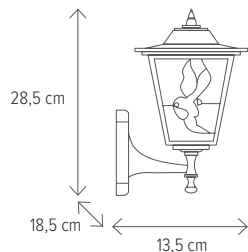

BOSTON 3 BRONZ

KL5490

Dimensiuni/Dimensions: **H 28,5 x L 13,5 x W 18,5 cm**
Culoare/Color: **bronz antic/antique bronze**
Material/Material: **aluminiu, sticlă/aluminium, glass**

Bec recomandat/
Recommended light bulb: **1 x E27 max 15W**
Bec inclus/Included light bulb: **nu/no**

BOSTON

BOSTON 1 BRUN

KL0020

Dimensiuni/Dimensions: **H 28,5 x L 13,5 x W 18,5 cm**
 Culoare/Color: **brun/brown**
 Material/Material: **aluminiu, sticlă/aluminium, glass**

Bec recomandat/
 Recommended light bulb: **1 x E27 max 15W**
 Bec inclus/Included light bulb: **nu/no**