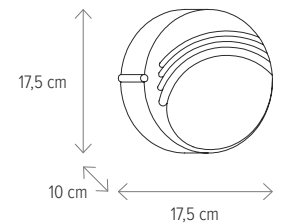

PARMA NEGRU

KL3013

Dimensiuni/Dimensions: **H 17,5 x L 17,5 x W 10 cm**
Culoare/Color: **negru/black**
Material/Material: **aluminium, sticlă/aluminium, glass**

Bec recomandat/
Recommended light bulb: **1 x E27 max 15W**
Bec inclus/Included light bulb: **nu/no**