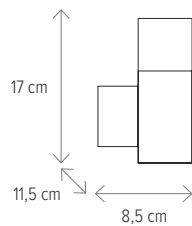

ASCOT 1

KL131000

Dimensiuni/Dimensions: **H 17 x L 8,5 x W 11,5 cm**
Culoare/Color: **antracit/anthracite**
Material/Material: **aluminiu, PC/aluminium, PC**
Bec recomandat/
Recommended light bulb: **1 x E27 max 15W**
Bec inclus/Included light bulb: **nu/no**