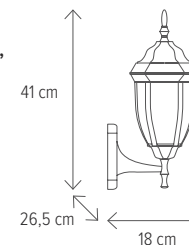

BABYLON 1 RUSTIC

LY-2005

Dimensiuni/Dimensions: **H 41 x L 18 x W 26,5 cm**
Culoare/Color: **rustic/rustic**
Material/Material: **aluminiu, sticlă/aluminium, glass**

Bec recomandat/
Recommended light bulb: **1 x E27 max 15W**
Bec inclus/Included light bulb: **nu/no**