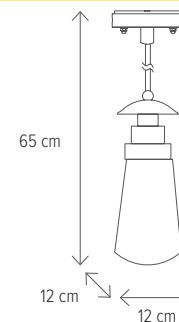

NEW

TOLSON

NORWICH 3

KL6680

Dimensiuni/Dimensions: **H 27 x L 19 x W 12 cm**
 Culoare/Color: **maro/brown**
 Material/Material: **aluminiu, sticlă/aluminium, glass**
 Bec recomandat/
 Recommended light bulb: **1 x E27 max 15W**
 Bec inclus/Included light bulb: **nu/no**

NORWICH 7

KL6681

Dimensiuni/Dimensions: **H 65 x L 12 x W 12 cm**
 Culoare/Color: **maro/brown**
 Material/Material: **aluminiu, sticlă/aluminium, glass**
 Bec recomandat/
 Recommended light bulb: **1 x E27 max 15W**
 Bec inclus/Included light bulb: **nu/no**