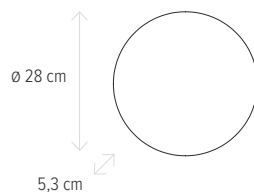

LED

BLOCK

Temperatură de culoare
Color temperature

Temperatură de culoare
Color temperature

FULL 18W

KL151009

Dimensiuni/Dimensions: **H 5,3 x Ø 28 cm**
Culoare/Color: **alb/white**
Material/Material: **PC/PC**
Led: **18W**
Led inclus/Led included: **inclus/included**