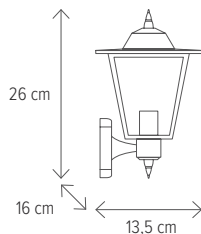

YORK

YORK 1 RUSTIC

KL8300

Dimensiuni/Dimensions: **H 26 x L 13,5 x W 16 cm**
 Culoare/Color: **rustic/rustic**
 Material/Material: **aluminium, sticlă/aluminium, glass**

Bec recomandat/
 Recommended light bulb: **1 x E27 max 15W**
 Bec inclus/Included light bulb: **nu/no**