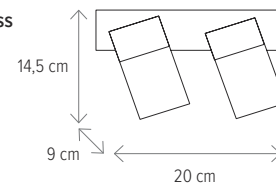

NEW

RIAD

STRONG 1

KL131005

Dimensiuni/Dimensions: **H 14,5 x L 6 x W 9 cm**
 Culoare/Color: **crom/chrome**
 Material/Material: **oțel inoxidabil, sticlă/stainless steel, glass**

Bec recomandat/
 Recommended light bulb: **1 x GU10 max 8W**
 Bec inclus/Included light bulb: **nu/no**

STRONG 2

KL132004

Dimensiuni/Dimensions: **H 14,5 x L 20 x W 9 cm**
 Culoare/Color: **crom/chrome**
 Material/Material: **oțel inoxidabil, sticlă/stainless steel, glass**

Bec recomandat/
 Recommended light bulb: **2 x GU10 max 8W**
 Bec inclus/Included light bulb: **nu/no**