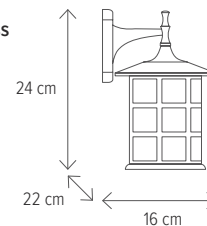

ATLANTA 1 BRONZ

KL5522

Dimensiuni/Dimensions: **H 32 x L 16 x W 20 cm**
 Culoare/Color: **bronz antic/antique bronze**
 Material/Material: **aluminiu, sticlă/aluminium, glass**
 Bec recomandat/
 Recommended light bulb: **1 x E27 max 15W**
 Bec inclus/Included light bulb: **nu/no**

ATLANTA 3 BRONZ

KL5520

Dimensiuni/Dimensions: **H 24 x L 16 x W 22 cm**
 Culoare/Color: **bronz antic/antique bronze**
 Material/Material: **aluminiu, sticlă/aluminium, glass**
 Bec recomandat/
 Recommended light bulb: **1 x E27 max 15W**
 Bec inclus/Included light bulb: **nu/no**