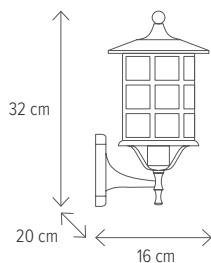

ATLANTA 1 BRONZ

KL5522

Dimensiuni/Dimensions: **H 32 x L 16 x W 20 cm**
Culoare/Color: **bronz antic/antique bronze**
Material/Material: **aluminiu, sticlă/aluminium, glass**
Bec recomandat/
Recommended light bulb: **1 x E27 max 15W**
Bec inclus/Included light bulb: **nu/no**