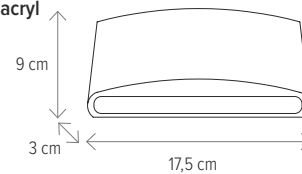

AMBIANCE B

KL121030

Dimensiuni/Dimensions: **H 9 x L 17,5 x W 3 cm**

Culoare/Color: **negru/black**

Material/Material: **aliniu, acril/aluminium, acryl**

Led: **12W**

Led inclus/Led included: **da/yes**

Clasă energetică/Energy class: **G**