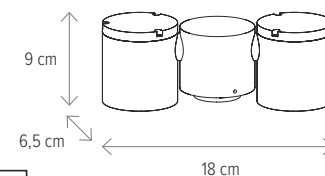

RIAD 2

KL132002

Dimensiuni/Dimensions: **H 9 x L 18 x Ø 6,5 cm**
Culoare/Color: **negru/black**
Material/Material: **aluminium, sticlă/aluminium, glass**

Bec recomandat/
Recommended light bulb: **2 x GU10 max 8W**
Bec inclus/Included light bulb: **nu/no**