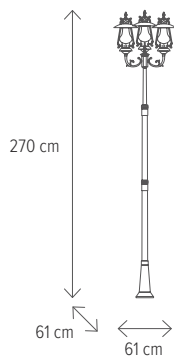

PETROL 4

KL5469

Dimensiuni/Dimensions: **H 140 x L 28 x W 40 cm**
 Culoare/Color: **bronz antic/antique bronze**
 Material/Material: **aluminiu, sticlă/aluminium, glass**
 Bec recomandat/
 Recommended light bulb: **1 x E27 max 15W**
 Bec inclus/Included light bulb: **nu/no**

PETROL 7

KL5468

Dimensiuni/Dimensions: **H 100 x L 28 x W 28 cm**
Culoare/Color: **bronz antic/antique bronze**
Material/Material: **aluminiu, sticlă/aluminium, glass**
Bec recomandat/
Recommended light bulb: **1 x E27 max 15W**
Bec inclus/Included light bulb: **nu/no**

PETROL

PETROL 5

KL5494

Dimensiuni/Dimensions: **H 250 x L 28 x W 44 cm**
Culoare/Color: **bronz antic/antique bronze**
Material/Material: **aluminium, sticlă/aluminium, glass**
Bec recomandat/
Recommended light bulb: **1 x E27 max 15W**
Bec inclus/Included light bulb: **nu/no**

PETROL 6

KL5470

Dimensiuni/Dimensions: **H 270 x L 61 x W 61 cm**
 Culoare/Color: **bronz antic/antique bronze**
 Material/Material: **aluminiu, sticlă/aluminium, glass**
 Bec recomandat/
 Recommended light bulb: **3 x E27 max 15W**
 Bec inclus/Included light bulb: **nu/no**