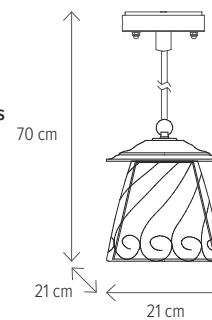

NEW

HARDY

WINDSOR 3

KL6275

Dimensiuni/Dimensions: **H 31 x L 20,5 x W 28,5 cm**
 Culoare/Color: **brun închis/dark brown**
 Material/Material: **aluminiu, sticlă/aluminium, glass**
 Bec recomandat/
 Recommended light bulb: **1 x E27 max 15W**
 Bec inclus/Included light bulb: **nu/no**

WINDSOR 7

KL6276

Dimensiuni/Dimensions: **H 70 x L 21 x W 21 cm**
 Culoare/Color: **brun închis/dark brown**
 Material/Material: **aluminiu, sticlă/aluminium, glass**
 Bec recomandat/
 Recommended light bulb: **1 x E27 max 15W**
 Bec inclus/Included light bulb: **nu/no**