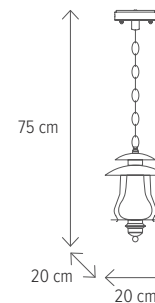

KINGSTON 7

KL6229

Dimensiuni/Dimensions: **H 75 x L 20 x W 20 cm**
Culoare/Color: **maro/brown**
Material/Material: **aluminiu, sticlă/aluminium, glass**

Bec recomandat/
Recommended light bulb: **1 x E27 max 15W**
Bec inclus/Included light bulb: **nu/no**