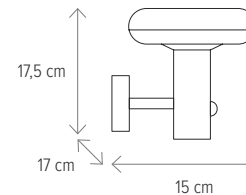

QUEBEC 1/SENZOR

KL6268

Dimensiuni/Dimensions: **H 17,5 x L 15 x W 17 cm**
Culoare/Color: **crom/chrome**
Material/Material: **metal/metal**
Led: **11W**
Led inclus/Led included: **da/yes**
Clasă energetică/Energy class: **G**