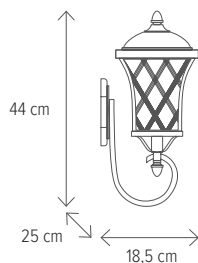

BOSTON

JERSEY 1

KL5545

Dimensiuni/Dimensions: **H 44 x L 18,5 x W 25 cm**
 Culoare/Color: **brun/brown**
 Material/Material: **aluminiu, sticlă/aluminium, glass**

Bec recomandat/
 Recommended light bulb: **1 x E27 max 15W**
 Bec inclus/Included light bulb: **nu/no**

JERSEY 3

KL5543

Dimensiuni/Dimensions: **H 36 x L 18,5 x W 18,5 cm**
 Culoare/Color: **brun/brown**
 Material/Material: **aluminiu, sticlă/aluminium, glass**

Bec recomandat/
 Recommended light bulb: **1 x E27 max 15W**
 Bec inclus/Included light bulb: **nu/no**