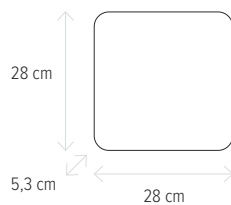

TETRA 18W

KL151011

Dimensiuni/Dimensions: **H 5,3 x L 28 x W 28 cm**
Culoare/Color: **alb/white**
Material/Material: **PC/PC**
Led: **18W**
Led inclus/Led included: **inclus/included**