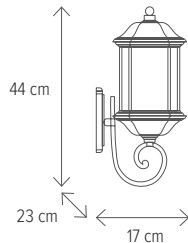

OXFORD 3

KL6676

Dimensiuni/Dimensions: **H 33 x L 18 x W 25 cm**
 Culoare/Color: **brun/brown**
 Material/Material: **aluminiu, sticlă/aluminium, glass**
 Bec recomandată/
 Recommended light bulb: **1 x E27 max 15W**
 Bec inclus/Included light bulb: **nu/no**

OXFORD 7

KL6677

Dimensiuni/Dimensions: **H 65 x L 18 x W 18 cm**
 Culoare/Color: **brun/brown**
 Material/Material: **aluminiu, sticlă/aluminium, glass**
 Bec recomandată/
 Recommended light bulb: **1 x E27 max 15W**
 Bec inclus/Included light bulb: **nu/no**

OXFORD

NUVOLA 1

KL5472

Dimensiuni/Dimensions: **H 44 x L 17 x W 23 cm**
 Culoare/Color: **brun/brown**
 Material/Material: **aluminiu, sticlă/aluminium, glass**
 Bec recomandat/
 Recommended light bulb: **1 x E27 max 15W**
 Bec inclus/Included light bulb: **nu/no**