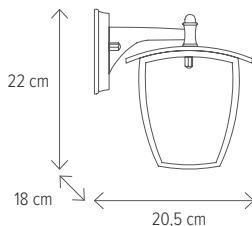

GRAND

GRAND

LY-2067

Dimensiuni/Dimensions: **H 24,5 x L 18 x W 15 cm**
Culoare/Color: **brun/brown**
Material/Material: **aluminiu, sticlă/aluminium, glass**

Bec recomandat/
Recommended light bulb: **1 x E27 max 15W**
Bec inclus/Included light bulb: **nu/no**