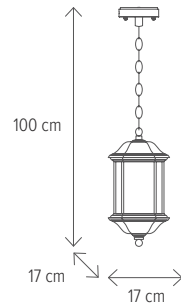

NUVOLA 7

KL5474

Dimensiuni/Dimensions: **H 100 x L 17 x W 17 cm**
Culoare/Color: **brun/brown**
Material/Material: **aliniu, sticlă/aluminium, glass**
Bec recomandat/
Recommended light bulb: **1 x E27 max 15W**
Bec inclus/Included light bulb: **nu/no**