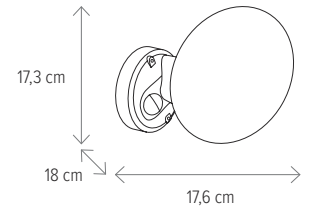

OSSETT 1/SENZOR BLACK

KL121015

Dimensiuni/Dimensions: **H 17,3 x L 17,6 x W 18 cm**
Culoare/Color: **negru/black**
Material/Material: **PC/PC**
Led: **12W**
Led inclus/Led included: **da/yes**
Clasă energetică/Energy class: **G**