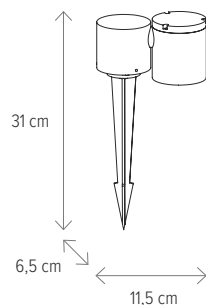

Dimensiuni/Dimensions: **H 17 x L 17 x W 8 cm**

Culoare/Color: **negru/black**

Material/Material: **aliniu, PC/aluminium, PC**

Led: **7,5W**

Led inclus/Led included: **da/yes**

Clasă energetică/Energy class: **G**

POINT 2

MODERN

2 variante de
montare/2 fitting
options

POINT 2

KL139000

Dimensiuni/Dimensions: **H 22 x L 6 x W 10 cm**
 Culoare/Color: **negru/black**
 Material/Material: **PC/PC**
 Bec recomandată/
 Recommended light bulb: **1 x GU10 max 8W**
 Bec inclus/Included light bulb: **nu/no**

RIAD 4S1

ROUND

RIAD 1S

KL139001

Dimensiuni/Dimensions: **H 31 x L 11,5 x Ø 6,5 cm**
 Culoare/Color: **negru/black**
 Material/Material: **aluminiu, sticlă/aluminium, glass**

Bec recomandat/
 Recommended light bulb: **1 x GU10 max 8W**
 Bec inclus/Included light bulb: **nu/no**

RIAD 2S

KL139002

Dimensiuni/Dimensions: **H 31 x L 18 x Ø 6,5 cm**
 Culoare/Color: **negru/black**
 Material/Material: **aluminiu, sticlă/aluminium, glass**

Bec recomandat/
 Recommended light bulb: **2 x GU10 max 8W**
 Bec inclus/Included light bulb: **nu/no**