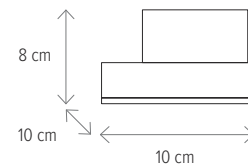

RADIANCE 1

KL121036

Dimensiuni/Dimensions: **H 8 x L 10 x W 10 cm**
Culoare/Color: **negru/black**
Material/Material: **aliniu, acril/aluminium, acryl**
Led:
Led inclus/Led included: **6W da/yes**
Clasă energetică/Energy class: **G**