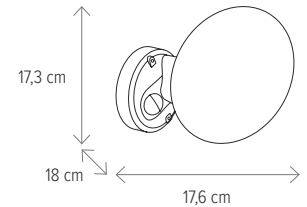

OSSETT 1/SENZOR WHITE

KL121013

Dimensiuni/Dimensions: **H 17,3 x L 17,6 x W 18 cm**
Culoare/Color: **alb/white**
Material/Material: **PC/PC**
Led: **12W**
Led inclus/Led included: **da/yes**
Clasă energetică/Energy class: **G**