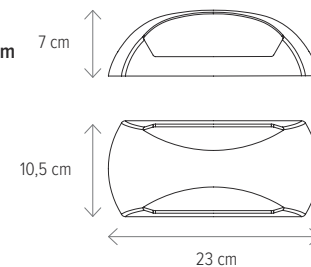

BUTTER ACCB

KL121020

Dimensiuni/Dimensions: **H 7 x L 23 x W 10,5 cm**
Culoare/Color: **negru/black**
Material/Material: **PC/PC**