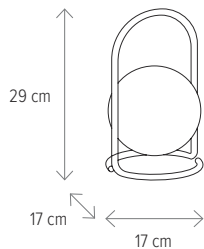

ROUND

KL120001

Dimensiuni/Dimensions: **H 29 x L 17 x W 17 cm**
Culoare/Color: **negru/black**
Material/Material: **metal, PC/metal, PC**
Led: **1,2W**
Led inclus/Led included: **da/yes**
Clasă energetică/Energy class: **E**