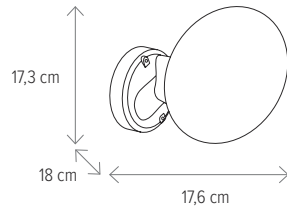

ECLIPSE L WHITE

KL121040

Dimensiuni/Dimensions: **W 4,5 x Ø 18 cm**
 Culoare/Color: **alb/white**
 Material/Material: **aliniu, PC/aluminium, PC**
 Led:
 Led inclus/Led included: **9W**
 Clasă energetică/Energy class: **da/yes**
G

LED

OSSETT

OSSETT 1 BLACK

KL121014

Dimensiuni/Dimensions: **H 17,3 x L 17,6 x W 18 cm**
 Culoare/Color: **negru/black**
 Material/Material: **PC/PC**
 Led: **12W**
 Led inclus/Led included: **da/yes**
 Clasă energetică/Energy class: **G**