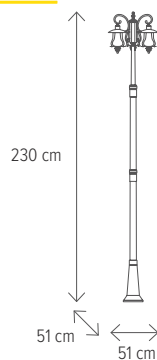

KINGSTON 6

KL6231

Dimensiuni/Dimensions: **H 230 x L 51 x W 51 cm**
Culoare/Color: **maro/brown**
Material/Material: **aluminiu, sticlă/aluminium, glass**
Bec recomandat/
Recommended light bulb: **3 x E27 max 15W**
Bec inclus/Included light bulb: **nu/no**