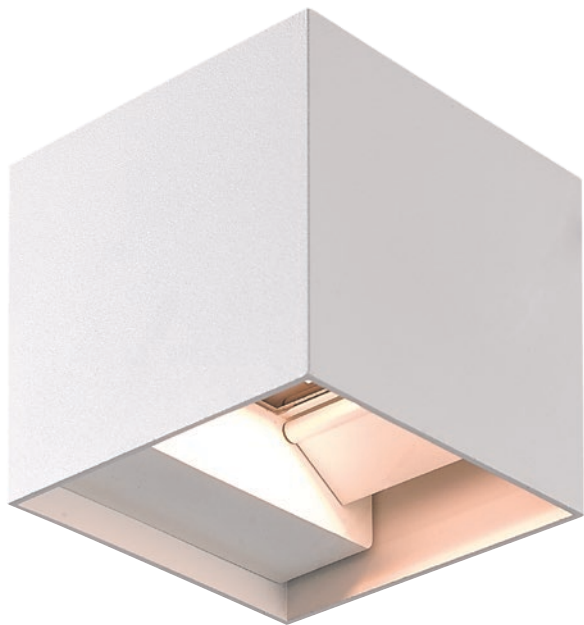

Clasă energetică/Energy class: **G**

KOSS

KL131008

Dimensiuni/Dimensions: **H 26 x L 26 x W 8 cm**
Culoare/Color: **negru/black**
Material/Material: **aluminu, PC/aluminium, PC**
Bec recomandată/
Recommended light bulb: **2 x E27 max 15W**
Bec inclus/Included light bulb: **nu/no**

NEW

KOSS

Unghi fascicul reglabil
Adjustable beam angle

Unghi fascicul reglabil
Adjustable beam angle

EXPERT WHITE

KL121043

Dimensiuni/Dimensions: **H 10 x L 10 x W 10 cm**
 Culoare/Color: **alb/white**
 Material/Material: **aliniu, sticlă/aluminium, glass**
 Led: **10W**
 Led inclus/Led included: **da/yes**
 Clasă energetică/Energy class: **G**