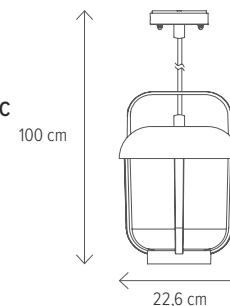

TOLSON 7

KL137004

Dimensiuni/Dimensions: **H 100 x Ø 22,6 cm**
Culoare/Color: **negru/black**
Material/Material: **aluminiu, PC/aluminium, PC**
Bec recomandat/
Recommended light bulb: **1 x E27 max 15W**
Bec inclus/Included light bulb: **nu/no**