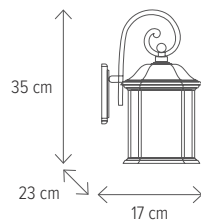

NUVOLA 3

KL5471

Dimensiuni/Dimensions: **H 35 x L 17 x W 23 cm**
Culoare/Color: **brun/brown**
Material/Material: **aliniu, sticlă/aluminium, glass**
Bec recomandat/
Recommended light bulb: **1 x E27 max 15W**
Bec inclus/Included light bulb: **nu/no**