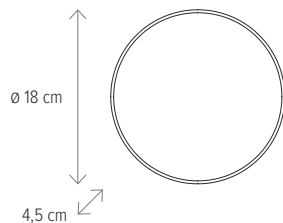

ECLIPSE L BLACK

KL121039

Dimensiuni/Dimensions: **W 4,5 x Ø 18 cm**
Culoare/Color: **negru/black**
Material/Material: **aliniu, PC/aluminium, PC**
Led:
Led inclus/Led included: **9W**
Clasă energetică/Energy class: **da/yes**
G