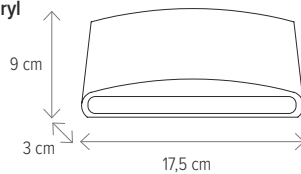

AMBIANCE W

KL121029

Dimensiuni/Dimensions: **H 9 x L 17,5 x W 3 cm**

Culoare/Color: **alb/white**

Material/Material: **aliniu, acril/aluminium, acryl**

Led: **12W**

Led inclus/Led included: **da/yes**

Clasă energetică/Energy class: **G**