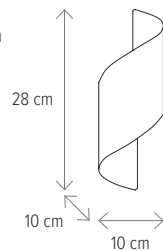

Dimensiuni/Dimensions: **H 17 x L 17 x W 8 cm**

Culoare/Color: **negru/black**

Material/Material: **aliniu, PC/aluminium, PC**

Led: **7,5W**

Led inclus/Led included: **da/yes**

Clasă energetică/Energy class: **G**

LED

NEW

LETTER

MODERN

KL121028

Dimensiuni/Dimensions: **H 28 x L 10 x W 10 cm**
 Culoare/Color: **alb/white**
 Material/Material: **aliniu/aluminium**
 Led: **10W**
 Led inclus/Led included: **da/yes**
 Clasă energetică/Energy class: **G**