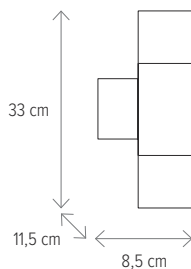

Dimensiuni/Dimensions: **H 8,5 x Ø 11 cm**
 Culoare/Color: **negru/black**
 Materiale/Material: **aliniu, acril/aluminium, acryl**
 Led:
 Led inclus/Led included: **6W**
 Clasă energetică/Energy class: **G**

RADIANCE 1

KL121036

Dimensiuni/Dimensions: **H 8 x L 10 x W 10 cm**
 Culoare/Color: **negru/black**
 Material/Material: **aliniu, acril/aluminium, acryl**
 Led:
 Led inclus/Led included: **6W da/yes**
 Clasă energetică/Energy class: **G**

ASCOT

ASCOT 2

KL132000

Dimensiuni/Dimensions: **H 33 x L 8,5 x W 11,5 cm**
 Culoare/Color: **antracit/anthracite**
 Material/Material: **aluminium, PC/aluminium, PC**
 Bec recomandată/
 Recommended light bulb: **2 x E27 max 15W**
 Bec inclus/Included light bulb: **nu/no**

Dimensiuni/Dimensions: **H 7 x L 23 x W 10,5 cm**
 Culoare/Color: **negru/black**
 Material/Material: **PC/PC**
 Led: **12W**
 Led inclus/Led included: **da/yes**
 Clasă energetică/Energy class: **G**