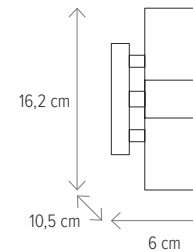

Dimensiuni/Dimensions: **H 17 x L 17 x W 8 cm**

Culoare/Color: **negru/black**

Material/Material: **aliniu, PC/aluminium, PC**

Led: **7,5W**

Led inclus/Led included: **da/yes**

Clasă energetică/Energy class: **G**

POINT 2

MODERN

2 variante de
montare/2 fitting
options

POINT 2

KL139000

Dimensiuni/Dimensions: **H 22 x L 6 x W 10 cm**
 Culoare/Color: **negru/black**
 Material/Material: **PC/PC**
 Bec recomandată/
 Recommended light bulb: **1 x GU10 max 8W**
 Bec inclus/Included light bulb: **nu/no**

STRONG 2

KL132004

Dimensiuni/Dimensions: **H 14,5 x L 20 x W 9 cm**
 Culoare/Color: **crom/chrome**
 Material/Material: **oțel inoxidabil, sticlă/stainless steel, glass**

Bec recomandat/
 Recommended light bulb: **2 x GU10 max 8W**
 Bec inclus/Included light bulb: **nu/no**

SPOT 2

KL132003

Dimensiuni/Dimensions: **H 16,2 x L 6 x W 10,5 cm**
 Culoare/Color: **negru/black**
 Material/Material: **aluminiu, sticlă/aluminium, glass**
 Bec recomandat/
 Recommended light bulb: **2 x GU10 max 8W**
 Bec inclus/Included light bulb: **nu/no**