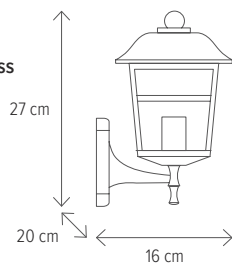

YORK

COLORADO 1 BRUN

KL5513

Dimensiuni/Dimensions: **H 27 x L 16 x W 20 cm**
 Culoare/Color: **brun/brown**
 Material/Material: **aluminiu, sticlă/aluminium, glass**
 Bec recomandat/
 Recommended light bulb: **1 x E27 max 15W**
 Bec inclus/Included light bulb: **nu/no**