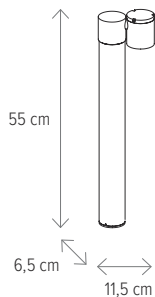

Dimensiuni/Dimensions: **H 17 x L 17 x W 8 cm**

Culoare/Color: **negru/black**

Material/Material: **aliniu, PC/aluminium, PC**

Led: **7,5W**

Led inclus/Led included: **da/yes**

Clasă energetică/Energy class: **G**

RIAD 2S

KL139002

Dimensiuni/Dimensions: **H 31 x L 18 x Ø 6,5 cm**
 Culoare/Color: **negru/black**
 Material/Material: **aluminiu, sticlă/aluminium, glass**

Bec recomandat/
 Recommended light bulb: **2 x GU10 max 8W**
 Bec inclus/Included light bulb: **nu/no**

NEW

RIAD

RIAD 4S1

KL134002

Dimensiuni/Dimensions: **H 55 x L 11,5 x Ø 6,5 cm**
 Culoare/Color: **negru/black**
 Material/Material: **aluminiu, sticlă/aluminium, glass**
 Bec recomandată/
 Recommended light bulb: **1 x GU10 max 8W**
 Bec inclus/Included light bulb: **nu/no**

RIAD 4S2

KL134003

Dimensiuni/Dimensions: **H 55 x L 18 x Ø 6,5 cm**
 Culoare/Color: **negru/black**
 Material/Material: **aluminiu, sticlă/aluminium, glass**
 Bec recomandată/
 Recommended light bulb: **2 x GU10 max 8W**
 Bec inclus/Included light bulb: **nu/no**