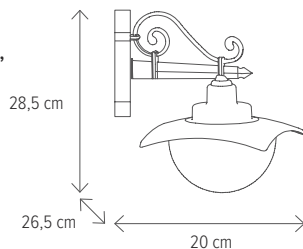

NEW

KORA

CLASIC/CLASSIC

DERBY 3

KL133000

Dimensiuni/Dimensions: **H 28,5 x L 20 x W 26,5 cm**
 Culoare/Color: **negru/black**
 Material/Material: **aluminiu, sticlă/aluminium, glass**

Bec recomandat/
 Recommended light bulb: **1 x E27 max 15W**
 Bec inclus/Included light bulb: **nu/no**