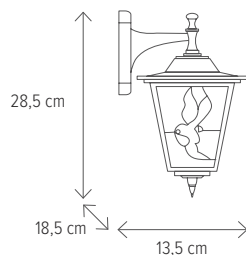

WINDSOR

BOSTON 1 BRONZ

KL5491

Dimensiuni/Dimensions: **H 28,5 x L 13,5 x W 18,5 cm**
 Culoare/Color: **bronz antic/antique bronze**
 Material/Material: **aluminiu, sticlă/aluminium, glass**

Bec recomandat/
 Recommended light bulb: **1 x E27 max 15W**
 Bec inclus/Included light bulb: **nu/no**

BOSTON 2 BRONZ

KL5492

Dimensiuni/Dimensions: **H 31 x L 13,5 x W 13,5 cm**
 Culoare/Color: **bronz antic/antique bronze**
 Material/Material: **aluminiu, sticlă/aluminium, glass**

Bec recomandat/
 Recommended light bulb: **1 x E27 max 15W**
 Bec inclus/Included light bulb: **nu/no**

BOSTON 3 BRONZ

KL5490

Dimensiuni/Dimensions: **H 28,5 x L 13,5 x W 18,5 cm**
Culoare/Color: **bronz antic/antique bronze**
Material/Material: **aluminiu, sticlă/aluminium, glass**

Bec recomandat/
Recommended light bulb: **1 x E27 max 15W**
Bec inclus/Included light bulb: **nu/no**