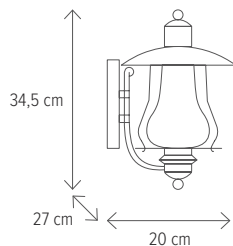

KINGSTON 1

KL6228

Dimensiuni/Dimensions: **H 34,5 x L 20 x W 27 cm**
Culoare/Color: **maro/brown**
Material/Material: **aluminiu, sticlă/aluminium, glass**

Bec recomandat/
Recommended light bulb: **1 x E27 max 15W**
Bec inclus/Included light bulb: **nu/no**