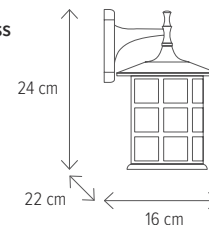

ATLANTA 3 BRUN

KL5519

Dimensiuni/Dimensions: **H 24 x L 16 x W 22 cm**
Culoare/Color: **maro/brown**
Material/Material: **aluminiu, sticlă/aluminium, glass**
Bec recomandat/
Recommended light bulb: **1 x E27 max 15W**
Bec inclus/Included light bulb: **nu/no**