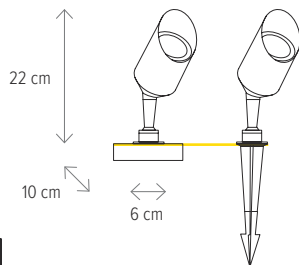

POINT 2

MODERN

2 variante de
montare/2 fitting
options

POINT 2

KL139000

Dimensiuni/Dimensions: **H 22 x L 6 x W 10 cm**
 Culoare/Color: **negru/black**
 Material/Material: **PC/PC**
 Bec recomandată/
 Recommended light bulb: **1 x GU10 max 8W**
 Bec inclus/Included light bulb: **nu/no**