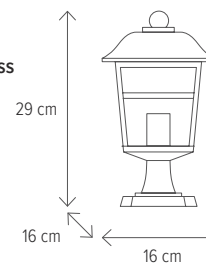

COLORADO 2 BRUN

KL5515

Dimensiuni/Dimensions: **H 29 x L 16 x W 16 cm**
Culoare/Color: **brun/brown**
Material/Material: **aluminiu, sticlă/aluminium, glass**
Bec recomandat/
Recommended light bulb: **1 x E27 max 15W**
Bec inclus/Included light bulb: **nu/no**