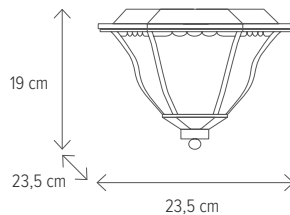

SPOKANE

MIAMI

MIAMI

KL5489

Dimensiuni/Dimensions: **H 19 x L 23,5 x W 23,5 cm**
Culoare/Color: **bronz antic/antique bronze**
Material/Material: **aluminiu, sticlă/aluminium, glass**

Bec recomandat/
Recommended light bulb: **1 x E27 max 15W**
Bec inclus/Included light bulb: **nu/no**