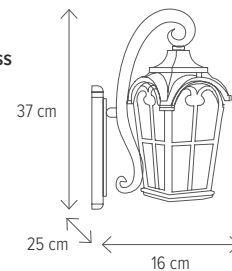

ATLANTA 3 BRONZ

KL5520

Dimensiuni/Dimensions: **H 24 x L 16 x W 22 cm**
 Culoare/Color: **bronz antic/antique bronze**
 Material/Material: **aluminiu, sticlă/aluminium, glass**
 Bec recomandat/
 Recommended light bulb: **1 x E27 max 15W**
 Bec inclus/Included light bulb: **nu/no**

ATLANTA 7 BRONZ

KL5526

Dimensiuni/Dimensions: **H 98 x L 16 x W 16 cm**
Culoare/Color: **bronz antic/antique bronze**
Material/Material: **aliniu, sticlă/aluminium, glass**
Bec recomandat/
Recommended light bulb: **1 x E27 max 15W**
Bec inclus/Included light bulb: **nu/no**

ATLANTA

SPOKANE 1

KL5547

Dimensiuni/Dimensions: **H 43 x L 16 x W 24 cm**
 Culoare/Color: **bronz antic/antique bronze**
 Material/Material: **aluminiu, sticlă/aluminium, glass**
 Bec recomandată/
 Recommended light bulb: **1 x E27 max 15W**
 Bec inclus/Included light bulb: **nu/no**

SPOKANE 3

KL5546

Dimensiuni/Dimensions: **H 37 x L 16 x W 25 cm**
 Culoare/Color: **bronz antic/antique bronze**
 Material/Material: **aluminiu, sticlă/aluminium, glass**
 Bec recomandată/
 Recommended light bulb: **1 x E27 max 15W**
 Bec inclus/Included light bulb: **nu/no**