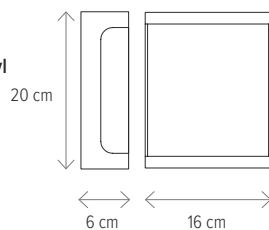

SHELTON 1

KL121050

Dimensiuni/Dimensions: **H 20 x L 16 x W 6 cm**

Culoare/Color: **negru/black**

Material/Material: **aluminiu, acril/aluminium, acryl**

Led: **12W**

Led inclus/Led included: **da/yes**

Clasă energetică/Energy class: **G**