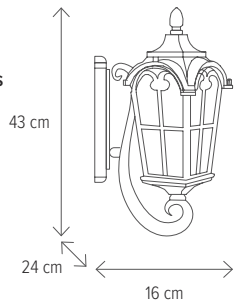

ATLANTA 3 BRONZ

KL5520

Dimensiuni/Dimensions: **H 24 x L 16 x W 22 cm**
 Culoare/Color: **bronz antic/antique bronze**
 Material/Material: **aluminiu, sticlă/aluminium, glass**
 Bec recomandat/
 Recommended light bulb: **1 x E27 max 15W**
 Bec inclus/Included light bulb: **nu/no**

ATLANTA 7 BRONZ

KL5526

Dimensiuni/Dimensions: **H 98 x L 16 x W 16 cm**
Culoare/Color: **bronz antic/antique bronze**
Material/Material: **aliniu, sticlă/aluminium, glass**
Bec recomandat/
Recommended light bulb: **1 x E27 max 15W**
Bec inclus/Included light bulb: **nu/no**

ATLANTA

SPOKANE 1

KL5547

Dimensiuni/Dimensions: **H 43 x L 16 x W 24 cm**
 Culoare/Color: **bronz antic/antique bronze**
 Material/Material: **aluminiu, sticlă/aluminium, glass**
 Bec recomandată/
 Recommended light bulb: **1 x E27 max 15W**
 Bec inclus/Included light bulb: **nu/no**

SPOKANE 3

KL5546

Dimensiuni/Dimensions: **H 37 x L 16 x W 25 cm**
 Culoare/Color: **bronz antic/antique bronze**
 Material/Material: **aluminiu, sticlă/aluminium, glass**
 Bec recomandată/
 Recommended light bulb: **1 x E27 max 15W**
 Bec inclus/Included light bulb: **nu/no**