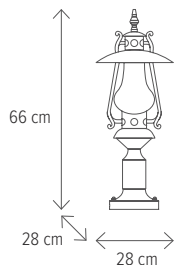

PETROL 2

KL5467

Dimensiuni/Dimensions: **H 66 x L 28 x W 28 cm**
Culoare/Color: **bronz antic/antique bronze**
Material/Material: **aluminium, sticlă/aluminium, glass**
Bec recomandat/
Recommended light bulb: **1 x E27 max 15W**
Bec inclus/Included light bulb: **nu/no**