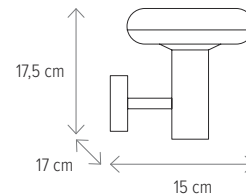

QUEBEC 1

KL6267

Dimensiuni/Dimensions: **H 17,5 x L 15 x W 17 cm**
Culoare/Color: **crom/chrome**
Material/Material: **metal/metal**
Led: **11W**
Led inclus/Led included: **da/yes**
Clasă energetică/Energy class: **G**