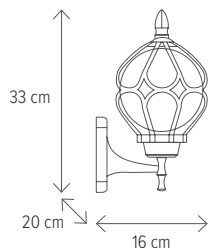

Dimensiuni/Dimensions: **H 33 x L 16 x W 20 cm**
 Culoare/Color: **bronz antic/antique bronze**
 Material/Material: **aluminiu, sticlă/aluminium, glass**
 Bec recomandată/
 Recommended light bulb: **1 x E27 max 15W**
 Bec inclus/Included light bulb: **nu/no**