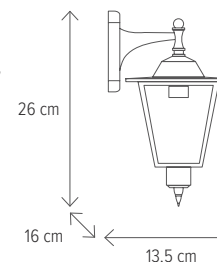

YORK 2 RUSTIC

KL8301

Dimensiuni/Dimensions: **H 26 x L 13,5 x W 16 cm**
Culoare/Color: **rustic/rustic**
Material/Material: **aluminium, sticlă/aluminium, glass**

Bec recomandat/
Recommended light bulb: **1 x E27 max 15W**
Bec inclus/Included light bulb: **nu/no**