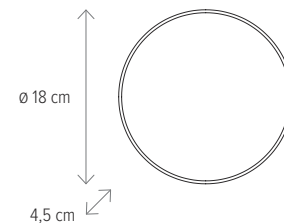

ECLIPSE L BLACK

KL121039

Dimensiuni/Dimensions: **W 4,5 x Ø 18 cm**
 Culoare/Color: **negru/black**
 Material/Material: **aliniu, PC/aluminium, PC**
 Led:
 Led inclus/Led included: **9W**
 Clasă energetică/Energy class: **da/yes**
G

ECLIPSE L WHITE

KL121040

Dimensiuni/Dimensions: **W 4,5 x Ø 18 cm**
 Culoare/Color: **alb/white**
 Material/Material: **aliniu, PC/aluminium, PC**
 Led:
 Led inclus/Led included: **9W**
 Clasă energetică/Energy class: **da/yes**
G