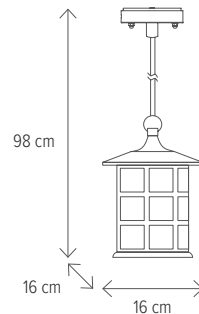

ATLANTA 1 BRONZ

KL5522

Dimensiuni/Dimensions: **H 32 x L 16 x W 20 cm**
 Culoare/Color: **bronz antic/antique bronze**
 Material/Material: **aluminiu, sticlă/aluminium, glass**
 Bec recomandat/
 Recommended light bulb: **1 x E27 max 15W**
 Bec inclus/Included light bulb: **nu/no**

ATLANTA 3 BRONZ

KL5520

Dimensiuni/Dimensions: **H 24 x L 16 x W 22 cm**
 Culoare/Color: **bronz antic/antique bronze**
 Material/Material: **aluminiu, sticlă/aluminium, glass**
 Bec recomandat/
 Recommended light bulb: **1 x E27 max 15W**
 Bec inclus/Included light bulb: **nu/no**

ATLANTA 7 BRONZ

KL5526

Dimensiuni/Dimensions: **H 98 x L 16 x W 16 cm**
Culoare/Color: **bronz antic/antique bronze**
Material/Material: **aliniu, sticlă/aluminium, glass**
Bec recomandat/
Recommended light bulb: **1 x E27 max 15W**
Bec inclus/Included light bulb: **nu/no**