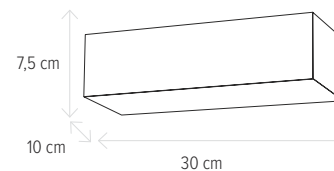

BLOCK 12W

KL150001

Dimensiuni/Dimensions: **H 7,5 x L 30 x W 10 cm**
Culoare/Color: **alb/white**
Material/Material: **PC/PC**
Led: **12W**
Led inclus/Led included: **inclus/included**
Clasă energetică/Energy class: **G**