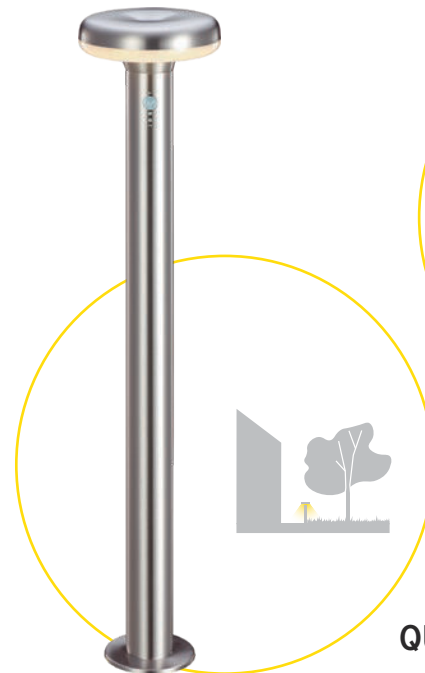

QUEBEC 4/SENZOR