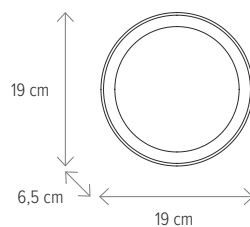

TOFFI

KL121018

Dimensiuni/Dimensions: **H 6,5 x L 19 x W 19 cm**
Culoare/Color: **alb/white**
Material/Material: **PC/PC**
Led: **12W**
Led inclus/Led included: **da/yes**
Clasă energetică/Energy class: **G**