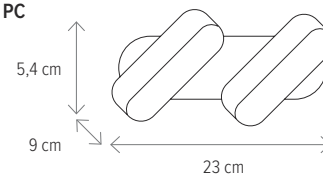

JOKER 2

KL121048

Dimensiuni/Dimensions: **H 5,4 x L 23 x W 9 cm**
Culoare/Color: **negru/black**
Material/Material: **aliniu, PC/aluminium, PC**
Led: **2 x 7W**
Led inclus/Led included: **da/yes**
Clasă energetică/Energy class: **F**