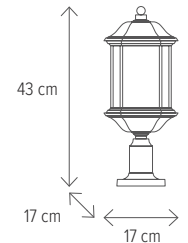

NUVOLA 2

KL5473

Dimensiuni/Dimensions: **H 43 x L 17 x W 17 cm**
Culoare/Color: **brun/brown**
Material/Material: **aluminiu, sticlă/aluminium, glass**
Bec recomandat/
Recommended light bulb: **1 x E27 max 15W**
Bec inclus/Included light bulb: **nu/no**