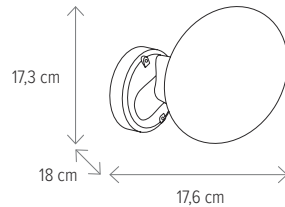

ECLIPSE L BLACK

KL121039

Dimensiuni/Dimensions: **W 4,5 x Ø 18 cm**
 Culoare/Color: **negru/black**
 Material/Material: **aliniu, PC/aluminium, PC**
 Led:
 Led inclus/Led included: **9W**
 Clasă energetică/Energy class: **da/yes**
G

ECLIPSE L WHITE

KL121040

Dimensiuni/Dimensions: **W 4,5 x Ø 18 cm**
 Culoare/Color: **alb/white**
 Material/Material: **aliniu, PC/aluminium, PC**
 Led:
 Led inclus/Led included: **9W**
 Clasă energetică/Energy class: **da/yes**
G

LED

NEW

ECLIPSE

OSSETT 1 WHITE

KL121012

Dimensiuni/Dimensions: **H 17,3 x L 17,6 x W 18 cm**
 Culoare/Color: **alb/white**
 Material/Material: **PC/PC**
 Led: **12W**
 Led inclus/Led included: **da/yes**
 Clasă energetică/Energy class: **G**