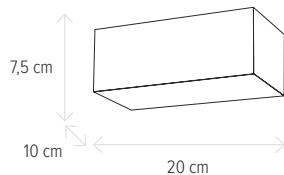

BLOCK 8W

KL150000

Dimensiuni/Dimensions: **H 7,5 x L 20 x W 10 cm**
Culoare/Color: **alb/white**
Material/Material: **PC/PC**
Led: **8W**
Led inclus/Led included: **inclus/included**
Clasă energetică/Energy class: **G**