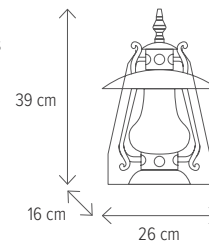

MANCHESTER

MANCHESTER 4

KL6674

Dimensiuni/Dimensions: **H 115 x L 23 x W 23 cm**
Culoare/Color: **negru antic/antique black**
Material/Material: **aliniu, sticlă/aluminium, glass**
Bec recomandat/
Recommended light bulb: **2 x E14 max 9W**
Bec inclus/Included light bulb: **nu/no**

KINGSTON

KINGSTON 6

KL6231

Dimensiuni/Dimensions: **H 230 x L 51 x W 51 cm**
Culoare/Color: **maro/brown**
Material/Material: **aluminiu, sticlă/aluminium, glass**
Bec recomandat/
Recommended light bulb: **3 x E27 max 15W**
Bec inclus/Included light bulb: **nu/no**

PETROL 1

KL5466

Dimensiuni/Dimensions: **H 53 x L 27,5 x W 34 cm**
 Culoare/Color: **bronz antic/antique bronze**
 Material/Material: **aluminiu, sticlă/aluminium, glass**
 Bec recomandată/
 Recommended light bulb: **1 x E27 max 15W**
 Bec inclus/Included light bulb: **nu/no**

PETROL 10

KL5493

Dimensiuni/Dimensions: **H 39 x L 26 x W 16 cm**
 Culoare/Color: **bronz antic/antique bronze**
 Material/Material: **aluminiu, sticlă/aluminium, glass**
 Bec recomandată/
 Recommended light bulb: **1 x E27 max 15W**
 Bec inclus/Included light bulb: **nu/no**