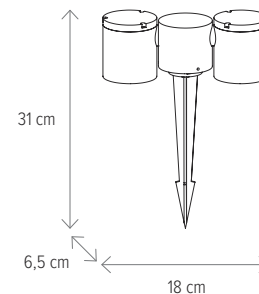

Dimensiuni/Dimensions: **H 17 x L 17 x W 8 cm**

Culoare/Color: **negru/black**

Material/Material: **aliniu, PC/aluminium, PC**

Led: **7,5W**

Led inclus/Led included: **da/yes**

Clasă energetică/Energy class: **G**

RIAD 4S1

ROUND

RIAD 1S

KL139001

Dimensiuni/Dimensions: **H 31 x L 11,5 x Ø 6,5 cm**
 Culoare/Color: **negru/black**
 Material/Material: **aluminiu, sticlă/aluminium, glass**

Bec recomandat/
 Recommended light bulb: **1 x GU10 max 8W**
 Bec inclus/Included light bulb: **nu/no**

RIAD 2S

KL139002

Dimensiuni/Dimensions: **H 31 x L 18 x Ø 6,5 cm**
 Culoare/Color: **negru/black**
 Material/Material: **aluminiu, sticlă/aluminium, glass**

Bec recomandat/
 Recommended light bulb: **2 x GU10 max 8W**
 Bec inclus/Included light bulb: **nu/no**