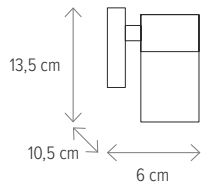

STRONG 2

KL132004

Dimensiuni/Dimensions: **H 14,5 x L 20 x W 9 cm**
 Culoare/Color: **crom/chrome**
 Material/Material: **oțel inoxidabil, sticlă/stainless steel, glass**

Bec recomandat/
 Recommended light bulb: **2 x GU10 max 8W**
 Bec inclus/Included light bulb: **nu/no**

SPOT 2

KL132003

Dimensiuni/Dimensions: **H 16,2 x L 6 x W 10,5 cm**
 Culoare/Color: **negru/black**
 Material/Material: **aluminiu, sticlă/aluminium, glass**
 Bec recomandat/
 Recommended light bulb: **2 x GU10 max 8W**
 Bec inclus/Included light bulb: **nu/no**