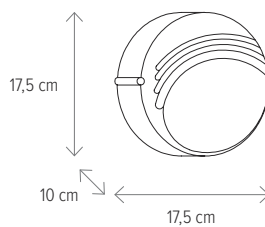

PARMA RUSTIC

KL4769

Dimensiuni/Dimensions: **H 17,5 x L 17,5 x W 10 cm**
Culoare/Color: **bronz rustic/rustic bronze**
Material/Material: **aluminiu, sticlă/aluminium, glass**

Bec recomandat/
Recommended light bulb: **1 x E27 max 15W**
Bec inclus/Included light bulb: **nu/no**