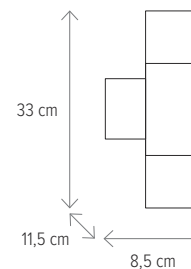

ASCOT 2/SENZOR

KL132001

Dimensiuni/Dimensions: **H 33 x L 8,5 x W 11,5 cm**
Culoare/Color: **antracit/anthracite**
Material/Material: **aluminium, PC/aluminium, PC**
Bec recomandată/
Recommended light bulb: **2 x E27 max 15W**
Bec inclus/Included light bulb: **nu/no**