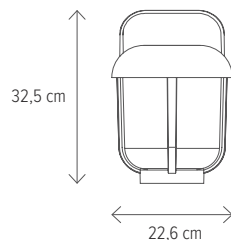

TOLSON 2S

KL138001

Dimensiuni/Dimensions: **H 32,5 x Ø 22,6 cm**
Culoare/Color: **negru/black**
Material/Material: **aluminiu, PC/aluminium, PC**
Bec recomandat/
Recommended light bulb: **1 x E27 max 15W**
Bec inclus/Included light bulb: **nu/no**
Cablu/Cable: **5 m**