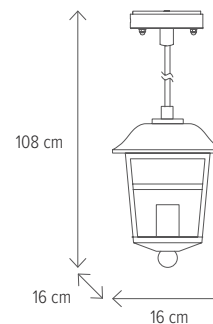

COLORADO 7 BRUN

KL5517

Dimensiuni/Dimensions: **H 108 x L 16 x W 16 cm**
Culoare/Color: **brun/brown**
Material/Material: **aluminiu, sticlă/aluminium, glass**

Bec recomandat/
Recommended light bulb: **1 x E27 max 15W**
Bec inclus/Included light bulb: **nu/no**