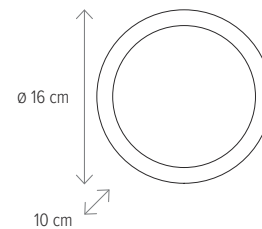

FEISS 2

KL121025

Dimensiuni/Dimensions: **H 10 x Ø 16 cm**

Culoare/Color: **negru/black**

Material/Material: **aliniu, acril/aluminium, acryl**

Led: **12W**

Led inclus/Led included: **da/yes**

Clasă energetică/Energy class: **G**