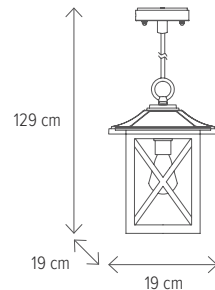

HARDY 7

KL137002

Dimensiuni/Dimensions: **H 129 x L 19 x W 19 cm**
Culoare/Color: **negru/black**
Material/Material: **aluminiu, sticlă/aluminium, glass**
Bec recomandat/
Recommended light bulb: **1 x E27 max 15W**
Bec inclus/Included light bulb: **nu/no**