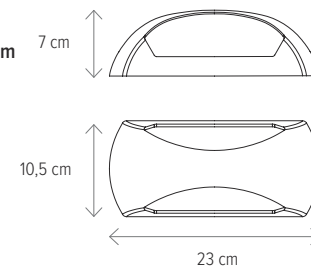

JOKER 2

KL121048

Dimensiuni/Dimensions: **H 5,4 x L 23 x W 9 cm**
 Culoare/Color: **negru/black**
 Material/Material: **aliniu, PC/aluminium, PC**
 Led: **2 x 7W**
 Led inclus/Led included: **da/yes**
 Clasă energetică/Energy class: **F**

LED

NEW

JOKER

BUTTER WHITE

KL121016

Dimensiuni/Dimensions: **H 7 x L 23 x W 10,5 cm**
 Culoare/Color: **alb/white**
 Material/Material: **PC/PC**
 Led: **12W**
 Led inclus/Led included: **da/yes**
 Clasă energetică/Energy class: **G**

BUTTER ACCW

KL121019

Dimensiuni/Dimensions: **H 7 x L 23 x W 10,5 cm**
 Culoare/Color: **alb/white**
 Material/Material: **PC/PC**

LED

NEW

BUTTER

BUTTER BLACK

KL121017

Dimensiuni/Dimensions: **H 7 x L 23 x W 10,5 cm**
 Culoare/Color: **negru/black**
 Material/Material: **PC/PC**
 Led: **12W**
 Led inclus/Led included: **da/yes**
 Clasă energetică/Energy class: **G**