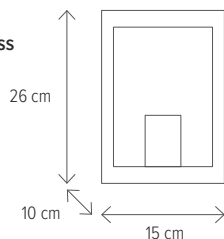

NEW

JARVIS

POWER 1

KL131006

Dimensiuni/Dimensions: **H 26 x L 15 x W 10 cm**
 Culoare/Color: **negru/black**
 Material/Material: **aluminiu, sticlă/aluminium, glass**
 Bec recomandat/
 Recommended light bulb: **1 x E27 max 15W**
 Bec inclus/Included light bulb: **nu/no**

POWER 2

KL132005

Dimensiuni/Dimensions: **H 37 x L 14,5 x W 10 cm**
 Culoare/Color: **negru/black**
 Material/Material: **aluminiu, sticlă/aluminium, glass**
 Bec recomandat/
 Recommended light bulb: **2 x E27 max 15W**
 Bec inclus/Included light bulb: **nu/no**

NEW

POWER

POWER 4

KL134004

Dimensiuni/Dimensions: **H 100 x L 14,5 x W 14,5 cm**
Culoare/Color: **negru/black**
Material/Material: **aluminiu, sticlă/aluminium, glass**
Bec recomandată/
Recommended light bulb: **1 x E27 max 15W**
Bec inclus/Included light bulb: **nu/no**