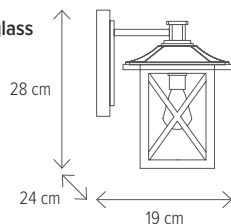

NEW

LOUIS

HARDY 3

KL133004

Dimensiuni/Dimensions: **H 28 x L 19 x W 24 cm**
 Culoare/Color: **negru/black**
 Material/Material: **aluminiu, sticlă/aluminium, glass**
 Bec recomandat/
 Recommended light bulb: **1 x E27 max 15W**
 Bec inclus/Included light bulb: **nu/no**