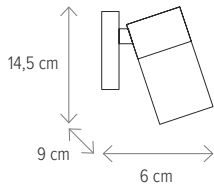

RIAD 4S2

KL134003

Dimensiuni/Dimensions: **H 55 x L 18 x Ø 6,5 cm**
 Culoare/Color: **negru/black**
 Material/Material: **aluminiu, sticlă/aluminium, glass**
 Bec recomandată/
 Recommended light bulb: **2 x GU10 max 8W**
 Bec inclus/Included light bulb: **nu/no**

NEW

RIAD

STRONG 1

KL131005

Dimensiuni/Dimensions: **H 14,5 x L 6 x W 9 cm**
 Culoare/Color: **crom/chrome**
 Material/Material: **oțel inoxidabil, sticlă/stainless steel, glass**

Bec recomandat/
 Recommended light bulb: **1 x GU10 max 8W**
 Bec inclus/Included light bulb: **nu/no**

STRONG 2

KL132004

Dimensiuni/Dimensions: **H 14,5 x L 20 x W 9 cm**
 Culoare/Color: **crom/chrome**
 Material/Material: **oțel inoxidabil, sticlă/stainless steel, glass**

Bec recomandat/
 Recommended light bulb: **2 x GU10 max 8W**
 Bec inclus/Included light bulb: **nu/no**