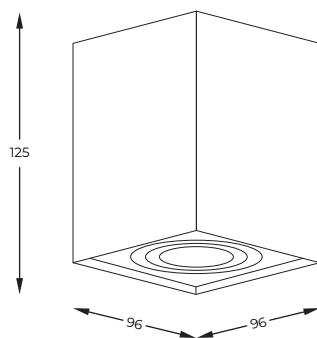

DIMENSIONS

1 - 2