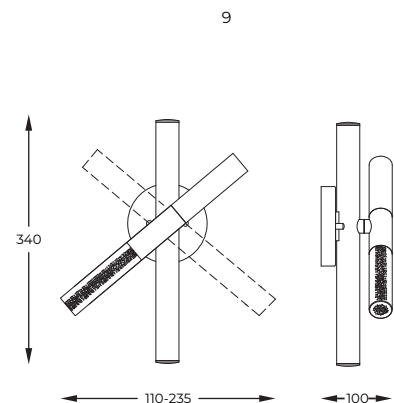

9. **ONE** | Wall lamp
W0461-03L-P7SD
3 x LED 5W 1350LM 3000K
metal matt black and french
gold body, clear acrylic bar
with bubbles inside

DIMENSIONS