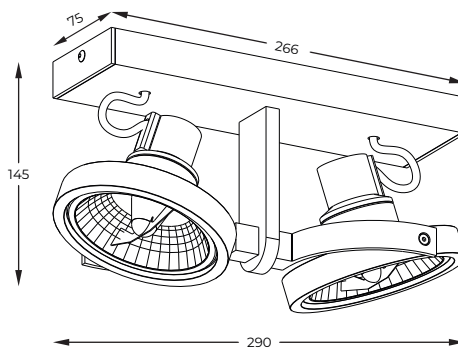

1. **MASTER 111 SL** | Spot
ACGU10-180-N
1 x GU10/ES111 max 15W
aluminium white body

2. **MASTER 111 SL** | Spot
ACGU10-181-N
1 x GU10/ES111 max 15W
aluminium black body

3. **MASTER 111-2 SL** | Spot
ACGU10-183-N
2 x GU10/ES111 max 15W
aluminium white body

4. **MASTER 111-2 SL** | Spot
ACGU10-184-N
2 x GU10/ES111 max 15W
aluminium black body

DIMENSIONS

1 - 2

3 - 4