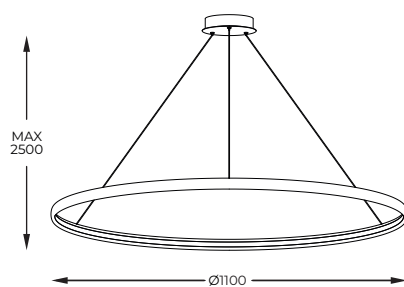

DIMENSIONS

1 - 2