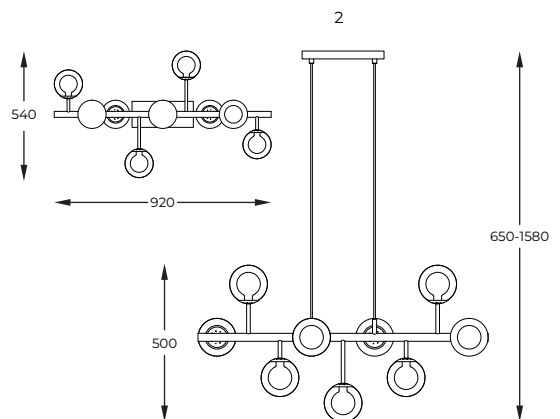

DIMENSIONS