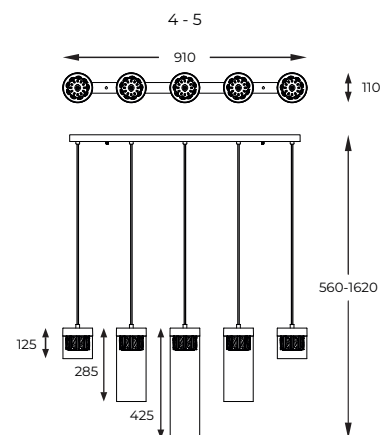

DIMENSIONS