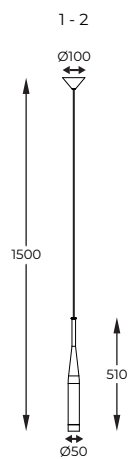

DIMENSIONS _____