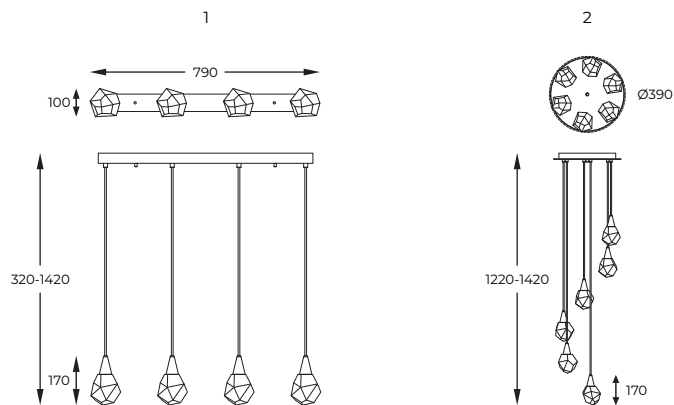

DIMENSIONS