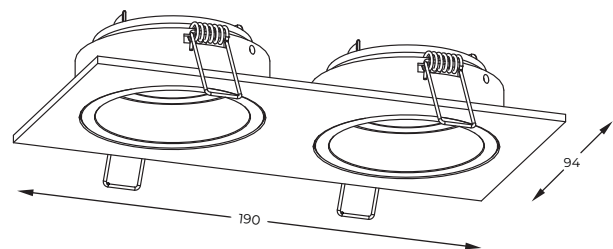

1. **CHUCK 111 SL ROUND** | Spot
ARGU10-054-N
1 x GU10/ES111 MAX 15W
aluminium white body

2. **CHUCK 111 SL ROUND** | Spot
ARGU10-055-N
1 x GU10/ES111 MAX 15W
aluminium black body

3. **CHUCK DL2 SQUARE** | Spot
20068-WH-N
2xGU10 MAX 50W
aluminium white

4. **CHUCK DL2 SQUARE** | Spot
20068-BK-N
2xGU10 MAX 50W
aluminium black

DIMENSIONS

1 - 2

3 - 4