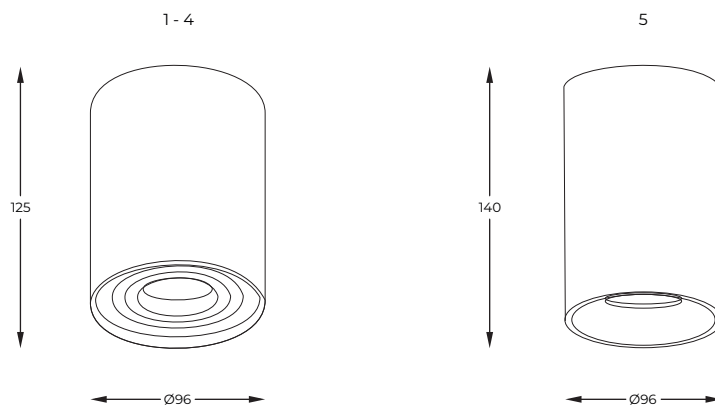

DIMENSIONS