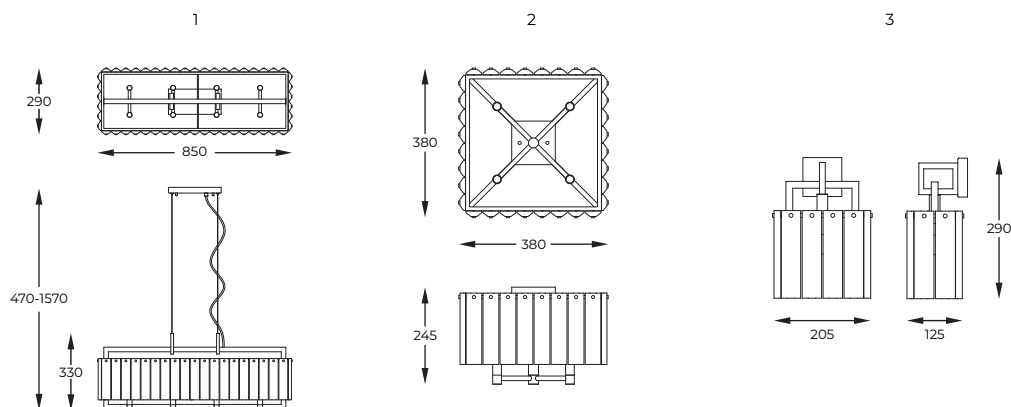

DIMENSIONS