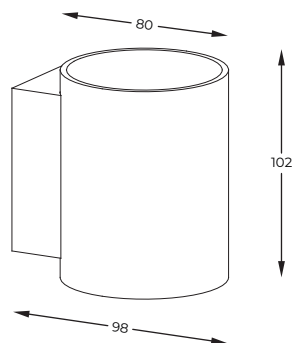

DIMENSIONS

1 - 2