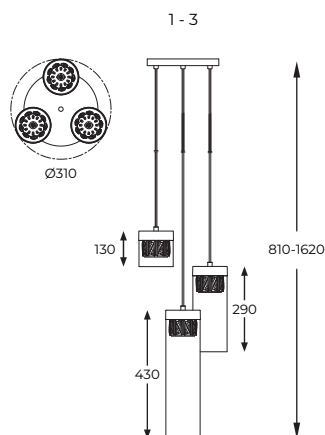

DIMENSIONS