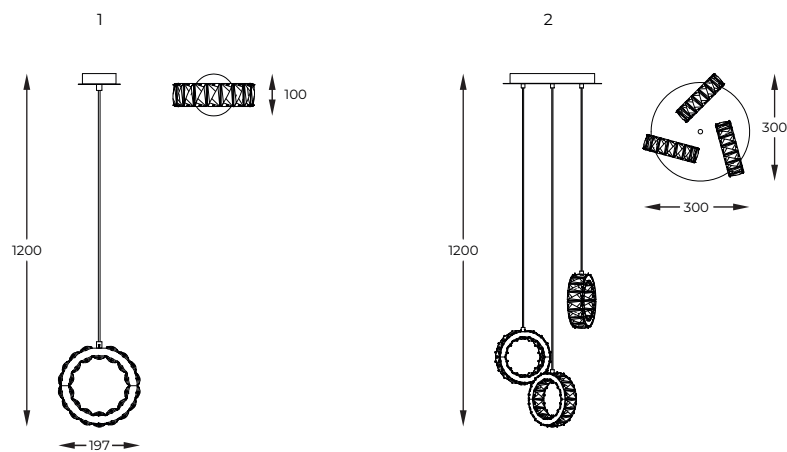

DIMENSIONS