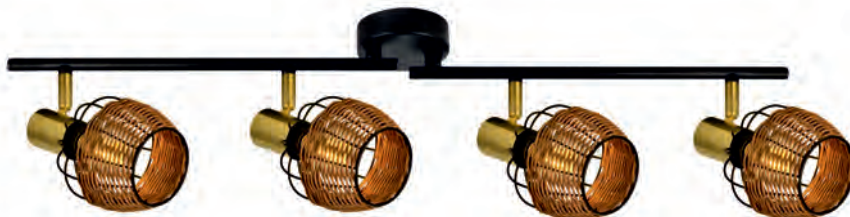

new

MAORI | Ceiling Lamp
P22019E-1CL
1 x E27 MAX 40W
Ø400 H200
metal body, rope shade

new

ARUBA | Ceiling Lamp
CL12029-D40
2 x E27 MAX 40W
Ø400 H100
metal body, straw and plastic shade

new

JUNO | Ceiling Lamp
CL16107-D30
1 x E27 MAX 40W
Ø300 H200
metal body, bamboo shade

new

NOMAD | Ceiling Lamp
CL22009B-D40
2 x E27 MAX 40W
W400 L400 H150
metal body, rope and plastic shade ,

new