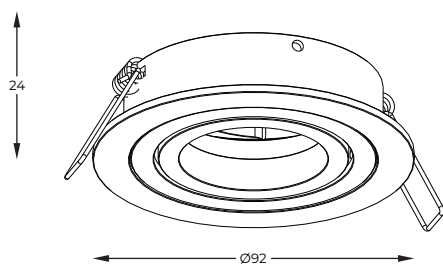

DIMENSIONS

1 - 2