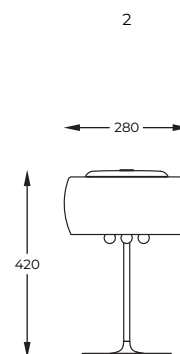

DIMENSIONS