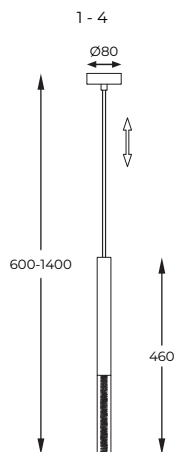

DIMENSIONS