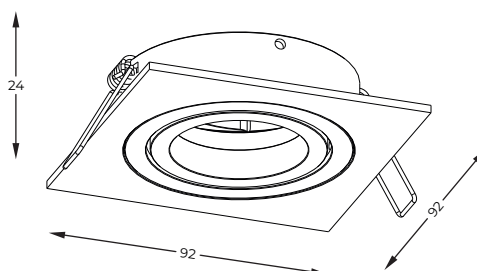

1. **CHUCK DL ROUND** | Spot
ARGU10-038-N
1 x GU10 MAX 50W
aluminium white body

2. **CHUCK DL ROUND** | Spot
ARGU10-039-N
1 x GU10 MAX 50W
aluminium black body

3. **CHUCK DL SQUARE** | Spot
ARGU10-040-N
1 x GU10 MAX 50W
aluminium white body

4. **CHUCK DL SQUARE** | Spot
ARGU10-041-N
1 x GU10 MAX 50W
aluminium black body

DIMENSIONS

1 - 2

3 - 4