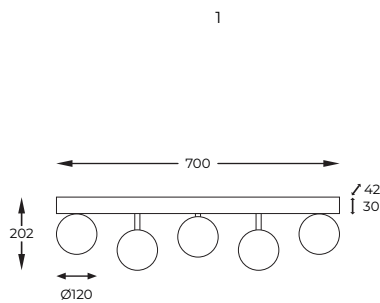

DIMENSIONS