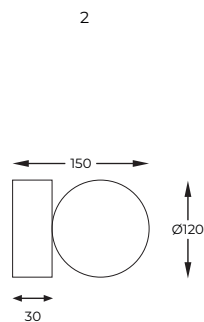

DIMENSIONS