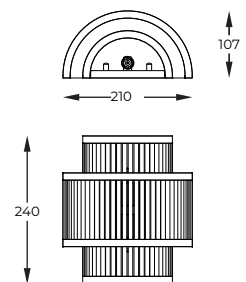

DIMENSIONS

1 | 4

2 | 5

3 | 6

TWIST OPTION

1. **SERGIO** | Wall lamp
W0528-02N-B5AC
2 x E14 max 60W
metal chrome body,
glass shade

TWIST OPTION

2. **SERGIO** | Wall lamp
W0528-02N-F7AC
2 x E14 max 60W
metal french gold body,
glass shade