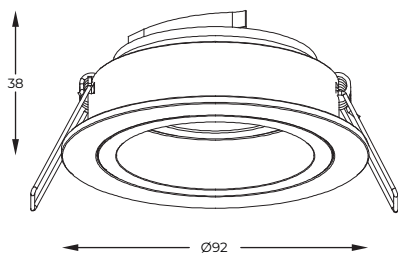

DIMENSIONS

1 - 3

4 - 6

1. **CHUCK DL ROUND** | Spot
ARGU10-038-N
1 x GU10 MAX 50W
aluminium white body

2. **CHUCK DL ROUND** | Spot
ARGU10-039-N
1 x GU10 MAX 50W
aluminium black body

3. **CHUCK DL SQUARE** | Spot
ARGU10-040-N
1 x GU10 MAX 50W
aluminium white body