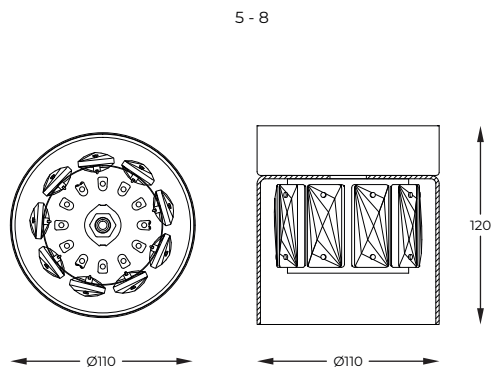

6. **GEM** | Ceiling lamp
C0389-01A-F7AC
1 x G9 MAX 28W
french gold metal body,
transparent crystals, transparent
glass shade

7. **GEM** | Ceiling lamp
C0389-01A-F4AC
1 x G9 MAX 28W
chrome metal body,
transparent crystals, transparent
glass shade

8. **GEM** | Ceiling lamp
C0389-01A-P7AC
1 x G9 MAX 28W
matt black metal body,
transparent crystals, transparent
glass shade

DIMENSIONS