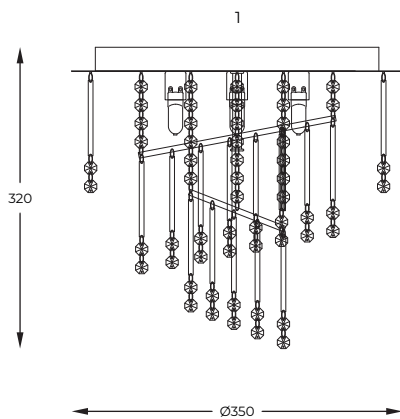

DIMENSIONS