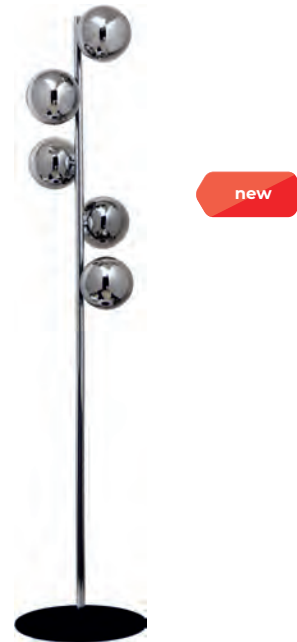

4. LUNA | Floor lamp
5662
5 x G9 MAX 40W
metal chrome body,
smoky glass shade