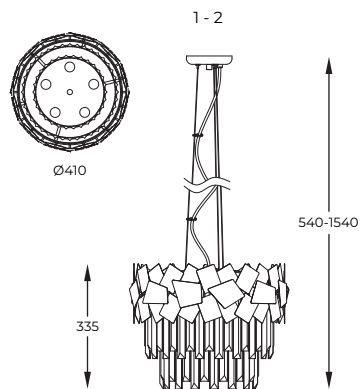

DIMENSIONS

1. **QUASAR** | Ceiling lamp
C0506-06A-B5AC
 6 x E14 MAX 40W
 metal mirror stainless steel body,
 clear crystal shade

2. **QUASAR** | Ceiling lamp
C0506-06A-B5E3
 6 x E14 MAX 40W
 metal brushed gold stainless steel body,
 clear crystal shade