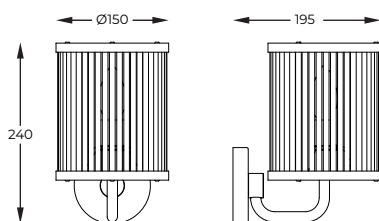

DIMENSIONS

1 | 4

2 | 5

3 | 6

TWIST OPTION

1. **SERGIO** | Wall lamp
W0528-02N-B5AC
2 x E14 max 60W
metal chrome body,
glass shade

TWIST OPTION

2. **SERGIO** | Wall lamp
W0528-02N-F7AC
2 x E14 max 60W
metal french gold body,
glass shade