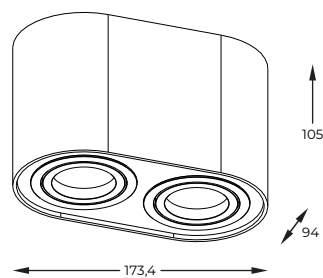

1. **RONDOC** | Spot
20038-WH-N
1 x GU10 MAX 50W
white aluminium

2. **RONDOC** | Spot
20038-BK-N
1 x GU10 MAX 50W
black aluminium

3. **RONDOC SL 2** | Spot
ACGU10-190-N
2 x GU10 MAX 50W
aluminium white body

4. **RONDOC SL 2** | Spot
ACGU10-191-N
2 x GU10 MAX 50W
aluminium black body

DIMENSIONS

1 - 2

3 - 4