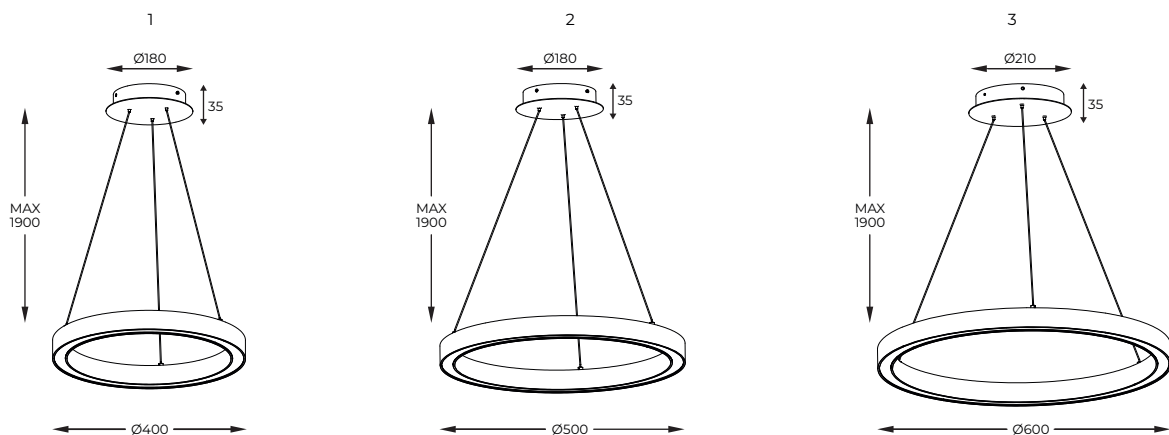

DIMENSIONS