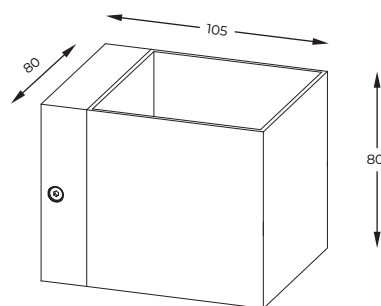

DIMENSIONS

1 - 2