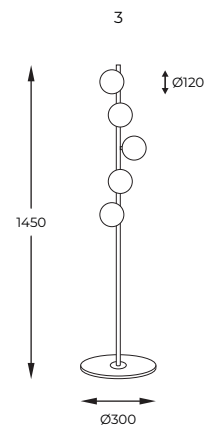

DIMENSIONS