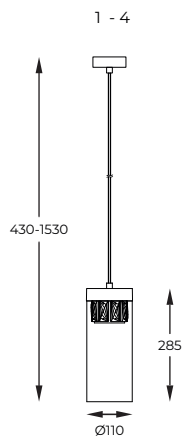

DIMENSIONS