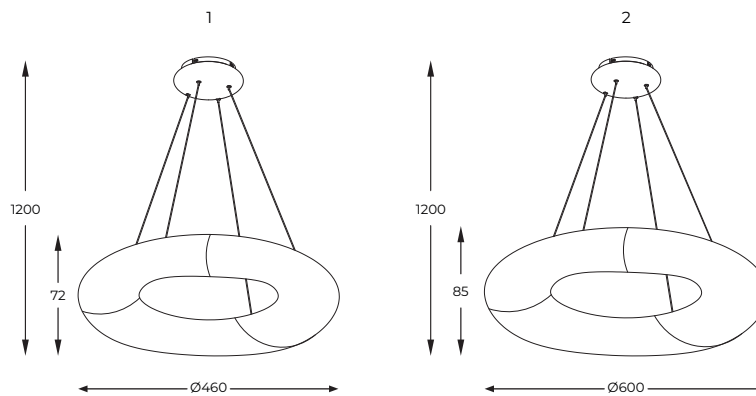

DIMENSIONS