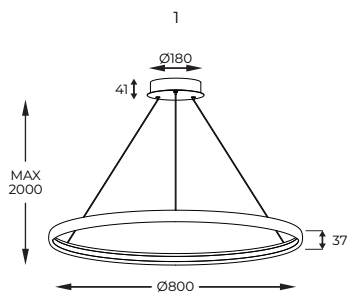

DIMENSIONS