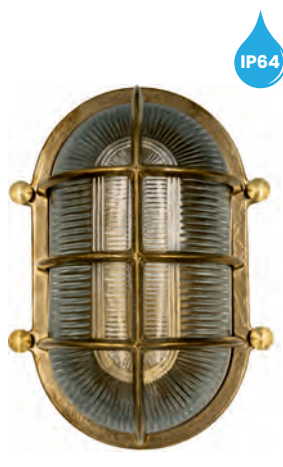

**THIRA | Wall lamp
A17Z**
1 x E27 MAX 60W
H100 W220
brass metal body, glass shade

IP64

**THIRA | Wall lamp
A25Z**
1 x E27 MAX 75W
H160 W260
brass metal body, glass shade