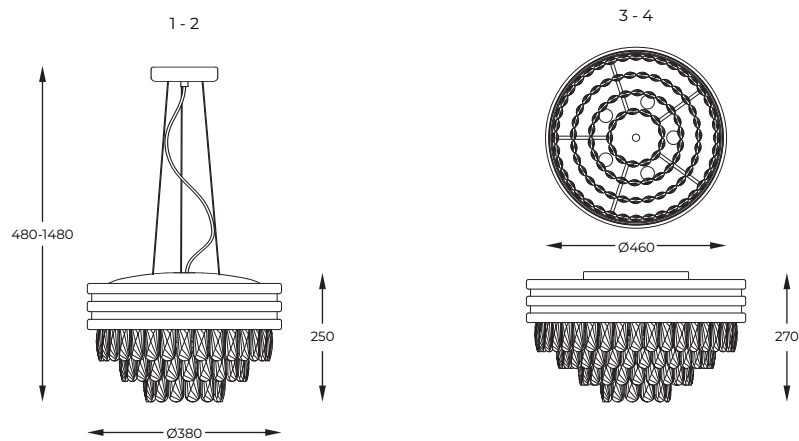

DIMENSIONS