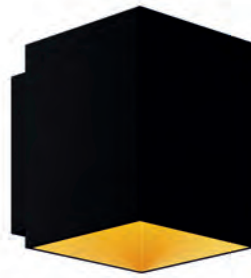

4. SOLA WL SQUARE | Wall lamp
91063-N
1 x G9 MAX 40W
aluminium black outside+gold inside