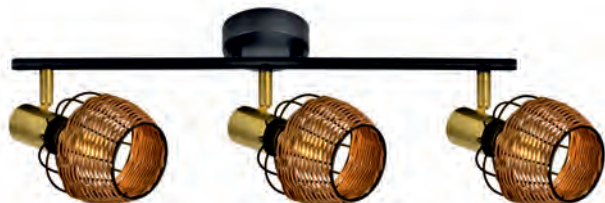

new

COPA | Ceiling lamp
R5022003-3TU
3 x E14 MAX 40W
W100 D680 H165
metal body, rattan shade