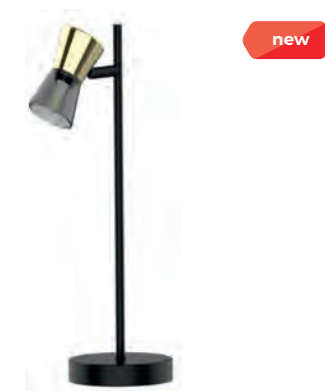

new

CENTO | Wall lamp
CK220532-1BG
1 x E14 MAX 40W
W80 D100 H125
metal matt black and gold body
smoke glass shade

new

CENTO | Ceiling lamp
TK220532-2BG
2 x E14 MAX 40W
W80 L300 H140
metal matt black and gold body
smoke glass shade

new

new

CENTO | Ceiling lamp
TK220532-3RBG
3 x E14 MAX 40W
W80 L500 H140
metal matt black and gold body
smoke glass shade

new

CENTO | Ceiling lamp
CK220532-3BG
3 x E14 MAX 40W
D230 H125
metal matt black and gold body
smoke glass shade

new

CENTO | Ceiling lamp
TK220532-3BG
3 x E14 MAX 40W
W80 L500 H140
metal matt black and gold body
smoke glass shade

new

CENTO | Ceiling lamp
TK220532-4BG
4 x E14 MAX 40W
W80 L640 H140
metal matt black and gold body
smoke glass shade

new