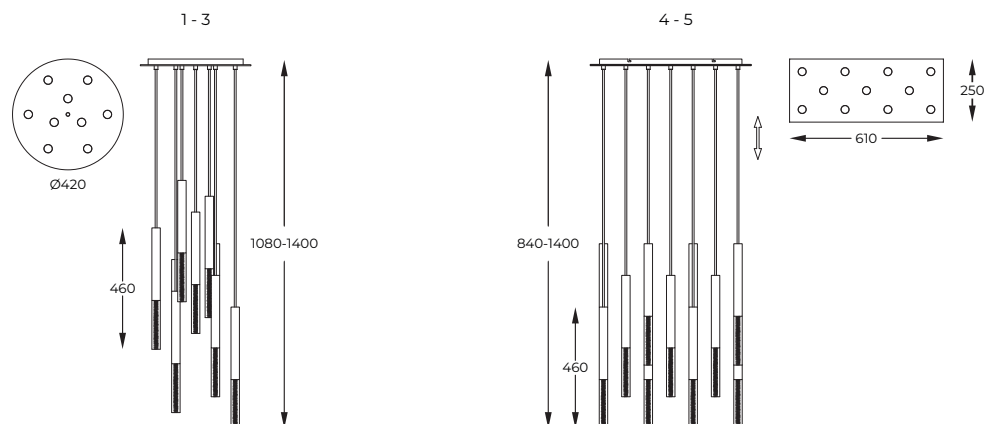

DIMENSIONS