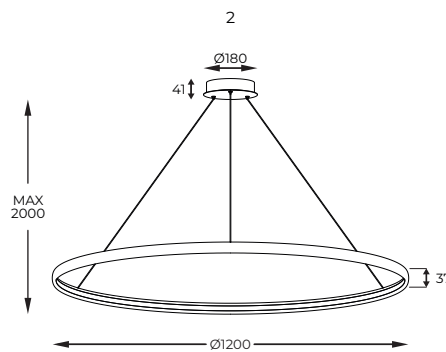

DIMENSIONS