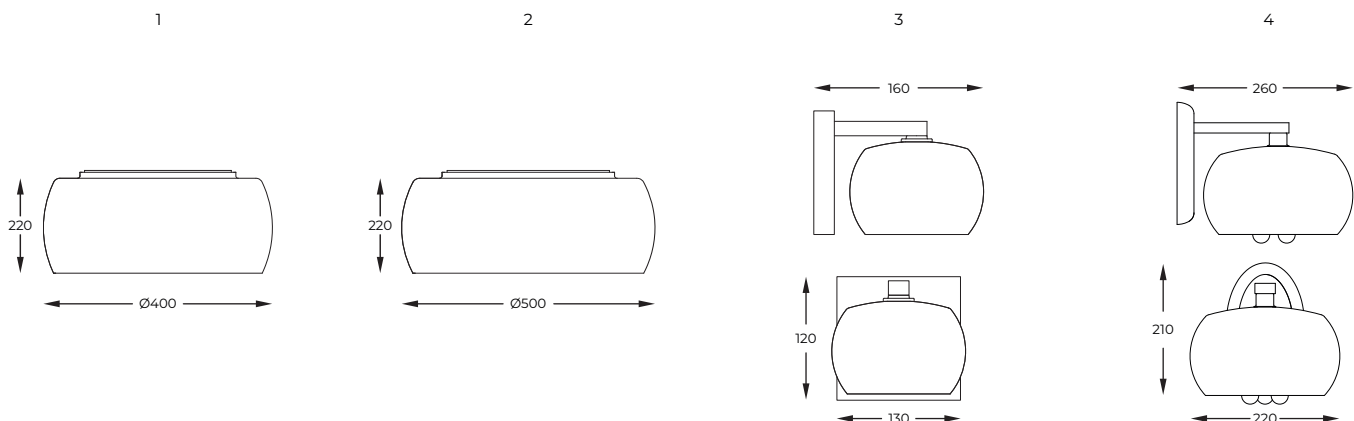

DIMENSIONS