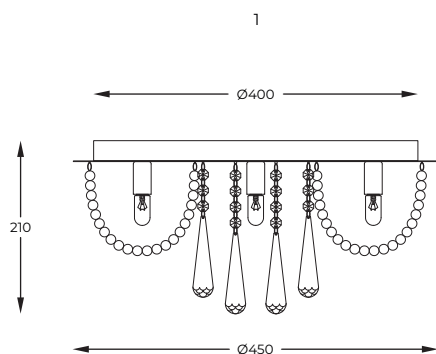

DIMENSIONS _____