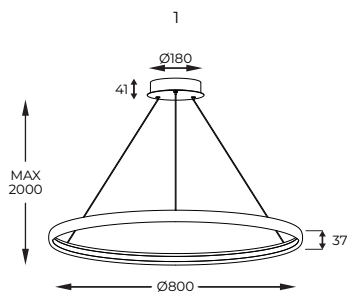

DIMENSIONS