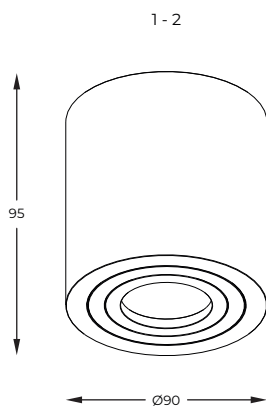

DIMENSIONS