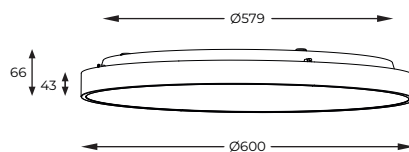

6. **SIERRA** | Ceiling lamp
CL12100008-SL
 LED 40W 3000LM 4000K
 silver brushed steel body and canopy,
 aluminium shade inside

DIMENSIONS

1 - 2

3 - 4

5 - 6

1. **SIERRA** | Ceiling lamp
CL12100007-GD
 LED 80W 6000LM 4000K
 gold brushed steel body and canopy,
 aluminium shade inside