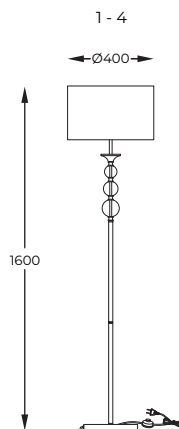

DIMENSIONS _____