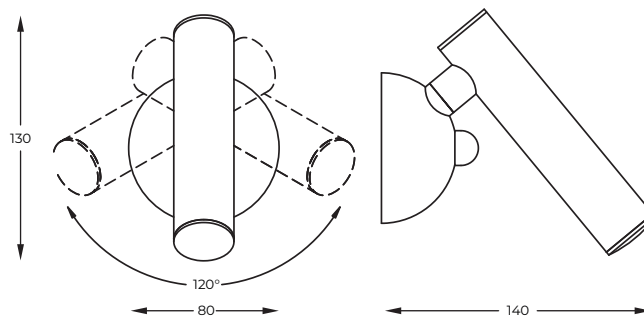

DIMENSIONS

1 - 6