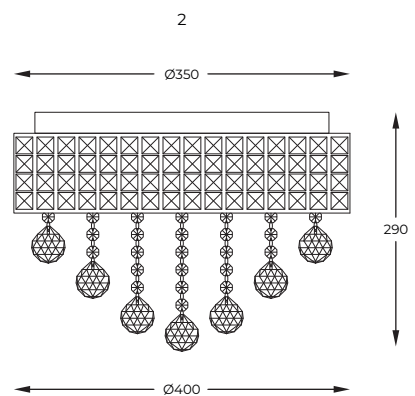

DIMENSIONS _____