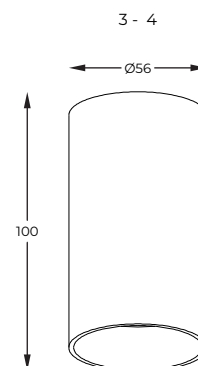

DIMENSIONS