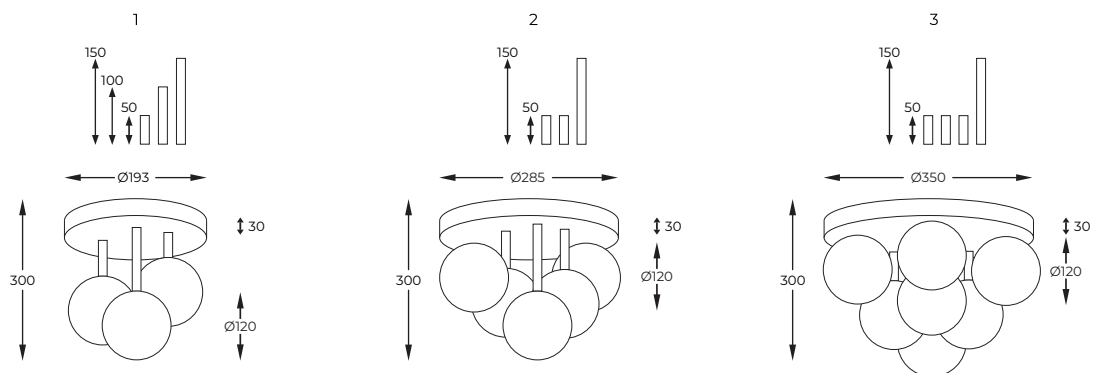

DIMENSIONS