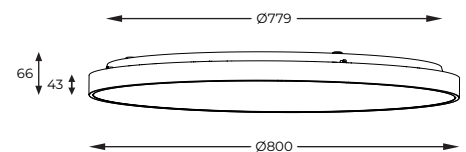

6. **SIERRA** | Ceiling lamp
CL12100008-SL
 LED 40W 3000LM 4000K
 silver brushed steel body and canopy,
 aluminium shade inside

DIMENSIONS

1 - 2

3 - 4

5 - 6

1. **SIERRA** | Ceiling lamp
CL12100007-GD
 LED 80W 6000LM 4000K
 gold brushed steel body and canopy,
 aluminium shade inside