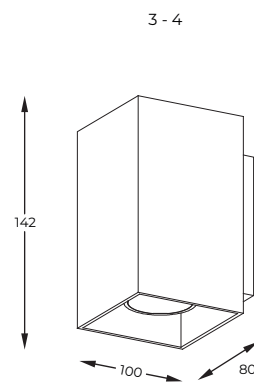

DIMENSIONS