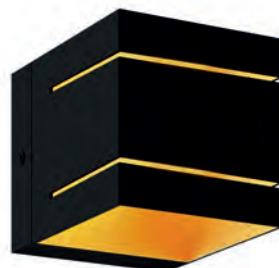

DIMENSIONS

1. **TRANSFER WL** | Wall lamp
90841-N
1 x G9 MAX 40W
aluminium full white

2. **TRANSFER WL** | Wall lamp
90842-N
1 x G9 MAX 40W
aluminium full black

3. **TRANSFER WL 2** | Wall lamp
91066-N
1 x G9 MAX 40W
aluminium full white