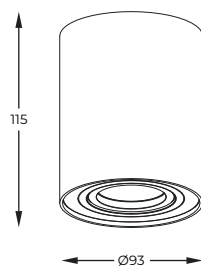

DIMENSIONS

1 - 2