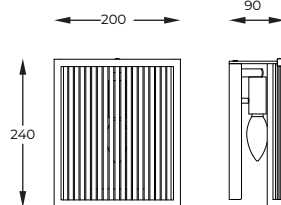

DIMENSIONS

1 | 4

2 | 5

3 | 6

TWIST OPTION

1. **SERGIO** | Wall lamp
W0528-02N-B5AC
2 x E14 max 60W
metal chrome body,
glass shade

TWIST OPTION

2. **SERGIO** | Wall lamp
W0528-02N-F7AC
2 x E14 max 60W
metal french gold body,
glass shade