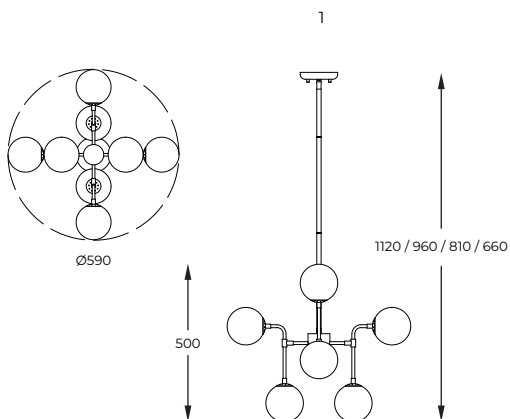

DIMENSIONS