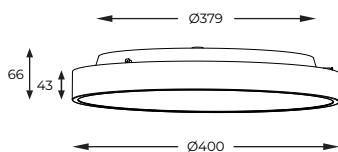

6. **SIERRA** | Ceiling lamp
CL12100008-SL
 LED 40W 3000LM 4000K
 silver brushed steel body and canopy,
 aluminium shade inside

DIMENSIONS

1 - 2

3 - 4

5 - 6

1. **SIERRA** | Ceiling lamp
CL12100007-GD
 LED 80W 6000LM 4000K
 gold brushed steel body and canopy,
 aluminium shade inside