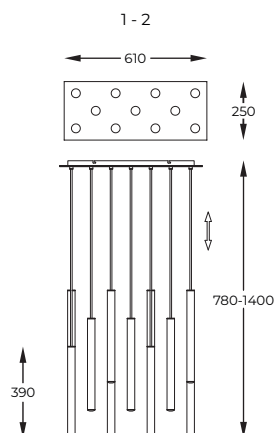

DIMENSIONS