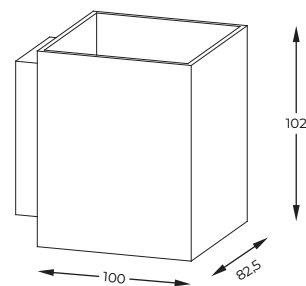

1. SOLA WL ROUND | Wall lamp
91060-N
1 x G9 MAX 40W
aluminium full white

2. SOLA WL ROUND | Wall lamp
91061-N
1 x G9 MAX 40W
aluminium black outside+gold inside

3. SOLA WL SQUARE | Wall lamp
91062-N
1 x G9 MAX 40W
aluminium full white

4. SOLA WL SQUARE | Wall lamp
91063-N
1 x G9 MAX 40W
aluminium black outside+gold inside

DIMENSIONS

1 - 2

3 - 4