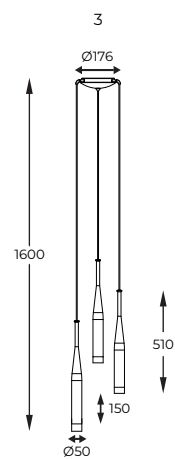

DIMENSIONS _____