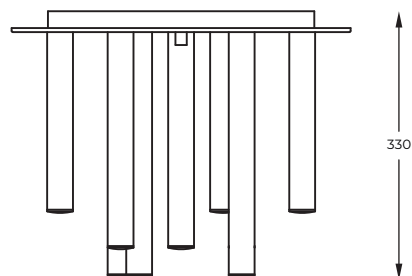

DIMENSIONS

1 - 4