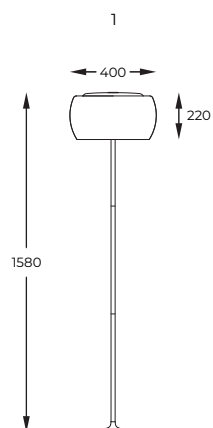

DIMENSIONS