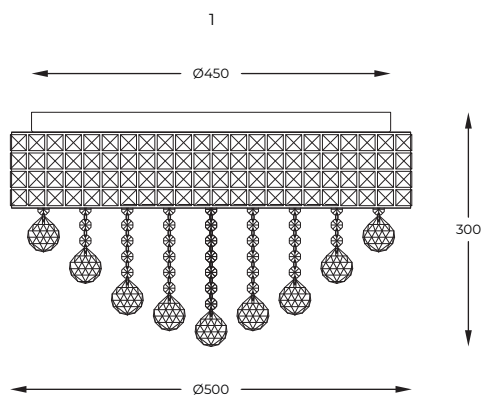

DIMENSIONS _____