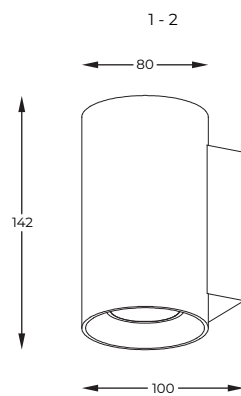

DIMENSIONS