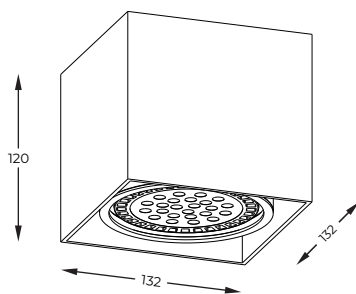

DIMENSIONS

1 - 2

3 - 4

1. **LOMO CL 1** | Spot
20001-WH-N
1 x GU10/ES111 MAX 15W
aluminium full white

2. **LOMO CL 1** | Spot
20001-BK-N
1 x GU10/ES111 MAX 15W
aluminium full black

3. **TUBA SL 1** | Spot
92679-N
1 x GU10 MAX 50W
aluminium full white