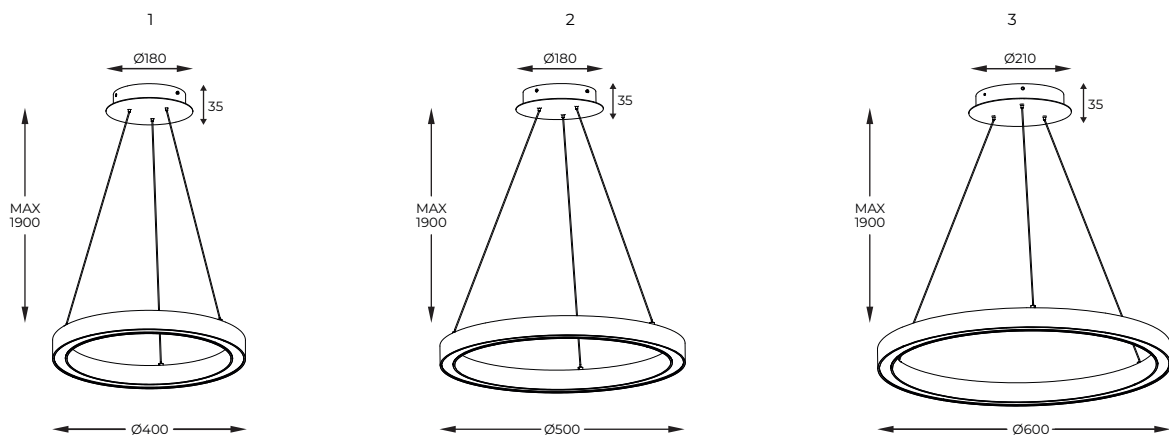

DIMENSIONS