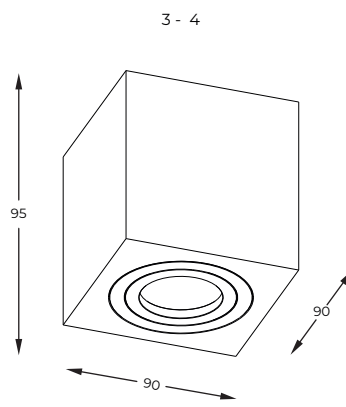

DIMENSIONS