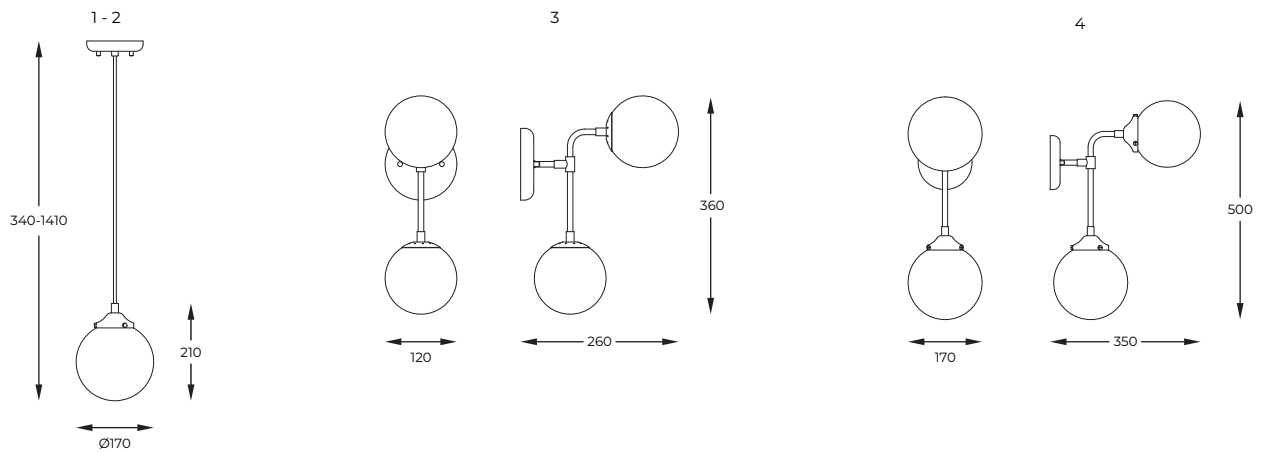

DIMENSIONS