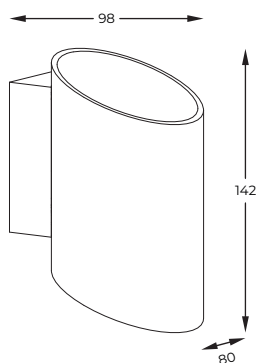

4. **SLICE WL** | Wall lamp
50603-WH-N
1 x G9 MAX 40W
white aluminium

5. **SLICE WL** | Wall lamp
50603-BK/GD-N
1 x G9 MAX 40W
aluminium black outside+gold inside

DIMENSIONS

1 - 3

4 - 5

1. **SANDY WL ROUND** | Wall lamp
92695-N
2 x GU10 MAX 50W
aluminium full white