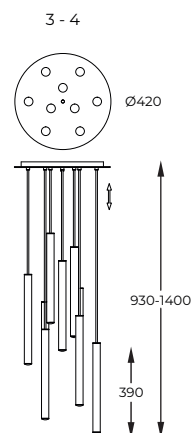

DIMENSIONS