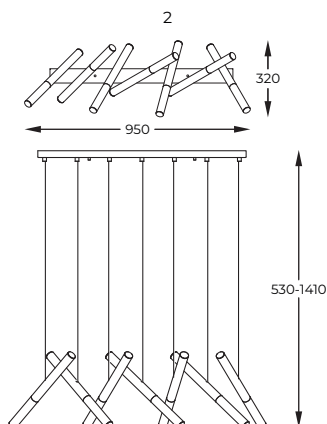

4. LOYA | Ceiling lamp
C0461-11C-S8S8
11 x LED 5W 4950LM 3000K
metal white body and canopy

DIMENSIONS

1. **LOYA** | Ceiling lamp
C0461-09C-P7P7
 9 x LED 5W 4050LM 3000K
 metal matt black body and canopy