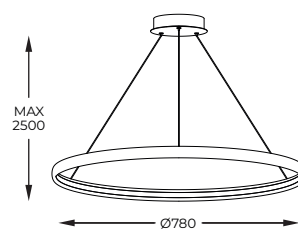

1. **CIRCLE 110** | Pendant lamp
LA0717/1 - WH
LED 70W 7820LM 3000K
white matte metal body and canopy,
acrylic shade inside

2. **CIRCLE 110** | Pendant lamp
LA0722/1 - BK
LED 70W 7820LM 3000K
black matte metal body and canopy,
acrylic shade inside

DIMENSIONS

1 - 2

3 - 4