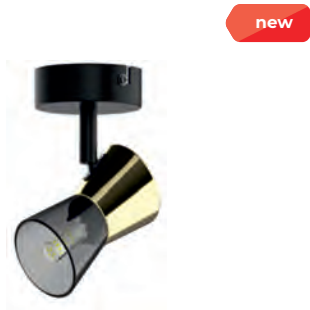

ARIES | Wall lamp
A6005-1
1 x E27 MAX 40W
W100 D187 H158
metal body and shade

new

CENTO | Wall lamp
CK220532-1BG
1 x E14 MAX 40W
W80 D100 H125
metal matt black and gold body
smoke glass shade