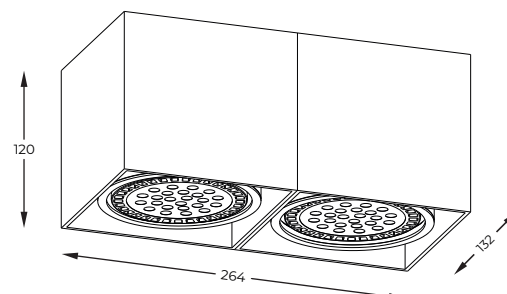

1. **BOX 1** | Spot
ACGU10-114-N
1 x GU10/ES111 MAX 15W
aluminium full white

2. **BOX 1** | Spot
ACGU10-115-N
1 x GU10/ES111 MAX 15W
aluminium full black

3. **BOX 2** | Spot
ACGU10-116-N
2 x GU10/ES111 MAX 15W
aluminium full white

DIMENSIONS

1 - 2

3 - 4