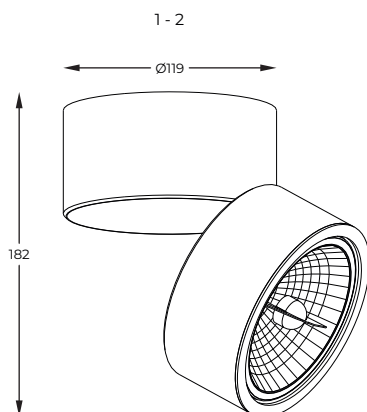

DIMENSIONS