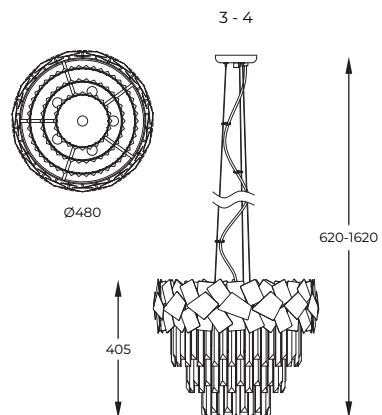

1. **QUASAR** | Pendant lamp
P0506-05A-F4AC
 5 x E14 MAX 40W
 metal mirror stainless steel body,
 clear crystal shade

2. **QUASAR** | Pendant lamp
P0506-05A-F4E3
 5 x E14 MAX 40W
 metal brushed gold stainless steel body,
 clear crystal shade

DIMENSIONS

1. **QUASAR** | Ceiling lamp
C0506-06A-B5AC
 6 x E14 MAX 40W
 metal mirror stainless steel body,
 clear crystal shade

2. **QUASAR** | Ceiling lamp
C0506-06A-B5E3
 6 x E14 MAX 40W
 metal brushed gold stainless steel body,
 clear crystal shade