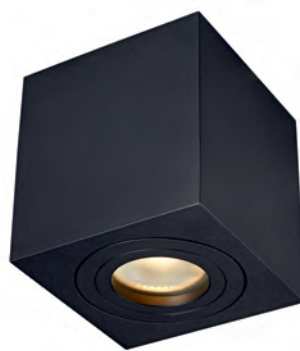

IP44

1. **RONDIP SL** | Spot
ACGU10-158-N
1 x GU10 MAX 50W
aluminium full white, glass

IP44

2. **RONDIP SL** | Spot
ACGU10-159-N
1 x GU10 MAX 50W
aluminium full black, glass

IP44

3. **QUARDIP SL** | Spot
ACGU10-160-N
1 x GU10 MAX 50W
aluminium full white, glass

IP44

4. **QUARDIP SL** | Spot
ACGU10-161-N
1 x GU10 MAX 50W
aluminium full black, glass

DIMENSIONS