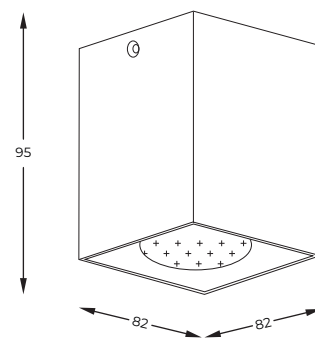

3. **SQUARE** | Spot
50475-WH-N
1 x GU10 MAX 50W
aluminium white

4. **SQUARE** | Spot
50475-BK-N
1 x GU10 MAX 50W
aluminium black

DIMENSIONS

1 - 2

3 - 4

1. **BOX 1** | Spot
ACGU10-114-N
1 x GU10/ES111 MAX 15W
aluminium full white