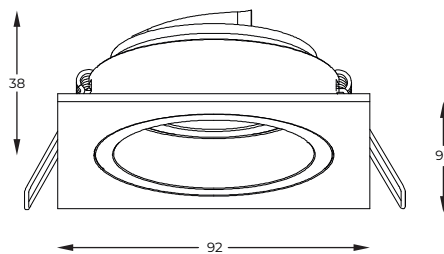

DIMENSIONS

1 - 3

4 - 6

1. **CHUCK DL ROUND** | Spot
ARGU10-038-N
1 x GU10 MAX 50W
aluminium white body

2. **CHUCK DL ROUND** | Spot
ARGU10-039-N
1 x GU10 MAX 50W
aluminium black body

3. **CHUCK DL SQUARE** | Spot
ARGU10-040-N
1 x GU10 MAX 50W
aluminium white body