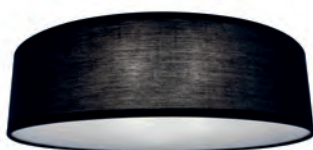

CLARA | Ceiling lamp
CL12029-D40-BK
2 x E14 MAX 40W
Ø400 H120
metal body, fabric
and plastic shade