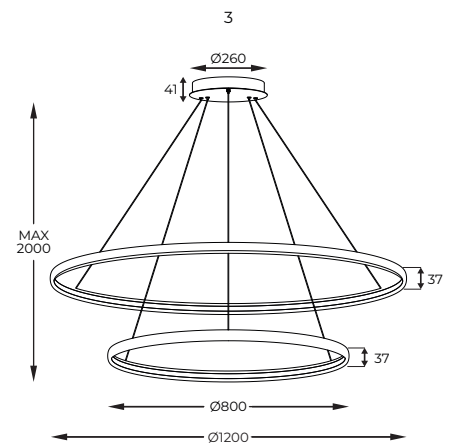

DIMENSIONS