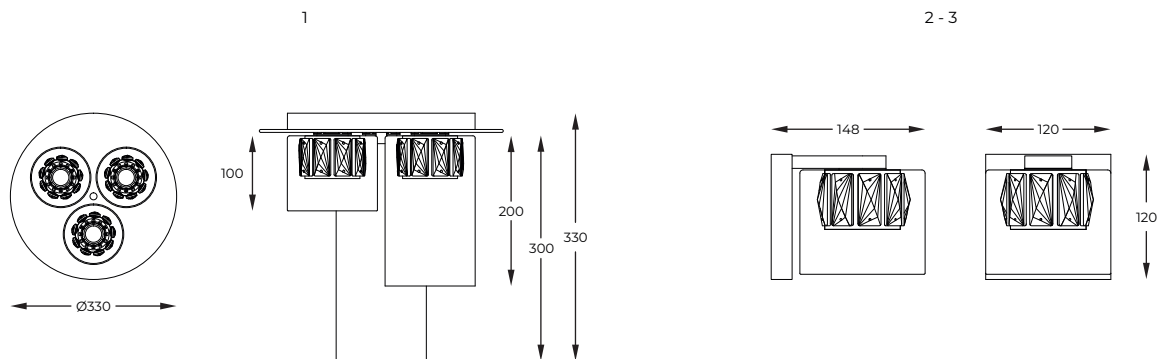

DIMENSIONS