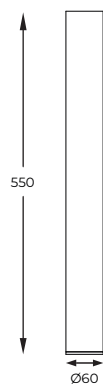

DIMENSIONS _____

1 - 6