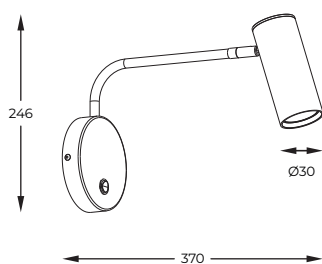

DIMENSIONS

1 - 3