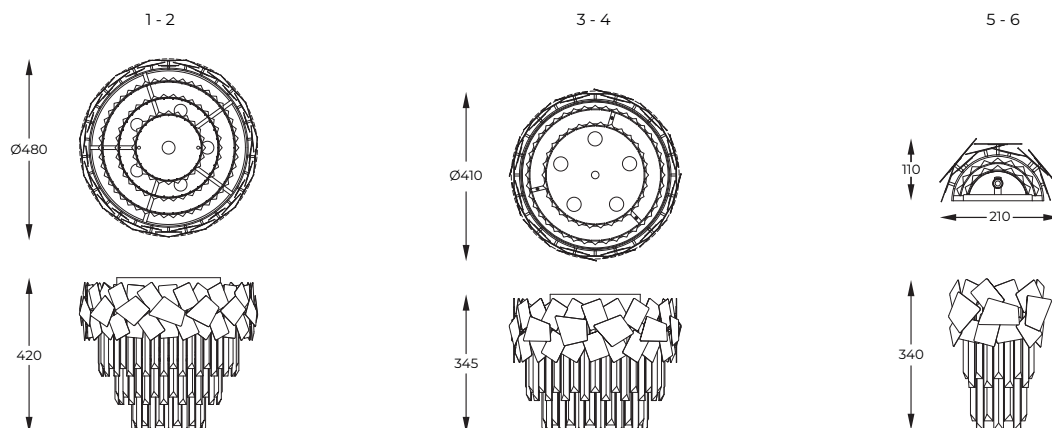

DIMENSIONS