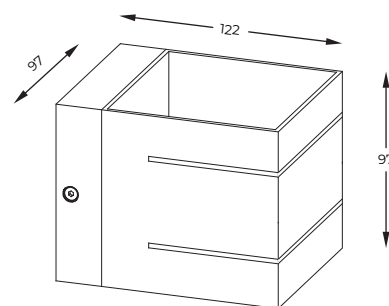

1. **TRANSFER WL** | Wall lamp
90841-N
1 x G9 MAX 40W
aluminium full white

2. **TRANSFER WL** | Wall lamp
90842-N
1 x G9 MAX 40W
aluminium full black

3. **TRANSFER WL 2** | Wall lamp
91066-N
1 x G9 MAX 40W
aluminium full white

4. **TRANSFER WL 2** | Wall lamp
91067-N
1 x G9 MAX 40W
aluminium black outside+gold inside

DIMENSIONS

1 - 2

3 - 4