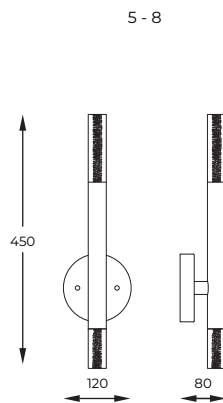

DIMENSIONS