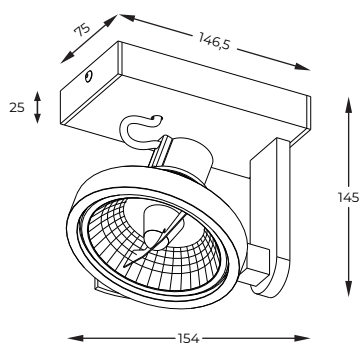

DIMENSIONS

1 - 2