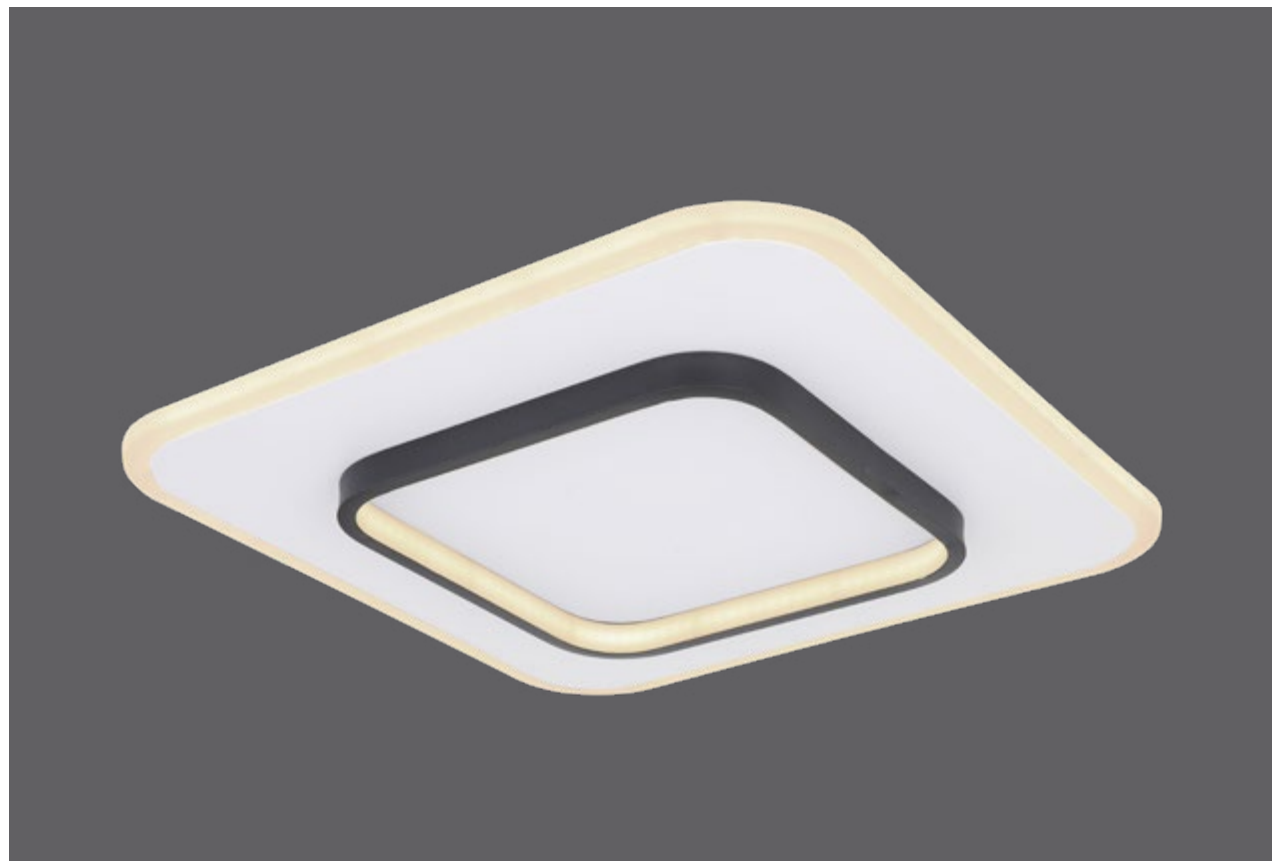

Doro

416080D2W

incl. LED 24W

2500lm

1500lm

3000K

VPE: 4

↔ 45cm x 45cm ↓ 6,5cm

metal white, aluminium wood
optics, plastic opal

Lima

48273-50

incl. LED 50W

250-5000lm

150-2500lm

3000-6000K

3000|4000|6000K

VPE: 4

↔ 46cm x 46cm
↓ 6cm

metal white,
acrylic opal, black