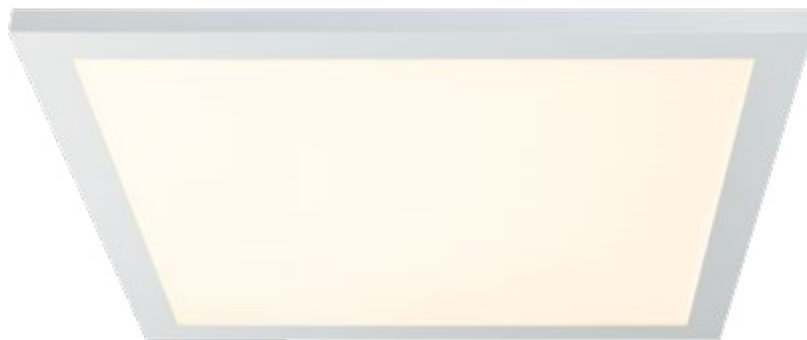

see Video

Download app

Download on the
App Store

GET IT ON
Google Play

 Kelvin range
3000-6000K
incl. dimmable
night light
memory function

APP
control
Easy Smartphone
and Voice Control

compatible with
Alexa
compatible with
Google Assistant