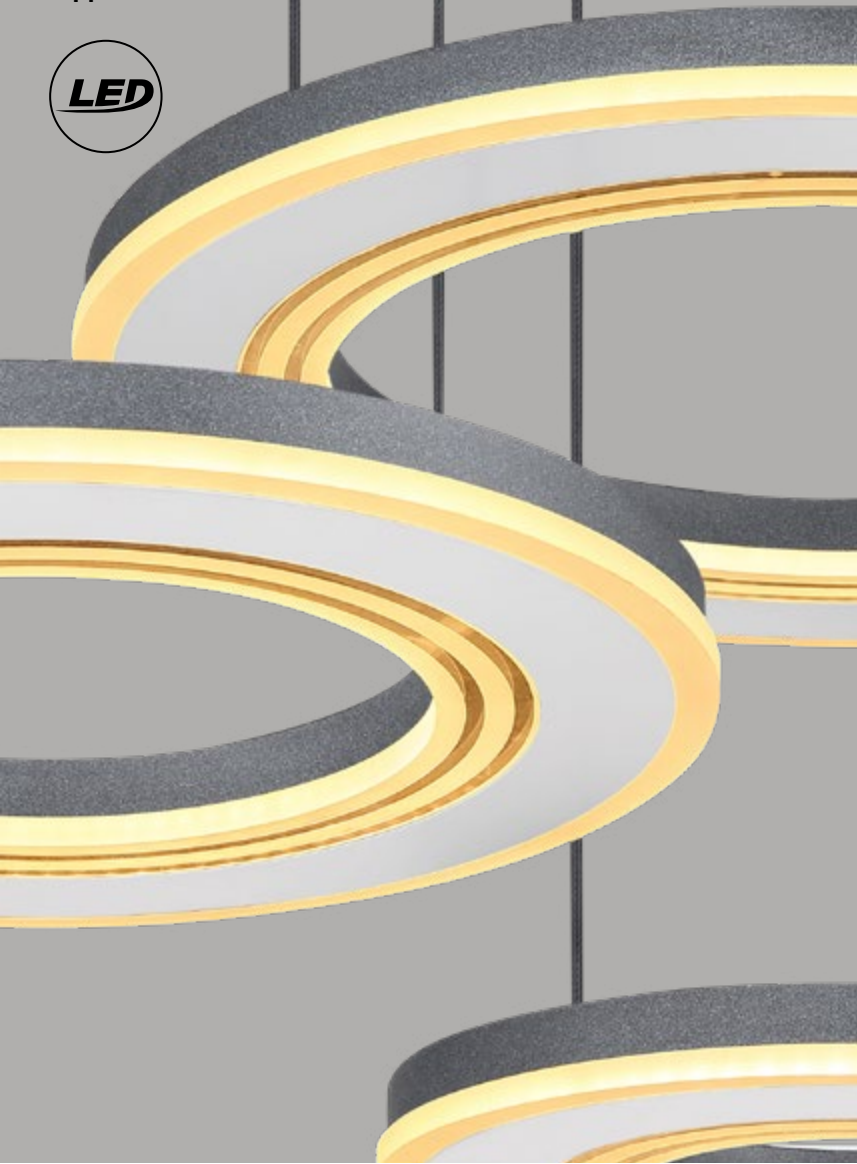

67191-50

Blasius

67191-50	incl. LED 50W	525-6250lm	150-1800lm	2700-6000K 2700|4000|6000K	VPE: 1	Ø50cm ▾ 120cm
67191-80	incl. LED 80W	850-10200lm	240-2765lm	2700-6000K 2700|4000|6000K	VPE: 1	↔ 100cm x 50cm ▾ 120cm

metal black matt, white, acrylic opal