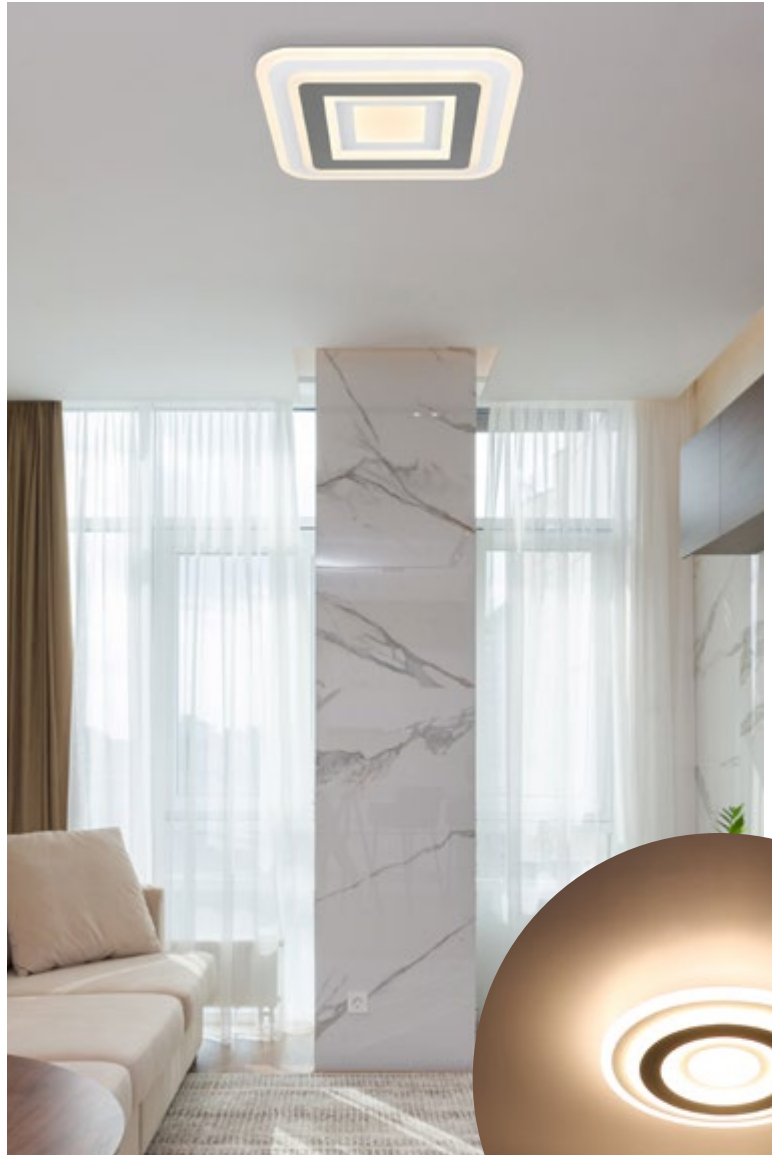

48011-36

Sabatino

48011-36	incl. LED 36W	280-4250lm	153-2280lm	2700-6000K 2700|4000|6000K	VPE: 5	Ø38cm ▾5,5cm
48011-36Q	incl. LED 36W	305-4350lm	165-2320lm	2700-6000K 2700|4000|6000K	VPE: 5	↔ 38cm x 38cm ▾5,5cm

metal white, acrylic anthracite, opal

- incl.
- dimmable
- many light steps
- many light steps
- 3 light steps
- colour fixing
- night light
- memory function