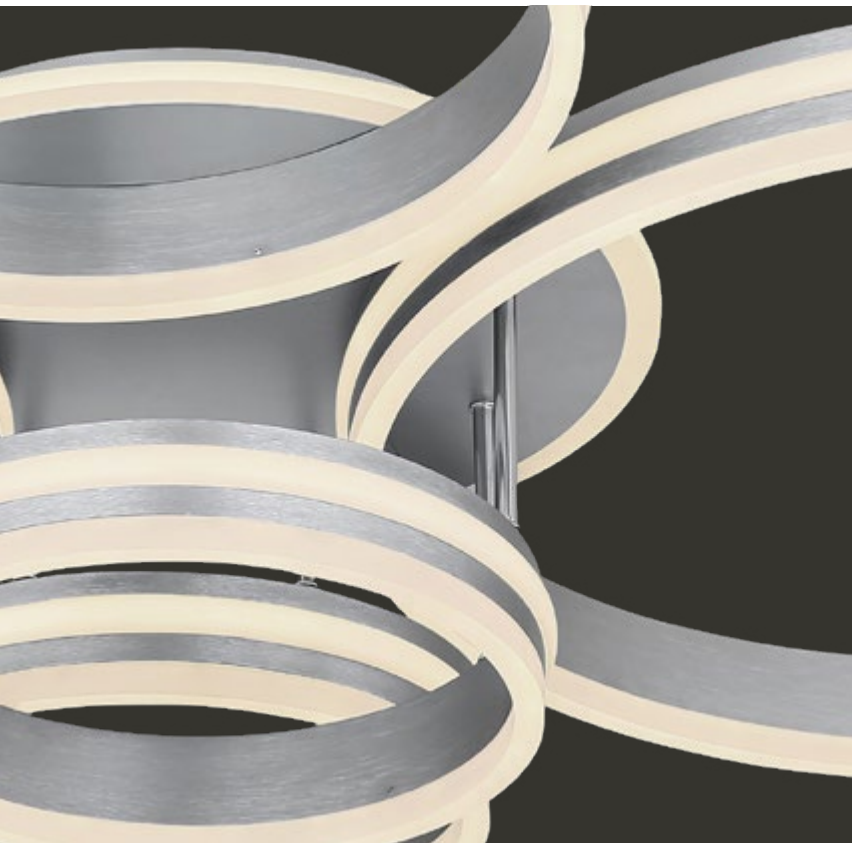

metal black matt, white, acrylic opal

67172D

Marius

67172D | incl. LED 20W | 2300lm | 1130lm | 3000K | VPE: 4 | ↔ 88cm x 8cm ▾ 15,5cm
metal black matt, plastic opal

Jules

67169-18 | incl. LED 18W | 1900lm | 1100lm | 2700|4000|6000K | VPE: 1 | Ø60cm ▾ 12,5cm | metal black, acrylic opal, acrylic crystals