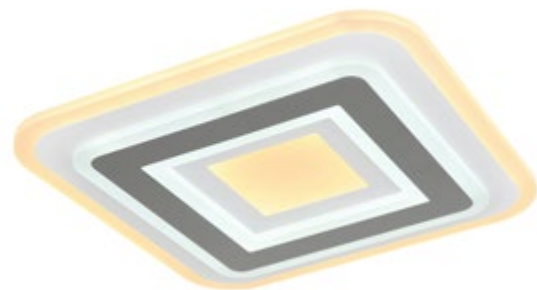

48011-36Q

Sabatino

48011-36	incl. LED 36W	280-4250lm	153-2280lm	2700-6000K 2700|4000|6000K	VPE: 5	Ø38cm ▾5,5cm
48011-36Q	incl. LED 36W	305-4350lm	165-2320lm	2700-6000K 2700|4000|6000K	VPE: 5	↔ 38cm x 38cm ▾5,5cm

metal white, acrylic anthracite, opal

- incl.
- dimmable
- many light steps
- many light steps
- 3 light steps
- colour fixing
- night light
- memory function