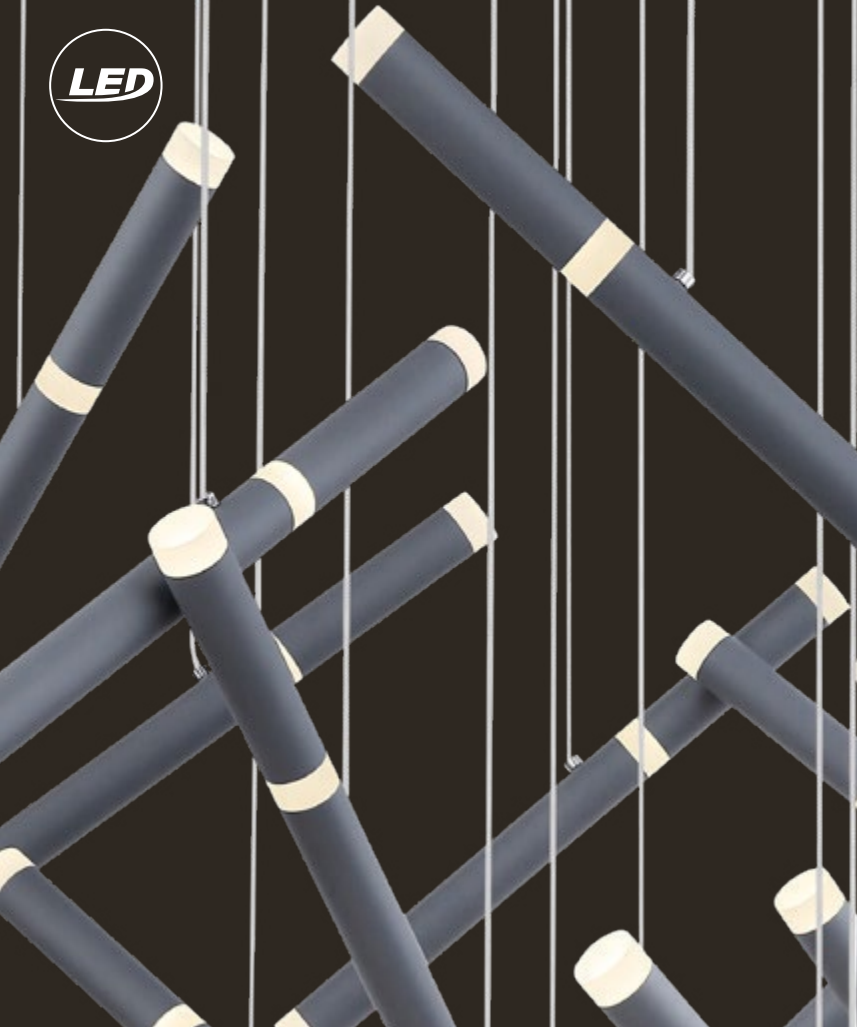

Kelsy

67128-80

incl. LED 80W

10 000lm

2100lm

4000K

VPE: 2

Ø85cm ▾ 250cm

metal graphite,
acrylic opal