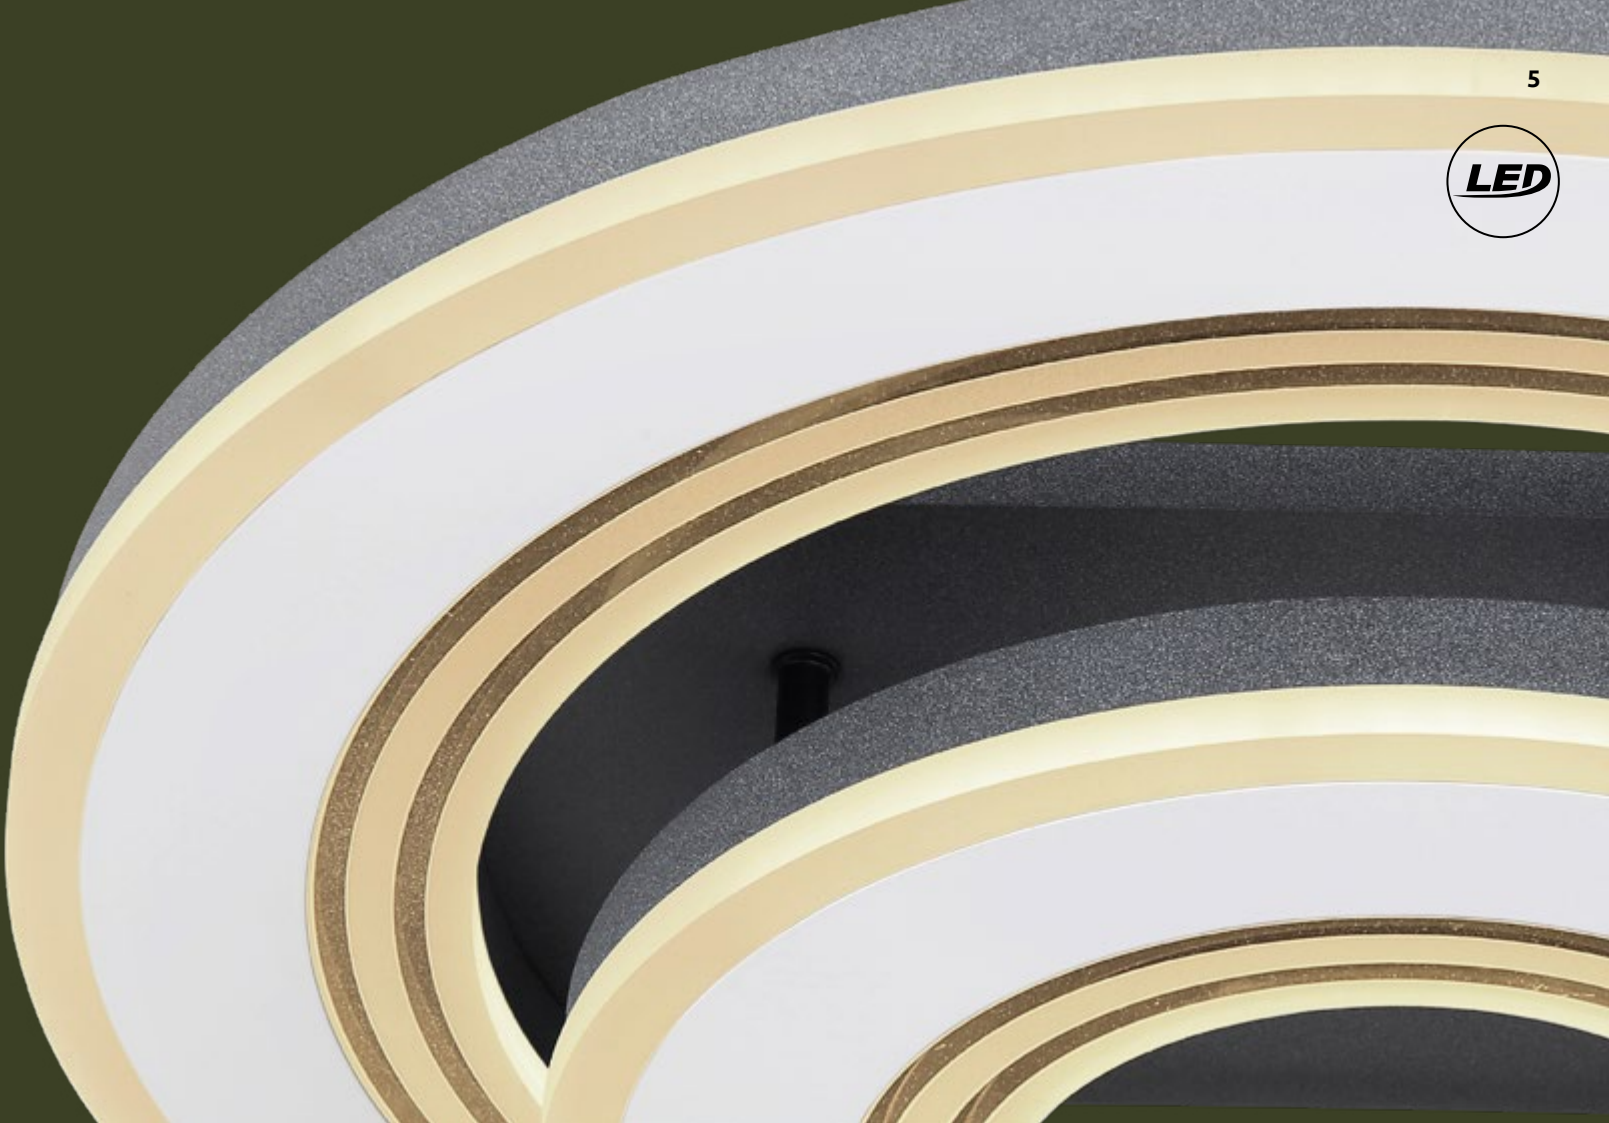

48449-50

Jack

48449-50	incl. LED 50W	490-5930lm	128-2080lm	2700-6000K 2700|4000|6000K	VPE: 4	Ø50cm ▾11,5cm
48449-56	incl. LED 56W	530-6837lm	140-2420lm	2700-6000K 2700|4000|6000K	VPE: 4	↔ 50cm x 50cm ▾11,5cm

metal white matt, black matt, acrylic opal, clear