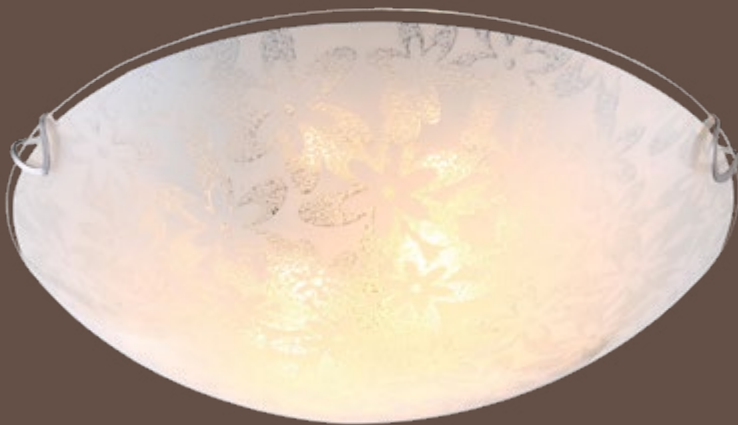

Tornado

40463-2 | excl. 2x E27 60W | VPE: 10 | Ø30cm ▾10cm | chrome, metal white, glass