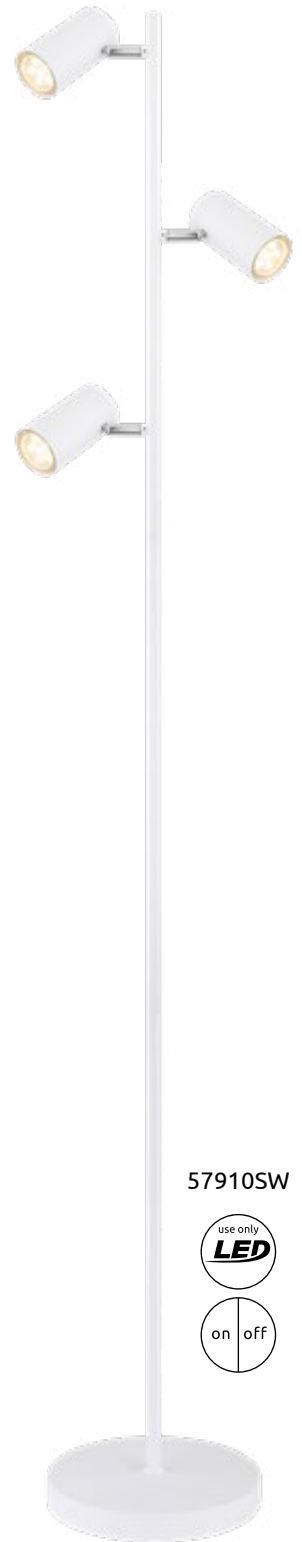

48263

Tabasco

48264	incl. LED 18W	1850lm	1250lm	3100K	VPE: 5	Ø42cm ▾9,5cm
48263	incl. LED 12W	1237lm	1040lm	3100K	VPE: 10	Ø31,5cm ▾9cm

chrome, metal white, K5 crystals, mirror, glass

48247

Froo

48247	incl. LED 8W	824lm	700lm	4000K	VPE: 10	Ø22cm ▾8cm chrome, mirror, K5 crystals, glass

Doro

416080D2W

incl. LED 24W

2500lm

1500lm

3000K

VPE: 4

↔ 45cm x 45cm ↓ 6,5cm

metal white, chrome, glass

54341-50

Elliott

54341-50 | excl. 5x E14 40W | VPE: 4 | ↔62,5cm x 37cm ▾21cm | nickel matt, glass

Tornado

40463-2 | excl. 2x E27 60W | VPE: 10 | Ø30cm ▾10cm | chrome, metal white, glass

57910SW

57910SB

57910-6B

57910-6W

Robby

57910SB	excl. 3x GU10 LED 5W	VPE: 2	↔ 21,5cm x 23cm ↓ 154cm	metal black matt, chromed
57910SW	excl. 3x GU10 LED 5W	VPE: 2	↔ 21,5cm x 23cm ↓ 154cm	metal white, chromed
57910-6B	excl. 6x GU10 35W	VPE: 4	↔ 180cm ↓ 18,5cm	metal black matt, chromed
57910-6W	excl. 6x GU10 35W	VPE: 4	↔ 180cm ↓ 18,5cm	metal white, chromed