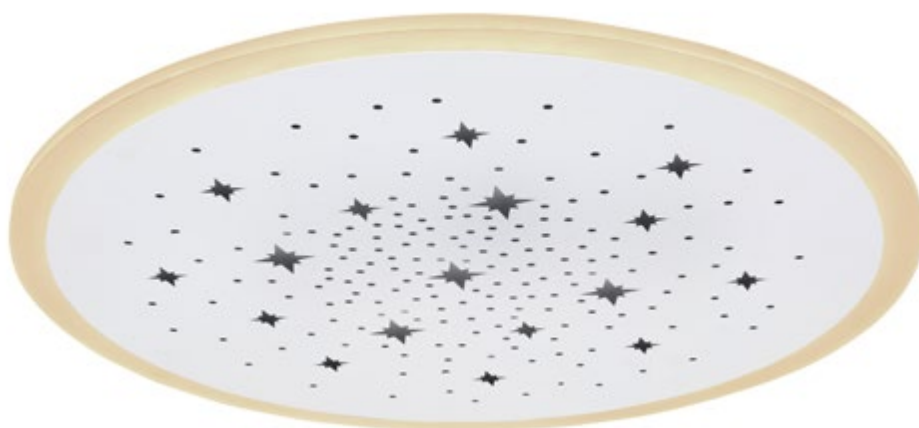

410-3000lm

290-2400lm

2700-6500K

2700|4000|6500K

VPE: 4

Ø50cm ▾ 5cm

metal white,
plastic white

48264