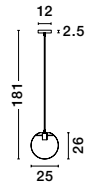

Gold Metal
Clear Glass
& Black PVC Wire
LED E27 1x12 Watt 230 Volt
IP20 Bulb Excluded
D: 25 H: 26 H2: 181 cm

MIRALE - 9416930