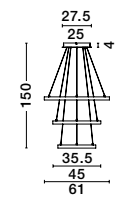

LEON - 9501430

Dimmable

Gold Leaf Aluminium & Acrylic Adjustable
LED 83 Watt 230 Volt
4980Lm 3000K IP20
D1: 61 D2: 45 D3: 35.5 H: 150 cm