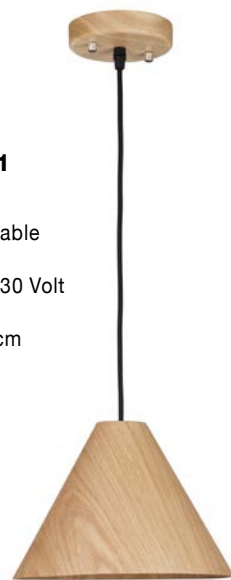

WERA - 9125062

Dark Walnut Wood colour
Dark Brown Fabric Cable
Solid Wood Canopy
LED E27 1x12 Watt 230 Volt
IP20 Bulb Excluded
D: 25 H1: 17 H2: 130 cm

WERA - 9125061

Natural Wood
Dark Brown Fabric Cable
Solid Wood Canopy
LED E27 1x12 Watt 230 Volt
IP20 Bulb Excluded
D: 25 H1: 17 H2: 130 cm