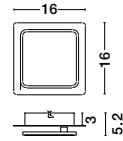

AUSTIN - 9001704

White Aluminium
Adjustable
LED 6 Watt 230 Volt
420Lm 3000K IP20
L: 16 W: 5.2 H: 16 cm