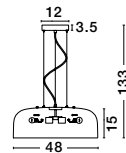

PERLETO - 526803

Metal & Acrylic Diffuser
Matt Black Outside
Matt White Inside
Black Fabric Wire
LED E27 3x12 Watt 230 Volt
IP20 Bulb Excluded
D: 48 H: 15 H2: 133 cm