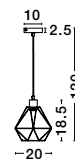

PAOLO - 7605180
Black Metal
Black & White Fabric Wire
LED E27 1x12 Watt 230 Volt
IP20 Bulb Excluded
D: 17 H1: 22.5 H2: 120 cm