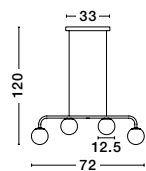

JOLINE - 9919604

Sandy Black Metal & Aluminium
White Opal Glass
LED 32 Watt 240 Volt
2060Lm 3200K IP20
L: 72 W: 12.5 H: 120 cm