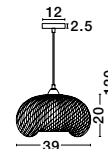

SCARLET - 9142498

Natural Bamboo
Black PVC Wire & Base
LED E27 1x12 Watt 230 Volt
IP20 Bulb Excluded
D: 39 H1: 20 H2: 120 cm