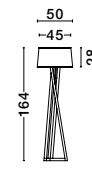

SALINO - 9145071

Ivory Fabric Shade
Brown Fabric Wire
Natural Wood
LED E27 1x12 Watt 230 Volt
IP20 Bulb Excluded
D: 50 H: 28 H_z: 164 cm