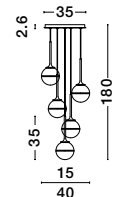

CANTONA - 9960614

White Opal Glass
Brass Gold
LED G9 5x5 Watt 230 Volt
IP20 Bulb Excluded
D: 35 H: 180 cm