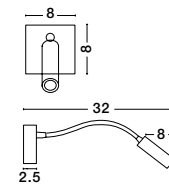

MADISON - 8128201

Chrome Aluminium
Adjustable
Switch On/Off
LED Samsung 3 Watt
190Lm 3000K IP20
L: 32 W: 8 H: 8 cm