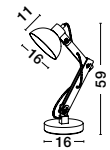

LILA - 671601
White Metal & Natural Wood
LED E27 1x12 Watt 230 Volt
IP20 Bulb Excluded
D: 16 H: 59 cm

LILA - 671602
Black Metal & Natural Wood
LED E27 1x12 Watt 230 Volt
IP20 Bulb Excluded
D: 16 H: 59 cm