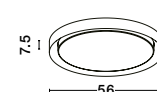

TROY . 9053593

Dimmable

Metal & Acrylic Diffuser
Matt White Outside
Matt White Inside
LED 50 Watt 230 Volt
2750Lm 3000K IP20
D: 56 H: 7.5 cm