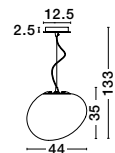

CIOTTOLI - 4619601

Opal White Glass
Chrome Aluminium
LED E27 1x12 Watt 230 Volt
IP20 Bulb Excluded
D: 44 H1: 35 H2: 133 cm