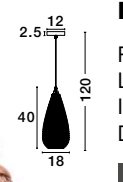

BOHO - 8040402
Rose Gold Glass & Metal
LED E27 1x12 Watt 230 Volt
IP20 Bulb Excluded
D: 18 H: 40 H2:120 cm

BULB EXCL. A++ A

GL 80404021