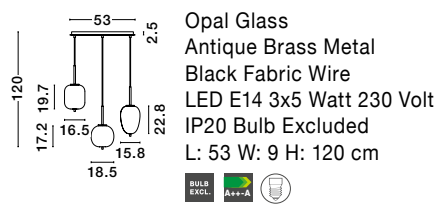

LATO . 9624067

Opal Glass
Antique Brass Metal
Black Fabric Wire
LED E14 3x5 Watt 230 Volt
IP20 Bulb Excluded
L: 53 W: 9 H: 120 cm