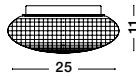

SENS - 838122

White Glass
White Metal
LED E27 1x12 Watt 230 Volt
IP44 Bulb Excluded
D: 25 H: 11 cm