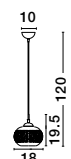

DEVON - 938226

Clear Glass
Brown Metal Base
Brown Fabric Wire
LED E27 1x12 Watt 230 Volt
IP20 Bulb Excluded
D: 18 H1: 19.5 H2: 120 cm