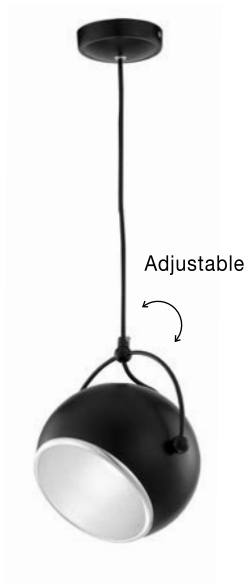

DEGLI - 6990401

Black Metal Outside
Aluminium Inside
Black Fabric Wire
LED E27 1x12 Watt 230 Volt
IP20 Bulb Excluded
D: 18 H: 19 H₂: 250 cm