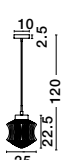

ZION - 9360541

Gray Glass
Brass Metal Base
Black Fabric Wire
LED E27 1x12 Watt 230 Volt
IP20 Bulb Excluded
D: 25 H1: 22.5 H2: 120 cm