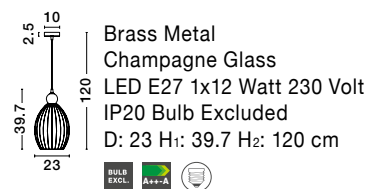

LINGUA - 9988383
Brass Metal
Champagne Glass
LED E27 1x12 Watt 230 Volt
IP20 Bulb Excluded
D: 23 H₁: 39.7 H₂: 120 cm