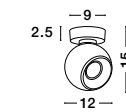

TORE - 666001

Matt Gray Aluminium
LED GU10 1x5 Watt 230 Volt
IP20 Bulb Excluded
D: 12 H: 15 cm