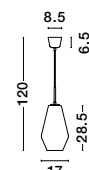

Chrome Glass
Black Metal
Black Fabric Wire
LED E27 1x12 Watt 230 Volt
IP20 Bulb Excluded
D: 17 H: 28.5 H₂: 120 cm

SAVAZ . 9726482