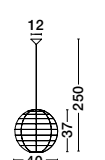

MELODY - 9581501
Natural Bamboo
Black Fabric Wire & Base
LED E27 1x12 Watt 230 Volt
IP20 Bulb Excluded
D: 40 H: 37 H2: 250 cm