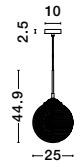

ATHENA - 9191210

Smoky Gray Glass
Matt Black Metal
LED E27 1x12 Watt 230 Volt
IP20 Bulb Excluded
D: 25 H: 120 cm