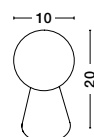

GL 95770101

**ZERO . 9577010**

Gray Concrete  
& Opal Glass  
LED G9 1x5 Watt 230 Volt  
IP20 Bulb Excluded  
D: 10 H: 20 cm

**ZERO . 9577011**

White Gypsum  
& Opal Glass  
LED G9 1x5 Watt 230 Volt  
IP20 Bulb Excluded  
D: 10 H: 20 cm