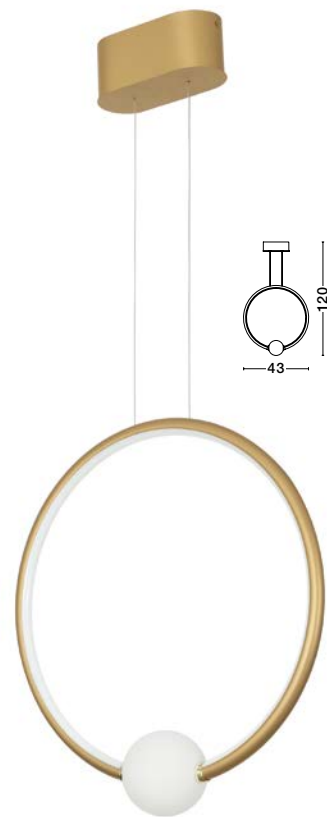

Included  
Remote control

**CELIA - 9820601**  
Dimmable

Black Aluminium  
Opal Glass  
LED 36 Watt 230 Volt  
2036Lm 3000K IP20  
D: 64 W: 64 H: 120 cm

**CELIA - 9820604**  
Dimmable

Satin Gold Aluminium  
Opal Glass  
LED 25.6 Watt 230 Volt  
1370Lm 3000K IP20  
D: 43 W: 10 H: 120 cm