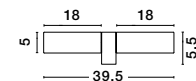

POLO - 6310541

White Opal Glass Chrome Aluminium
LED E14 2x5 Watt 230 Volt
Bulb Excluded IP44
L: 39.5 W: 5.5 H: 5 cm