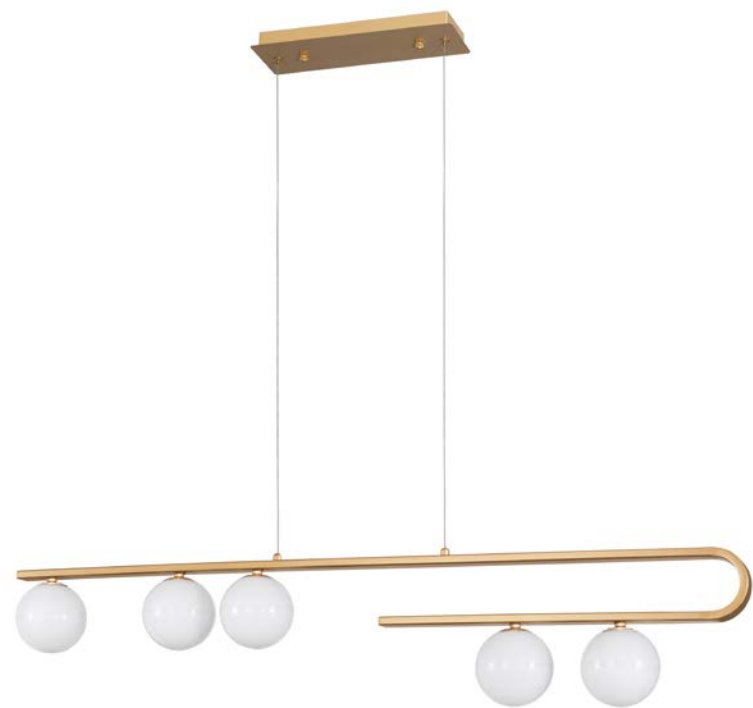

Adjustable

**KOVAC - 9160196**

Brushed Gold Steel & Clear Structured Glass  
LED G9 6x5 Watt 230 Volt  
IP20 Bulb Excluded  
D: 35 H: 180 cm

Adjustable

**KOVAC - 9160195**

Brushed Gold Steel & Clear Structured Glass  
LED G9 5x5 Watt 230 Volt  
IP20 Bulb Excluded  
L: 80 W: 10 H: 180 cm

**CANTONA - 9960612**

White Opal Glass  
 Brass Gold  
 LED E27 1x12 Watt 230 Volt  
 IP20 Bulb Excluded  
 D: 25 H: 180 cm

Adjustable

**CANTONA - 9960613**

White Opal Glass  
 Brass Gold  
 LED G9 3x5 Watt 230 Volt  
 IP20 Bulb Excluded  
 D: 25 H: 180 cm