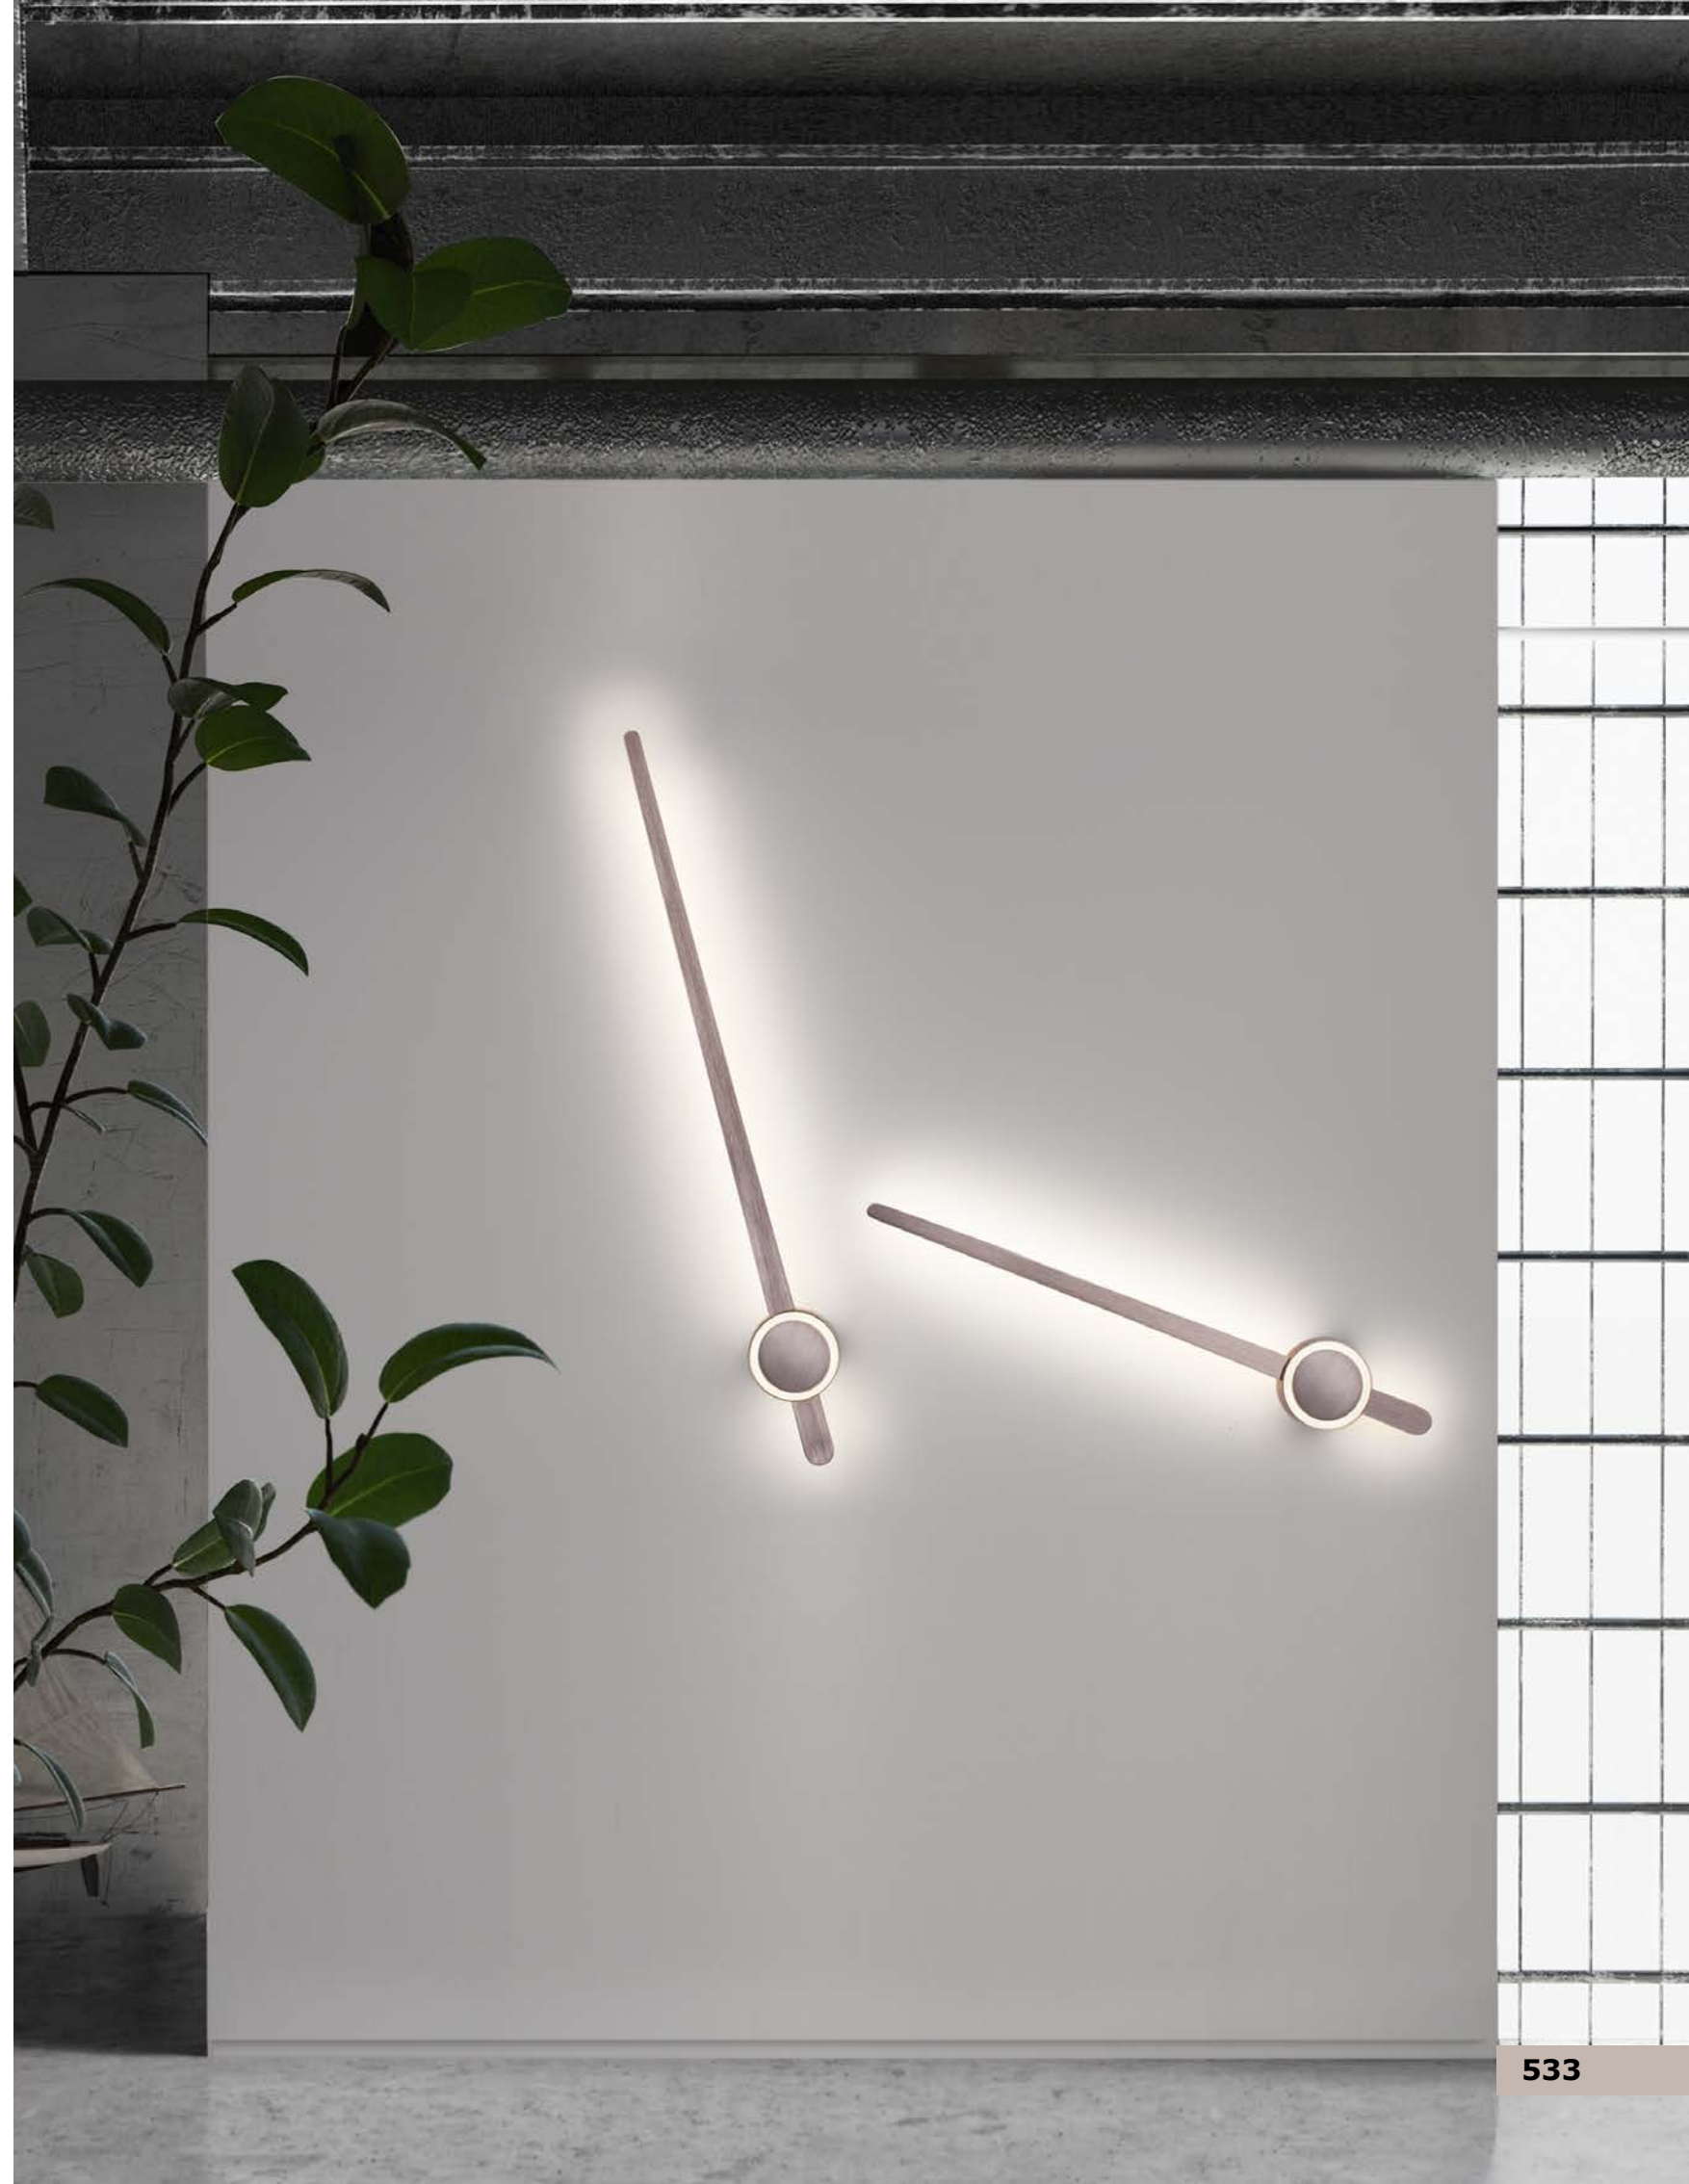

Rotating

**KEDO - 9190618**

Brushed Coffee Aluminium  
& Acrylic  
LED 18 Watt 230 Volt  
750Lm 3000K IP20  
D: 12 W: 7 H: 80 cm

Rotating

**KEDO - 9190718**

Brushed Coffee Aluminium  
& Acrylic  
LED 18 Watt 230 Volt  
750Lm 3000K IP20  
D: 12 W: 7 H: 100 cm