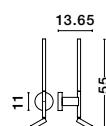

HANDY - 9182812
Sandy Black Aluminium & Acrylic
Adjustable/Rotating - Switch On/Off
LED Samsung 230 Volt 3000K
Backlight 6 Watt 310Lm
Reader 3 Watt 210Lm IP20
L: 2 W: 13.65 H: 55 cm