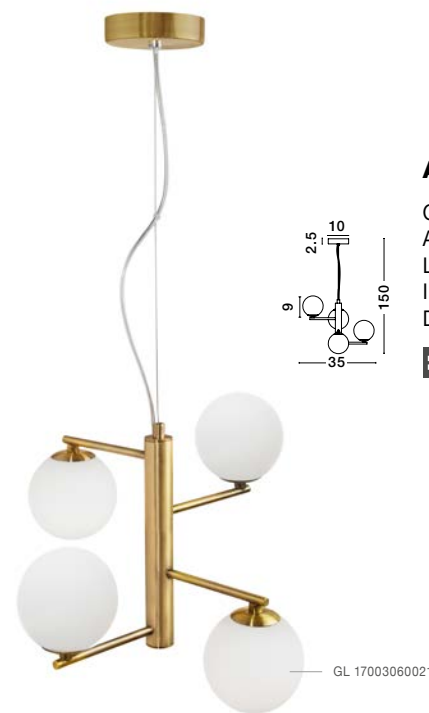

GL 92064031

**JULIET - 9206403**

Brass & Black Metal  
White Opal Glass  
LED E14 4x12 Watt 230 Volt  
IP20 Bulb Excluded  
L: 45 W: 45 H: 20 cm

GL 92064031

**JULIET - 9206404**

Brass & Black Metal  
White Opal Glass  
LED E14 1x12 Watt 230 Volt  
IP20 Bulb Excluded  
L: 18.5 W: 18.5 H: 20 cm

**AGRIGENTO - 1700306002**

Opal Glass  
Antique Brass Metal  
LED G9 4x5 Watt 230 Volt  
IP20 Bulb Excluded  
D: 35 H: 150 cm

GL 17003060021

**JAKLIN - 9724581**

Opal Glass  
Antique Brass Metal  
Gold Fabric Wire  
LED G9 3x5 Watt 230 Volt  
IP20 Bulb Excluded  
D: 31.5 H: 45 H2: 150 cm