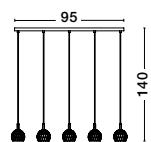

LARA - 8540404

Clear Glass
& Chrome Aluminium
LED G9 5x5 Watt 230 Volt
IP20 Bulb Excluded
L: 95 W:12 H: 140 cm