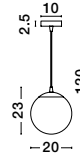

LAZIONE - 9080200

Gradient Smoke Glass
Chrome Aluminium
LED E27 1x12 Watt 230 Volt
IP20 Bulb Excluded
D: 20 H1: 23 H2: 120 cm