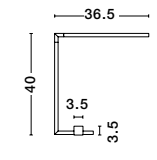

Rotating & Adjustable

Rotating & Adjustable

Rotating & Adjustable

Rotating & Adjustable