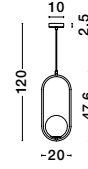

OBITAR - 9988170

Opal Glass
Brass Gold Metal
LED G9 1x5 Watt 230 Volt
IP20 Bulb Excluded
L: 20 W: 15 H: 47.6 H₂: 120 cm