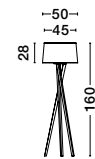

**WERA - 9125061**

Natural Wood  
Dark Brown Fabric Cable  
Solid Wood Canopy  
LED E27 1x12 Watt 230 Volt  
IP20 Bulb Excluded  
D: 25 H1: 17 H2: 130 cm

S 91450611

**SALINO - 9145061**

Ivory Fabric Shade  
Brown Fabric Wire  
Natural Wood  
LED E27 1x12 Watt 230 Volt  
IP20 Bulb Excluded  
D: 50 H: 28 H<sub>z</sub>: 160 cm