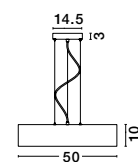

FINEZZA - 550402

Metal & Acrylic Diffuser
Matt Gray Outside
Matt White Inside
Black Fabric Wire
LED E27 3x12 Watt 230 Volt
IP20 Bulb Excluded
D: 50 H: 10 H2: 130 cm