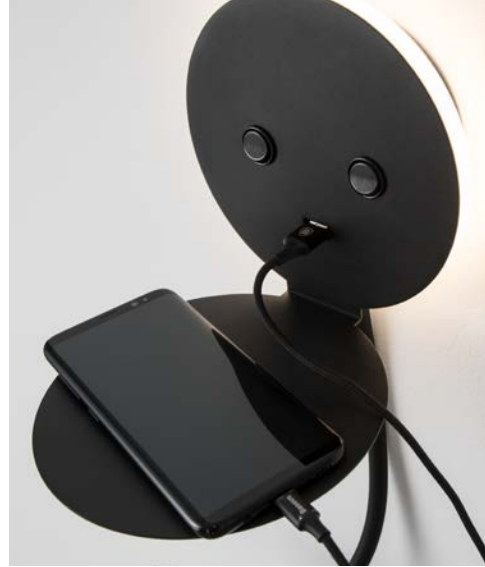

Adjustable

Adjustable