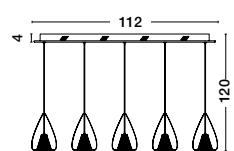

**HUGO - 1600200501**

Chrome Aluminium  
Clear Glass & Rose Gold Frame  
LED G9 1x5 Watt 230 Volt  
IP20 Bulb Excluded  
D: 16.5 H: 25 H2: 120 cm

**HUGO - 1600200505**  
Chrome Aluminium  
Clear Glass & Rose Gold Frame  
LED G9 5x5 Watt 230 Volt  
IP20 Bulb Excluded  
L: 112 H: 120 cm