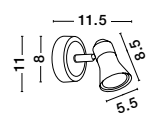

GALERIA - 664001

Matt White
Chrome Aluminium
LED GU10 1x10 Watt 230 Volt
IP20 Bulb Excluded
D: 8 W: 11.5 H: 11 cm