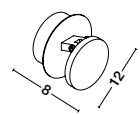

OTTO - 9139805

Sandy White Metal & Aluminium Acrylic
LED 5 Watt 230 Volt
469Lm 3000K IP20
D: 12 W: 8 H: 12 cm