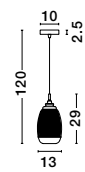

MOND - 9738212

Satin Gold Metal
Clear Glass
LED E14 1x5 Watt 230 Volt
IP20 Bulb Excluded
D: 13 H: 29 H₂: 120 cm