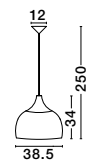

MIA - 9594341

Natural Rattan & Wood
Black Fabric Wire & Base
LED E27 1x12 Watt 230 Volt
IP20 Bulb Excluded
D: 38.5 H1: 34 H2: 250 cm