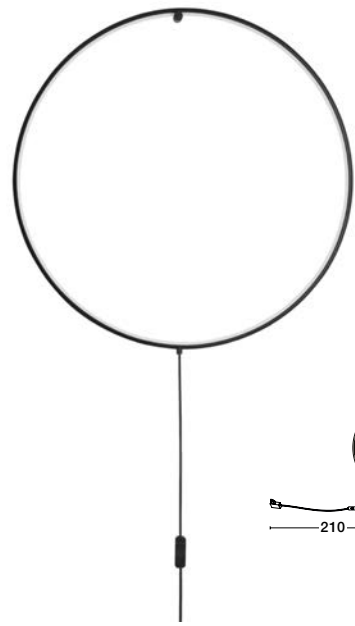

Sandy Black Aluminium
& Acrylic
Black Fabric Wire
LED 18 Watt 230 Volt
950Lm 3000K IP20
D: 45 W: 2 cm

BASE_B - 9108313

Sandy Black
Aluminium Base
Suitable for 9108312