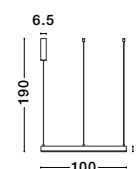

MOTIF - 9190655

Dimmable

Brass Gold Aluminium & Acrylic
LED 55 Watt 230 Volt
3800Lm 3000K IP20
D: 100 H: 190 cm