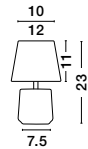

Chrome & Gray Metal
Gray Fabric Shade
LED E14 1x5 Watt 230 Volt
IP20 Bulb Excluded
D: 12 H: 22 cm

ALICIA - 8805204