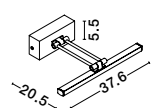

MARNELL - 9117301

Antique Brass Metal & Acrylic
LED 12 Watt 230 Volt
801Lm 3000K IP20
L: 37.6 W: 20.5 H: 5.5 cm