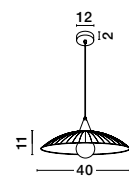

SHELL - 7326501
Chrome Metal
White & Clear
Structured Glass
LED E27 1x12 Watt 230 Volt
IP20 Bulb Excluded
D: 40 H1: 11 H2: 100 cm

GL 73265011