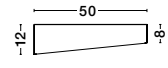

MAGGIO - 9111361

Sandy Black Aluminium
Matt White Acrylic Diffuser
LED 60 Watt 230 Volt
4280Lm 3000K IP20
D: 50 H: 12 cm