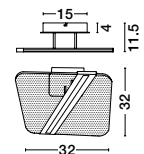

JERTUNA - 9545221

Gold Aluminium & Acrylic
LED 21 Watt 230Volt
1402Lm 3000K IP20
L: 32 W: 32 H: 11.5 cm