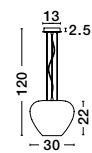

NALA - 9207602
Chrome Aluminium
Smoke Glass
LED E27 1x12 Watt 230 Volt
IP20 Bulb Excluded
D: 30 H1: 22 H2: 120 cm

GL 92076021