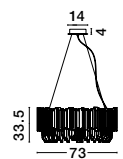

BALADONA - 81091706
Golden Brass Aluminium
& Crystal
LED G9 9x5 Watt 230 Volt
IP20 Bulb Excluded
D: 73 H1: 33.5 H2: 180 cm