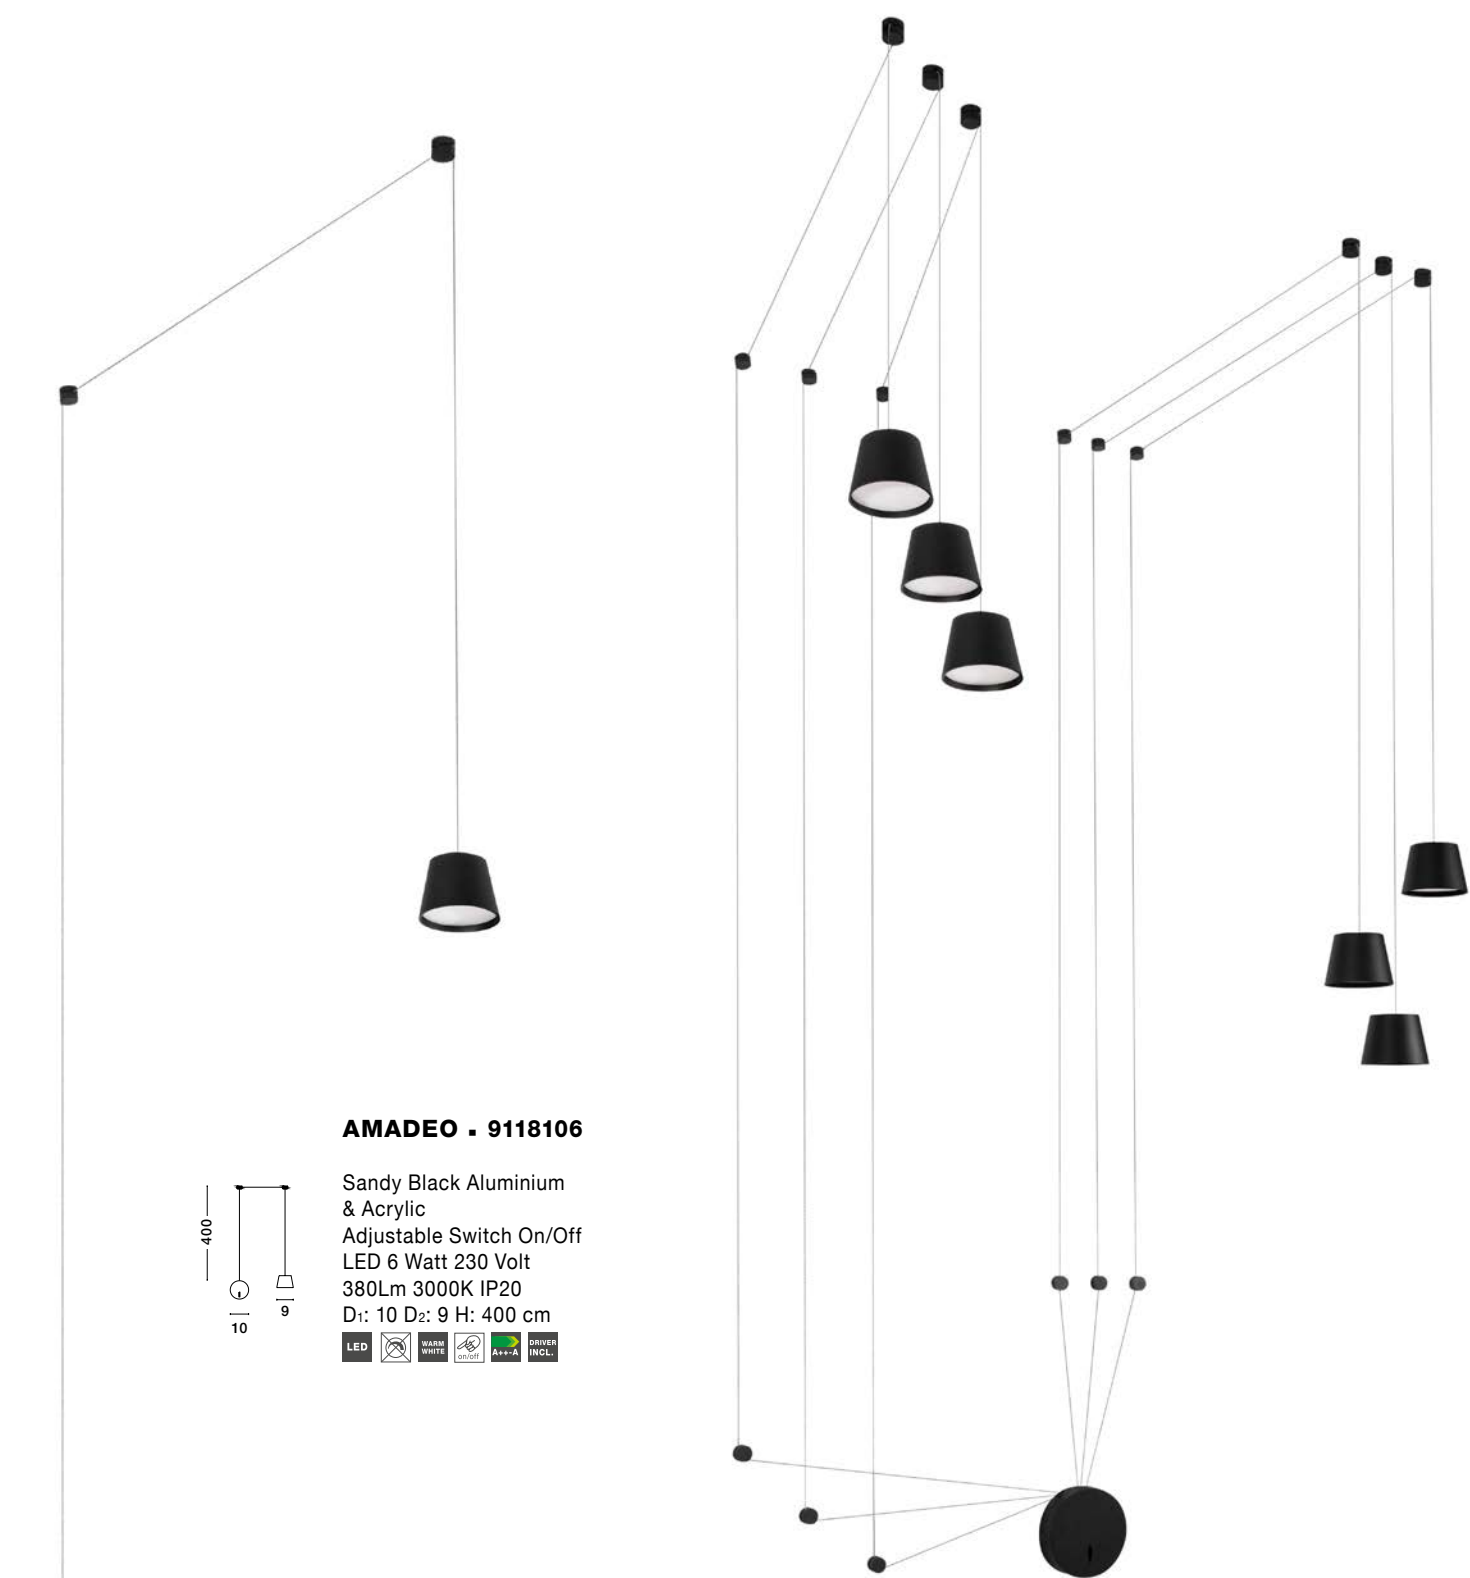

**AMADEO - 9118106**

Sandy Black Aluminium  
& Acrylic  
Adjustable Switch On/Off  
LED 6 Watt 230 Volt  
380Lm 3000K IP20  
D: 10 D<sub>2</sub>: 9 H: 400 cm

**SWITCH  
ON/OF**

**AMADEO - 9118635**

Sandy Black Aluminium  
& Acrylic  
Adjustable Switch On/Off  
LED 36 Watt 230 Volt  
2280Lm 3000K IP20  
D: 15 D<sub>2</sub>: 9 H: 400 cm