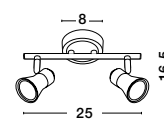

GALERIA - 664002

Matt White
Chrome Aluminium
LED GU10 2x10 Watt 230 Volt
IP20 Bulb Excluded
L: 25 H: 16.5 cm