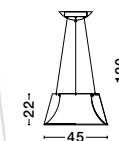

VOLCANO - 9077881

Metal & Acrylic Diffuser
Sandy Black Outside
Sandy White Inside
LED 33 Watt 230 Volt
1680Lm 3000K IP20
D: 45 H: 22 H2: 120 cm