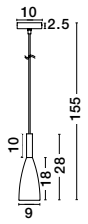

GRANT - 8883802
Black Aluminium
Natural Wood
Black Fabric Wire
LED E14 1x5 Watt 230 Volt
IP20 Bulb Excluded
D: 9 H: 28 H2: 155 cm