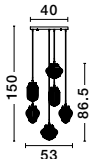

NORD - 838186

Clear Glass
Brown Metal Base
Brown Fabric Wire
LED E14 6x5 Watt 230 Volt
IP20 Bulb Excluded
D: 53 H: 150 cm