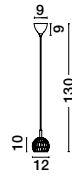

LARA - 8540401

Clear Glass
& Chrome Aluminium
LED G9 1x5 Watt 230 Volt
IP20 Bulb Excluded
D: 12 H: 130 cm

GL 85404041