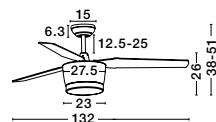

10 YRS GUARANTEE | 5 SPEEDS | REMOTE CONTROL | REVERSE MODE

FLIP THE BLADES
CUSTOMISE YOUR OWN FAN

FAN SPECIFICATIONS

Product Nm.	Body Material	Blades Material	Colour	Size	Speed	Length of Each Blade	Motor Type	Watt (max.)	Power Supply	Airflow (CFM)	RPM	Noise Level	Weight	Blade Sweep	Summer/Winter Function	Light	Remote Control	Guarantee	Class
5260251 5260261	Steel & Glass	Wood	Oak or White	D: 132 H: 38-51 cm	5 Speed Remote	60.5 cm	DC	40W	AC220-240V	4500	220	< 30 dB	7.5 Kg	52"	✓	✓	✓	10 Years	I

LIGHT SPECIFICATIONS

Product Nm.	LED Watt	Motor DC Watt	Lumen	Volt	LED Chip	Beam Angle	Kelvin	Protection	Driver Included
5260251 5260261	18W	26W	650Lm	220V	Edison	160°	3000K	IP20	✓

FLIP THE BLADES
CUSTOMISE YOUR OWN FAN