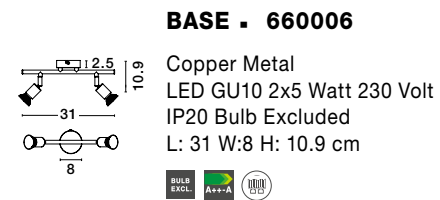

BASE - 660006
Copper Metal
LED GU10 2x5 Watt 230 Volt
IP20 Bulb Excluded
L: 31 W:8 H: 10.9 cm