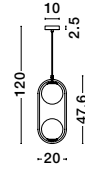

OBITAR - 9988171

Opal Glass
Brass Gold Metal
LED G9 2x5 Watt 230 Volt
IP20 Bulb Excluded
L: 20 W: 15 H: 47.6 H₂: 120 cm