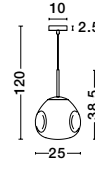

LAVA - 9190401

Copper Metal
Handmade Copper Glass
LED E27 1x12 Watt 230 Volt
IP20 Bulb Excluded
D: 25 H: 38.5 H₂: 120 cm