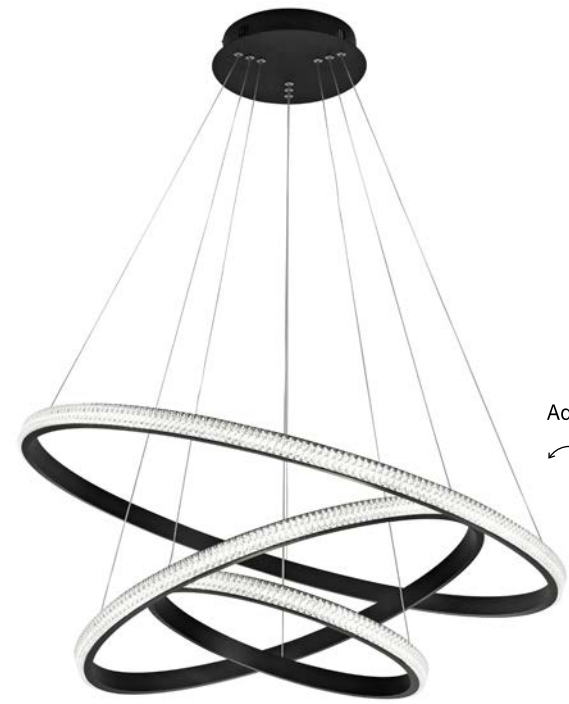

Adjustable

NAGER - 9481093

Dimmable
Sandy Black Aluminium & Acrylic
LED 62 Watt 230 Volt
3586Lm 3000K IP20
D1: 78 D2: 60 D3: 41.5 H: 120 cm