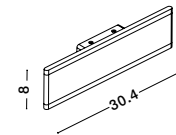

LINE - 9115908

Sandy White Aluminium & Acrylic
LED 2x8 Watt 230 Volt
1056Lm 3000K IP20
L: 30.4 W: 4.8 H: 8 cm