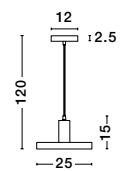

GARNI - 9417050
Gold Metal
Outside & Inside
Black PVC Wire
LED E27 1x12 Watt 230 Volt
IP20 Bulb Excluded
D: 25 H: 15 H₂: 120 cm