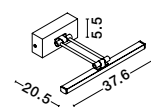

MARNELL - 9117302

Nickel Metal & Acrylic
LED 12 Watt 230 Volt
801Lm 3000K IP20
L: 37.6 W: 20.5 H: 5.5 cm