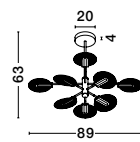

GENTI - 9545408

Black & Gold Aluminium
& Acrylic
LED 56 Watt 230 Volt
3605Lm 3000K IP20
D: 89 H: 63 cm