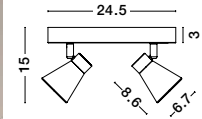

DUBLIN . 9155812

Sandy Black Metal
LED GU10 2x10 Watt 230 Volt
IP20 Bulb Excluded
L: 24.5 W: 5.5 H: 15 cm