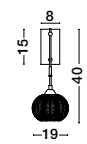

VARIO - 9191545

Clear Glass
& Satin Gold Metal
LED E27 1x12 Watt 230 Volt
IP20 Bulb Excluded
L: 19 W: 13.5 H: 40 cm