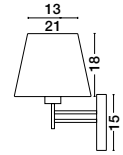

LOGAN - 8126162

Chrome Aluminium
White Shade
Switch On/Off
E27 1x40 Watt IP20 230 Volt
L: 21 W: 25 H: 33 cm