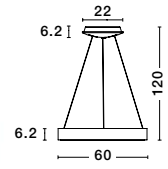

Dimmable

Brushed Silver Aluminium  
& Acrylic  
LED 50 Watt 230 Volt  
3250Lm 3000K IP20  
D: 60 H: 120 cm

**RANDO THIN - 9453454**

Dimmable

Brushed Gold Aluminium  
& Acrylic  
LED 50 Watt 230 Volt  
3250Lm 3000K IP20  
D: 60 H: 120 cm