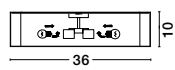

RAGU - 866603

Metal & Acrylic Diffuser
Bronze Outside
Matt White Inside
LED E27 4x10 Watt 230 Volt
IP20 Bulb Excluded
L: 36 W: 36 H: 10 cm