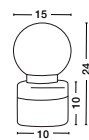

JULIET - 9010264

Smoke Gray Glass
Brass & Gray Metal Base
LED E14 1x5Watt 230 Volt
IP20 Bulb Excluded
D: 15 W: 10 H: 24 cm