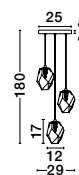

ICE - 9160233

Gradient White Colour
Glass & White Metal
LED G9 3x5 Watt 230 Volt
IP20 Bulb Excluded
D: 29 H: 180 cm