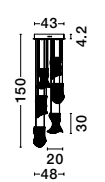

Adjustable

SIDERNO - 9054442

Gold Aluminium & Acrylic
LED 39 Watt 230 Volt
2470Lm 3000K IP20
D: 48 H: 150 cm

Adjustable

SIDERNO - 9054441

Gold Aluminium & Acrylic
LED 16 Watt 230 Volt
1190Lm 3000K IP20
D: 28 H: 150 cm

SIDERNO - 9054402

Gold Aluminium & Acrylic
LED 31 Watt 230 Volt
2517Lm 3000K IP20
L: 80 W: 36 H: 105 cm