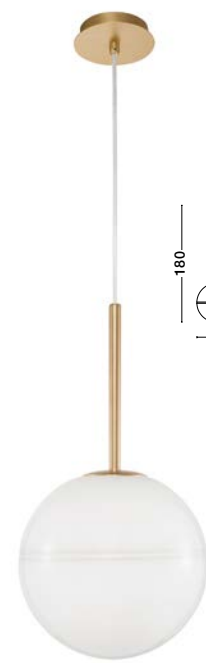

Adjustable

**KOVAC - 9160196**

Brushed Gold Steel & Clear Structured Glass  
LED G9 6x5 Watt 230 Volt  
IP20 Bulb Excluded  
D: 35 H: 180 cm

Adjustable

**KOVAC - 9160195**

Brushed Gold Steel & Clear Structured Glass  
LED G9 5x5 Watt 230 Volt  
IP20 Bulb Excluded  
L: 80 W: 10 H: 180 cm