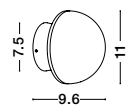

NETUNE . 9831050

White Gypsum
& White Aluminium
LED 6 Watt 220-240 Volt
160Lm 3000K IP20
D: 11 W: 9.6 H: 7.5 cm