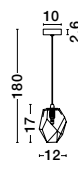

GL 91206691

2.5 12  
 30 130  
 25

**HUNTER - 9120668**  
 Black Aluminium  
 & Smoke Glass  
 LED E27 1x12 Watt 230 Volt  
 IP20 Bulb Excluded

GL 91206681

**ICE - 9160231**

Gradient White Colour  
Glass & White Metal  
LED G9 1x5 Watt 230 Volt  
IP20 Bulb Excluded  
D: 12 H: 17 H<sub>z</sub>: 180 cm