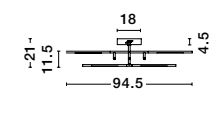

Rotating & Adjustable

Rotating & Adjustable

Rotating & Adjustable

Rotating & Adjustable