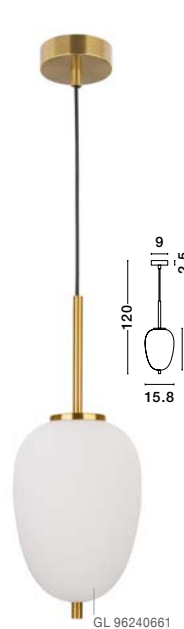

LATO . 9624065

Opal Glass
Antique Brass Metal
Black Fabric Wire
LED E14 1x5 Watt 230 Volt
IP20 Bulb Excluded
D: 16.5 H: 20 H₂: 120 cm

GL 96240661

LATO . 9624066

Opal Glass
Antique Brass Metal
Black Fabric Wire
LED E14 1x5 Watt 230 Volt
IP20 Bulb Excluded
D: 15.8 H: 23 H₂: 120 cm