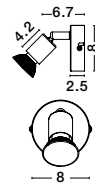

BASE - 662001

Rust Metal
LED GU10 1x5 Watt 230 Volt
IP20 Bulb Excluded
D: 8 W: 6.7 H: 10.9 cm