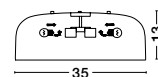

ET 8268061

**PERLETO - 826808**

Metal & Acrylic Diffuser  
 Coffee Brown Outside  
 Matt White Inside  
 LED E27 2x10 Watt 230 Volt  
 IP20 Bulb Excluded  
 D: 35 H: 13 cm

ET 8268061

**PERLETO - 826809**

Metal & Acrylic Diffuser  
 Matt Black Outside  
 Matt White Inside  
 LED E27 2x10 Watt 230 Volt  
 IP20 Bulb Excluded  
 D: 35 H: 13 cm