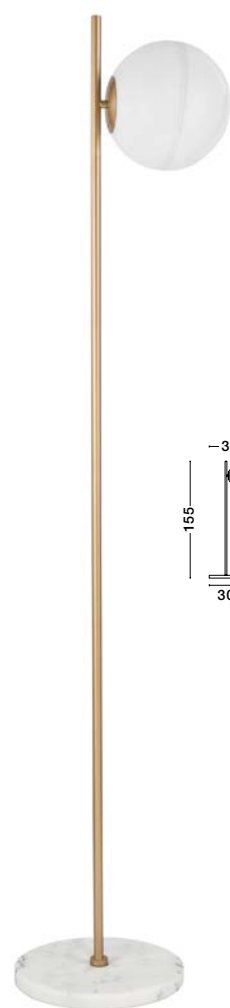

CANTONA - 9960619