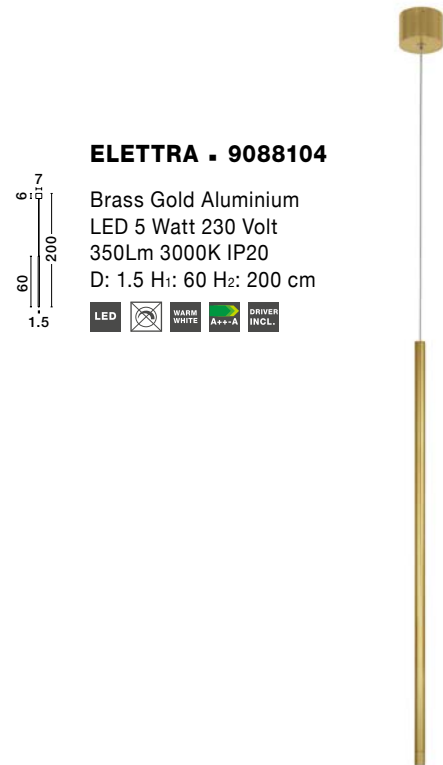

Inspiration

See how it works

Style them in your own way!

**ELETTRA - 9088102**

Brass Gold Aluminium  
LED 20 Watt 230 Volt  
1400Lm 3000K IP20  
L: 120 W: 7 H: 150 cm

**ELETTRA - 9088104**

Brass Gold Aluminium  
LED 5 Watt 230 Volt  
350Lm 3000K IP20  
D: 1.5 H: 60 H<sub>2</sub>: 200 cm