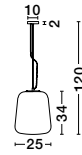

OLIVERIO - 7212603

Gradient Smoke Glass
Chrome Aluminium
LED E27 1x12 Watt 230 Volt
IP20 Bulb Excluded
D: 25 H1: 34 H2: 120 cm