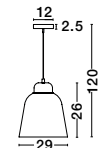

VICTORIA - 9104263

Blue & White Aluminium
White PVC Wire
LED E27 1x12 Watt 230 Volt
IP20 Bulb Excluded
D: 29 H1: 26 H2: 120 cm