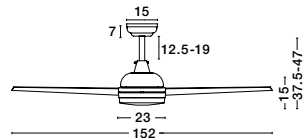

5 YRS GUARANTEE | 5 SPEEDS | REMOTE CONTROL | REVERSE MODE

FLOW - 9953198

DC motor

SAMOA - 5267302