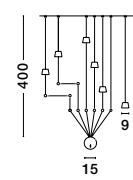

**AMADEO - 9118106**

Sandy Black Aluminium  
& Acrylic  
Adjustable Switch On/Off  
LED 6 Watt 230 Volt  
380Lm 3000K IP20  
D: 10 D<sub>2</sub>: 9 H: 400 cm

**SWITCH  
ON/OF**

**AMADEO - 9118635**

Sandy Black Aluminium  
& Acrylic  
Adjustable Switch On/Off  
LED 36 Watt 230 Volt  
2280Lm 3000K IP20  
D: 15 D<sub>2</sub>: 9 H: 400 cm