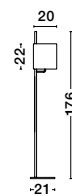

YAMA - 9180521

White Fabric Shade
& White Aluminium
Switch On/Off
LED E27 1x12 Watt 230 Volt
IP20 Bulb Excluded
D: 20 H: 22 H₂: 176 cm