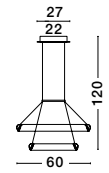

LUMI - 17320202

Outside Matt White
Aluminium & Crystal Inside
LED 60 Watt 230 Volt
3600Lm 3000K IP20
D: 60 H: 120 cm