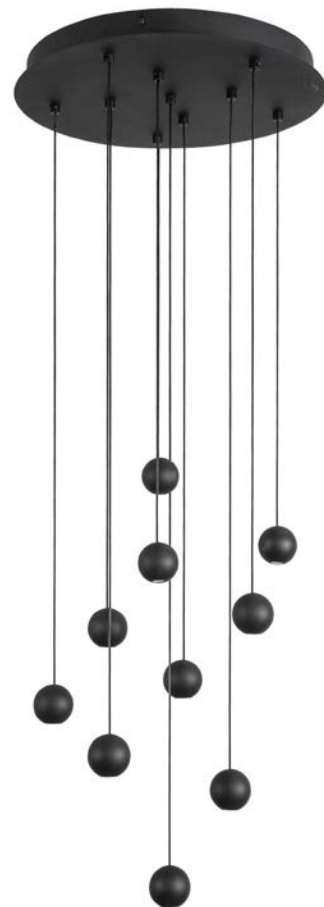

Adjustable

NOCCI - 9303941

Black Aluminium
Black Fabric Wire
LED 3x4.5 Watt 230 Volt
660Lm 3000K IP20
L: 320 H: 128 H₂: 112 cm

NOCCI - 9103212

Black Aluminium
Black Fabric Wire
LED 4.5 Watt 230 Volt
220Lm 3000K IP20
D: 5 H: 158 cm

Adjustable

NOCCI - 9303952

Black Aluminium
Black Fabric Wire
LED 10x4.5 Watt 230 Volt
1860Lm 3000K IP20
D: 40.5 H:150 cm

NOCCI - 9103211

White Aluminium
White Fabric Wire
LED 4.5 Watt 230 Volt
220Lm 3000K IP20
D: 5 H: 158 cm