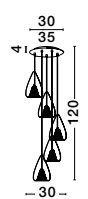

HUGO - 1600200507

Chrome Aluminium Clear
Glass & Rose Gold Frame
LED G9 5x5 Watt 230 Volt
IP20 Bulb Excluded
D: 30 H: 120 cm