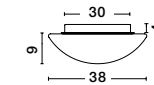

GL 8324031

**BREST - 832403**

White Opal Glass & Metal  
LED E27 2x12 Watt 230 Volt  
IP44 Bulb Excluded  
D: 38 H: 13 cm

the spot collection  
improve the sense of warmth and depth of your space  
by choosing spot luminaires suitable for ambient  
lighting or to highlight selected areas or objects