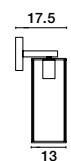

FLAVIO - 7152604
Antique Brass Metal
Clear Glass
LED E27 1x12 Watt 230 Volt
IP20 Bulb Excluded
L: 13 W: 17.5 H: 35 cm