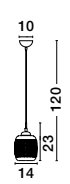

DEVON - 938222

Clear Glass
Brown Metal Base
Brown Fabric Wire
LED E27 1x12 Watt 230 Volt
IP20 Bulb Excluded
D: 14 H1: 23 H2: 120 cm