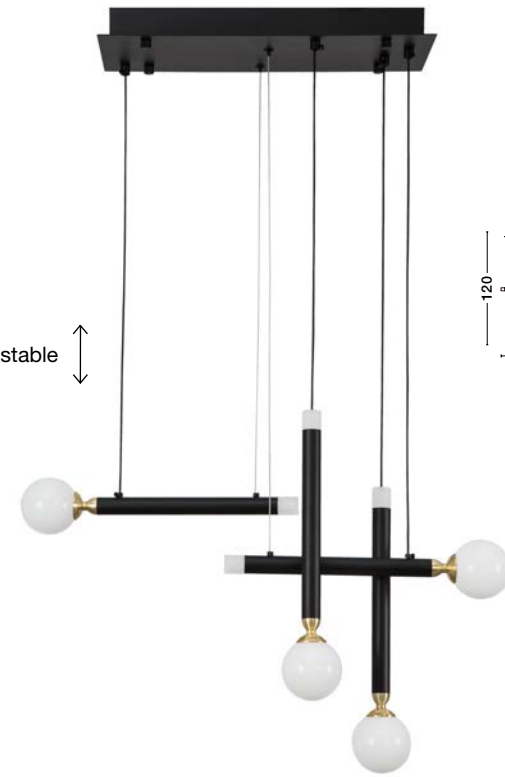

CAYO - 9157901

Opal Glass & Acrylic
Brass & Black Aluminium
LED 1x5 Watt 230 Volt
250Lm 3000K IP20
D: 8 H: 38.5 H₂: 120 cm

Adjustable

CAYO - 9157904
Opal Glass & Acrylic
Brass & Black Aluminium
LED 20 Watt 230 Volt
1000Lm 3000K IP20
L: 51 W: 20 H: 120 cm