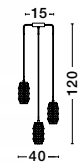

LAVAL - 838191

Clear Glass
& Chrome Aluminium
LED E14 3x5 Watt 230 Volt
IP20 Bulb Excluded
D: 40 H: 120 cm

Adjustable