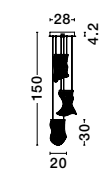

Adjustable

**SIDERNO - 9054442**

Gold Aluminium & Acrylic  
LED 39 Watt 230 Volt  
2470Lm 3000K IP20  
D: 48 H: 150 cm

Adjustable

**SIDERNO - 9054441**

Gold Aluminium & Acrylic  
LED 16 Watt 230 Volt  
1190Lm 3000K IP20  
D: 28 H: 150 cm