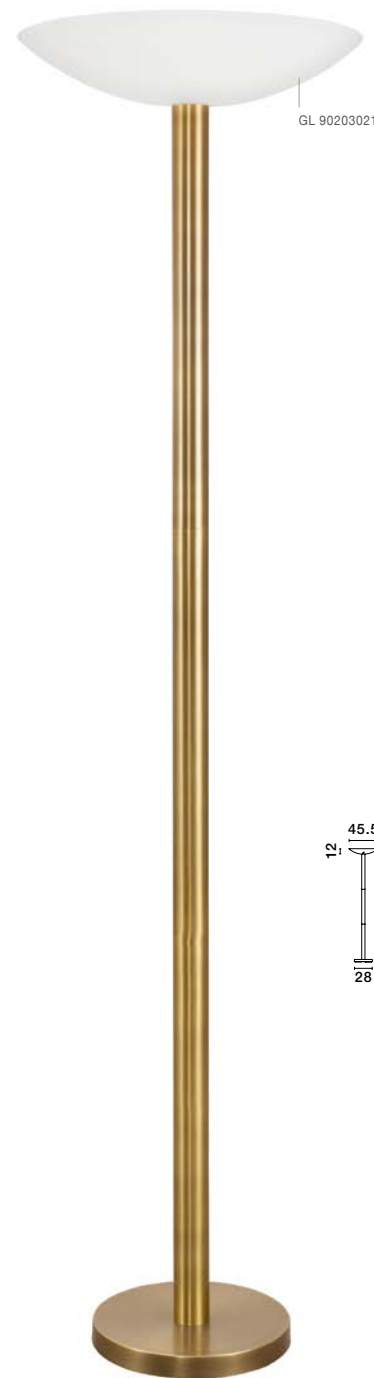

GL 90203021

ROCCO - 9020302

Dimmable

Antique Gold Brass
Metal & Acrylic
Matt White Glass
LED 30 Watt 230 Volt
2700Lm 3000K IP20
D: 45.5 H: 181 cm