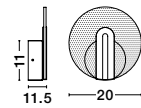

GENTI - 9545401

Black & Gold Aluminium
& Acrylic
LED 7 Watt 230 Volt
596Lm 3000K IP20
D: 20 W:11.5 H: 11 cm