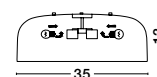

ET 8268061

**PERLETO - 826808**

Metal & Acrylic Diffuser  
 Coffee Brown Outside  
 Matt White Inside  
 LED E27 2x10 Watt 230 Volt  
 IP20 Bulb Excluded  
 D: 35 H: 13 cm

ET 8268061

**PERLETO - 826809**

Metal & Acrylic Diffuser  
 Matt Black Outside  
 Matt White Inside  
 LED E27 2x10 Watt 230 Volt  
 IP20 Bulb Excluded  
 D: 35 H: 13 cm