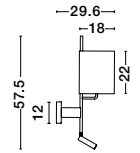

YAMA - 9180512

Black Fabric Shade
& Black Aluminium
Adjustable - Switch On/Off
LED Samsung 3 Watt
210Lm 3000K
LED E27 1x12 Watt 230 Volt
IP20 Bulb Excluded
D: 18 W: 29.6 H: 57.5 cm