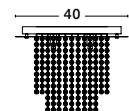

Golden Leaf Metal
K9 Crystal
G9 5x33 Watt 230 Volt
IP20 Bulb Excluded
D: 40 H: 32 cm