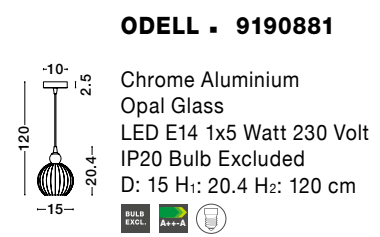

GL 91908831