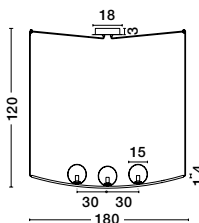

GL 82796021

VITTON - 8279602

Brass Metal
White Glossy Glass
Brass Fabric Cable
LED E14 3x5 Watt 230 Volt
IP20 Bulb Excluded
L: 180 W: 15 H: 120 cm