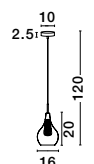

FILO - 1500202811

Chrome Aluminium
Clear Glass & Gold Frame
LED G9 1x5 Watt 230 Volt
IP20 Bulb Excluded
D: 16 H: 20 H2: 120 cm

Adjustable