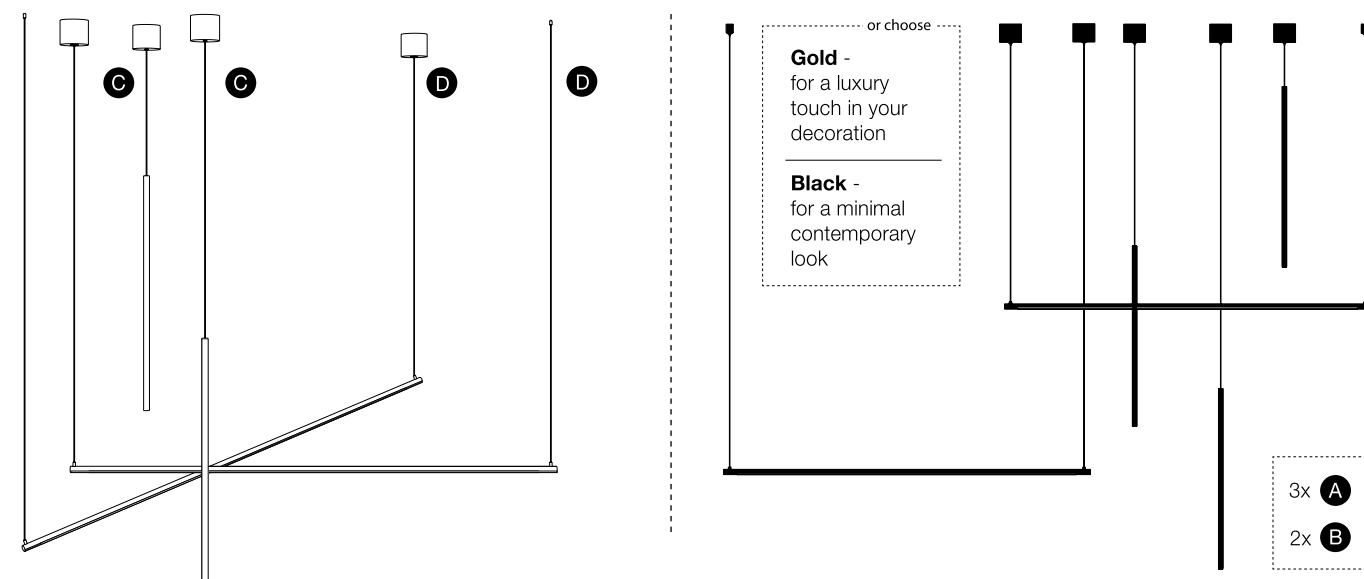

Inspiration

See how it works

Style them in your own way!

**ELETTRA - 9088102**

Brass Gold Aluminium  
LED 20 Watt 230 Volt  
1400Lm 3000K IP20  
L: 120 W: 7 H: 150 cm

**ELETTRA - 9088104**

Brass Gold Aluminium  
LED 5 Watt 230 Volt  
350Lm 3000K IP20  
D: 1.5 H: 60 H<sub>2</sub>: 200 cm