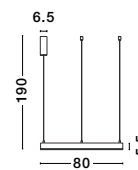

MOTIF - 9190648

Dimmable

Brass Gold Aluminium & Acrylic
LED 48 Watt 230 Volt
3360Lm 3000K IP20
D: 80 H: 190 cm