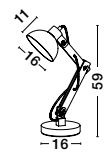

LILA - 671601
White Metal & Natural Wood
LED E27 1x12 Watt 230 Volt
IP20 Bulb Excluded
D: 16 H: 59 cm

LILA - 671602
Black Metal & Natural Wood
LED E27 1x12 Watt 230 Volt
IP20 Bulb Excluded
D: 16 H: 59 cm