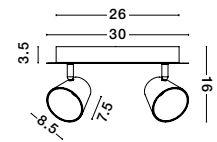

BIAGIO - 9155362

Sandy White Metal
LED 2x6 Watt 230 Volt
620Lm 3000K IP20
L: 30 W: 8 H: 16 cm