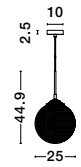

ATHENA - 9191212

Opal Glass
Brass Metal
LED E27 1x12 Watt 230 Volt
IP20 Bulb Excluded
D: 25 H: 120 cm