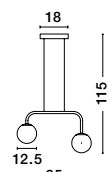

JOLINE - 9919602

Sandy Black Metal & Aluminium
White Opal Glass
LED 16 Watt 240 Volt
1030Lm 3200K IP20
L: 35 W: 12.5 H: 115 cm