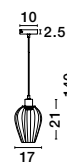

SAGE - 8809701

Black Metal
Black Fabric Wire
LED E27 1x12 Watt 230 Volt
IP20 Bulb Excluded
D: 17 H1: 21 H2: 140 cm