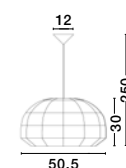

MELODY . 9586431
Ivory Rattan
White Fabric Wire & Base
LED E27 1x12 Watt 230 Volt
IP20 Bulb Excluded
D: 50.5 H1: 30 H2: 250 cm