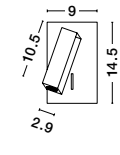

DONA - 9081351

Sandy White Aluminium
LED Cree 3 Watt 230 Volt
Switch On/Off
180Lm 3000K IP20
L: 9 H: 14.5 cm

Rotating & Adjustable