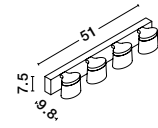

SABIA - 9122341

Chrome Aluminium & Acrylic
LED 20 Watt 230 Volt
2052Lm 3000K IP44
L: 51 W: 9.8 H: 7.5 cm