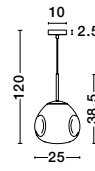

LAVA - 9190403

Gold Metal
Handmade Gold Glass
LED E27 1x12 Watt 230 Volt
IP20 Bulb Excluded
D: 25 H: 38.5 H₂: 120 cm