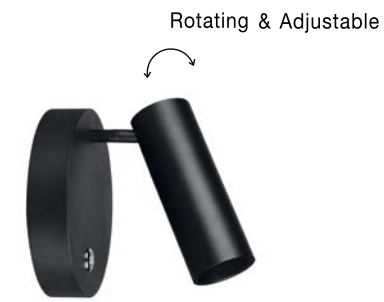

Rotating & Adjustable

**UMBERTO - 7410401**

Black Metal  
Switch On/Off  
LED GU10 1x10 Watt 230 Volt  
IP20 Bulb Excluded  
D: 15 H: 15 cm

Rotating & Adjustable

**UMBERTO - 7410402**

White Metal  
Switch On/Off  
LED GU10 1x10 Watt 230 Volt  
IP20 Bulb Excluded  
D: 15 H: 15 cm