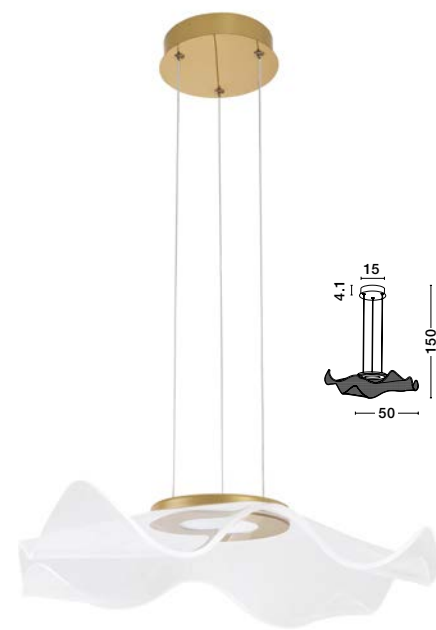

### BE THE DESIGNER

Expand the design as long as you want depending on your space and your lighting needs.

**SIDERNO - 9054501**

Gold Aluminium & Acrylic  
LED 30 Watt 230 Volt  
2046Lm 3000K IP20  
L: 50 W: 50 H: 150 cm