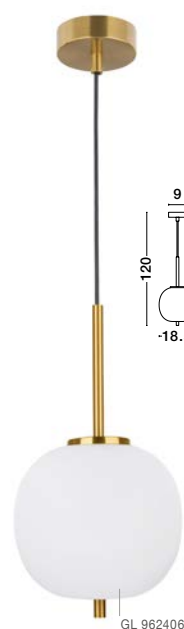

GL 96240611

LATO . 9624061

Opal Glass
Antique Brass Metal
Black Fabric Wire
LED E27 1x12 Watt 230 Volt
IP20 Bulb Excluded
D: 30 H: 23 H₂: 120 cm

GL 96240621

LATO . 9624062

Opal Glass
Antique Brass Metal
Black Fabric Wire
LED E27 1x12 Watt 230 Volt
IP20 Bulb Excluded
D: 22 H: 40 H₂: 120 cm

GL 96240631

LATO . 9624063

Opal Glass
Antique Brass Metal
Black Fabric Wire
LED E27 1x12 Watt 230 Volt
IP20 Bulb Excluded
D: 27 H: 40 H₂: 120 cm

GL 96240641

LATO . 9624064

Opal Glass
Antique Brass Metal
Black Fabric Wire
LED E14 1x5 Watt 230 Volt
IP20 Bulb Excluded
D: 18.5 H: 17.2 H₂: 120 cm

GL 96240651

LATO . 9624065

Opal Glass
Antique Brass Metal
Black Fabric Wire
LED E14 1x5 Watt 230 Volt
IP20 Bulb Excluded
D: 16.5 H: 20 H₂: 120 cm

GL 96240661

LATO . 9624066

Opal Glass
Antique Brass Metal
Black Fabric Wire
LED E14 1x5 Watt 230 Volt
IP20 Bulb Excluded
D: 15.8 H: 23 H₂: 120 cm