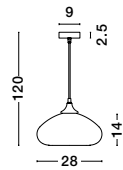

Chrome Glass
Black Metal
Black Fabric Wire
LED E27 1x12 Watt 230 Volt
IP20 Bulb Excluded
D: 28 H: 14 H₂: 120 cm

SAVAZ . 9726481