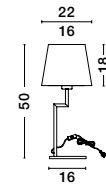

SAVONA - 9919152

White Fabric Shade
Sandy Black Aluminium
LED E27 1x12 Watt 230 Volt
IP20 Bulb Excluded
D: 16 W: 11 H: 18 H₂: 50 cm