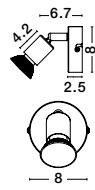

BASE - 661001

Matt White Metal
LED GU10 1x5 Watt 230 Volt
IP20 Bulb Excluded
D: 8 W: 6.7 H: 10.9 cm