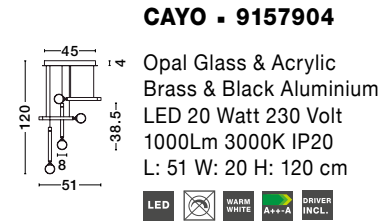

CAYO - 9157904
Opal Glass & Acrylic
Brass & Black Aluminium
LED 20 Watt 230 Volt
1000Lm 3000K IP20
L: 51 W: 20 H: 120 cm