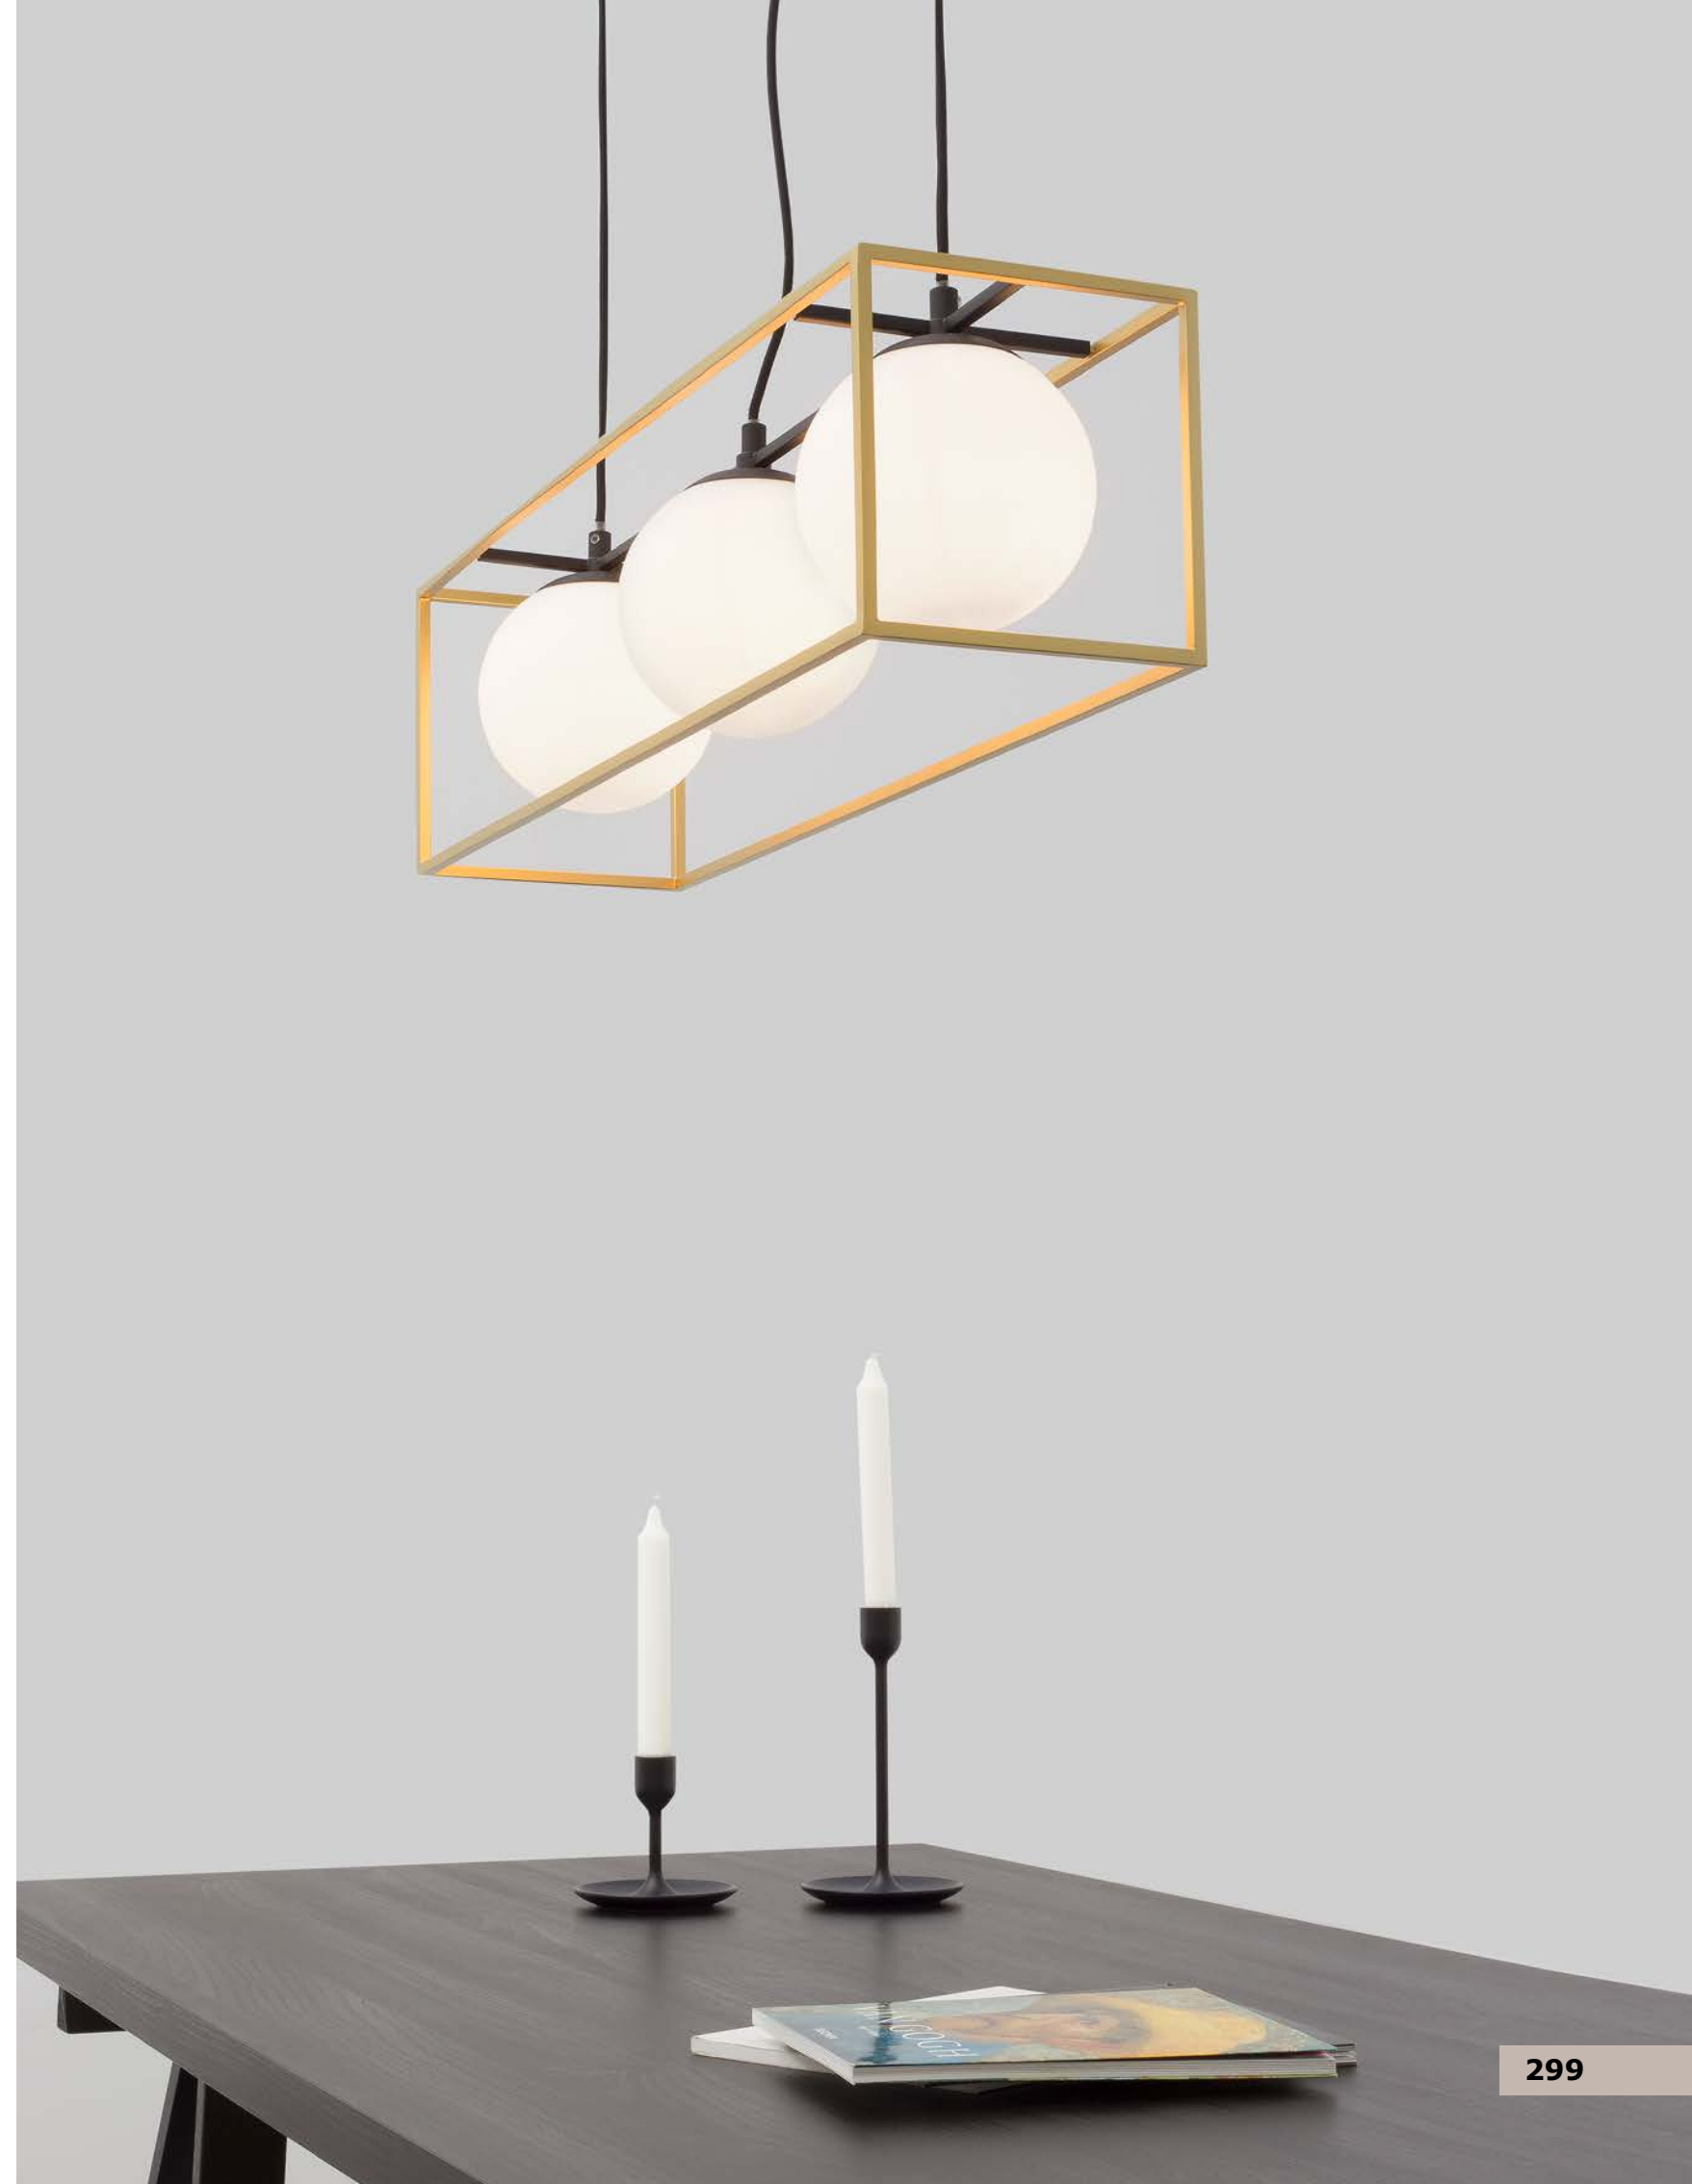

GL 92064021

JULIET - 9206402

Brass & Black Metal
White Opal Glass
LED E14 3x12 Watt 230 Volt
IP20 Bulb Excluded
L: 70 W: 18 H: 120 cm

GL 92064021

JULIET - 9206401

Brass & Black Metal
White Opal Glass
LED E14 1x12 Watt 230 Volt
IP20 Bulb Excluded
L: 18 W: 18 H: 120 cm

GL 92064031

JULIET - 9206403

Brass & Black Metal
White Opal Glass
LED E14 4x12 Watt 230 Volt
IP20 Bulb Excluded
L: 45 W: 45 H: 20 cm

GL 92064031

JULIET - 9206404

Brass & Black Metal
White Opal Glass
LED E14 1x12 Watt 230 Volt
IP20 Bulb Excluded
L: 18.5 W: 18.5 H: 20 cm