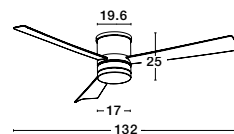

SILKY - 9953015

FAN SPECIFICATIONS

Product Nm.	Body Material	Blades Material	Product Size	Speed	Length of Each Blade	Motor Type	Watt (max.)	Power Supply	Airflow (CFM)	RPM	Noise Level	Weight	Blade Sweep	Summer/Winter Function	Light	Remote Control	Guarantee	Class
9953016	Brushed Nickel Steel & Glass	Plywood	D: 132 cm H: 25 cm	5 Speed Remote	57.5 cm	DC	35W	AC220-240V	4500	184	< 50 dB	7 Kg	52"	✓	✓	✓	5 Years motor 1 Year light source	I
9953015	Matt White Steel & Glass	White Plywood	D: 132 cm H: 25 cm	5 Speed Remote	57.5 cm	DC	35W	AC220-240V	4500	184	< 50 dB	7 Kg	52"	✓	✓	✓	5 Years motor 1 Year light source	I

LIGHT SPECIFICATIONS

Product Nm.	LED Watt	Motor DC Watt	Lumen	Volt	LED Chip	Beam Angle	Kelvin	Protection	Driver Included
9953016	18W	35W	650Lm	220V	Edison	120°	3000K	IP20	✓
9953015