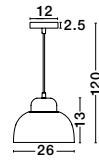

VICTORIA - 9104262

Blue & White Aluminium
White PVC Wire
LED E27 1x12 Watt 230 Volt
IP20 Bulb Excluded
D: 26 H1: 13 H2: 120 cm