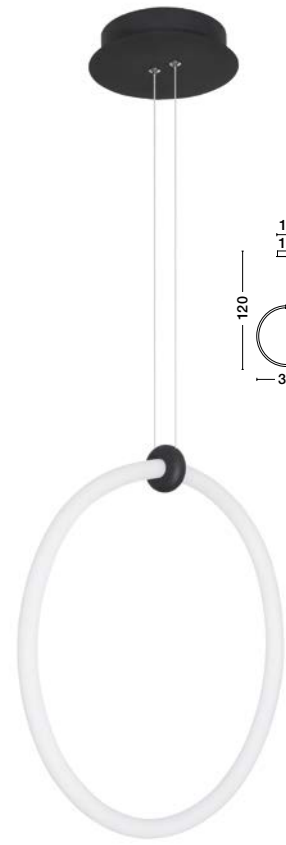

**BASE\_B - 9108314**

Sandy Black  
Aluminium Base  
Suitable for 9108311

**GIRDINO - 9892163**

Dimmable  
Sandy Black Aluminium  
& Acrylic  
LED 30 Watt 230 Volt  
2700Lm 3000K IP20  
D: 59.5 W: 21 H: 120 cm