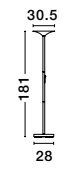

ALSO YOU CAN DO

**VITI - 9155181**

Dimmable

Sandy White Aluminium & Acrylic  
LED 18 Watt 230 Volt  
1300Lm 3000K IP20  
D: 30 W: 30 H: 170 cm

ALSO YOU CAN DO

**VITI - 9155182**

Dimmable

Sandy Black Aluminium & Acrylic  
LED 18 Watt 230 Volt  
1300Lm 3000K IP20  
D: 30 W: 30 H: 170 cm