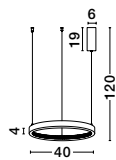

PRESTON . 9285401

Dimmable

Antique Gold Brass
Aluminium & Acrylic
LED 25 Watt 230 Volt
1800Lm 3000K IP20
D: 40 H: 120 cm