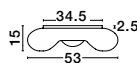

BIANCO - 51011402

Opal Glass
Chrome Metal
LED E27 4x12 Watt 230 Volt
IP20 Bulb Excluded
D: 53 H: 15 cm