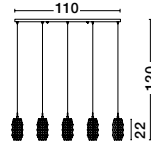

Adjustable

**ICE - 9260235**

Gradient White Colour  
Glass & White Metal  
LED G9 5x5 Watt 230 Volt  
IP20 Bulb Excluded  
L: 84 W: 12 H: 180 cm

**LAVAL - 838192**

Clear Glass  
& Chrome Aluminium  
LED E14 5x5 Watt 230 Volt  
IP20 Bulb Excluded  
L: 110 W: 8 H: 120 cm