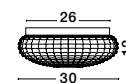

CLAM - 9738254

Smoke Chrome Glass
White Metal
LED E27 2x12 Watt 230 Volt
IP44 Bulb Excluded
D: 30 H: 12 cm