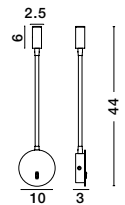

JACO - 8140321

White Aluminium
Adjustable
Switch On/Off
LED Samsung 3 Watt
190Lm 3000K IP20
L: 10 W: 3 H: 44 cm