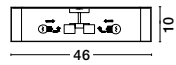

RAGU - 866608

Metal & Acrylic Diffuser
Satin Nickel Outside
Matt White Inside
LED E27 4x10 Watt 230 Volt
IP20 Bulb Excluded
L: 46 W: 46 H: 10 cm