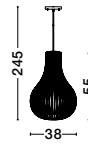

SOHO - 9138061

Natural Wood
Brown Fabric Cable
Solid Wood Canopy
LED E27 1x12 Watt 230 Volt
IP20 Bulb Excluded
D: 38 H1: 55 H2: 245 cm