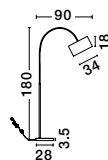

SAMA - 9401652

Black Fabric Shade
Black Aluminium Base
LED E27 1x12 Watt 230 Volt
IP20 Bulb Excluded
L: 90 H: 180 cm