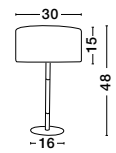

ARRIGO - 7605183

Natural Wood & White Metal
White Fabric Shade
White Fabric Wire
LED E27 1x12 Watt 230 Volt
IP20 Bulb Excluded
D: 30 H1: 15 H2: 48 cm