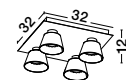

BOCCALE - 1300301304

Chrome Aluminium
Clear Glass
LED G9 4x5 Watt 230 Volt
IP20 Bulb Included
L: 32 W: 32 H: 12cm