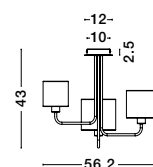

BITONTO - 9151403

Sandy Black Metal
Gray, Brown & Ivory Fabric Shade
LED E14 3x5 Watt 230 Volt
IP20 Bulb Excluded
D: 56.2 H: 43 cm