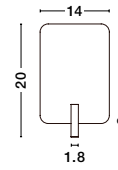

ZEN - 9018501

Sandy White Steel & Aluminium
Switch On/Off - USB Charger
LED 5 Watt + 1x3 Watt
230 Volt 3000K
400Lm + 150Lm IP20
L: 14 W: 7.5 H: 20 cm