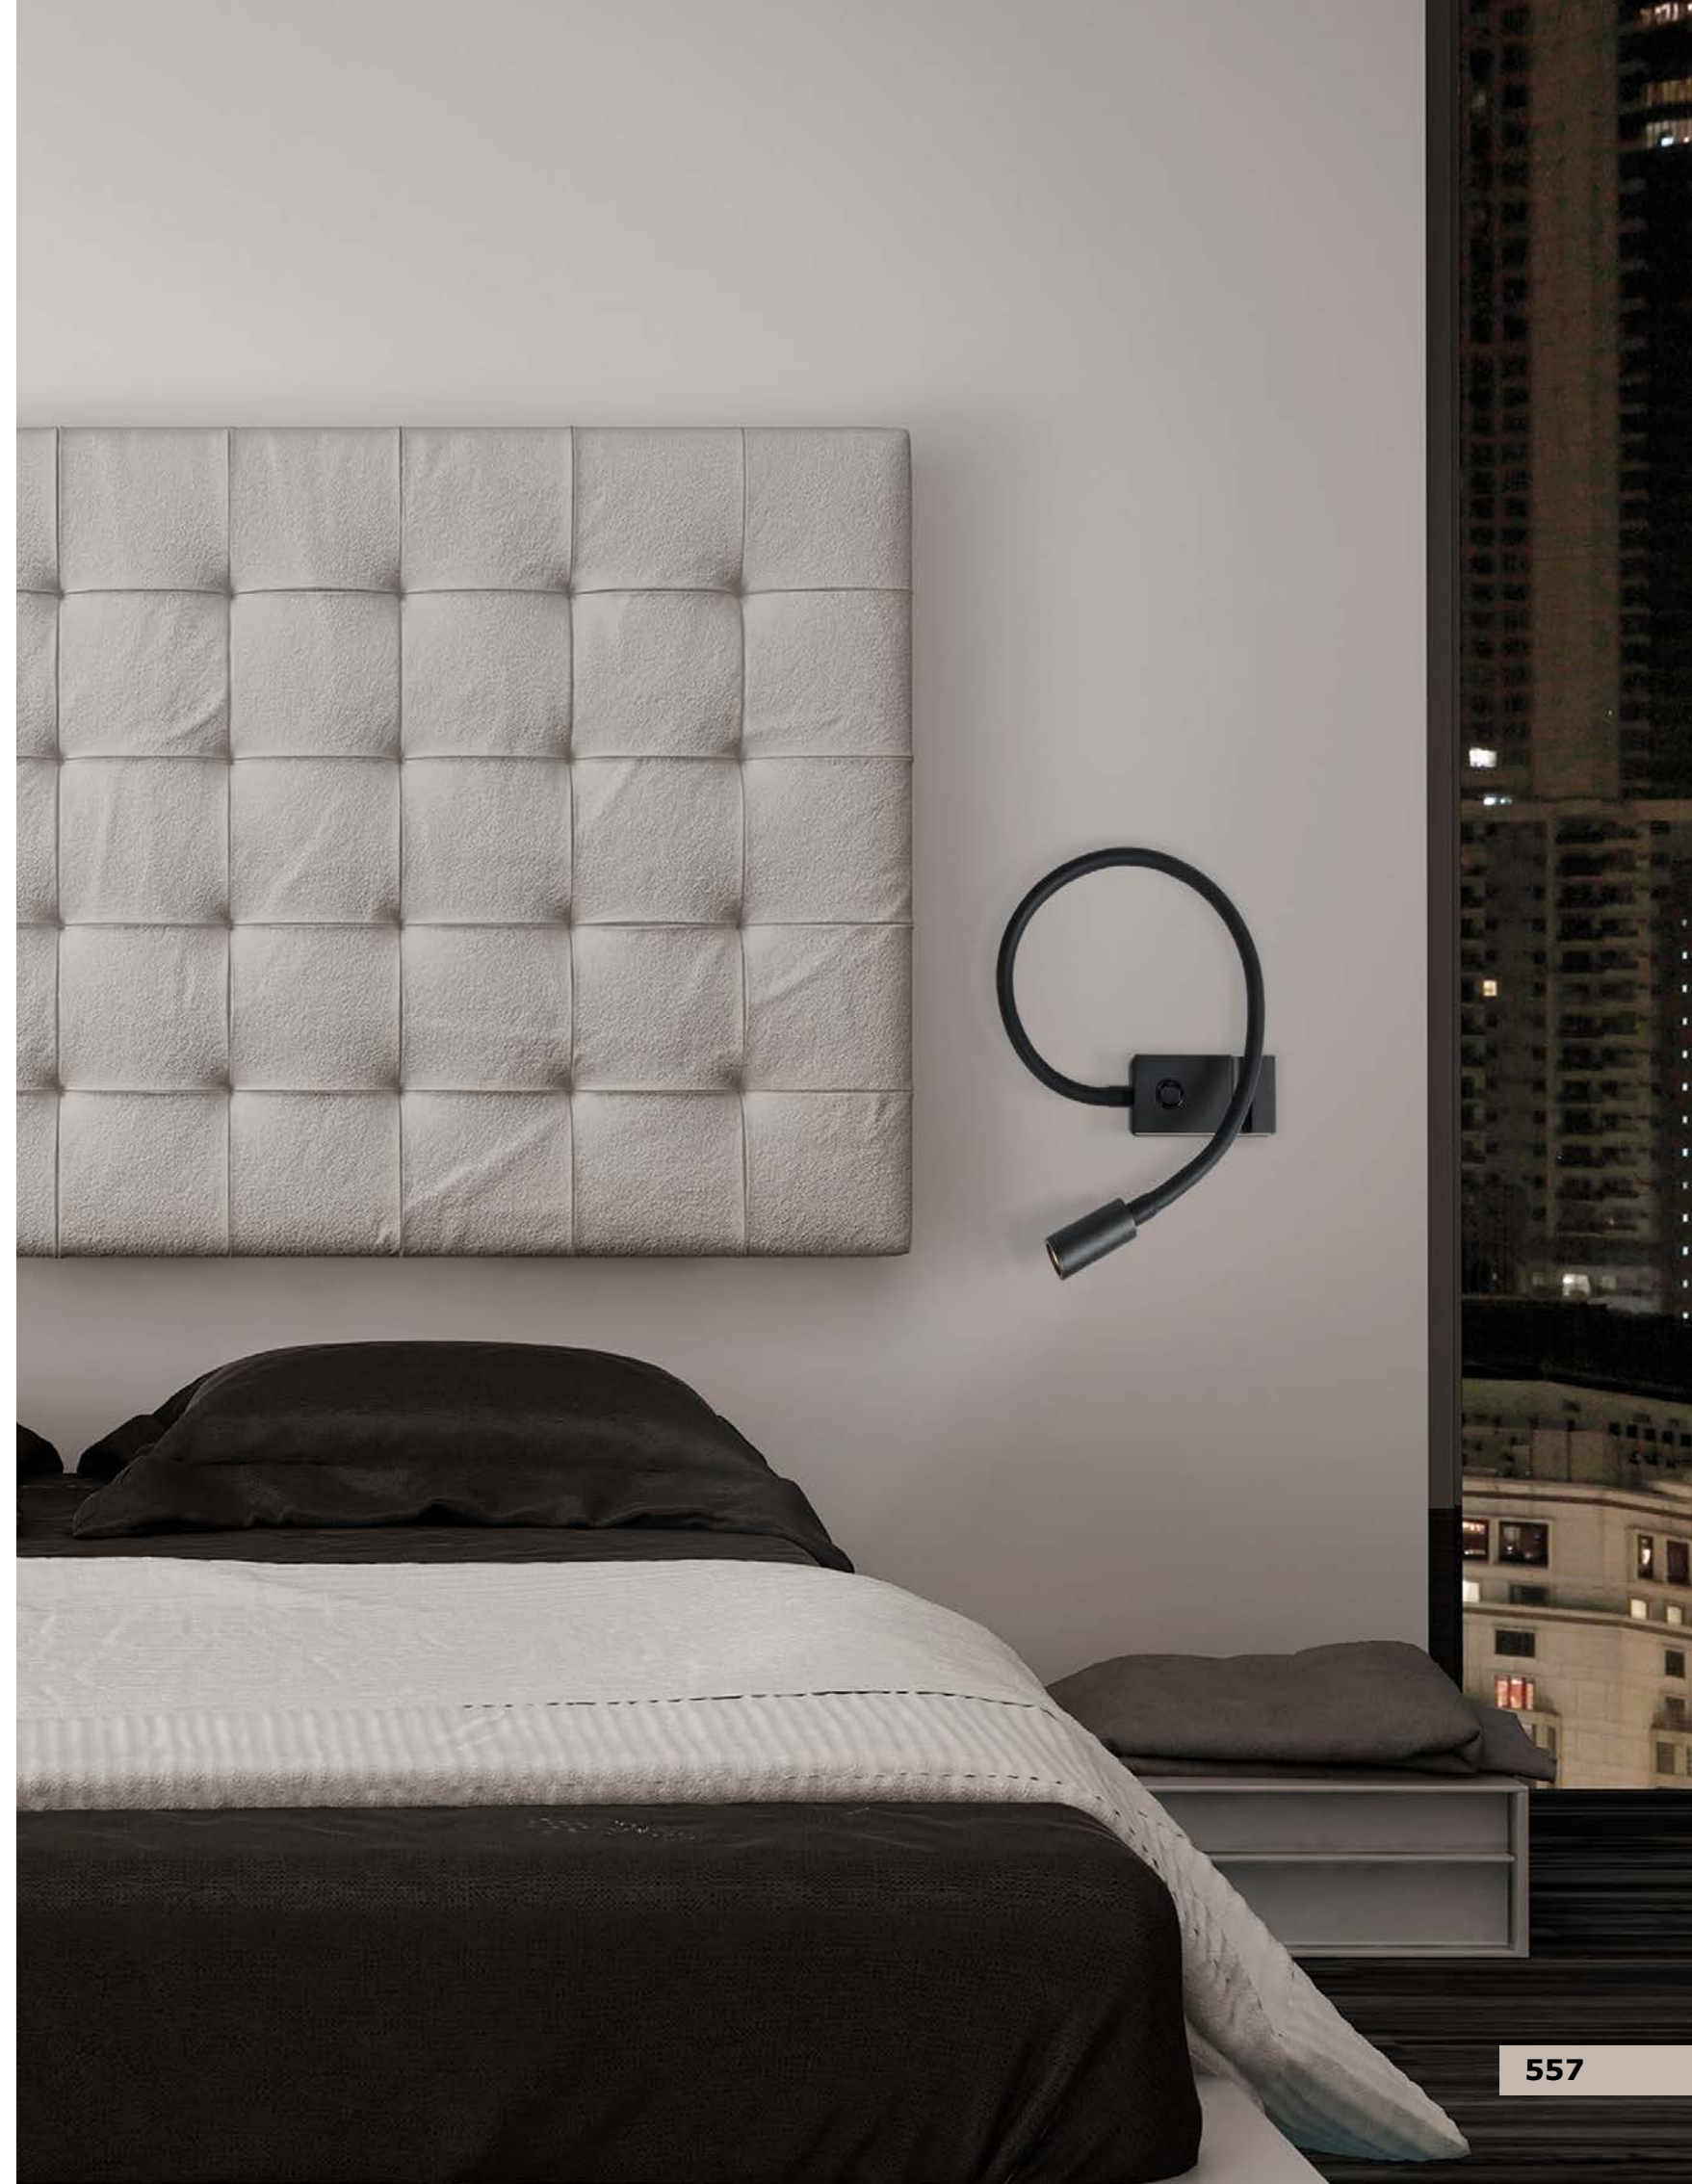

JACO - 8140322

Black Aluminium
Adjustable
Switch On/Off
LED Samsung 3 Watt
190Lm 3000K IP20
L: 10 W: 3 H: 44 cm