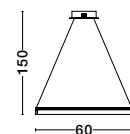

COURTEZ - 9818482

Bronze Aluminium & Acrylic
LED 30 Watt 230 Volt
2250Lm 3000K IP20
D: 40 H: 150 cm

COURTEZ - 9818481

Bronze Aluminium & Acrylic
LED 45 Watt 230 Volt
3375Lm 3000K IP20
D: 60 H: 150 cm