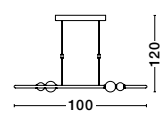

Satin Gold Aluminium
Opal Glass
LED 44.2 Watt 230 Volt
2660Lm 3000K IP20
L: 100 W: 64 H: 120 cm