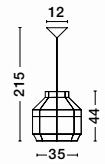

MIA - 9858659

Natural Rattan
Black Fabric Wire & Base
LED E27 1x12 Watt 230 Volt
IP20 Bulb Excluded
D: 35 H1: 44 H2: 215 cm