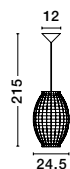

GRIFFIN - 9858748

Dried Water Hyacinth
Black Fabric Wire & Base
LED E27 1x12 Watt 230 Volt
IP20 Bulb Excluded
D: 24.5 H1: 35.5 H2: 215 cm