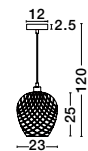

SCARLET - 9142499

Natural Bamboo
Black PVC Wire & Base
LED E27 1x12 Watt 230 Volt
IP20 Bulb Excluded
D: 23 H1: 25 H2: 120 cm