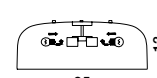

PERLETO - 826807

Metal & Acrylic Diffuser
Steel Gray Outside
Matt White Inside
LED E27 2x10 Watt 230 Volt
IP20 Bulb Excluded
D: 35 H: 13 cm