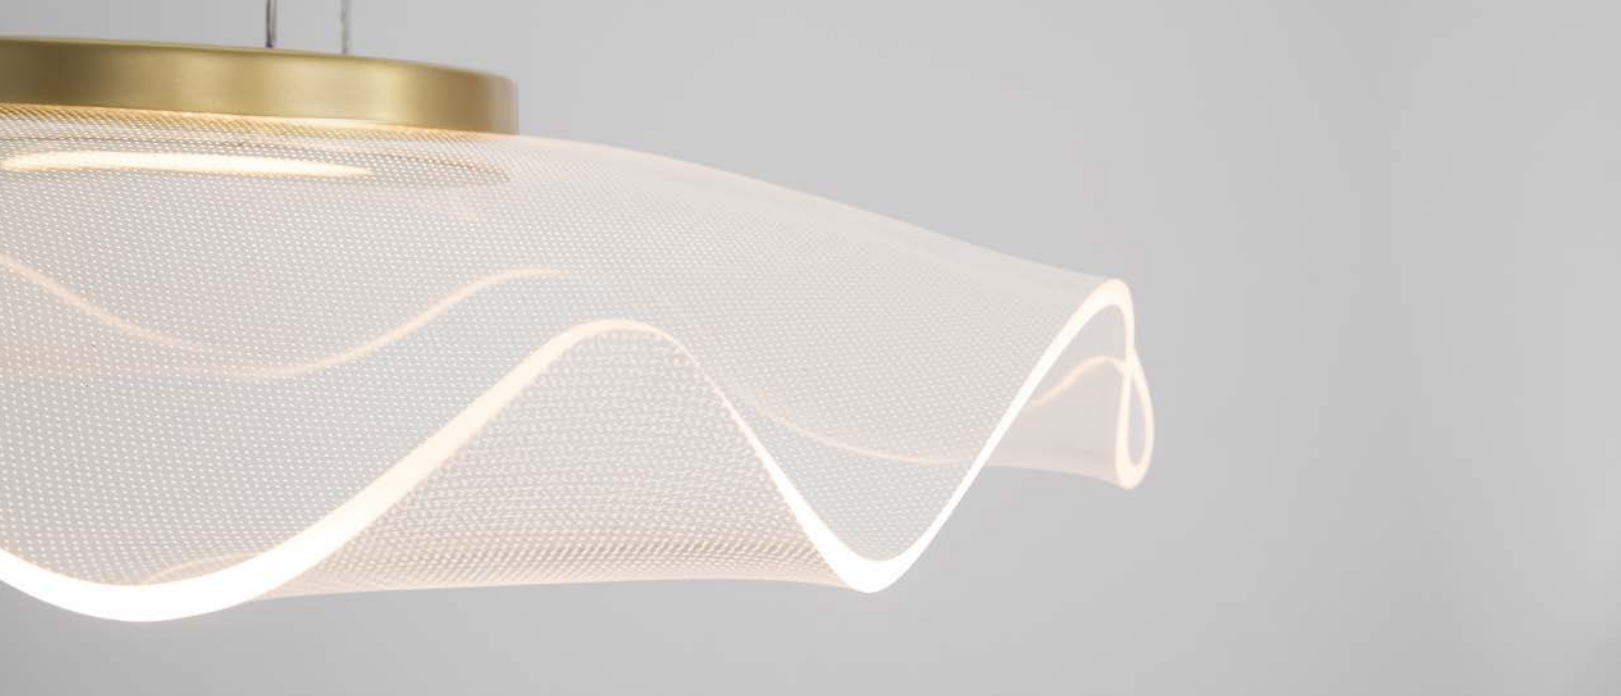

### BE THE DESIGNER

Expand the design as long as you want depending on your space and your lighting needs.

**SIDERNO - 9054501**

Gold Aluminium & Acrylic  
LED 30 Watt 230 Volt  
2046Lm 3000K IP20  
L: 50 W: 50 H: 150 cm