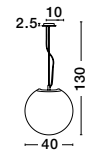

GL 6204231

**NEVOSO - 620423**

Opal Glass & Chrome Metal  
LED E27 1x12 Watt 230 Volt  
IP20 Bulb Excluded  
D: 50 H: 130 cm

GL 6204221

**NEVOSO - 620422**

Opal Glass & Chrome Metal  
LED E27 1x12 Watt 230 Volt  
IP20 Bulb Excluded  
D: 40 H: 130 cm