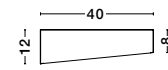

MAGGIO - 9111261

Sandy Black Aluminium
Matt White Acrylic Diffuser
LED 30 Watt 230 Volt
2280Lm 3000K IP20
D: 40 H: 12 cm