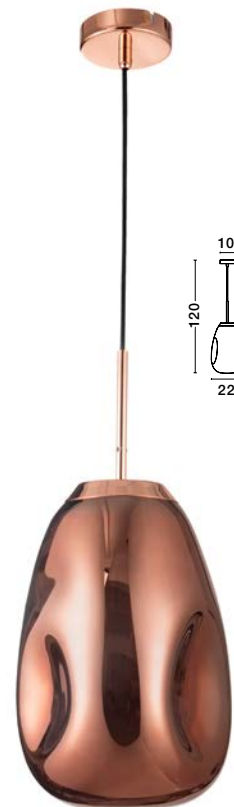

LAVA - 9190393

Gold Metal
Handmade Gold Glass
LED E27 1x12 Watt 230 Volt
IP20 Bulb Excluded
D: 22 H: 49.6 H₂: 120 cm

LAVA - 9190403

Gold Metal
Handmade Gold Glass
LED E27 1x12 Watt 230 Volt
IP20 Bulb Excluded
D: 25 H: 38.5 H₂: 120 cm

LAVA - 9190391

Copper Metal
Handmade Copper Glass
LED E27 1x12 Watt 230 Volt
IP20 Bulb Excluded
D: 22 H: 49.6 H₂: 120 cm

LAVA - 9190401

Copper Metal
Handmade Copper Glass
LED E27 1x12 Watt 230 Volt
IP20 Bulb Excluded
D: 25 H: 38.5 H₂: 120 cm