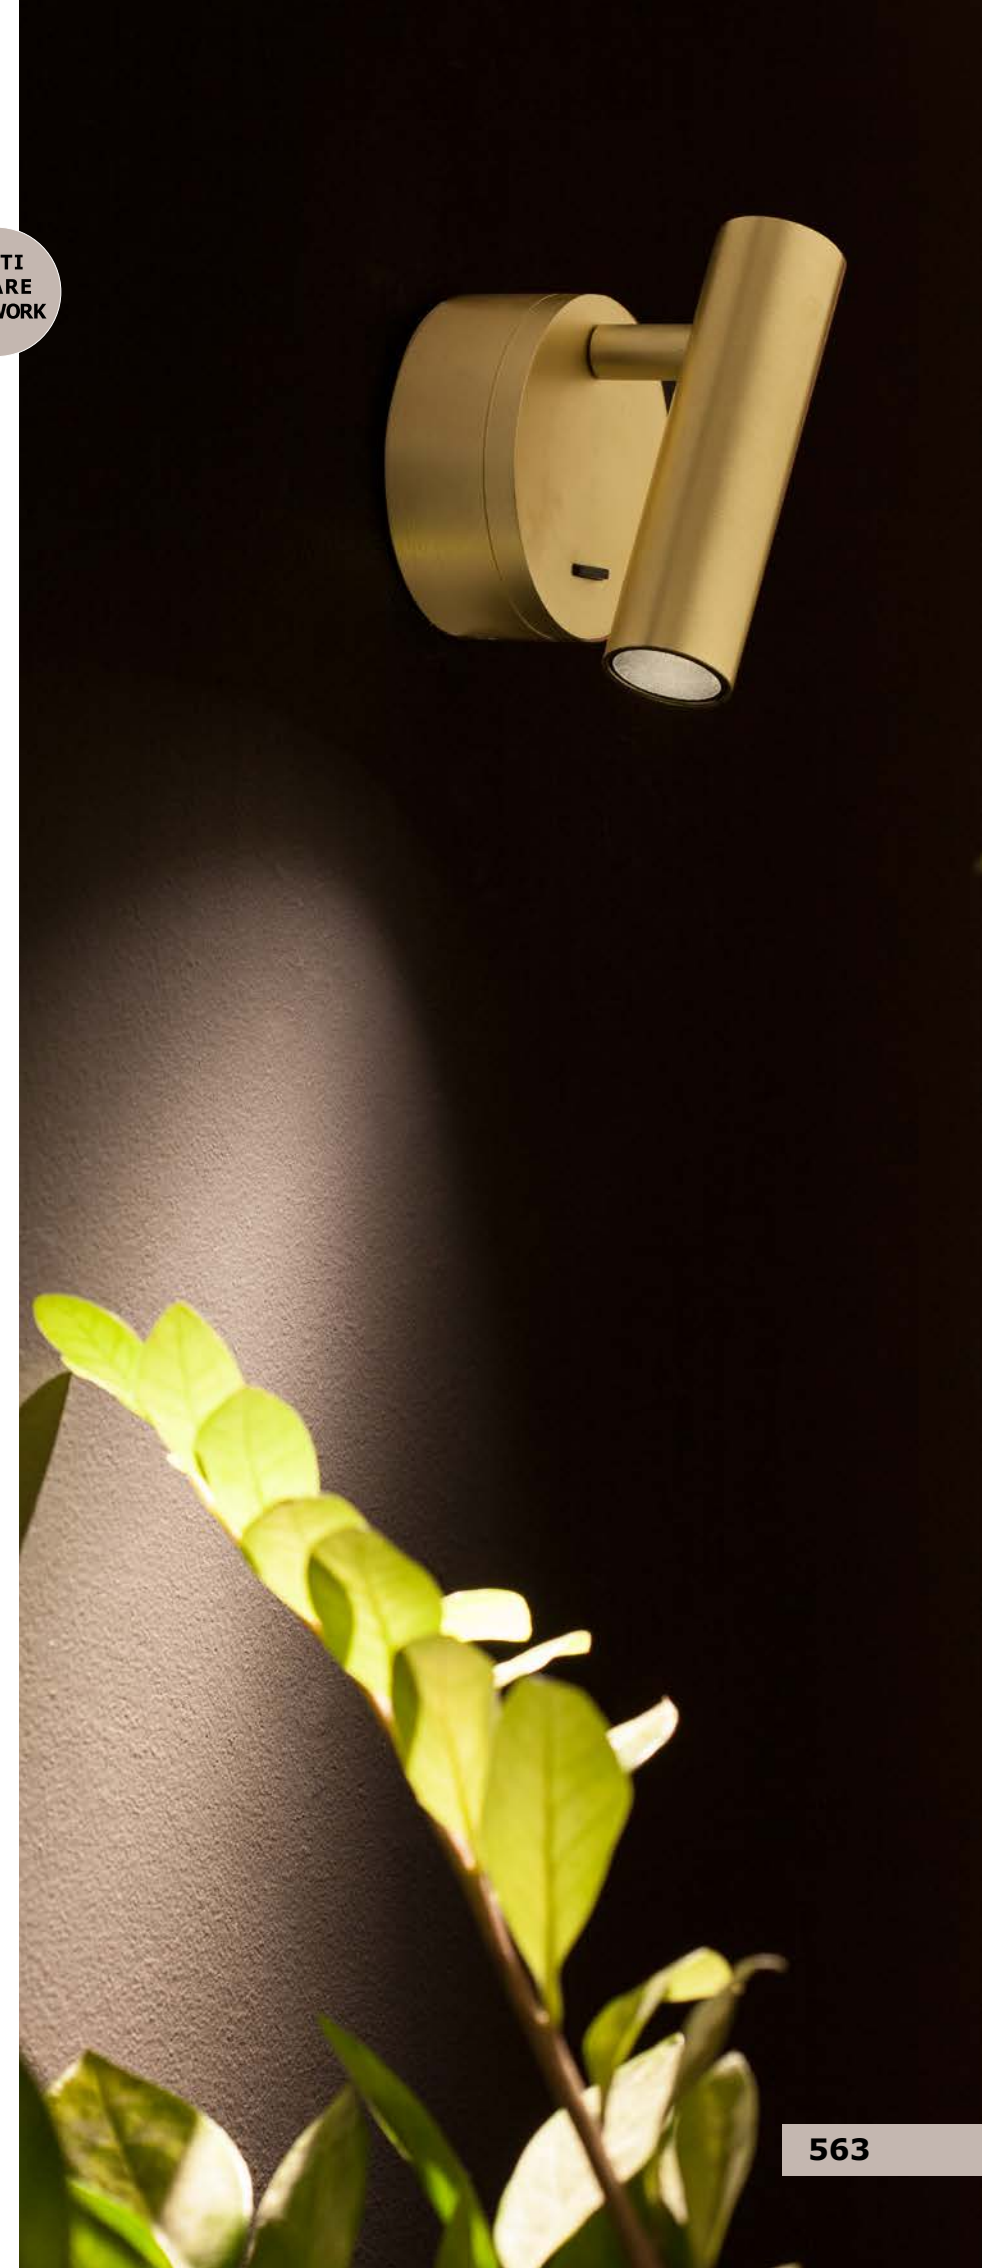

CLIP - 9030203

Satin Brass Aluminium
LED Philips 3 Watt
Switch On/Off
190Lm 3000K IP20
D: 8 W: 3.4 H: 11 cm