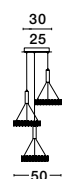

VALENCE - 8501652

Crystal & White Glass
Chrome Aluminium
LED G9 6x5 Watt 230 Volt
IP20 Bulb Excluded
D: 42 H: 140 cm