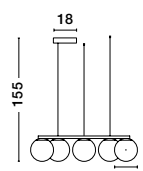

JOLINE - 9919603

Sandy Black Metal & Aluminium
White Opal Glass
LED 40 Watt 240 Volt
2580Lm 3200K IP20
D: 50 H: 155 cm