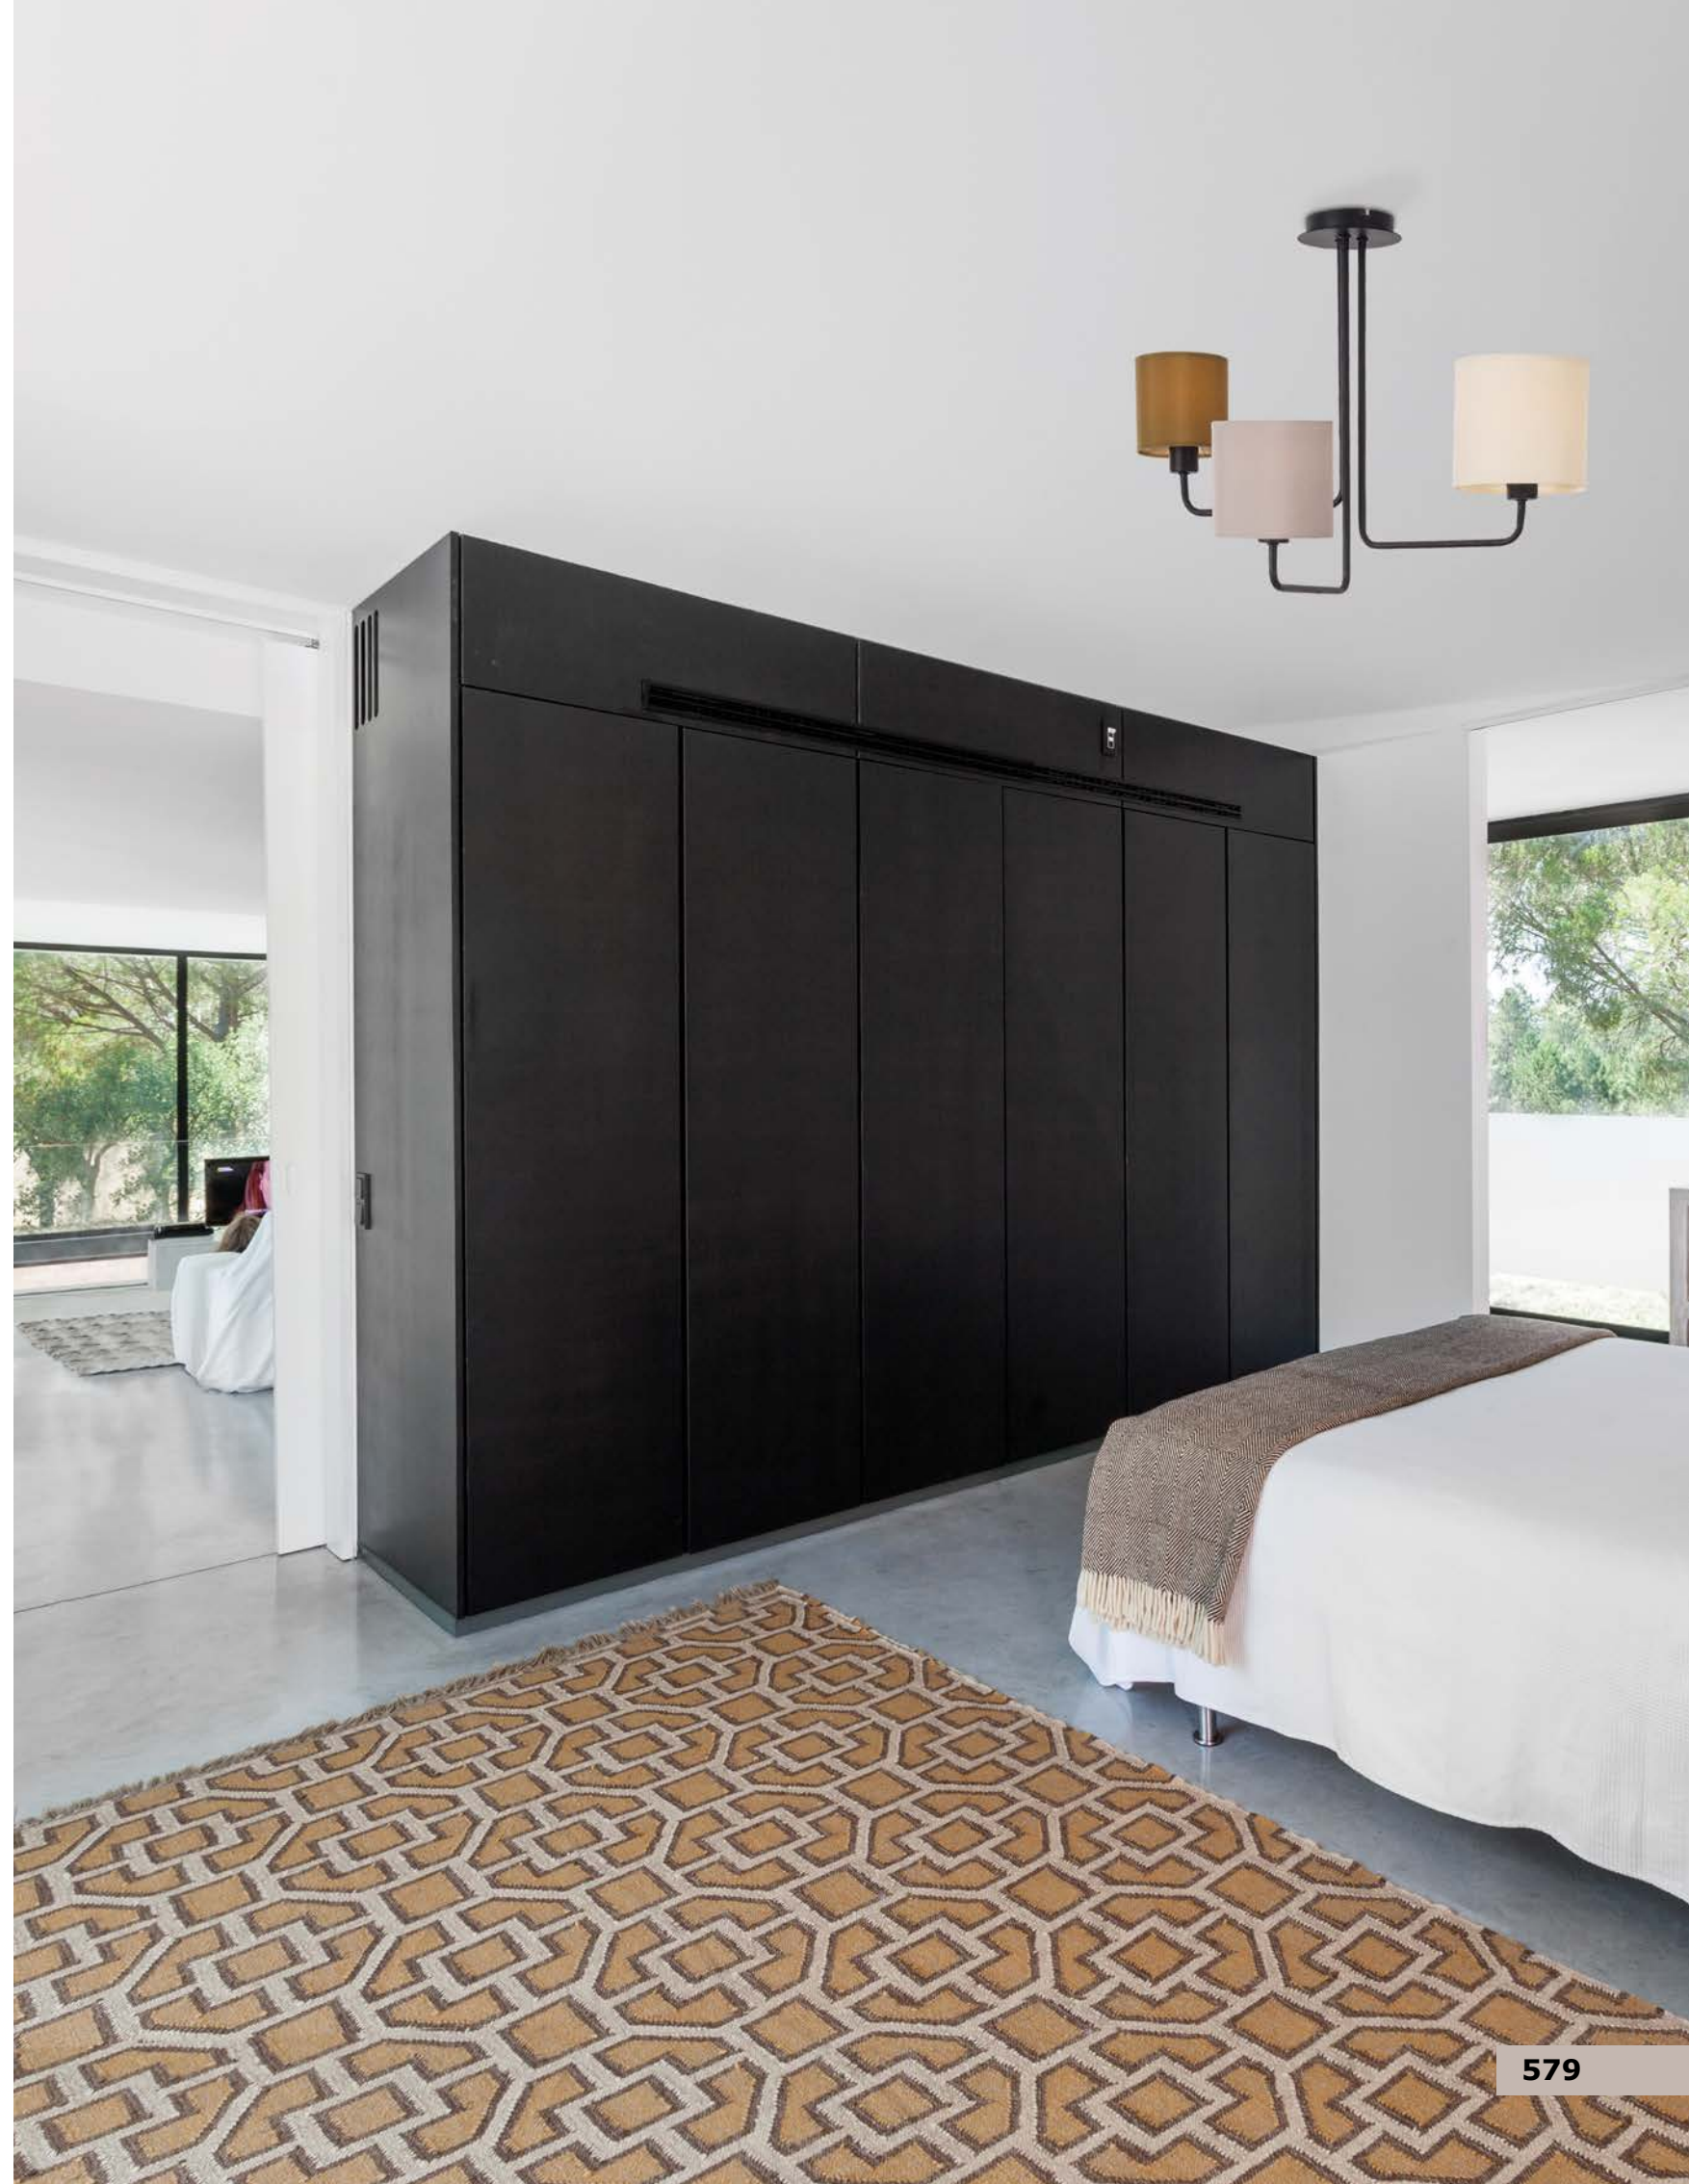

BITONTO - 9151403

Sandy Black Metal
Gray, Brown & Ivory Fabric Shade
LED E14 3x5 Watt 230 Volt
IP20 Bulb Excluded
D: 56.2 H: 43 cm

BITONTO - 9151401

Sandy Black Metal
Gray Fabric Shade
LED E14 1x5 Watt 230 Volt
IP20 Bulb Excluded
L: 24 W: 13 H: 19 cm