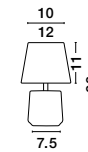

**STABILE - 549603**

Matt Black Metal Outside  
Matt White Inside  
Black Fabric Wire  
LED E27 1x12 Watt 230 Volt  
IP20 Bulb Excluded  
D: 30 H: 188 cm

**ALICIA - 8805201**

Chrome & White Metal  
Sand White Fabric Shade  
LED E14 1x5 Watt 230 Volt  
IP20 Bulb Excluded  
D: 12 H: 22 cm