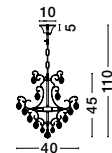

**VENEZIA - 536801**

Chrome Aluminium Glass & K9 Crystals  
LED E14 5x5 Watt 230 Volt  
IP20 Bulb Excluded  
D: 58 H1: 67 H2: 130 cm

**VENEZIA - 536803**

Chrome Aluminium Glass & K9 Crystals  
Adjustable  
LED E14 2x5 Watt 230 Volt  
IP20 Bulb Excluded  
D: 23-47 W: 5-22 H: 27 cm