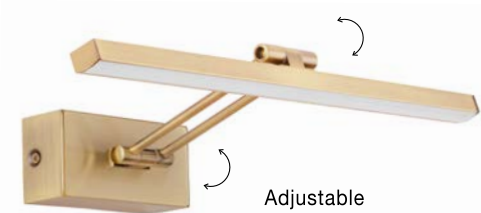

Adjustable

MARNELL - 9117301

Antique Brass Metal & Acrylic
LED 12 Watt 230 Volt
801Lm 3000K IP20
L: 37.6 W: 20.5 H: 5.5 cm