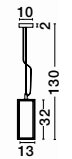

FLAVIO - 7152603
Antique Brass Metal
Clear Glass
LED E27 1x12 Watt 230 Volt
IP20 Bulb Excluded
L: 13 W: 13 H1: 32 H2: 130 cm