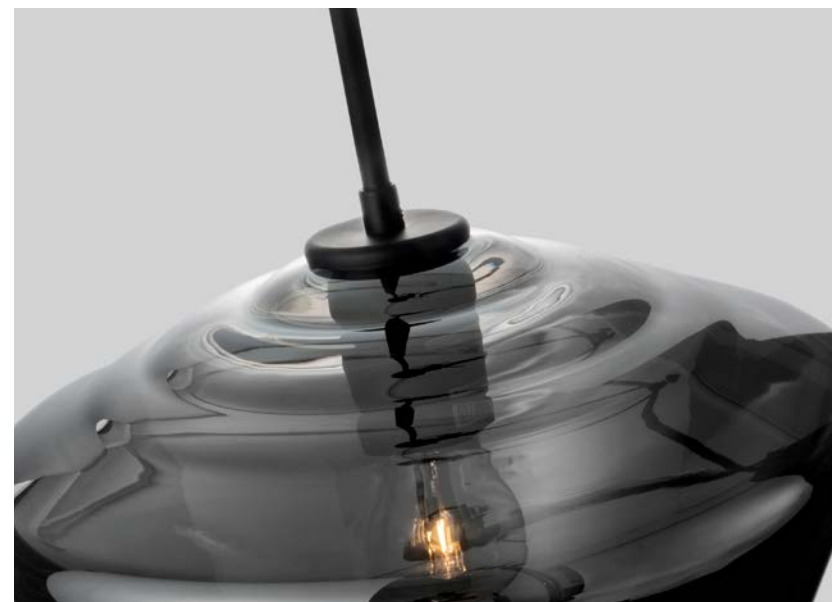

Chrome Glass
Black Metal
Black Fabric Wire
LED E27 1x12 Watt 230 Volt
IP20 Bulb Excluded
D: 23 H: 22 H₂: 120 cm

Chrome Glass
Black Metal
Black Fabric Wire
LED E27 1x12 Watt 230 Volt
IP20 Bulb Excluded
D: 30 H: 22 H₂: 120 cm

Chrome Glass
Black Metal
Black Fabric Wire
LED E27 1x12 Watt 230 Volt
IP20 Bulb Excluded
D: 17 H: 28.5 H₂: 120 cm

Chrome Glass
Black Metal
Black Fabric Wire
LED E27 1x12 Watt 230 Volt
IP20 Bulb Excluded
D: 28 H: 14 H₂: 120 cm

Chrome Glass
Black Metal
Black Fabric Wire
LED E27 1x12 Watt 230 Volt
IP20 Bulb Excluded
D: 17.5 H: 29.8 H₂: 120 cm

Chrome Glass
Black Metal
Black Fabric Wire
LED E27 1x12 Watt 230 Volt
IP20 Bulb Excluded
D: 28 H: 23 H₂: 120 cm