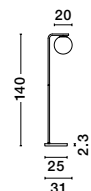

ALVAREZ - 9136702

Satin Gold Metal
& Black Marble
White Opal Glass
LED E27 1x12 Watt 230 Volt
Bulb Excluded IP20
L: 31 W: 25 H: 140 cm