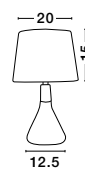

MONTES - 7605166

Chrome Metal & Natural Wood
Sand White Fabric Shade
LED E14 1x5 Watt 230 Volt
IP20 Bulb Excluded
D: 20 H1: 15 H2: 33.5 cm