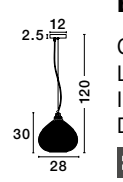

BULB EXCL. A++ A

GL 80402011