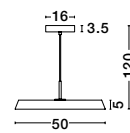

VETRO - 910621

Matt White Aluminium & Acrylic
LED 41 Watt 230 Volt
2693Lm 3000K IP20
D: 50 H: 120 cm