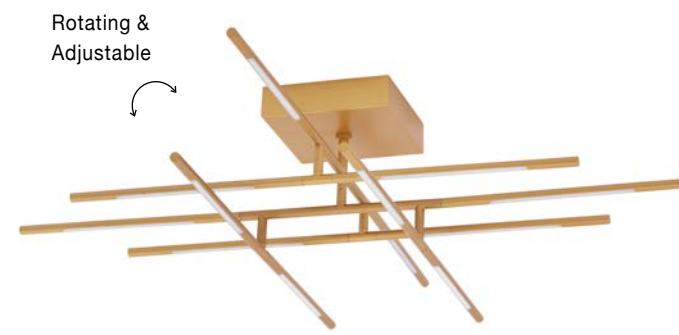

Rotating & Adjustable

RACCIO - 9180713
Dimmable
Brass Gold Metal & Acrylic
LED 48 Watt 230 Volt
3360Lm 3000K IP20
L: 94.5 W: 94.5 H: 21 cm