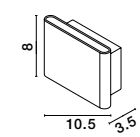

ANZIO - 712042

White Aluminium
LED 6 Watt 230 Volt
390Lm 3000K IP20
L: 10.5 W: 3.5 H: 8 cm