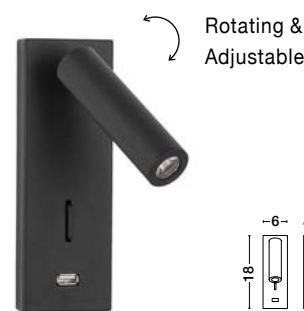

Rotating & Adjustable

USB CHARGER

**FUSE - 9170101**

White Aluminium  
Adjustable  
Switch On/Off - USB Charger  
LED Samsung 3 Watt  
210Lm 3000K IP20  
L: 6 W: 12.3 H: 18 cm

Rotating & Adjustable

USB CHARGER