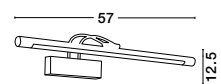

USB  
CHARGER

Rotating &  
Adjustable

USB  
CHARGER

**VIDA - 9533521**

Sandy Black Metal  
Adjustable - Switch On/Off  
USB Charger  
LED Cree 230 Volt 3000K  
Backlight 5 Watt 350Lm  
Reader 1x3 Watt 210Lm IP20  
L: 35 W: 10 H: 8 cm