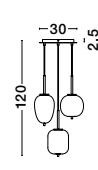

Opal Glass
Antique Brass Metal
Black Fabric Wire
LED E14 3x5 Watt 230 Volt
IP20 Bulb Excluded
D: 30 H: 120 cm