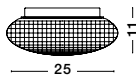

GL 97382541

**CLAM - 9738254**

Smoke Chrome Glass  
White Metal  
LED E27 2x12 Watt 230 Volt  
IP44 Bulb Excluded  
D: 30 H: 12 cm

GL 8381231

**SENS - 838123**

Clear Glass  
White Metal  
LED E27 1x12 Watt 230 Volt  
IP44 Bulb Excluded  
D: 25 H: 11 cm