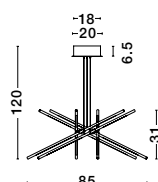

RACCIO - 9180783

Dimmable

Black Metal & Acrylic
LED 56 Watt 230 Volt
4200Lm 3000K IP20
D: 85 H: 120 cm
Included Remote Control