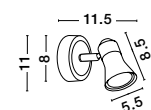

GALERIA - 663001

Satin Nickel
Chrome Aluminium
LED GU10 1x10 Watt 230 Volt
IP20 Bulb Excluded
D: 8 W: 11.5 H: 11 cm