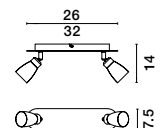

CONO - 668002

Matt White Aluminium
LED GU10 2x10 Watt 230 Volt
IP20 Bulb excluded
L: 25.5 W: 8 H: 19 cm