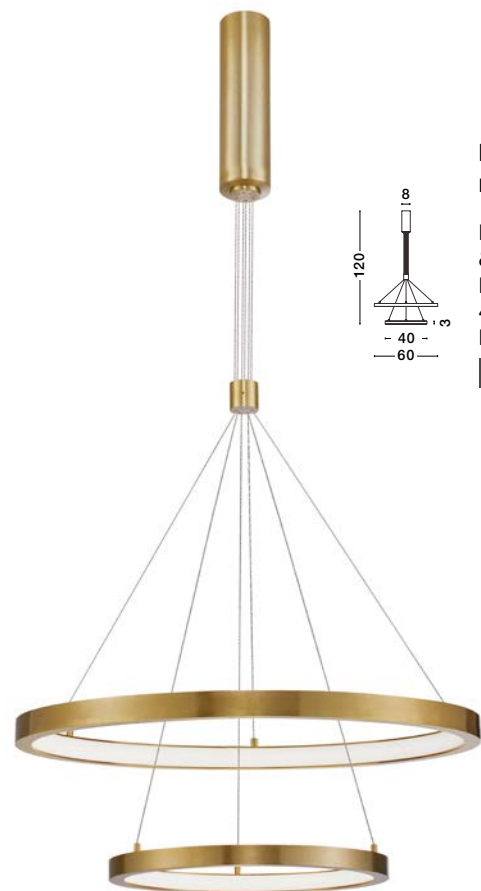

EMPATIA - 9172860
Dimmable
Brass Gold Aluminium
& Acrylic
LED 60 Watt 230 Volt
4200Lm 3000K IP20
D: 60 D2: 40 H: 120 cm

LED WARM WHITE A++-A DRIVER INCL.