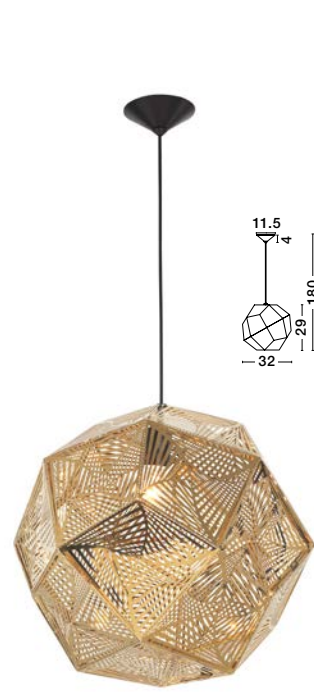

FOGGIA - 82148732

Gold Stainless Steel
Black Fabric Wire
LED E27 1x12 Watt 230 Volt
IP20 Bulb Excluded
D: 32 H1: 29 H2: 180 cm