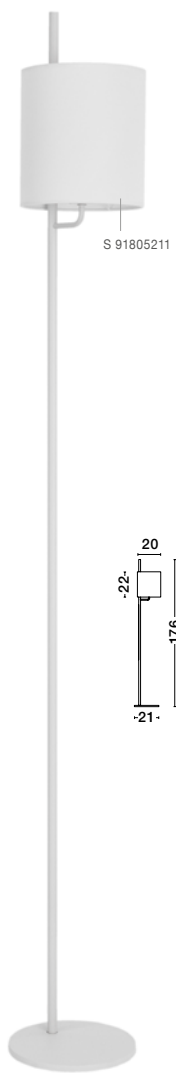

YAMA - 9180521

White Fabric Shade
& White Aluminium
Switch On/Off
LED E27 1x12 Watt 230 Volt
IP20 Bulb Excluded
D: 20 H: 22 H₂: 176 cm