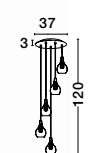

FILO - 1500202831

Chrome Aluminium
Clear Glass & Gold Frame
LED G9 1x5 Watt 230 Volt
IP20 Bulb Excluded
D: 14 H: 19 H2: 120 cm

FILO - 1500202821

Chrome Aluminium
Clear Glass & Gold Frame
LED G9 1x5 Watt 230 Volt
IP20 Bulb Excluded
D: 18 H: 19 H2: 120 cm

FILO - 1500202811

Chrome Aluminium
Clear Glass & Gold Frame
LED G9 1x5 Watt 230 Volt
IP20 Bulb Excluded
D: 16 H: 20 H2: 120 cm

Adjustable

FILO - 1500202803

Chrome Aluminium
Clear Glass & Gold Frame
LED G9 3x5 Watt 230 Volt
IP20 Bulb Excluded
D: 30 H: 120 cm

Adjustable

FILO - 1500202805

Chrome Aluminium
Clear Glass & Gold Frame
LED G9 5x5 Watt 230 Volt
IP20 Bulb Excluded
D: 37 H: 120 cm