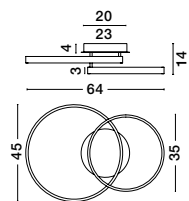

LEON - 8100282

Gold Leaf Aluminium & Acrylic
LED 44 Watt 230 Volt
2650Lm 3000K IP20
L: 64 W: 45 H: 14 cm

LEON - 9512110

Gold Leaf Aluminium & Acrylic
LED 28 Watt 230 Volt
1700Lm 3000K IP20
D: 29 H: 143 cm