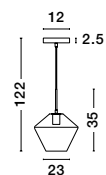

PRISMA - 9426731

Gold Metal
Clear Glass
LED E27 1x12 Watt 230 Volt
IP20 Bulb Excluded
D: 23 H: 35 H₂: 122 cm