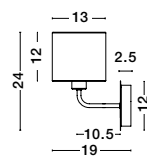

BITONTO - 9151401

Sandy Black Metal
Gray Fabric Shade
LED E14 1x5 Watt 230 Volt
IP20 Bulb Excluded
L: 24 W: 13 H: 19 cm