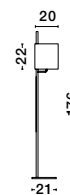

YAMA - 9180522

Black Fabric Shade
& Black Aluminium
Switch On/Off
LED E27 1x12 Watt 230 Volt
IP20 Bulb Excluded
D: 20 H: 22 H₂: 176 cm