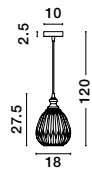

ZARLEY - 9066101

Chrome Metal
Smoky Gray Glass
LED E27 1x12 Watt 230 Volt
IP20 Bulb Excluded
D: 18 H: 120 cm