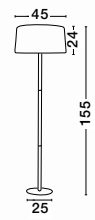

ARRIGO - 7605184

Natural Wood & White Metal
White Fabric Shade
White Fabric Wire
LED E27 1x12 Watt 230 Volt
IP20 Bulb Excluded
D: 45 H1: 24 H2: 155 cm