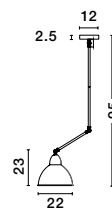

VIRGO - 9420851

Black & Brass Metal
LED E27 1x12 Watt 230 Volt
IP20 Bulb Excluded
D: 22 H: 95 cm