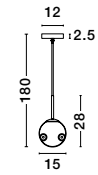

SPADA - 9426751

Gold Metal & Chrome Glass
Black PVC Wire
LED E27 1x12 Watt 230 Volt
IP20 Bulb Excluded
D: 15 H₁: 28 H₂: 180 cm