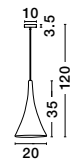

NUORESE - 8942201
Dark Brown Aluminium Outside
Gold Inside
LED E27 3x12 Watt 230 Volt
IP20 Bulb Excluded
D: 37 H: 150 cm

NUORESE - 8942202
Dark Brown Aluminium Outside
Gold Inside
LED E27 1x12 Watt 230 Volt
IP20 Bulb Excluded
D: 20 H1: 35 H2: 120 cm

NUORESE - 8942204
Dark Brown Aluminium Outside
Gold Inside
LED E27 1x12 Watt 230 Volt IP20
Bulb Excluded
D: 20 H1: 35 H2: 120 cm

NUORESE - 8942203
Dark Brown Aluminium Outside
Gold Inside
LED E27 1x12 Watt 230 Volt IP20
Bulb Excluded
D: 24 H1: 35 H2: 120 cm