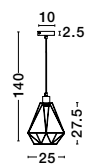

PIETRA - 8801701

Black Metal
LED E27 1x12 Watt 230 Volt
IP20 Bulb Excluded
D: 25 H1: 27.5 H2: 140 cm