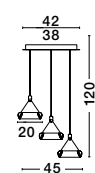

LUMI - 17320201

Outside Matt White
Aluminium & Crystal Inside
LED 36 Watt 230 Volt
2160Lm 3000K IP20
D: 45 H: 120 cm