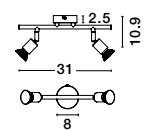

BASE - 661002

Matt White Metal
LED GU10 2x5 Watt 230 Volt
IP20 Bulb Excluded
L: 31 W: 8 H: 10.9 cm