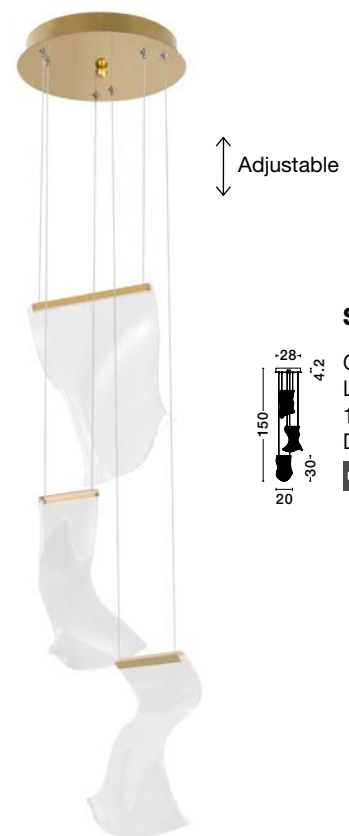

Adjustable

**SIDERNO - 9054442**

Gold Aluminium & Acrylic  
LED 39 Watt 230 Volt  
2470Lm 3000K IP20  
D: 48 H: 150 cm

Adjustable

**SIDERNO - 9054441**

Gold Aluminium & Acrylic  
LED 16 Watt 230 Volt  
1190Lm 3000K IP20  
D: 28 H: 150 cm