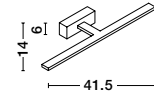

MONDRIAN - 9053122

Sandy Black Aluminium & Acrylic
LED 12 Watt 230 Volt
913Lm 3000K IP44
L: 41.5 W: 14 H: 6 cm