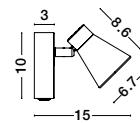

DUBLIN . 9155712

Sandy Black Metal
Switch On/Off
LED GU10 1x10 Watt 230 Volt
IP20 Bulb Excluded
L: 10 H: 15 cm