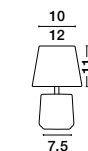

Chrome & Brass Metal
Black Fabric Shade
LED E14 1x5 Watt 230 Volt
IP20 Bulb Excluded
D: 12 H: 22 cm

S 76051631