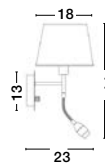

MONTATO - 6916202

White & Chrome Aluminium
White Fabric Shade
Adjustable Switch On/Off
LED 3 Watt 3000K 180Lm
E27 1x40 Watt 230 Volt
IP20 Bulb Excluded
L: 18 W: 23 H: 44 cm