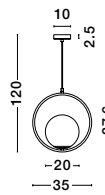

OBITAR - 9988169

Opal Glass
Brass Gold Metal
LED E27 1x12 Watt 230 Volt
IP20 Bulb Excluded
L: 35 W: 20 H: 37.6 H₂: 120 cm