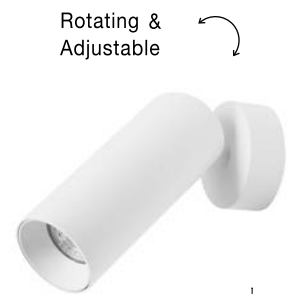

Rotating & Adjustable

DEXTER - 821602

Sandy White Aluminium
LED GU10 1x10 Watt IP20
220-240 Volt Bulb Excluded
D: 6.2 H: 15 cm