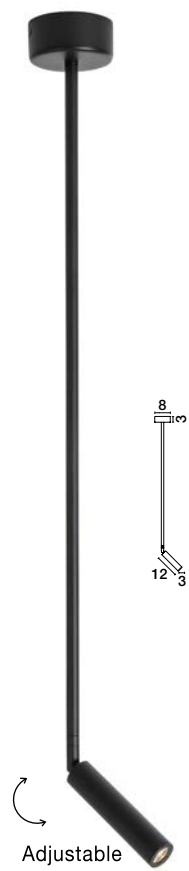

SICILY - 7140184

Black Aluminium
Adjustable
LED Samsung 3 Watt
190Lm 3000K IP20
D: 8 W: 12 H: 80 cm