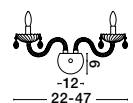

ZENO - 71231403

Chrome Aluminium
Cognac Glass & K9 Crystals
Adjustable
LED E14 2x5 Watt 230 Volt
IP20 Bulb Excluded
D: 22-47 W: 5-18 H: 27 cm