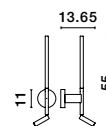

HANDY - 9182811
Sandy White Aluminium & Acrylic
Adjustable/Rotating - Switch On/Off
LED Samsung 230 Volt 3000K
Backlight 6 Watt 310Lm
Reader 3 Watt 210Lm IP20
L: 2 W: 13.65 H: 55 cm