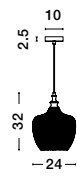

LONI - 9191241
Brass Metal
Champagne Glass
LED E27 1x12 Watt 230 Volt
IP20 Bulb Excluded
D: 24 H1: 32 H2: 120 cm