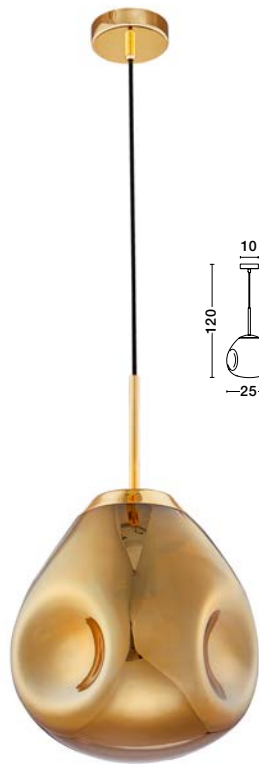

LAVA - 9190393

Gold Metal
Handmade Gold Glass
LED E27 1x12 Watt 230 Volt
IP20 Bulb Excluded
D: 22 H: 49.6 H₂: 120 cm

LAVA - 9190403

Gold Metal
Handmade Gold Glass
LED E27 1x12 Watt 230 Volt
IP20 Bulb Excluded
D: 25 H: 38.5 H₂: 120 cm