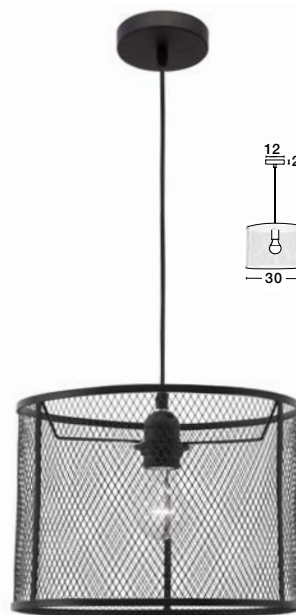

NET - 8809301

Black Aluminium
Black Fabric Wire
LED E27 1x12 Watt 230 Volt
IP20 Bulb Excluded
D: 30 H1: 22 H2: 140 cm