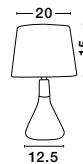

MONTES - 7605167

Copper Metal & Natural Wood
Sand White Fabric Shade
LED E14 1x5Watt 230 Volt
IP20 Bulb Excluded
D: 20 H1: 15 H2: 33.5 cm

S 76051681

MONTES - 7605168

Brass Metal & Natural Wood
Sand White Fabric Shade
LED E14 1x5Watt 230 Volt
IP20 Bulb Excluded
D: 20 H1: 15 H2: 33.5 cm