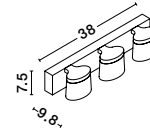

SABIA - 9122331

Chrome Aluminium & Acrylic
LED 15 Watt 230 Volt
1539Lm 3000K IP44
L: 38 W: 9.8 H: 7.5 cm