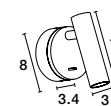

CLIP - 9030202

Sandy Black Aluminium
LED Philips 3 Watt
Switch On/Off
190Lm 3000K IP20
D: 8 W: 3.4 H: 11 cm