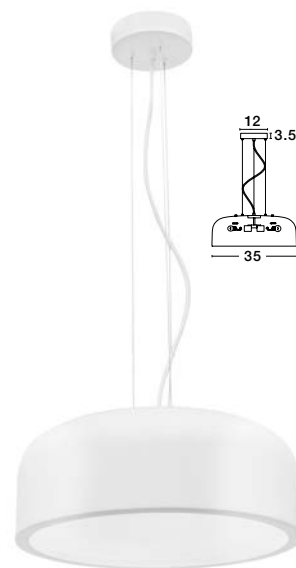

PERLETO - 926812

Metal & Acrylic Diffuser
Gold Leaf Outside
Matt White Inside
White Fabric Wire
LED E27 2x12 Watt 230 Volt
IP20 Bulb Excluded
D: 35 H1: 15 H2: 133 cm

PERLETO - 826801

Metal & Acrylic Diffuser
Matt White Outside & Inside
White Fabric Wire
LED E27 2x12 Watt 230 Volt
IP20 Bulb Excluded
D: 35 H1: 15 H2: 133 cm