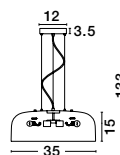

PERLETO - 826804

Metal & Acrylic Diffuser
Matt Coffee Brown Outside
Matt White Inside
Black Fabric Wire
LED E27 2x12 Watt 230 Volt
IP20 Bulb Excluded
D: 35 H1: 15 H2: 133 cm