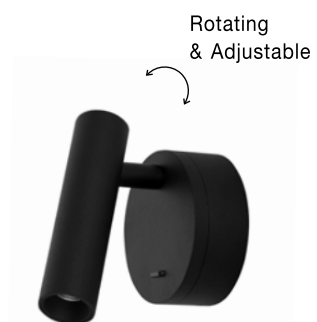

CLIP - 9030202

Sandy Black Aluminium
LED Philips 3 Watt
Switch On/Off
190Lm 3000K IP20
D: 8 W: 3.4 H: 11 cm