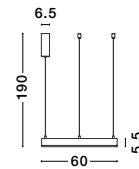

MOTIF - 9190740

Dimmable

Sandy White Aluminium & Acrylic
LED 40 Watt 230 Volt
2800Lm 3000K IP20
D: 60 H: 190 cm