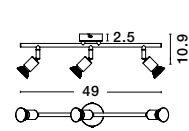

BASE - 662003

Rust Metal
LED GU10 3x5 Watt 230 Volt
IP20 Bulb Excluded
L: 49 W: 8 H: 10.9 cm