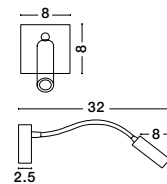

MADISON - 8128202

White Aluminium
Adjustable
Switch On/Off
LED Samsung 3 Watt
190Lm 3000K IP20
L: 32 W: 8 H: 8 cm