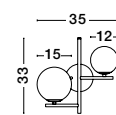

IMPERO - 9190421

White Frosted Glass
Black Metal
LED E14 2x5 Watt 230 Volt
IP20 Bulb Excluded
L: 35 W: 19 H: 33 cm