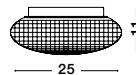

GL 97382541

**CLAM - 9738254**

Smoke Chrome Glass  
White Metal  
LED E27 2x12 Watt 230 Volt  
IP44 Bulb Excluded  
D: 30 H: 12 cm

GL 8381231

**SENS - 838123**

Clear Glass  
White Metal  
LED E27 1x12 Watt 230 Volt  
IP44 Bulb Excluded  
D: 25 H: 11 cm