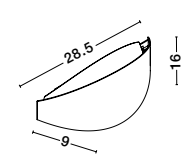

ASTRID - 9128320

Sandy White Metal & Acrylic
LED 20 Watt 230 Volt
1183Lm 3000K IP20
L: 28.5 W: 9 H: 16 cm