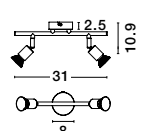

BASE - 662002

Rust Metal
LED GU10 2x5 Watt 230 Volt
IP20 Bulb Excluded
L: 31 W: 8 H: 10.9 cm