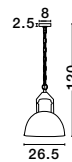

QUIN - 9020411

Black & Brass Metal
LED E27 1x12 Watt 230 Volt
IP20 Bulb Excluded
D: 26.5 H: 120 cm