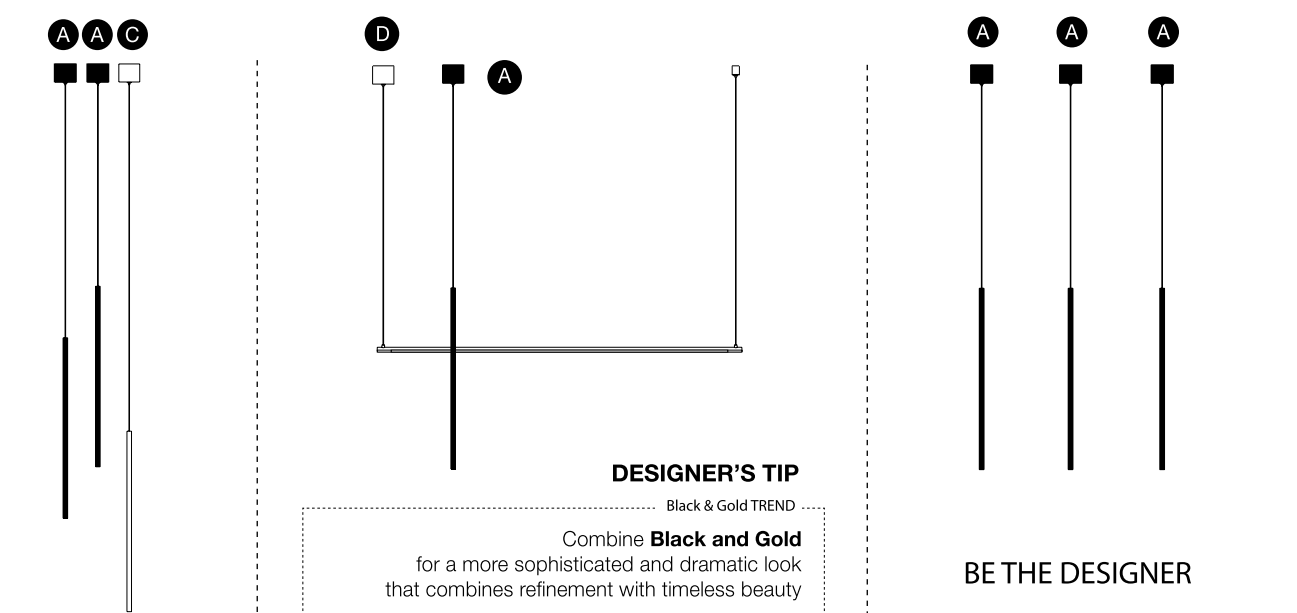

Inspiration

See how it works

Style them in your own way!

**ELETTRA - 9088102**

Brass Gold Aluminium  
LED 20 Watt 230 Volt  
1400Lm 3000K IP20  
L: 120 W: 7 H: 150 cm

**ELETTRA - 9088104**

Brass Gold Aluminium  
LED 5 Watt 230 Volt  
350Lm 3000K IP20  
D: 1.5 H: 60 H<sub>2</sub>: 200 cm