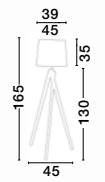

ALMA - 60201

Natural Wood
Sand White Shade
Black Fabric Wire
LED E27 1x12 Watt 230 Volt
IP20 Bulb Excluded
D: 45 H1: 35 H2: 165 cm