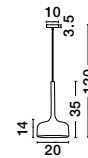

NUORESE - 8942202
Dark Brown Aluminium Outside
Gold Inside
LED E27 1x12 Watt 230 Volt
IP20 Bulb Excluded
D: 20 H1: 35 H2: 120 cm