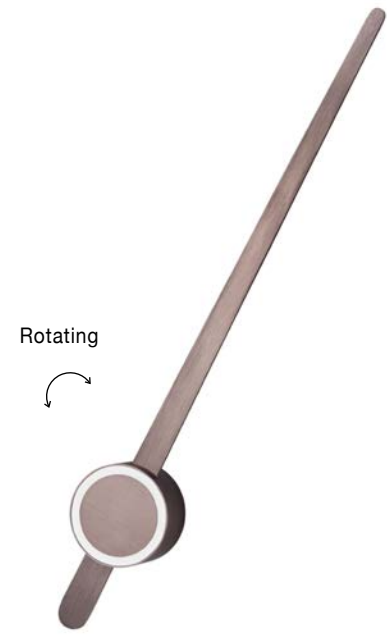

Rotating

KEDO - 9190618

Brushed Coffee Aluminium
& Acrylic
LED 18 Watt 230 Volt
750Lm 3000K IP20
D: 12 W: 7 H: 80 cm