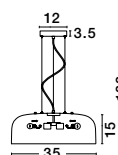

PERLETO - 826803

Metal & Acrylic Diffuser
Matt Black Outside
Matt White Inside
Black Fabric Wire
LED E27 2x12 Watt 230 Volt
IP20 Bulb Excluded
D: 35 H1: 15 H2: 133 cm