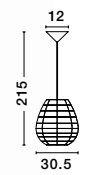

GRIFFIN - 9858713
Black Paper
Black Fabric Wire & Base
LED E27 1x12 Watt 230 Volt
IP20 Bulb Excluded
D: 30.5 H1: 33 H2: 215 cm

GRIFFIN - 9587131
Paper Mocca
Black Fabric Wire & Base
LED E27 1x12 Watt 230 Volt
IP20 Bulb Excluded
D: 30.5 H1: 33 H2: 250 cm

MIA - 9585081
Natural Rattan
Black Fabric Wire & Base
LED E27 1x12 Watt 230 Volt
IP20 Bulb Excluded
D: 20 H1: 76 H2: 250 cm