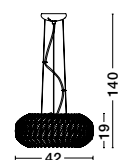

VALENCE - 8501652

Crystal & White Glass
Chrome Aluminium
LED G9 6x5 Watt 230 Volt
IP20 Bulb Excluded
D: 42 H: 140 cm