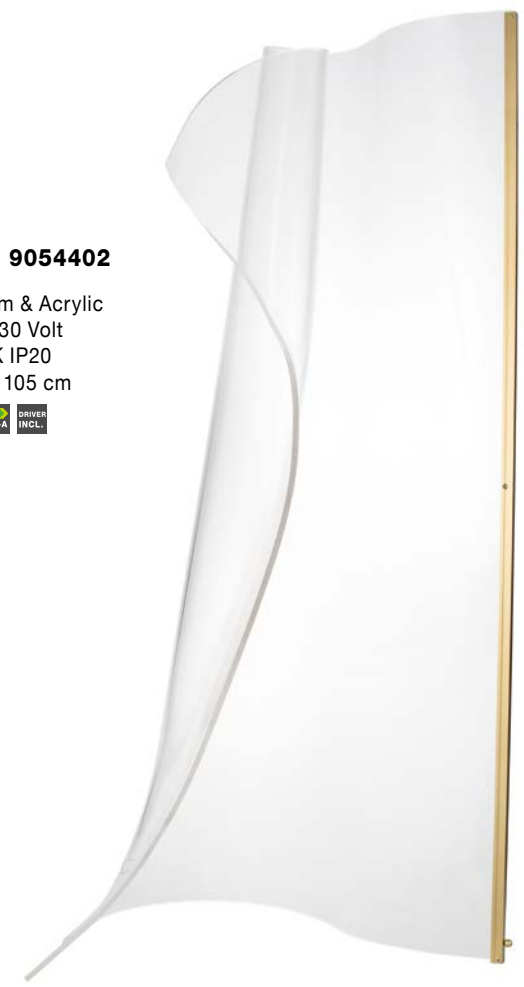

SIDERNO - 9054402

Gold Aluminium & Acrylic
LED 31 Watt 230 Volt
2517Lm 3000K IP20
L: 80 W: 36 H: 105 cm