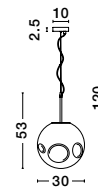

Matt Black Metal
Copper Glass
LED E27 1x12 Watt 230 Volt
IP20 Bulb Excluded
D: 30 H1: 53 H2: 120 cm