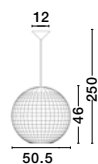

**MELODY . 9586431**  
Ivory Rattan  
White Fabric Wire & Base  
LED E27 1x12 Watt 230 Volt  
IP20 Bulb Excluded  
D: 50.5 H1: 30 H2: 250 cm

**GRIFFIN - 9587122**

Dried Water Hyacinth  
Black Fabric Wire & Base  
LED E27 1x12 Watt 230 Volt  
IP20 Bulb Excluded  
D: 50.5 H1: 46 H2: 250 cm