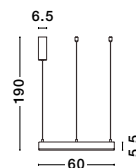

Style them in your own way!

Seek inspiration on page 088

**MOTIF - 9190640**

Dimmable

Brass Gold Aluminium & Acrylic  
LED 40 Watt 230 Volt  
2800Lm 3000K IP20  
D: 60 H: 190 cm

**MOTIF - 9190648**

Dimmable