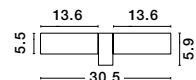

POLO - 6204481

Frosted Glass Chrome Aluminium
LED G9 2x5 Watt 230 Volt
Bulb Included IP44
L: 30.5 W: 5.5 H: 5.5 cm