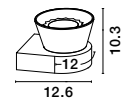

BOCCALE - 1300301302

Chrome Aluminium
Clear Glass
LED G9 1x5 Watt 230 Volt
IP20 Bulb Included
D: 12 W: 12.6 H: 10.3 cm