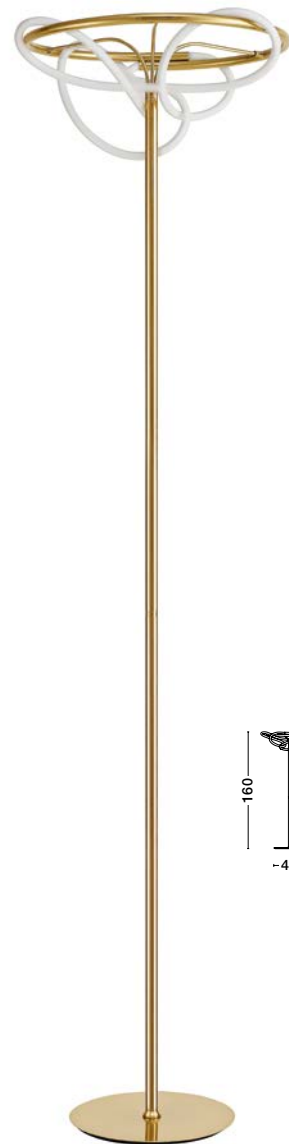

TIRIAC - 9548106

Gold Aluminium
& Acrylic
LED 28 Watt 230 Volt
2783Lm 3000K IP20
L: 40 H: 160 cm