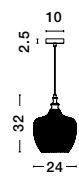

LONI - 9191242
Matt Black Metal
Smoky Gray Glass
LED E27 1x12 Watt 230 Volt
IP20 Bulb Excluded
D: 24 H1: 32 H2: 120 cm