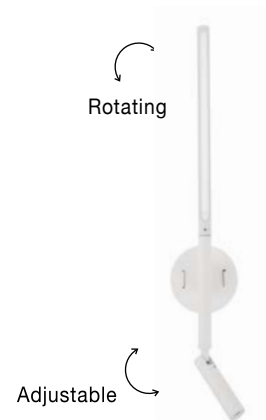

HANDY - 9182811
Sandy White Aluminium & Acrylic
Adjustable/Rotating - Switch On/Off
LED Samsung 230 Volt 3000K
Backlight 6 Watt 310Lm
Reader 3 Watt 210Lm IP20
L: 2 W: 13.65 H: 55 cm