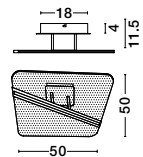

JERTUNA - 9545233

Gold Aluminium & Acrylic
LED 33 Watt 230 Volt
2162Lm 3000K IP20
L: 50 W: 50 H: 11.5 cm