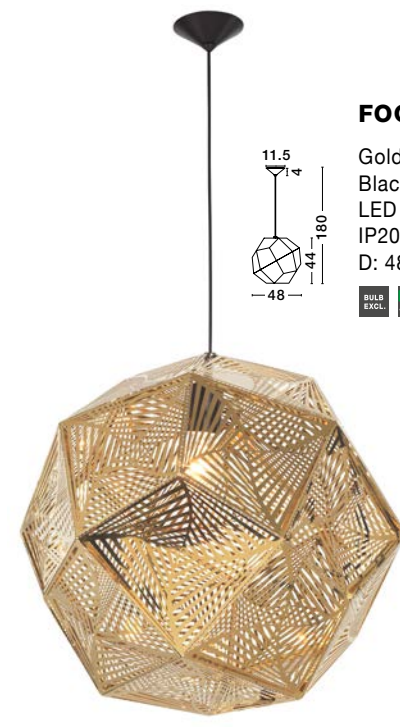

FOGGIA - 82148748

Gold Stainless Steel
Black Fabric Wire
LED E27 1x12 Watt 230 Volt
IP20 Bulb Excluded
D: 48 H1: 44 H2: 180 cm