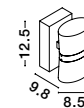

SABIA - 9122321

Chrome Aluminium & Acrylic
LED 10 Watt 230 Volt
1026Lm 3000K IP44
L: 8.5 W: 9.8 H: 12.5 cm