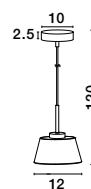

**HUGO - 1600200501**

Chrome Aluminium  
Clear Glass & Rose Gold Frame  
LED G9 1x5 Watt 230 Volt  
IP20 Bulb Excluded  
D: 16.5 H: 25 H2: 120 cm

**HUGO - 1600200505**  
Chrome Aluminium  
Clear Glass & Rose Gold Frame  
LED G9 5x5 Watt 230 Volt  
IP20 Bulb Excluded  
L: 112 H: 120 cm