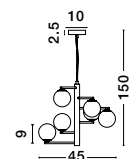

AGRIGENTO - 1700306001

Opal Glass
Antique Brass Metal
LED G9 6x5 Watt 230 Volt
IP20 Bulb Excluded
D: 45 H: 150 cm