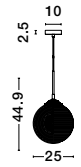

ATHENA - 9191211

Champagne Glass
Brass Metal
LED E27 1x12 Watt 230 Volt
IP20 Bulb Excluded
D: 25 H: 120 cm