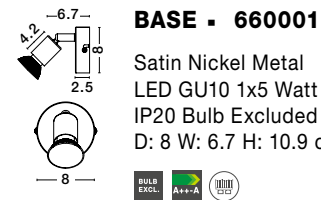

BASE - 660001
Satin Nickel Metal
LED GU10 1x5 Watt 230 Volt
IP20 Bulb Excluded
D: 8 W: 6.7 H: 10.9 cm