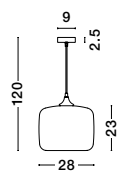

Chrome Glass
Black Metal
Black Fabric Wire
LED E27 1x12 Watt 230 Volt
IP20 Bulb Excluded
D: 28 H: 23 H₂: 120 cm