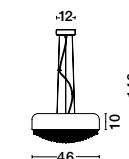

LYON - 8502962

Matt White Aluminium
& Crystal
LED G9 6x5 Watt 230 Volt
IP20 Bulb Excluded
D: 46 H: 140 cm