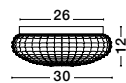

CLAM - 9738255

Clear Glass
White Metal
LED E27 2x12 Watt 230 Volt
IP44 Bulb Excluded
D: 30 H: 12 cm