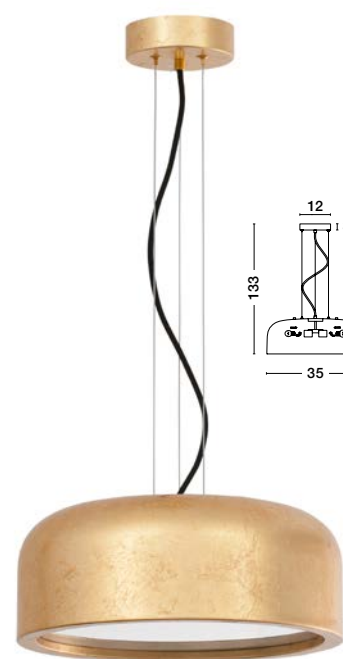

PERLETO - 826803

Metal & Acrylic Diffuser
Matt Black Outside
Matt White Inside
Black Fabric Wire
LED E27 2x12 Watt 230 Volt
IP20 Bulb Excluded
D: 35 H1: 15 H2: 133 cm

PERLETO - 826804

Metal & Acrylic Diffuser
Matt Coffee Brown Outside
Matt White Inside
Black Fabric Wire
LED E27 2x12 Watt 230 Volt
IP20 Bulb Excluded
D: 35 H1: 15 H2: 133 cm

PERLETO - 826802

Metal & Acrylic Diffuser
Steel Gray Outside
Matt White Inside
Black Fabric Wire
LED E27 2x12 Watt 230 Volt
IP20 Bulb Excluded
D: 35 H1: 15 H2: 133 cm

PERLETO - 926812

Metal & Acrylic Diffuser
Gold Leaf Outside
Matt White Inside
White Fabric Wire
LED E27 2x12 Watt 230 Volt
IP20 Bulb Excluded
D: 35 H1: 15 H2: 133 cm

PERLETO - 826801

Metal & Acrylic Diffuser
Matt White Outside & Inside
White Fabric Wire
LED E27 2x12 Watt 230 Volt
IP20 Bulb Excluded
D: 35 H1: 15 H2: 133 cm