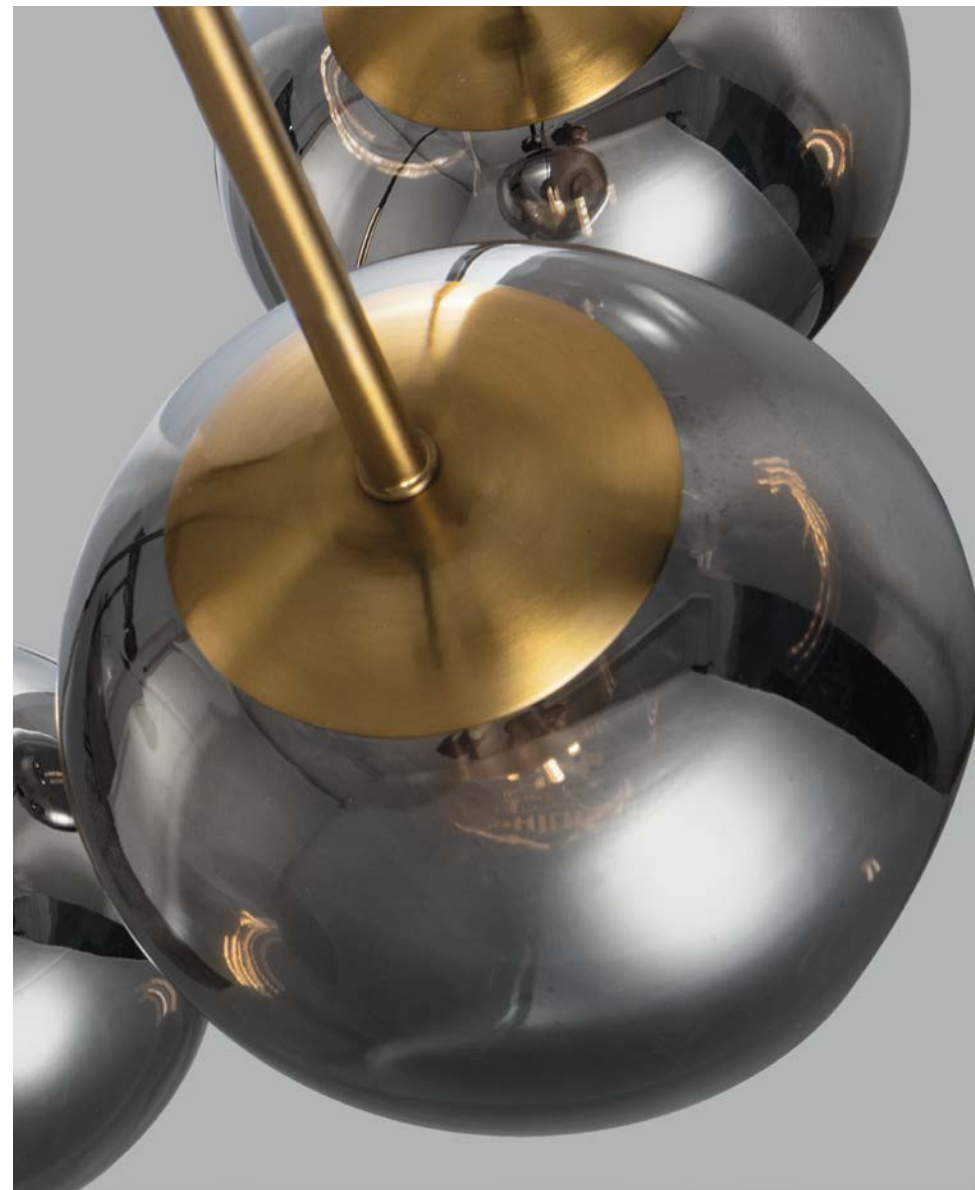

GL 72126021

**OLIVERIO - 7212602**

Gradient Smoke Glass  
Chrome Aluminium  
LED E27 1x12 Watt 230 Volt  
IP20 Bulb Excluded  
D: 33 H1: 42 H2: 120 cm

GL 72126031

**OLIVERIO - 7212603**

Gradient Smoke Glass  
Chrome Aluminium  
LED E27 1x12 Watt 230 Volt  
IP20 Bulb Excluded  
D: 25 H1: 34 H2: 120 cm