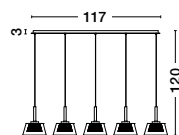

BOCCALE - 1300301306

Chrome Aluminium
Clear Glass
LED G9 5x5 Watt 230 Volt
IP20 Bulb Included
L: 117 W: 10 H: 120 cm