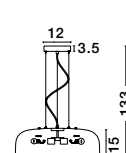

PERLETO - 526801

Metal & Acrylic Diffuser
Matt Gray Outside
Matt White Inside
Black Fabric Wire
LED E27 3x12 Watt 230 Volt
IP20 Bulb Excluded
D: 48 H: 15 H2: 133 cm