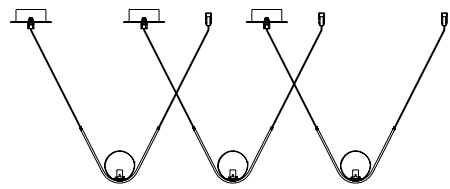

MAKE YOUR OWN COMBINATION

VITTON - 8279603

Brass Metal
White Glossy Glass
LED E14 1x5 Watt 230 Volt
IP20 Bulb Excluded
D: 21 W: 18 H: 22 cm