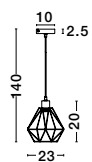

ISABELLA - 8801802

Brass Metal
Black Fabric Wire
LED E27 1x12 Watt 230 Volt
IP20 Bulb Excluded
D: 23 H1: 20 H2: 140 cm