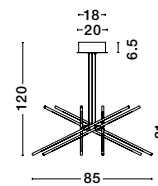

**RACCIO - 9180726**

Brass Gold Metal & Acrylic  
 LED 17.3 Watt 230 Volt  
 1211Lm 3000K IP20  
 L: 18 H: 140 cm

Rotating & Adjustable

**RACCIO - 9180782**  
 Dimmable  
 Brass Gold Metal & Acrylic  
 LED 56 Watt 230 Volt  
 4200Lm 3000K IP20  
 D: 85 H: 31 H<sub>2</sub>: 120 cm  
 Included Remote Control