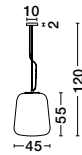

OLIVERIO - 7212601

Gradient Smoke Glass
Chrome Aluminium
LED E27 1x12 Watt 230 Volt
IP20 Bulb Excluded
D: 45 H1: 55 H2: 120 cm