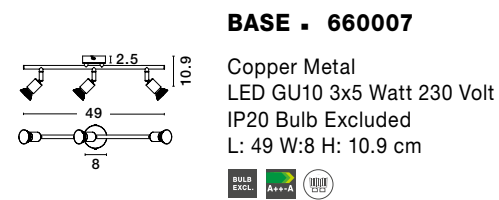

BASE - 660007
Copper Metal
LED GU10 3x5 Watt 230 Volt
IP20 Bulb Excluded
L: 49 W:8 H: 10.9 cm