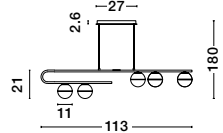

CANTONA - 9960616

White Opal Glass
Brass Gold
LED G9 5x5 Watt 230 Volt
IP20 Bulb Excluded
L: 113 W: 10 H: 180 cm