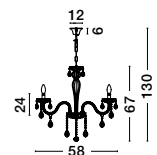

VENEZIA - 536801

Chrome Aluminium Glass & K9 Crystals
LED E14 5x5 Watt 230 Volt
IP20 Bulb Excluded
D: 58 H1: 67 H2: 130 cm