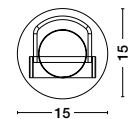

POLSO - 6161202

Matt White Aluminium & Acrylic
LED 6 Watt 230 Volt
390Lm 3000K IP20
D: 15 W: 4.8 cm

POLSO - 6161203

Matt White Aluminium & Acrylic
LED 6 Watt 230 Volt
390Lm 3000K IP20
D: 16 W: 5 cm

POLSO - 6161201

Matt White Aluminium & Acrylic
LED 6 Watt 230 Volt
390Lm 3000K IP20
L: 22.5 W: 4 H: 12 cm

LINE - 9115908

Sandy White Aluminium & Acrylic
LED 2x8 Watt 230 Volt
1056Lm 3000K IP20
L: 30.4 W: 4.8 H: 8 cm

LINE - 9115912

Sandy White Aluminium & Acrylic
LED 2x12 Watt 230 Volt
1823Lm 3000K IP20
L: 50.3 W: 4.8 H: 8 cm