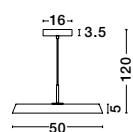

VETRO - 910623

Matt Green Aluminium & Acrylic
LED 41 Watt 230 Volt
2693Lm 3000K IP20
D: 50 H: 120 cm