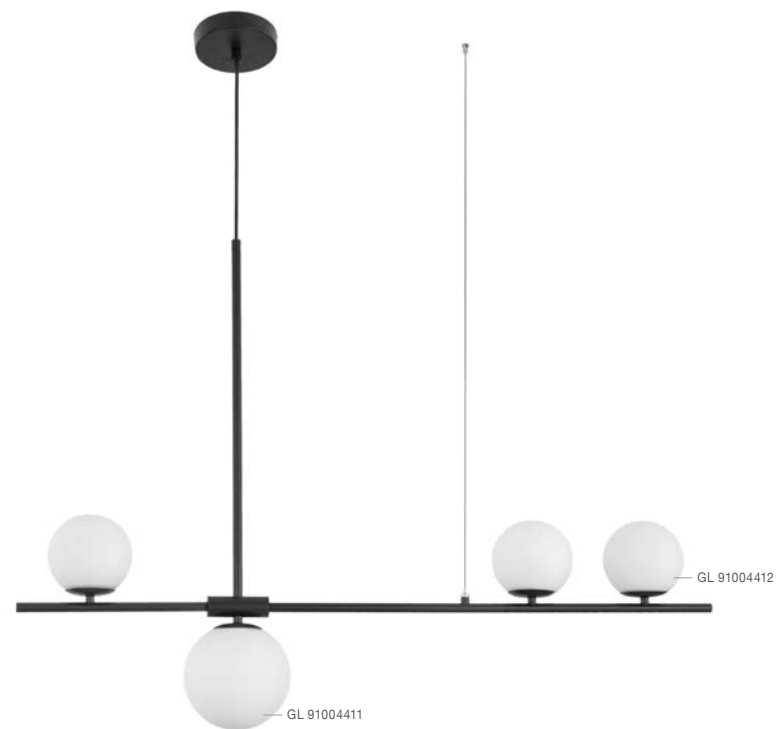

IMPERO - 9100441

White Frosted Glass
Black Metal
LED G9 4x5 Watt 230 Volt
IP20 Bulb Excluded
L: 100 W: 15 H: 120 cm