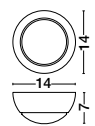

ODIN - 910161

White Aluminium
Adjustable
LED 5 Watt 230 Volt
247Lm 3000K IP20
D: 14 W: 7 H: 14 cm