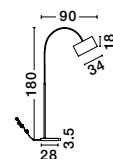

SAMA - 9401653

White Fabric Shade
White Aluminium Base
LED E27 1x12 Watt 230 Volt
IP20 Bulb Excluded
L: 90 H: 180 cm