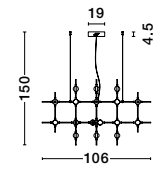

ATOMO - 9180630
Dimmable

Gold Metal & Acrylic
LED 30 x 2.4 Watt 230 Volt
5040Lm 3000K IP20
L: 106 W: 58.5 H: 150 cm
Included Remote Control