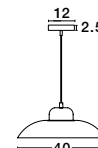

VICTORIA - 9104261

Blue & White Aluminium
White PVC Wire
LED E27 1x12 Watt 230 Volt
IP20 Bulb Excluded
D: 40 H1: 18 H2: 120 cm