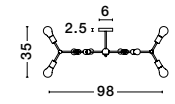

CALISTO - 9404078
Brass Metal
LED E27 8x12 Watt 230 Volt
IP20 Bulb Excluded
L: 98 H: 35 cm