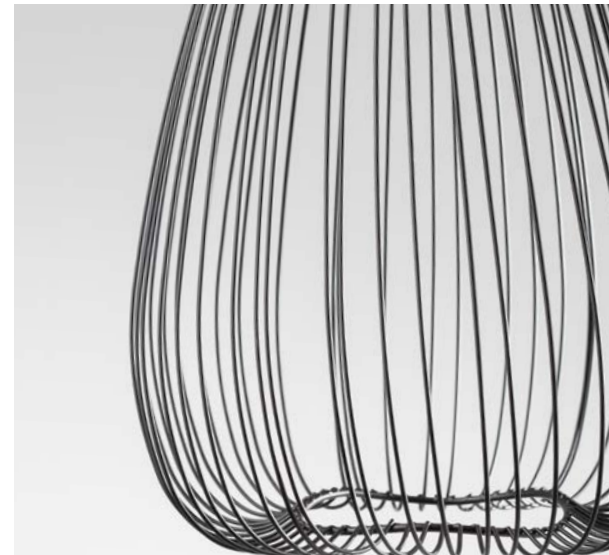

JULY - 9402572

White Metal
White PVC Wire
LED E27 1x12 Watt 230 Volt
IP20 Bulb Excluded
D: 37 H1: 27 H2: 130 cm

JULY - 9402571

Black Metal
Black PVC Wire
LED E27 1x12 Watt 230 Volt
IP20 Bulb Excluded
D: 23 H1: 39 H2: 138 cm

JULY - 9402573

Gray Metal
Black PVC Wire
LED E27 1x12 Watt 230 Volt
IP20 Bulb Excluded
D: 32 H1: 34 H2: 136 cm

DESIRE - 9586153

Gray Aluminium
LED E27 1x12 Watt 230 Volt
IP20 Bulb Excluded
D: 28 H1: 25 H2: 250 cm

DESIRE - 9586152

White Aluminium
LED E27 1x12 Watt 230 Volt
IP20 Bulb Excluded
D: 28 H1: 25 H2: 250 cm

DESIRE - 9586151

Black Aluminium
LED E27 1x12 Watt 230 Volt
IP20 Bulb Excluded
D: 28 H1: 25 H2: 250 cm