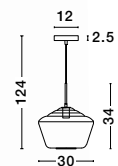

PRISMA - 9426733

Clear Glass
Gold Metal
LED E27 1x12 Watt 230 Volt
IP20 Bulb Excluded
D: 30 H: 34 H₂: 124 cm