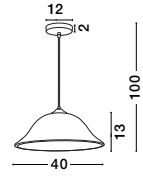

VINCA - 605805

Chrome Metal
Alabaster Glass
LED E27 1x12 Watt 230 Volt
IP20 Bulb Excluded
D: 40 H1: 13 H2: 100 cm