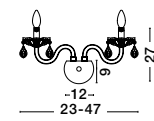

VENEZIA - 536803

Chrome Aluminium Glass & K9 Crystals
Adjustable
LED E14 2x5 Watt 230 Volt
IP20 Bulb Excluded
D: 23-47 W: 5-22 H: 27 cm