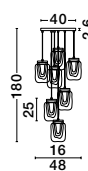

GRANI - 9160287

Dimmable

Brushed Gold Steel
Amber & Gold Glass
LED 7x4 Watt 230 Volt
826Lm 3000K IP20
D: 48 H: 180 cm