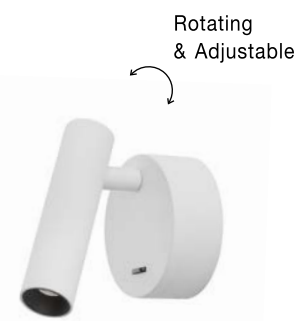

CLIP - 9030201

Sandy White Aluminium
LED Philips 3 Watt
Switch On/Off
190Lm 3000K IP20
D: 8 W: 3.4 H: 11 cm

ANTI
GLARE
NETWORK