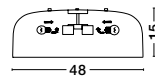

PERLETO - 526805

Metal & Acrylic Diffuser
Matt White Steel Outside
Matt White Inside
LED E27 3x10 Watt 230 Volt
IP20 Bulb Excluded
D: 48 H: 15 cm