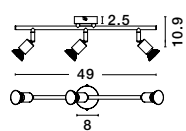

BASE - 661003

Matt White Metal
LED GU10 3x5 Watt 230 Volt
IP20 Bulb Excluded
L: 49 W: 8 H: 10.9 cm