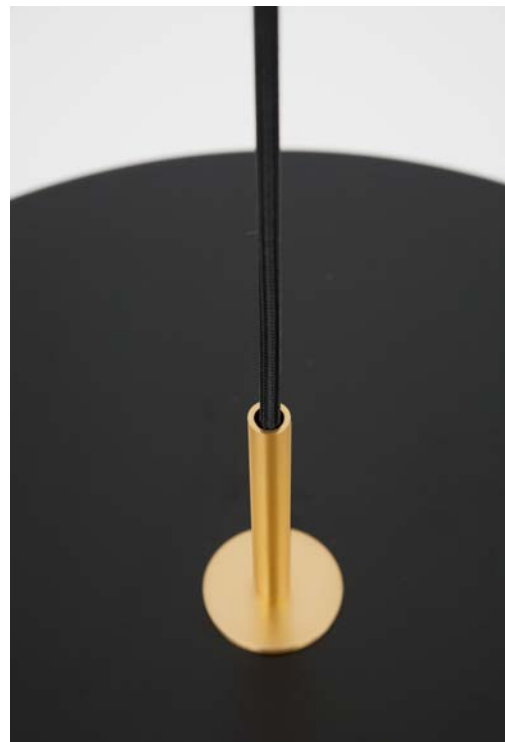

scandi

14

**FOGGIA - 82148732**

Gold Stainless Steel  
 Black Fabric Wire  
 LED E27 1x12 Watt 230 Volt  
 IP20 Bulb Excluded  
 D: 32 H1: 29 H2: 180 cm

**FOGGIA - 82148748**

Gold Stainless Steel  
 Black Fabric Wire  
 LED E27 1x12 Watt 230 Volt  
 IP20 Bulb Excluded  
 D: 48 H1: 44 H2: 180 cm