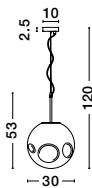

Chrome Metal
Smoky Gray Glass
LED E27 1x12 Watt 230 Volt
IP20 Bulb Excluded
D: 30 H1: 53 H2: 120 cm

MAYAN • 9988104