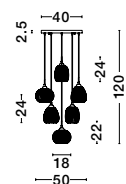

VARIO - 9191544

Clear Glass
& Satin Gold Metal
LED E27 6x12 Watt 230 Volt
IP20 Bulb Excluded
D: 50 H: 120 cm