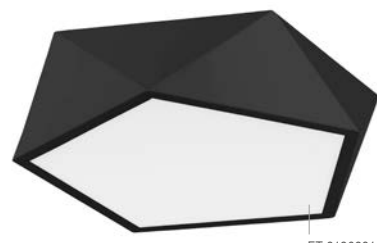

ET 81862011

DARIUS - 8186202

Metal & Acrylic Diffuser
Black Outside
Matt White Inside
LED E27 4x10 Watt 230 Volt
IP20 Bulb Excluded
D: 40 H: 10 cm