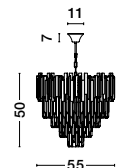

GRANE . 9181200

Gold Metal & Crystal
LED E14 8x5 Watt 230 Volt
IP20 Bulb Excluded
D: 55 W: 55 H: 50 H_z: 120 cm