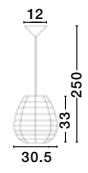

GRIFFIN - 9858713
Black Paper
Black Fabric Wire & Base
LED E27 1x12 Watt 230 Volt
IP20 Bulb Excluded
D: 30.5 H1: 33 H2: 215 cm

GRIFFIN - 9587131
Paper Mocca
Black Fabric Wire & Base
LED E27 1x12 Watt 230 Volt
IP20 Bulb Excluded
D: 30.5 H1: 33 H2: 250 cm