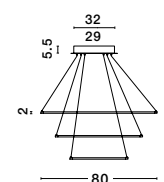

Not Dimmable | Dimmable

Matt White Aluminium & Acrylic Adjustable  
LED 145 Watt 230 Volt  
8100Lm 3000K IP20  
D: 80 H: 120 cm

Adjustable

**FERROL - 6265004**

Dimmable

Coffee Brown Aluminium & Acrylic Adjustable  
LED 111 Watt 230 Volt  
5500Lm 3000K IP20  
D: 80 H: 150 cm