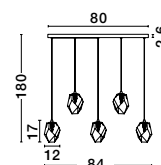

ICE - 9260235

Gradient White Colour
Glass & White Metal
LED G9 5x5 Watt 230 Volt
IP20 Bulb Excluded
L: 84 W: 12 H: 180 cm