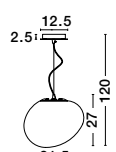

CIOTTOLI - 4619602

Opal White Glass
Chrome Aluminium
LED E27 1x12 Watt 230 Volt
IP20 Bulb Excluded
D: 31.5 H1: 27 H2: 120 cm