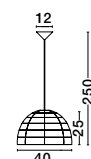

MELODY . 9586446
Natural Rattan
Black Fabric Wire & Base
LED E27 1x12 Watt 230 Volt
IP20 Bulb Excluded
D: 40 H1: 25 H2: 250 cm