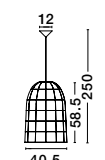

AURORA - 9586682
White Bamboo
White Fabric Wire & Base
LED E27 1x12 Watt 230 Volt
IP20 Bulb Excluded
D: 40.5 H: 58.5 H2: 250 cm