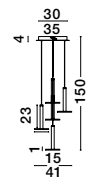

PALENCIA - 1703301202
Brass Gold Aluminium & Acrylic
LED 53 Watt 230 Volt
1967Lm 3000K IP20
D: 41 H: 150 cm