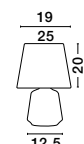

White Metal
White Fabric Shade
LED E27 1x12 Watt 230 Volt
IP20 Bulb Excluded
D: 25 H: 37 cm