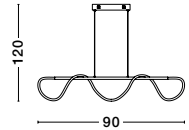

TIRIAC - 9548103

Dimmable

Gold Aluminium & Acrylic
LED 29 Watt 230 Volt
3145Lm 3000K IP20
L: 90 W: 20 H: 120 cm