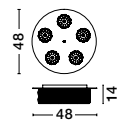

NICE - 8538106

Crystal & Chrome Aluminium
LED G9 5x5 Watt 230 Volt
IP20 Bulb Excluded
D: 48 H: 14 cm