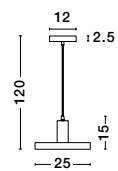

GARNI - 9417053
Black Metal Outside
Gold Inside
Black PVC Wire
LED E27 1x12 Watt 230 Volt
IP20 Bulb Excluded
D: 25 H: 15 H₂: 120 cm