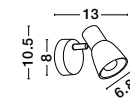

PUBLICO - 667001

Opal Glass
Satin Nickel Metal
LED E14 1x5 Watt 230 Volt
IP20 Bulb Excluded
D: 8 W: 13 H: 10.5 cm