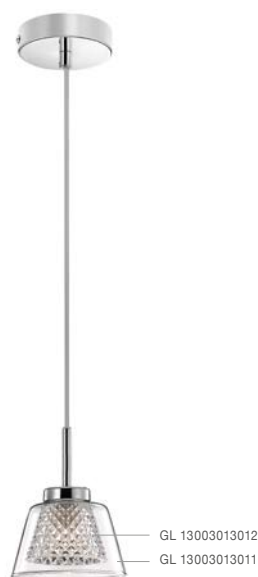

GL 13003013012
GL 13003013011

BOCCALE - 1300301301

Chrome Aluminium
Clear Glass
LED G9 1x5 Watt 230 Volt
IP20 Bulb Included
D: 12 H: 120 cm