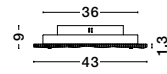

WING . 9624221

White Metal & Glass
LED 30 Watt 230 Volt
1800Lm 3000K IP20
D: 43 H: 9 cm