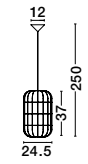

AURORA - 9587162

Ivory Rattan
White Fabric Wire & Base
LED E27 1x12 Watt 230 Volt
IP20 Bulb Excluded
D: 24.5 H1: 37 H2: 250 cm