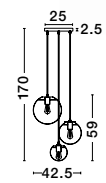

MIRALE - 9416933

Clear Glass & Gold Metal
Black PVC Wire
LED E27 3x12 Watt 230 Volt
IP20 Bulb Excluded
D: 42.5 H1: 59 H2: 170 cm