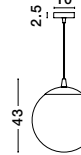

LAZIONE - 9080400

Gradient Smoke Glass
Chrome Aluminium
LED E27 1x12 Watt 230 Volt
IP20 Bulb Excluded
D: 40 H1: 43 H2: 120 cm