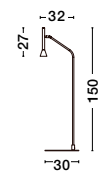

NAVAN - 9018911

Matt Black Steel & Aluminium
LED 6 Watt 230 Volt
530Lm 3000K IP20
D: 32 W: 30 H: 150 cm