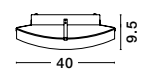

GL 6058011

**GIORNO - 605801**

Alabaster Glass  
Chrome Metal  
LED E27 1x12 Watt 230 Volt  
IP20 Bulb Excluded  
Packing 5 pcs  
D: 30 H: 8 cm

GL 6058021

**GIORNO - 605802**

Alabaster Glass  
Chrome Metal  
LED E27 2x12 Watt 230 Volt  
IP20 Bulb Excluded  
Packing 5 pcs  
D: 40 H: 9.5 cm