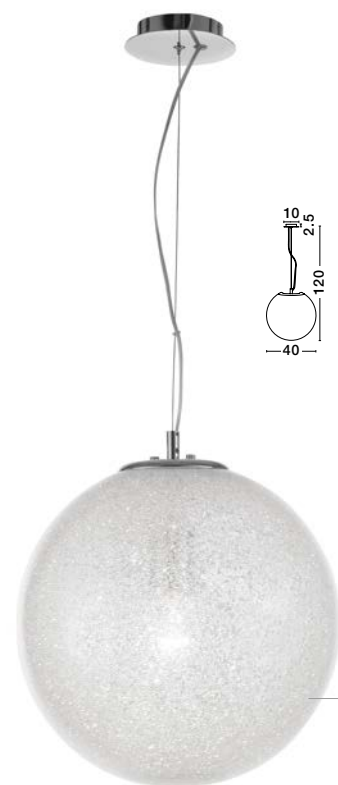

GL 93617431

FROZEN . 9361743

Clear Glass & Acrylic Inside
Chrome Aluminium
LED E27 1x12 Watt 230 Volt
IP20 Bulb Excluded
D: 40 H: 120 cm