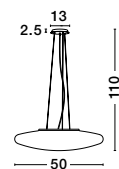

**PRESSIONE - 4587602**

Opal Glass  
Satin Metal Base  
Chrome Aluminium  
LED E27 3x12 Watt 230 Volt  
IP20 Bulb Excluded  
D: 50 H: 110 cm

**PRESSIONE - 620443**

Opal Glass  
Chrome Metal  
LED E27 5x12 Watt 230 Volt  
IP20 Bulb Excluded  
D: 60 H: 18 cm