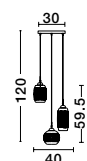

DEVON - 938228

Clear Glass
Brown Metal Base
Brown Fabric Wire
LED E27 3x12 Watt 230 Volt
IP20 Bulb Excluded
D: 40 H1: 59.5 H2: 120 cm

GL 9382261