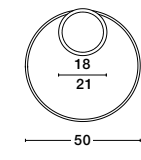

Sandy Black Aluminium & Acrylic
LED 32 Watt 230 Volt
2320 Lm 3000K IP20
D: 50 H: 5 cm

Sandy White Aluminium & Acrylic
LED 32 Watt 230 Volt
2320Lm 3000K IP20
D: 50 H: 5 cm

Gold Leaf Aluminium & Acrylic
LED 32 Watt 230 Volt
2320Lm 3000K IP20
D: 50 H: 5 cm

Metal & Acrylic Diffuser
White Outside
Golden Leaf Inside
LED 28 Watt 230 Volt
1400Lm 3000K IP20
D: 50 H: 10 cm

Metal & Acrylic Diffuser
White Outside
Silver Leaf Inside
LED 28 Watt 230 Volt
1400Lm 3000K IP20
D: 50 H: 10 cm