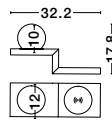

ROOM - 9183311

White Aluminium & Opal Glass
Switch On/Off
LED Samsung 6 Watt 230 Volt
360Lm 3000K IP20
L: 32.2 W: 12 H: 17.8 cm