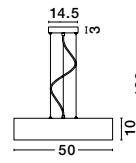

FINEZZA - 550401

Metal & Acrylic Diffuser
Matt Black Outside
Matt White Inside
Black Fabric Wire
LED E27 3x12 Watt 230 Volt
IP20 Bulb Excluded
D: 50 H: 10 H2: 130 cm