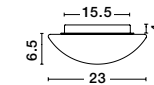

BREST - 832401

White Opal Glass & Metal
LED E27 1x12 Watt 230 Volt
IP44 Bulb Excluded
D: 23 H: 10.5 cm