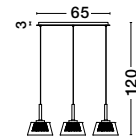

BOCCALE - 1300301303

Chrome Aluminium
Clear Glass
LED G9 3x5 Watt 230 Volt
IP20 Bulb Included
L: 65 W: 10 H: 120 cm