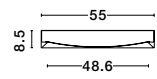

LUTON - 9818451

Coffee Brown Aluminium
Matt White Acrylic Diffuser
LED 47 Watt 230 Volt
3525Lm 3000K IP20
D: 55 H: 8.5 cm