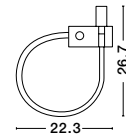

GENEVA - 8126582

Black Aluminium
Adjustable
Switch On/Off
LED Samsung 3 Watt
190Lm 3000K IP20
L: 22.3 W: 4.8 H: 26.7 cm