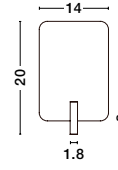

Rotating & Adjustable

USB CHARGER

**FUSE - 9170101**

White Aluminium  
Adjustable  
Switch On/Off - USB Charger  
LED Samsung 3 Watt  
210Lm 3000K IP20  
L: 6 W: 12.3 H: 18 cm

Rotating & Adjustable

USB CHARGER