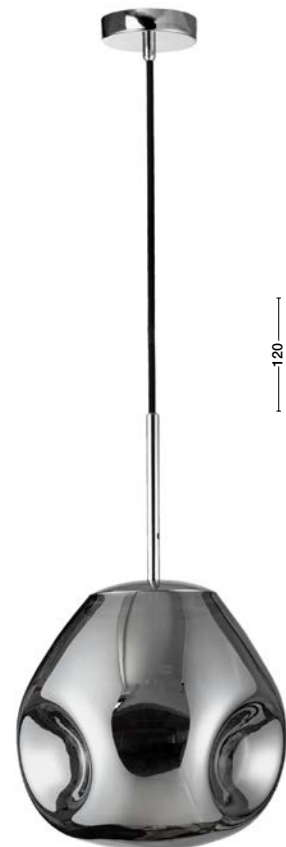

LAVA - 9190402
Chrome Metal
Handmade Chrome Glass
LED E27 1x12 Watt 230 Volt
IP20 Bulb Excluded
D: 25 H: 38.5 H₂: 120 cm