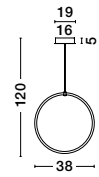

**BASE\_B - 9108314**

Sandy Black  
Aluminium Base  
Suitable for 9108311

**GIRDINO - 9892163**

Dimmable  
Sandy Black Aluminium  
& Acrylic  
LED 30 Watt 230 Volt  
2700Lm 3000K IP20  
D: 59.5 W: 21 H: 120 cm