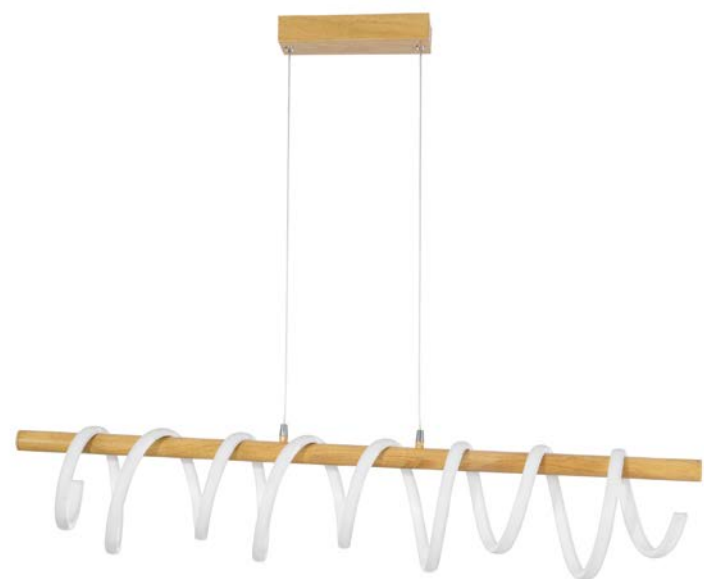

S 87003021

**DEREK - 8700302**

Natural Wood  
 Creme Fabric Shade  
 LED E27 1x12 Watt 230 Volt  
 IP20 Bulb Excluded  
 D: 26 H: 37.5 cm

S 402021

**ALMA - 40202**

Natural Wood  
 Sand White Shade  
 Black Fabric Wire  
 LED E27 1x12 Watt 230 Volt  
 IP20 Bulb Excluded  
 L: 31 H1: 35 H2: 164 cm