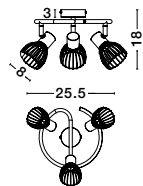

FIUMICINO - 770012

Matt Black Metal
LED E14 3x5 Watt 230 Volt
IP20 Bulb excluded
D: 25.5 H: 18 cm