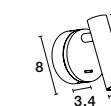

CLIP - 9030203

Satin Brass Aluminium
LED Philips 3 Watt
Switch On/Off
190Lm 3000K IP20
D: 8 W: 3.4 H: 11 cm