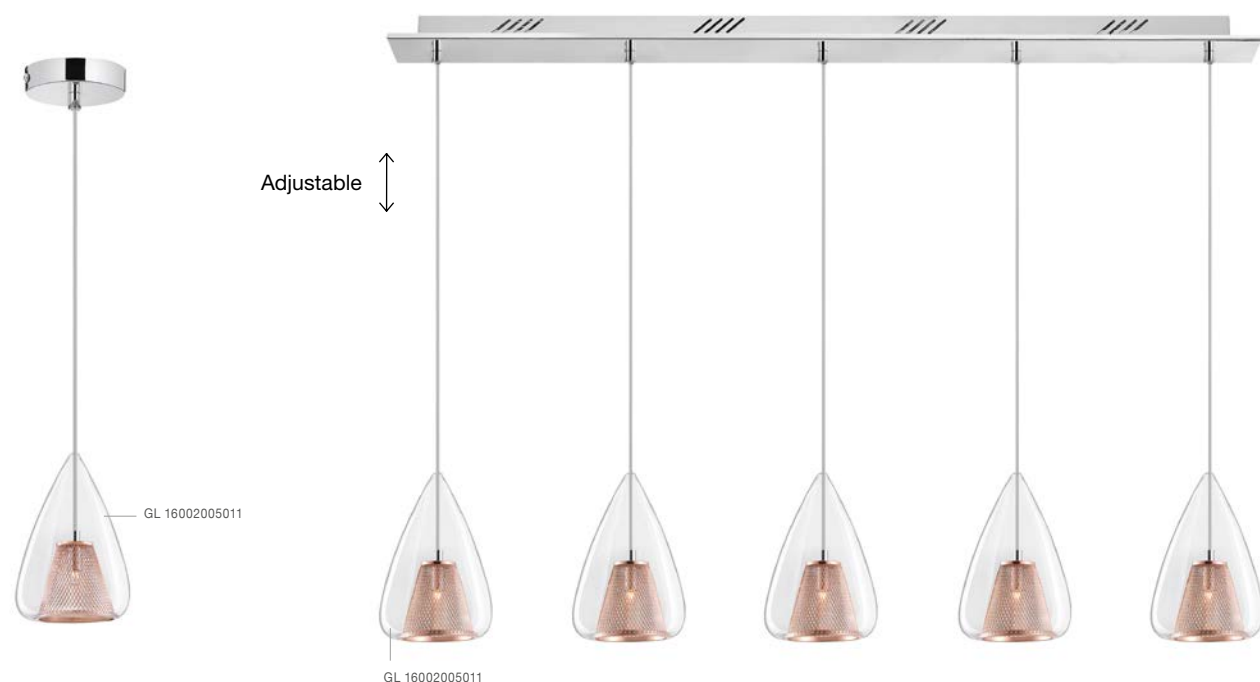

**BOCCALE - 1300301302**

Chrome Aluminium  
Clear Glass  
LED G9 1x5 Watt 230 Volt  
IP20 Bulb Included  
D: 12 W: 12.6 H: 10.3 cm

GL 13003013012  
GL 13003013011

**BOCCALE - 1300301301**

Chrome Aluminium  
Clear Glass  
LED G9 1x5 Watt 230 Volt  
IP20 Bulb Included  
D: 12 H: 120 cm

**HUGO - 1600200501**

Chrome Aluminium  
Clear Glass & Rose Gold Frame  
LED G9 1x5 Watt 230 Volt  
IP20 Bulb Excluded  
D: 16.5 H: 25 H2: 120 cm

**HUGO - 1600200505**  
Chrome Aluminium  
Clear Glass & Rose Gold Frame  
LED G9 5x5 Watt 230 Volt  
IP20 Bulb Excluded  
L: 112 H: 120 cm