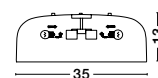

PERLETO - 826806

Metal & Acrylic Diffuser
Matt White Outside
Matt White Inside
LED E27 2x10 Watt 230 Volt
IP20 Bulb Excluded
D: 35 H: 13 cm