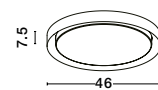

TROY . 9053460

Dimmable

Metal & Acrylic Diffuser
Gold Leaf Outside
White Inside
LED 40 Watt 230 Volt
2200Lm 3000K IP20
D: 46 H: 7.5 cm