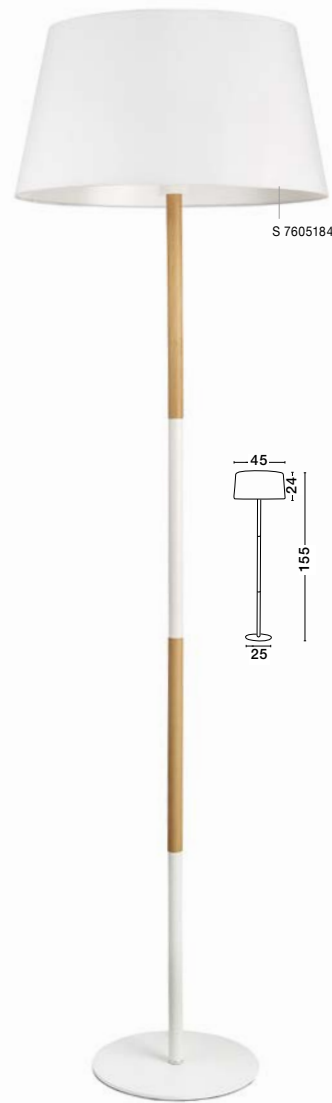

S 76051841

**ARRIGO - 7605184**

Natural Wood & White Metal  
White Fabric Shade  
White Fabric Wire  
LED E27 1x12 Watt 230 Volt  
IP20 Bulb Excluded  
D: 45 H1: 24 H2: 155 cm

S 76051831

**ARRIGO - 7605183**