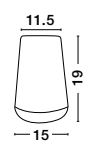

**NET - 8809302**

White Aluminium  
White Fabric Wire  
LED E27 1x12 Watt 230 Volt  
IP20 Bulb Excluded  
D: 30 H1: 22 H2: 140 cm

**MARCO - 9014066**

Black Metal  
Natural Wood  
LED E27 1x12 Watt 230 Volt  
IP20 Bulb Excluded  
D: 15 H: 19 cm