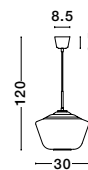

Chrome Glass
Black Metal
Black Fabric Wire
LED E27 1x12 Watt 230 Volt
IP20 Bulb Excluded
D: 30 H: 22 H₂: 120 cm

VEIRO . 9724101