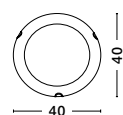

BENITO - 9112042

White & Silver
Crackle Glass
Chrome Metal
LED E27 2x12 Watt 230 Volt
IP20 Bulb Excluded
D: 40 W: 40 H: 9 cm