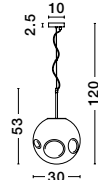

Chrome Metal
Champagne Glass
LED E27 1x12 Watt 230 Volt
IP20 Bulb Excluded
D: 30 H1: 53 H2: 120 cm

MAYAN • 9988105