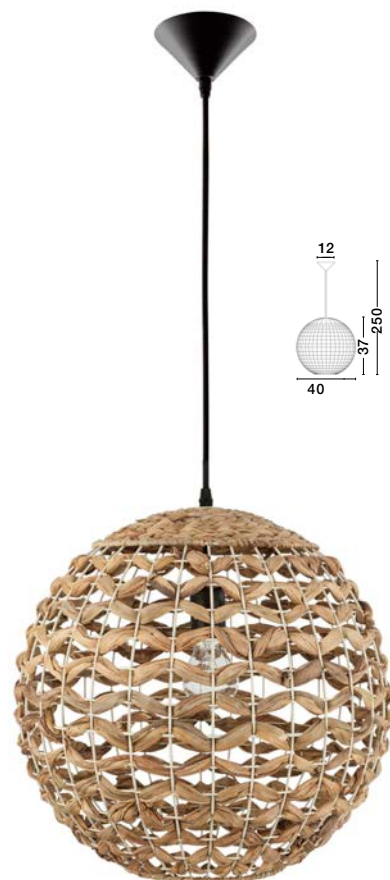

**MELODY . 9586431**  
Ivory Rattan  
White Fabric Wire & Base  
LED E27 1x12 Watt 230 Volt  
IP20 Bulb Excluded  
D: 50.5 H1: 30 H2: 250 cm

**GRIFFIN - 9587122**

Dried Water Hyacinth  
Black Fabric Wire & Base  
LED E27 1x12 Watt 230 Volt  
IP20 Bulb Excluded  
D: 50.5 H1: 46 H2: 250 cm