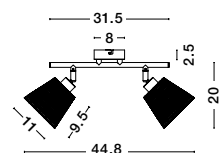

SION - 9155422

Sandy White Metal
Sandy White Cord
LED E14 2x5 Watt 230 Volt
IP20 Bulb Excluded
L: 31.5 W: 11 H: 20 cm