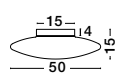

**PRESSIONE - 4587602**

Opal Glass  
Satin Metal Base  
Chrome Aluminium  
LED E27 3x12 Watt 230 Volt  
IP20 Bulb Excluded  
D: 50 H: 110 cm

**PRESSIONE - 620443**

Opal Glass  
Chrome Metal  
LED E27 5x12 Watt 230 Volt  
IP20 Bulb Excluded  
D: 60 H: 18 cm