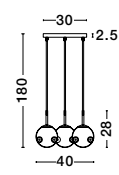

SPADA - 9426753

Gold Metal & Chrome Glass
Black PVC Wire
LED E27 3x12 Watt 230 Volt
IP20 Bulb Excluded
D: 40 H₁: 28 H₂: 180 cm