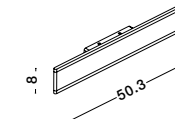

POLSO - 6161202

Matt White Aluminium & Acrylic
LED 6 Watt 230 Volt
390Lm 3000K IP20
D: 15 W: 4.8 cm

POLSO - 6161203

Matt White Aluminium & Acrylic
LED 6 Watt 230 Volt
390Lm 3000K IP20
D: 16 W: 5 cm

POLSO - 6161201

Matt White Aluminium & Acrylic
LED 6 Watt 230 Volt
390Lm 3000K IP20
L: 22.5 W: 4 H: 12 cm

LINE - 9115908

Sandy White Aluminium & Acrylic
LED 2x8 Watt 230 Volt
1056Lm 3000K IP20
L: 30.4 W: 4.8 H: 8 cm

LINE - 9115912

Sandy White Aluminium & Acrylic
LED 2x12 Watt 230 Volt
1823Lm 3000K IP20
L: 50.3 W: 4.8 H: 8 cm