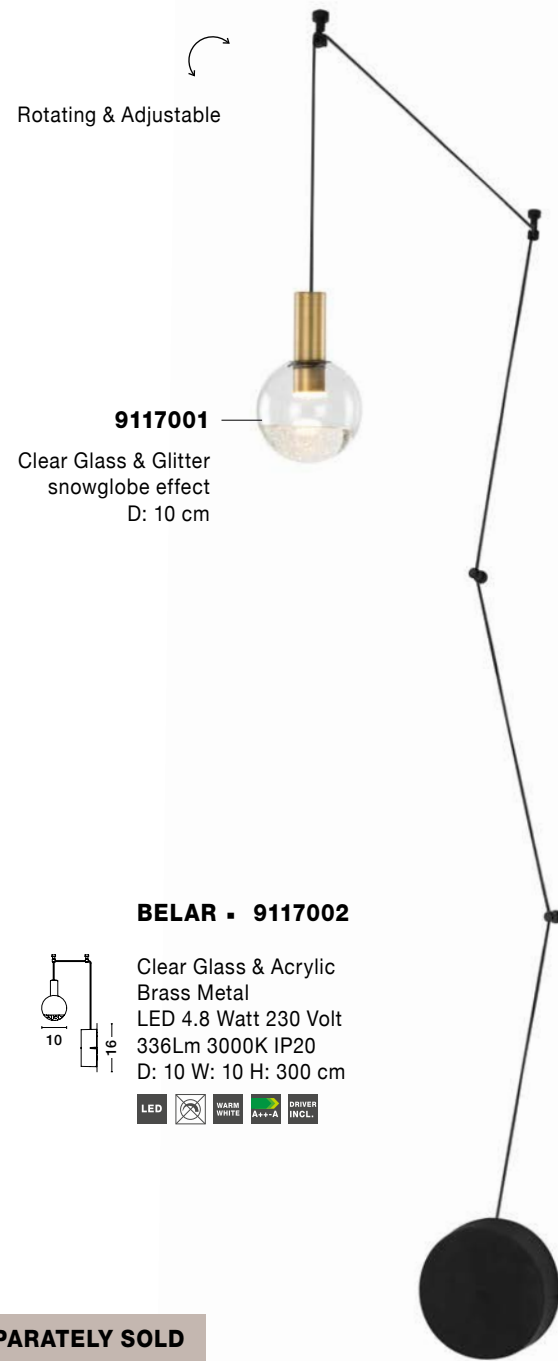

**YOU CAN
MAKE YOUR
OWN
COMPOSITION**

THE PARTS ARE SEPARATELY SOLD

STEP 1 | ORDER THE BASE

STEP 2 | CHOOSE THE CORRECT DRIVER

STEP 3 | HOW MANY CLIPS DO YOU NEED?

STEP 4 | HOW MANY METERS DO YOU NEED?

9117007

Black Box - D: 15 W: 6 cm

9117006

LED Driver - 60 Watt

9117005

LED Driver - 30 Watt

9117004

Wire Clip

9117003

Black Wire