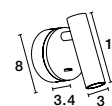

CLIP - 9030201

Sandy White Aluminium
LED Philips 3 Watt
Switch On/Off
190Lm 3000K IP20
D: 8 W: 3.4 H: 11 cm