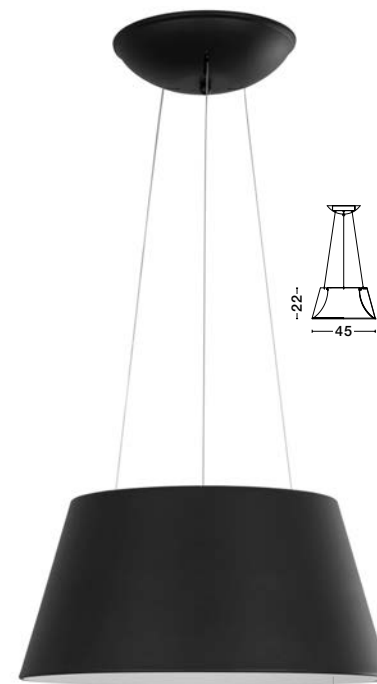

**LONDON - 86009**  
Dimmable

Black Aluminium Outside  
Cooper Inside & Acrylic  
LED 40 Watt 230 Volt  
2400Lm 3000K IP20  
D: 60 H1: 17 H2: 170 cm

**VOLCANO - 9077881**

Metal & Acrylic Diffuser  
Sandy Black Outside  
Sandy White Inside  
LED 33 Watt 230 Volt  
1680Lm 3000K IP20  
D: 45 H: 22 H2: 120 cm