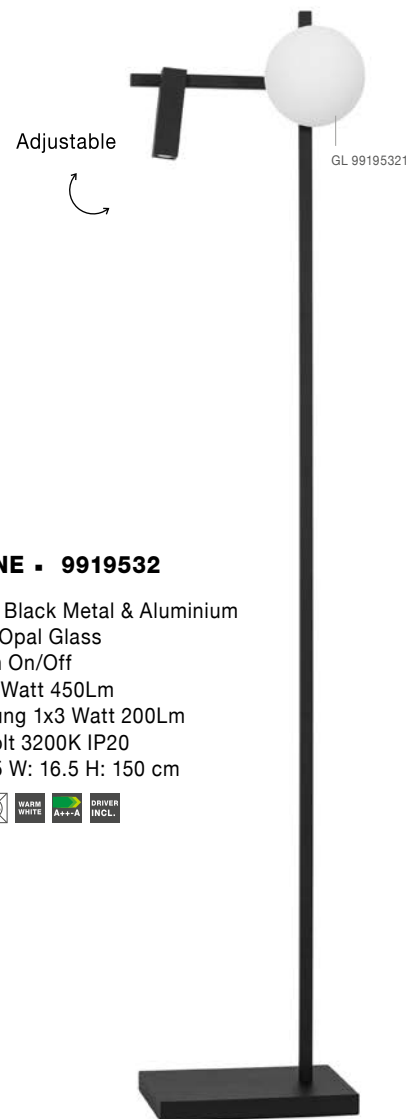

JOLINE . 9919532

Sandy Black Metal & Aluminium
White Opal Glass
Switch On/Off
LED G9 1x5 Watt 450 Lm
Samsung 1x3 Watt 200Lm
230 Volt 3200K IP20
L: 14 W: 10 H: 26 cm

JOLINE . 9919533

Sandy Black Metal & Aluminium
White Opal Glass
Switch On/Off
LED 6 Watt 450Lm
Samsung 1x3 Watt 200Lm
230 Volt 3200K IP20
L: 26.5 W: 16.5 H: 150 cm