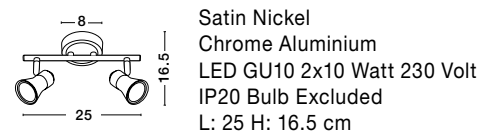

GALERIA - 663002

Satin Nickel
Chrome Aluminium
LED GU10 2x10 Watt 230 Volt
IP20 Bulb Excluded
L: 25 H: 16.5 cm