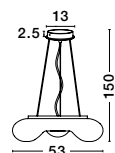

BIANCO - 51011401

Opal White Glass
Chrome Aluminium
LED E27 4x12Watt 230 Volt
IP20 Bulb Excluded
D: 53 H: 150 cm