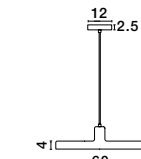

CHIOTO - 540601

Matt Black Steel Outside
Shiny White Steel Inside
Black Fabric Wire
LED E27 1x12 Watt 230 Volt
IP20 Bulb Excluded
D: 60 H1: 4 H2: 120 cm