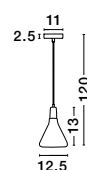

VENANZIO - 7605177

Nickel Metal
Natural Wood
Black & White Fabric Wire
LED E14 1x5 Watt 230 Volt
IP20 Bulb Excluded
D: 12.5 H1: 13 H2: 120 cm