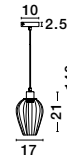

SAGE - 8809703

Copper Metal
Black Fabric Wire
LED E27 1x12 Watt 230 Volt
IP20 Bulb Excluded
D: 17 H1: 21 H2: 140 cm