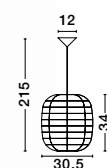

**AURORA - 9587162**

Ivory Rattan  
White Fabric Wire & Base  
LED E27 1x12 Watt 230 Volt  
IP20 Bulb Excluded  
D: 24.5 H1: 37 H2: 250 cm

**MELODY . 9858719**  
Natural Rattan  
Black Fabric Wire & Base  
LED E27 1x12 Watt 230 Volt  
IP20 Bulb Excluded  
D: 30.5 H: 34 H2: 215 cm