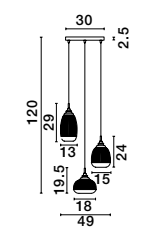

MOND - 9731214

Satin Gold Metal
Clear Glass
LED E14 3x5 Watt 230Volt
IP20 Bulb Excluded
D: 49 H: 120 cm