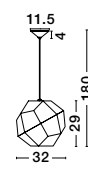

FOGGIA - 82148732

Gold Stainless Steel
Black Fabric Wire
LED E27 1x12 Watt 230 Volt
IP20 Bulb Excluded
D: 32 H1: 29 H2: 180 cm

FOGGIA - 82148748

Gold Stainless Steel
Black Fabric Wire
LED E27 1x12 Watt 230 Volt
IP20 Bulb Excluded
D: 48 H1: 44 H2: 180 cm