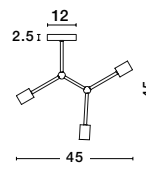

CALISTO - 9404073
Brass Metal
LED E27 3x12 Watt 230 Volt
IP20 Bulb Excluded
D: 45 H: 45 cm