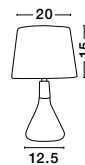

VENANZIO - 7605176

Brass Metal & Natural Wood
Black & White Fabric Wire
LED E14 1x5 Watt 230 Volt
IP20 Bulb Excluded
D: 12.5 H1: 13 H2: 120 cm

VENANZIO - 7605175

Cooper Metal & Natural Wood
Black & White Fabric Wire
LED E14 1x5 Watt 230 Volt
IP20 Bulb Excluded
D: 12.5 H1: 13 H2: 120 cm

VENANZIO - 7605177

Nickel Metal
Natural Wood
Black & White Fabric Wire
LED E14 1x5 Watt 230 Volt
IP20 Bulb Excluded
D: 12.5 H1: 13 H2: 120 cm

S 76051661

MONTES - 7605166

Chrome Metal & Natural Wood
Sand White Fabric Shade
LED E14 1x5 Watt 230 Volt
IP20 Bulb Excluded
D: 20 H1: 15 H2: 33.5 cm

S 76051671

MONTES - 7605167

Copper Metal & Natural Wood
Sand White Fabric Shade
LED E14 1x5Watt 230 Volt
IP20 Bulb Excluded
D: 20 H1: 15 H2: 33.5 cm

S 76051681

MONTES - 7605168

Brass Metal & Natural Wood
Sand White Fabric Shade
LED E14 1x5Watt 230 Volt
IP20 Bulb Excluded
D: 20 H1: 15 H2: 33.5 cm