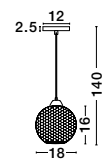

VIENTI - 8103993

Black Metal
Dark Gray Glass
LED E27 1x12 Watt 230 Volt
IP20 Bulb Excluded
D: 18 H1: 16 H2: 140 cm