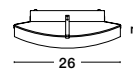

QUALE - 600404

White Satinated Glass
Chrome Metal
LED E27 1x12 Watt 230 Volt
IP20 Bulb Excluded
Packing 5 pcs
L: 26 W: 26 H: 7 cm