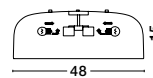

PERLETO - 526806

Metal & Acrylic Diffuser
Matt Black Steel Outside
Matt White Inside
LED E27 3x10 Watt 230 Volt
IP20 Bulb Excluded
D: 48 H: 15 cm