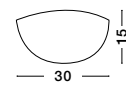

SHELL - 702201

White & Clear
Structured Glass
Chrome Metal
LED E27 1x12 Watt 230 Volt
IP20 Bulb Excluded
L: 30 W: 8 H: 15 cm