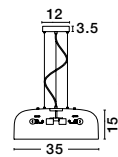

PERLETO - 826801

Metal & Acrylic Diffuser
Matt White Outside & Inside
White Fabric Wire
LED E27 2x12 Watt 230 Volt
IP20 Bulb Excluded
D: 35 H1: 15 H2: 133 cm