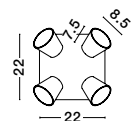

BIAGIO - 9155363