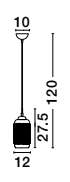

DEVON - 938224

Clear Glass
Brown Metal Base
Brown Fabric Wire
LED E27 1x12 Watt 230 Volt
IP20 Bulb Excluded
D: 12 H1: 27.5 H2: 120 cm

Adjustable

GL 9382221