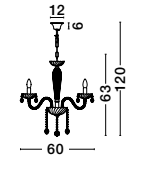

CONNOR - 8061202
Chrome Aluminium
Glass & K9 Crystal
LED E14 5x5 Watt 230 Volt
IP20 Bulb Excluded
D: 60 H1: 63 H2: 120 cm