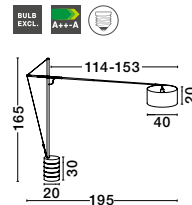

TRACCIA - 41455401

Iron & Plastic
Black Fabric Shade
Adjustable
LED E27 1x12 Watt 230 Volt
IP20 Bulb Excluded
L: 195 W: 40 H: 165