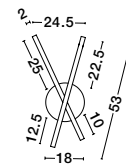

RESLIN - 9100202

Sandy Black Aluminium
& Acrylic
LED 18 Watt 230 Volt
890Lm 3000K IP20
L: 24.5 W: 5 H: 53 cm