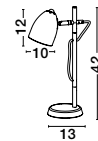

ALINA - 8808402

White Metal & Natural Wood
LED E27 1x12 Watt 230 Volt
IP20 Bulb Excluded
D: 13 H: 42 cm