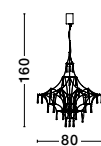

GORO - 9116820
Clear Crystal & Gold Metal
LED 20 Watt 230 Volt
2000Lm 3000K IP20
D: 80 H: 160 cm

LED	WARM WHITE	AAA	DRIVER INCL.