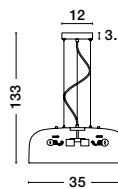

PERLETO - 926812

Metal & Acrylic Diffuser
Gold Leaf Outside
Matt White Inside
White Fabric Wire
LED E27 2x12 Watt 230 Volt
IP20 Bulb Excluded
D: 35 H1: 15 H2: 133 cm