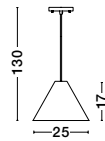

WERA - 9125062

Dark Walnut Wood colour
Dark Brown Fabric Cable
Solid Wood Canopy
LED E27 1x12 Watt 230 Volt
IP20 Bulb Excluded
D: 25 H1: 17 H2: 130 cm