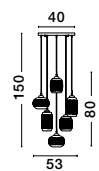

DEVON - 938220

Clear Glass
Brown Metal Base
Brown Fabric Wire
LED E27 6x12 Watt 230 Volt
IP20 Bulb Excluded
D: 53 H1: 80 H2: 150 cm