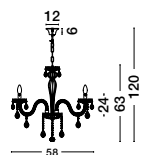

ZENO - 71231401

Chrome Aluminium
Cognac Glass & K9 Crystals
LED E14 5x5 Watt 230 Volt
IP20 Bulb Excluded
D: 58 H: 63 H2: 120 cm