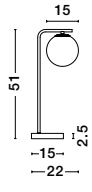

ALVAREZ - 9185361

Satin Gold Metal
& Black Marble
White Opal Glass
LED E14 1x5 Watt 230 Volt
Bulb Excluded IP20
L: 22 W: 15 H: 51 cm