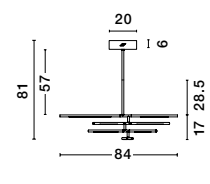

Rotating & Adjustable

Rotating & Adjustable

Rotating & Adjustable

Rotating & Adjustable