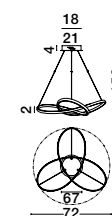

FUSION - 1701101002

Brass Gold Aluminium & Acrylic
LED 53 Watt 230 Volt
4081Lm 3000K IP20
D: 72 H: 150 cm