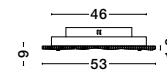

WING . 9624222

White Metal & Glass
LED 40 Watt 230 Volt
2400Lm 3000K IP20
D: 53 H: 9 cm