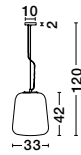

OLIVERIO - 7212602

Gradient Smoke Glass
Chrome Aluminium
LED E27 1x12 Watt 230 Volt
IP20 Bulb Excluded
D: 33 H1: 42 H2: 120 cm