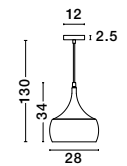

BEL - 9412135
Amber Glass & Chrome Metal
Clear PVC Wire
LED E27 1x12 Watt 230 Volt
IP20 Bulb Excluded
D: 28 H1: 34 H2: 130 cm