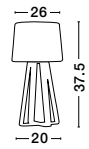

S 602021

ALMA - 60202

Natural Wood
Sand White Shade
Black Fabric Wire
LED E27 1x12 Watt 230 Volt
IP20 Bulb Excluded
L: 38 H1: 34 H2: 167 cm

S 87003021

DEREK - 8700302

Natural Wood
Creme Fabric Shade
LED E27 1x12 Watt 230 Volt
IP20 Bulb Excluded
D: 26 H: 37.5 cm

S 402021

ALMA - 40202

Natural Wood
Sand White Shade
Black Fabric Wire
LED E27 1x12 Watt 230 Volt
IP20 Bulb Excluded
L: 31 H1: 35 H2: 164 cm