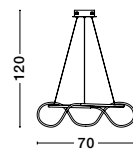

TIRIAC - 9548104

Dimmable

Gold Aluminium & Acrylic
LED 43 Watt 230 Volt
4581Lm 3000K IP20
D: 70 H: 120 cm