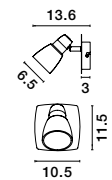

REGGIO - 770001

Rust Metal & Alabaster Glass
LED E14 1x5 Watt 230 Volt
IP20 Bulb Excluded
L: 10.5 W:13.6 H: 11.5 cm