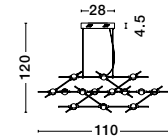

ATOMO - 9180614

Dimmable

Gold Metal & Acrylic
LED 14 x 2.4 Watt 230 Volt
2352Lm 3000K IP20
L: 110 W: 34.5 H: 120 cm
Included Remote Control