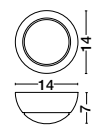

ODIN - 910162

Black Aluminium
Adjustable
LED 5 Watt 230 Volt
247Lm 3000K IP20
D: 14 W: 7 H: 14 cm