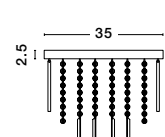

Chrome Metal  
Glass & K9 Crystal  
LED G9 6x5 Watt 230 Volt  
IP20 Bulb Excluded  
D: 35 H: 27 cm

CR 93610821

**FONTANA - 9361082**

Chrome Metal  
K9 Crystal  
G9 5x33 Watt 230 Volt  
IP20 Bulb Excluded  
D: 40 H: 32 cm