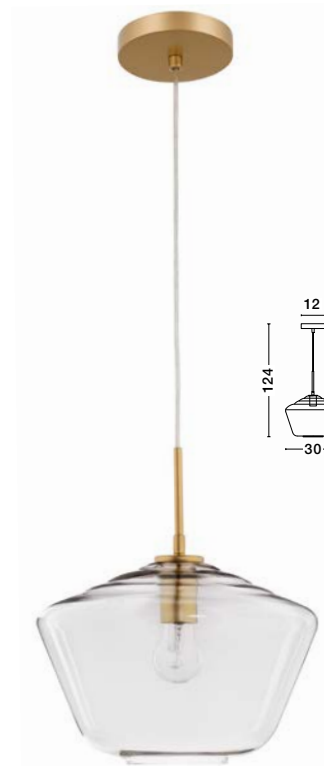

GL 97245821

**JAKLIN - 9724582**

Opal Glass  
Antique Brass Metal  
Gold Fabric Wire  
LED G9 5x5 Watt 230 Volt  
IP20 Bulb Excluded  
D: 31.5 H: 72 H2: 150 cm

GL 97245821

**AGRIGENTO - 1700306001**

Opal Glass  
Antique Brass Metal  
LED G9 6x5 Watt 230 Volt  
IP20 Bulb Excluded  
D: 45 H: 150 cm