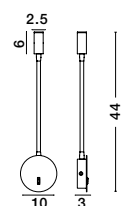

JACO - 8140322

Black Aluminium
Adjustable
Switch On/Off
LED Samsung 3 Watt
190Lm 3000K IP20
L: 10 W: 3 H: 44 cm