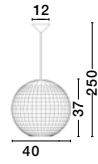

GRIFFIN - 9587121

Dried Water Hyacinth
Black Fabric Wire & Base
LED E27 1x12 Watt 230 Volt
IP20 Bulb Excluded
D: 40 H1: 37 H2: 250 cm