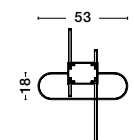

ARTE - 9113841
Dimmable

Matt Black Aluminium
& Acrylic
LED 38.4 Watt 230 Volt
2604Lm 3000K IP20
L: 66.5 W: 53 H: 18 cm