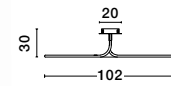

FUNGO - 9357086

Dimmable

Gold Leaf Aluminium & Acrylic
LED 47 Watt 230 Volt
2630Lm 3000K IP20
D: 102 H: 30 cm