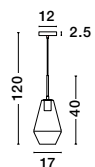

PRISMA - 9426732

Gold Metal
Clear Glass
LED E27 1x12 Watt 230 Volt
IP20 Bulb Excluded
D: 17 H: 40 H₂: 120 cm