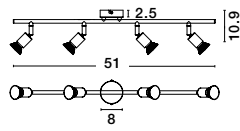

BASE - 661004

Matt White Metal
LED GU10 4x5 Watt 230 Volt
IP20 Bulb Excluded
L: 51 W: 8 H: 10.9 cm