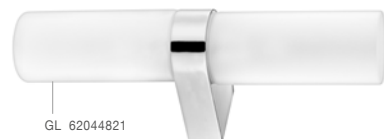

GL 62044821

POLO - 6204481

Frosted Glass Chrome Aluminium
LED G9 2x5 Watt 230 Volt
Bulb Included IP44
L: 30.5 W: 5.5 H: 5.5 cm

POLO - 6204482

Frosted Glass Chrome Aluminium
LED G9 1x5 Watt 230 Volt
Bulb Included IP44
L: 5.5 W: 11.4 H: 16.8 cm