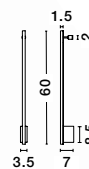

WIDTH 9 cm

60 90 120

GROPIUS - 9081130

Sandy Black Aluminium
LED 10 Watt 230 Volt
366Lm 3000K IP20
L: 60 W: 9 H: 3.5 cm

GROPIUS - 9081140

Sandy Black Aluminium
LED 15 Watt 230 Volt
507Lm 3000K IP20
L: 90 W: 9 H: 3.5 cm

GROPIUS - 9081150

Sandy Black Aluminium
LED 20 Watt 230 Volt
672Lm 3000K IP20
L: 120 W: 9 H: 3.5 cm

GROPIUS - 9081900

Sandy Black Aluminium
LED 15 Watt 230 Volt
507Lm 3000K IP20
L: 90 W: 7 H: 3.5 cm

WIDTH 7 cm

60 90 120

GROPIUS - 9081600

Sandy Black Aluminium
LED 10 Watt 230 Volt
366Lm 3000K IP20
L: 60 W: 7 H: 3.5 cm

GROPIUS - 9081120

Sandy Black Aluminium
LED 20 Watt 230 Volt
672Lm 3000K IP20
L: 120 W: 7 H: 3.5 cm

Combine the COLLECTION

countless combinations

Choose from different sizes of bases and lengths

Shopping Guide

- A 9081600
- B 9081130
- C 9081900
- D 9081140
- E 9081120
- F 9081150

Inspiration

See how it works

Style them in your own way!

BE THE DESIGNER

Expand the design as long as you want depending on your space and your lighting needs.