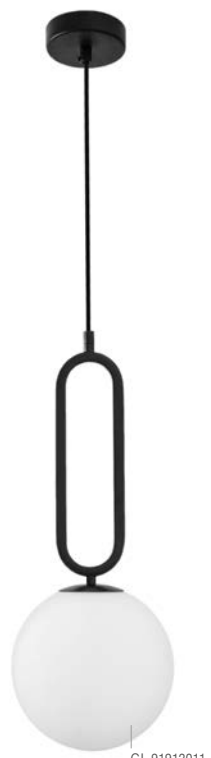

GL 91912011

GRUS - 9191202

Matt Black Metal
Opal Glass
LED E27 1x12 Watt 230 Volt
IP20 Bulb Excluded
D: 20 H: 51 H₂: 120 cm