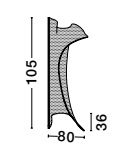

Adjustable

**SIDERNO - 9054442**

Gold Aluminium & Acrylic  
LED 39 Watt 230 Volt  
2470Lm 3000K IP20  
D: 48 H: 150 cm

Adjustable

**SIDERNO - 9054441**

Gold Aluminium & Acrylic  
LED 16 Watt 230 Volt  
1190Lm 3000K IP20  
D: 28 H: 150 cm