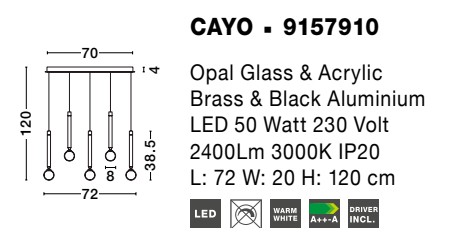

Adjustable

**CAYO - 9157910**  
Opal Glass & Acrylic  
Brass & Black Aluminium  
LED 50 Watt 230 Volt  
2400Lm 3000K IP20  
L: 72 W: 20 H: 120 cm

**MIRALE - 9416925**

Gold Metal  
Clear Glass  
& Black PVC Wire  
LED E27 1x12 Watt 230 Volt  
IP20 Bulb Excluded  
D: 25 H: 26 H2: 181 cm