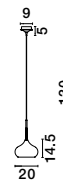

Rose Gold Metal Outside
White Chrome Inside
LED E14 1x5 Watt 230 Volt
IP20 Bulb Excluded
D: 20 H: 14.5 H2: 130 cm

CIOTO . 5397201