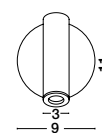

LAREDO - 8140522

Chrome Aluminium
Adjustable
Switch On/Off
LED Samsung 3 Watt
190Lm 3000K IP20
L: 11 W: 9 H: 11 cm