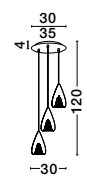

HUGO - 1600200503

Chrome Aluminium Clear
Glass & Rose Gold Frame
LED G9 3x5 Watt 230 Volt
IP20 Bulb Excluded
D: 30 H: 120 cm