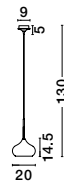

Chrome Metal Outside
White Chrome Inside
LED E14 1x5 Watt 230 Volt
IP20 Bulb Excluded
D: 20 H: 14.5 H2: 130 cm

CIOTO . 5704803