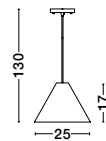

WERA - 9125061

Natural Wood
Dark Brown Fabric Cable
Solid Wood Canopy
LED E27 1x12 Watt 230 Volt
IP20 Bulb Excluded
D: 25 H1: 17 H2: 130 cm