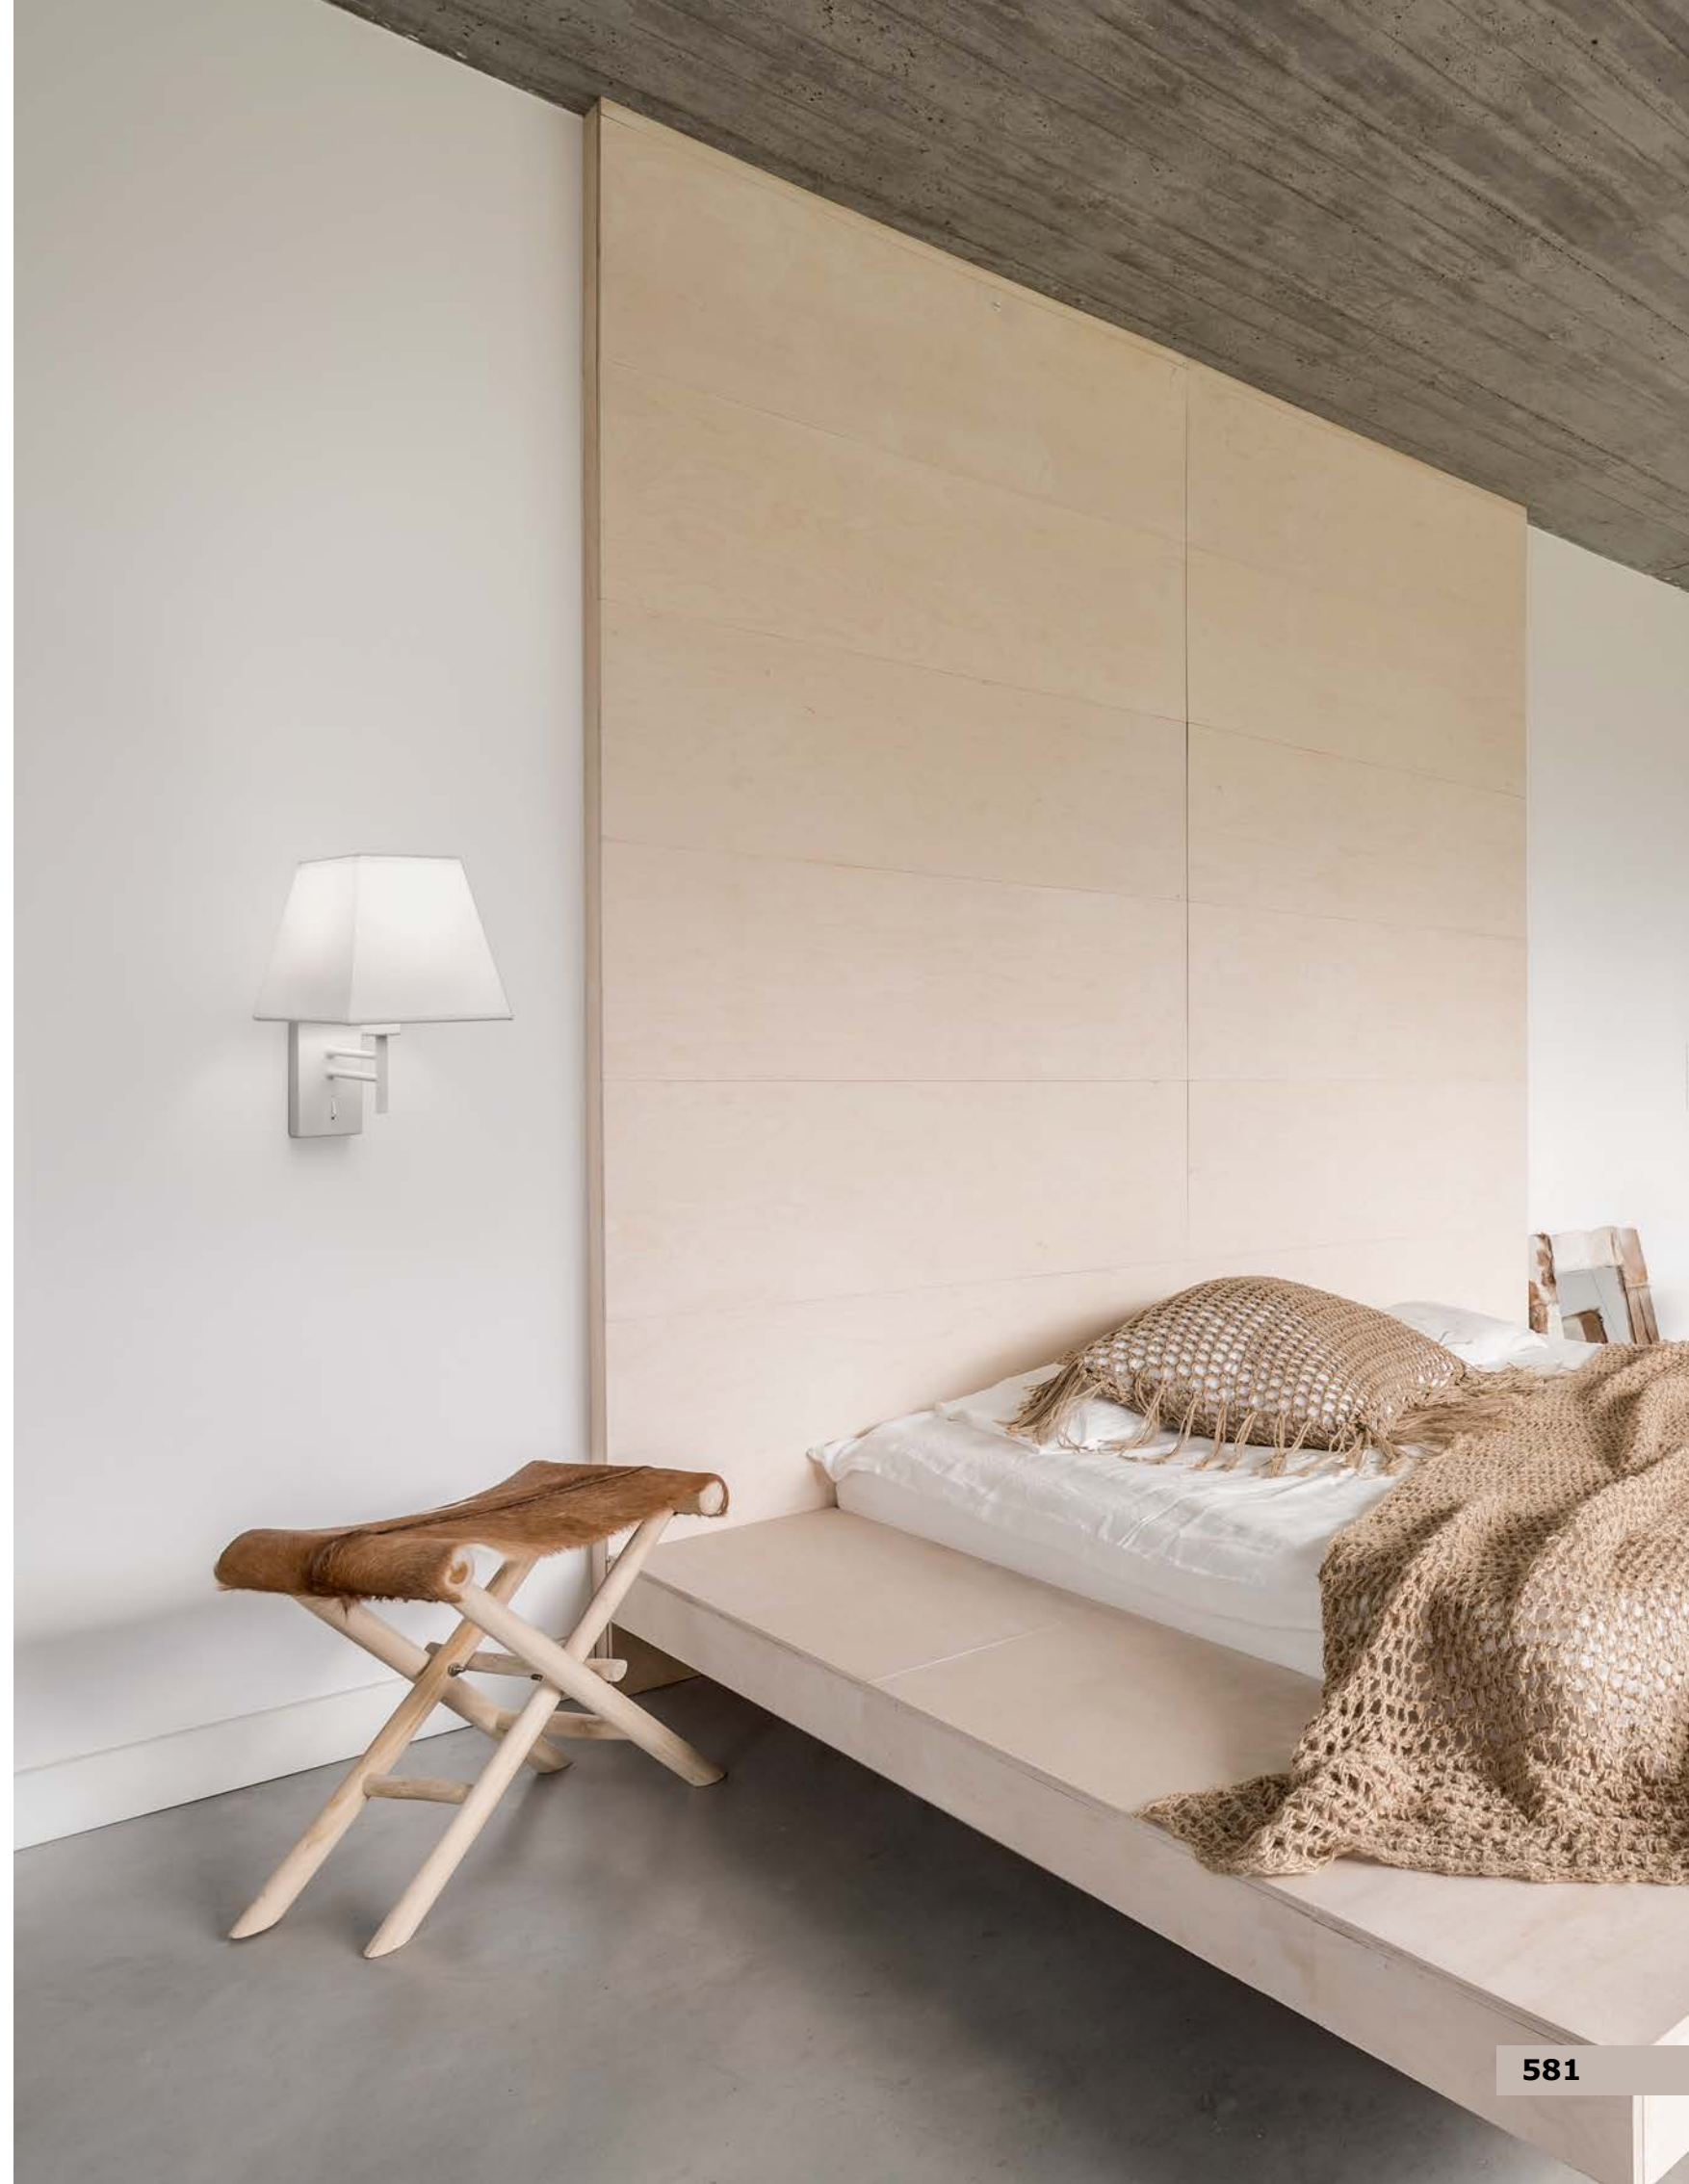

**CINGO - 6102682**

Chrome Aluminium  
White Fabric Shade  
Switch On/Off  
LED 3 Watt 6000K 180Lm  
E27 1x60 Watt 230 Volt  
IP20 Bulb Excluded  
L: 36 H: 17 H2: 33 cm

the chandeliers collection  
maximalism rises in a luxurious collection of timeless  
and modern chandeliers