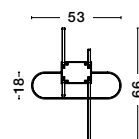

ARTE - 9113842

Dimmable

Gold Aluminium
& Acrylic
LED 38.4 Watt 230 Volt
2604Lm 3000K IP20
L: 66 W: 53 H: 18 cm