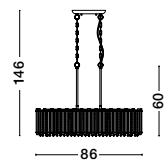

ELEMENT - 9046506

Chrome Aluminium
Glass & K9 Crystal
LED G9 6x5 Watt 230 Volt
IP20 Bulb Excluded
L: 86 W: 24 H: 60 H2: 146 cm