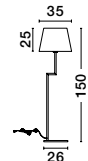

SAVONA - 9919153

White Fabric Shade
Sandy Black Aluminium
LED E27 1x12 Watt 230 Volt
IP20 Bulb Excluded
D: 35 W: 18 H: 25 H₂: 150 cm