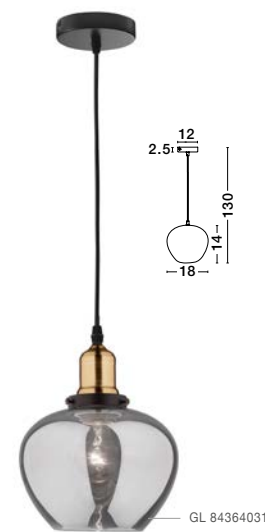

CEDRO - 8436403
Smoke Glass
Bronze & Black Metal
LED E27 1x12 Watt 230 Volt
IP20 Bulb Excluded
D: 18 H: 14 H: 130 cm