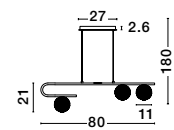

**MIRANO - 9260211**

Clear Structured Glass  
& Brushed Gold Steel  
LED E27 1x12 Watt 230 Volt  
IP20 Bulb Excluded  
D: 30 H: 51.5 H2: 180 cm

**MIRANO - 9960272**

Clear Structured Glass  
 & Brass Gold Steel  
 LED G9 3x5 Watt 230 Volt  
 IP20 Bulb Excluded  
 L: 80 W: 10 H: 180 cm