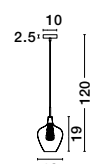

FILO - 1500202821

Chrome Aluminium
Clear Glass & Gold Frame
LED G9 1x5 Watt 230 Volt
IP20 Bulb Excluded
D: 18 H: 19 H2: 120 cm

GL 15002028111