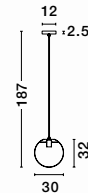

MIRALE - 9416930

Gold Metal
Clear Glass
& Black PVC Wire
LED E27 1x12 Watt 230 Volt
IP20 Bulb Excluded
D: 30 H: 32 H2: 187 cm