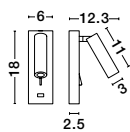

Rotating & Adjustable

USB CHARGER

**FUSE - 9170101**

White Aluminium  
Adjustable  
Switch On/Off - USB Charger  
LED Samsung 3 Watt  
210Lm 3000K IP20  
L: 6 W: 12.3 H: 18 cm

Rotating & Adjustable

USB CHARGER