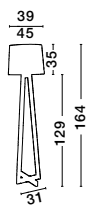

ALMA - 40202

Natural Wood
Sand White Shade
Black Fabric Wire
LED E27 1x12 Watt 230 Volt
IP20 Bulb Excluded
L: 31 H1: 35 H2: 164 cm