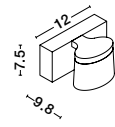

ALSO YOU CAN DO

**NOOR - 9600461**

White & Chrome ABS  
Acrylic parts included  
White acrylic body  
LED 15 Watt 230 Volt  
1200Lm 3000K IP44  
L: 60 W: 5.2 H: 7 cm

9600461

OR

IP44

**SABIA - 9122311**

Chrome Aluminium & Acrylic  
LED 5 Watt 230 Volt  
513Lm 3000K IP44  
L: 12 W: 9.8 H: 7.5 cm