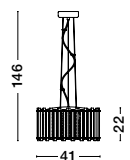

ELEMENT - 9046505

Chrome Aluminium
Glass & K9 Crystal
LED G9 5x5 Watt 230 Volt
IP20 Bulb Excluded
D: 41 H: 22 H2: 146 cm

CRY 90465051
CRY 90465052

ELEMENT - 9046500

Chrome Aluminium
Glass & K9 Crystal
LED G9 1x5 Watt 230 Volt
IP20 Bulb Excluded
L: 18 W: 11 H: 22 cm