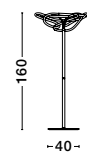

TIRIAC - 9548106

Gold Aluminium
& Acrylic
LED 28 Watt 230 Volt
2783Lm 3000K IP20
L: 40 H: 160 cm