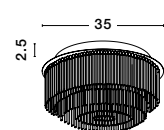

ROSARNO - 9180891

Chrome Metal
Glass & K9 Crystal
LED G9 6x5 Watt 230 Volt
IP20 Bulb Excluded
D: 35 H: 18 cm