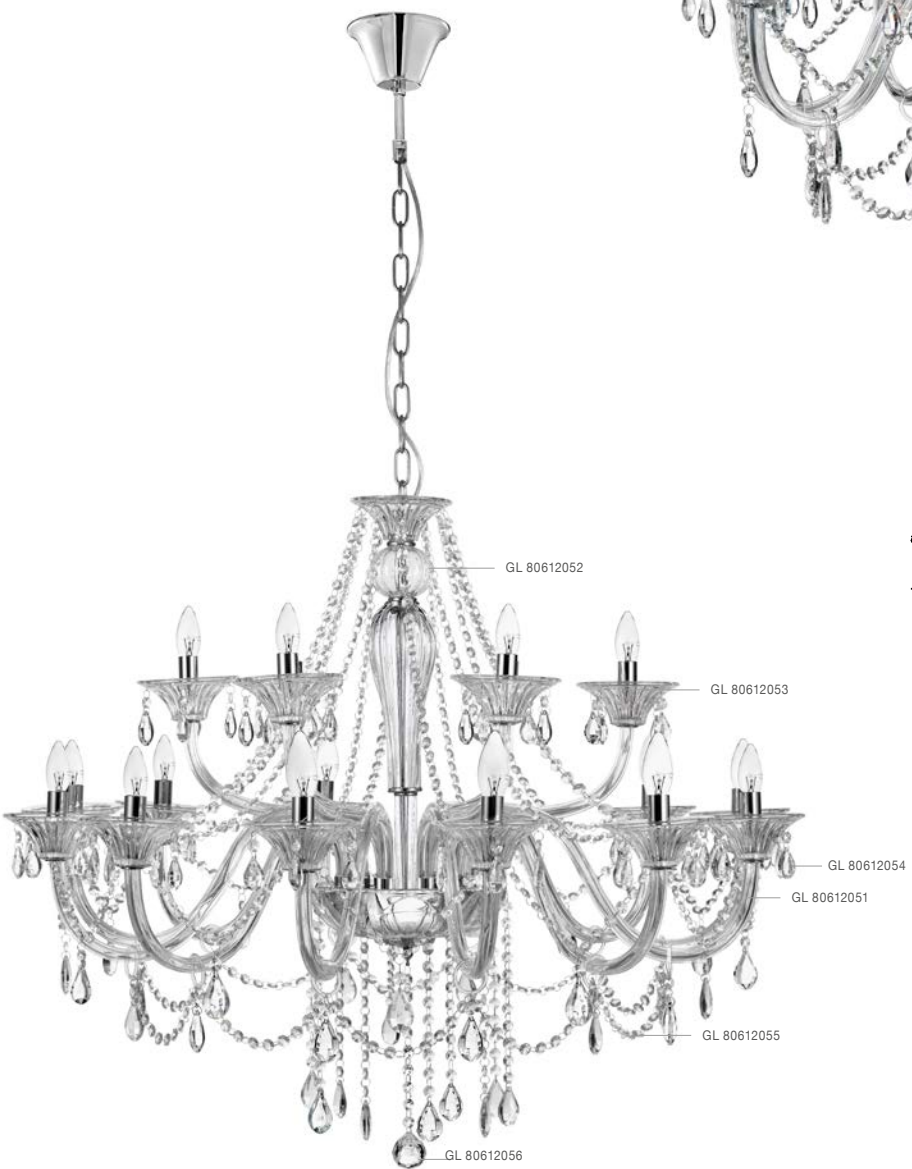

CONNOR - 8061203
Chrome Aluminium
Glass & K9 Crystal
LED E14 8x5 Watt 230 Volt
IP20 Bulb Excluded
D: 75 H1: 65 H2: 120 cm