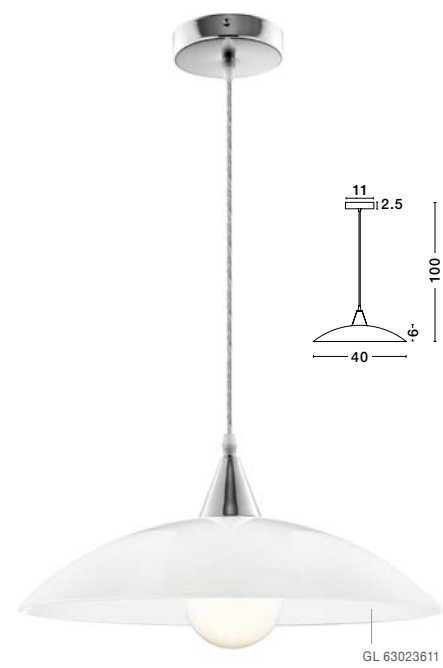

GL 93617421

**FROZEN . 9361742**

Clear Glass & Acrylic Inside  
Chrome Aluminium  
LED E27 1x12 Watt 230 Volt  
IP20 Bulb Excluded  
D: 30 H: 120 cm

GL 93617431

**FROZEN . 9361743**

Clear Glass & Acrylic Inside  
Chrome Aluminium  
LED E27 1x12 Watt 230 Volt  
IP20 Bulb Excluded  
D: 40 H: 120 cm