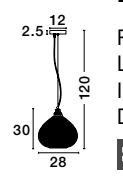

BULB EXCL. A++ A

GL 80402021