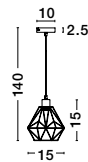

ISABELLA - 8801502

Brass Metal
Black Fabric Wire
LED E27 1x12 Watt 230 Volt
IP20 Bulb Excluded
D: 15 H1: 15 H2: 120 cm