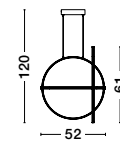

ARTE - 9114861
Dimmable

Matt Black Aluminium
& Acrylic
LED 48.6 Watt 230 Volt
3360Lm 3000K IP20
D: 52 W: 16 H1: 61 H2: 120 cm