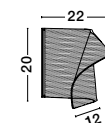

SIDERNO - 9054502

Gold Aluminium & Acrylic
LED 31 Watt 230 Volt
2118Lm 3000K IP20
L: 50 W: 50 H: 20 cm