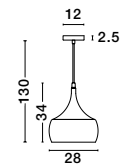

BEL - 9412134
Smoky Glass & Chrome Metal
Clear PVC Wire
LED E27 1x12 Watt 230 Volt
IP20 Bulb Excluded
D: 28 H1: 34 H2: 130 cm