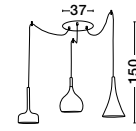

NUORESE - 8942201
Dark Brown Aluminium Outside
Gold Inside
LED E27 3x12 Watt 230 Volt
IP20 Bulb Excluded
D: 37 H: 150 cm