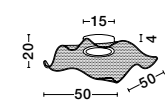

### BE THE DESIGNER

Expand the design as long as you want depending on your space and your lighting needs.

**SIDERNO - 9054501**

Gold Aluminium & Acrylic  
LED 30 Watt 230 Volt  
2046Lm 3000K IP20  
L: 50 W: 50 H: 150 cm