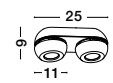

Rotating
& Adjustable

GON - 9105202

Sandy White Aluminium
LED 2x5 Watt 230 Volt
800Lm 3000K IP20
L: 25 W: 11 H: 9 cm