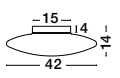

PRESSIONE - 620441

Opal Glass
Chrome Metal
LED E27 3x12 Watt 230 Volt
IP20 Bulb Excluded
D: 42 H: 14 cm