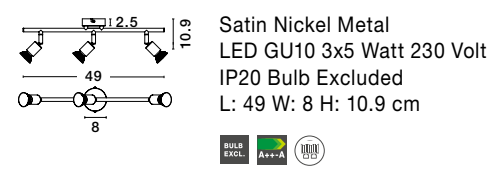

BASE - 660003
Satin Nickel Metal
LED GU10 3x5 Watt 230 Volt
IP20 Bulb Excluded
L: 49 W: 8 H: 10.9 cm