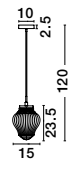

NORD - 838180

Clear Glass
Brown Metal Base
Brown Fabric Wire
LED E14 1x5 Watt 230 Volt
IP20 Bulb Excluded
D: 15 H: 23.5 Hz: 120 cm