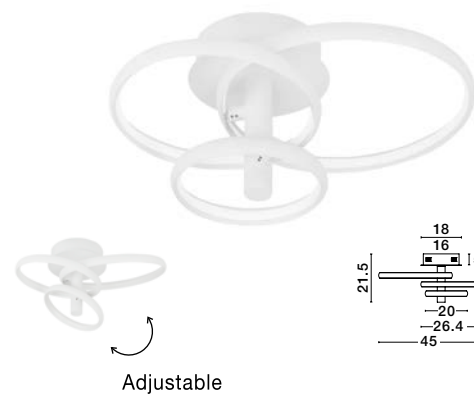

EMIL - 9349062
Dimmable
Sandy White Aluminium & Acrylic
LED 30 Watt 230 Volt
2300Lm 3000K IP20
D: 45 W: 35 H: 21.5 cm