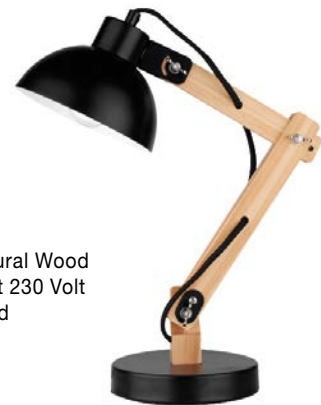

LILA - 671602
Black Metal & Natural Wood
LED E27 1x12 Watt 230 Volt
IP20 Bulb Excluded
D: 16 H: 59 cm