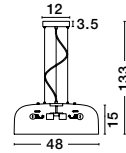

PERLETO - 526802

Metal & Acrylic Diffuser
Matt White Outside & Inside
White Fabric Wire
LED E27 3x12 Watt 230 Volt
IP20 Bulb Excluded
D: 48 H: 15 H2: 133 cm