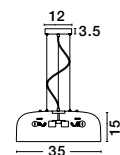

PERLETO - 826802

Metal & Acrylic Diffuser
Steel Gray Outside
Matt White Inside
Black Fabric Wire
LED E27 2x12 Watt 230 Volt
IP20 Bulb Excluded
D: 35 H1: 15 H2: 133 cm