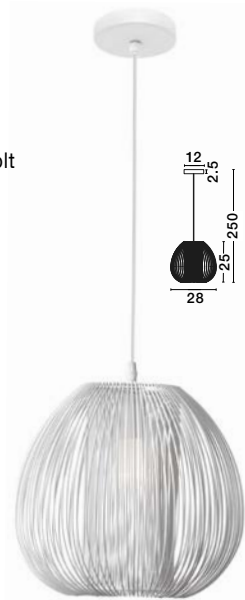

**DESIRE - 9586152**

White Aluminium  
LED E27 1x12 Watt 230 Volt  
IP20 Bulb Excluded  
D: 28 H1: 25 H2: 250 cm

**DESIRE - 9586151**

Black Aluminium  
LED E27 1x12 Watt 230 Volt  
IP20 Bulb Excluded  
D: 28 H1: 25 H2: 250 cm