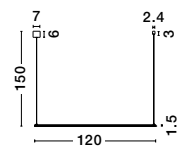

Inspiration

See how it works

Style them in your own way!

**ELETTRA - 9088102**

Brass Gold Aluminium  
LED 20 Watt 230 Volt  
1400Lm 3000K IP20  
L: 120 W: 7 H: 150 cm

**ELETTRA - 9088104**

Brass Gold Aluminium  
LED 5 Watt 230 Volt  
350Lm 3000K IP20  
D: 1.5 H: 60 H<sub>2</sub>: 200 cm