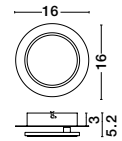

AUSTIN - 9001705

White Aluminium
Adjustable
LED 6 Watt 230 Volt
420Lm 3000K IP20
D: 16 W: 5.2 H: 16 cm