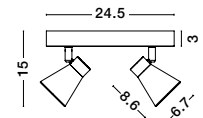

DUBLIN . 9155811

Sandy White Metal
LED GU10 2x10 Watt 230 Volt
IP20 Bulb Excluded
L: 24.5 W: 5.5 H: 15 cm