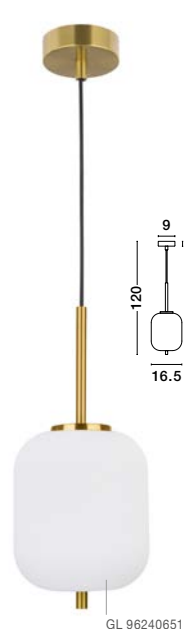

GL 96240631

**LATO . 9624063**

Opal Glass  
Antique Brass Metal  
Black Fabric Wire  
LED E27 1x12 Watt 230 Volt  
IP20 Bulb Excluded  
D: 27 H: 40 H<sub>2</sub>: 120 cm

GL 96240641

**LATO . 9624064**

Opal Glass  
Antique Brass Metal  
Black Fabric Wire  
LED E14 1x5 Watt 230 Volt  
IP20 Bulb Excluded  
D: 18.5 H: 17.2 H<sub>2</sub>: 120 cm