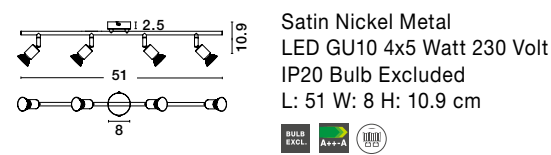

BASE - 660004
Satin Nickel Metal
LED GU10 4x5 Watt 230 Volt
IP20 Bulb Excluded
L: 51 W: 8 H: 10.9 cm