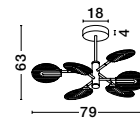

GENTI - 9545406

Black & Gold Aluminium
& Acrylic
LED 42 Watt 230 Volt
2680Lm 3000K IP20
D: 79 H: 63 cm