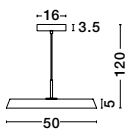

VETRO - 910622

Matt Black Aluminium & Acrylic
LED 41 Watt 230 Volt
2693Lm 3000K IP20
D: 50 H: 120 cm