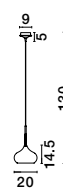

Matt Black Metal Outside
White Chrome Inside
LED E14 1x5 Watt 230 Volt
IP20 Bulb Excluded
D: 20 H: 14.5 H2: 130 cm

CIOTO . 5704802