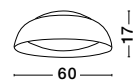

LONDON - 86008
Dimmable

Black Aluminium Outside
Cooper Inside & Acrylic
LED 40 Watt 230 Volt
2400Lm 3000K IP20
D: 60 H: 17 cm