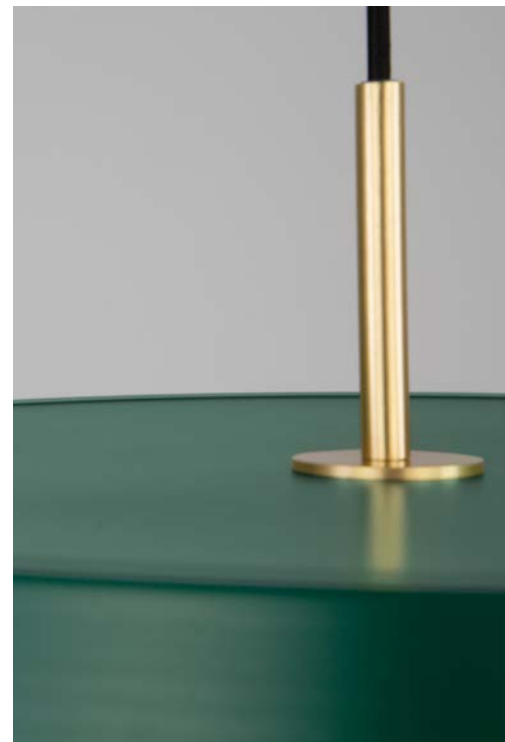

scandi

14

**FOGGIA - 82148732**

Gold Stainless Steel  
 Black Fabric Wire  
 LED E27 1x12 Watt 230 Volt  
 IP20 Bulb Excluded  
 D: 32 H1: 29 H2: 180 cm

**FOGGIA - 82148748**

Gold Stainless Steel  
 Black Fabric Wire  
 LED E27 1x12 Watt 230 Volt  
 IP20 Bulb Excluded  
 D: 48 H1: 44 H2: 180 cm