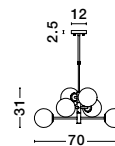

IMPERO - 9100361

White Frosted Glass
Black Metal
LED E14 6x5 Watt
IP20 Bulb Excluded
D: 70 H: 31 H2: 120 cm