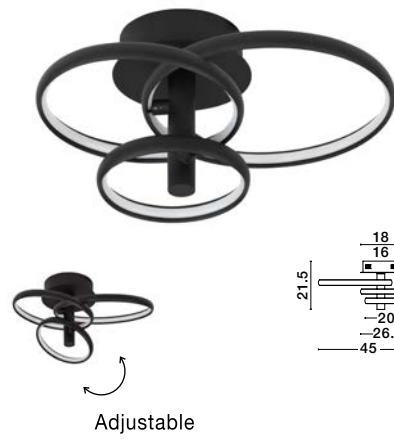

EMIL - 9349063
Dimmable
Sandy Black Aluminium & Acrylic
LED 30 Watt 230 Volt
2300Lm 3000K IP20
D: 45 W: 35 H: 21.5 cm