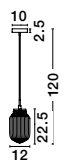

NORD - 838184

Clear Glass
Brown Metal Base
Brown Fabric Wire
LED E14 1x5 Watt 230 Volt
IP20 Bulb Excluded
D: 12 H: 22.5 Hz: 120 cm