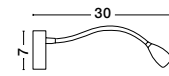

FLEX - 9701611

Sandy White Aluminium
Adjustable Switch On/Off
LED 3 Watt
190Lm 3000K IP20
D: 7 H: 30 cm