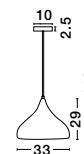

BENICIO - 8809002

White Metal
White Fabric Wire
LED E27 1x12 Watt 230 Volt
IP20 Bulb Excluded
D: 33 H1: 29 H2: 140 cm