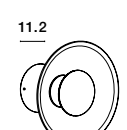

ESIL - 9118514

Clear Glass
Brass Gold Aluminium
LED 4 Watt 230 Volt
245Lm 3000K IP20
D: 16 W: 10.7 H: 16 cm