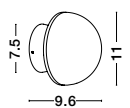

NETUNE . 9831051

Gray Concrete
& White Aluminium
LED 6 Watt 220-240 Volt
160Lm 3000K IP20
D: 11 W: 9.6 H: 7.5 cm