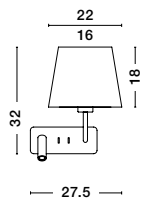

S 99191511

**SAVONA - 9919151**

White Fabric Shade  
 & Sandy Black Aluminium  
 Adjustable - Switch On/Off  
 LED Samsung 3 Watt  
 210Lm 3000K  
 LED E27 1x12 Watt 230 Volt  
 IP20 Bulb Excluded  
 L: 27.5 W: 24 H: 32 cm