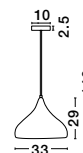

BENICIO - 8809001

Black Metal
Black Fabric Wire
LED E27 1x12 Watt 230 Volt
IP20 Bulb Excluded
D: 33 H1: 29 H2: 140 cm