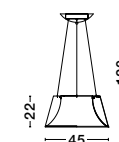

VOLCANO - 9077882

Metal & Acrylic Diffuser
Sandy White Outside
Sandy White Inside
LED 33 Watt 230 Volt
1680Lm 3000K IP20
D: 45 H: 22 H2: 120 cm