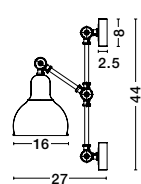

VIRGO - 9420850

Black & Brass Metal
LED E27 1x12 Watt 230 Volt
IP20 Bulb Excluded
D: 16 W: 27 H: 44 cm