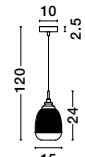

MOND - 9738210

Satin Gold Metal
Clear Glass
LED E14 1x5 Watt 230 Volt
IP20 Bulb Excluded
D: 15 H: 24 H₂: 120 cm