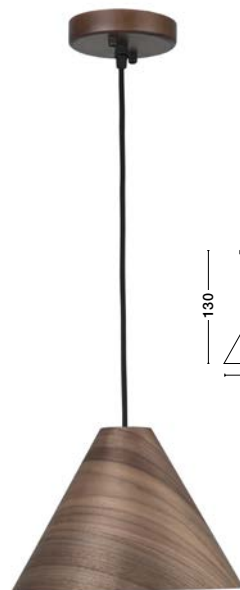

SOHO - 9138061

Natural Wood
Brown Fabric Cable
Solid Wood Canopy
LED E27 1x12 Watt 230 Volt
IP20 Bulb Excluded
D: 38 H1: 55 H2: 245 cm

WERA - 9125062

Dark Walnut Wood colour
Dark Brown Fabric Cable
Solid Wood Canopy
LED E27 1x12 Watt 230 Volt
IP20 Bulb Excluded
D: 25 H1: 17 H2: 130 cm

WERA - 9125061

Natural Wood
Dark Brown Fabric Cable
Solid Wood Canopy
LED E27 1x12 Watt 230 Volt
IP20 Bulb Excluded
D: 25 H1: 17 H2: 130 cm