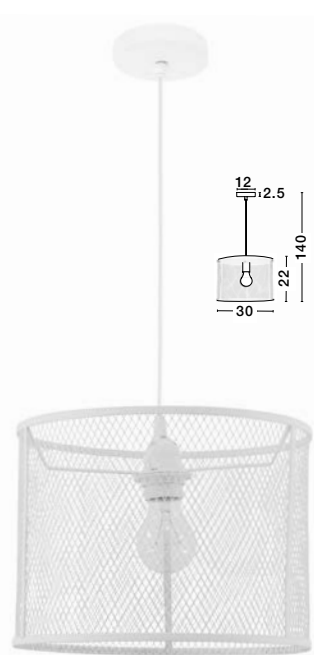

NET - 8809302

White Aluminium
White Fabric Wire
LED E27 1x12 Watt 230 Volt
IP20 Bulb Excluded
D: 30 H1: 22 H2: 140 cm