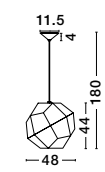

FOGGIA - 82148748

Gold Stainless Steel
Black Fabric Wire
LED E27 1x12 Watt 230 Volt
IP20 Bulb Excluded
D: 48 H1: 44 H2: 180 cm