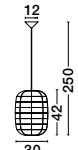

MELODY . 9586766
Natural Rattan
Black Fabric Wire & Base
LED E27 1x12 Watt 230 Volt
IP20 Bulb Excluded
D: 30 H1: 42 H2: 250 cm