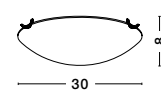

QUALE - 8361601
White Glass & Crystal
Chrome Metal
LED E27 1x12 Watt 230 Volt
IP20 Bulb Excluded
D: 30 H: 8 cm