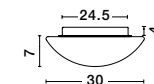

GL 8324031

**BREST - 832403**

White Opal Glass & Metal  
LED E27 2x12 Watt 230 Volt  
IP44 Bulb Excluded  
D: 38 H: 13 cm

the spot collection  
improve the sense of warmth and depth of your space  
by choosing spot luminaires suitable for ambient  
lighting or to highlight selected areas or objects