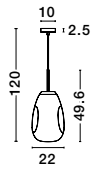

LAVA - 9190393

Gold Metal
Handmade Gold Glass
LED E27 1x12 Watt 230 Volt
IP20 Bulb Excluded
D: 22 H: 49.6 H₂: 120 cm