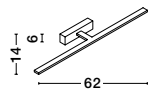

MONDRIAN - 9053201

Sandy White Aluminium & Acrylic
LED 20 Watt 230 Volt
1615Lm 3000K IP44
L: 62 W: 14 H: 6 cm