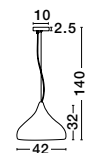

BENICIO - 8809101

Black Metal
Black Fabric Wire
LED E27 1x12 Watt 230 Volt
IP20 Bulb Excluded
D: 42 H1: 32 H2: 140 cm