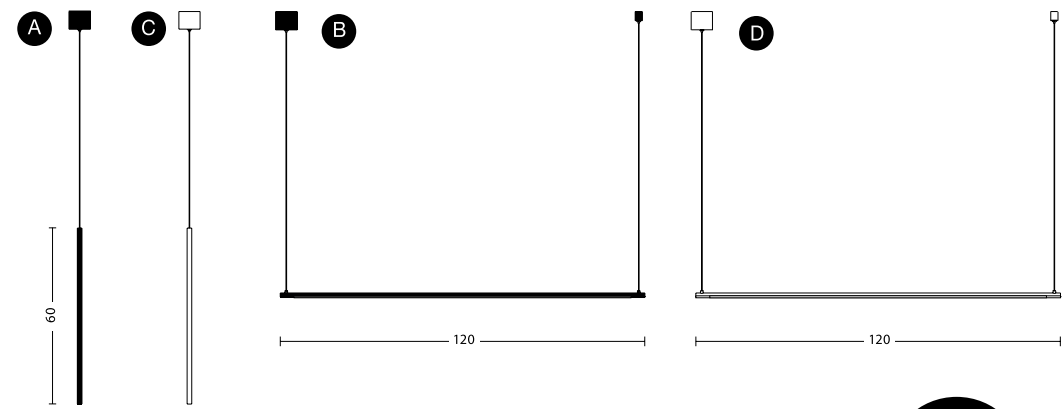

Inspiration

See how it works

Style them in your own way!

**ELETTRA - 9088102**

Brass Gold Aluminium  
LED 20 Watt 230 Volt  
1400Lm 3000K IP20  
L: 120 W: 7 H: 150 cm

**ELETTRA - 9088104**

Brass Gold Aluminium  
LED 5 Watt 230 Volt  
350Lm 3000K IP20  
D: 1.5 H: 60 H<sub>2</sub>: 200 cm