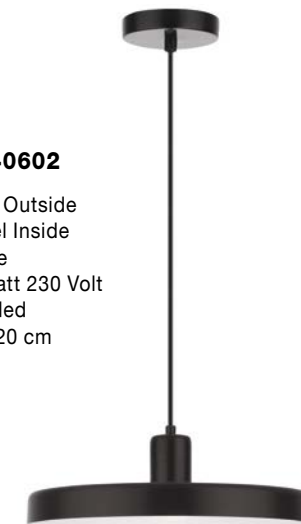

CHIOTO - 540602

Matt Black Steel Outside
Shiny White Steel Inside
Black Fabric Wire
LED E27 1x12 Watt 230 Volt
IP20 Bulb Excluded
D: 36 H1: 4 H2: 120 cm