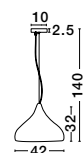

BENICIO - 8809102

White Metal
White Fabric Wire
LED E27 1x12 Watt 230 Volt
IP20 Bulb Excluded
D: 42 H1: 32 H2: 140 cm