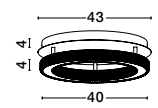

Antique Gold Brass
Aluminium & Acrylic
LED 60 Watt 230 Volt
3113Lm 3000K IP20
D: 60 H: 120 cm

Antique Gold Brass
Aluminium & Acrylic
LED 112 Watt 230 Volt
4731Lm 3000K IP20
D: 80 H: 150 cm

Antique Gold Brass
Aluminium & Acrylic
LED 40 Watt 230 Volt
2139Lm 3000K IP20
D: 40 H: 12 cm

Antique Gold Brass
Aluminium & Acrylic
LED 60 Watt 230 Volt
3530Lm 3000K IP20
D: 60 H: 12 cm