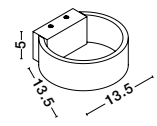

ENNA - 9102461

Sandy White Aluminum & Acrylic
LED 6 Watt 230 Volt
444Lm 3000K IP20
L: 13.5 W: 13.5 H: 5 cm