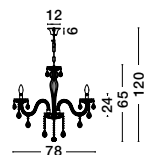

ZENO - 71231402

Chrome Aluminium
Cognac Glass & K9 Crystals
LED E14 8x5 Watt 230 Volt
IP20 Bulb Excluded
D: 78 H: 65 H2: 120 cm