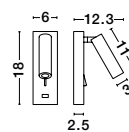

FUSE - 9170102

Black Aluminium
Adjustable
Switch On/Off - USB Charger
LED Samsung 3 Watt
210Lm 3000K IP20
L: 6 W: 12.3 H: 18 cm