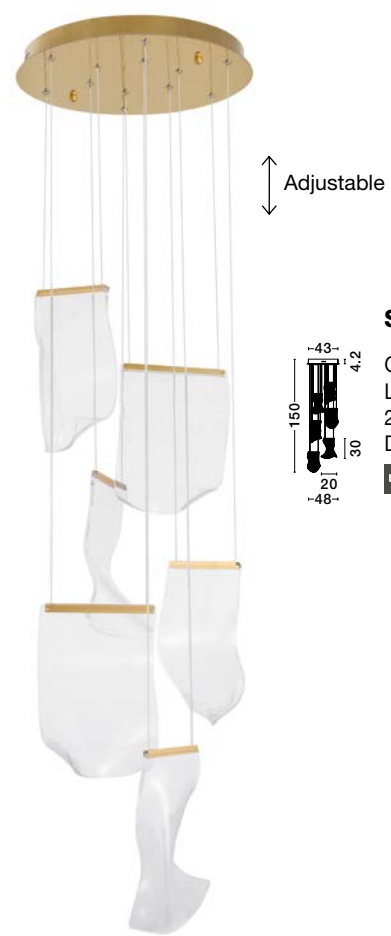

Adjustable

**SIDERNO - 9054442**

Gold Aluminium & Acrylic  
LED 39 Watt 230 Volt  
2470Lm 3000K IP20  
D: 48 H: 150 cm

Adjustable

**SIDERNO - 9054441**

Gold Aluminium & Acrylic  
LED 16 Watt 230 Volt  
1190Lm 3000K IP20  
D: 28 H: 150 cm