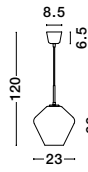

VEIRO . 9724102

Chrome Glass
Black Metal
Black Fabric Wire
LED E27 1x12 Watt 230 Volt
IP20 Bulb Excluded
D: 23 H: 22 H₂: 120 cm