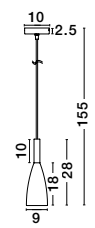

GRANT - 8883801
White Aluminium
Natural Wood
White Fabric Wire
LED E14 1x5 Watt 230 Volt
IP20 Bulb Excluded
D: 9 H: 28 H2: 155 cm