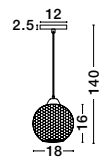

VIENTI - 8103991

Black Metal
Clear Glass
LED E27 1x12 Watt 230 Volt
IP20 Bulb Excluded
D: 18 H1: 16 H2: 140 cm