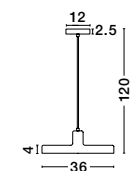

CHIOTO - 540602

Matt Black Steel Outside
Shiny White Steel Inside
Black Fabric Wire
LED E27 1x12 Watt 230 Volt
IP20 Bulb Excluded
D: 36 H1: 4 H2: 120 cm