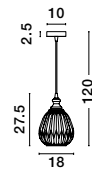

ZARLEY - 9066102

Brass Metal
Champagne Glass
LED E27 1x12 Watt 230 Volt
IP20 Bulb Excluded
D: 18 H: 120 cm