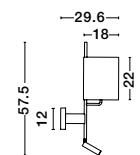

YAMA - 9180511

White Fabric Shade
& White Aluminium
Adjustable - Switch On/Off
LED Samsung 3 Watt
210Lm 3000K
LED E27 1x12 Watt 230 Volt
IP20 Bulb Excluded
D: 18 W: 29.6 H: 57.5 cm