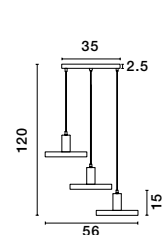

GARNI - 9417051
Black Metal Outside
& Gold Inside
Black Pvc Wire
LED E27 3x12 Watt 230 Volt
IP20 Bulb Excluded
D: 56 H: 120 cm