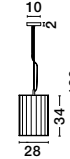

CELSO - 7252601
Antique Brass Metal
Clear Glass
LED E27 1x12 Watt 230 Volt
IP20 Bulb Excluded
D: 28 H1: 34 H2: 120 cm