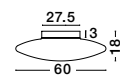

**PRESSIONE - 4587602**

Opal Glass  
Satin Metal Base  
Chrome Aluminium  
LED E27 3x12 Watt 230 Volt  
IP20 Bulb Excluded  
D: 50 H: 110 cm

**PRESSIONE - 620443**

Opal Glass  
Chrome Metal  
LED E27 5x12 Watt 230 Volt  
IP20 Bulb Excluded  
D: 60 H: 18 cm