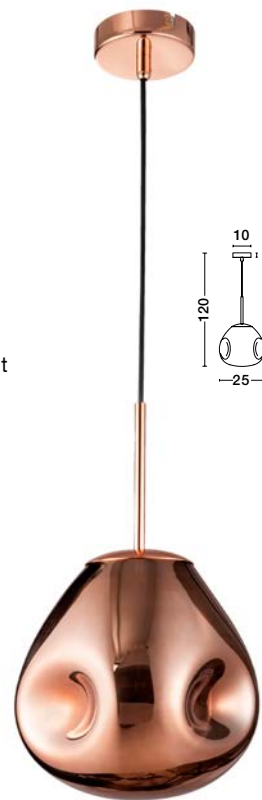

LAVA - 9190391

Copper Metal
Handmade Copper Glass
LED E27 1x12 Watt 230 Volt
IP20 Bulb Excluded
D: 22 H: 49.6 H₂: 120 cm

LAVA - 9190401

Copper Metal
Handmade Copper Glass
LED E27 1x12 Watt 230 Volt
IP20 Bulb Excluded
D: 25 H: 38.5 H₂: 120 cm