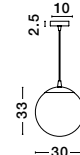

LAZIONE - 9080300

Gradient Smoke Glass
Chrome Aluminium
LED E27 1x12 Watt 230 Volt
IP20 Bulb Excluded
D: 30 H1: 33 H2: 120 cm