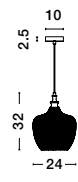

LONI - 9191243
Matt Black Metal
Dark Blue Glass
LED E27 1x12 Watt 230 Volt
IP20 Bulb Excluded
D: 24 H1: 32 H2: 120 cm