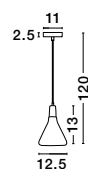

VENANZIO - 7605175

Cooper Metal & Natural Wood
Black & White Fabric Wire
LED E14 1x5 Watt 230 Volt
IP20 Bulb Excluded
D: 12.5 H1: 13 H2: 120 cm