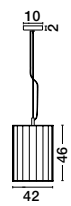

CELSO - 7252602
Antique Brass Metal
Clear Glass
LED E27 3x12 Watt 230 Volt
IP20 Bulb Excluded
D: 42 H1: 46 H2: 130 cm