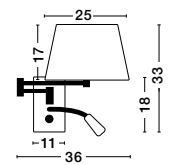

**CINGO - 6102682**

Chrome Aluminium  
White Fabric Shade  
Switch On/Off  
LED 3 Watt 6000K 180Lm  
E27 1x60 Watt 230 Volt  
IP20 Bulb Excluded  
L: 36 H: 17 H2: 33 cm

the chandeliers collection  
maximalism rises in a luxurious collection of timeless  
and modern chandeliers