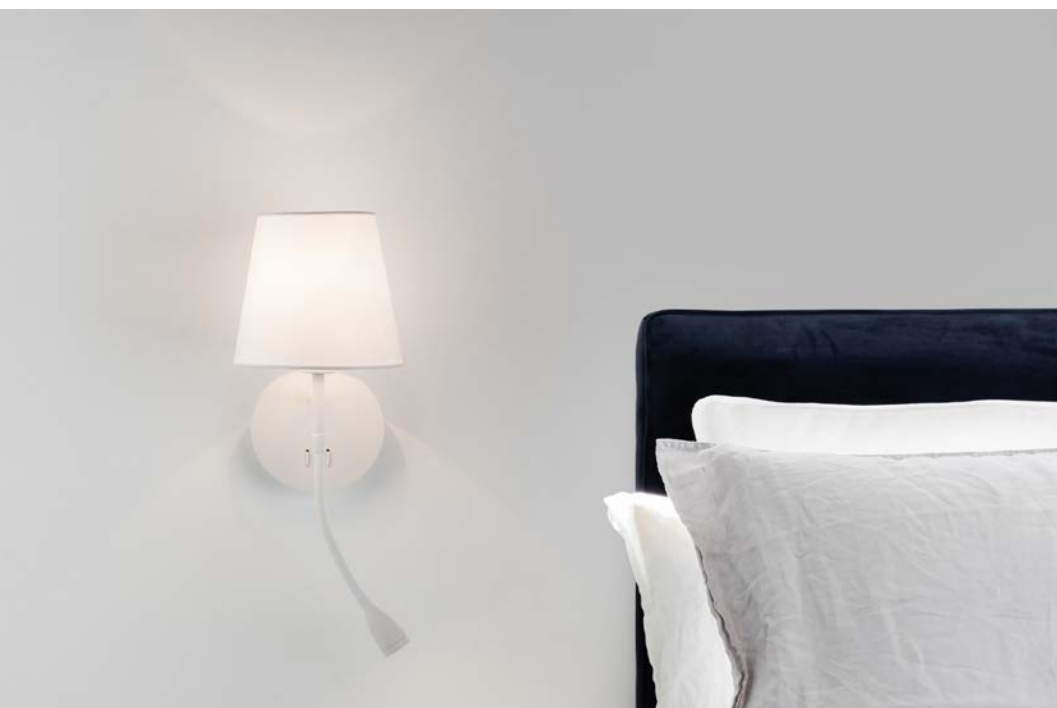

SAGE - 9129329

White Aluminium
White Fabric Shade
Switch On/Off
LED E27 1x12 Watt
LED 1x3 Watt 190Lm 230 Volt
6000K Bulb Excluded IP20
D: 20 W: 29 H: 59 cm

Adjustable

SAGE - 9129330

Black Aluminium
Black Fabric Shade
Switch On/Off
LED E27 1x12 Watt
LED 1x3 Watt 190Lm 230 Volt
6000K Bulb Excluded IP20
D: 20 W: 29 H: 59 cm

Adjustable

NIA - 9182371

White Metal
White Fabric Shade
Switch On/Off
LED 3 Watt 3000K 180Lm
LED E14 1x5 Watt 230 Volt
IP20 Bulb Excluded
L:19 W: 16 H: 30 cm

Adjustable

NIA - 9182372

Black Metal
Black Fabric Shade
Switch On/Off
LED 3 Watt 3000K 180Lm
LED E14 1x5 Watt 230 Volt
IP20 Bulb Excluded
L:19 W: 16 H: 30 cm

Adjustable