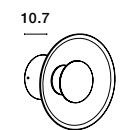

COURTEZ - 9818481

Bronze Aluminium & Acrylic
LED 45 Watt 230 Volt
3375Lm 3000K IP20
D: 60 H: 150 cm