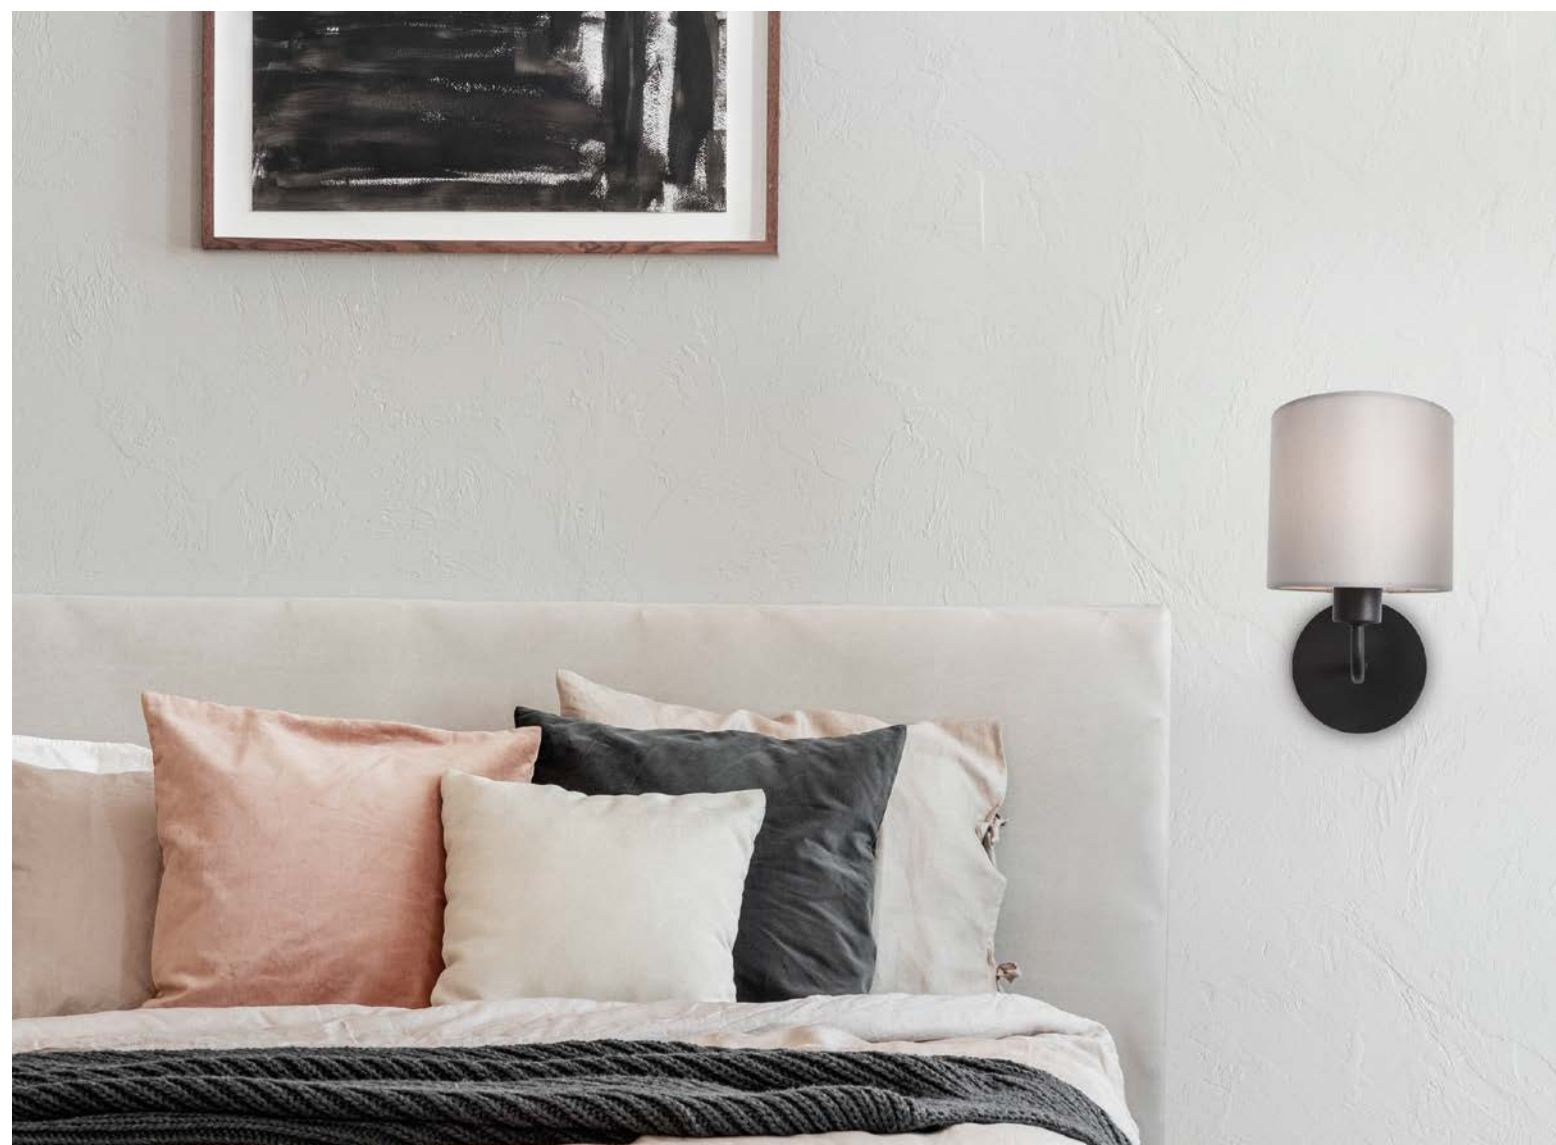

BITONTO - 9151403

Sandy Black Metal
Gray, Brown & Ivory Fabric Shade
LED E14 3x5 Watt 230 Volt
IP20 Bulb Excluded
D: 56.2 H: 43 cm

BITONTO - 9151401

Sandy Black Metal
Gray Fabric Shade
LED E14 1x5 Watt 230 Volt
IP20 Bulb Excluded
L: 24 W: 13 H: 19 cm