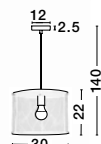

NET - 8809301

Black Aluminium
Black Fabric Wire
LED E27 1x12 Watt 230 Volt
IP20 Bulb Excluded
D: 30 H1: 22 H2: 140 cm