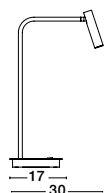

SICILY - 7140182

Black Aluminium
Adjustable
Switch On/Off
LED Samsung 3 Watt
190Lm 3000K IP20
L: 17 W: 30 H: 55 cm