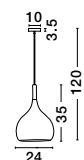

NUORESE - 8942203
Dark Brown Aluminium Outside
Gold Inside
LED E27 1x12 Watt 230 Volt IP20
Bulb Excluded
D: 24 H1: 35 H2: 120 cm