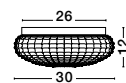

CLAM - 9738256

White Glass
White Metal
LED E27 2x12 Watt 230 Volt
IP44 Bulb Excluded
D: 30 H: 12 cm