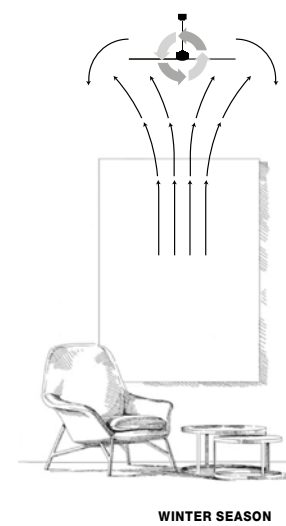

DC Motor Advantages

ALL YEAR ROUND WINTER & SUMMER FUNCTION	5/10 YEARS GUARANTEE	ENERGY SAVING	LIGHT WEIGHT	LONG LIFE

Our Ceiling Fan

UP TO 70% LESS ENERGY CONSUMPTION	NOISELESS < 30 dB	5 SPEEDS	REMOTE CONTROL	18 m² 48''	23 m² 52''

Room Size

Ceiling Fan For The Whole Year