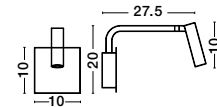

**SICILY - 7140181**

Black Aluminium  
Adjustable  
Switch On/Off  
LED Samsung 3 Watt  
190Lm 3000K IP20  
L: 10 W: 16 H: 20 cm

**SICILY - 7140182**

Black Aluminium  
Adjustable  
Switch On/Off  
LED Samsung 3 Watt  
190Lm 3000K IP20  
L: 17 W: 30 H: 55 cm