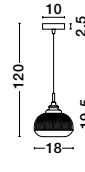

MOND - 9738211

Satin Gold Metal
Clear Glass
LED E14 1x5 Watt 230 Volt
IP20 Bulb Excluded
D: 18 H: 19.5 H₂: 120 cm

Adjustable