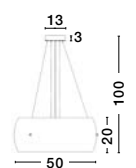

CHIARA - 6100401

Chrome Aluminium
Clear Glass
LED E27 5x12 Watt 230 Volt
IP20 Bulb Excluded
D: 50 H: 20 H₂: 100 cm