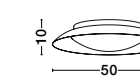

ZANO . 9053822
Dimmable