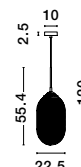

ATHENA - 9119112

Opal Glass
Brass Metal
LED E27 1x12 Watt 230 Volt
IP20 Bulb Excluded
D: 22.5 H: 55.4 H₂: 120 cm