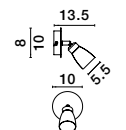

CONO - 668001

White Aluminium
LED GU10 1x10 Watt 230 Volt
IP20 Bulb Excluded
D: 8 W: 13.5 H: 15.7 cm