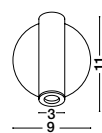

LAREDO - 8140521

White Aluminium
Adjustable
Switch On/Off
LED Samsung 3 Watt
190Lm 3000K IP20
L: 11 W: 9 H: 11 cm