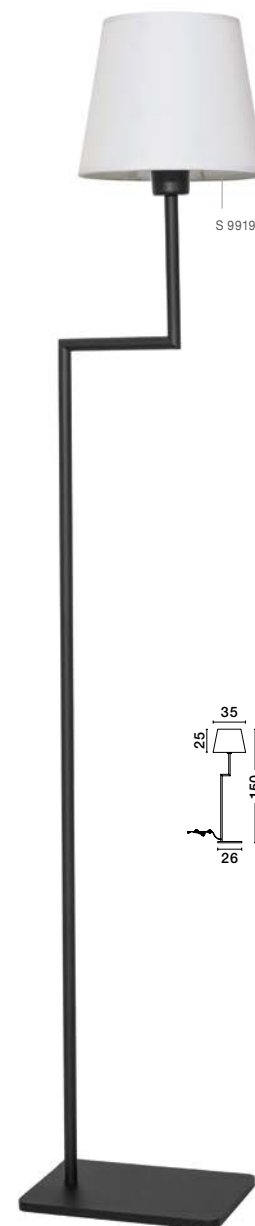

S 99191531

SAVONA - 9919153

White Fabric Shade
Sandy Black Aluminium
LED E27 1x12 Watt 230 Volt
IP20 Bulb Excluded
D: 35 W: 18 H: 25 H₂: 150 cm