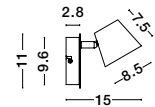

BIAGIO - 9155361