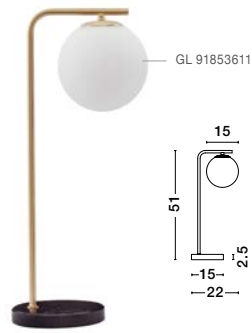

GL 91853611

ALVAREZ - 9185361

Satin Gold Metal
& Black Marble
White Opal Glass
LED E14 1x5 Watt 230 Volt
Bulb Excluded IP20
L: 22 W: 15 H: 51 cm