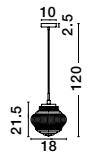

NORD - 838182

Clear Glass
Brown Metal Base
Brown Fabric Wire
LED E14 1x5 Watt 230 Volt
IP20 Bulb Excluded
D: 18 H: 21.5 Hz: 120 cm