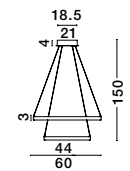

LEON - 8100281

Gold Leaf Aluminium & Acrylic Adjustable
LED 65 Watt 230 Volt
3900Lm 3000K IP20
D1: 60 D2: 44 H: 150 cm