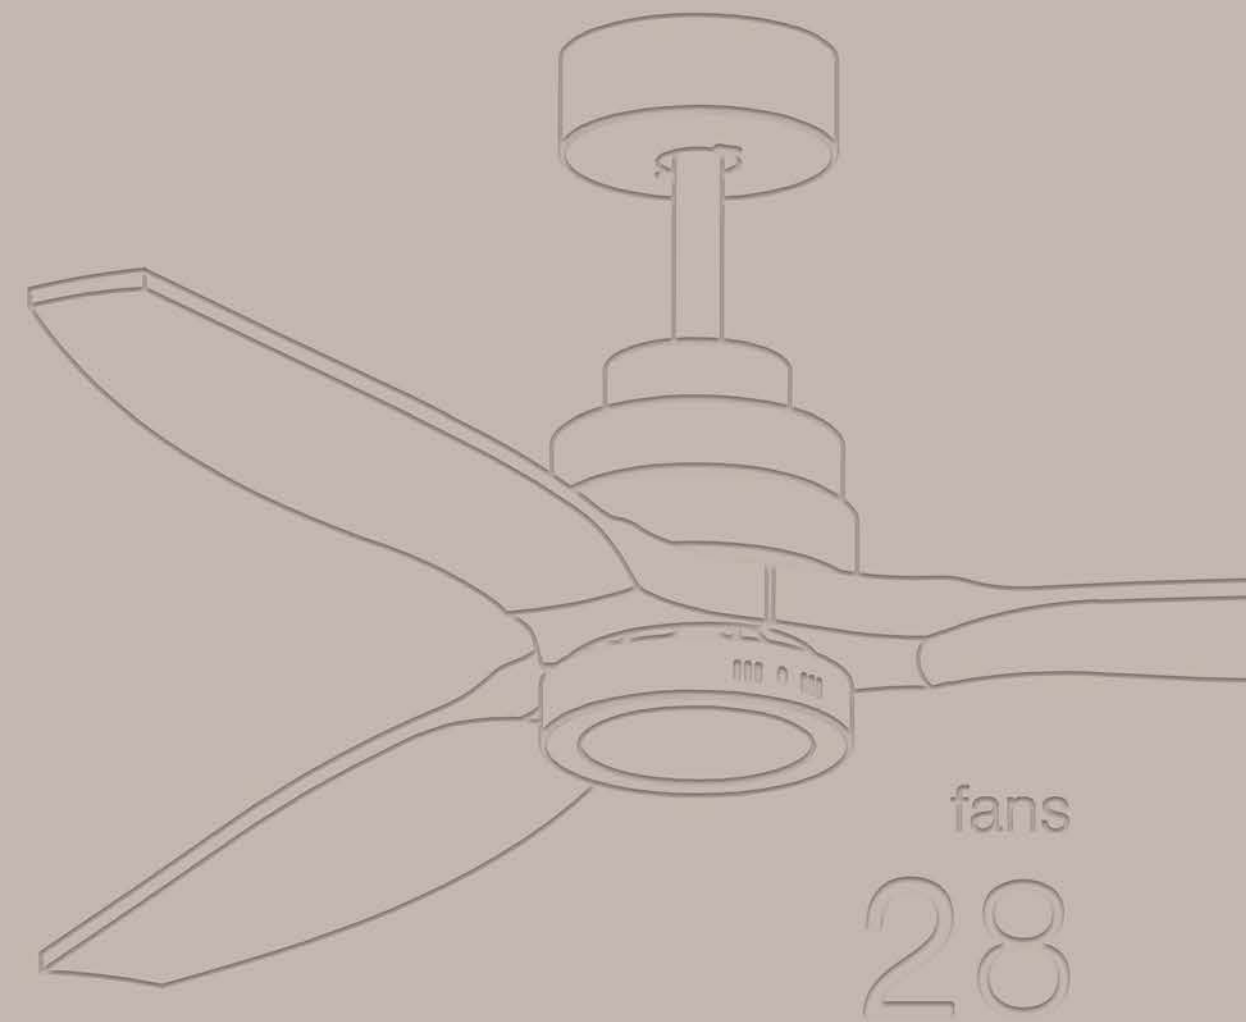

the fans collection
a warm touch with a cooling effect...
stylish lighting and quality ceiling fans
perfect for your home or office

fans

28