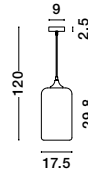

Chrome Glass
Black Metal
Black Fabric Wire
LED E27 1x12 Watt 230 Volt
IP20 Bulb Excluded
D: 17.5 H: 29.8 H₂: 120 cm

SAVAZ . 9726483