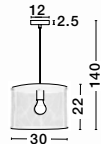

NET - 8809302

White Aluminium
White Fabric Wire
LED E27 1x12 Watt 230 Volt
IP20 Bulb Excluded
D: 30 H1: 22 H2: 140 cm