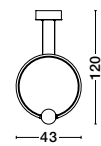

CELIA - 9820605
Dimmable