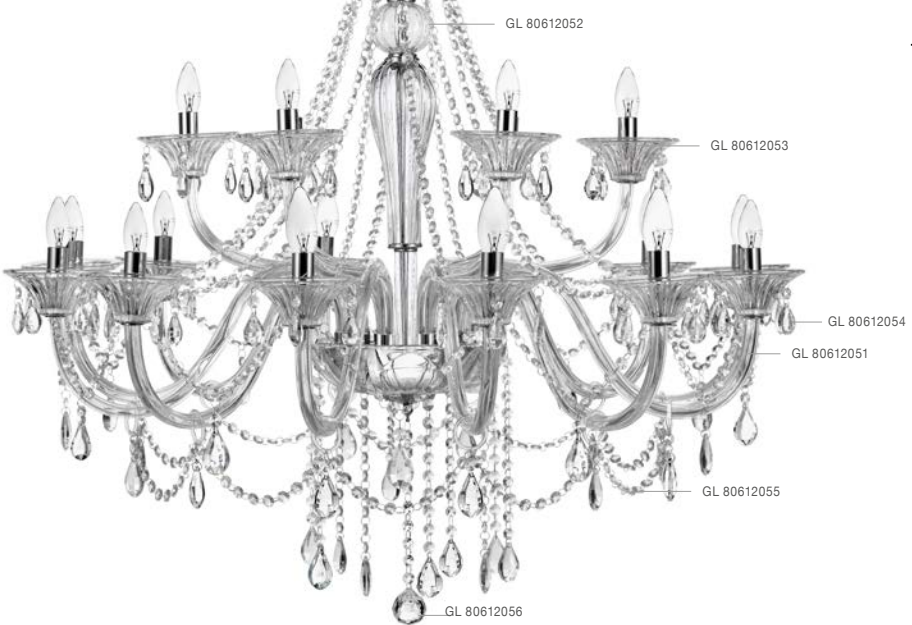

CONNOR - 8061205
Chrome Aluminium
Glass & K9 Crystal
LED E14 18x5 Watt 230 Volt
IP20 Bulb Excluded
D: 100 H1: 84 H2: 120 cm