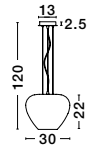

NALA - 9207601
Chrome Aluminium
Opal Glass
LED E27 1x12 Watt 230 Volt
IP20 Bulb Excluded
D: 30 H1: 22 H2: 120 cm

GL 92076011