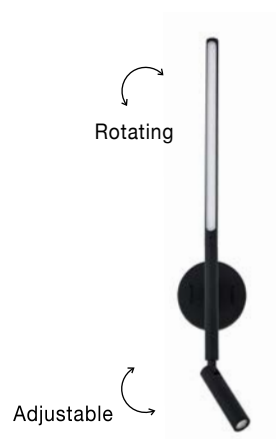

HANDY - 9182812
Sandy Black Aluminium & Acrylic
Adjustable/Rotating - Switch On/Off
LED Samsung 230 Volt 3000K
Backlight 6 Watt 310Lm
Reader 3 Watt 210Lm IP20
L: 2 W: 13.65 H: 55 cm