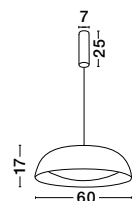

LONDON - 86009
Dimmable

Black Aluminium Outside
Cooper Inside & Acrylic
LED 40 Watt 230 Volt
2400Lm 3000K IP20
D: 60 H1: 17 H2: 170 cm