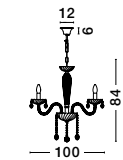

CONNOR - 8061205
Chrome Aluminium
Glass & K9 Crystal
LED E14 18x5 Watt 230 Volt
IP20 Bulb Excluded
D: 100 H1: 84 H2: 120 cm