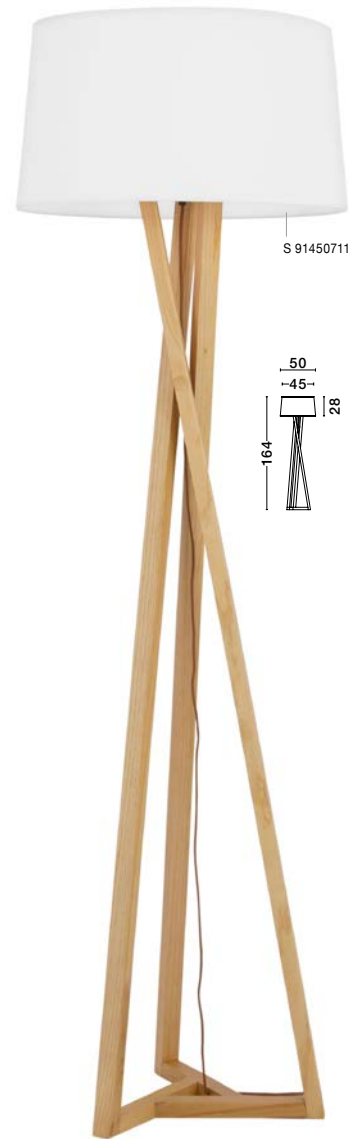

**WERA - 9125061**

Natural Wood  
Dark Brown Fabric Cable  
Solid Wood Canopy  
LED E27 1x12 Watt 230 Volt  
IP20 Bulb Excluded  
D: 25 H1: 17 H2: 130 cm

S 91450611

**SALINO - 9145061**

Ivory Fabric Shade  
Brown Fabric Wire  
Natural Wood  
LED E27 1x12 Watt 230 Volt  
IP20 Bulb Excluded  
D: 50 H: 28 H<sub>z</sub>: 160 cm