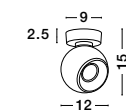

TORE - 665001

Matt White Aluminium
LED GU10 1x5 Watt 230 Volt
IP20 Bulb Excluded
D: 12 H: 15 cm