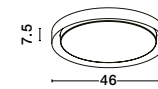

Metal & Acrylic Diffuser  
Matt White Outside  
Matt White Inside  
LED 50 Watt 230 Volt  
2750Lm 3000K IP20  
D: 56 H: 7.5 cm

ET 90535911

**TROY . 9053592**

Dimmable

Metal & Acrylic Diffuser  
Matt Black Outside  
Matt White Inside  
LED 40 Watt 230 Volt  
2200Lm 3000K IP20  
D: 46 H: 7.5 cm