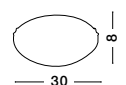

SHELL - 702202

White & Clear
Structured Glass
Chrome Metal
LED E27 2x12 Watt 230 Volt
IP20 Bulb Excluded
D: 30 H: 8 cm

GL 7022011