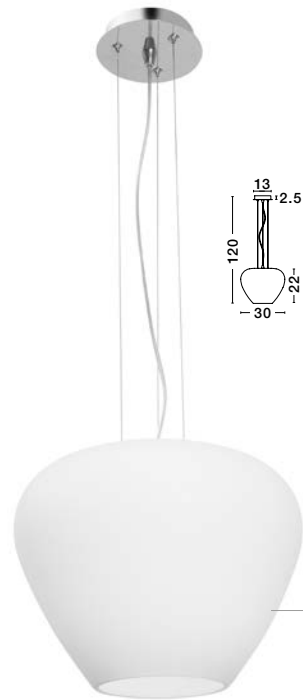

NALA - 9207601
Chrome Aluminium
Opal Glass
LED E27 1x12 Watt 230 Volt
IP20 Bulb Excluded
D: 30 H1: 22 H2: 120 cm

GL 92076011