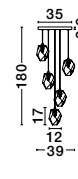

Adjustable

**ICE - 9160233**

Gradient White Colour  
Glass & White Metal  
LED G9 3x5 Watt 230 Volt  
IP20 Bulb Excluded  
D: 29 H: 180 cm

Adjustable

**ICE - 9160235**

Gradient White Colour  
Glass & White Metal  
LED G9 5x5 Watt 230 Volt  
IP20 Bulb Excluded  
D: 39 H: 180 cm