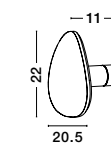

CRONUS - 9084081

White Gypsum & Aluminium
LED 12 Watt 220-240 Volt
1121Lm 3000K IP20
L: 20.5 W: 11 H: 22 cm