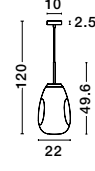

LAVA - 9190391

Copper Metal
Handmade Copper Glass
LED E27 1x12 Watt 230 Volt
IP20 Bulb Excluded
D: 22 H: 49.6 H₂: 120 cm