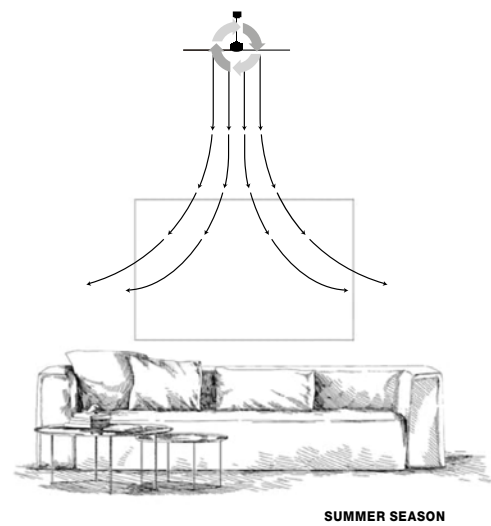

DC Motor Advantages

ALL YEAR ROUND WINTER & SUMMER FUNCTION	5/10 YEARS GUARANTEE	ENERGY SAVING	LIGHT WEIGHT	LONG LIFE

Our Ceiling Fan

UP TO 70% LESS ENERGY CONSUMPTION	NOISELESS < 30 dB	5 SPEEDS	REMOTE CONTROL	18 m² 48''	23 m² 52''

Room Size

Ceiling Fan For The Whole Year