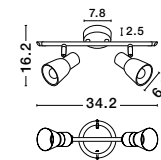

PUBLICO - 667002

Opal Glass
Satin Nickel Metal
LED E14 2x5 Watt 230 Volt
IP20 Bulb Excluded
L: 34.2 W: 7.8 H: 16.2 cm