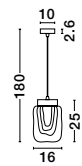

GRANI - 9160281

Dimmable

Brushed Gold Steel
Amber & Gold Glass
LED 1x4 Watt 230 Volt
118Lm 3000K IP20
L: 16 W: 10 H: 25 H: 180 cm