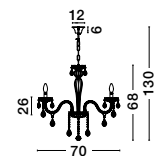

VENEZIA - 536802

Chrome Aluminium Glass & K9 Crystals
LED E14 8x5 Watt 230 Volt
IP20 Bulb Excluded
D: 70 H1: 68 H2: 130 cm