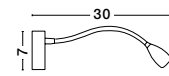

FLEX - 9701613

Chrome Aluminium
Adjustable Switch On/Off
LED 3 Watt
190Lm 3000K IP20
D: 7 H: 30 cm