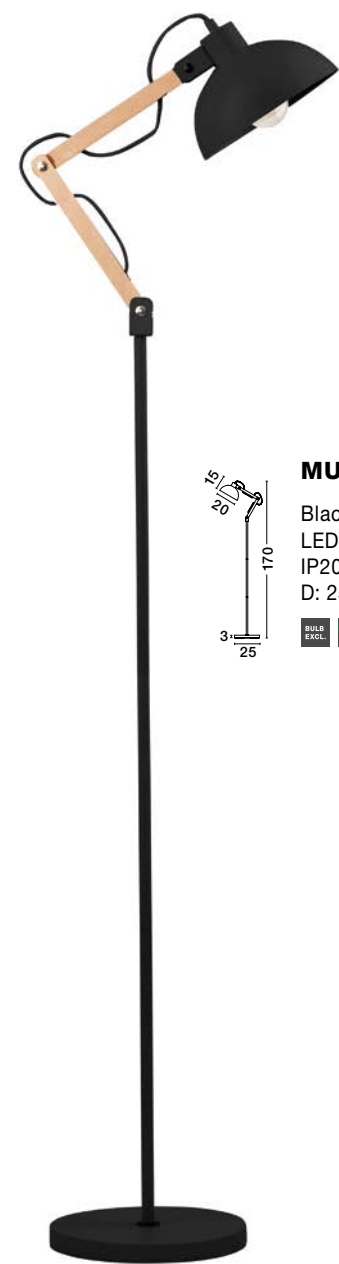

MUTANTI - 6713402
Black Metal & Natural Wood
LED E27 1x12 Watt 230 Volt
IP20 Bulb Excluded
D: 25 H: 170 cm