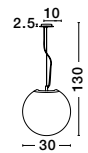

NEVOSO - 620421

Opal Glass & Chrome Metal
LED E27 1x12 Watt 230 Volt
IP20 Bulb Excluded
D: 30 H: 130 cm