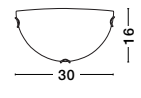

ANCO - 600403

White Satinated Glass
Chrome Metal
LED E27 1x12 Watt 230 Volt
IP20 Bulb Excluded
Packing 6 pcs
L: 30 W: 7.5 H: 16 cm