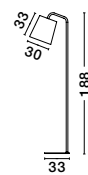

STABILE - 549603

Matt Black Metal Outside
Matt White Inside
Black Fabric Wire
LED E27 1x12 Watt 230 Volt
IP20 Bulb Excluded
D: 30 H: 188 cm