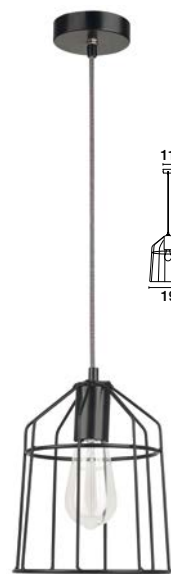

**PIETRA - 672802**

Copper Metal  
LED E27 1x12 Watt 230 Volt  
IP20 Bulb Excluded  
D: 35 H: 38 H2: 120 cm

**PEPPINO - 7605178**

Matt Black Metal  
Black & White Fabric Wire  
LED E27 1x12 Watt 230 Volt  
IP20 Bulb Excluded  
D: 19 H: 25 H2: 120 cm