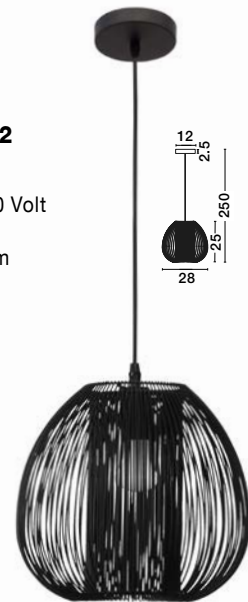

**DESIRE - 9586152**

White Aluminium  
LED E27 1x12 Watt 230 Volt  
IP20 Bulb Excluded  
D: 28 H1: 25 H2: 250 cm

**DESIRE - 9586151**

Black Aluminium  
LED E27 1x12 Watt 230 Volt  
IP20 Bulb Excluded  
D: 28 H1: 25 H2: 250 cm