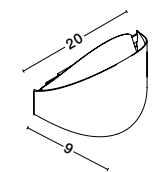

ASTRID - 9128312

Sandy White Metal & Acrylic
LED 12 Watt 230 Volt
673Lm 3000K IP20
L: 20 W: 9 H: 16 cm