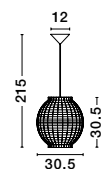

GRIFFIN - 9858720

Dried Water Hyacinth
Black Fabric Wire & Base
LED E27 1x12 Watt 230 Volt
IP20 Bulb Excluded
D: 30.5 H1: 30.5 H2: 215 cm