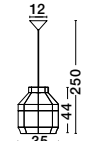

MIA - 9586596

Ivory Bamboo
White Fabric Wire & Base
LED E27 1x12 Watt 230 Volt
IP20 Bulb Excluded
D: 35 H1: 44 H2: 250 cm