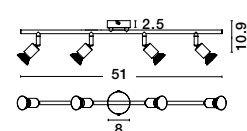

BASE - 662004

Rust Metal
LED GU10 4x5 Watt 230 Volt
IP20 Bulb Excluded
L: 51 W: 8 H: 10.9 cm