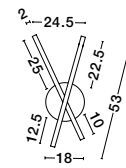

RESLIN - 9100201

Sandy White Aluminium
& Acrylic
LED 18 Watt 230 Volt
890Lm 3000K IP20
L: 24.5 W: 5 H: 53 cm