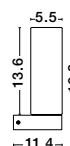

POLO - 6204482

Frosted Glass Chrome Aluminium
LED G9 1x5 Watt 230 Volt
Bulb Included IP44
L: 5.5 W: 11.4 H: 16.8 cm

GL 62044821