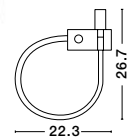

GENEVA - 8126581

White Aluminium
Adjustable
Switch On/Off
LED Samsung 3 Watt
190Lm 3000K IP20
L: 22.3 W: 4.8 H: 26.7 cm