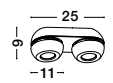

GON - 9105102

Sandy Black Aluminium
LED 2x5 Watt 230 Volt
800Lm 3000K IP20
L: 25 W: 11 H: 9 cm