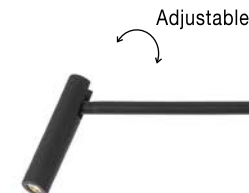

**SICILY - 7140181**

Black Aluminium  
Adjustable  
Switch On/Off  
LED Samsung 3 Watt  
190Lm 3000K IP20  
L: 10 W: 16 H: 20 cm

**SICILY - 7140182**

Black Aluminium  
Adjustable  
Switch On/Off  
LED Samsung 3 Watt  
190Lm 3000K IP20  
L: 17 W: 30 H: 55 cm